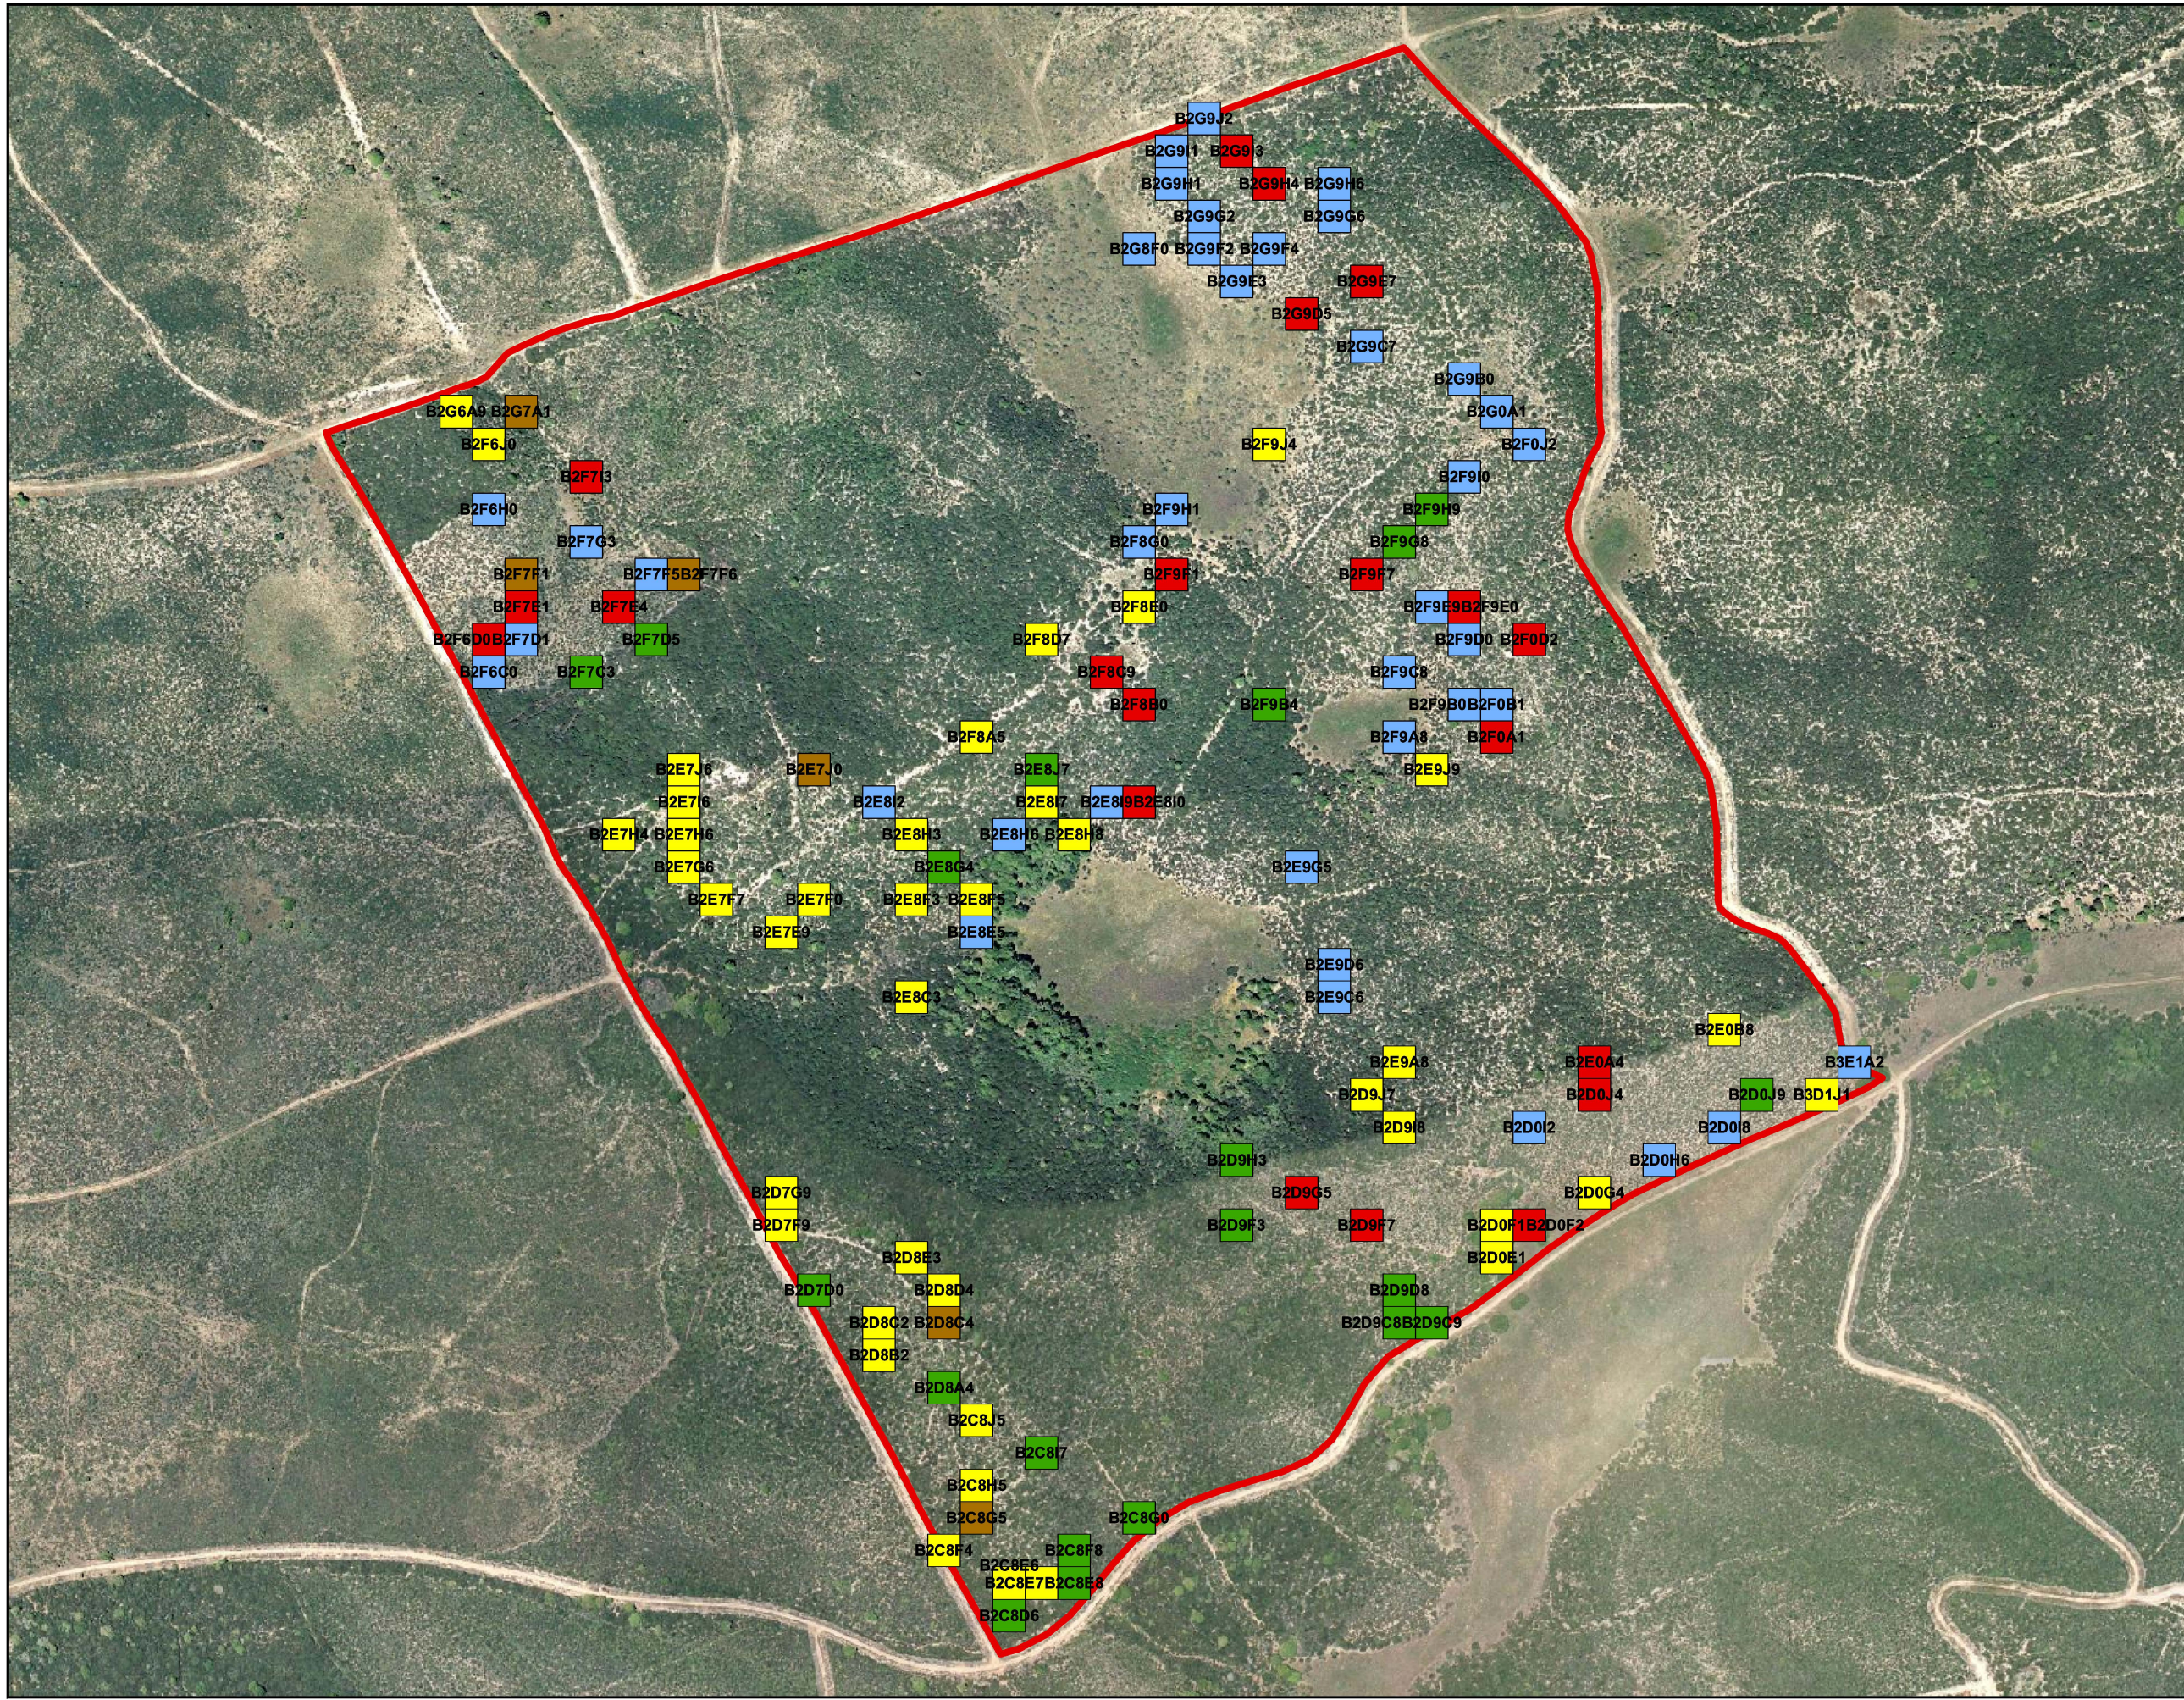

**Map 4**  
**Fort Ord**  
**Burn Unit 14**  
**Monterey Spineflower Monitoring**  
**Density Classes**  
**2009**

**Legend**

-  Burn Unit 14 Boundary
-  Density Class 0
-  Density Class 1
-  Density Class 2
-  Density Class 3
-  Density Class 4

1:6,000

Data Source: aerial image provided by Digital Globe 1-4-2007  
 Fort Ord data from Fort Ord MMRP Database