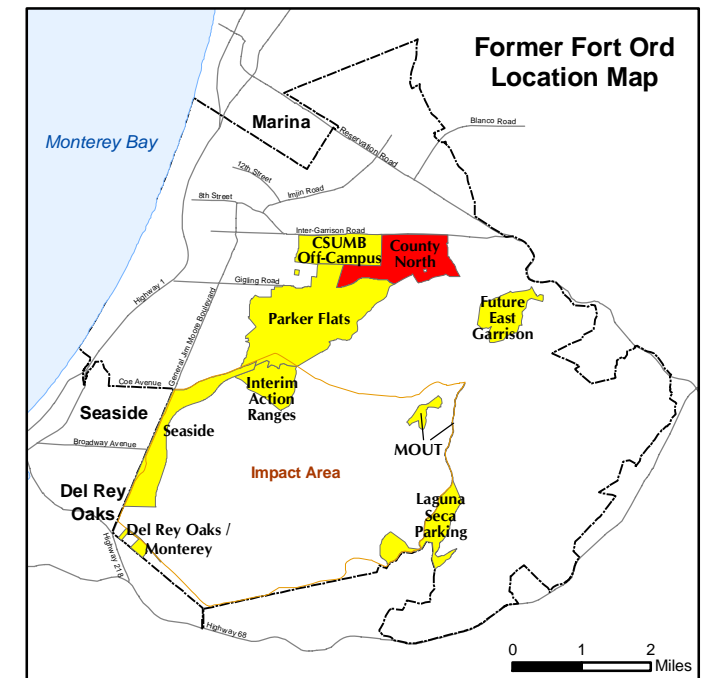

- ### Legend
- Munitions Response Area
  - Major Road
  - L20.2.1 USACE Parcel

### County North MRA

FORA ESCA RP  
Monterey County, California

Figure 4

T:\Projects\Group 2 Workplan\Development North MRA.mxd - 2/13/2009 @ 4:59:15 PM