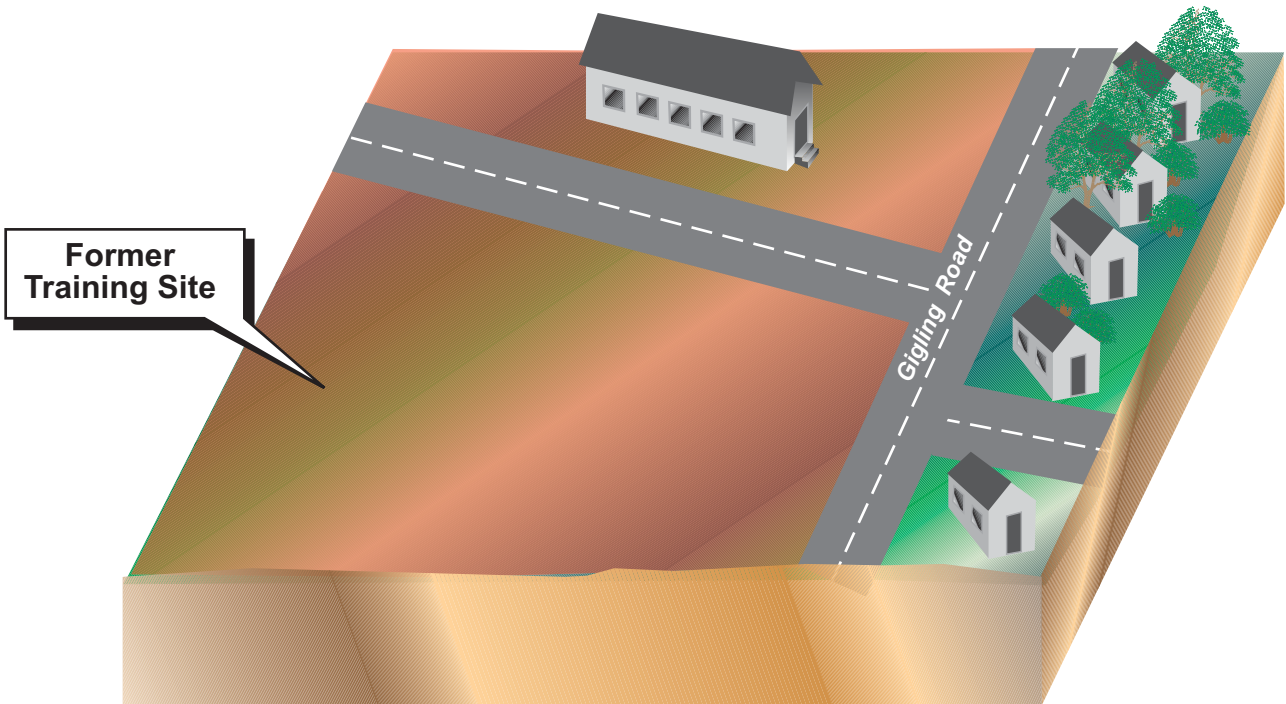

Targets for Siting Purposes Only

OE-20 Recoilless Rifle Training Area

OE-20 Present

Harding ESE
A MACTEC COMPANY

Conceptual Site Model, Site OE-20
Track 1 OE RI/FS
Former Fort Ord
Monterey, California

PLATE

20-4

DRAWN
LK

JOB NUMBER
56286 010202

APPROVED

DATE
5/02

REVISED