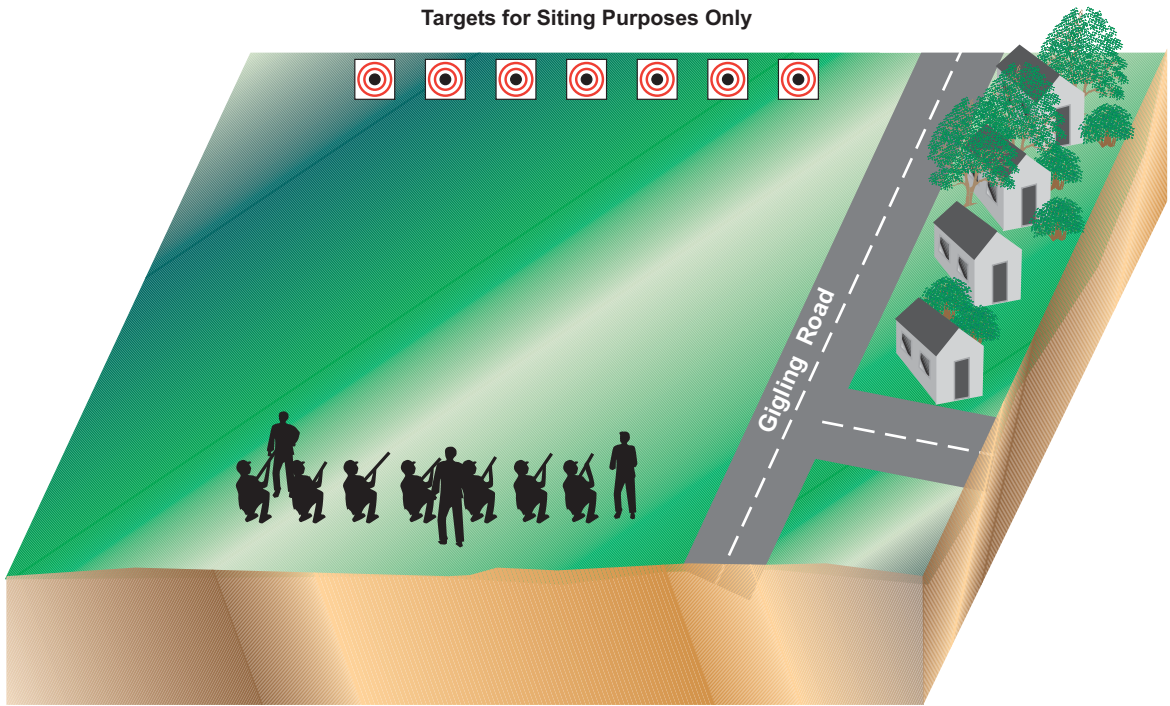

Targets for Siting Purposes Only

OE-20 Recoilless Rifle Training Area

OE-20 Present

Harding ESE
A MACTEC COMPANY

Conceptual Site Model, Site OE-20
Track 1 OE RI/FS
Former Fort Ord
Monterey, California

PLATE

20-4

DRAWN
LK

JOB NUMBER
56286 010202

APPROVED

DATE
5/02

REVISED