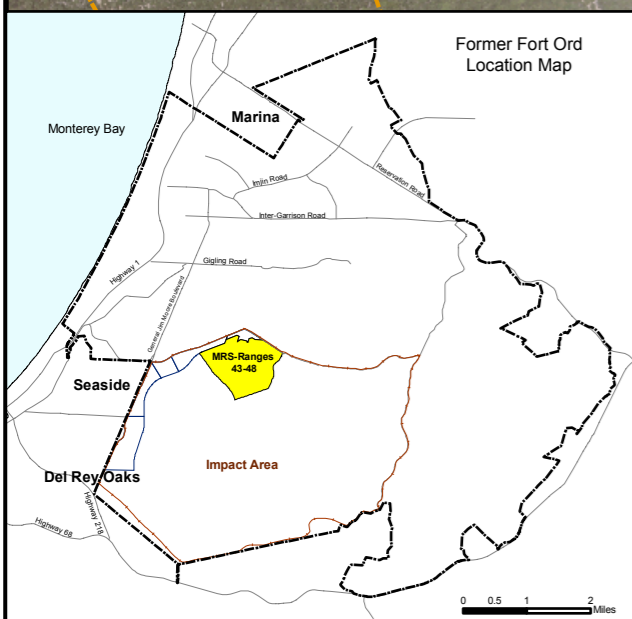

Map 9-2
MRS-Ranges 43-48
Interim Action
QC Seeded Items Status
Digital Mapping

	Recovered
	Not-Recovered
	Non-Detectable
	Ranges
	MRS-Ranges 43-48

DESIGNED BY: DRJ	FORMER FORT ORD MONTEREY, CALIFORNIA	
DRAWN BY: DRJ		
CHECKED BY: ARH	PRINT DATE: Apr 04, 2006 at 01:59 PM	CONTRACT: DACA05-00-D-0003
SUBMITTED BY: GWG	AERIAL PHOTOGRAPHY: 2003 6-in Resolution Color	SCALE: 1:6,500
FILE:	SOURCE OF DATA: Fort Ord MMRP Database	