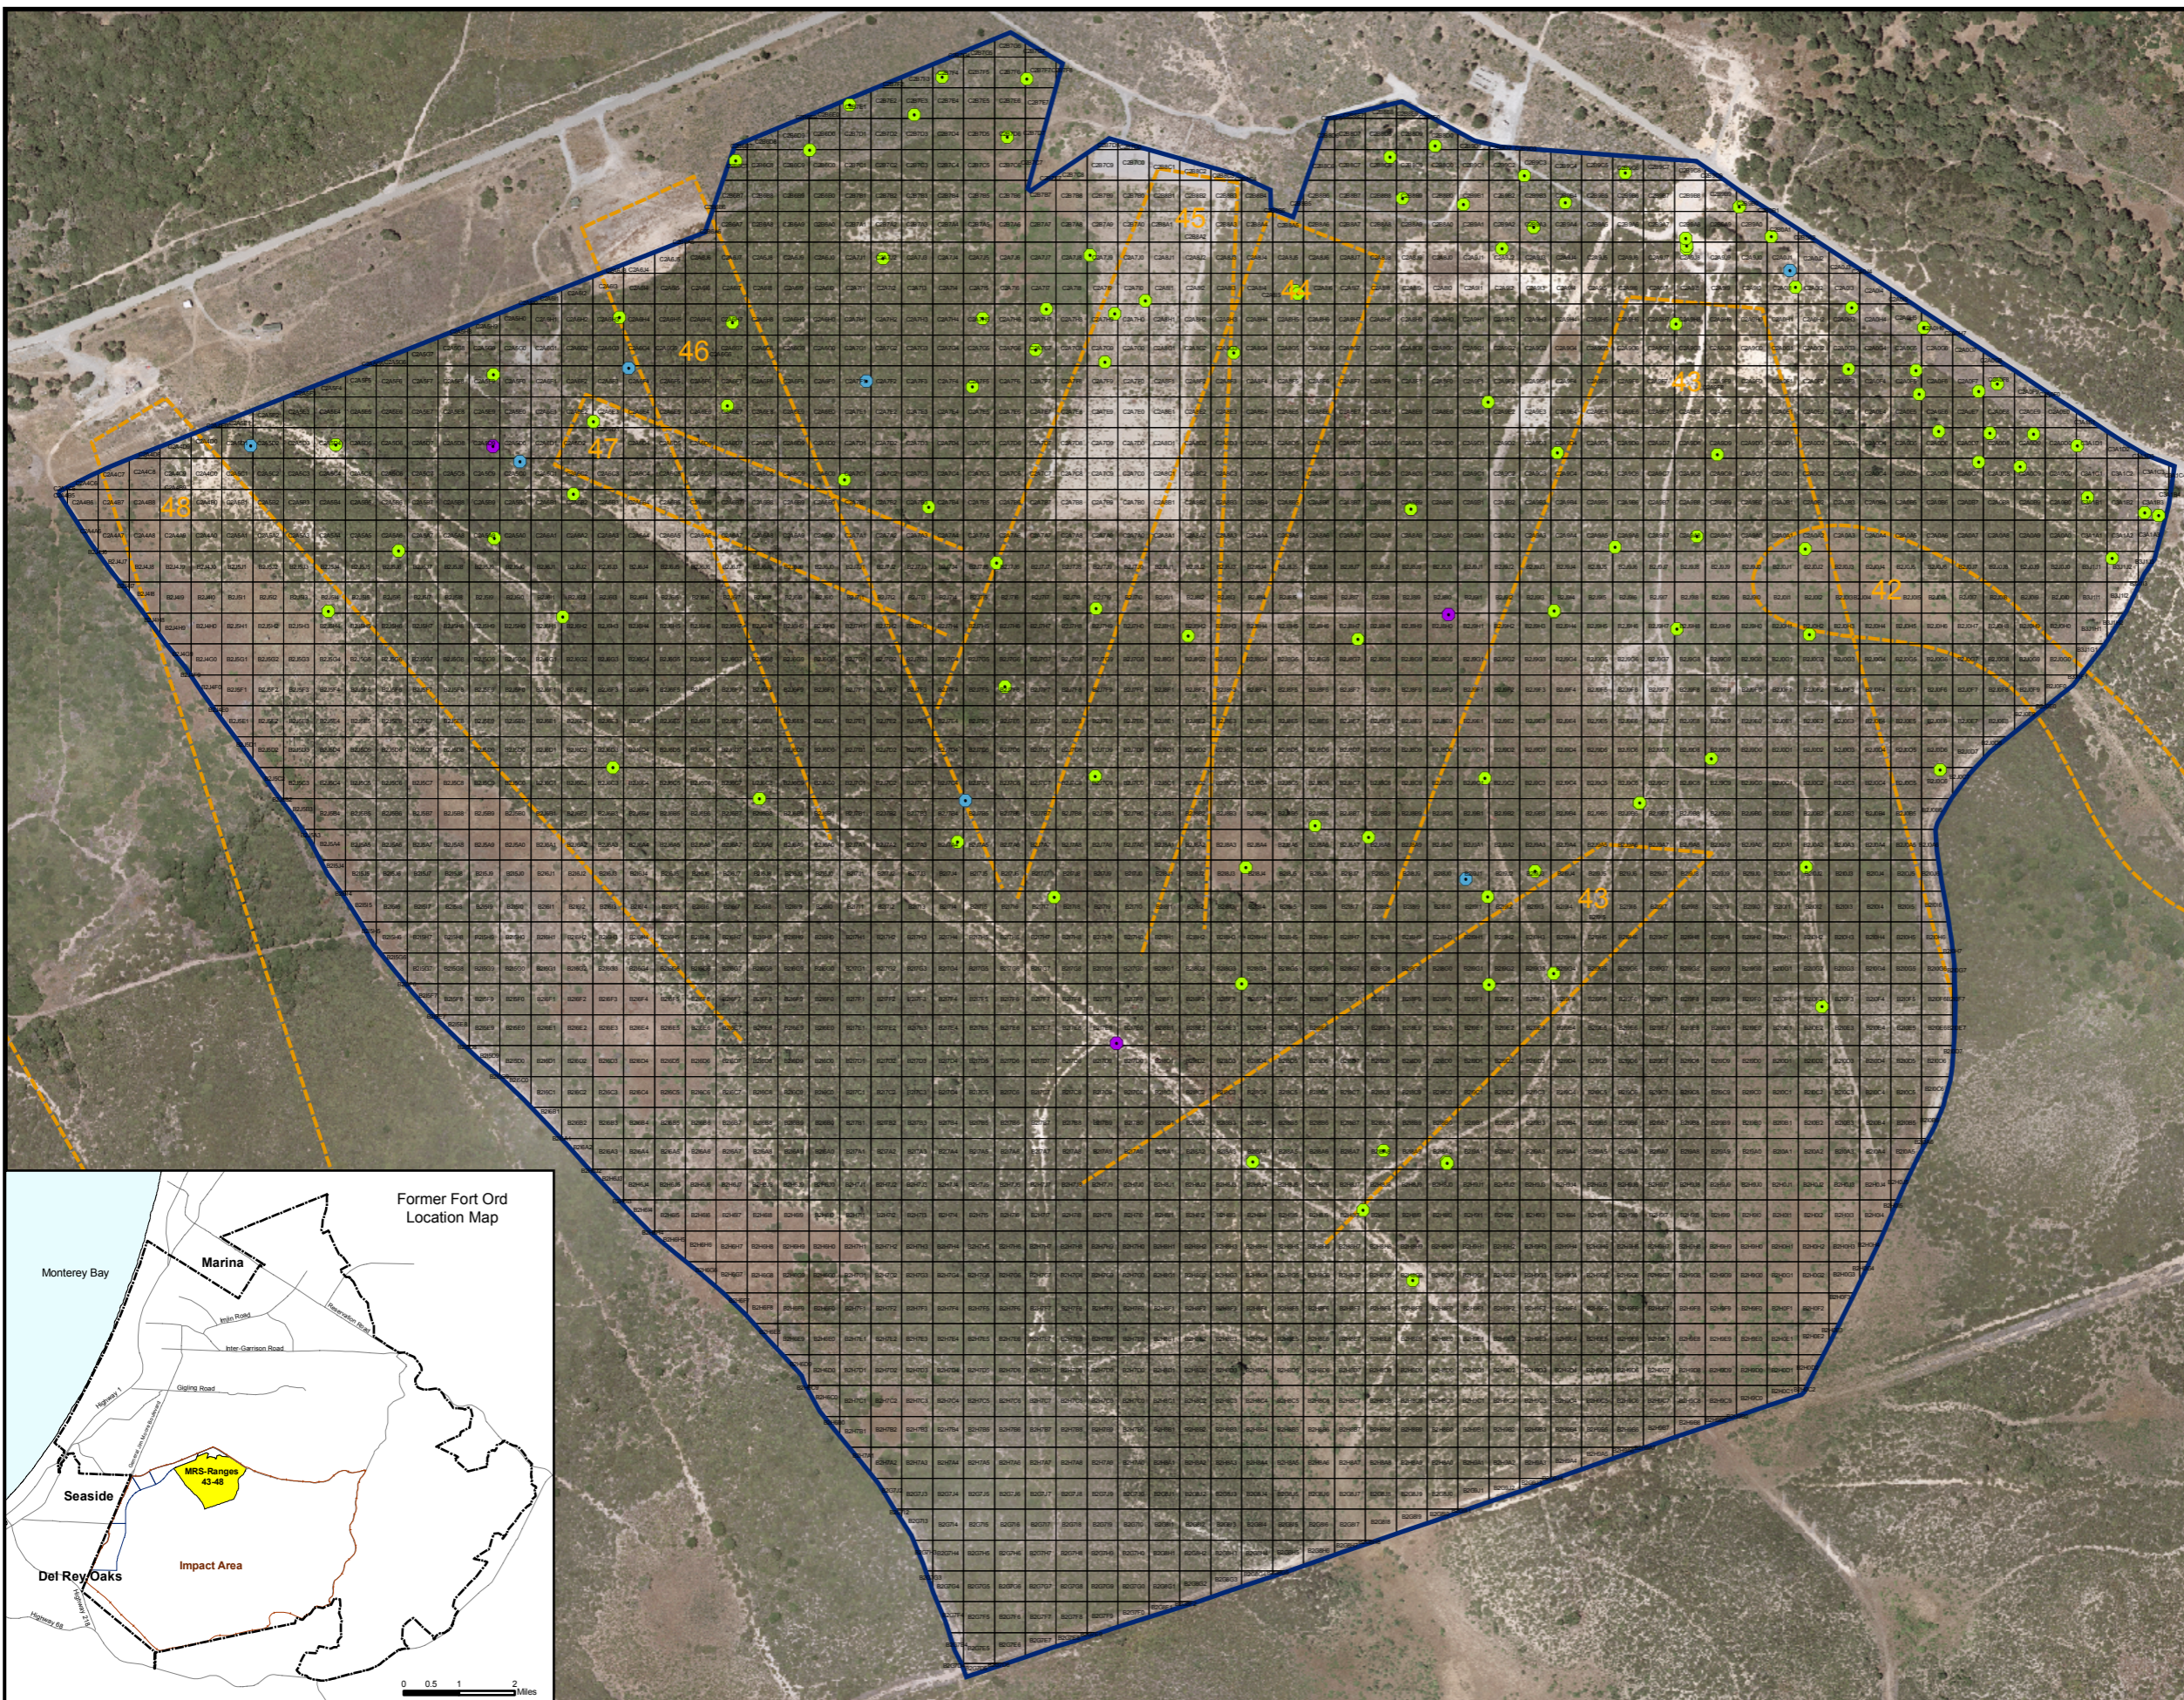

Map 9-2
MRS-Ranges 43-48
Interim Action
QC Seeded Items Status
Digital Mapping

	Recovered
	Not-Recovered
	Non-Detectable
	Ranges
	MRS-Ranges 43-48

DESIGNED BY: DRJ	FORMER FORT ORD MONTEREY, CALIFORNIA	
DRAWN BY: DRJ		
CHECKED BY: ARH	PRINT DATE: Apr 04, 2006 at 01:59 PM	CONTRACT: DACA05-00-D-0003
SUBMITTED BY: GWG	AERIAL PHOTOGRAPHY: 2003 6-in Resolution Color	SCALE: 1:6,500
FILE:	SOURCE OF DATA: Fort Ord MMRP Database	