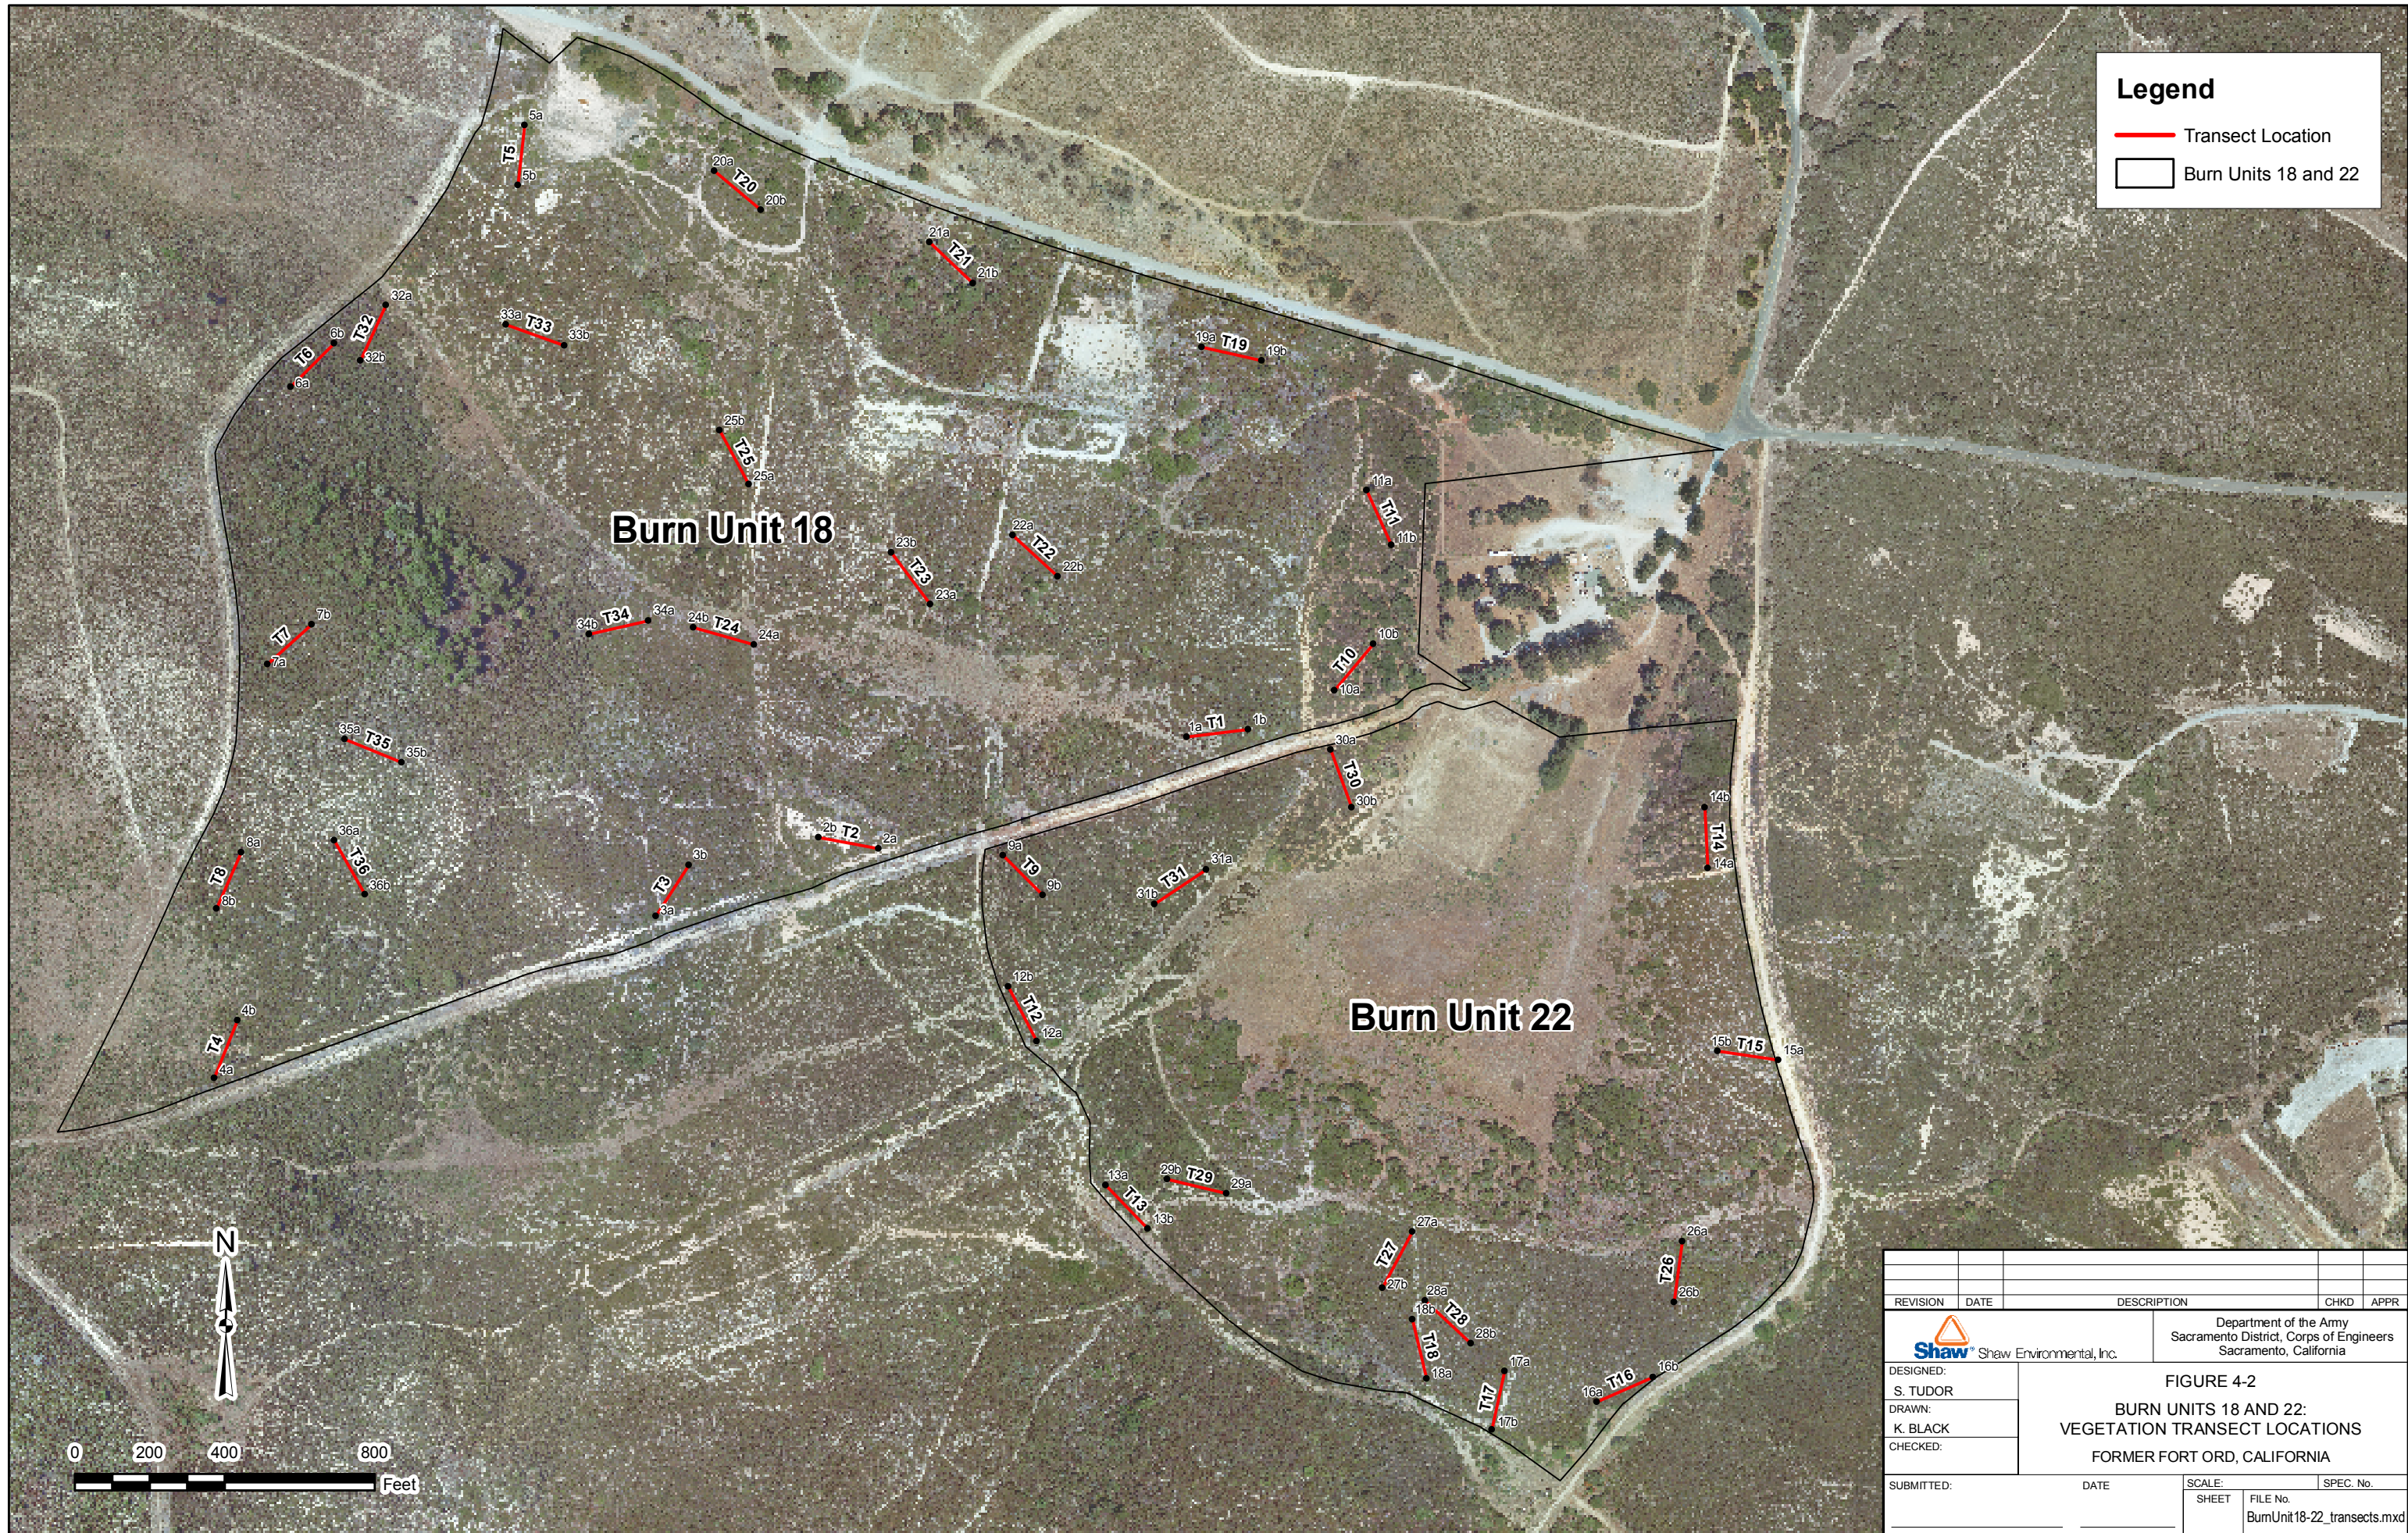

Legend

- Transect Location
- Burn Units 18 and 22

REVISION	DATE	DESCRIPTION	CHKD	APPR
		Department of the Army Sacramento District, Corps of Engineers Sacramento, California		
DESIGNED: S. TUDOR	FIGURE 4-2 BURN UNITS 18 AND 22: VEGETATION TRANSECT LOCATIONS FORMER FORT ORD, CALIFORNIA			
DRAWN: K. BLACK				
CHECKED:				
SUBMITTED:	DATE	SCALE:	SPEC. No.	
		SHEET	FILE No. BurnUnit18-22_transects.mxd	