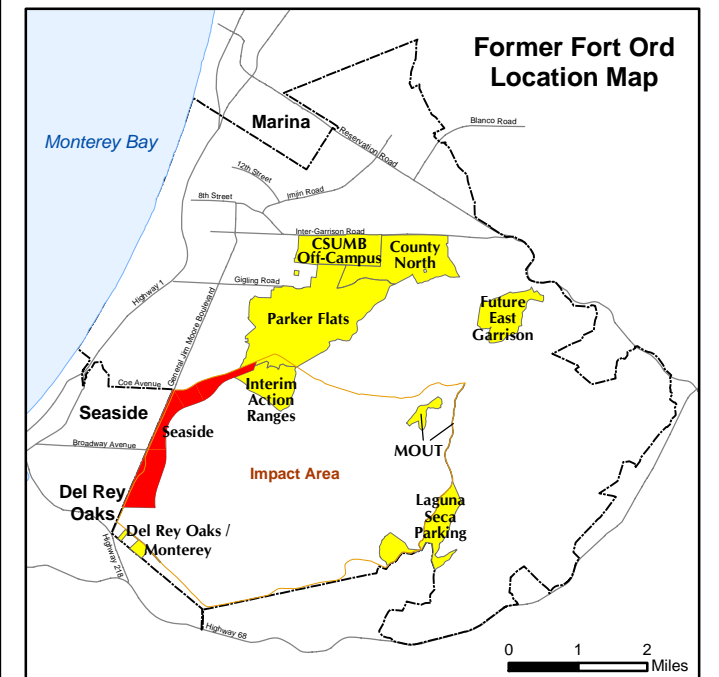

T:\Projects\Seaside\AAR_Rdwy_UTILITY\Corridor\Seaside MRA Historic MEC Locations.mxd - 9/11/2008 @ 9:18:43 AM

Legend

- - - Munitions Response Area
- Munitions Response Site
- - - Firing Range
- Major Road
- - - Former Fort Ord Boundary

MEC Type

- ◆ Unexploded Ordnance (UXO)
- ▲ Discarded Military Munition (DMM)
- + Insufficient Data (ISD)
- Burial Pit Containing MEC

Note: MEC locations may include more than one item.

Seaside MRA Historic MEC Locations

FORA ESCA RP
Monterey County, California

Figure 2-1