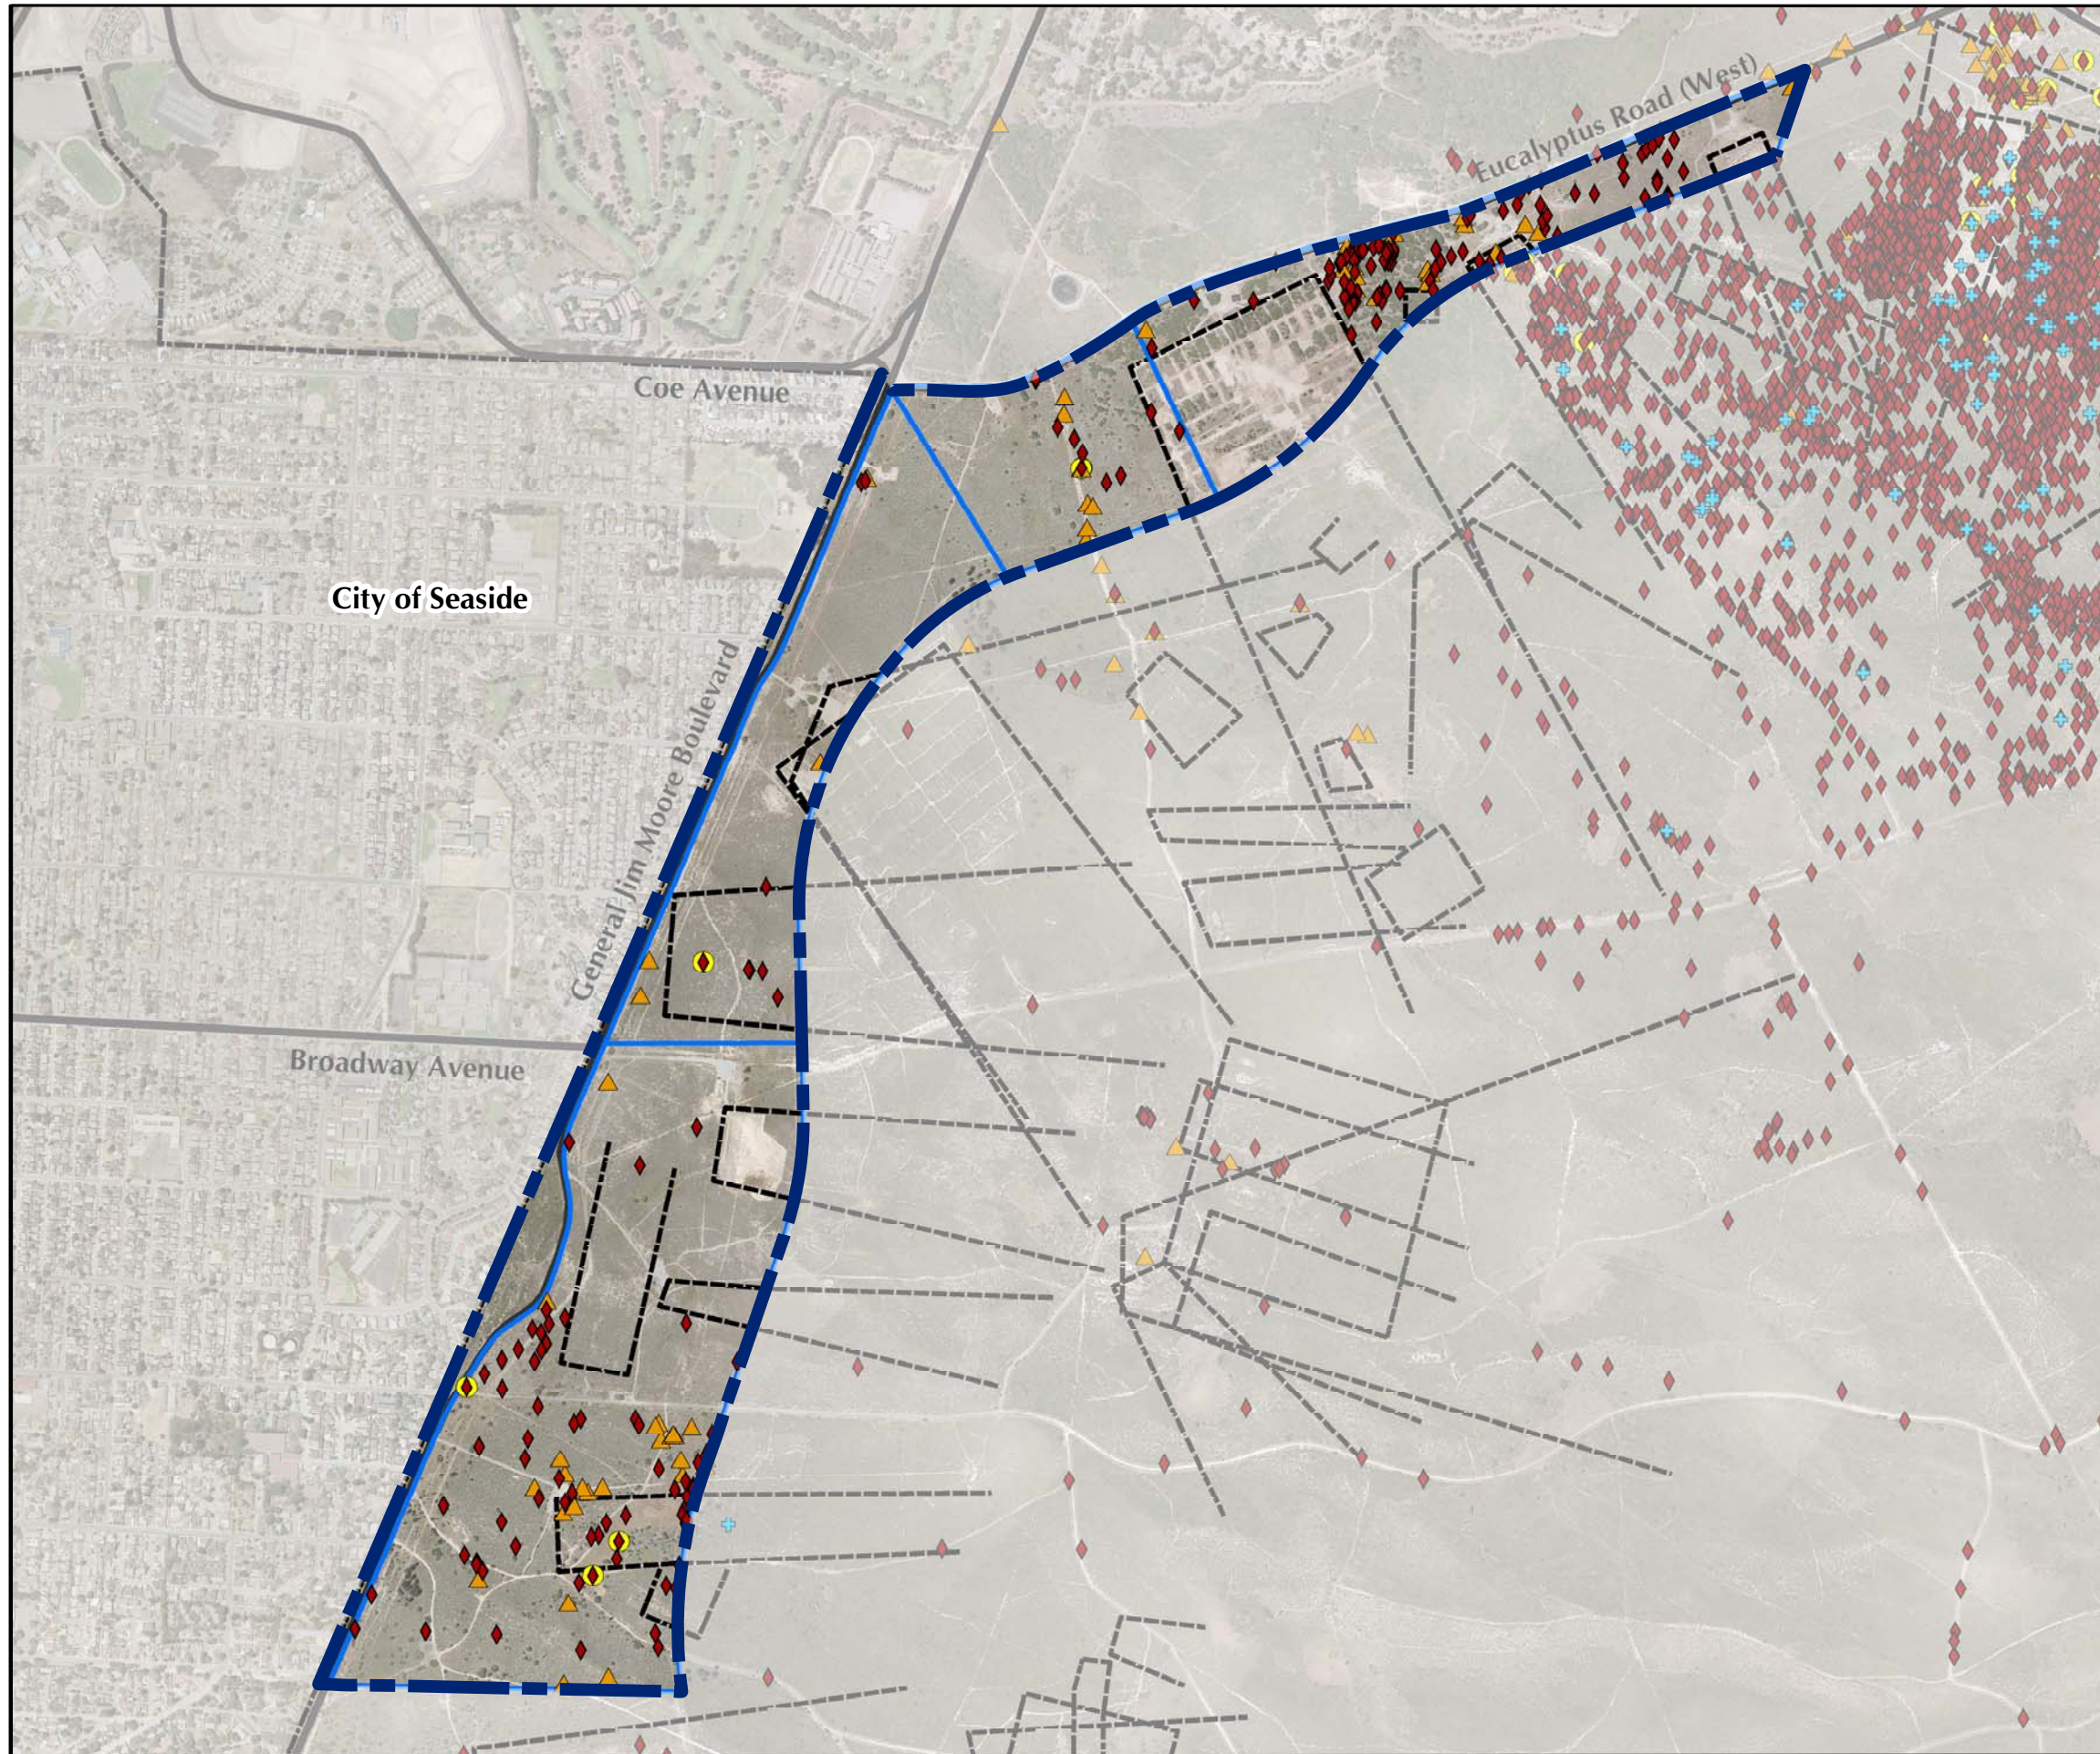

T:\Projects\Seaside\AAR_Rdwy_UTILITY\Corridor\Seaside MRA Historic MEC Locations.mxd - 9/11/2008 @ 9:18:43 AM

Legend

- - - Munitions Response Area
- Munitions Response Site
- - - Firing Range
- Major Road
- - - Former Fort Ord Boundary

MEC Type

- ◆ Unexploded Ordnance (UXO)
- ▲ Discarded Military Munition (DMM)
- + Insufficient Data (ISD)
- Burial Pit Containing MEC

Note: MEC locations may include more than one item.

Seaside MRA Historic MEC Locations

FORA ESCA RP
Monterey County, California

Figure 2-1