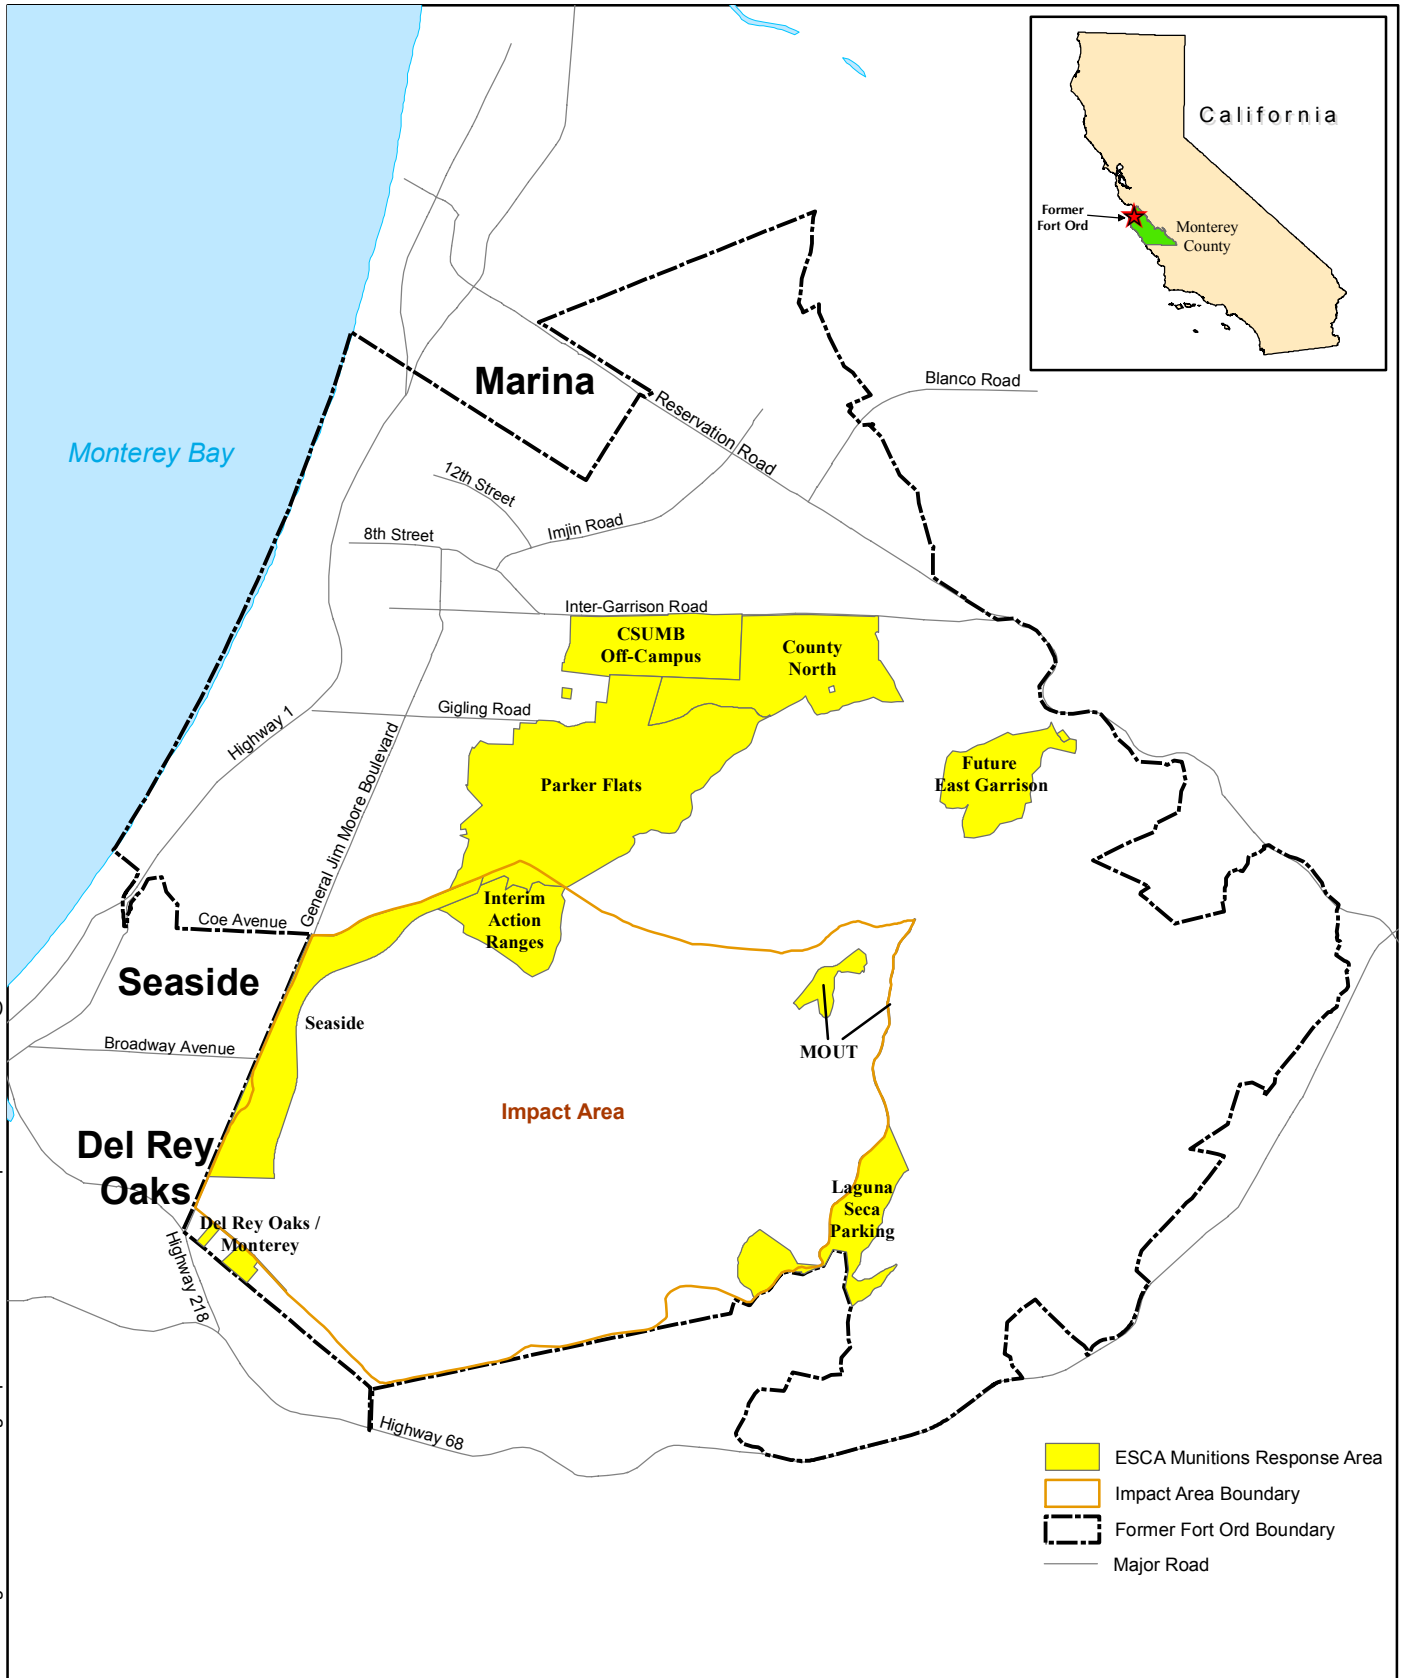

T:\Projects\ALL MRAs\Habitat Monitoring\2008 Bio Monitoring Report\Fort Ord Location Map.mxd - 6/12/2009 @ 1:43:07 PM

**Former Fort Ord
Location Map**
FORA ESCA RP
Monterey County, California

Figure 1