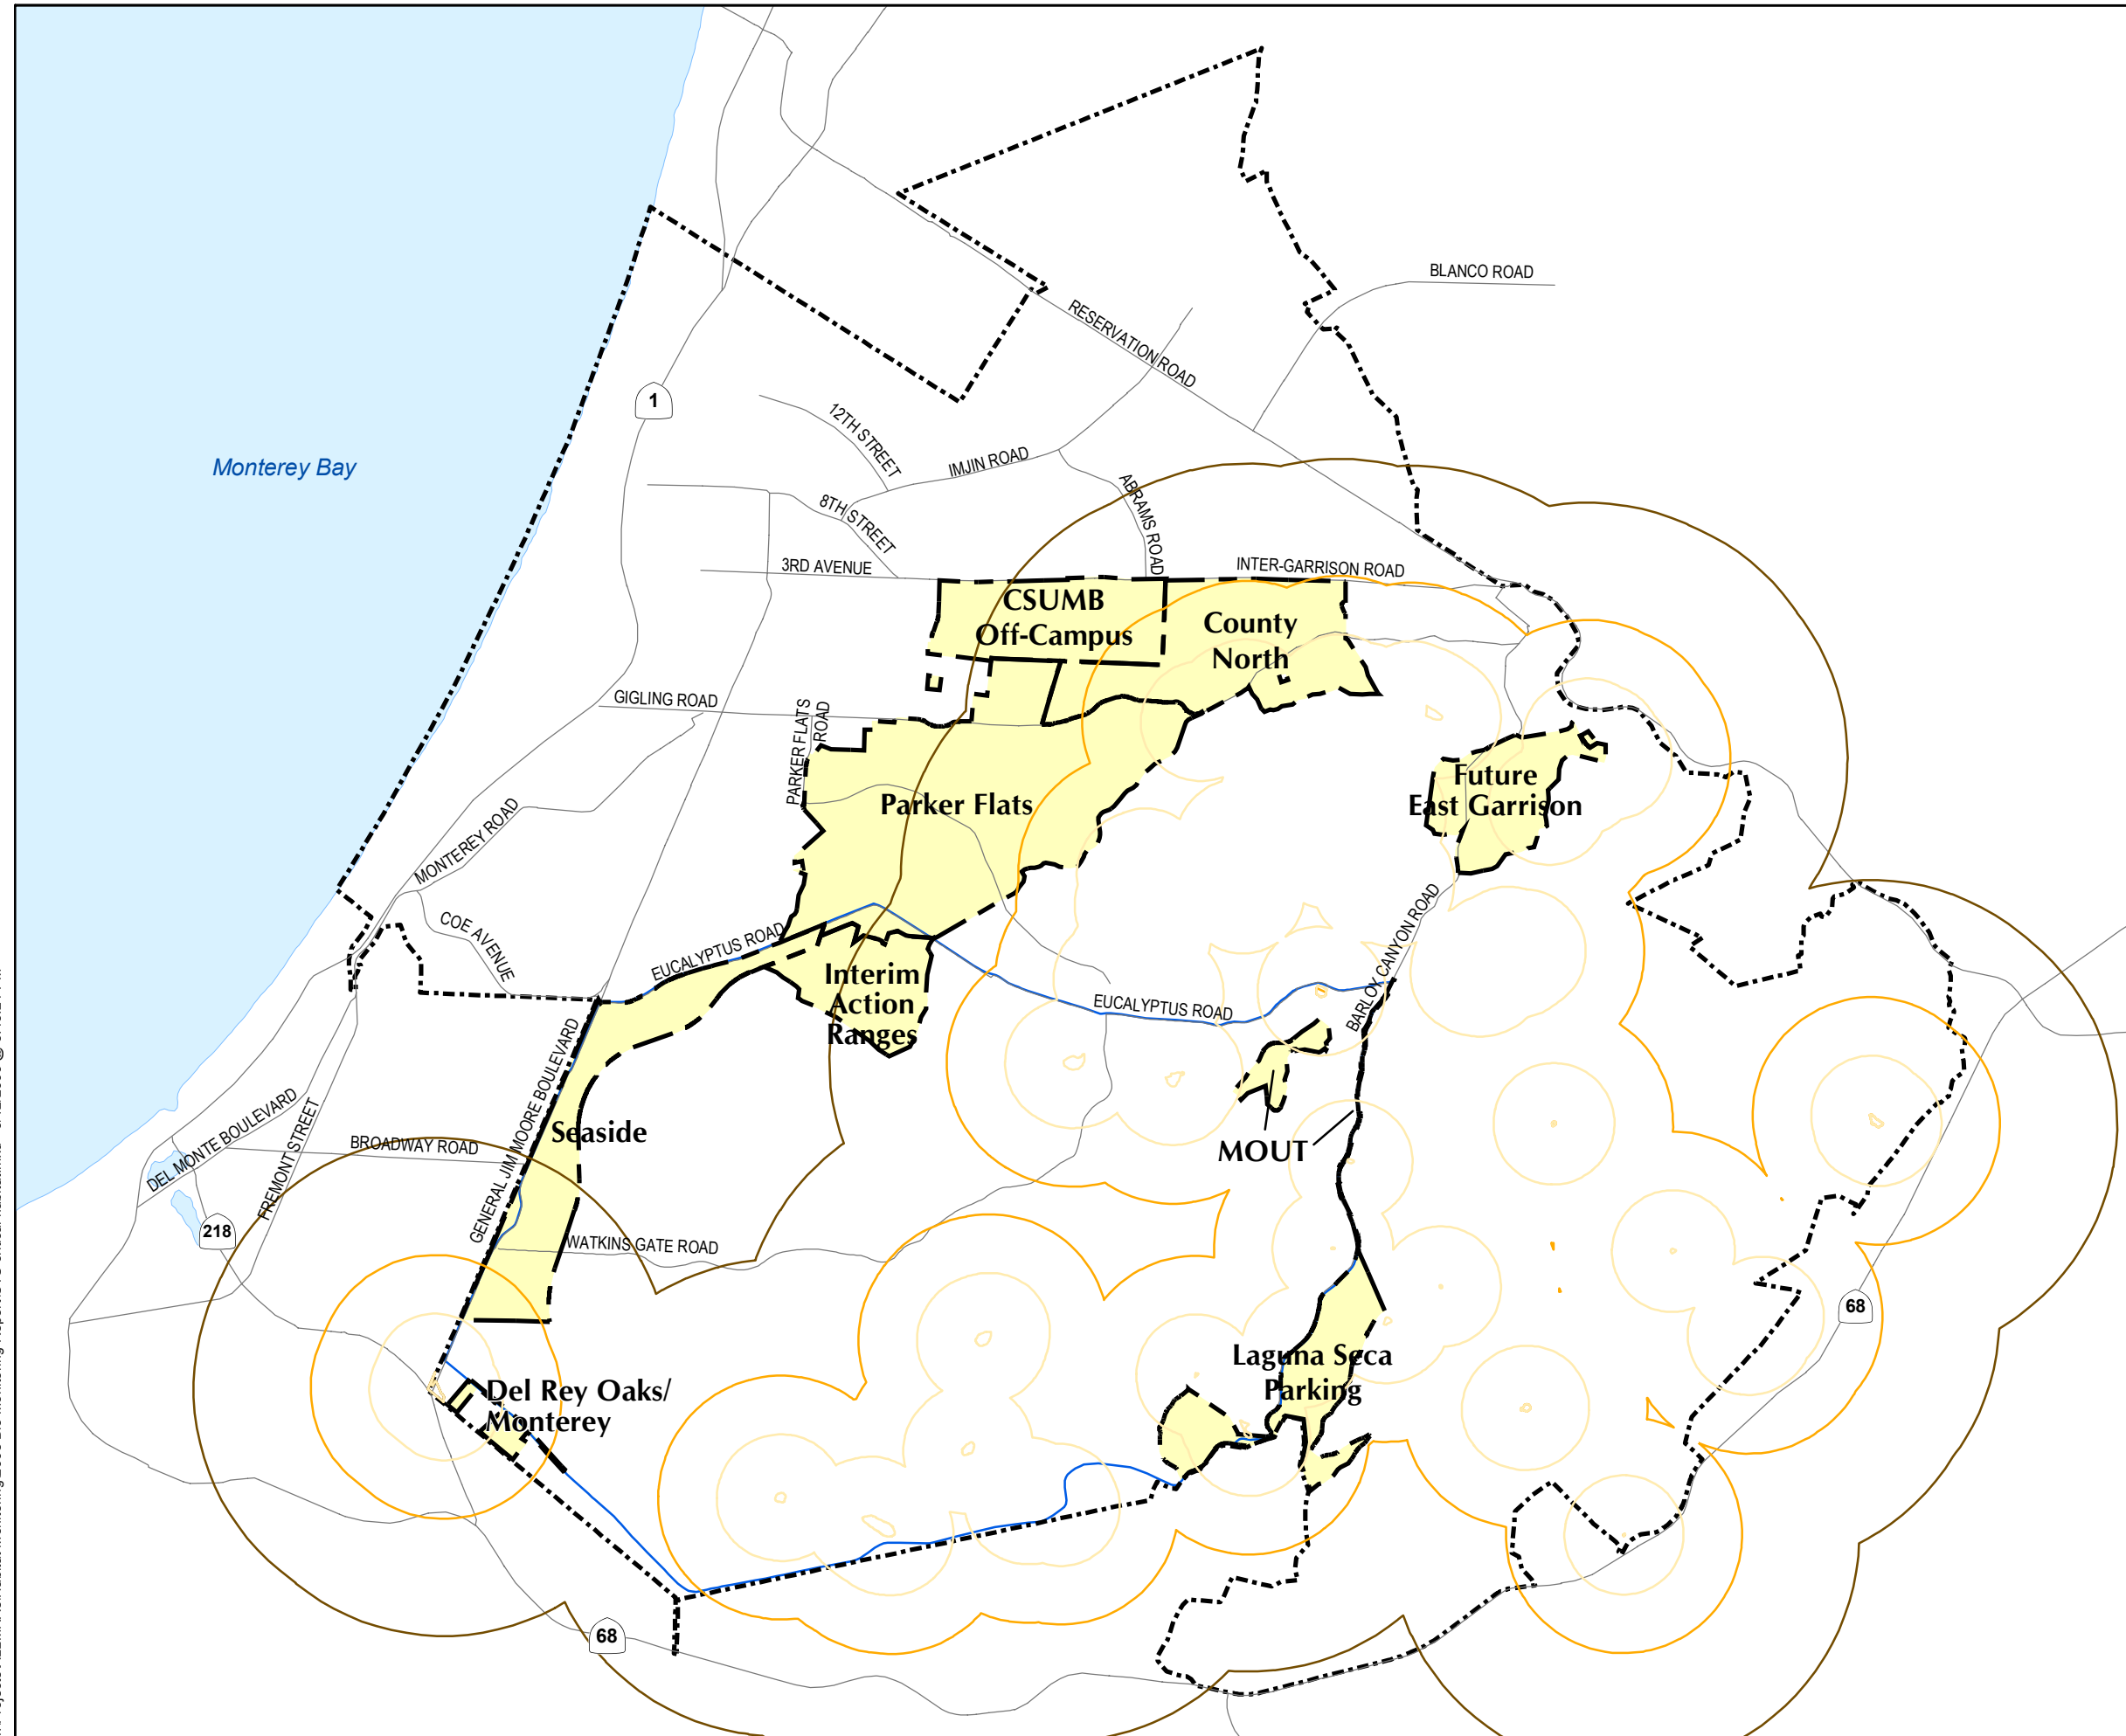

Legend

- Major Roads
- - - Former Fort Ord Boundary
- Impact Area Boundary
- U.S. Fish and Wildlife Designated California Tiger Salamander Critical Habitat Buffer Zones
 - 500 M
 - 1 KM
 - 2 KM
- ▨ Munitions Response Areas

**Former Fort Ord
California Tiger Salamander
Critical Habitat**

FORA ESCA RP
Monterey County, California

T:\Projects\ALL\MRA\Habitat Monitoring\2008 Bio Monitoring Report\CTS critical habitat.mxd - 6/12/2009 @ 3:43:24 PM

Figure 11