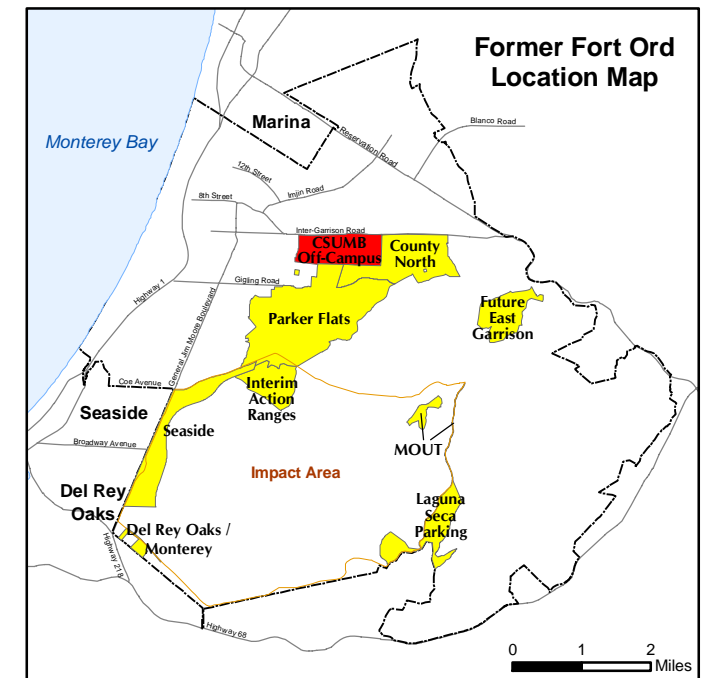

- ### Legend
- Munitions Response Area
 - Major Road
 - S1.3.2 USACE Parcel

CSUMB Off-Campus MRA

FORA ESCA RP
Monterey County, California

Figure 3

T:\Projects\Group 2 Workplan\CSUMB MRA.mxd - 2/13/2009 @ 4:59:12 PM