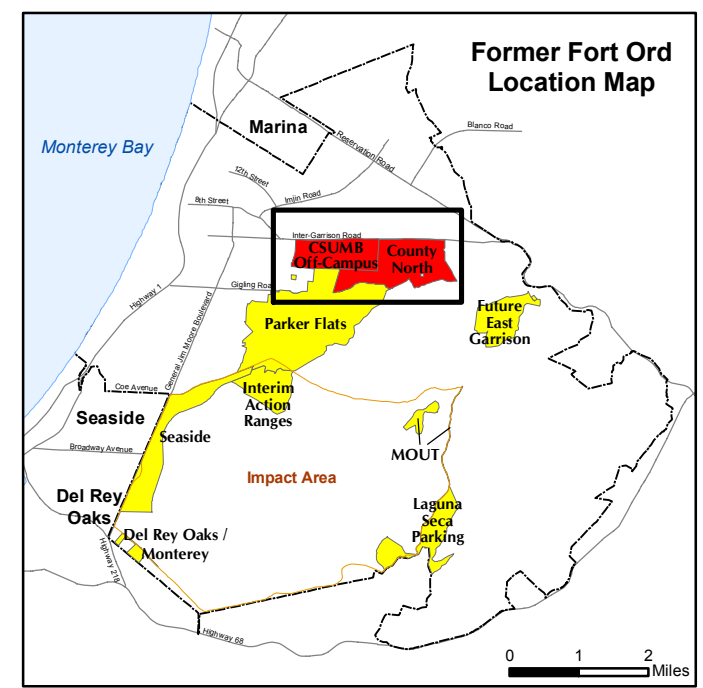

Legend

- Munitions Response Area
- Munitions Response Sites
- Major Road

Historic Training Map Key

- TNG AREA BOUNDARIES
- RESTRICTED AIRSPACE
- RANGE FANS
- TNG FACILITIES
- DPT RANGE CONTROL TOWERS

**County North MRA
Historic Use
1972 Field Training Area
and Range Detail**
FORA ESCA RP
Monterey County, California