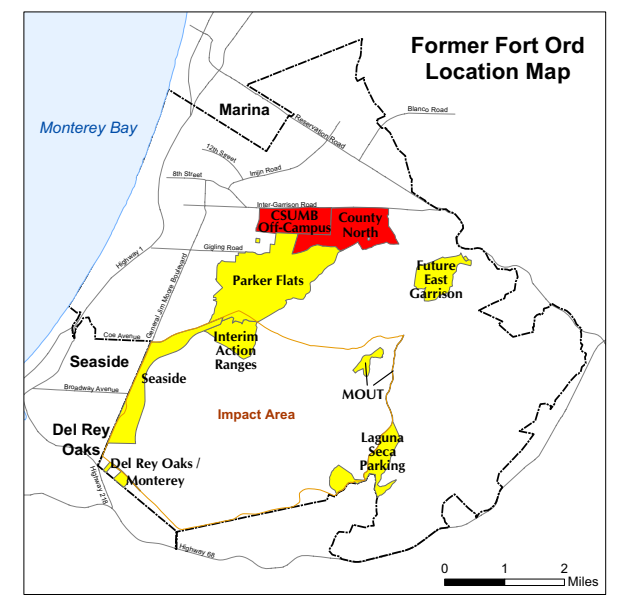

Legend

- MRA Boundary
- Munitions Response Site
- Site Reconnaissance Path - BRA (HA-134)
- Site Reconnaissance Path - BRA (HA-137)
- Site Reconnaissance Path - BRA (HA-161)
- Site Reconnaissance Path - BRA (HA-175)
- Site Reconnaissance Path - BRA (HA-187)
- Other BRA Site Reconnaissance Path
- Other Site Reconnaissance Paths

CSUMB Off-Campus MRA and County North MRA Site Reconnaissance

FORA ESCA RP
Monterey County, California

T:\Projects\Group 2 RIFSG2 Previous Site Recon.mxd - 7/10/2009 @ 1:50:50 PM