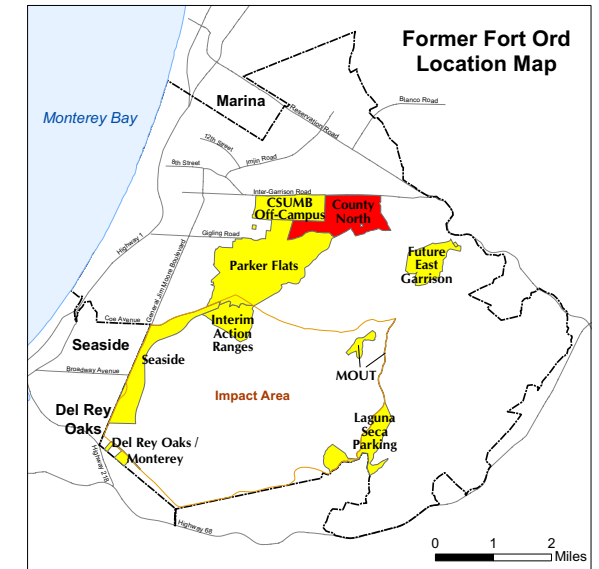

### Legend

- County North MRA
- Munitions Response Site
- Major Road

### County North MRA Smoke

FORA ESCA RP  
Monterey County, California

Plate 4