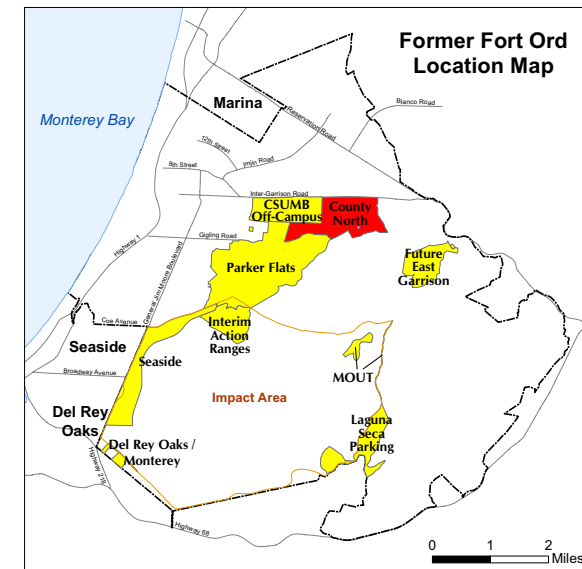

### Legend

- County North MRA
- Munitions Response Site
- Major Road

### MEC or MD

- Mine or Mine Fuze-A (Mine, Anti-personnel)
- Mine or Mine Fuze-B (Mine, Anti-tank)
- Mine or Mine Fuze-C (Booby Trap Device)

NOTE - MEC and MD item locations are approximate and an item may have been found anywhere within the grid cell in which the item is displayed

T:\Projects\Group 2\RIFS\County North Historic MMRP MEC and MD Mines and Fuzes - 8/19/2009.mxd - 8/19/2009 @ 4:19:26 PM

**County North MRA  
Mines and Mine Fuzes**

FORA ESCA RP  
Monterey County, California