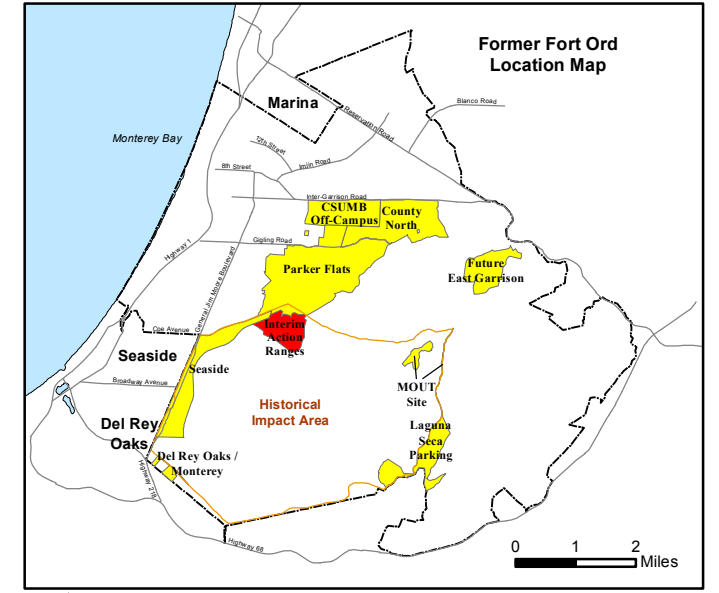

Legend Grid B2J6J9

- Target Location
- Special Case Area and Non-Completed Work Areas
- Interim Action Ranges MRA
- Major Road