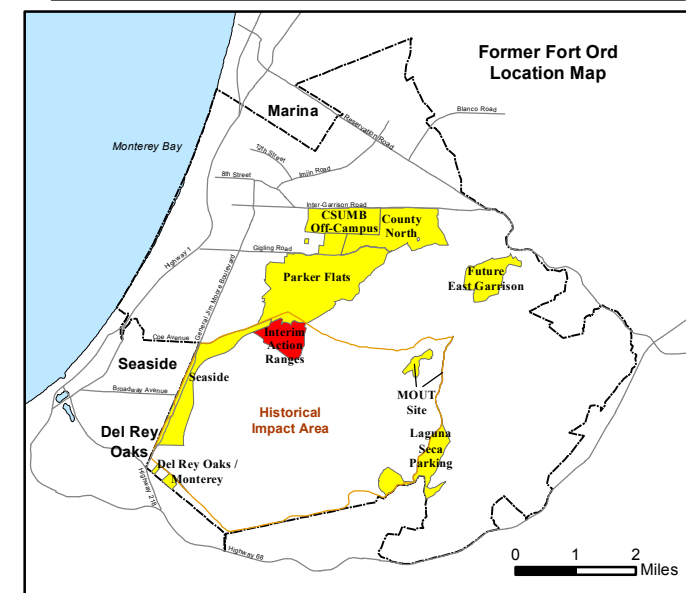

State Plane California IV, NAD 1983 (U.S. Survey Foot)

Interim Action Ranges MRA
Range 47 SCA
Geo Polygons
DGM Mapbook

FORA ESCA RP
Monterey County, California