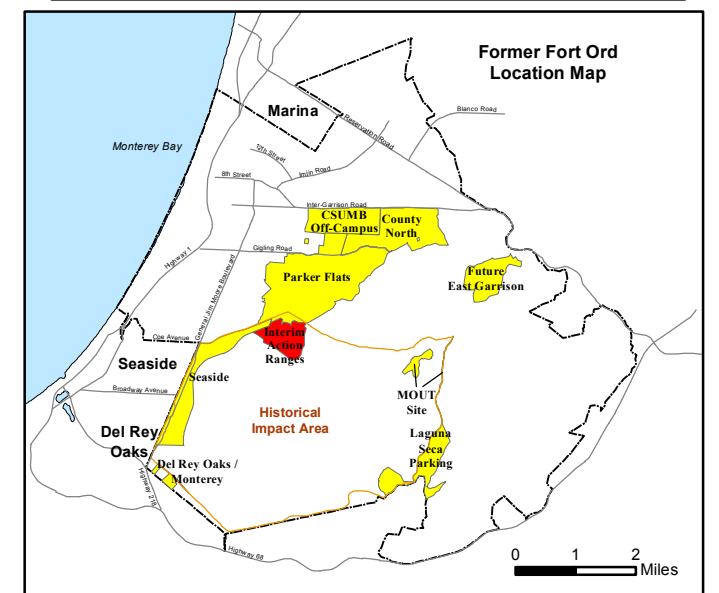

FORA ESCA RP
 Monterey County, California

Document Path: Z:\GIS\PROJECTS\ENM\FIord\0595956_GIS\Projects\Interim Action Ranges\IRACR\Appendix F11-1_IAR_R47_Geo_Polygons_DGM_Mapbook.mxd

Legend

Grid C2A6D9

- 33002 Target Location
- Special Case Area and Non-Completed Work Areas
- Interim Action Ranges MRA
- Major Road