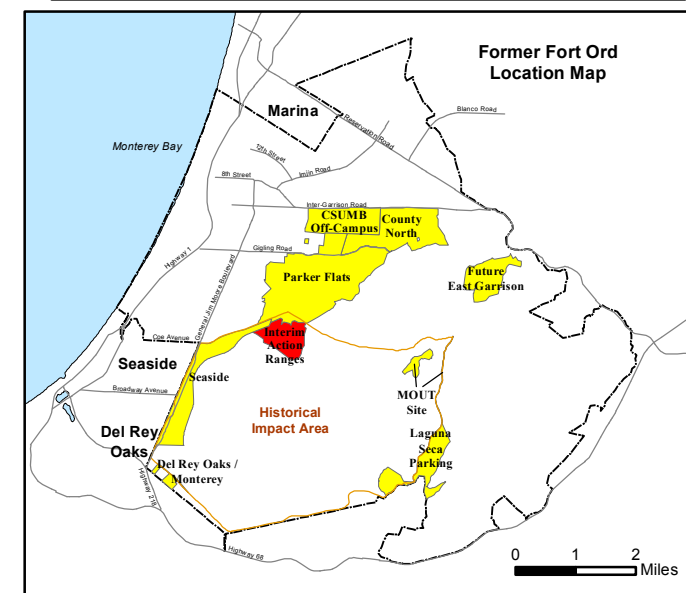

Legend

Grid B2J7G1

- 33002 Target Location
- Special Case Area and Non-Completed Work Areas
- --- Interim Action Ranges MRA
- Major Road