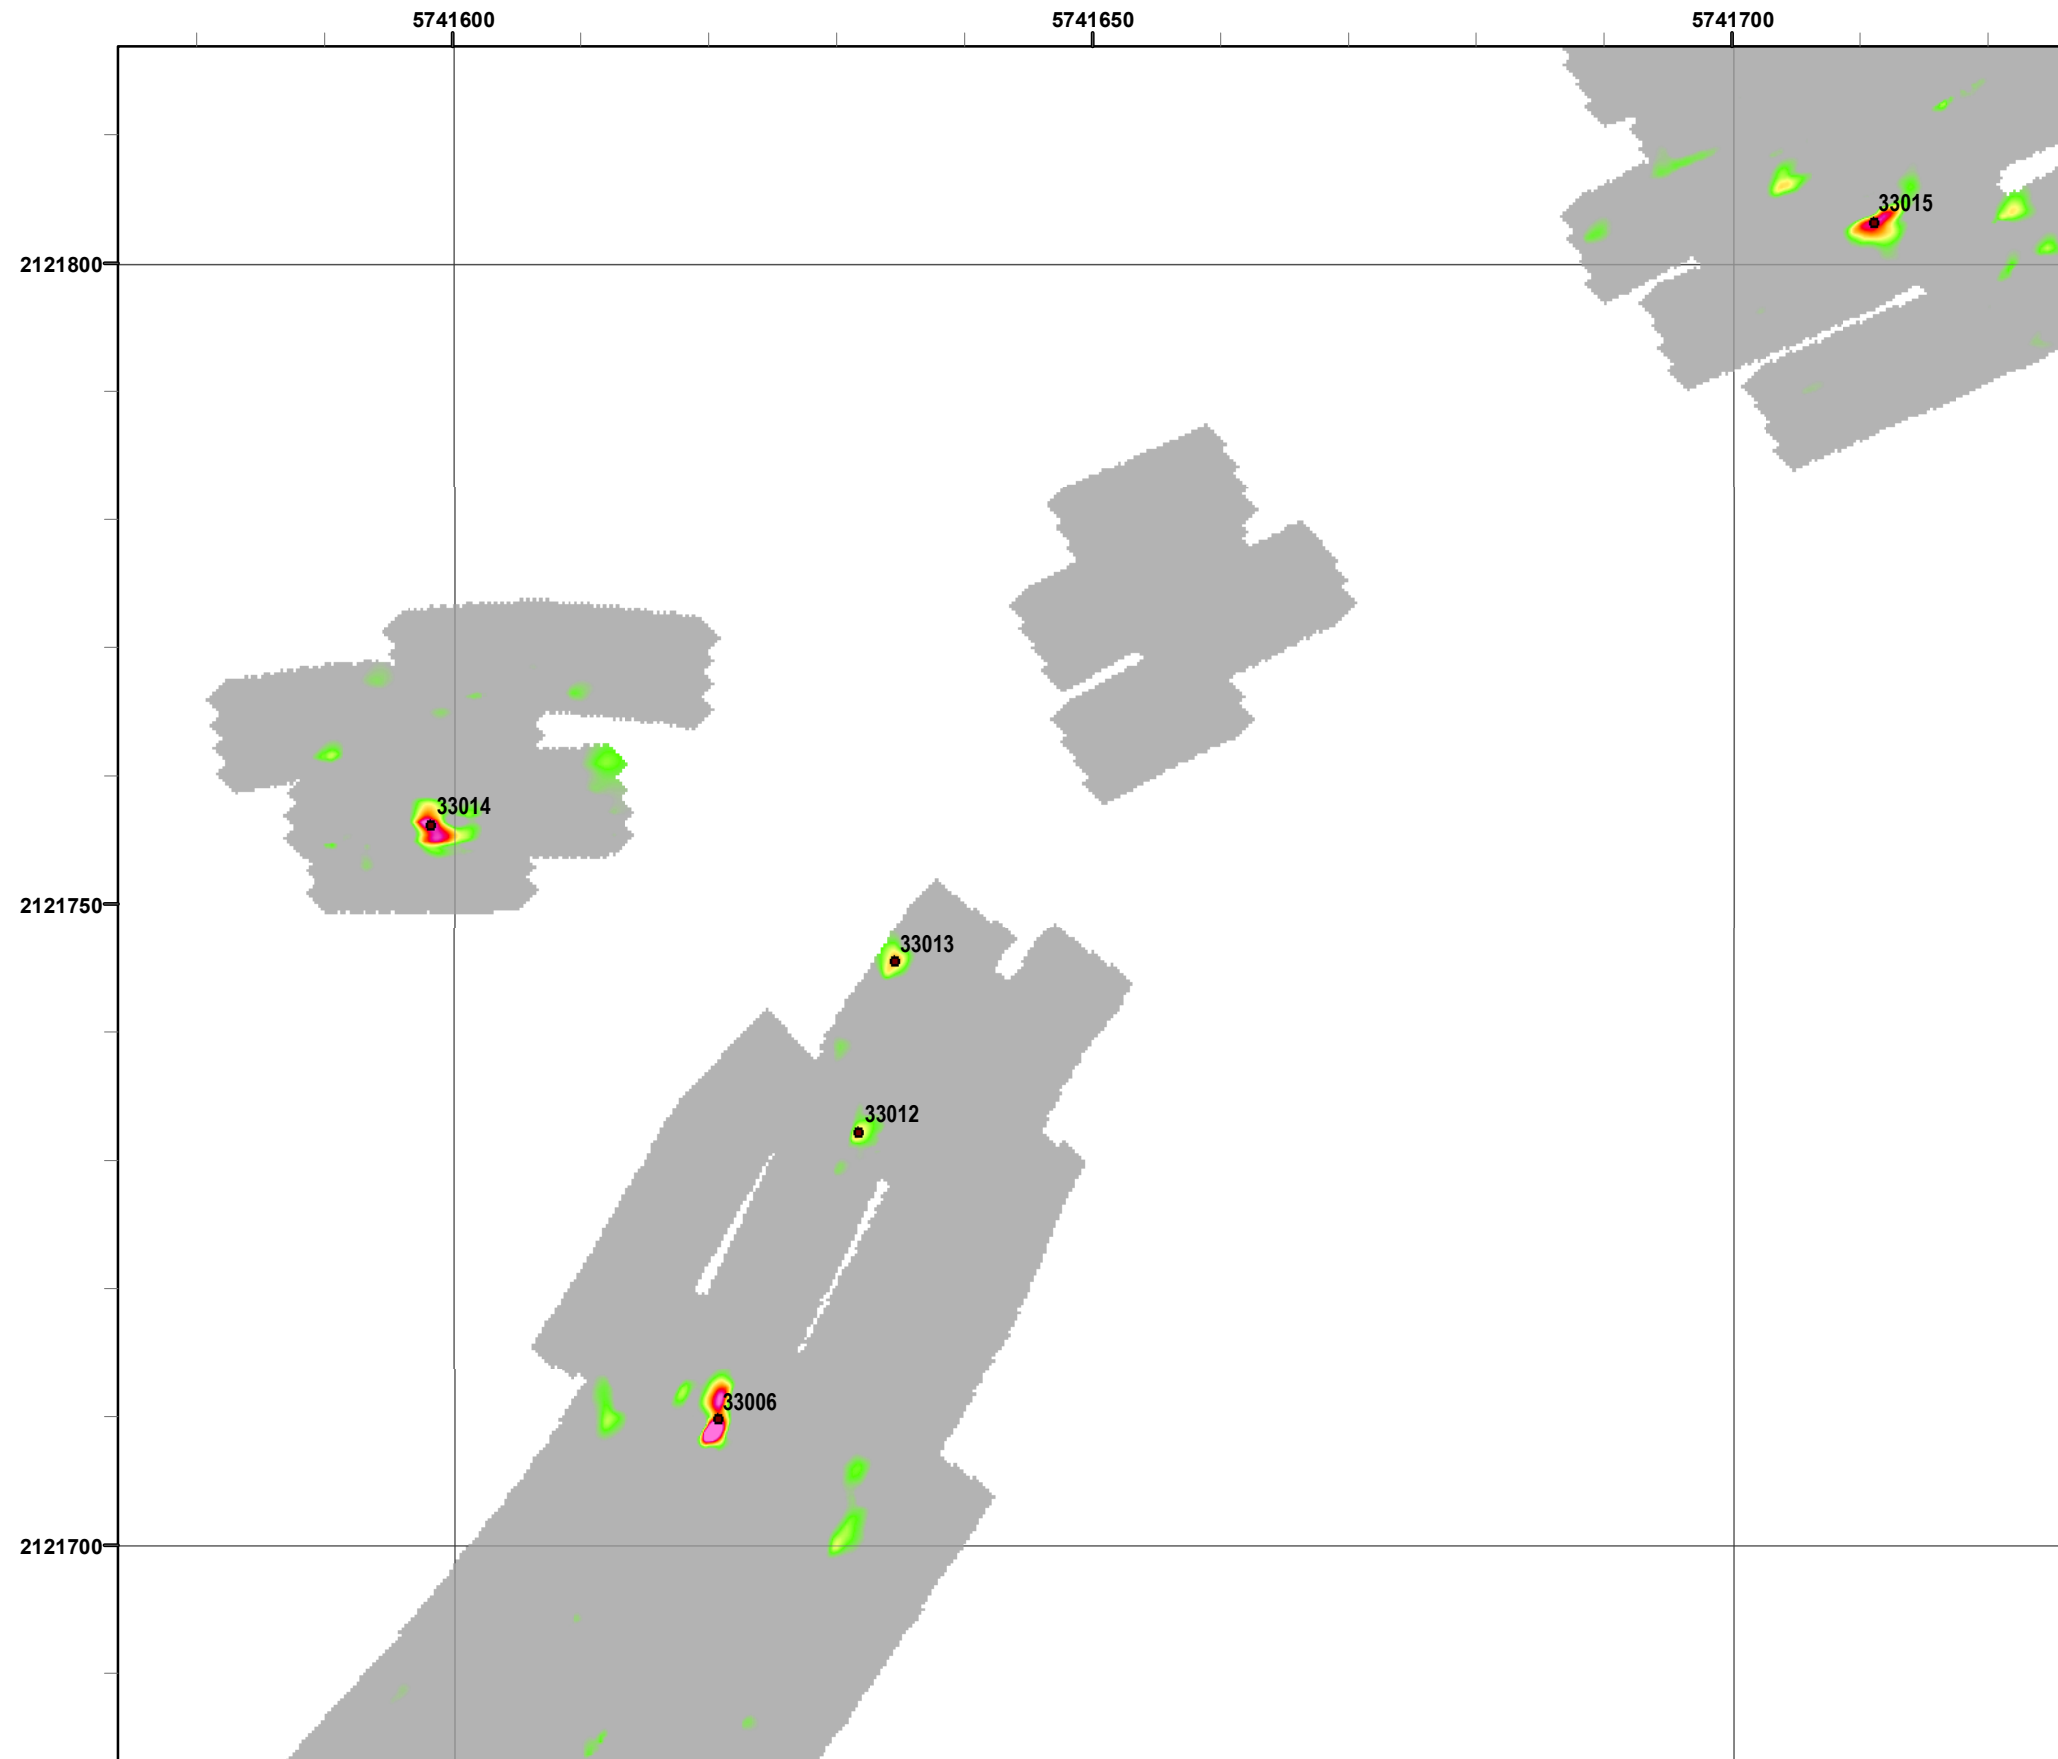

Legend

Grid B2J7H2

- 33002 Target Location
- Special Case Area and Non-Completed Work Areas
- ▬ Interim Action Ranges MRA
- ▬ Major Road

State Plane California IV, NAD 1983 (U.S. Survey Foot)

Interim Action Ranges MRA
Range 47 SCA
Geo Polygons
DGM Mapbook

FORA ESCA RP
Monterey County, California