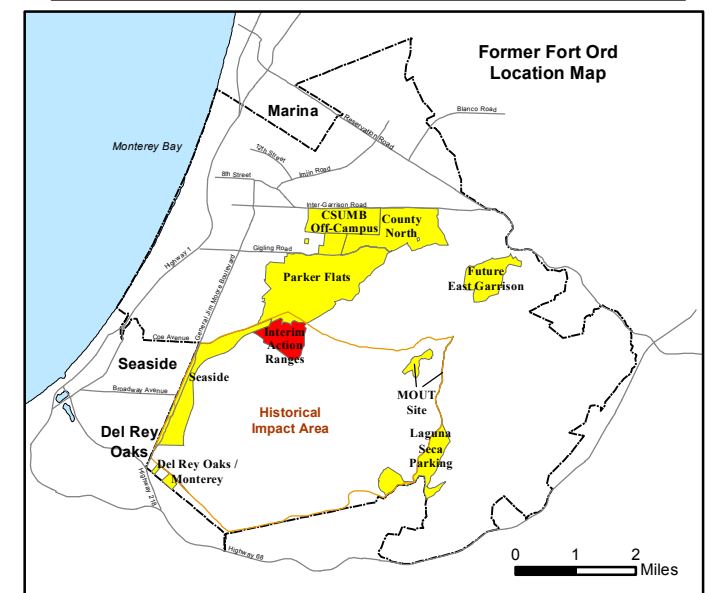

Legend

Grid C2A6A8

- 33002 Target Location
- Special Case Area and Non-Completed Work Areas
- --- Interim Action Ranges MRA
- Major Road