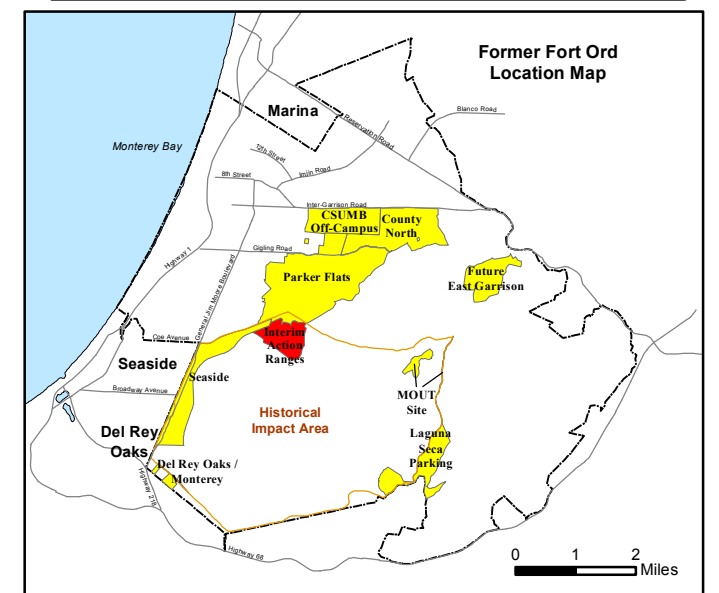

Legend

Grid C2A6C7

- 33002 Target Location
- Special Case Area and Non-Completed Work Areas
- --- Interim Action Ranges MRA
- Major Road