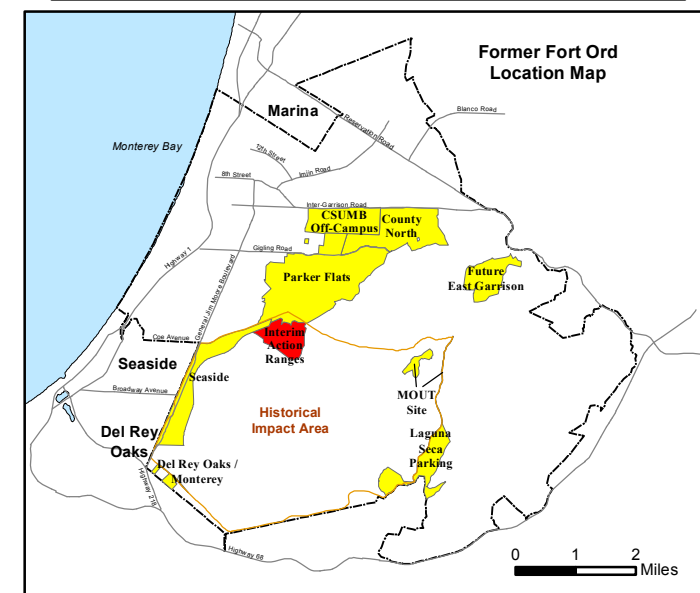

Legend

Grid B2J6G0

- 33002 Target Location
- Special Case Area and Non-Completed Work Areas
- Interim Action Ranges MRA
- Major Road

State Plane California IV, NAD 1983 (U.S. Survey Foot)

Interim Action Ranges MRA
Range 47 SCA
Geo Polygons
DGM Mapbook
 FORA ESCA RP
 Monterey County, California