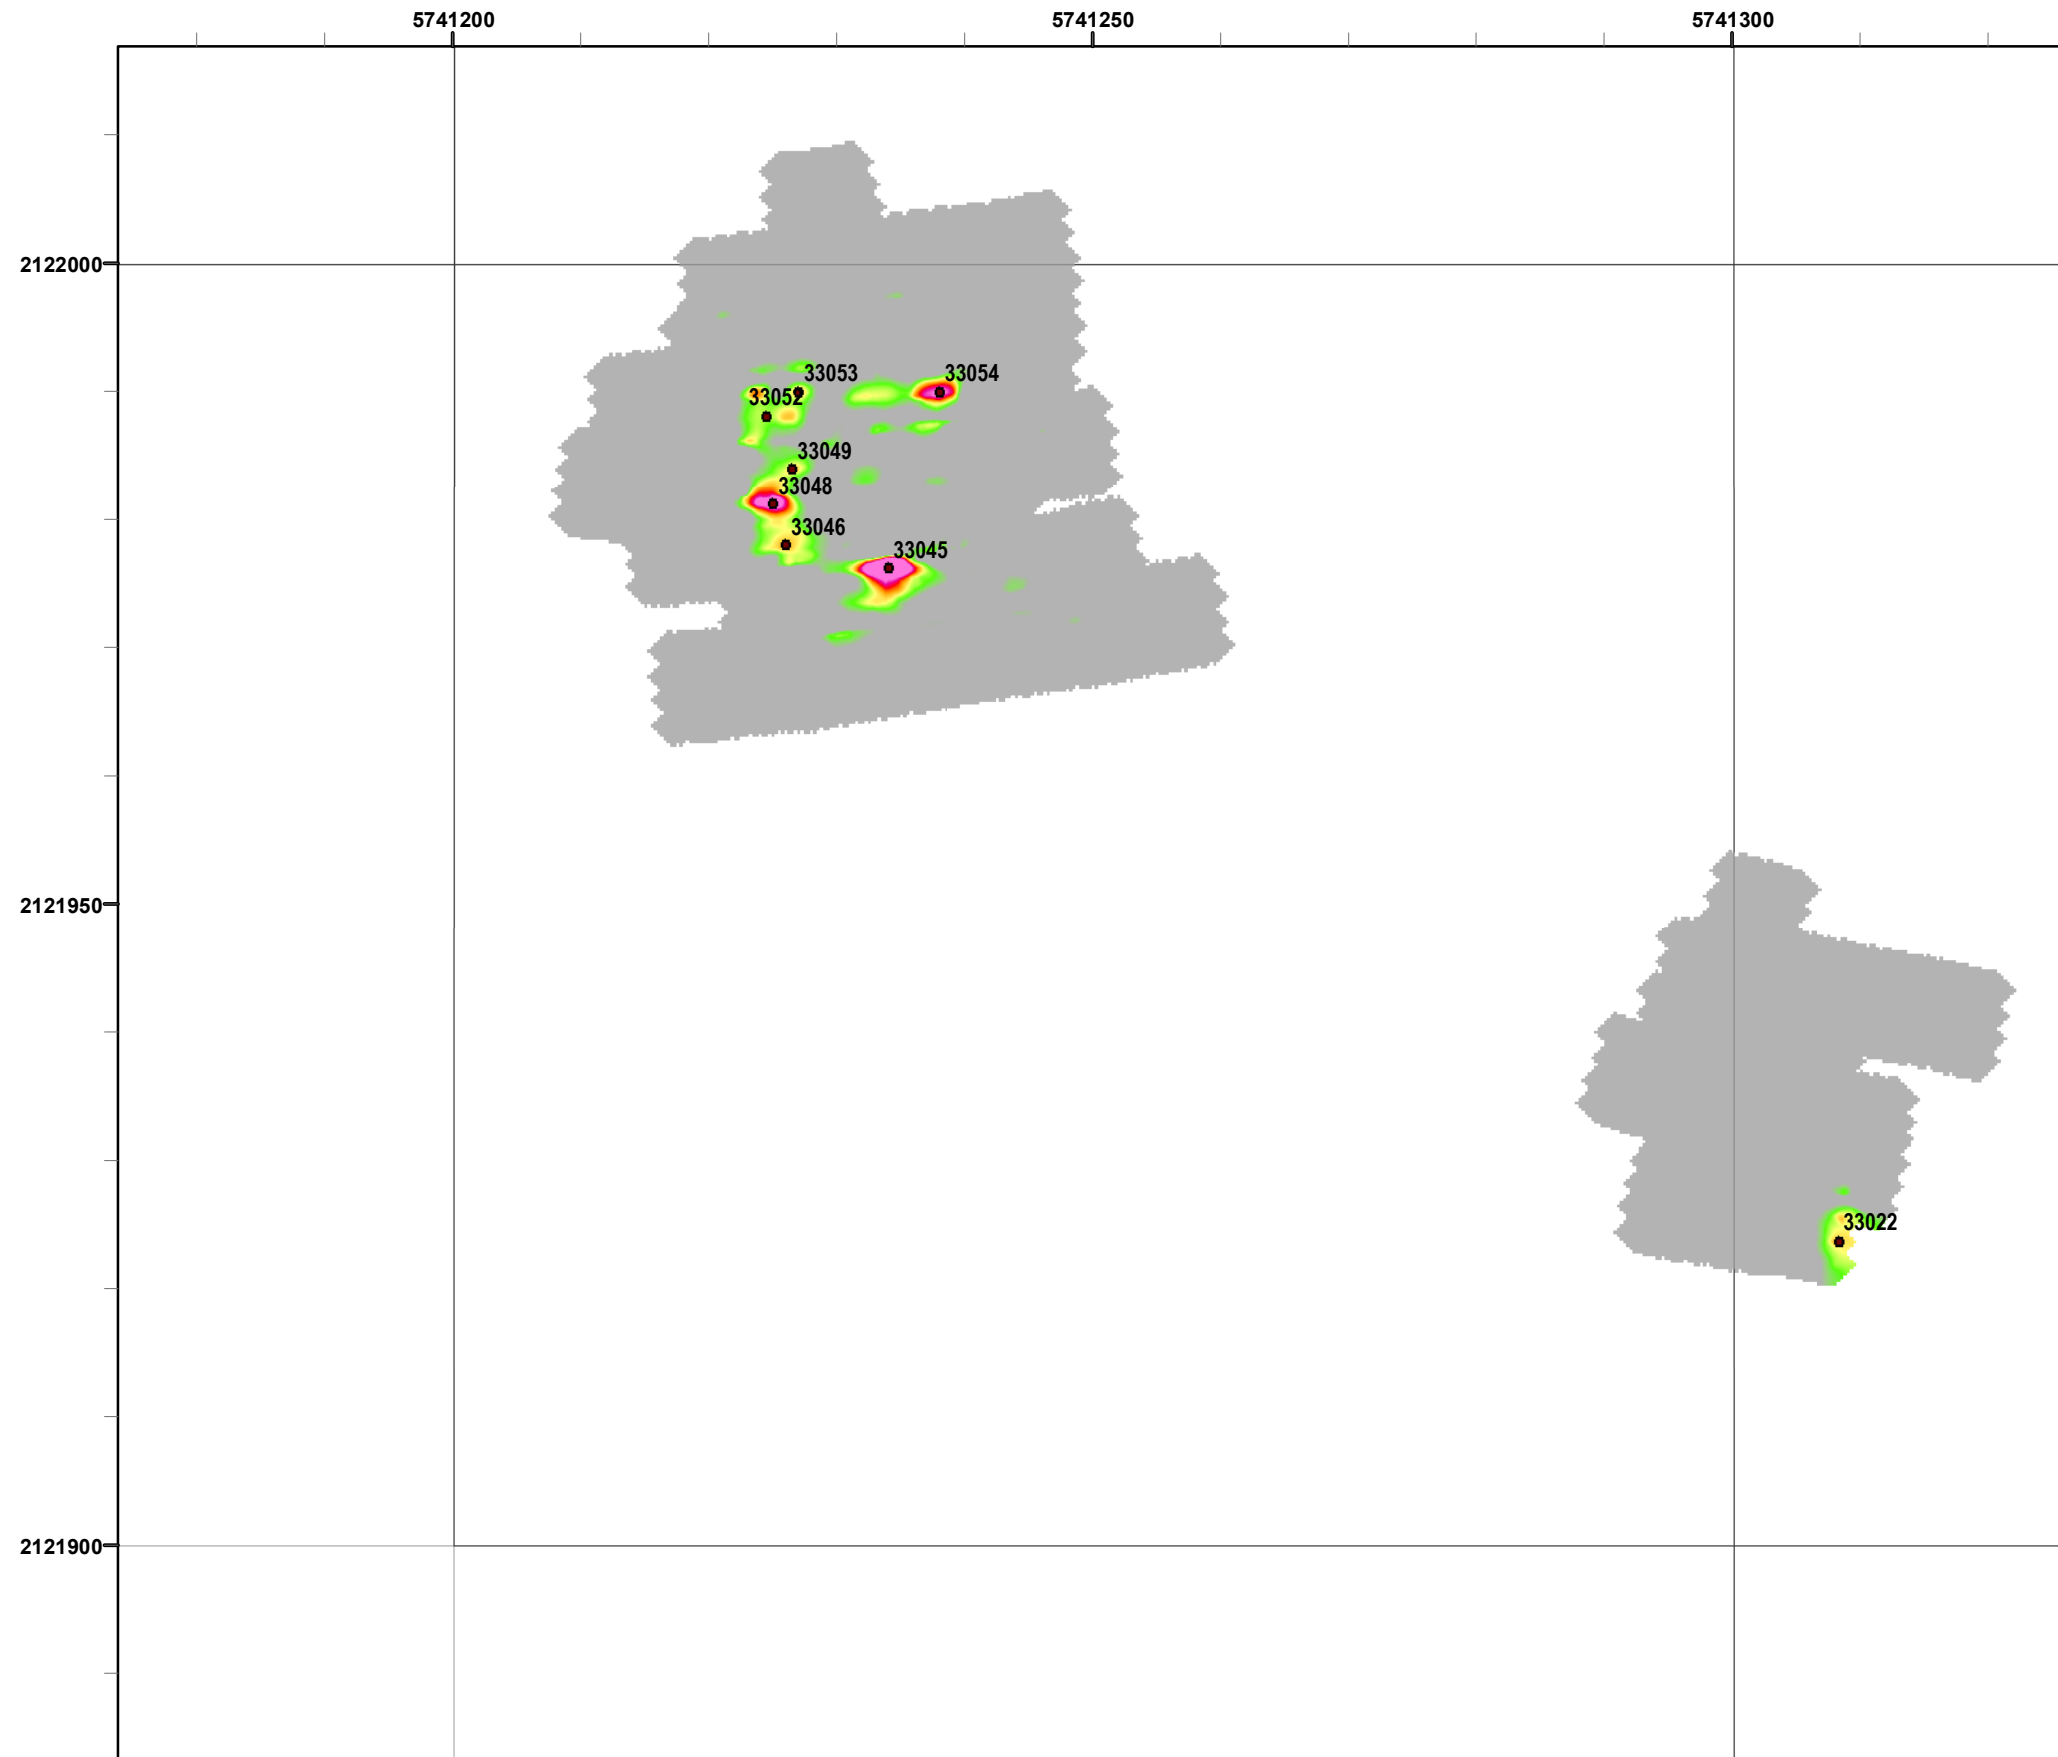

Legend

Grid B2J6J8

- 33002 Target Location
- Special Case Area and Non-Completed Work Areas
- ▬ Interim Action Ranges MRA
- ▬ Major Road

State Plane California IV, NAD 1983 (U.S. Survey Foot)

Interim Action Ranges MRA
Range 47 SCA
Geo Polygons
DGM Mapbook

FORA ESCA RP
Monterey County, California