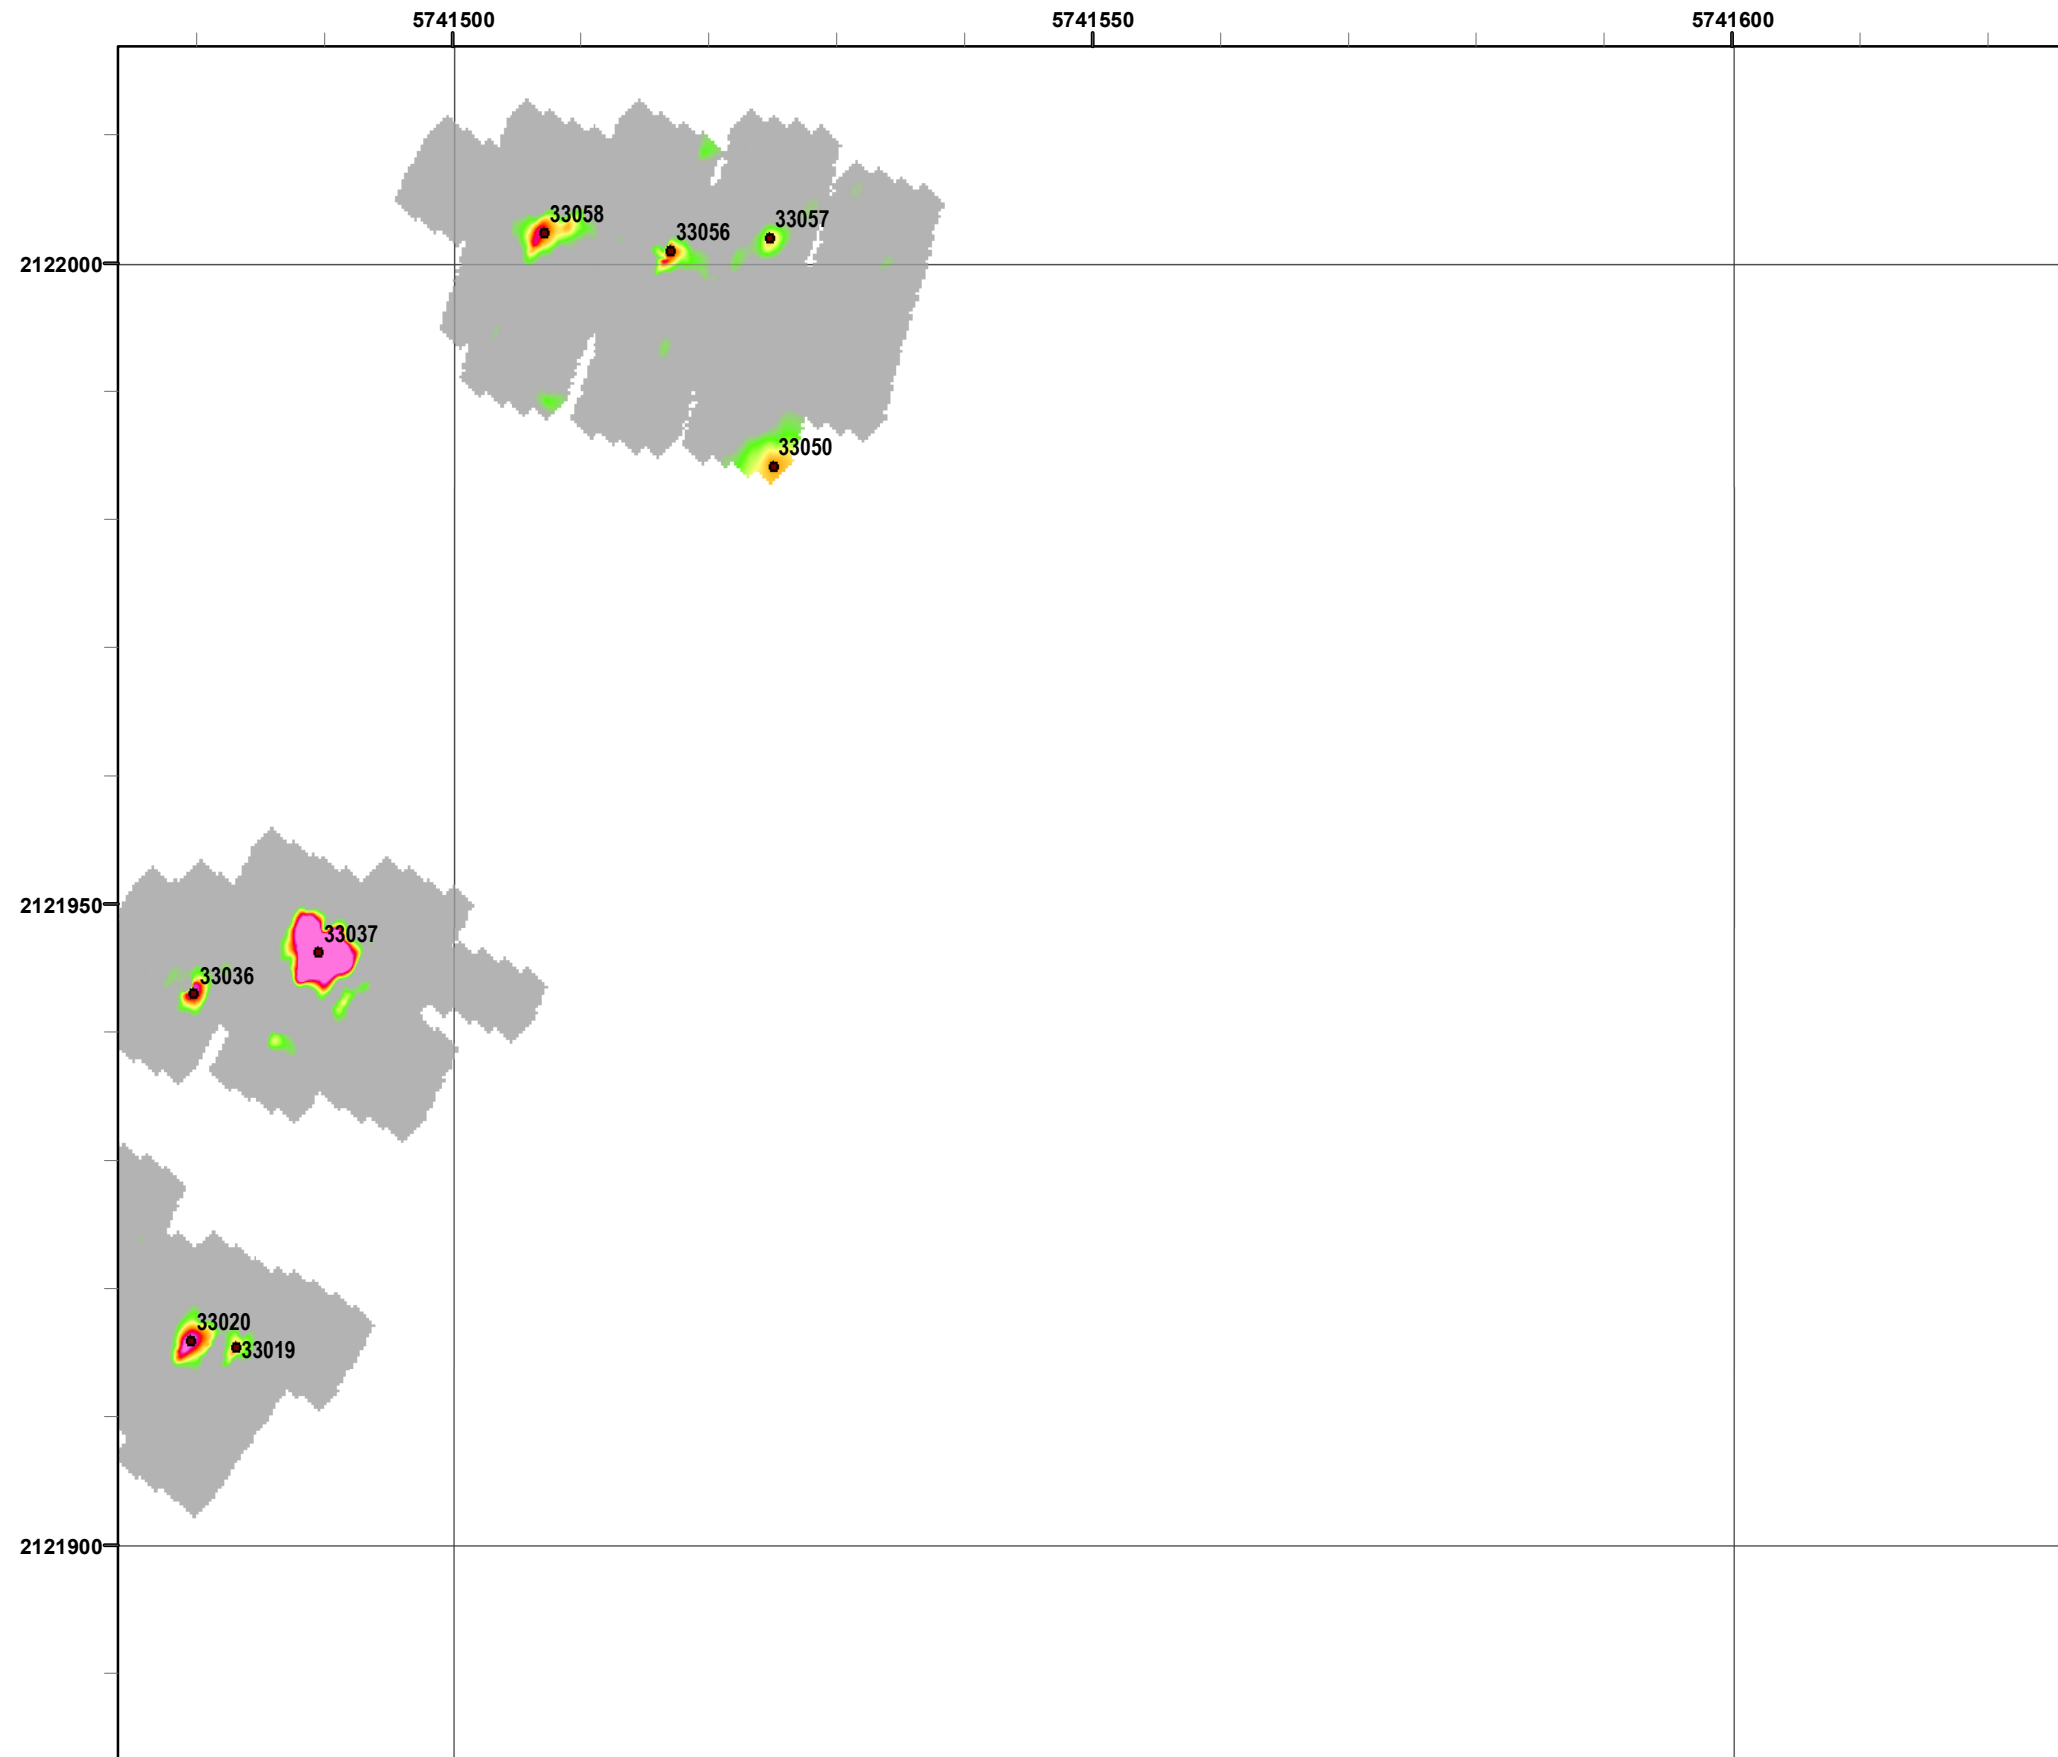

Legend

Grid B2J7J1

- 33002 Target Location
- Special Case Area and Non-Completed Work Areas
- ▬ Interim Action Ranges MRA
- ▬ Major Road

State Plane California IV, NAD 1983 (U.S. Survey Foot)

Interim Action Ranges MRA
Range 47 SCA
Geo Polygons
DGM Mapbook

FORA ESCA RP
Monterey County, California