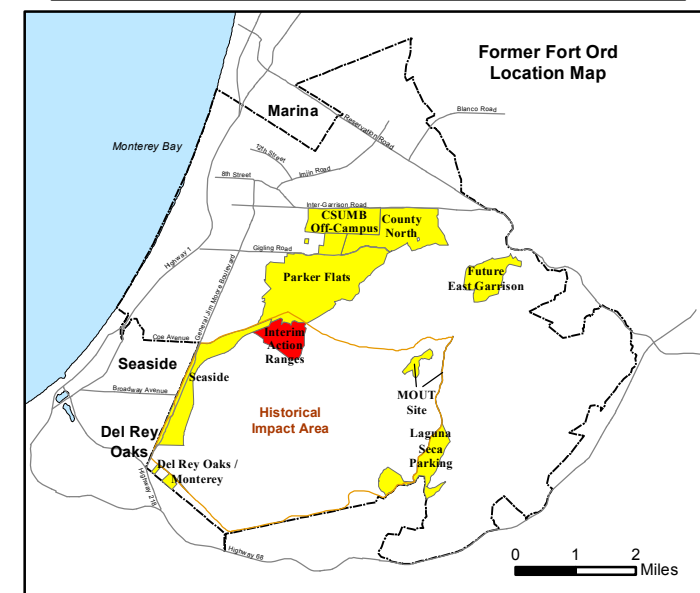

FORA ESCA RP
 Monterey County, California

Map F11 - 15

Legend

Grid B2J7J1

- 33002 Target Location
- Special Case Area and Non-Completed Work Areas
- ▬ Interim Action Ranges MRA
- ▬ Major Road

State Plane California IV, NAD 1983 (U.S. Survey Foot)