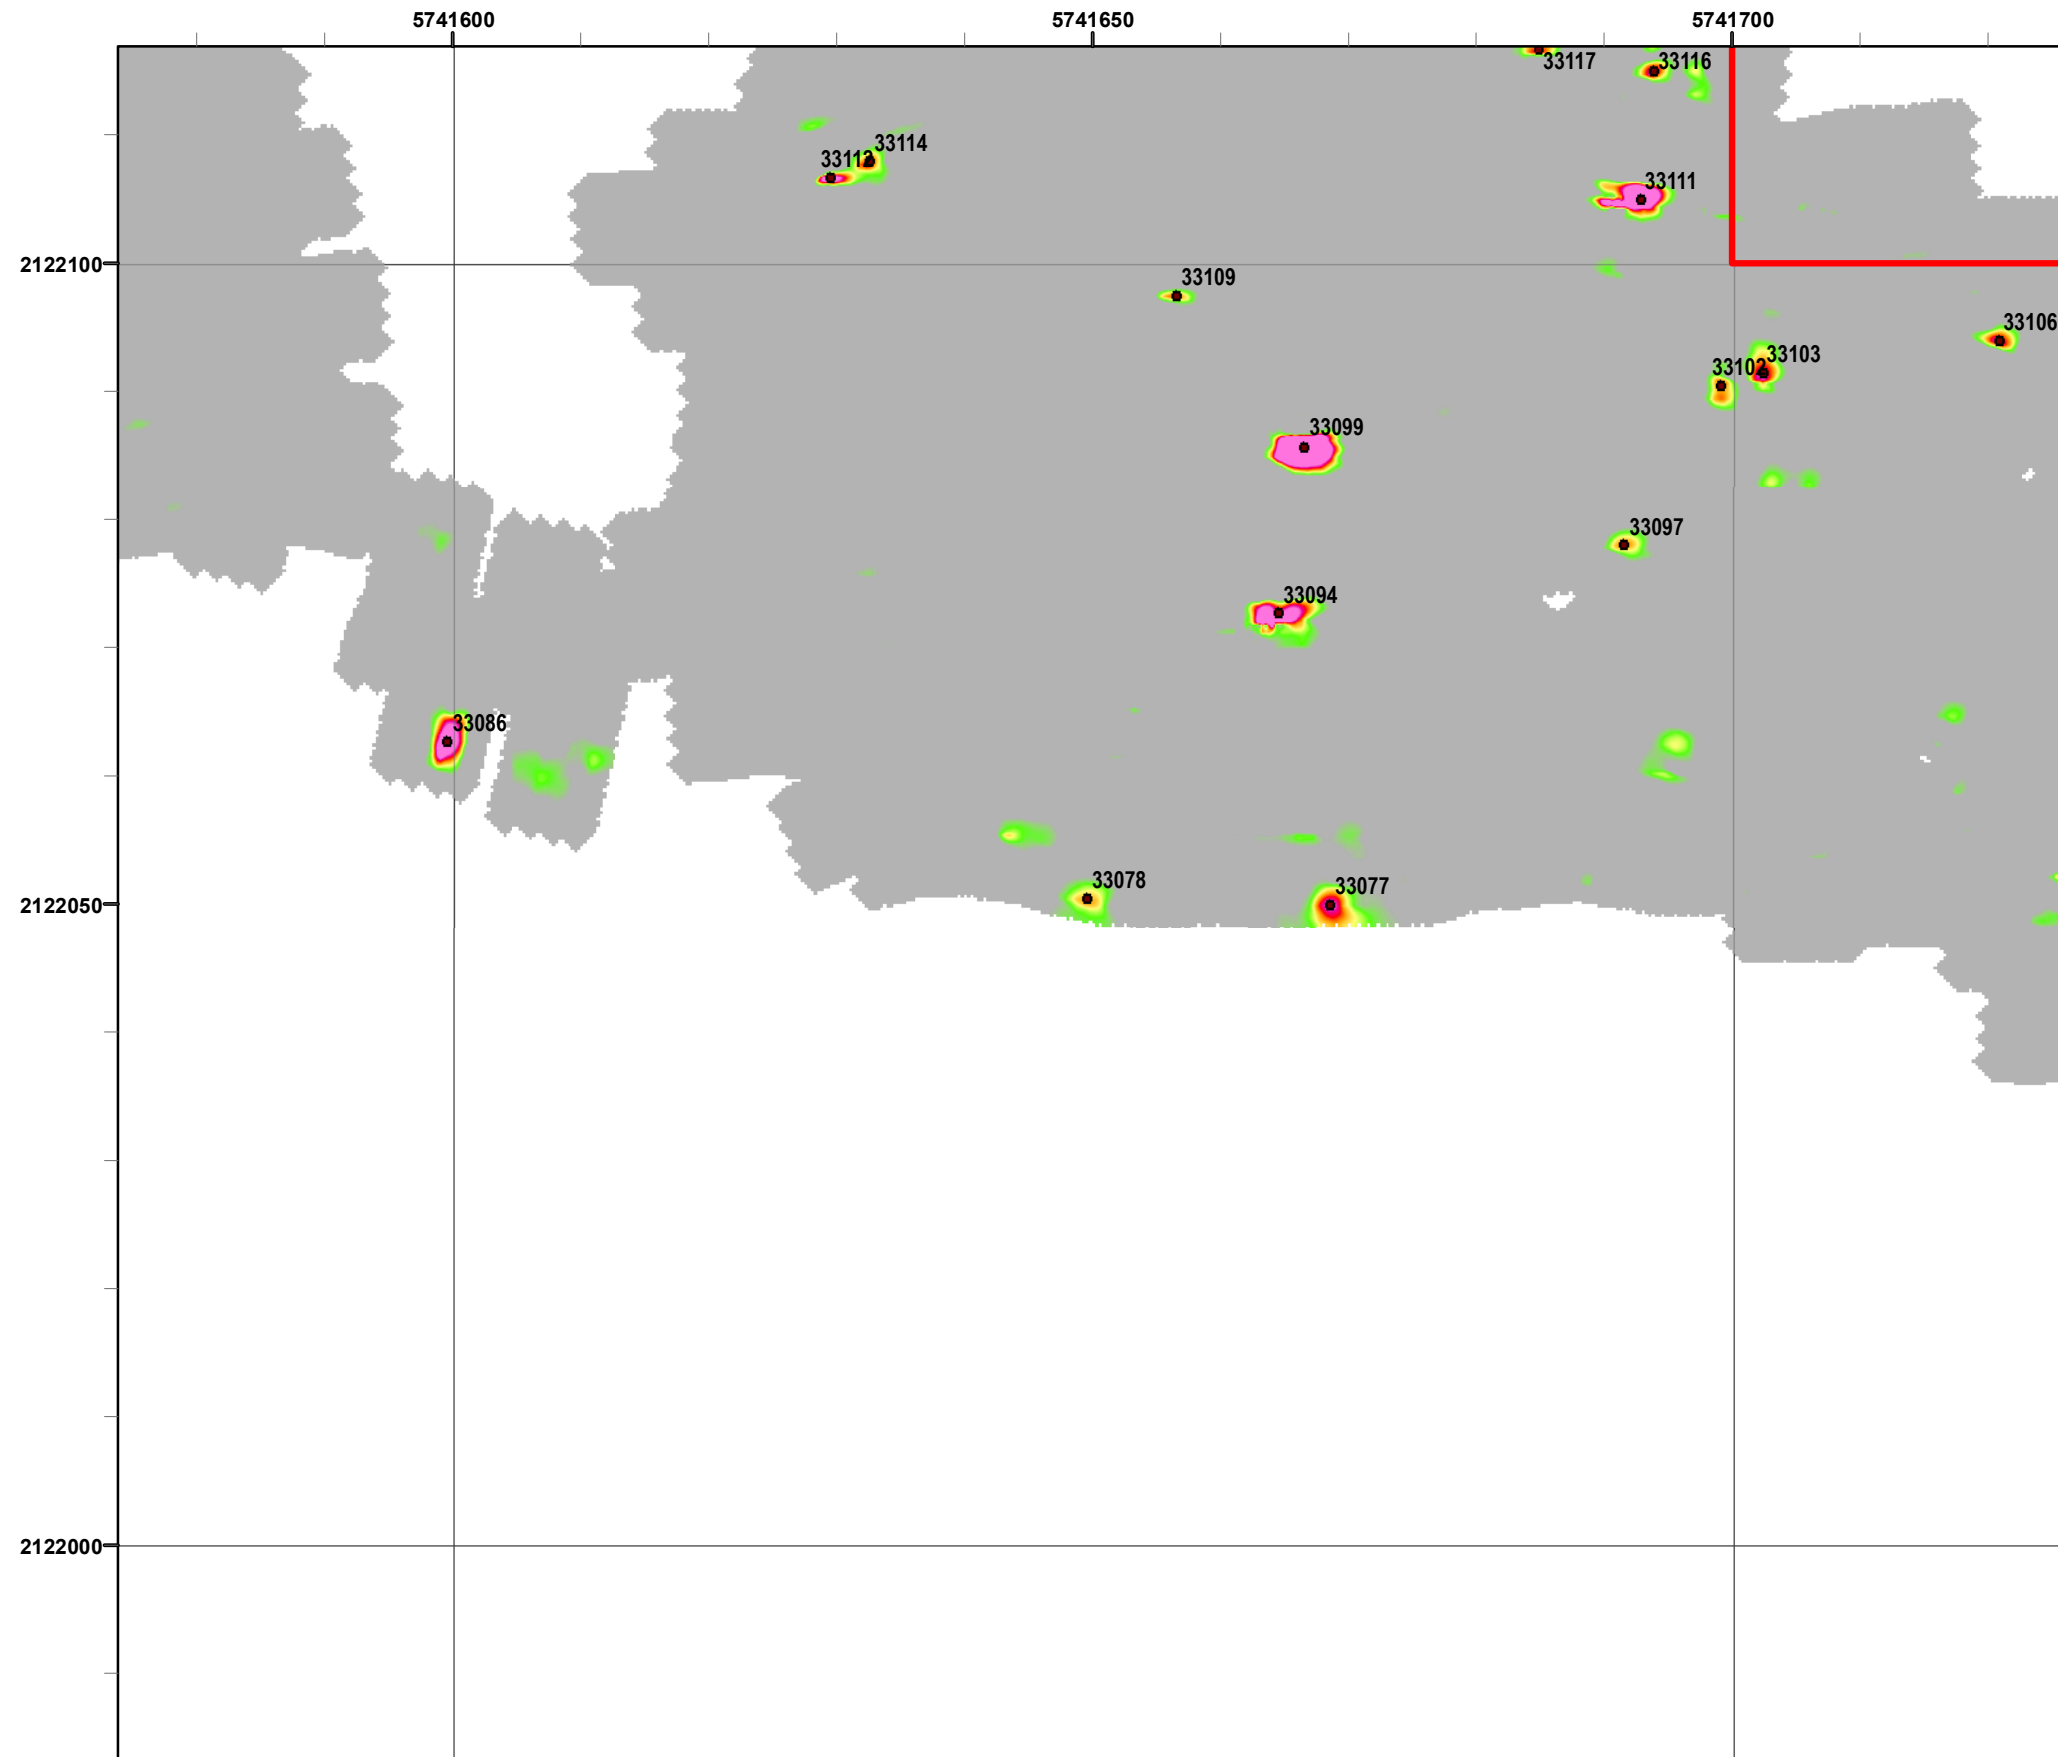

Document Path: Z:\GIS\PROJECTS\ENM\FIord\0595956_GIS\Projects\Interim Action Range\IRACR\Appendix F11-1_IAR_R47_Geo_Polygons_DGM_Mapbook.mxd

Legend

Grid C2A7A2

- 33002 Target Location
- Special Case Area and Non-Completed Work Areas
- ▬ Interim Action Ranges MRA
- ▬ Major Road