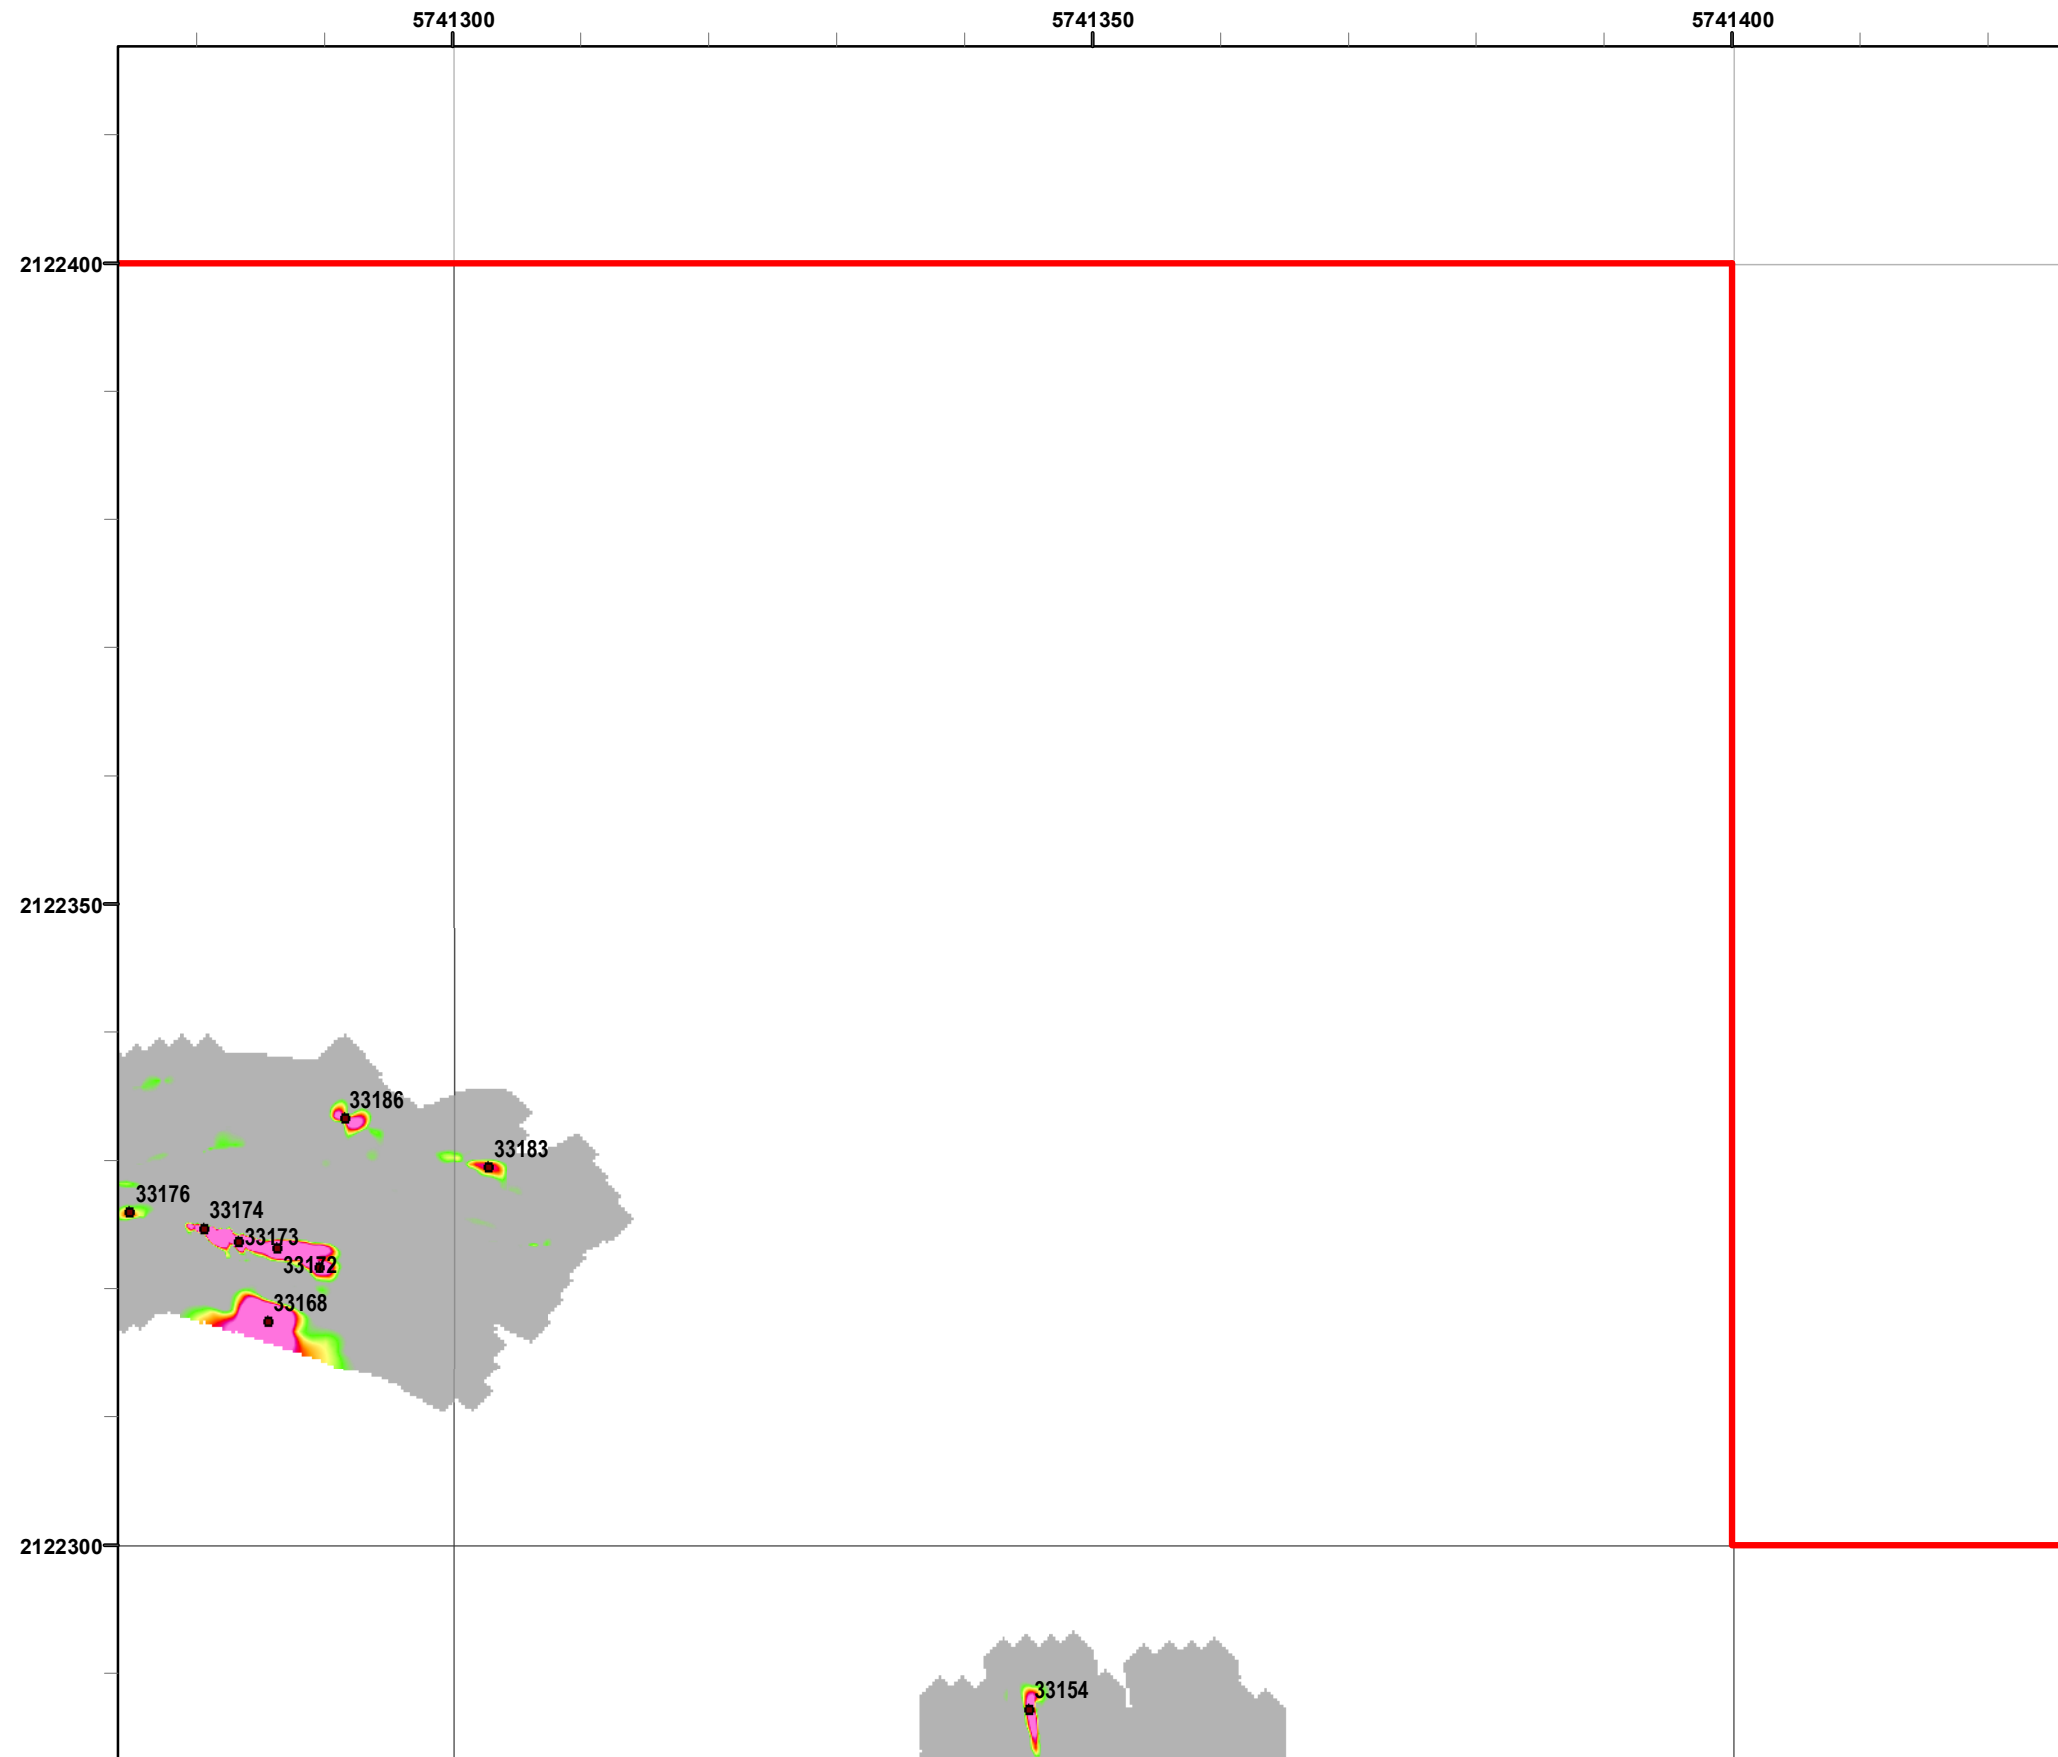

Document Path: Z:\GIS\PROJECTS\ENM\FIord\0595956_GIS\Projects\Interim Action Ranges\IRACR\Appendix F11-1_IAR_R47_Geo_Polygons_DGM_Mapbook.mxd