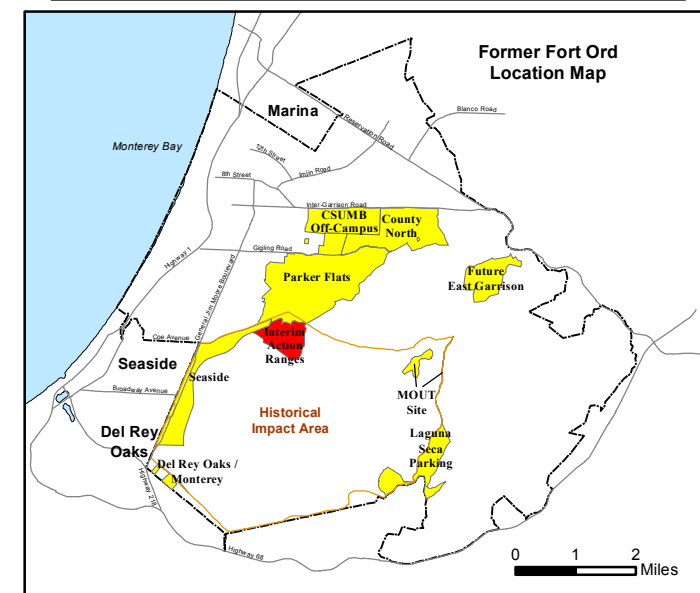

Legend

Grid B2J7G2

- 33002 Target Location
- Special Case Area and Non-Completed Work Areas
- ▬ Interim Action Ranges MRA
- ▬ Major Road