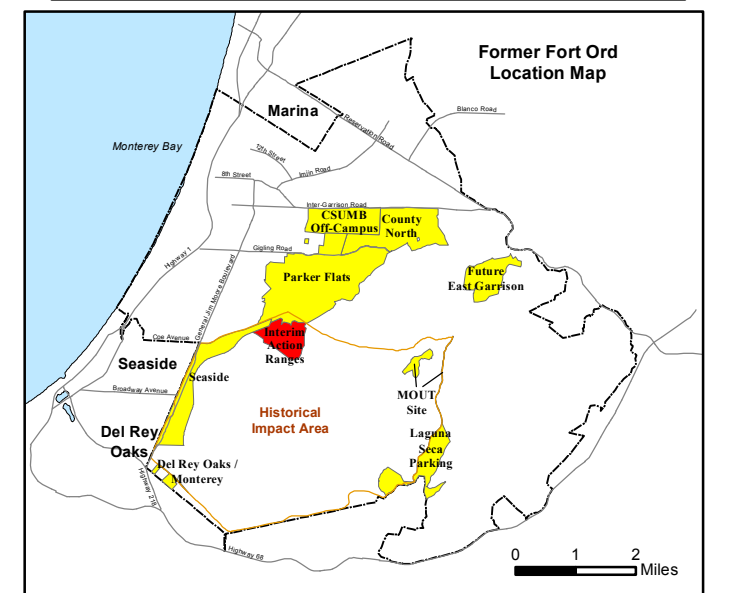

Legend

Grid C2A7A2

- 33002 Target Location
- Special Case Area and Non-Completed Work Areas
- ▬ Interim Action Ranges MRA
- ▬ Major Road