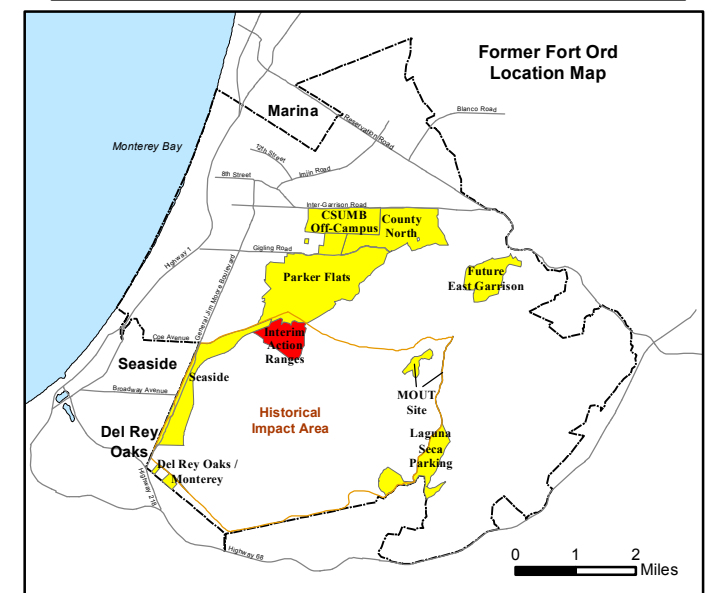

Legend

Grid C2A7B1

- 33002 Target Location
- Special Case Area and Non-Completed Work Areas
- ▬ Interim Action Ranges MRA
- ▬ Major Road