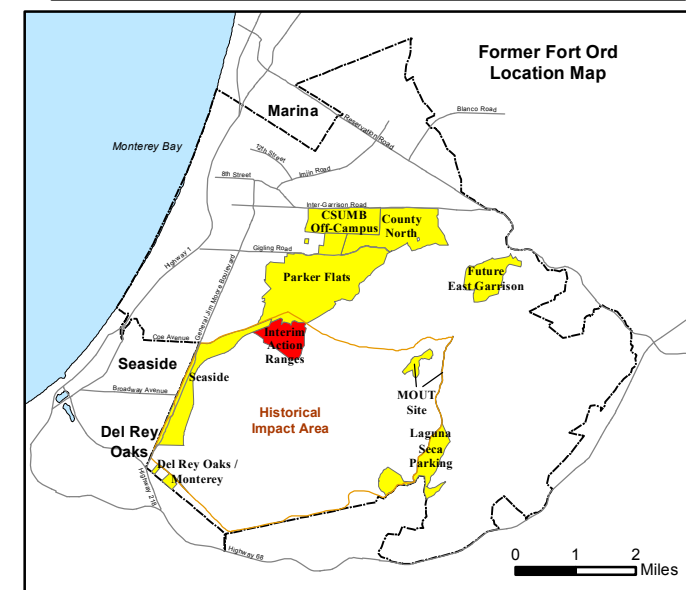

Legend

Grid B2J7H3

- 33002 Target Location
- Special Case Area and Non-Completed Work Areas
- --- Interim Action Ranges MRA
- Major Road