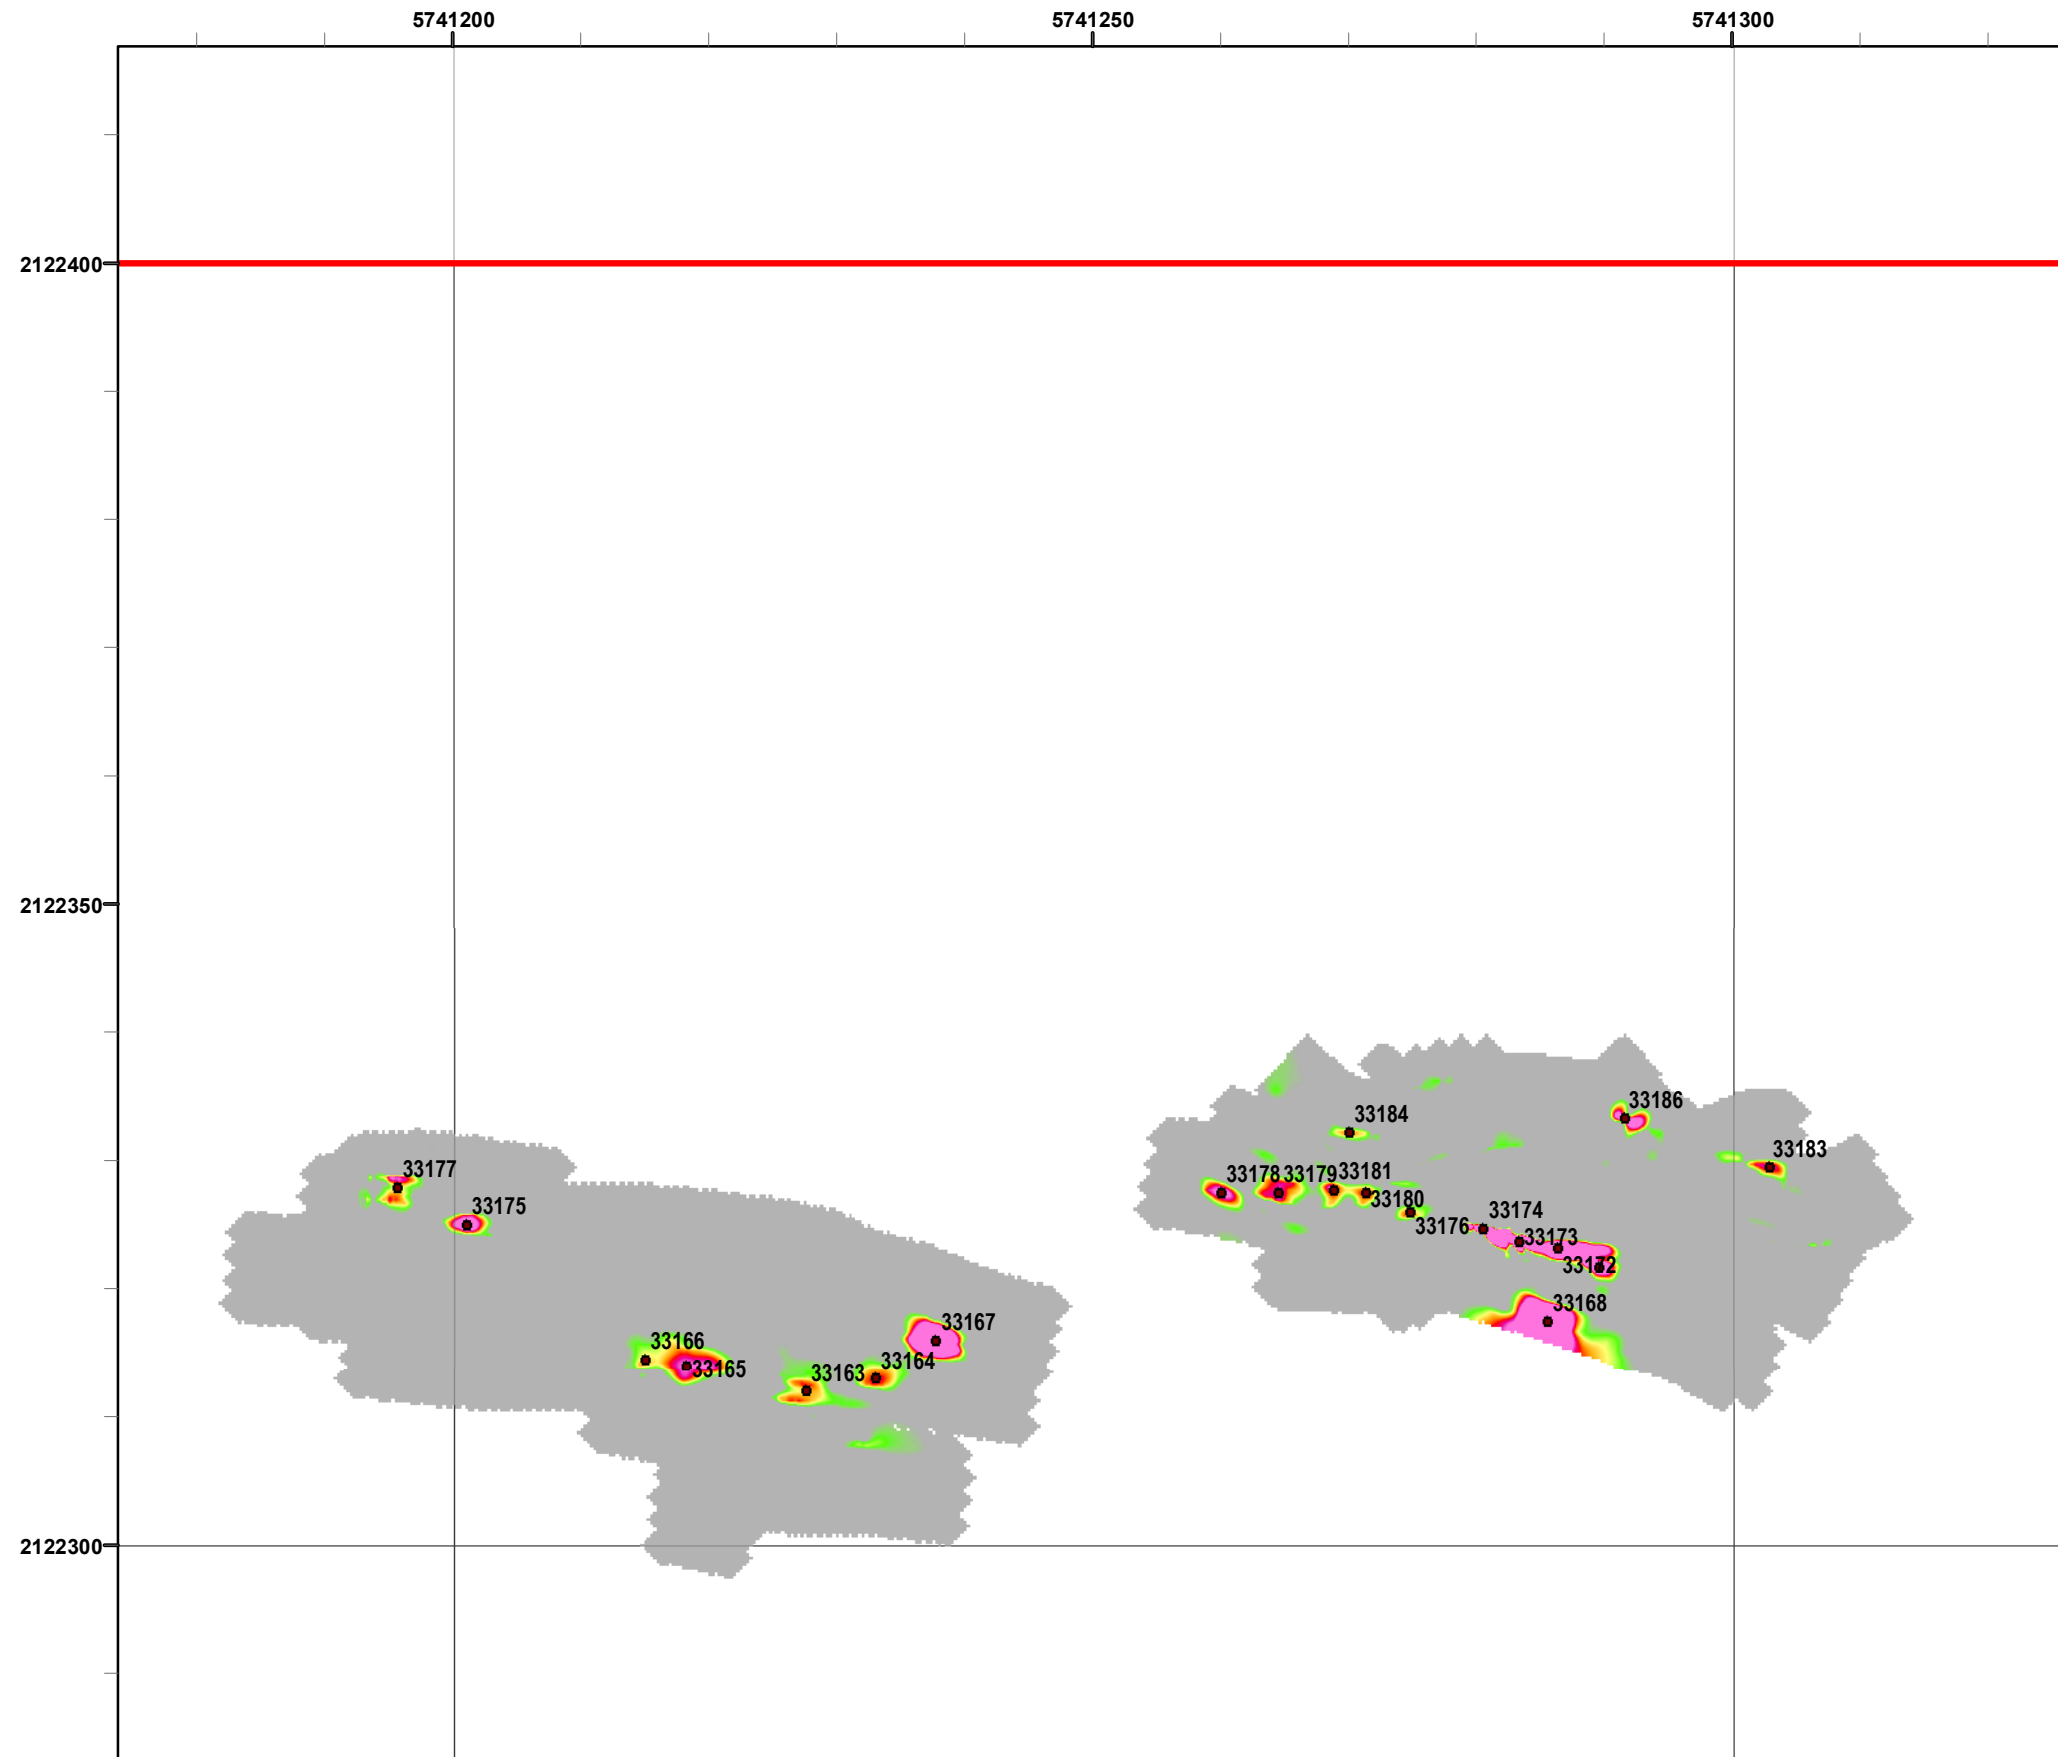

Legend

Grid C2A6D7

- 33002 Target Location
- Special Case Area and Non-Completed Work Areas
- ▬ Interim Action Ranges MRA
- ▬ Major Road

State Plane California IV, NAD 1983 (U.S. Survey Foot)

Interim Action Ranges MRA
Range 47 SCA
Geo Polygons
DGM Mapbook
 FORA ESCA RP
 Monterey County, California