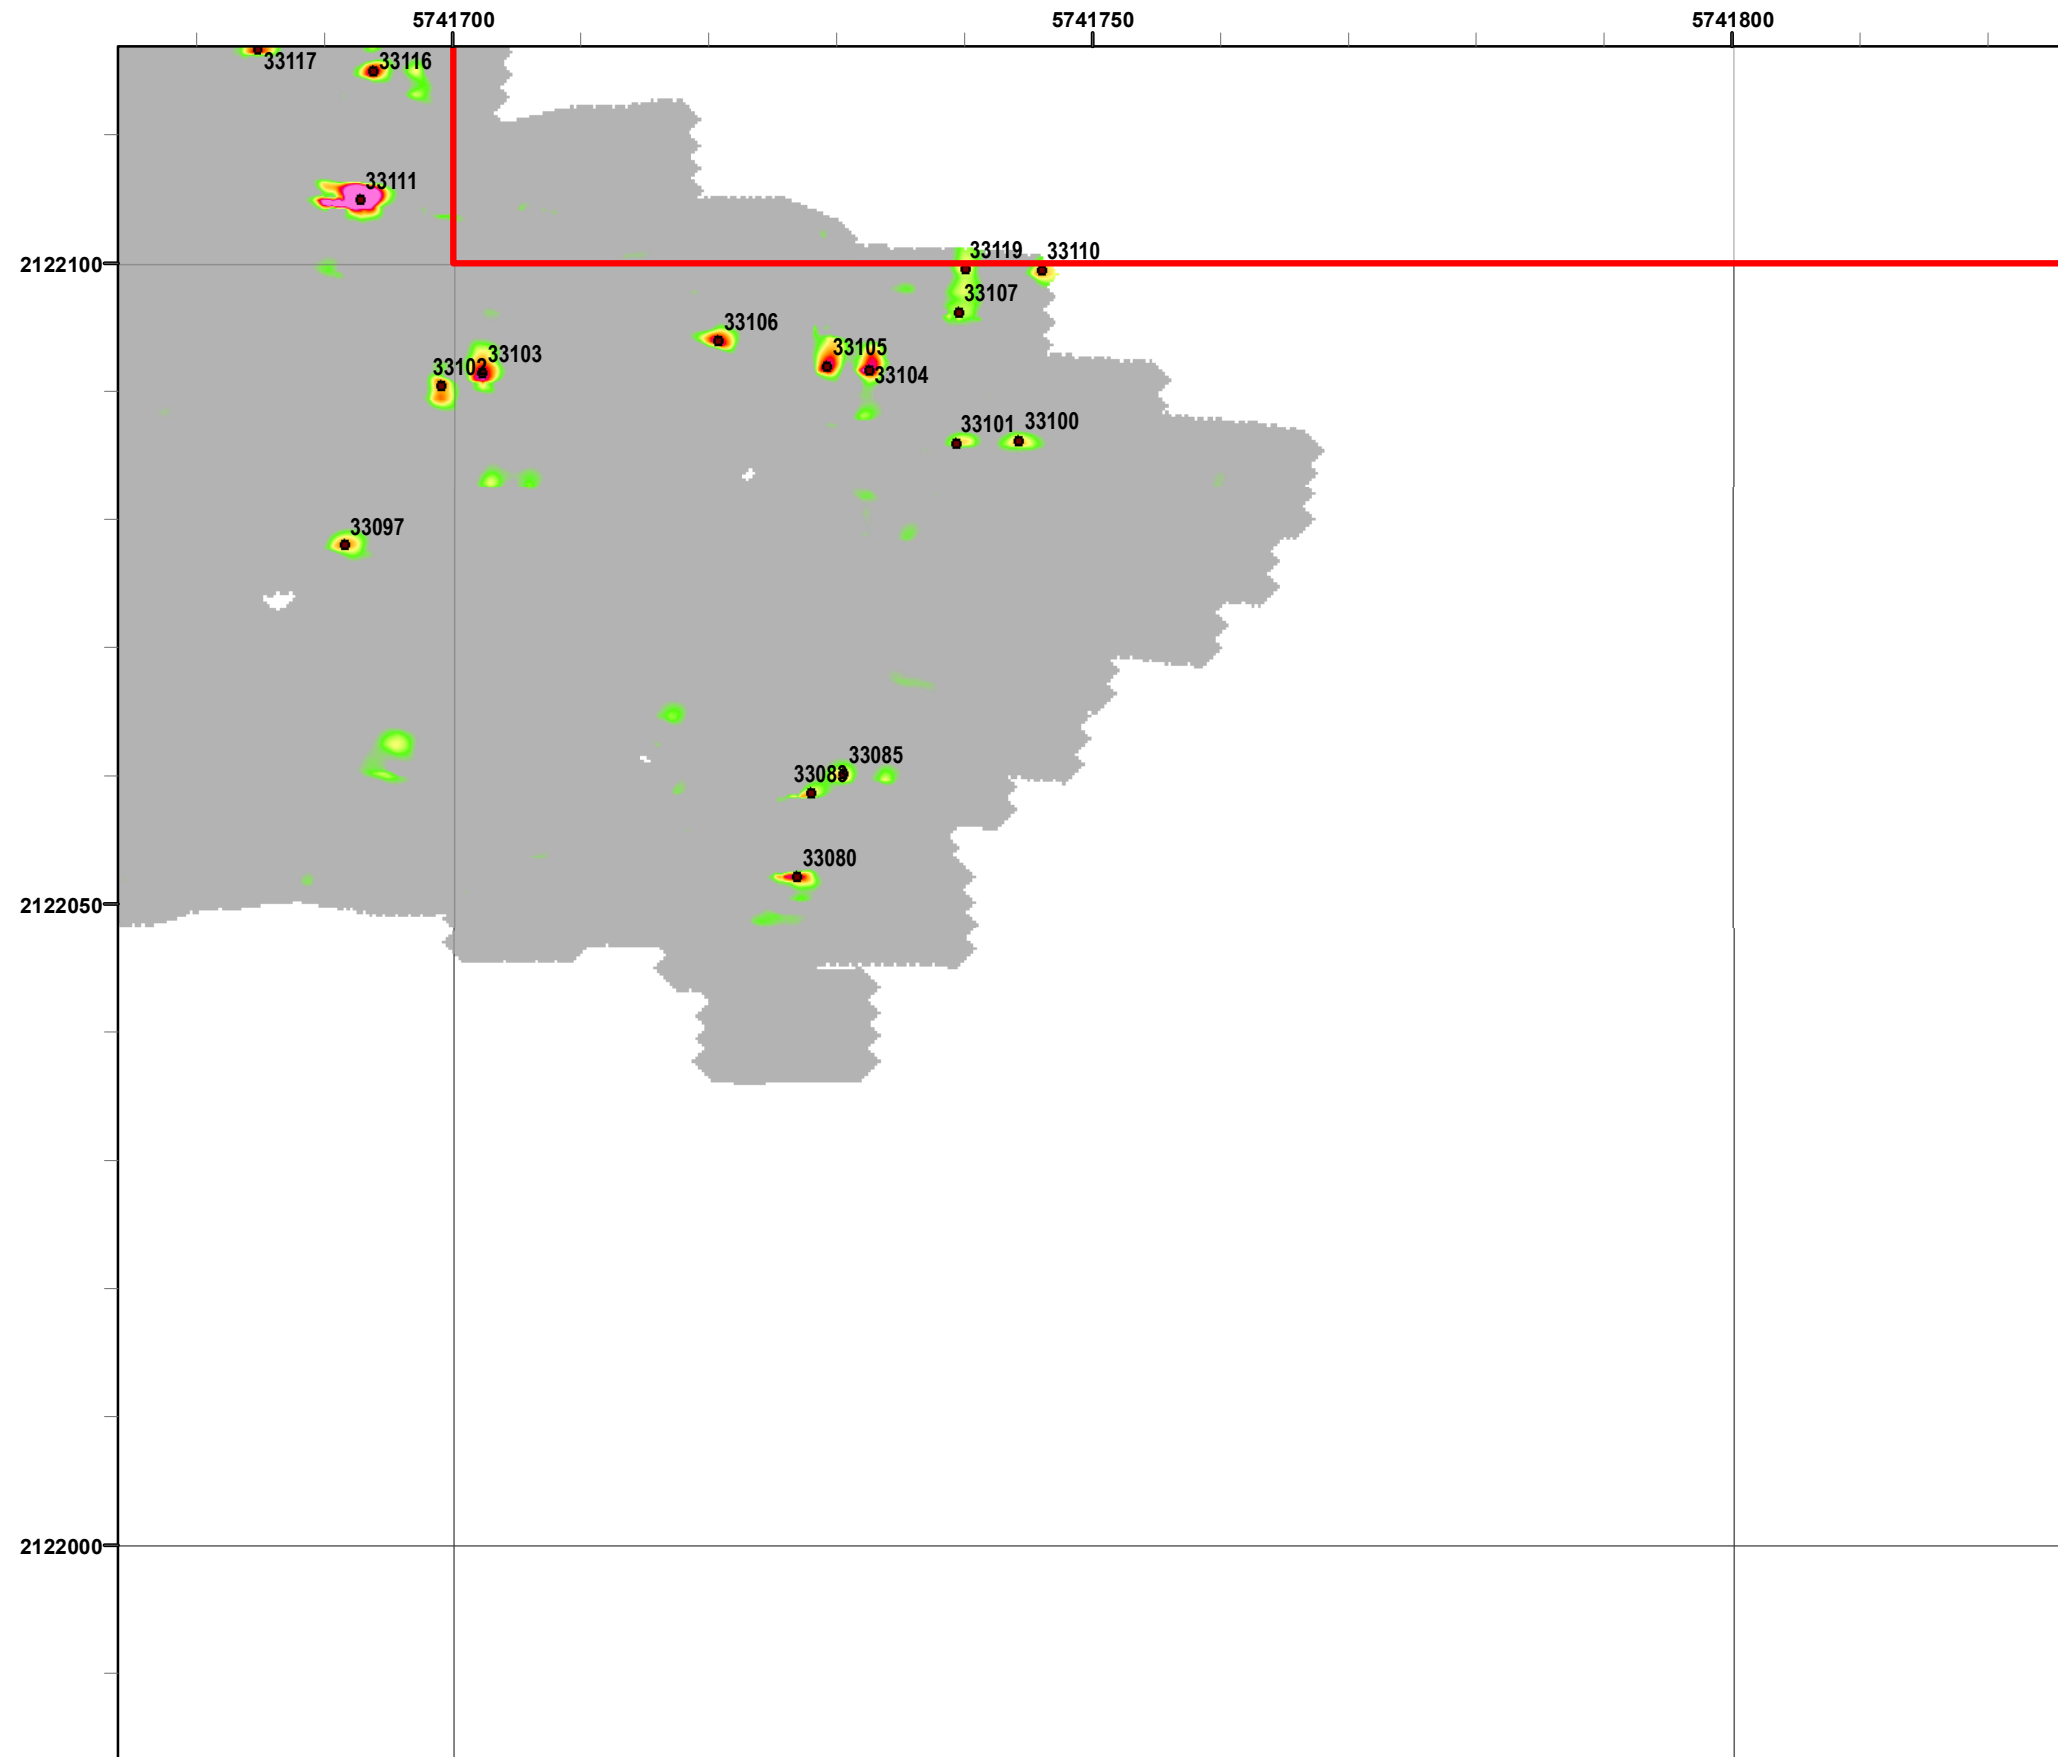

Legend

Grid C2A7A3

- 33002 Target Location
- Special Case Area and Non-Completed Work Areas
- ▬ Interim Action Ranges MRA
- ▬ Major Road

State Plane California IV, NAD 1983 (U.S. Survey Foot)

Interim Action Ranges MRA
Range 47 SCA
Geo Polygons
DGM Mapbook

FORA ESCA RP
Monterey County, California