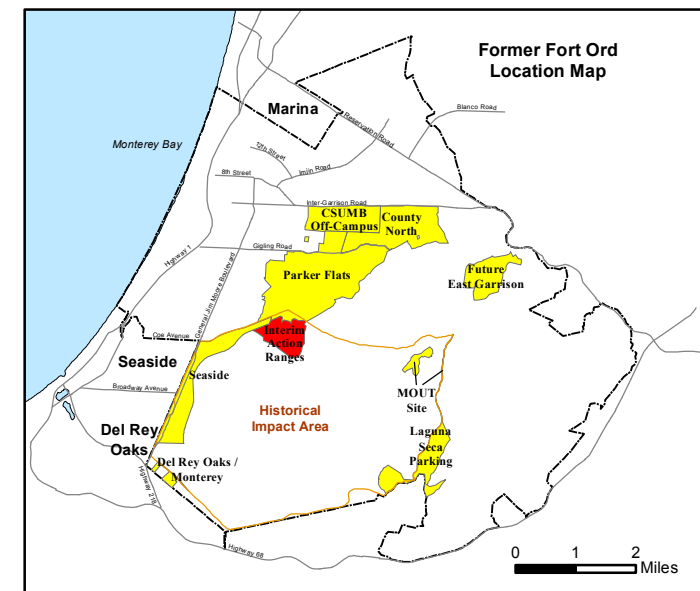

Legend

Grid C2A6A7

- 33002 Target Location
- Special Case Area and Non-Completed Work Areas
- --- Interim Action Ranges MRA
- Major Road