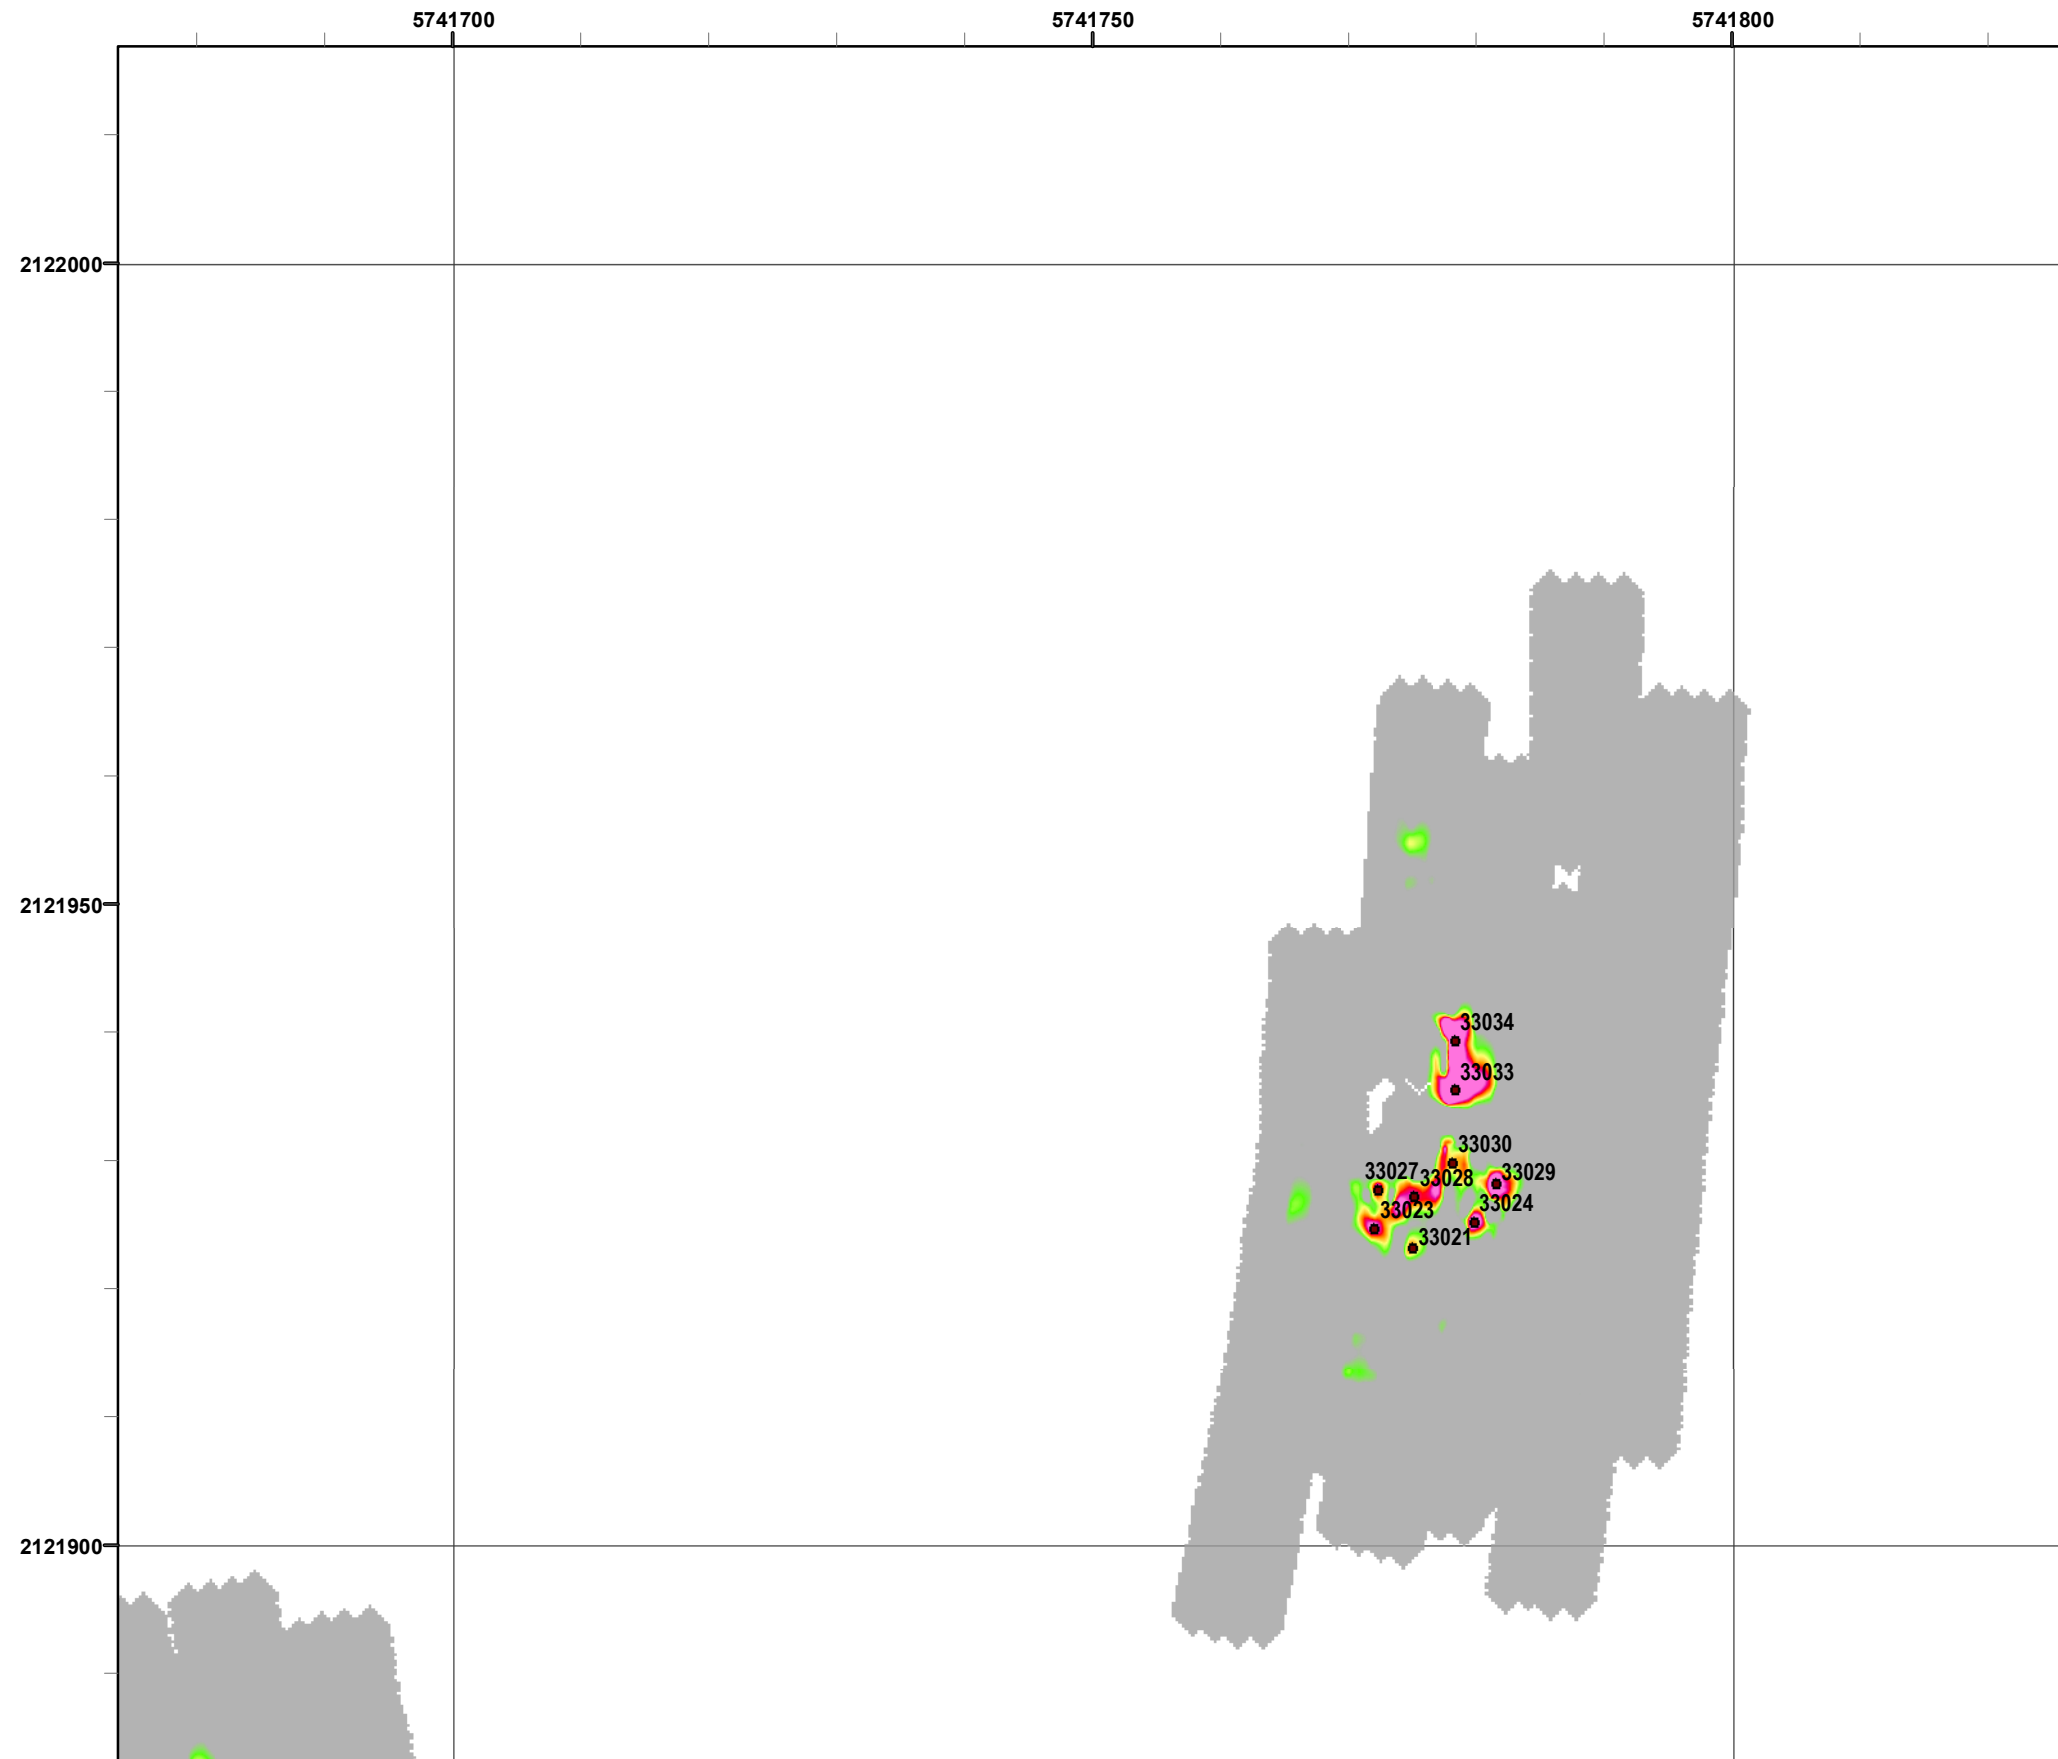

Legend

Grid B2J7J3

- 33002 Target Location
- Special Case Area and Non-Completed Work Areas
- --- Interim Action Ranges MRA
- Major Road

State Plane California IV, NAD 1983 (U.S. Survey Foot)

Interim Action Ranges MRA
Range 47 SCA
Geo Polygons
DGM Mapbook

FORA ESCA RP
Monterey County, California