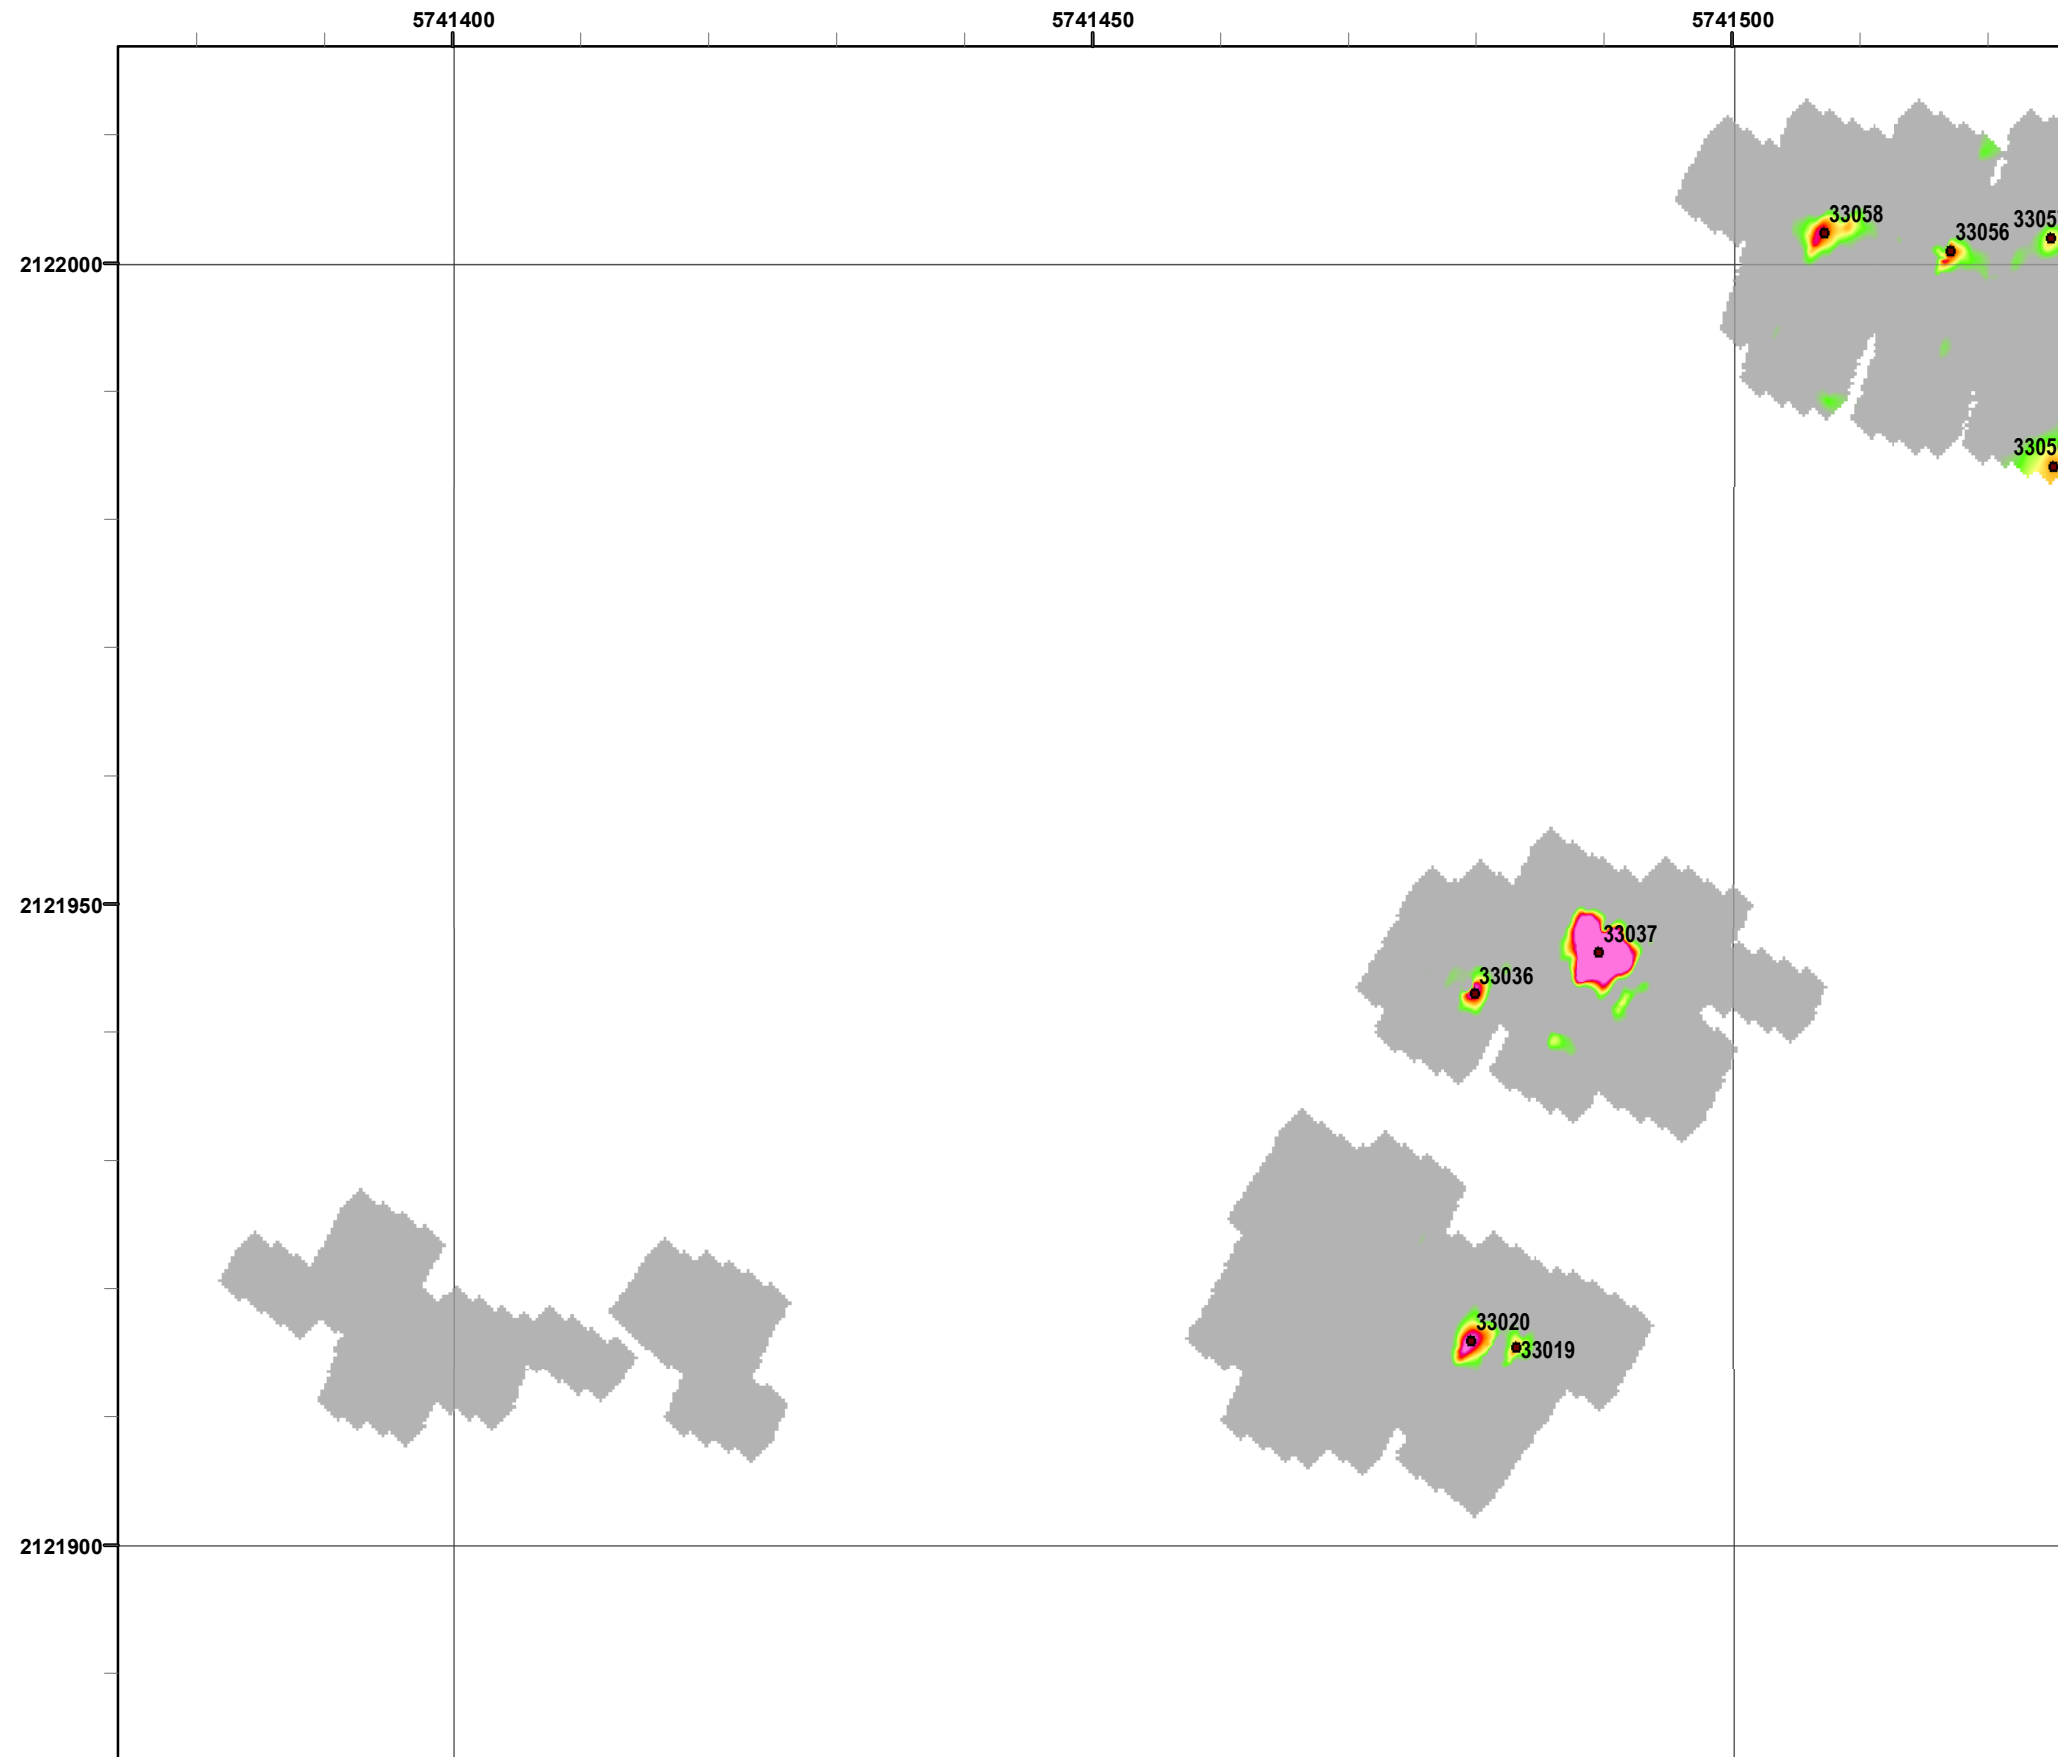

Document Path: Z:\GIS\PROJECTS\ENM\FIord\0595956_GIS\Projects\Interim Action Ranges\IRACR\Appendix F11-1_IAR_R47_Geo_Polygons_DGM_Mapbook.mxd

Legend

Grid B2J6J0

- 33002 Target Location
- Special Case Area and Non-Completed Work Areas
- --- Interim Action Ranges MRA
- Major Road