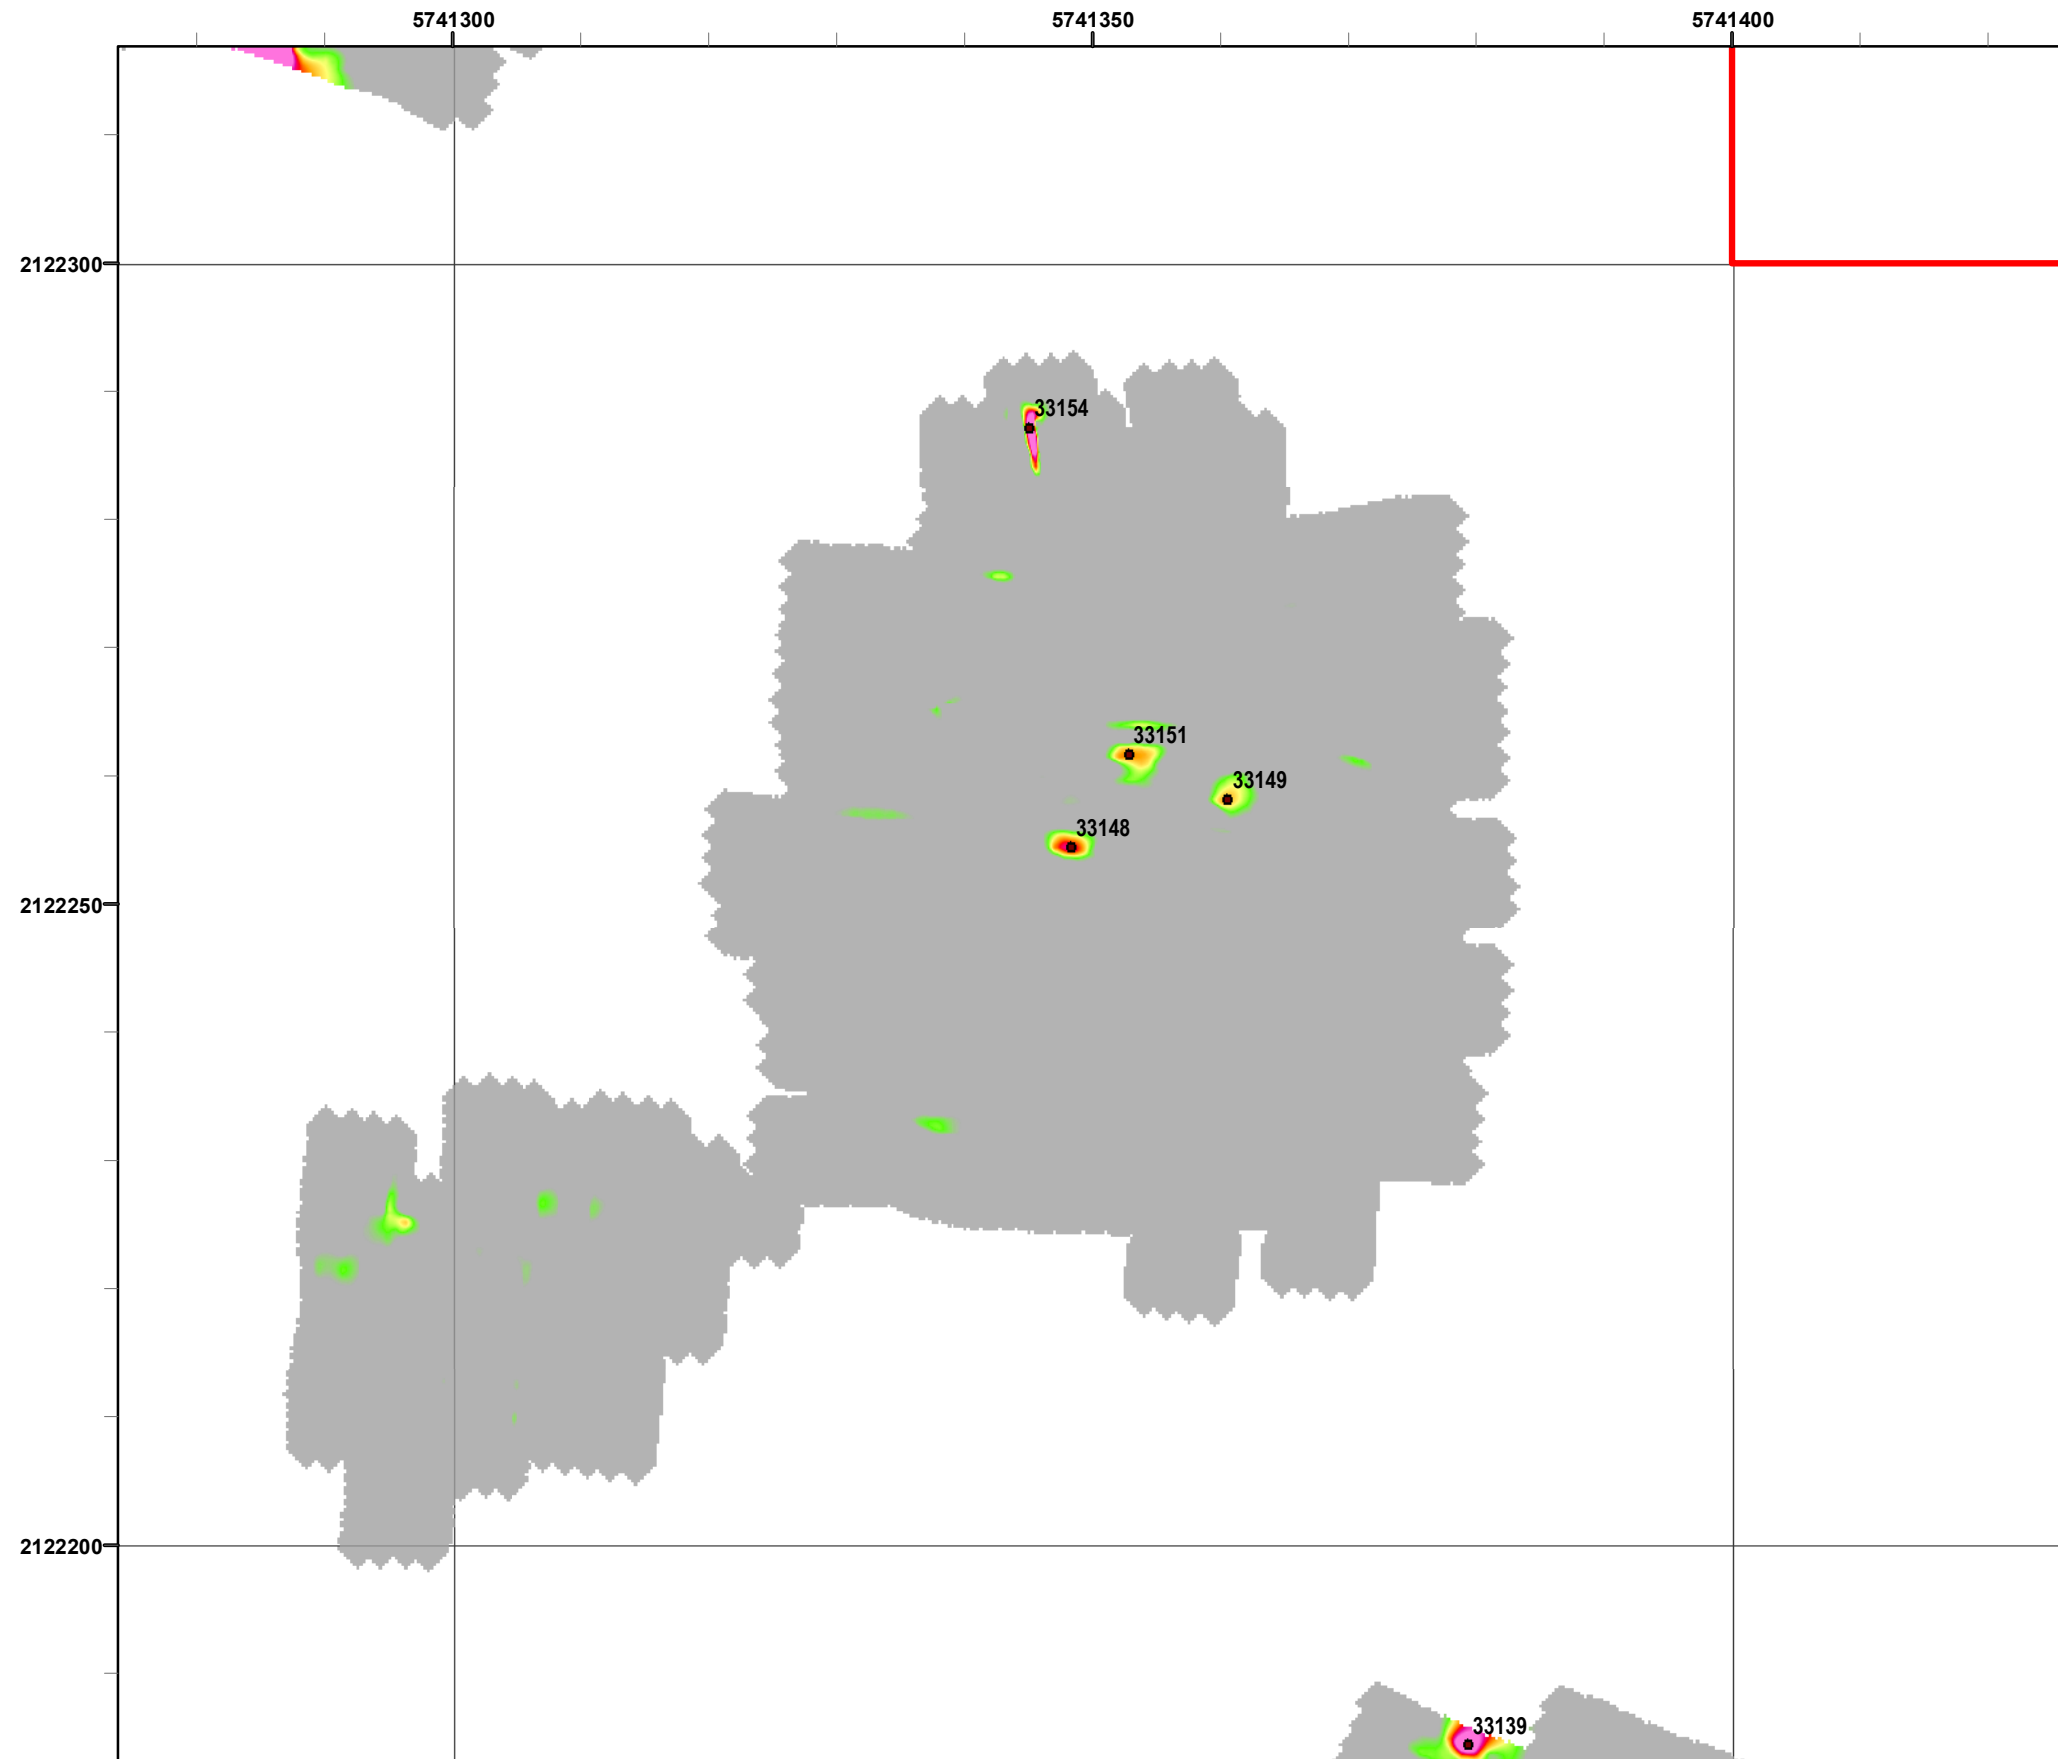

Legend Grid C2A6C8

- Target Location
- Special Case Area and Non-Completed Work Areas
- Interim Action Ranges MRA
- Major Road

State Plane California IV, NAD 1983 (U.S. Survey Foot)

Interim Action Ranges MRA
Range 47 SCA
Geo Polygons
DGM Mapbook
 FORA ESCA RP
 Monterey County, California