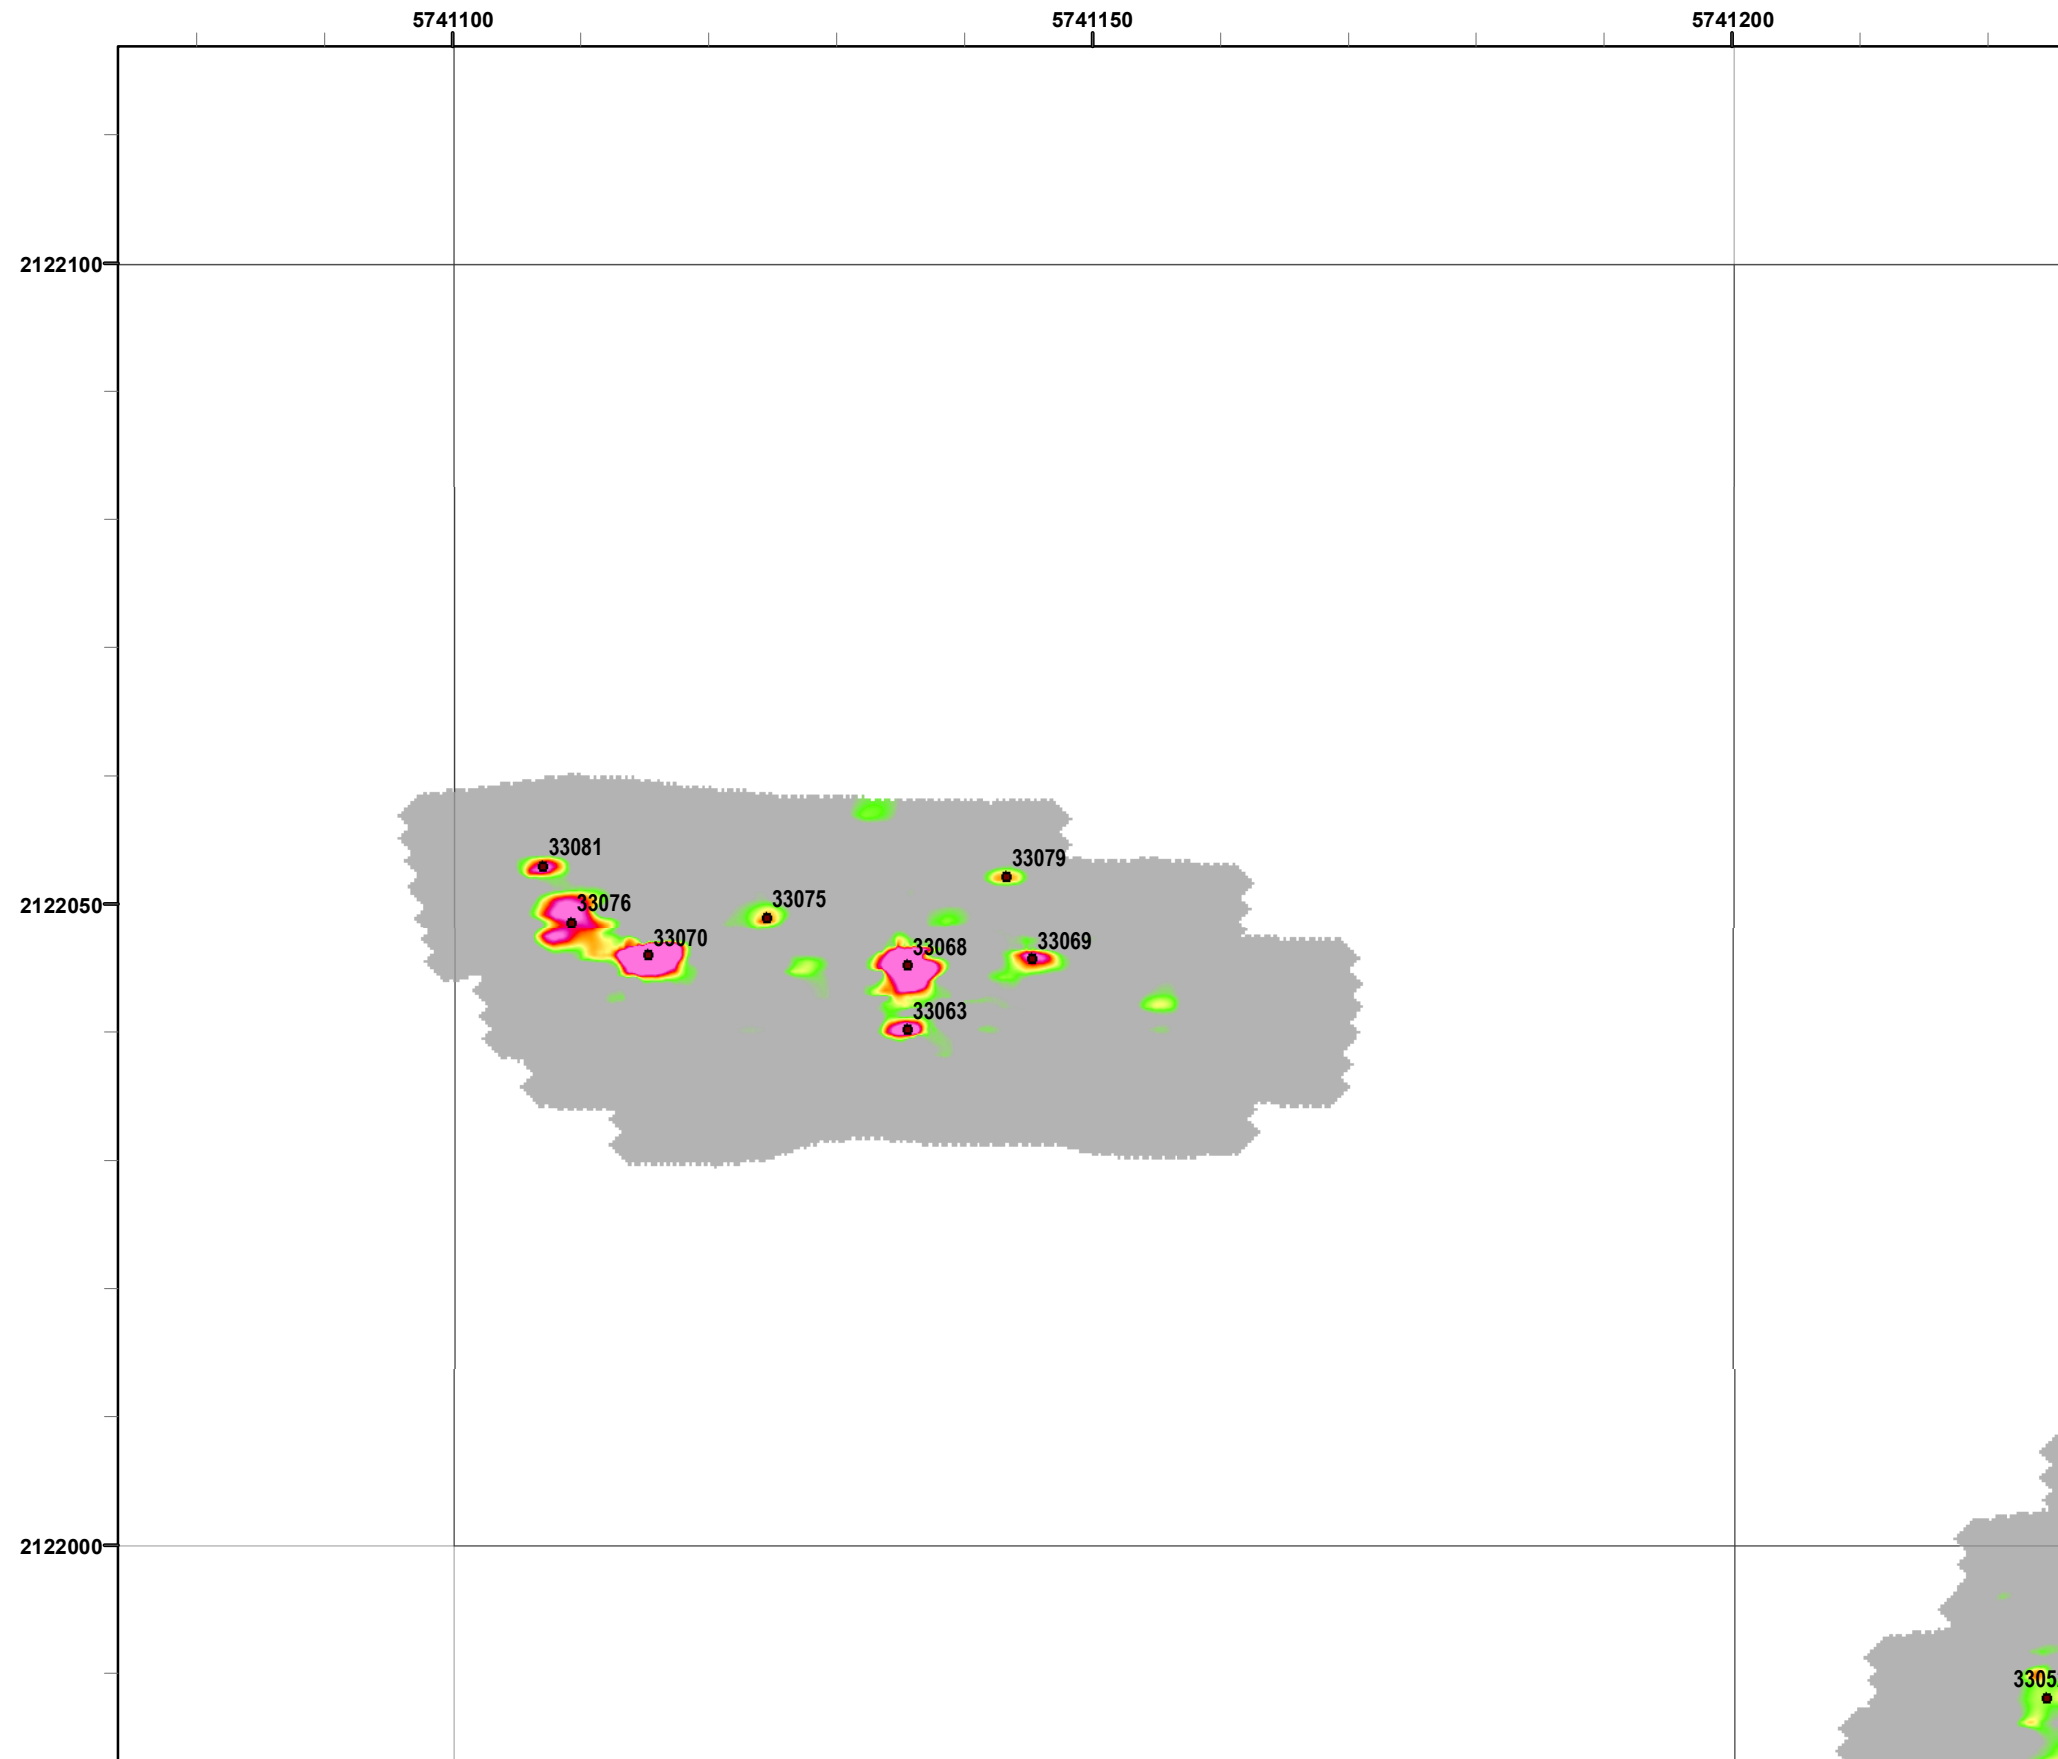

Document Path: Z:\GIS\PROJECTS\ENVI\01059516_GIS\Projects\Interim Action Ranges\IRACR\Appendix F\F11-1_IAR_R47_Geo_Polygons_DGM_Mapbook.mxd