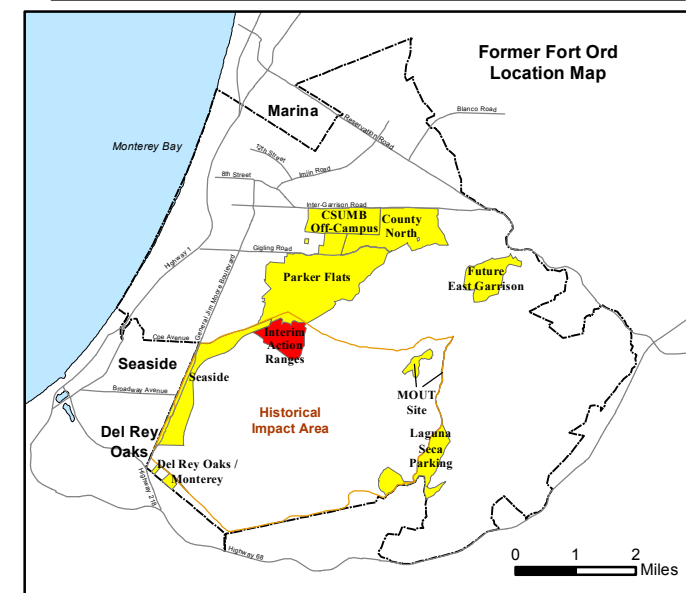

State Plane California IV, NAD 1983 (U.S. Survey Foot)

Interim Action Ranges MRA
Range 47 SCA
Geo Polygons
DGM Mapbook

FORA ESCA RP
Monterey County, California

Map F11 - 15