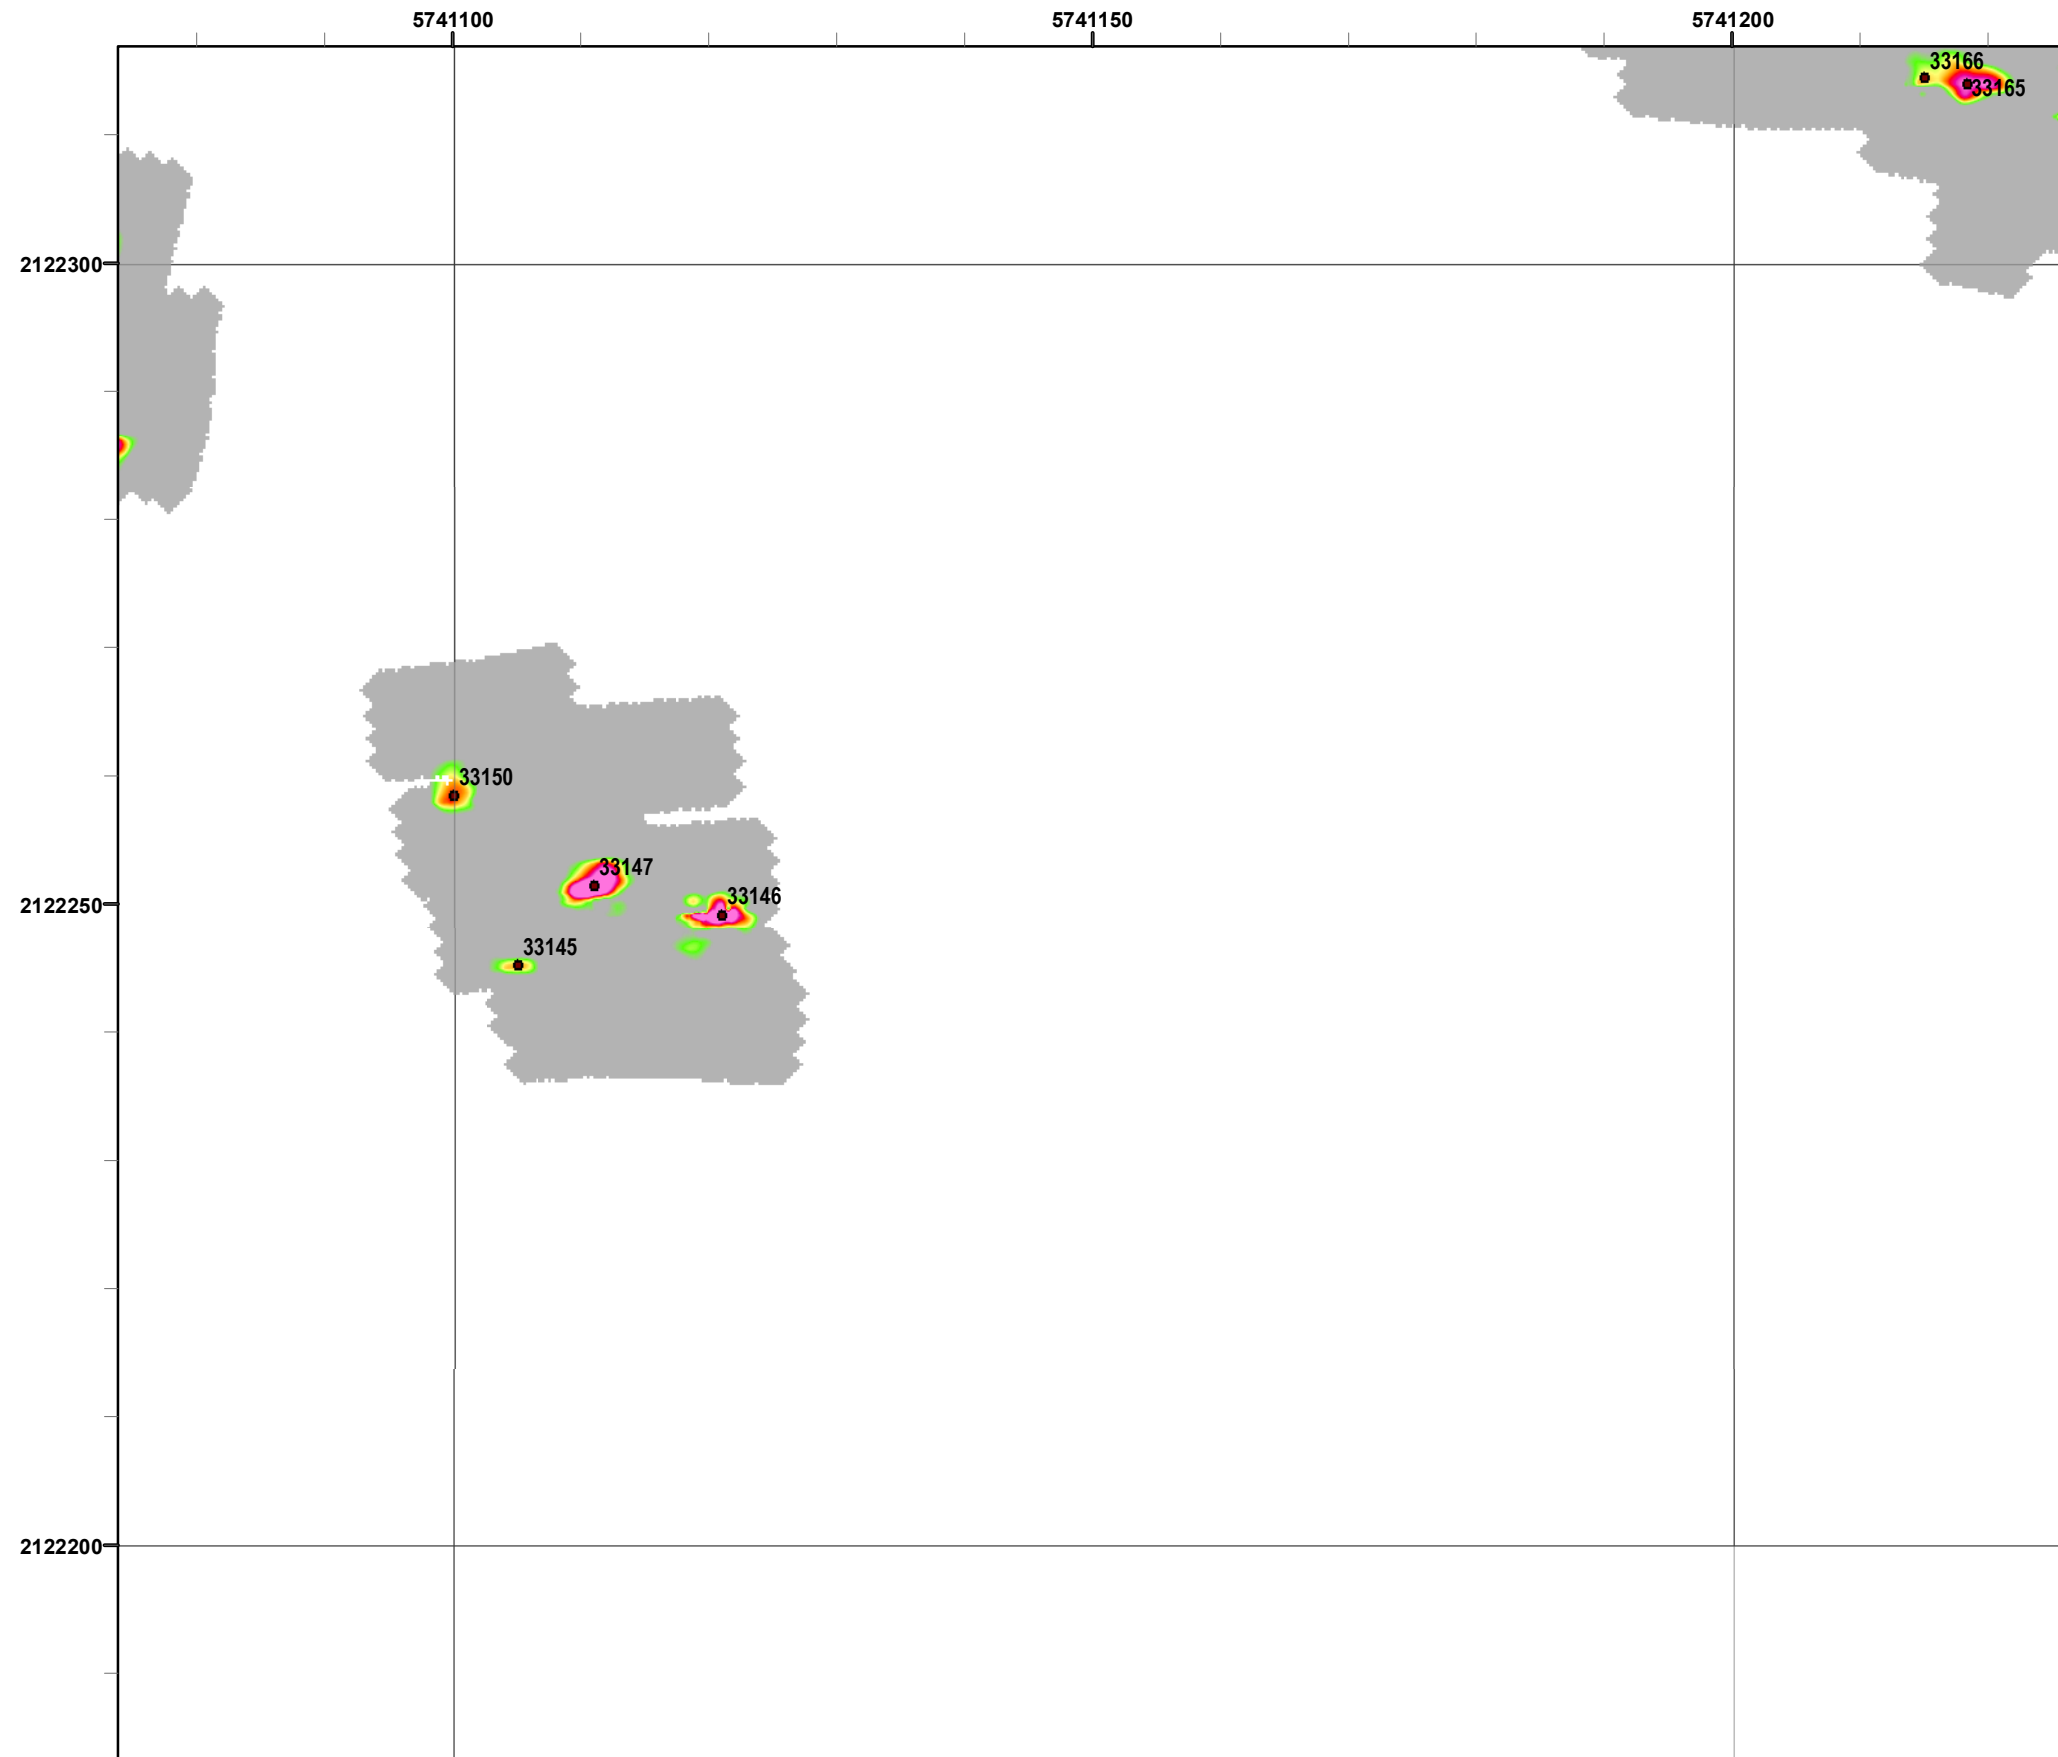

Document Path: Z:\GIS\PROJECTS\ENVI\010595956_GIS\Projects\Interim Action Ranges\IRACR\Appendix F\F11-1_IAR_R47_Geo_Polygons_DGM_Mapbook.mxd