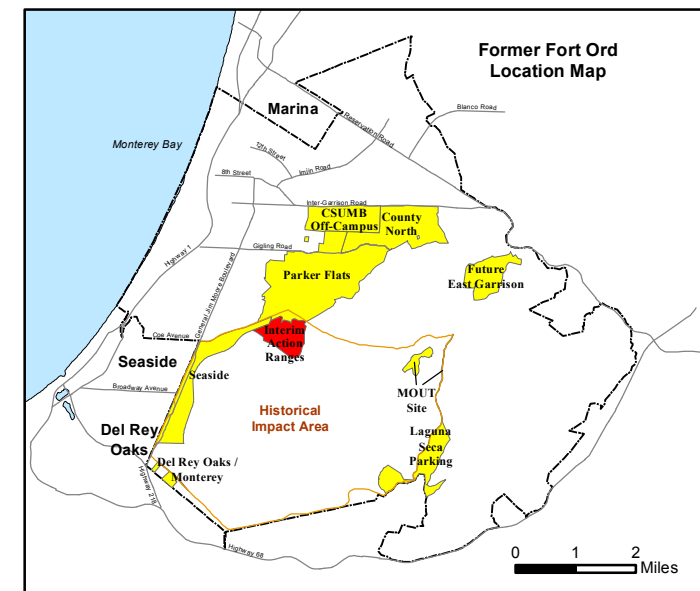

State Plane California IV, NAD 1983 (U.S. Survey Foot)

Interim Action Ranges MRA
Range 47 SCA
Geo Polygons
DGM Mapbook

FORA ESCA RP
 Monterey County, California

Legend

Grid C2A6B5

- 33002 Target Location
- Special Case Area and Non-Completed Work Areas
- ▬ Interim Action Ranges MRA
- ▬ Major Road