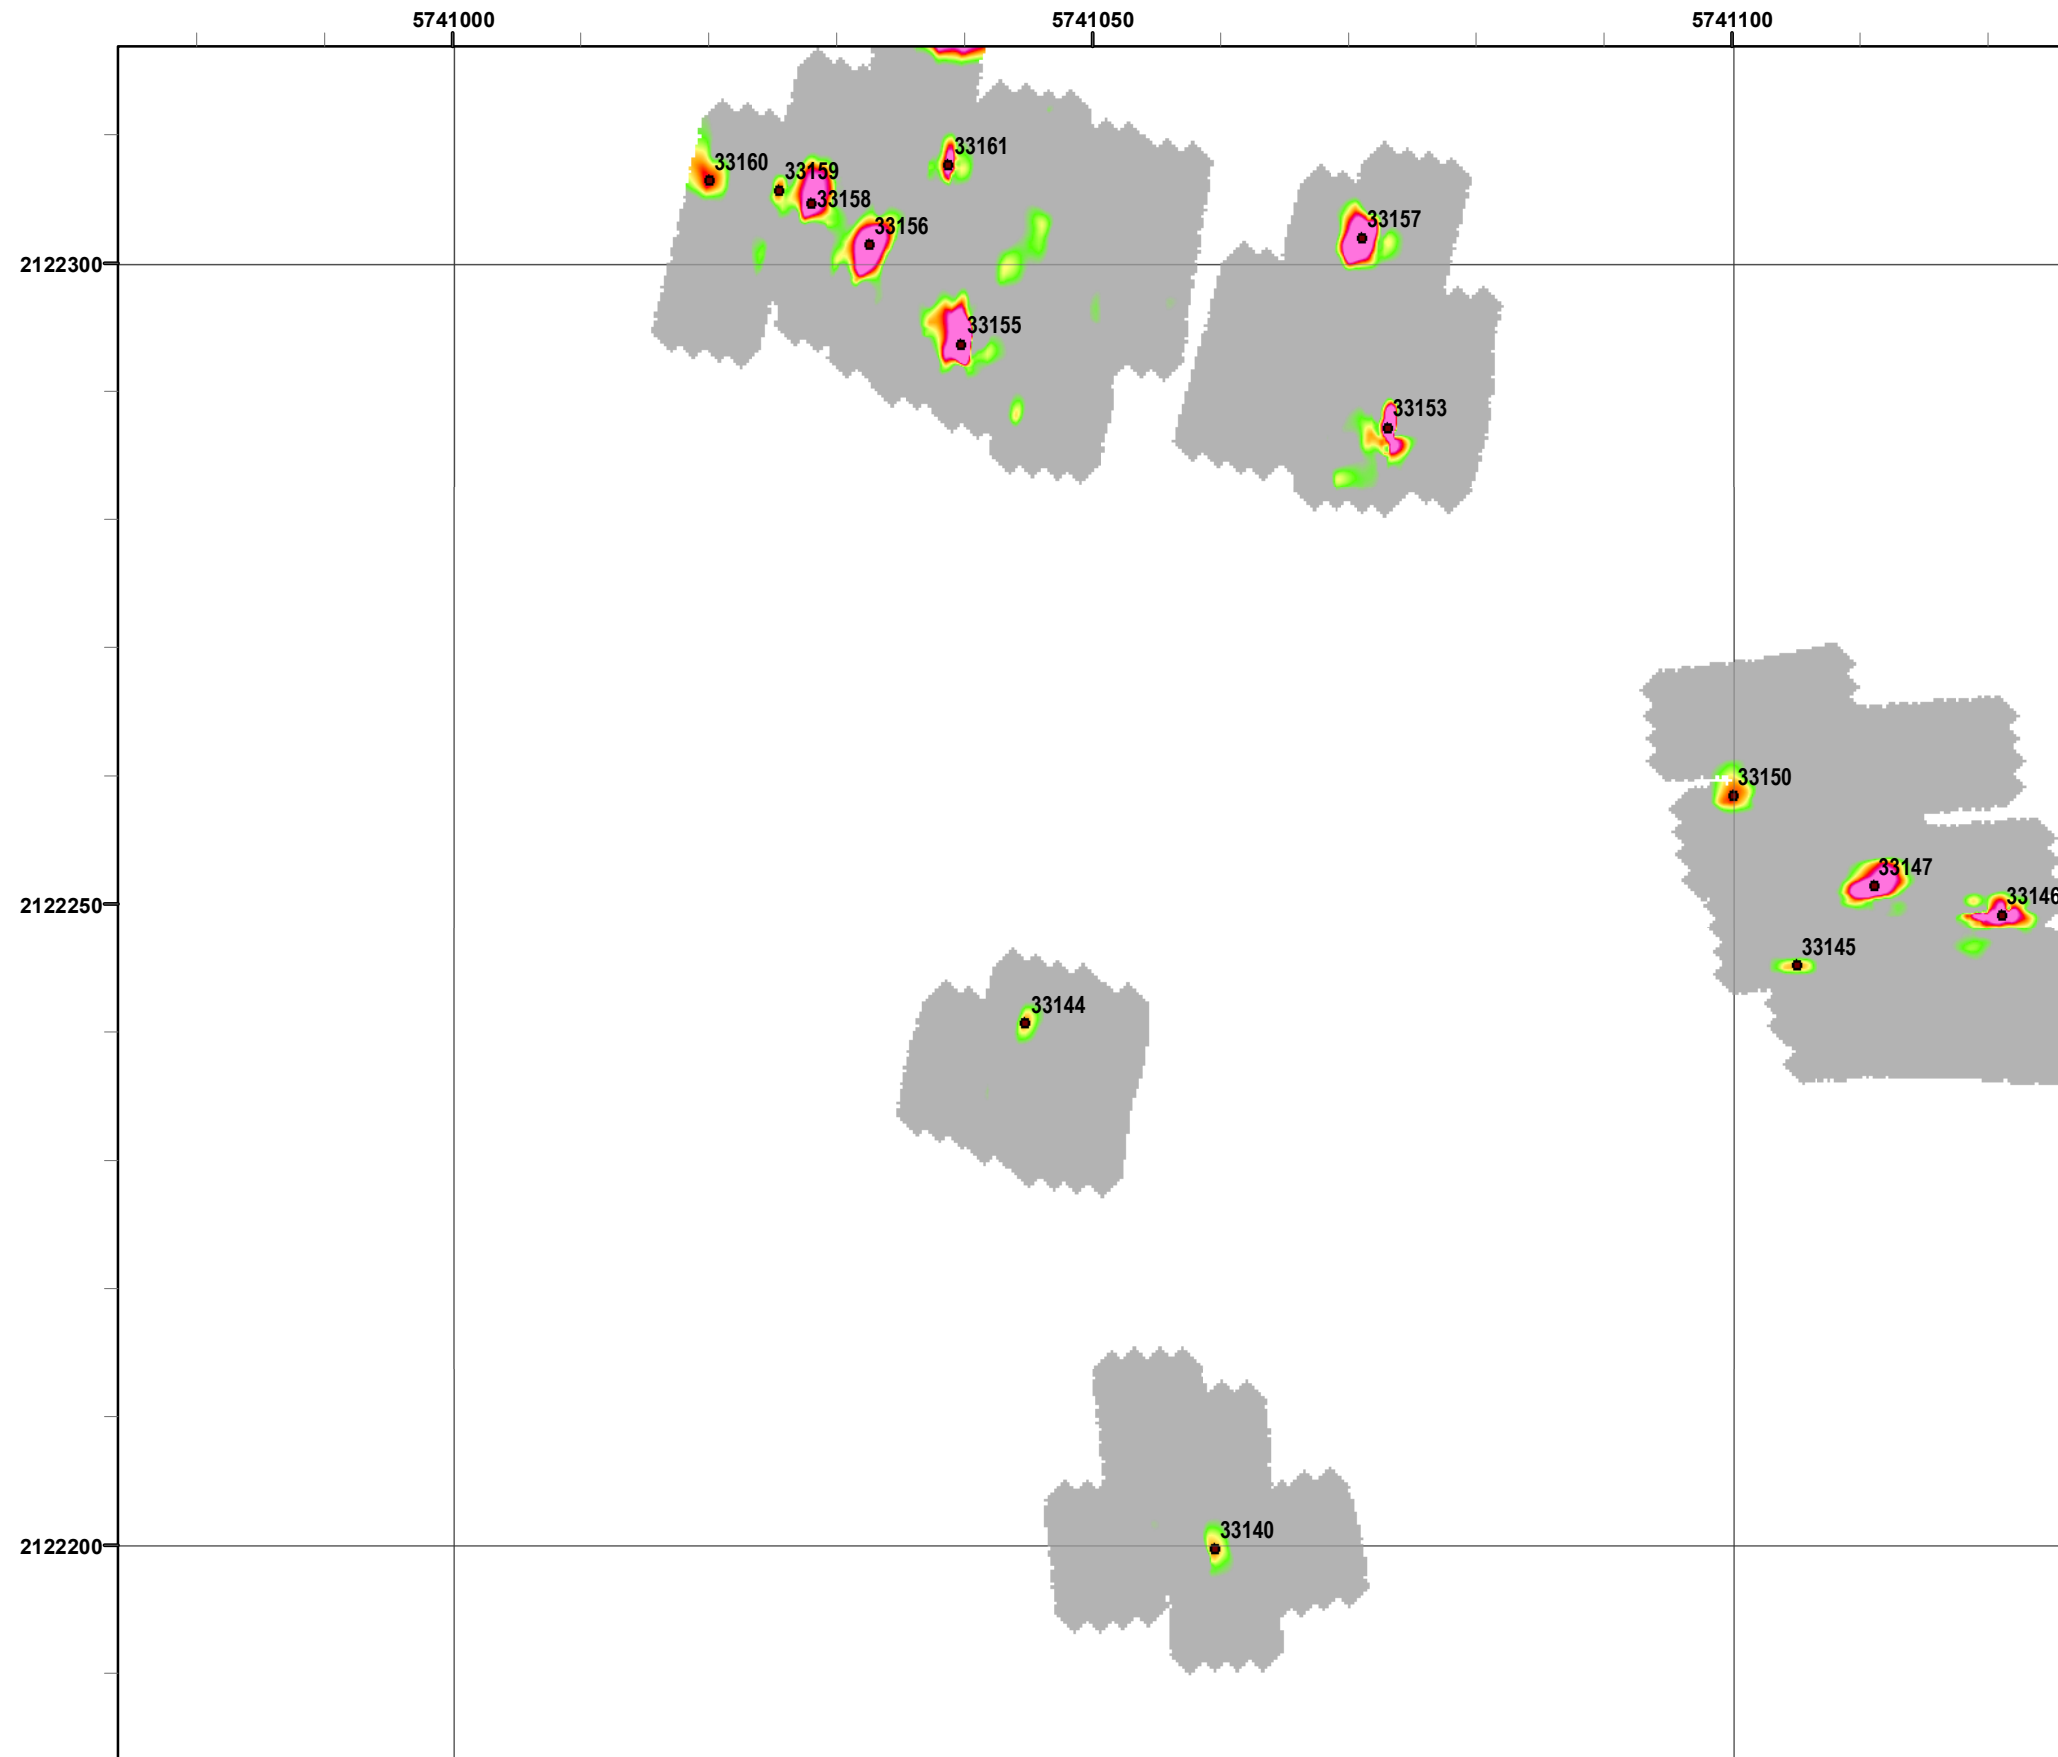

Legend

Grid C2A6C6

- 33002 Target Location
- Special Case Area and Non-Completed Work Areas
- Interim Action Ranges MRA
- Major Road

State Plane California IV, NAD 1983 (U.S. Survey Foot)

Interim Action Ranges MRA
Range 47 SCA
Geo Polygons
DGM Mapbook
FORA ESCA RP
Monterey County, California