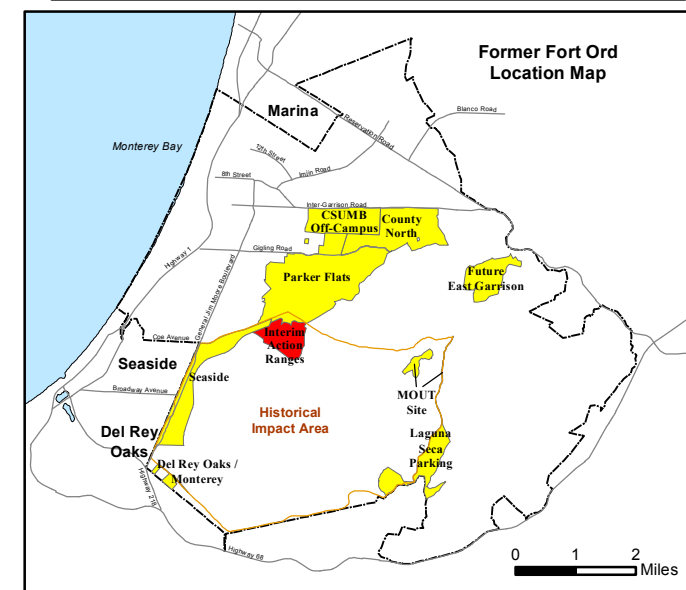

State Plane California IV, NAD 1983 (U.S. Survey Foot)

Interim Action Ranges MRA
Range 47 SCA
Geo Polygons
DGM Mapbook

FORA ESCA RP
 Monterey County, California

Legend

Grid C2A6B6

- 33002 Target Location
- Special Case Area and Non-Completed Work Areas
- ▬ Interim Action Ranges MRA
- ▬ Major Road