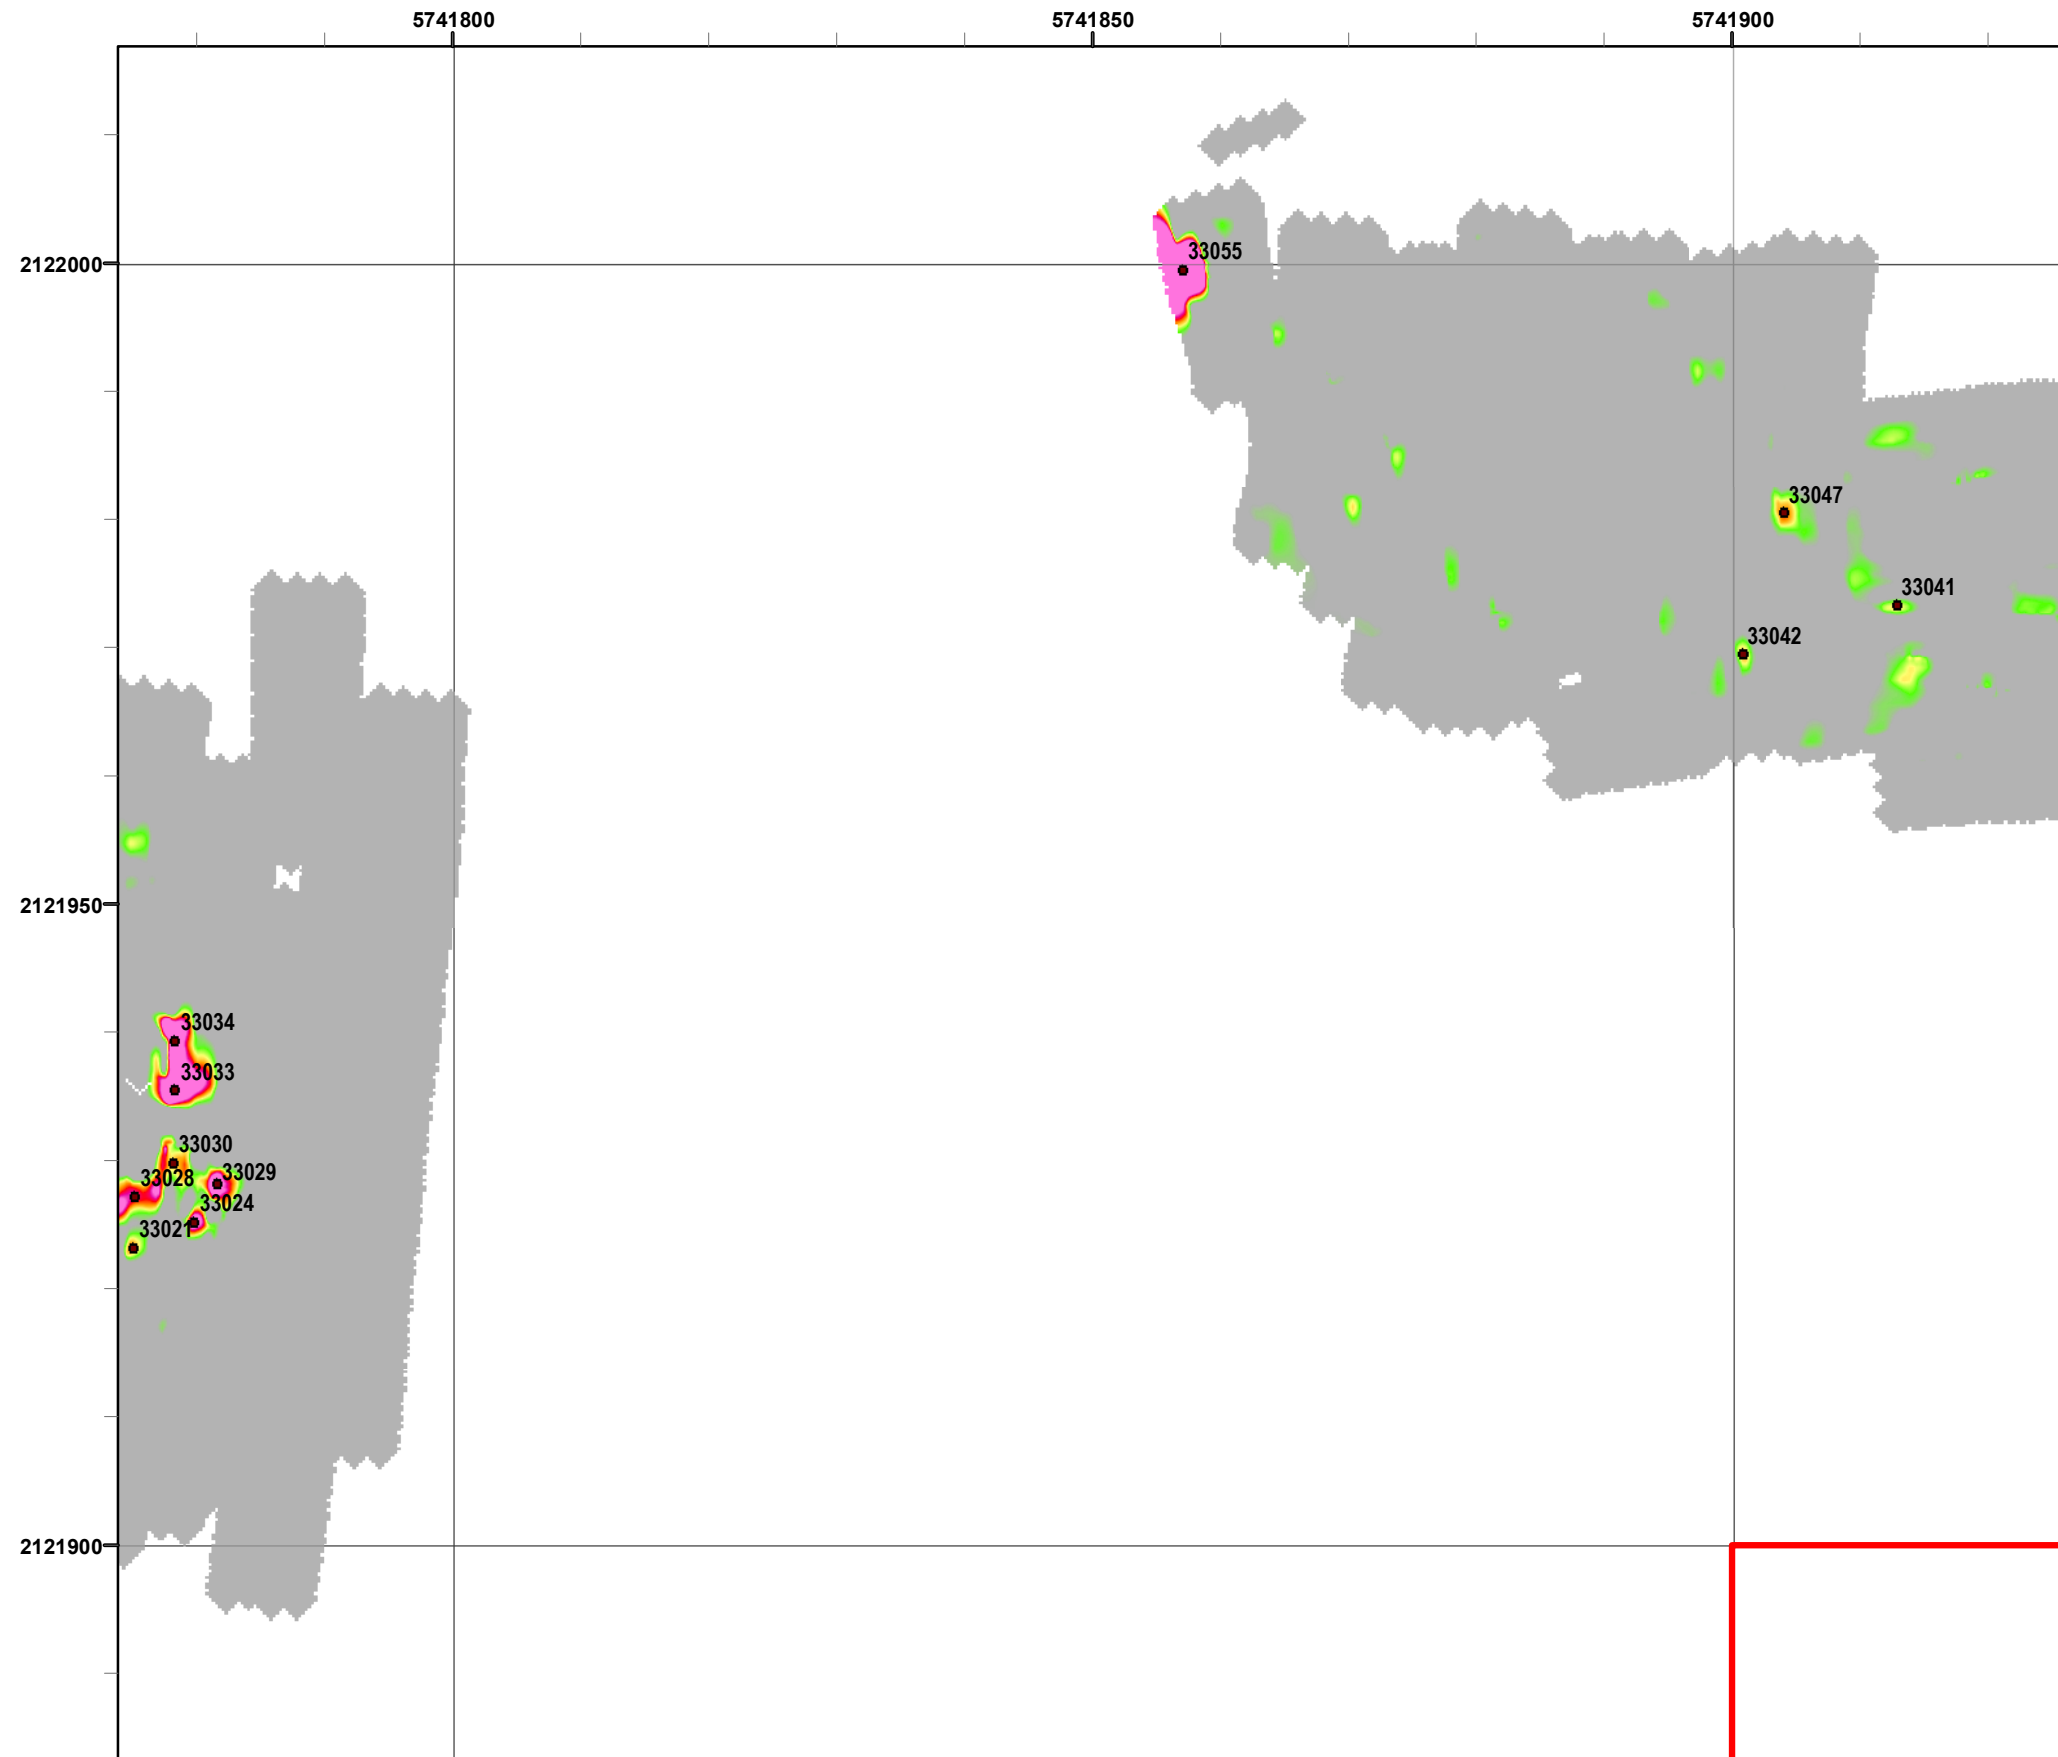

Document Path: Z:\GIS\PROJECTS\ENM\FIord\0595956_GIS\Projects\Interim Action Ranges\IRACR\Appendix F11-1_IAR_IR47_Geo_Polygons_DGM_Mapbook.mxd