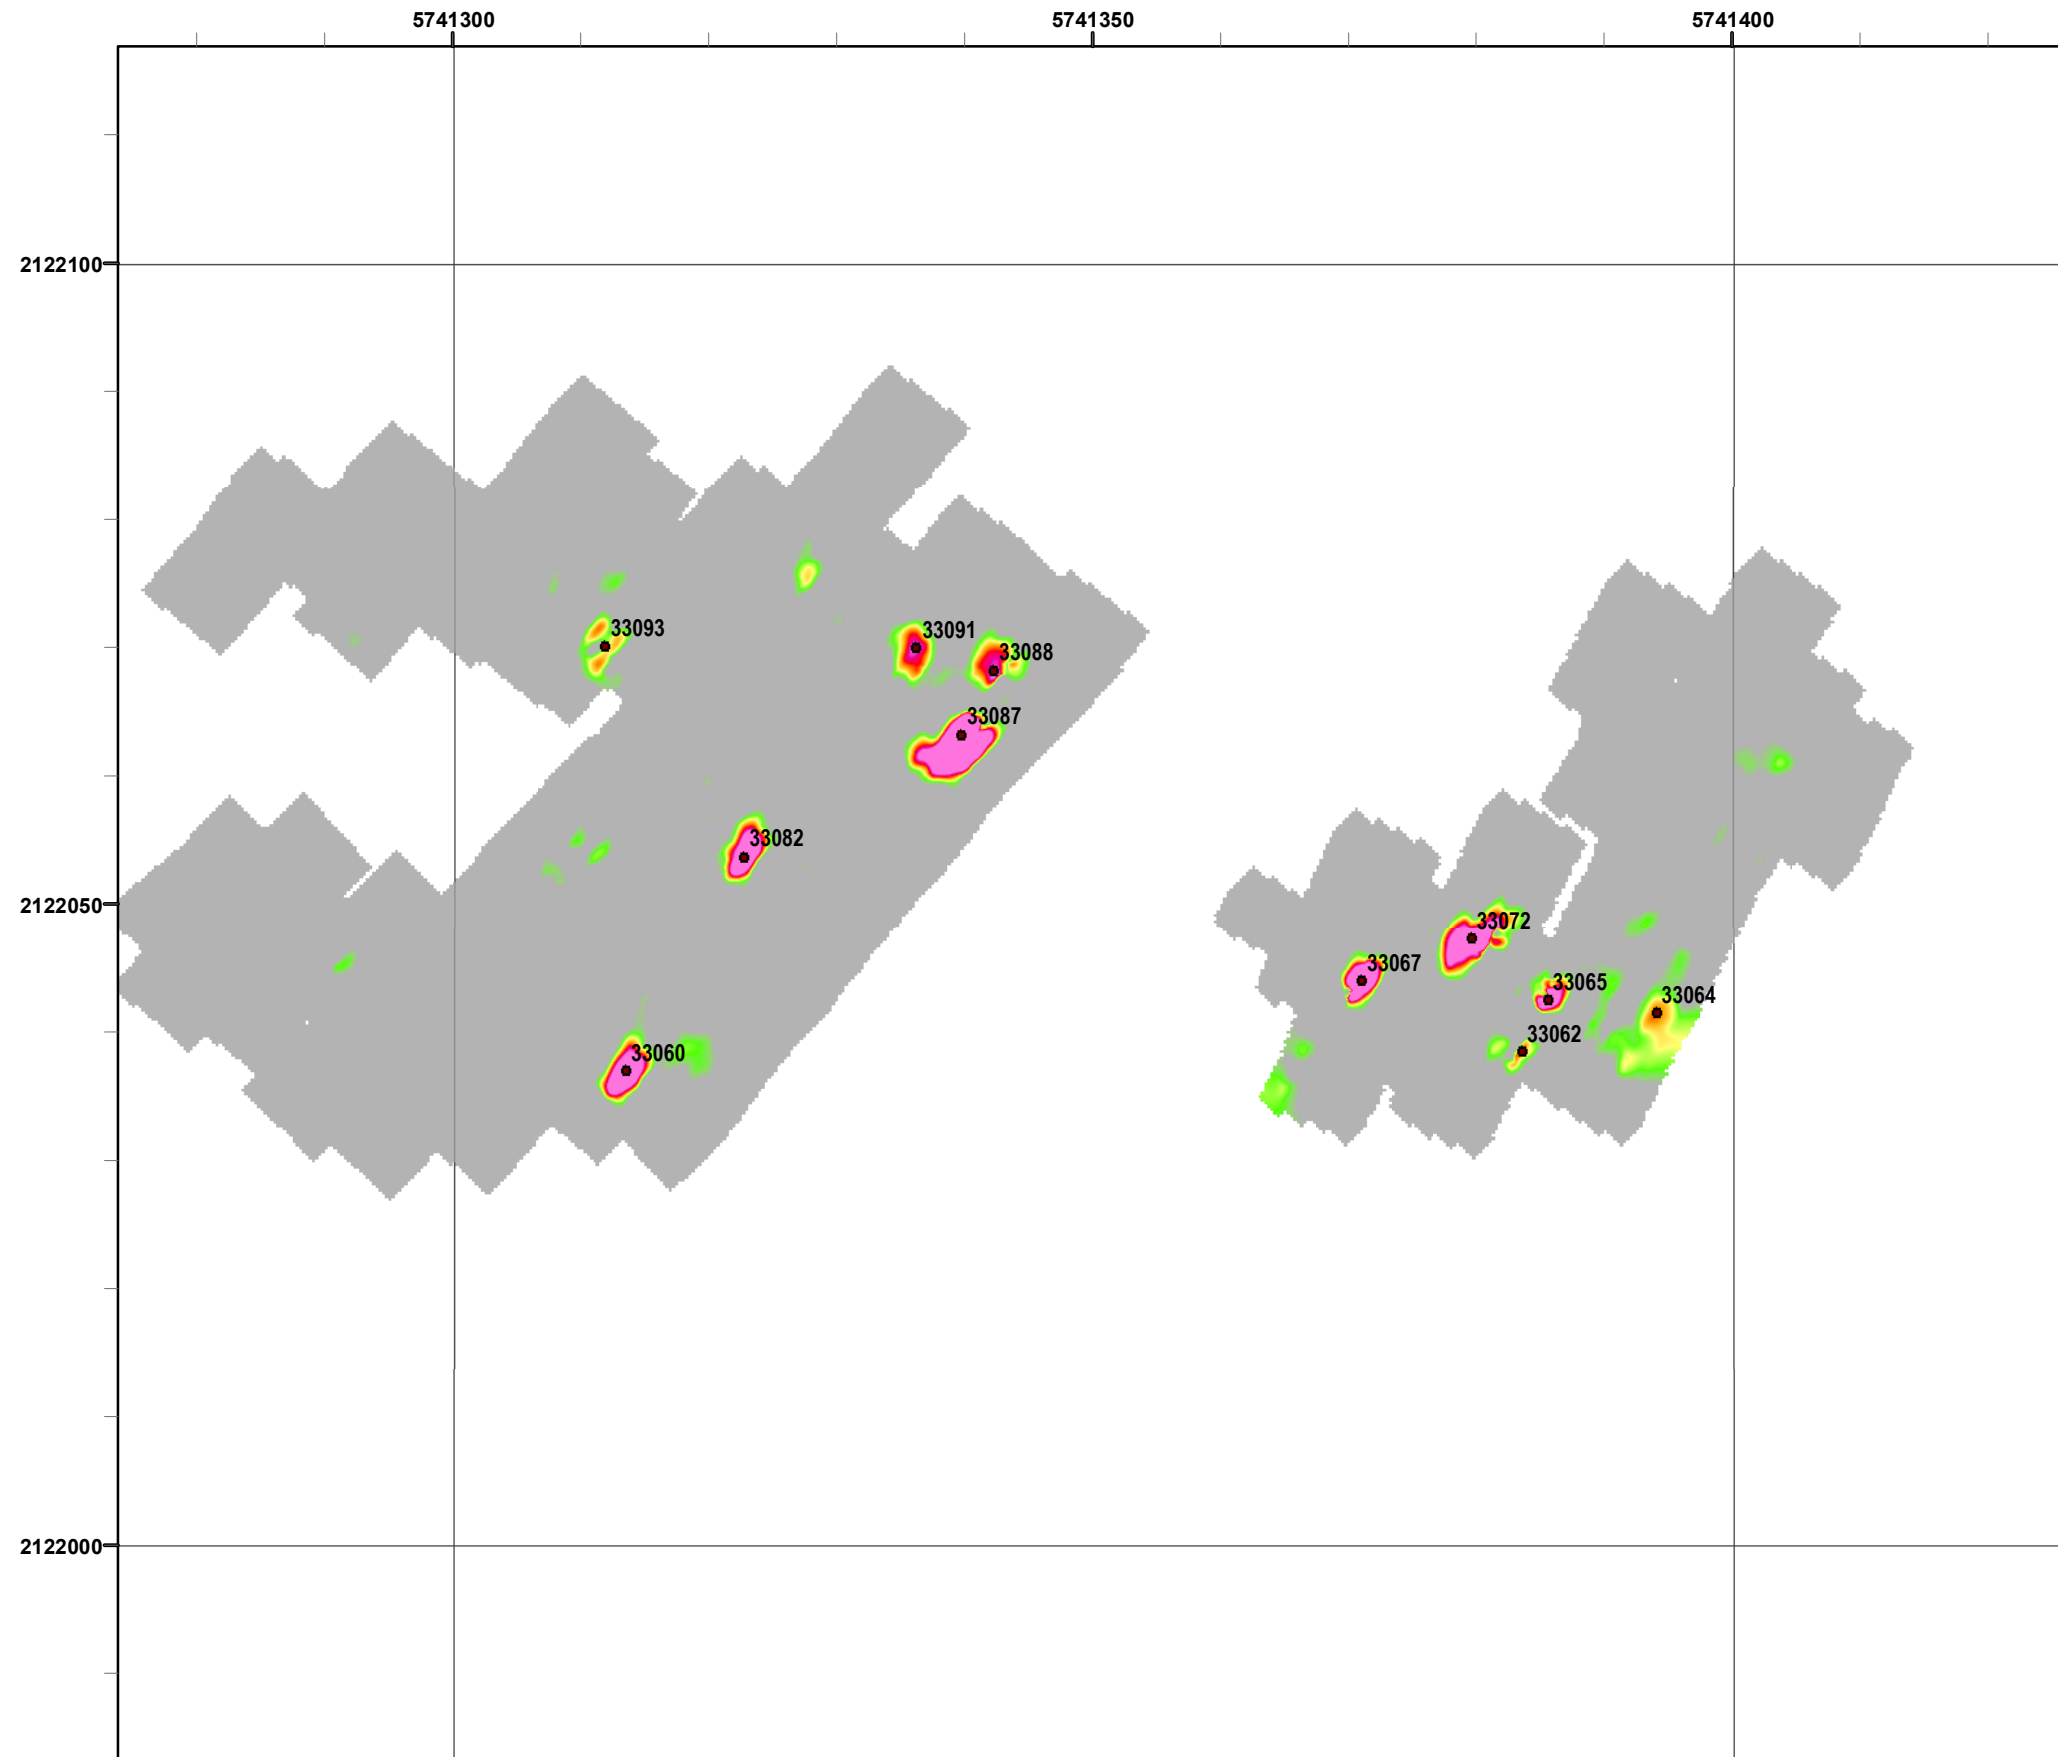

Document Path: Z:\GIS\PROJECTS\ENM\FIord\059595\6_GIS\Projects\Interim Action Ranges\IRACR\Appendix F11-1_IAR_R47_Geo_Polygons_DGM_Mapbook.mxd