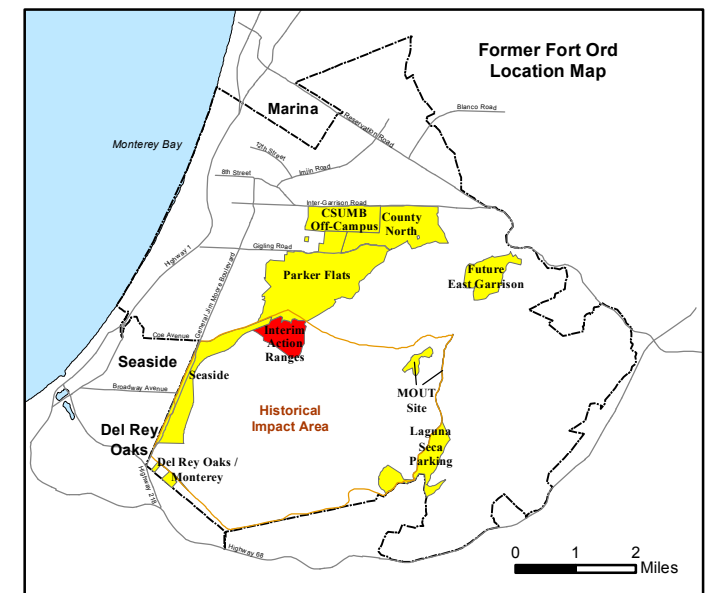

FORA ESCA RP
Monterey County, California

Legend

Grid C2A6C0

- 33002 Target Location
- Special Case Area and Non-Completed Work Areas
- ▬ Interim Action Ranges MRA
- ▬ Major Road

State Plane California IV, NAD 1983 (U.S. Survey Foot)