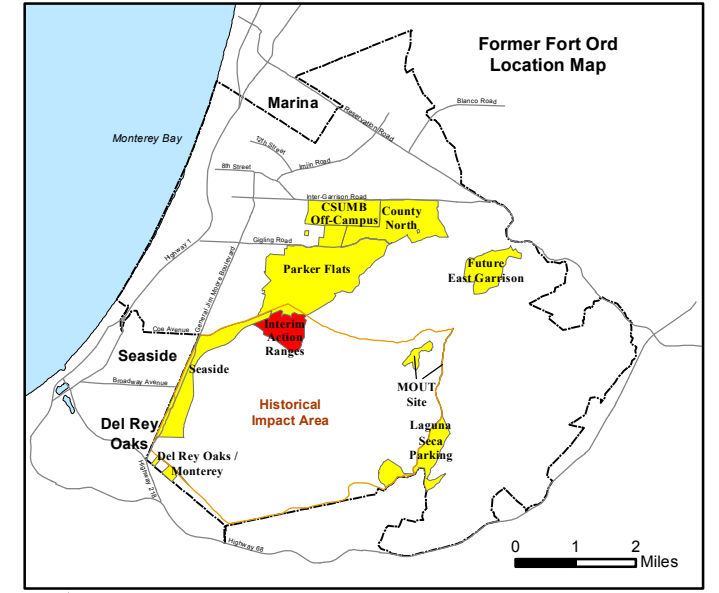

Legend Grid C2A6C8

- Target Location
- Special Case Area and Non-Completed Work Areas
- Interim Action Ranges MRA
- Major Road