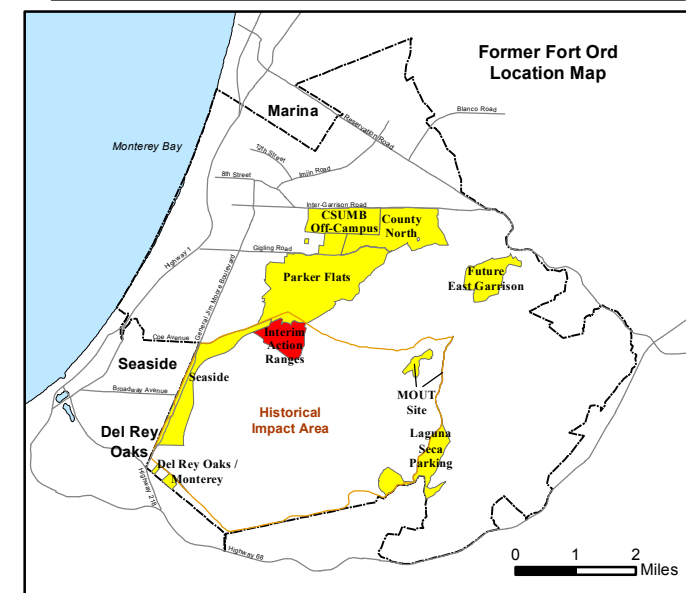

Legend

Grid B2J6J8

- 33002 Target Location
- Special Case Area and Non-Completed Work Areas
- ▬ Interim Action Ranges MRA
- ▬ Major Road