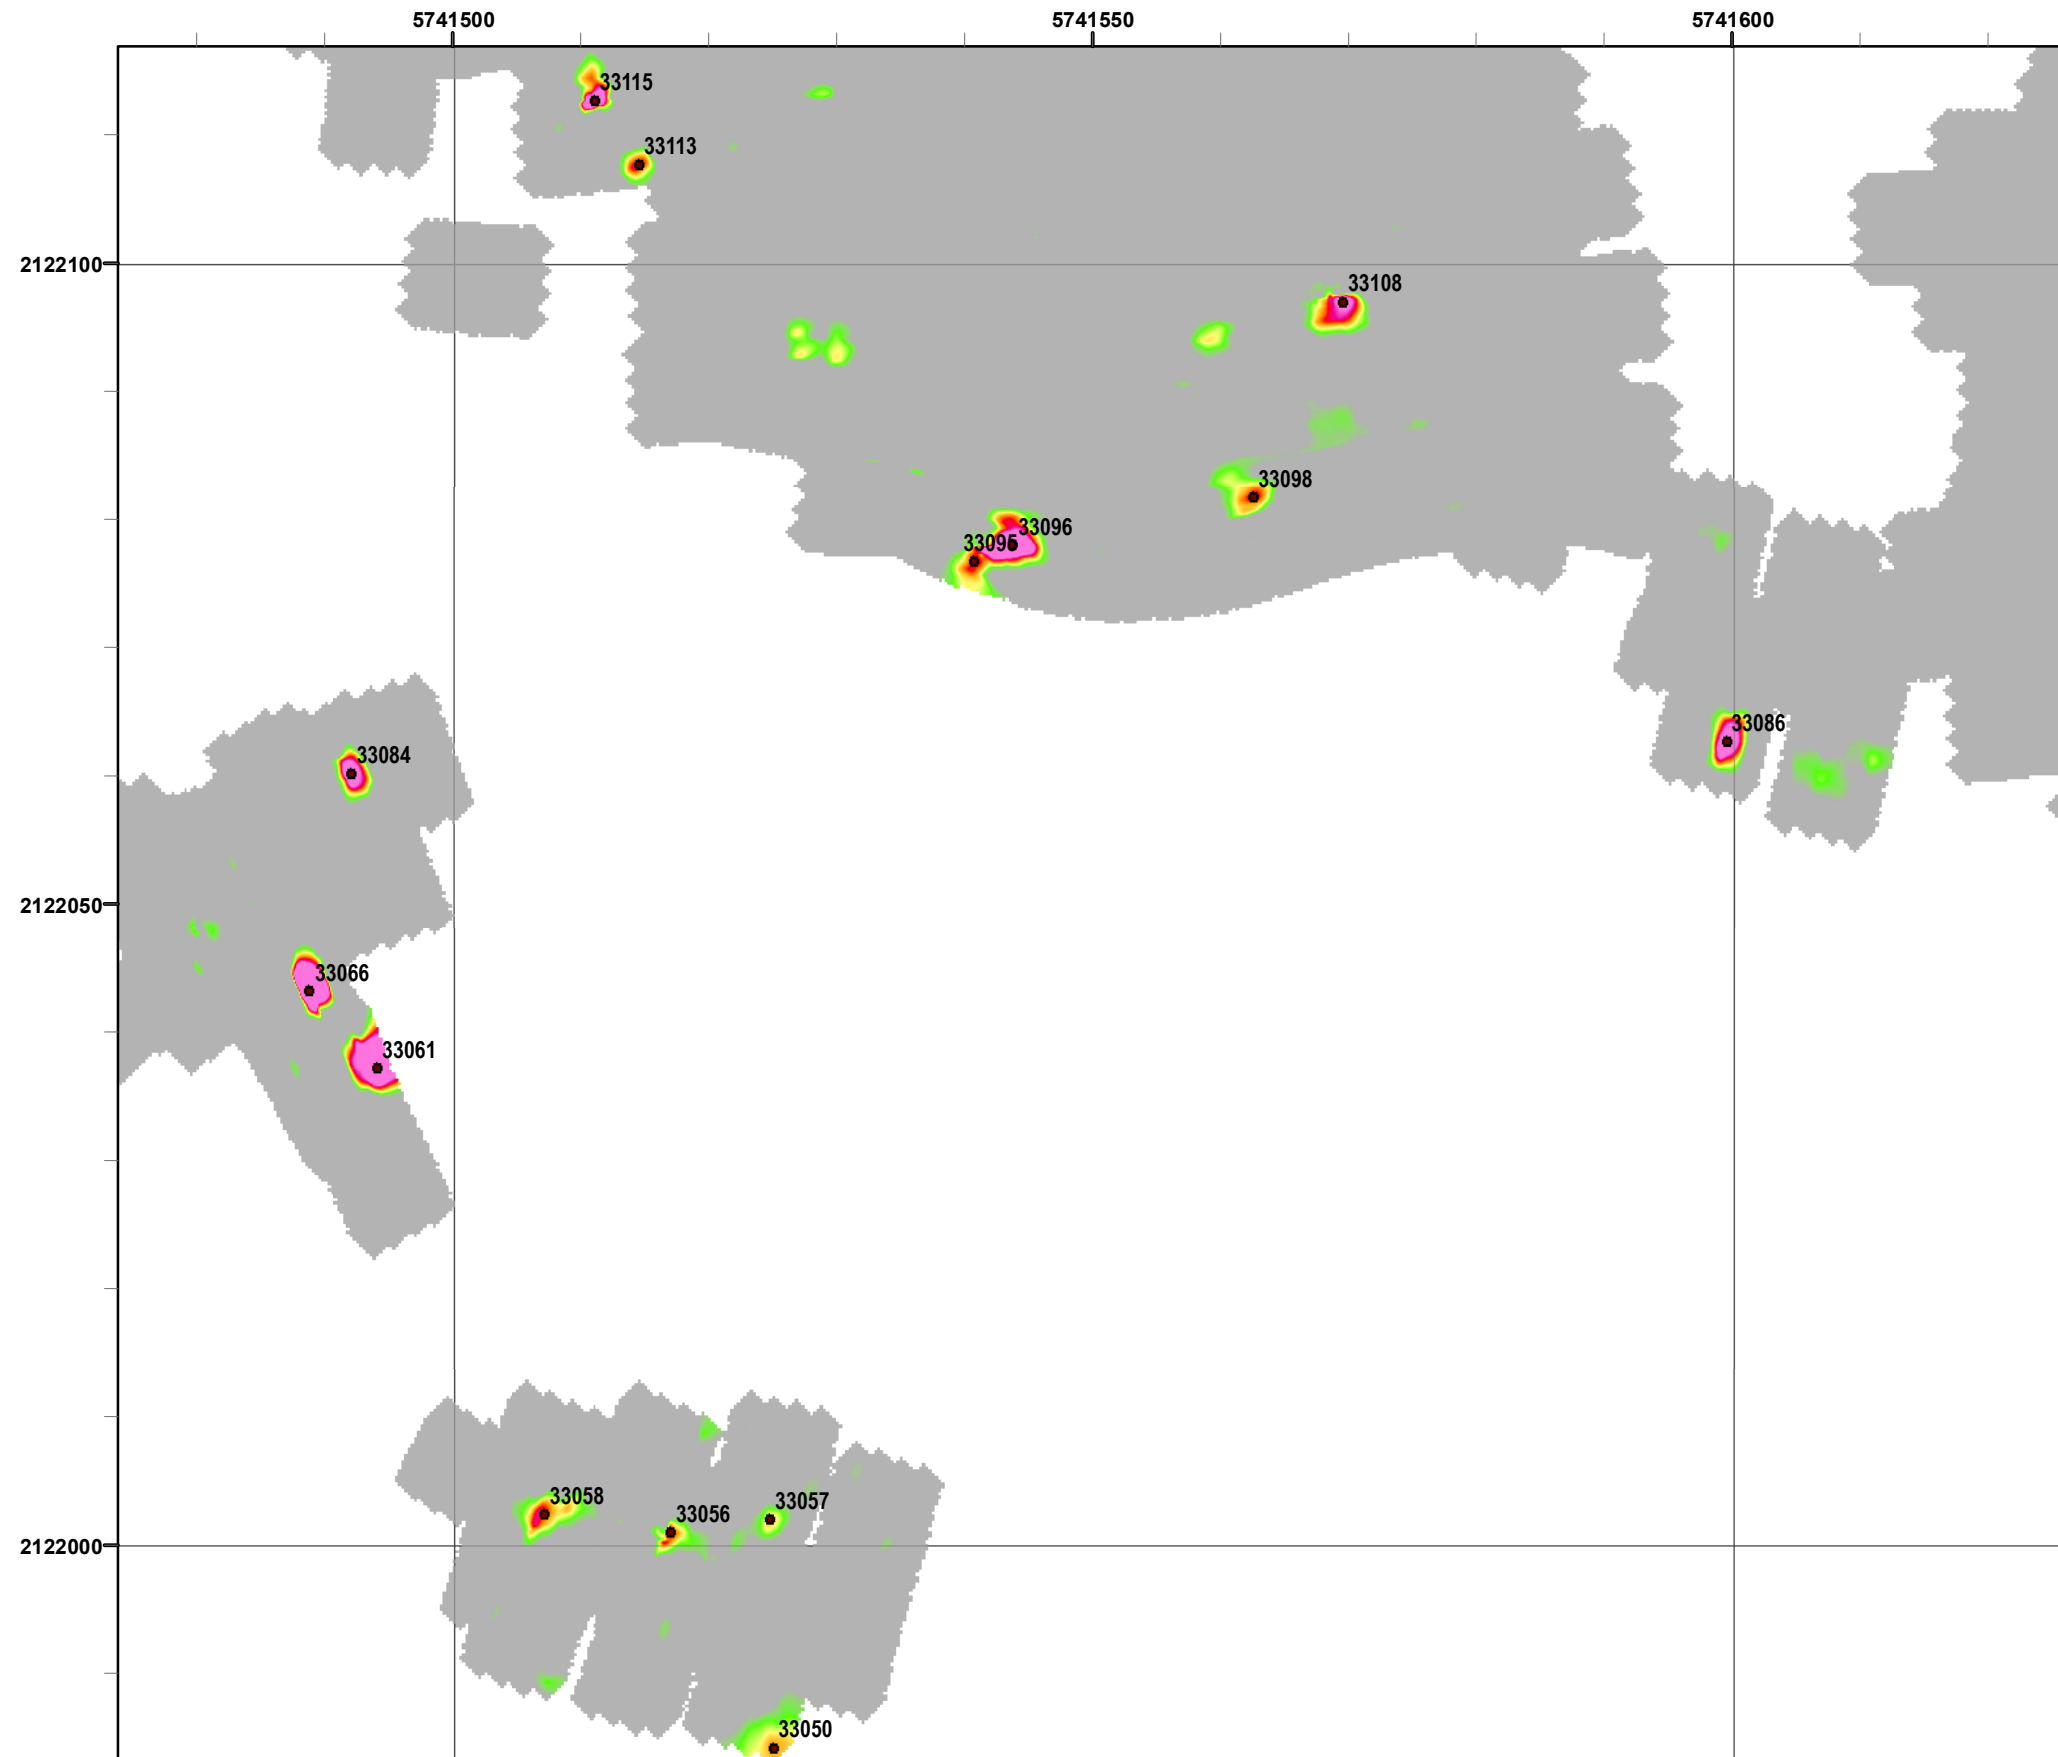

Document Path: Z:\GIS\PROJECTS_ENM\FIOrd\0595956_GIS\Projects\Interim Action Ranges\IRACR\Appendix F11-1_IAR_R47_Geo_Polygons_DGM_Mapbook.mxd