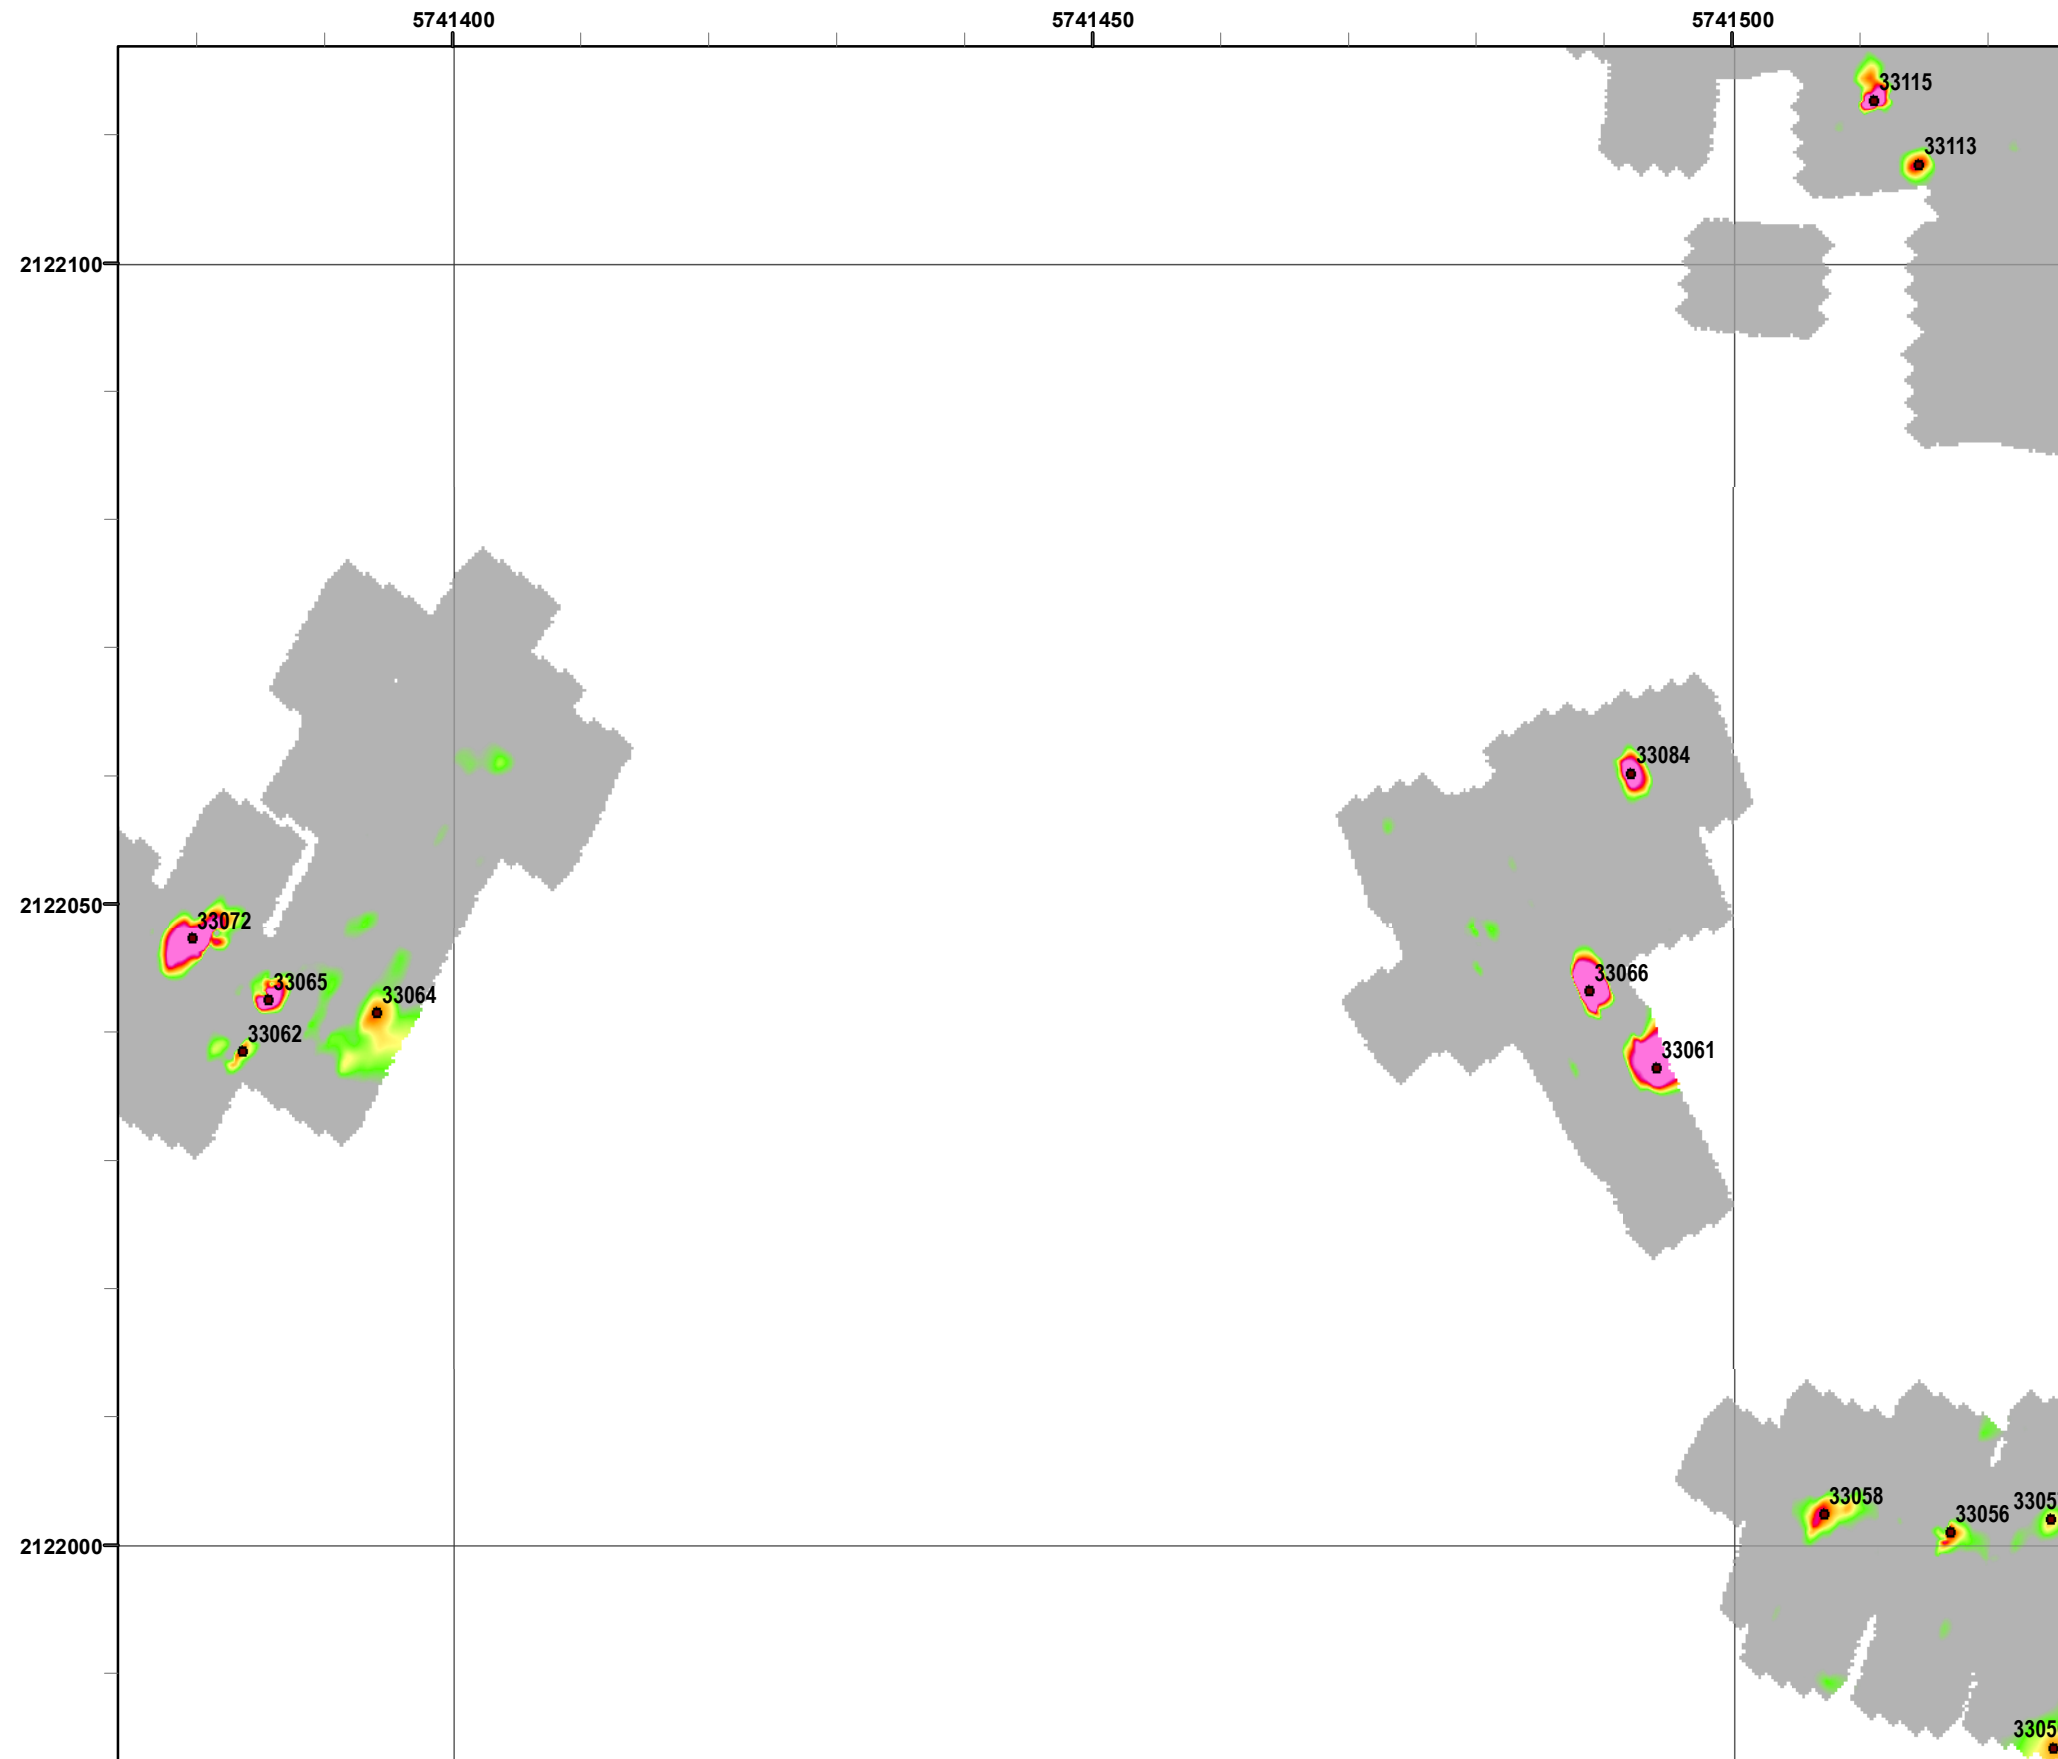

Document Path: Z:\GIS\PROJECTS\ENM\FIord\059516_GIS\Projects\Interim Action Ranges\IRACR\Appendix F11-1_IAR_R47_Geo_Polygons_DGM_Mapbook.mxd

Legend

Grid C2A6A0

- 33002 Target Location
- Special Case Area and Non-Completed Work Areas
- Interim Action Ranges MRA
- Major Road