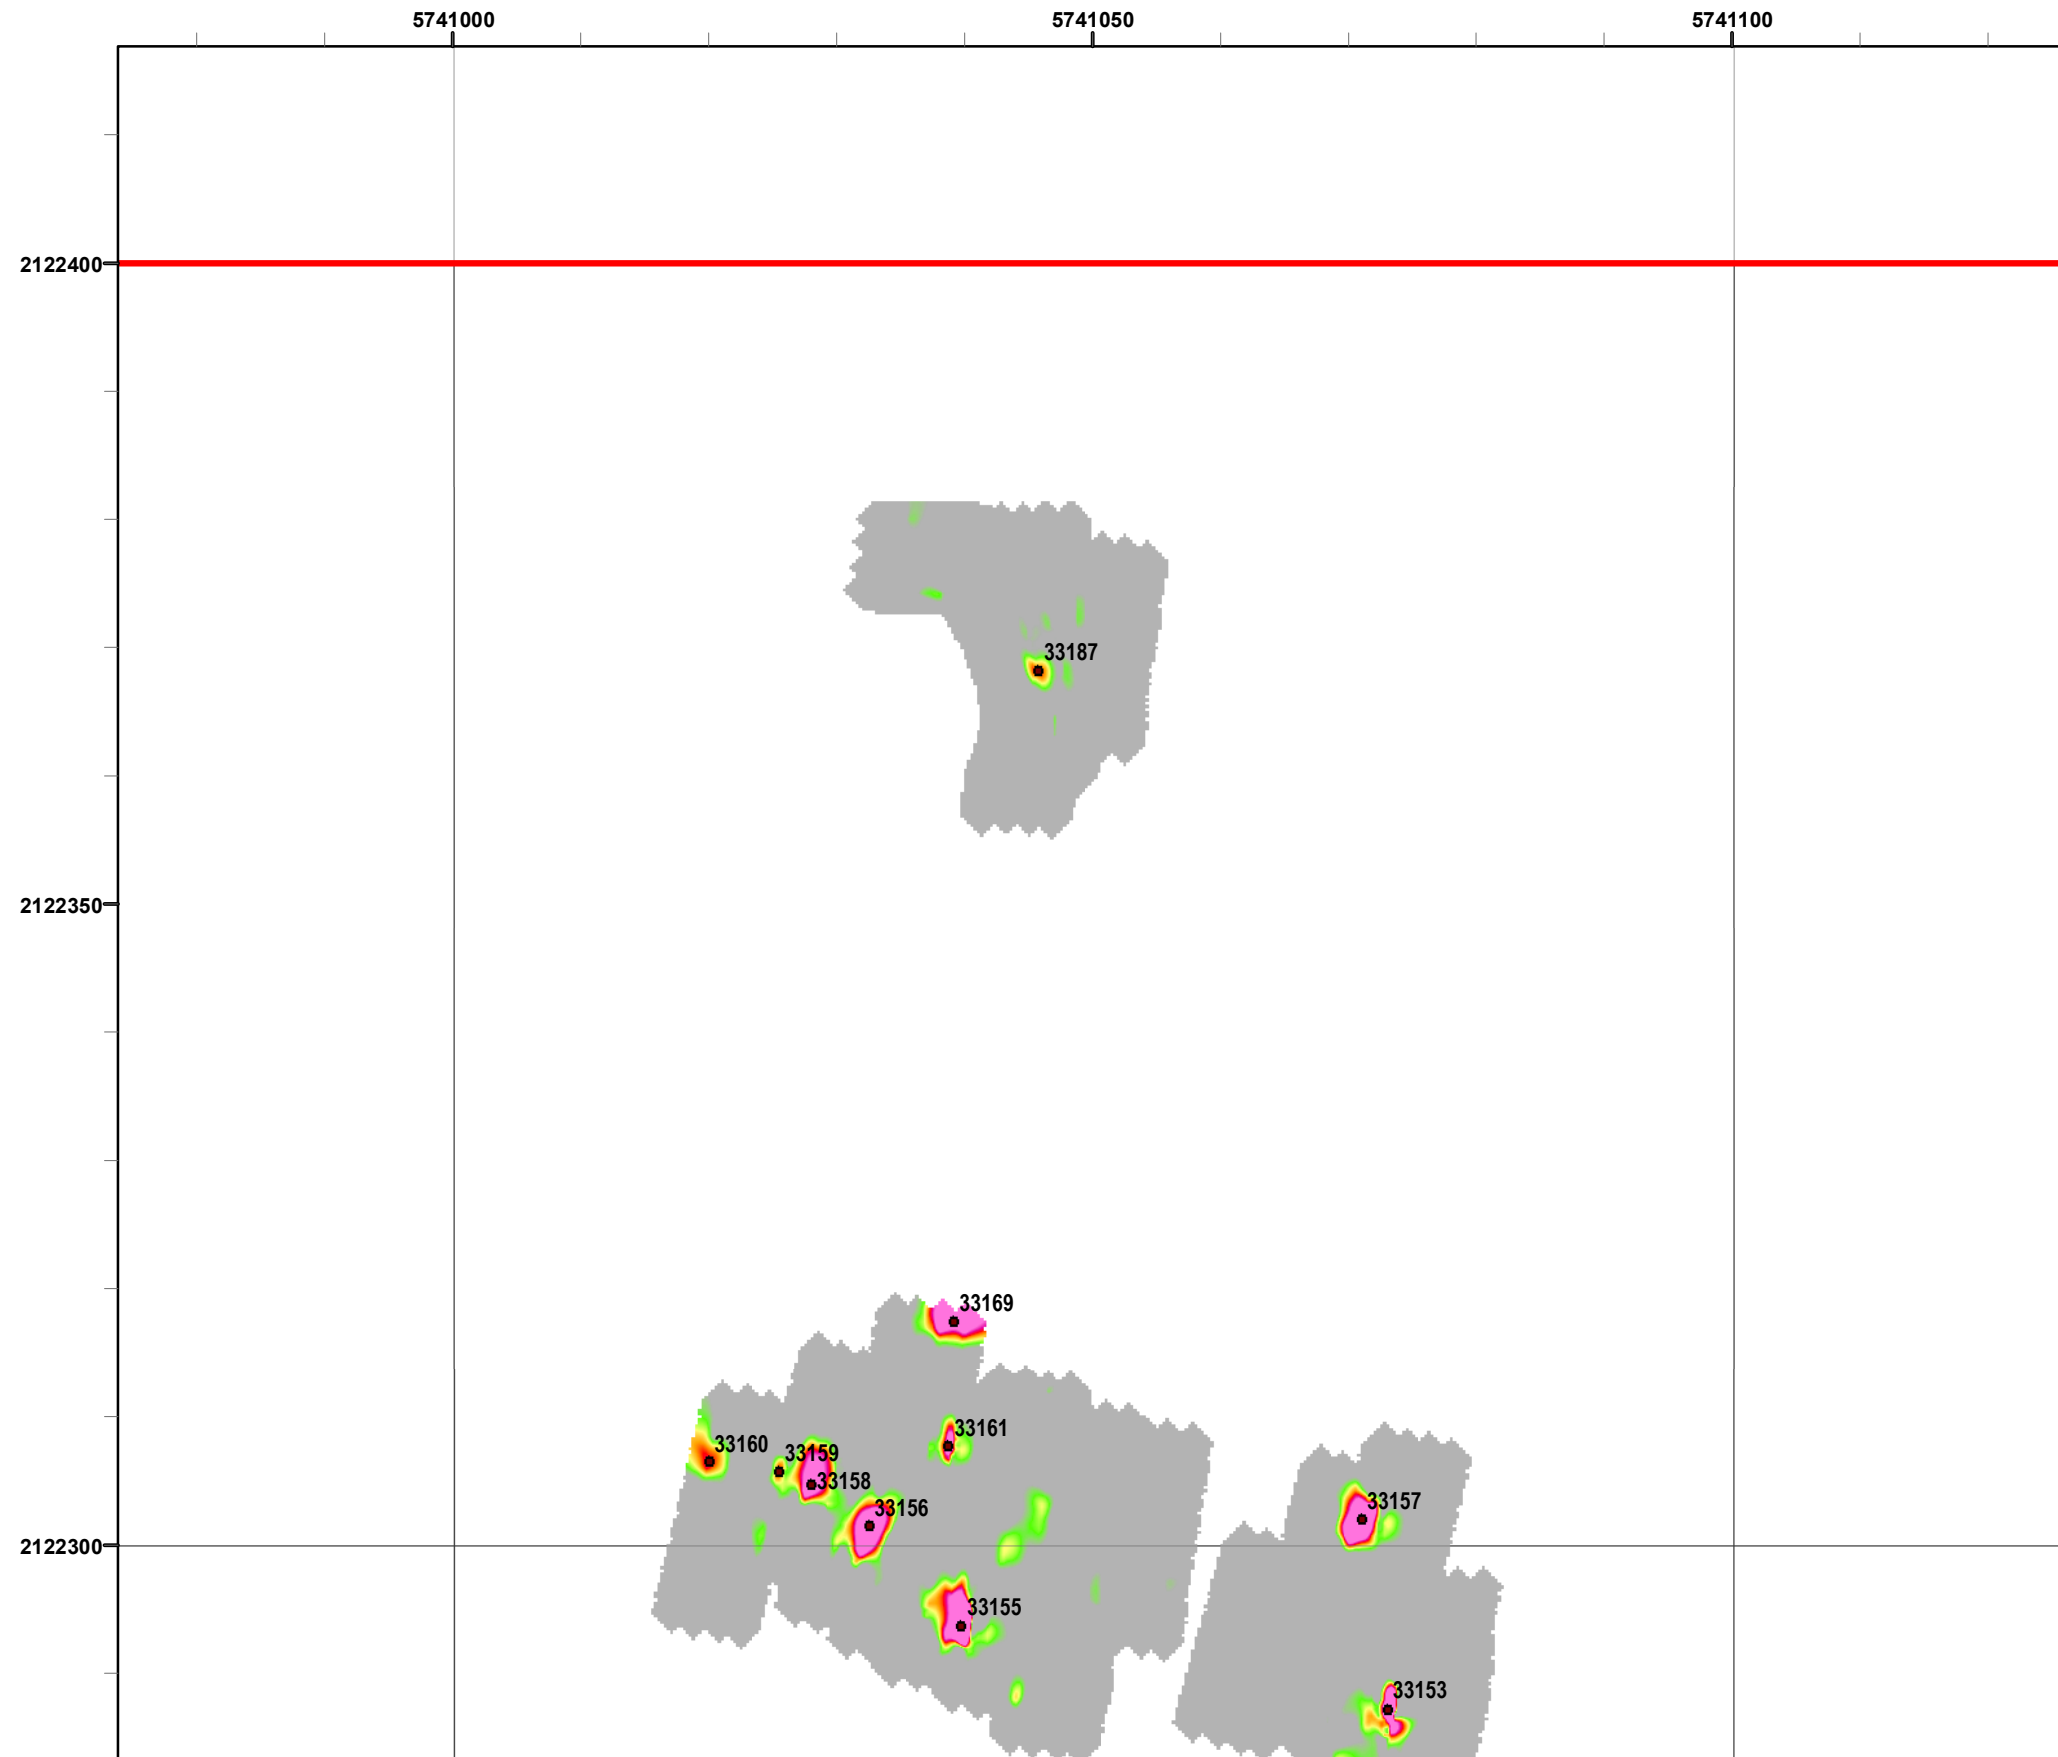

Legend

Grid C2A6D6

- 33002 Target Location
- Special Case Area and Non-Completed Work Areas
- ▬ Interim Action Ranges MRA
- ▬ Major Road

State Plane California IV, NAD 1983 (U.S. Survey Foot)

Interim Action Ranges MRA
Range 47 SCA
Geo Polygons
DGM Mapbook

FORA ESCA RP
Monterey County, California