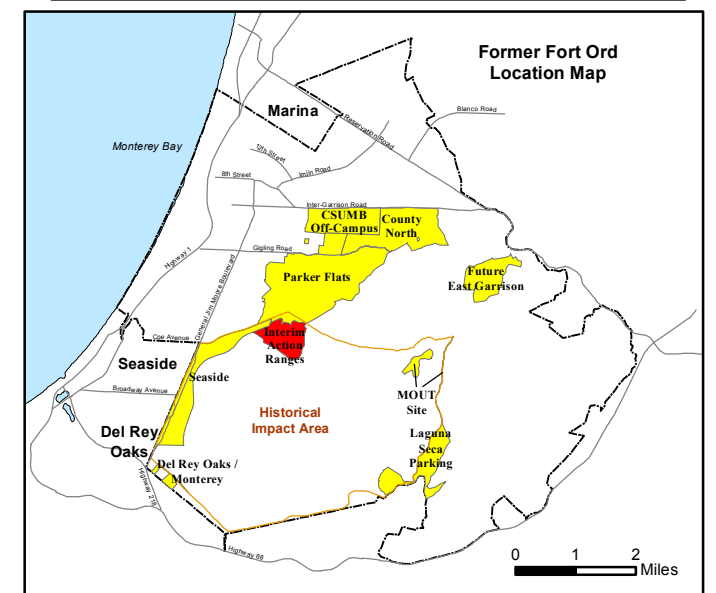

Interim Action Ranges MRA
Range 47 SCA
Geo Polygons
DGM Mapbook

FORA ESCA RP
 Monterey County, California

Legend

Grid B2J6H9

- 33002 Target Location
- Special Case Area and Non-Completed Work Areas
- ▬ Interim Action Ranges MRA
- ▬ Major Road