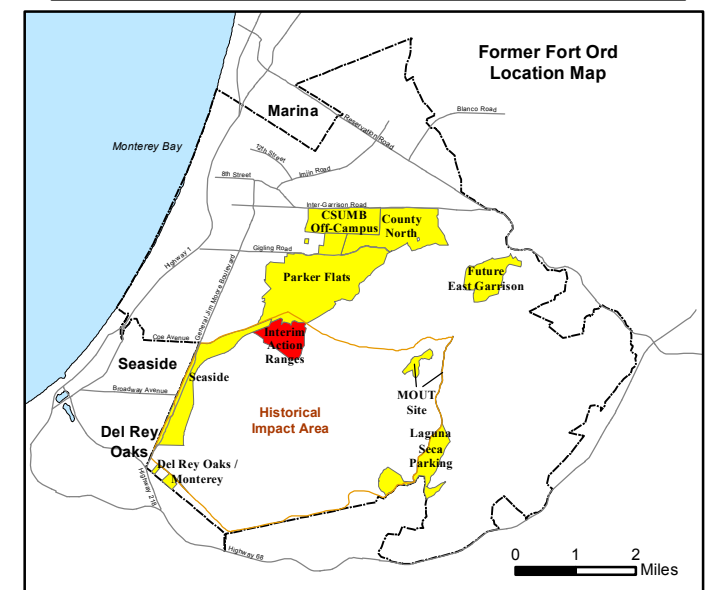

Legend

Grid C2A6A0

- 33002 Target Location
- Special Case Area and Non-Completed Work Areas
- --- Interim Action Ranges MRA
- Major Road