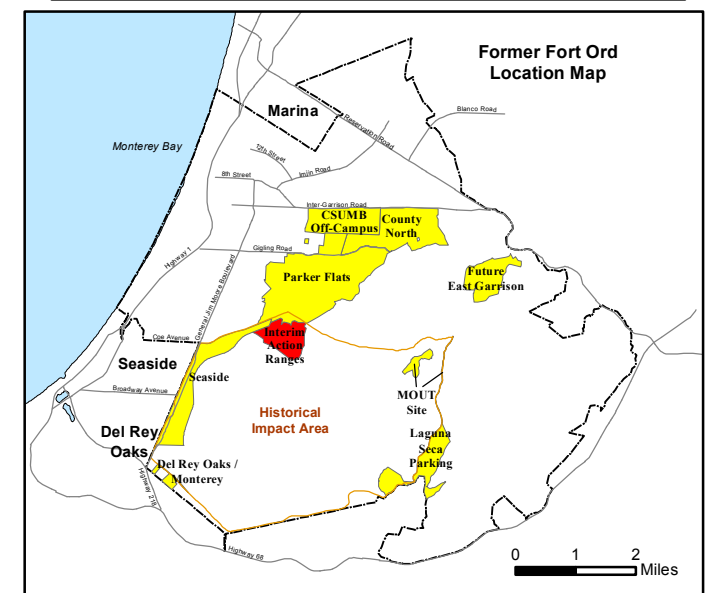

Legend

Grid C2A6C5

- 33002 Target Location
- Special Case Area and Non-Completed Work Areas
- --- Interim Action Ranges MRA
- Major Road