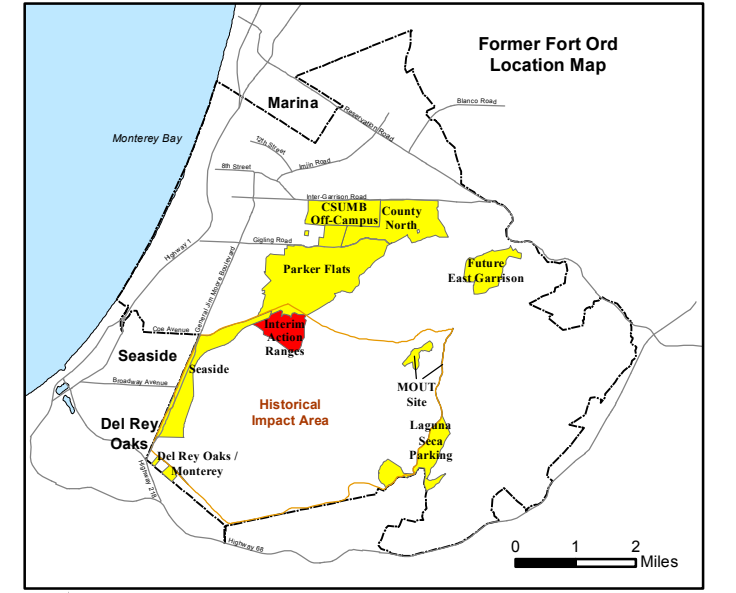

Legend Grid B2J6I9

- 33002 Target Location
- Special Case Area and Non-Completed Work Areas
- ▬ Interim Action Ranges MRA
- ▬ Major Road