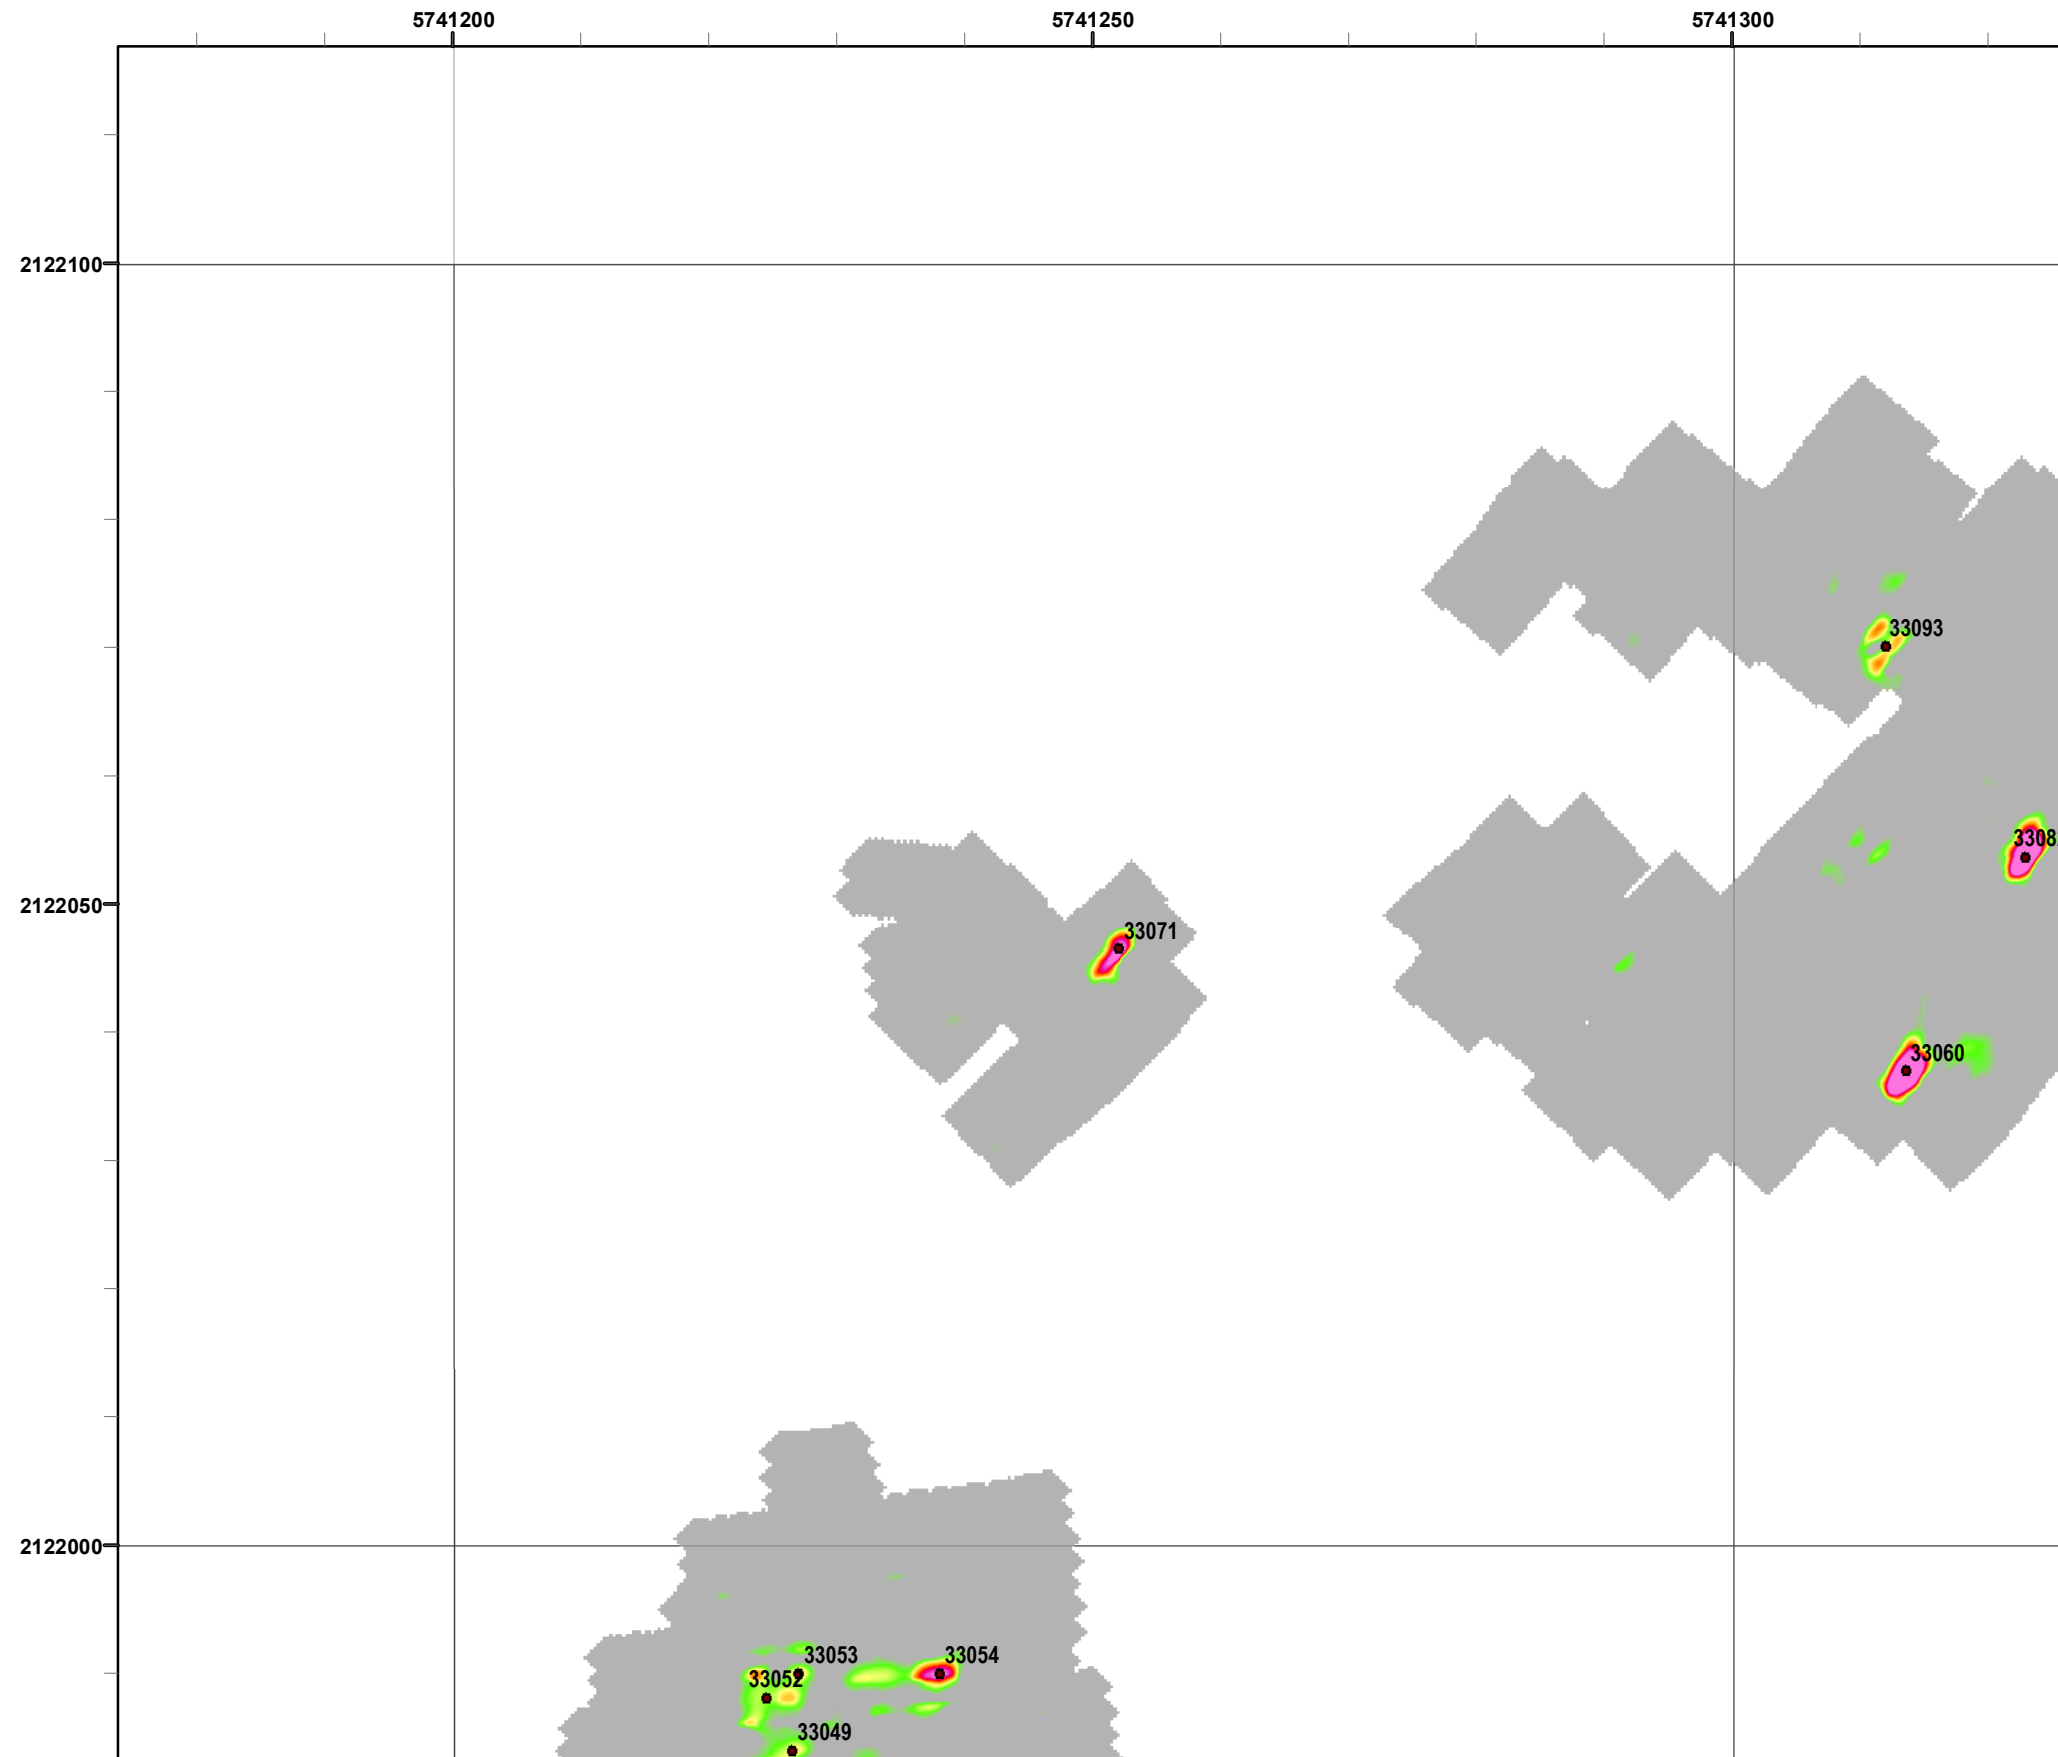

Legend

Grid C2A6A8

- 33002 Target Location
- Special Case Area and Non-Completed Work Areas
- --- Interim Action Ranges MRA
- Major Road

State Plane California IV, NAD 1983 (U.S. Survey Foot)

Interim Action Ranges MRA
Range 47 SCA
Geo Polygons
DGM Mapbook

FORA ESCA RP
Monterey County, California