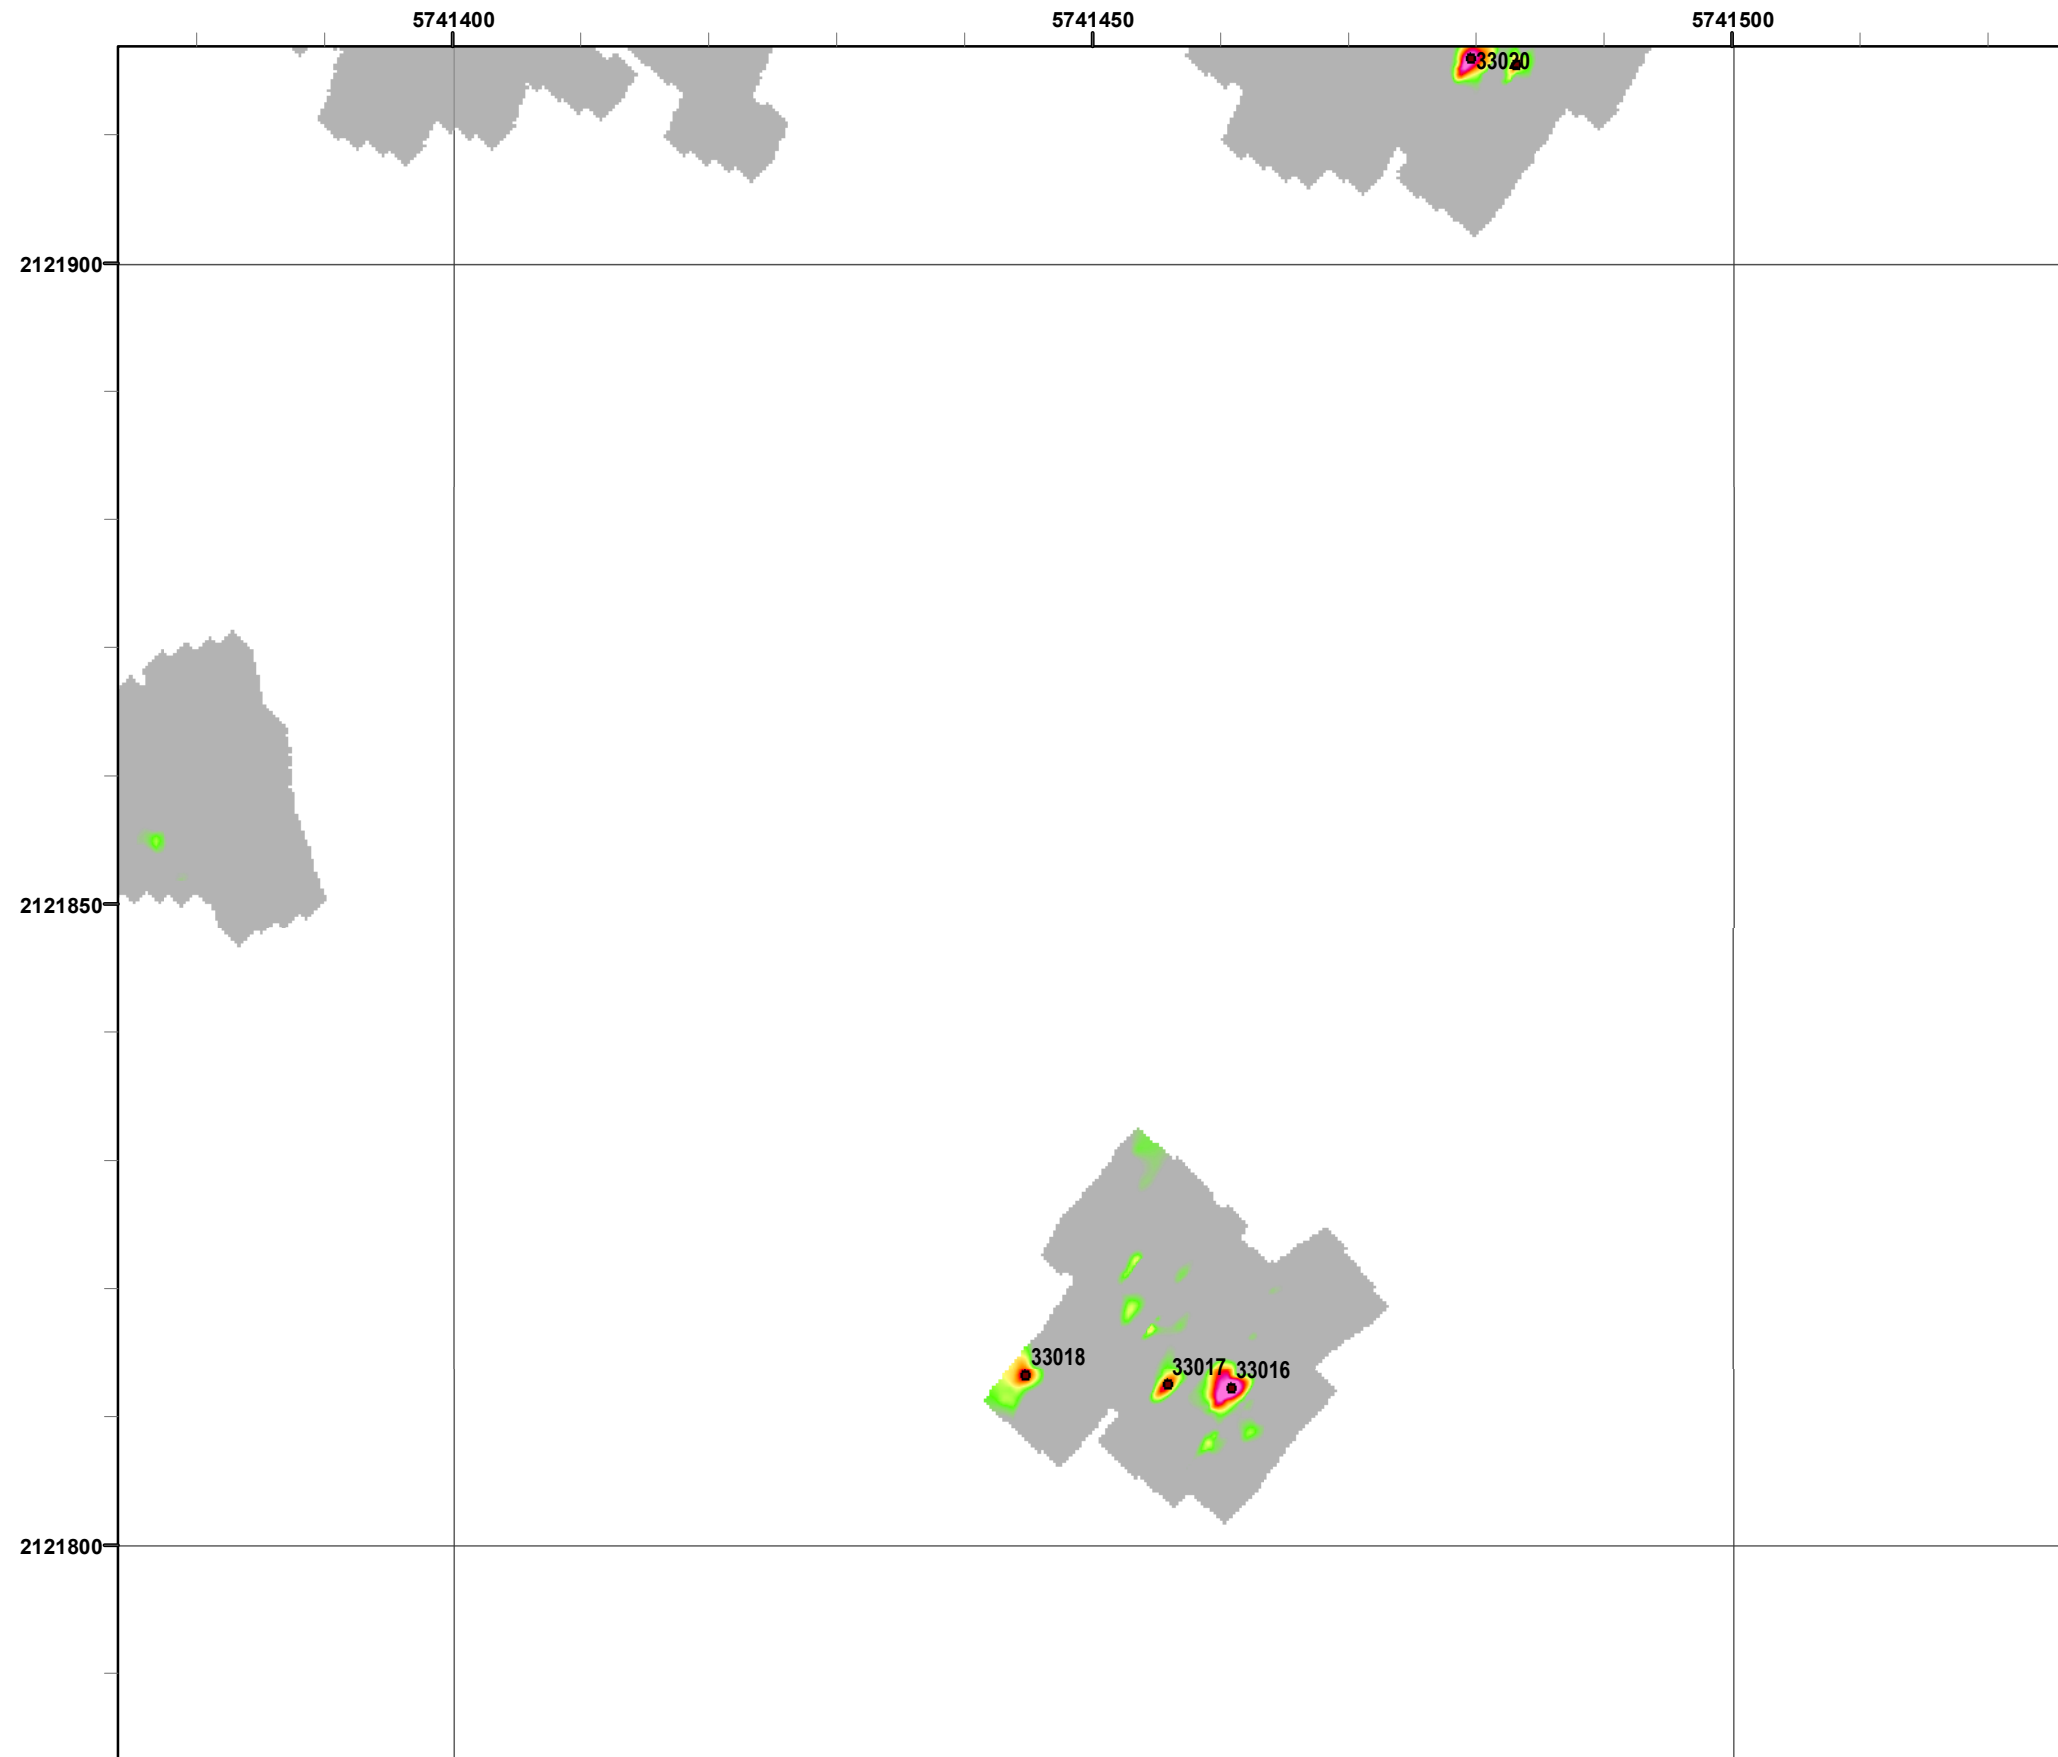

Legend

Grid B2J610

- 33002 Target Location
- Special Case Area and Non-Completed Work Areas
- --- Interim Action Ranges MRA
- Major Road

State Plane California IV, NAD 1983 (U.S. Survey Foot)

Interim Action Ranges MRA
Range 47 SCA
Geo Polygons
DGM Mapbook
FORA ESCA RP
Monterey County, California