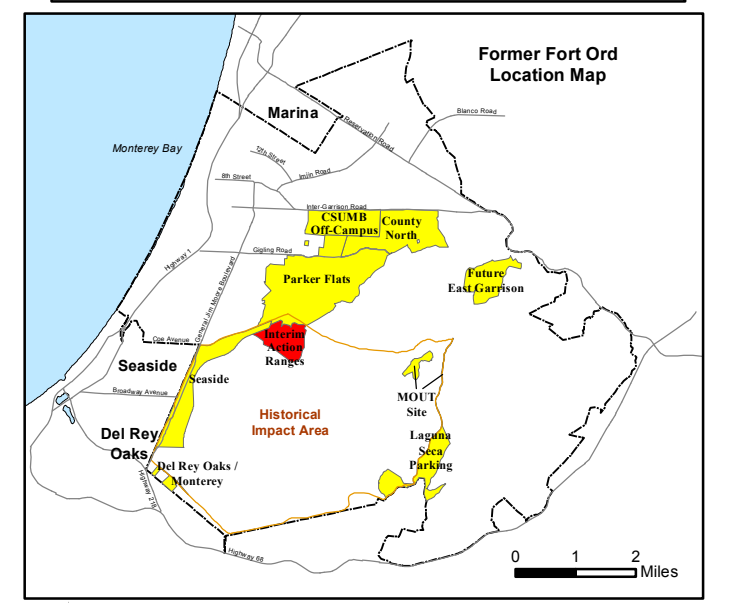

Legend

Grid C2A7A1

- 33002 Target Location
- Special Case Area and Non-Completed Work Areas
- ▬ Interim Action Ranges MRA
- ▬ Major Road