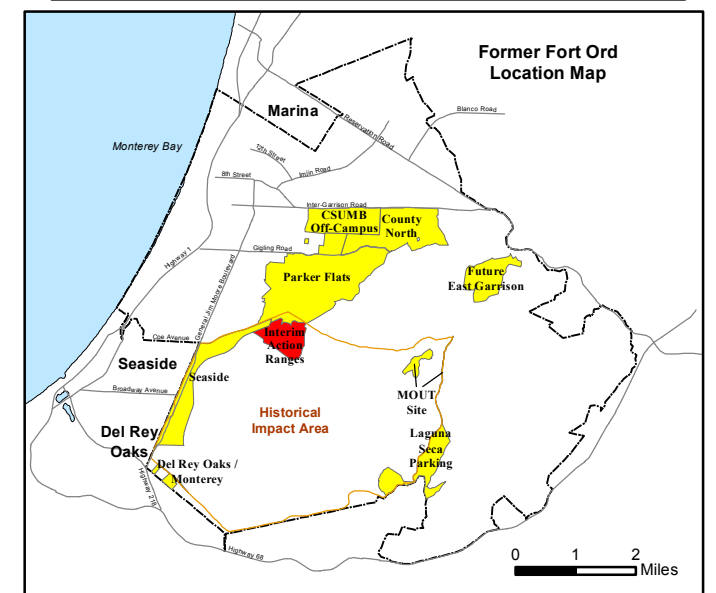

Interim Action Ranges MRA
Range 47 SCA
Geo Polygons
DGM Mapbook

FORA ESCA RP
 Monterey County, California

Legend

Grid B2J7J3

- 33002 Target Location
- Special Case Area and Non-Completed Work Areas
- Interim Action Ranges MRA
- Major Road