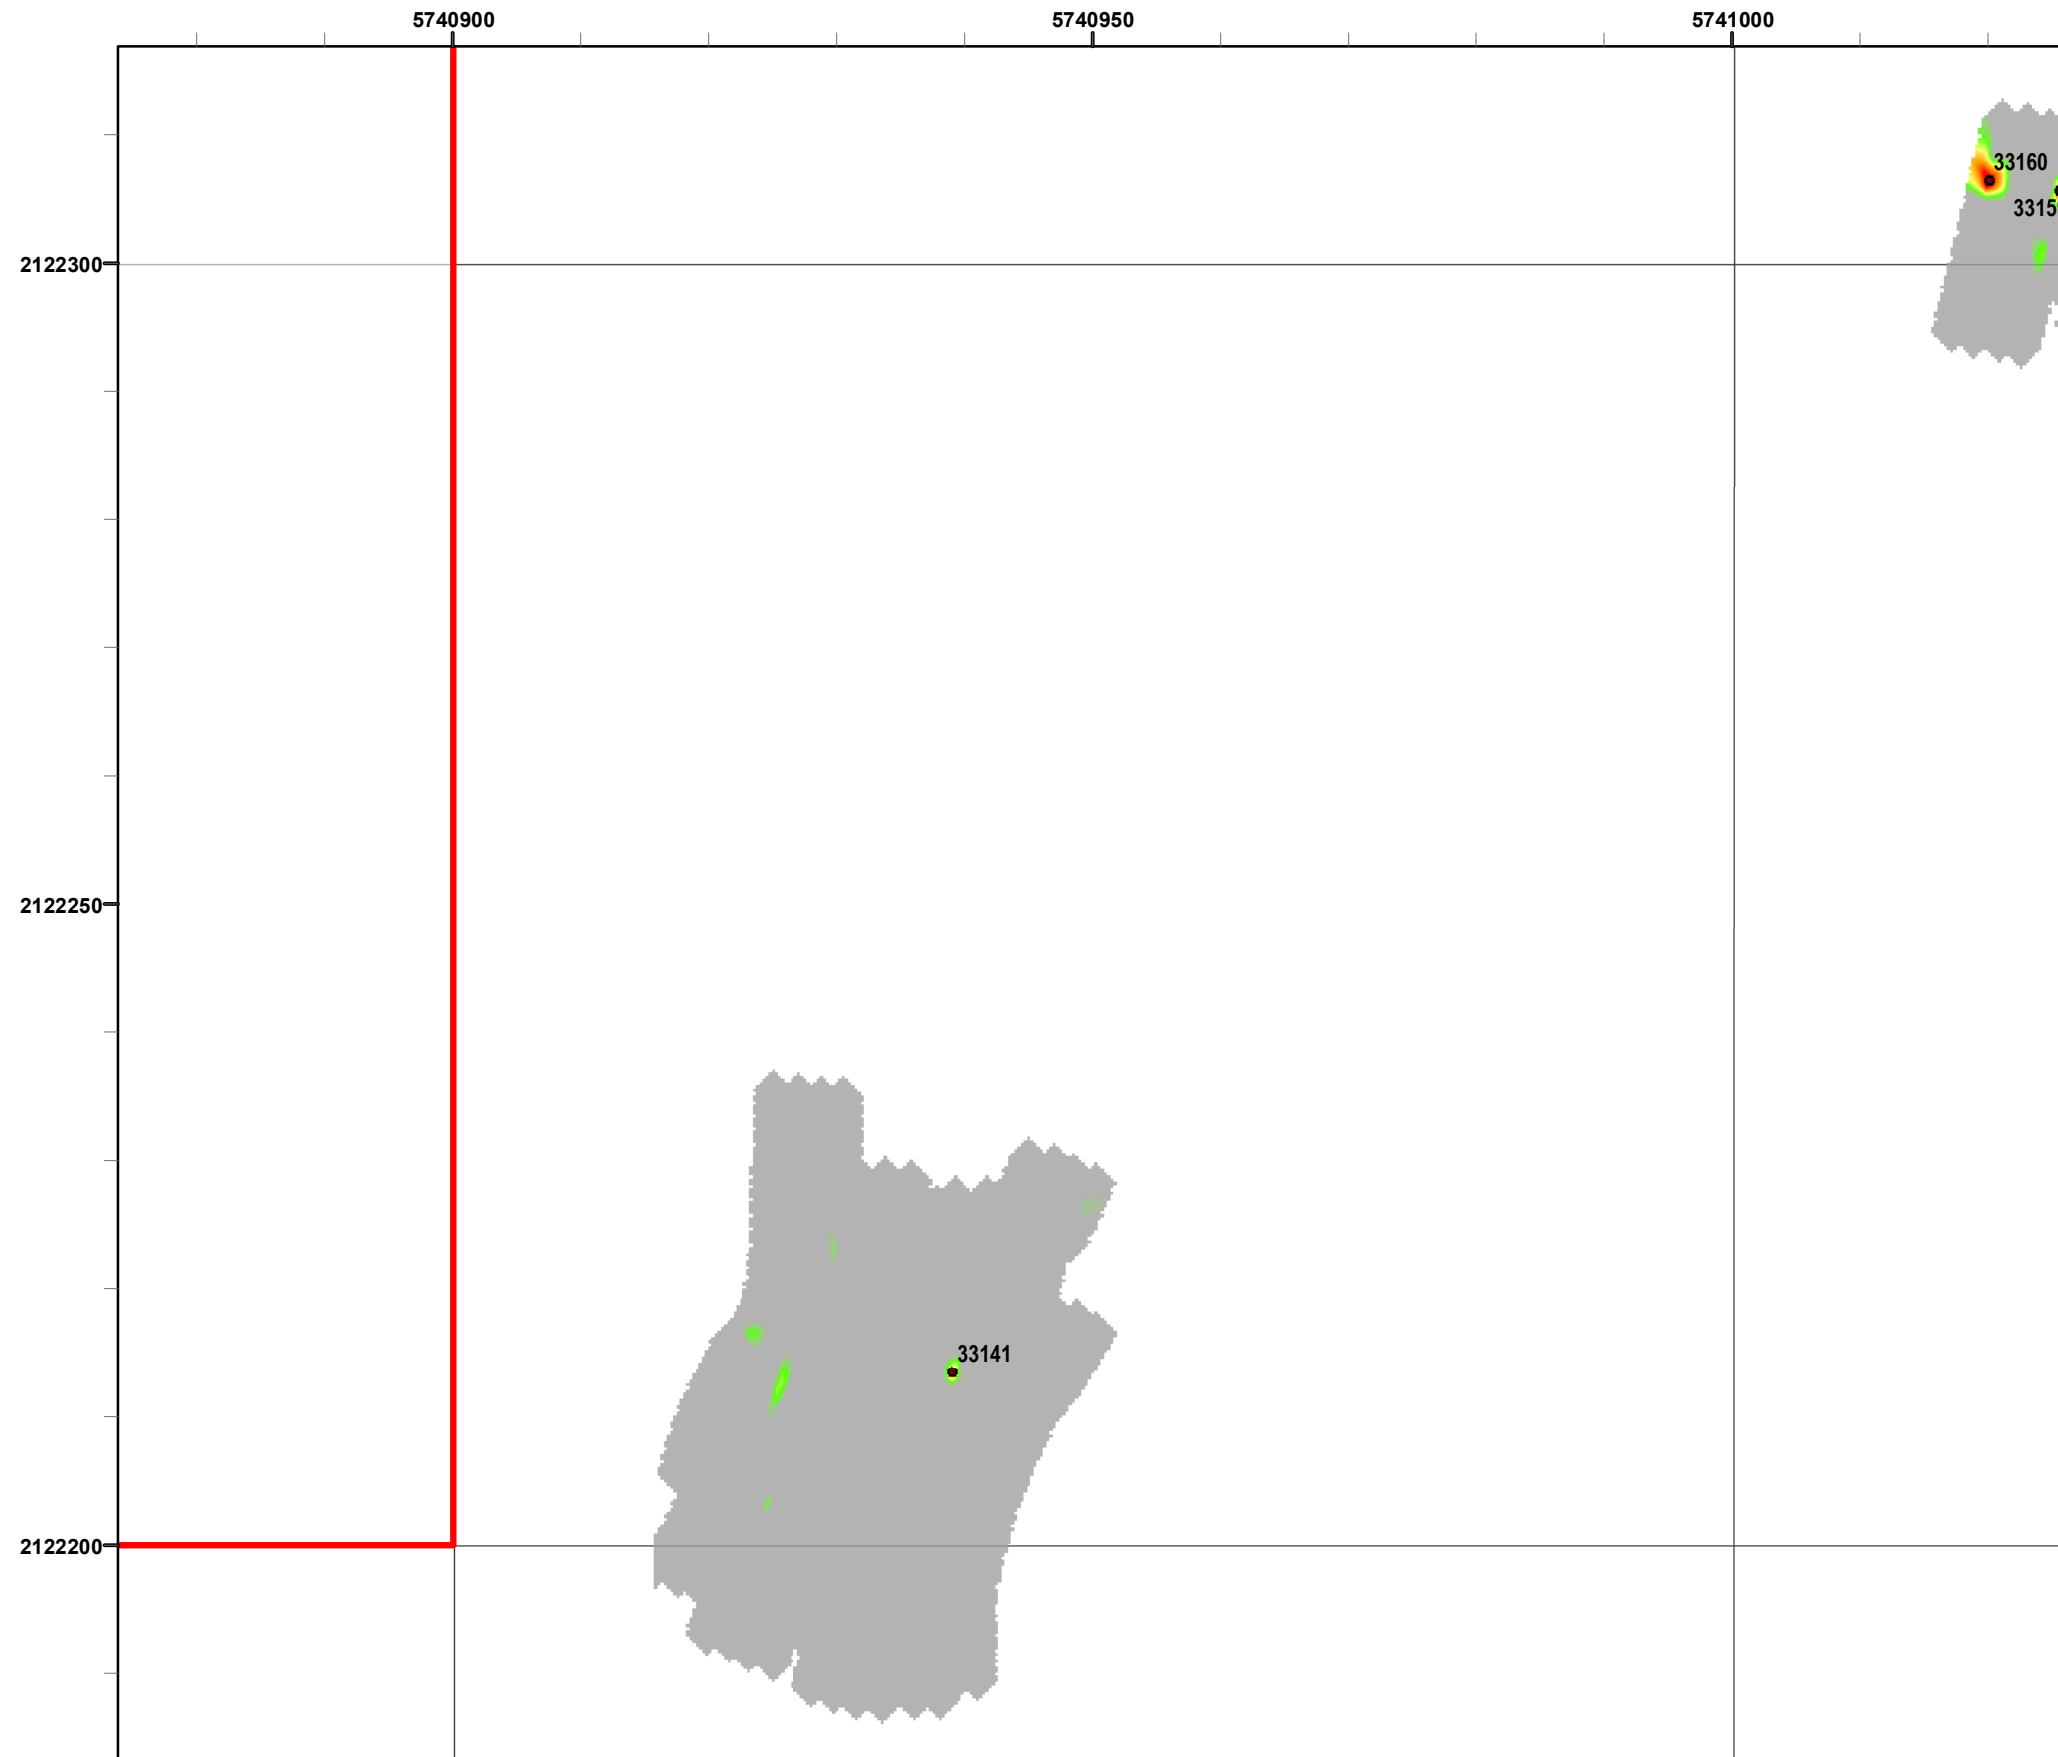

Legend

Grid C2A6C5

- 33002 Target Location
- Special Case Area and Non-Completed Work Areas
- --- Interim Action Ranges MRA
- Major Road

State Plane California IV, NAD 1983 (U.S. Survey Foot)

Interim Action Ranges MRA
Range 47 SCA
Geo Polygons
DGM Mapbook

FORA ESCA RP
Monterey County, California