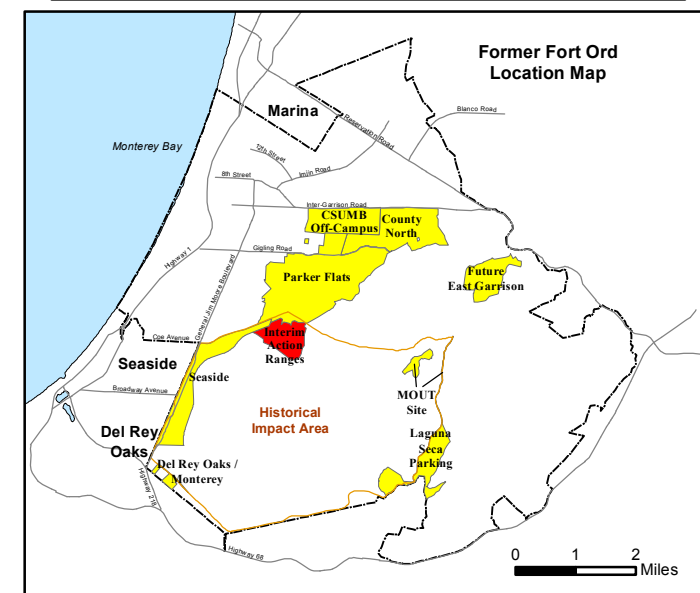

Legend

Grid B2J7J4

- 33002 Target Location
- Special Case Area and Non-Completed Work Areas
- --- Interim Action Ranges MRA
- Major Road