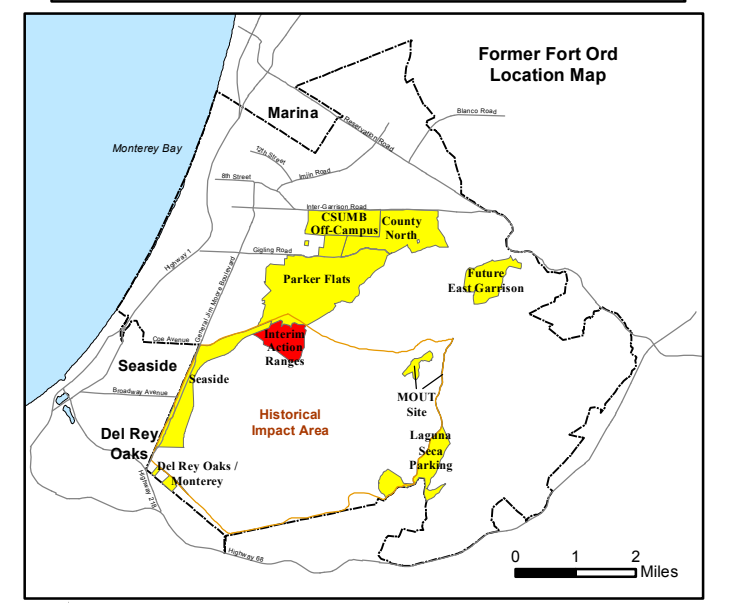

Legend

Grid C2A6A9

- 33002 Target Location
- Special Case Area and Non-Completed Work Areas
- ▬ Interim Action Ranges MRA
- ▬ Major Road