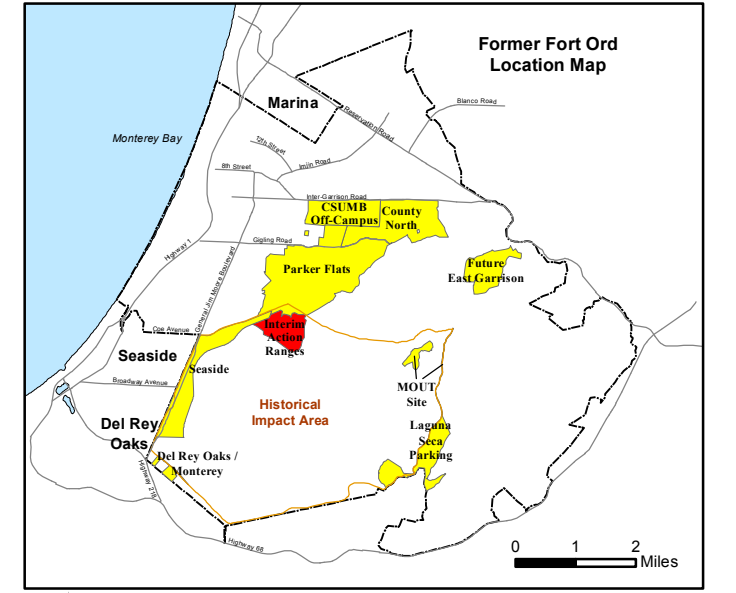

State Plane California IV, NAD 1983 (U.S. Survey Foot)

Interim Action Ranges MRA
Range 47 SCA
Geo Polygons
DGM Mapbook
 FORA ESCA RP
 Monterey County, California

Legend Grid B2J7I2

- 33002 Target Location
- Special Case Area and Non-Completed Work Areas
- Interim Action Ranges MRA
- Major Road