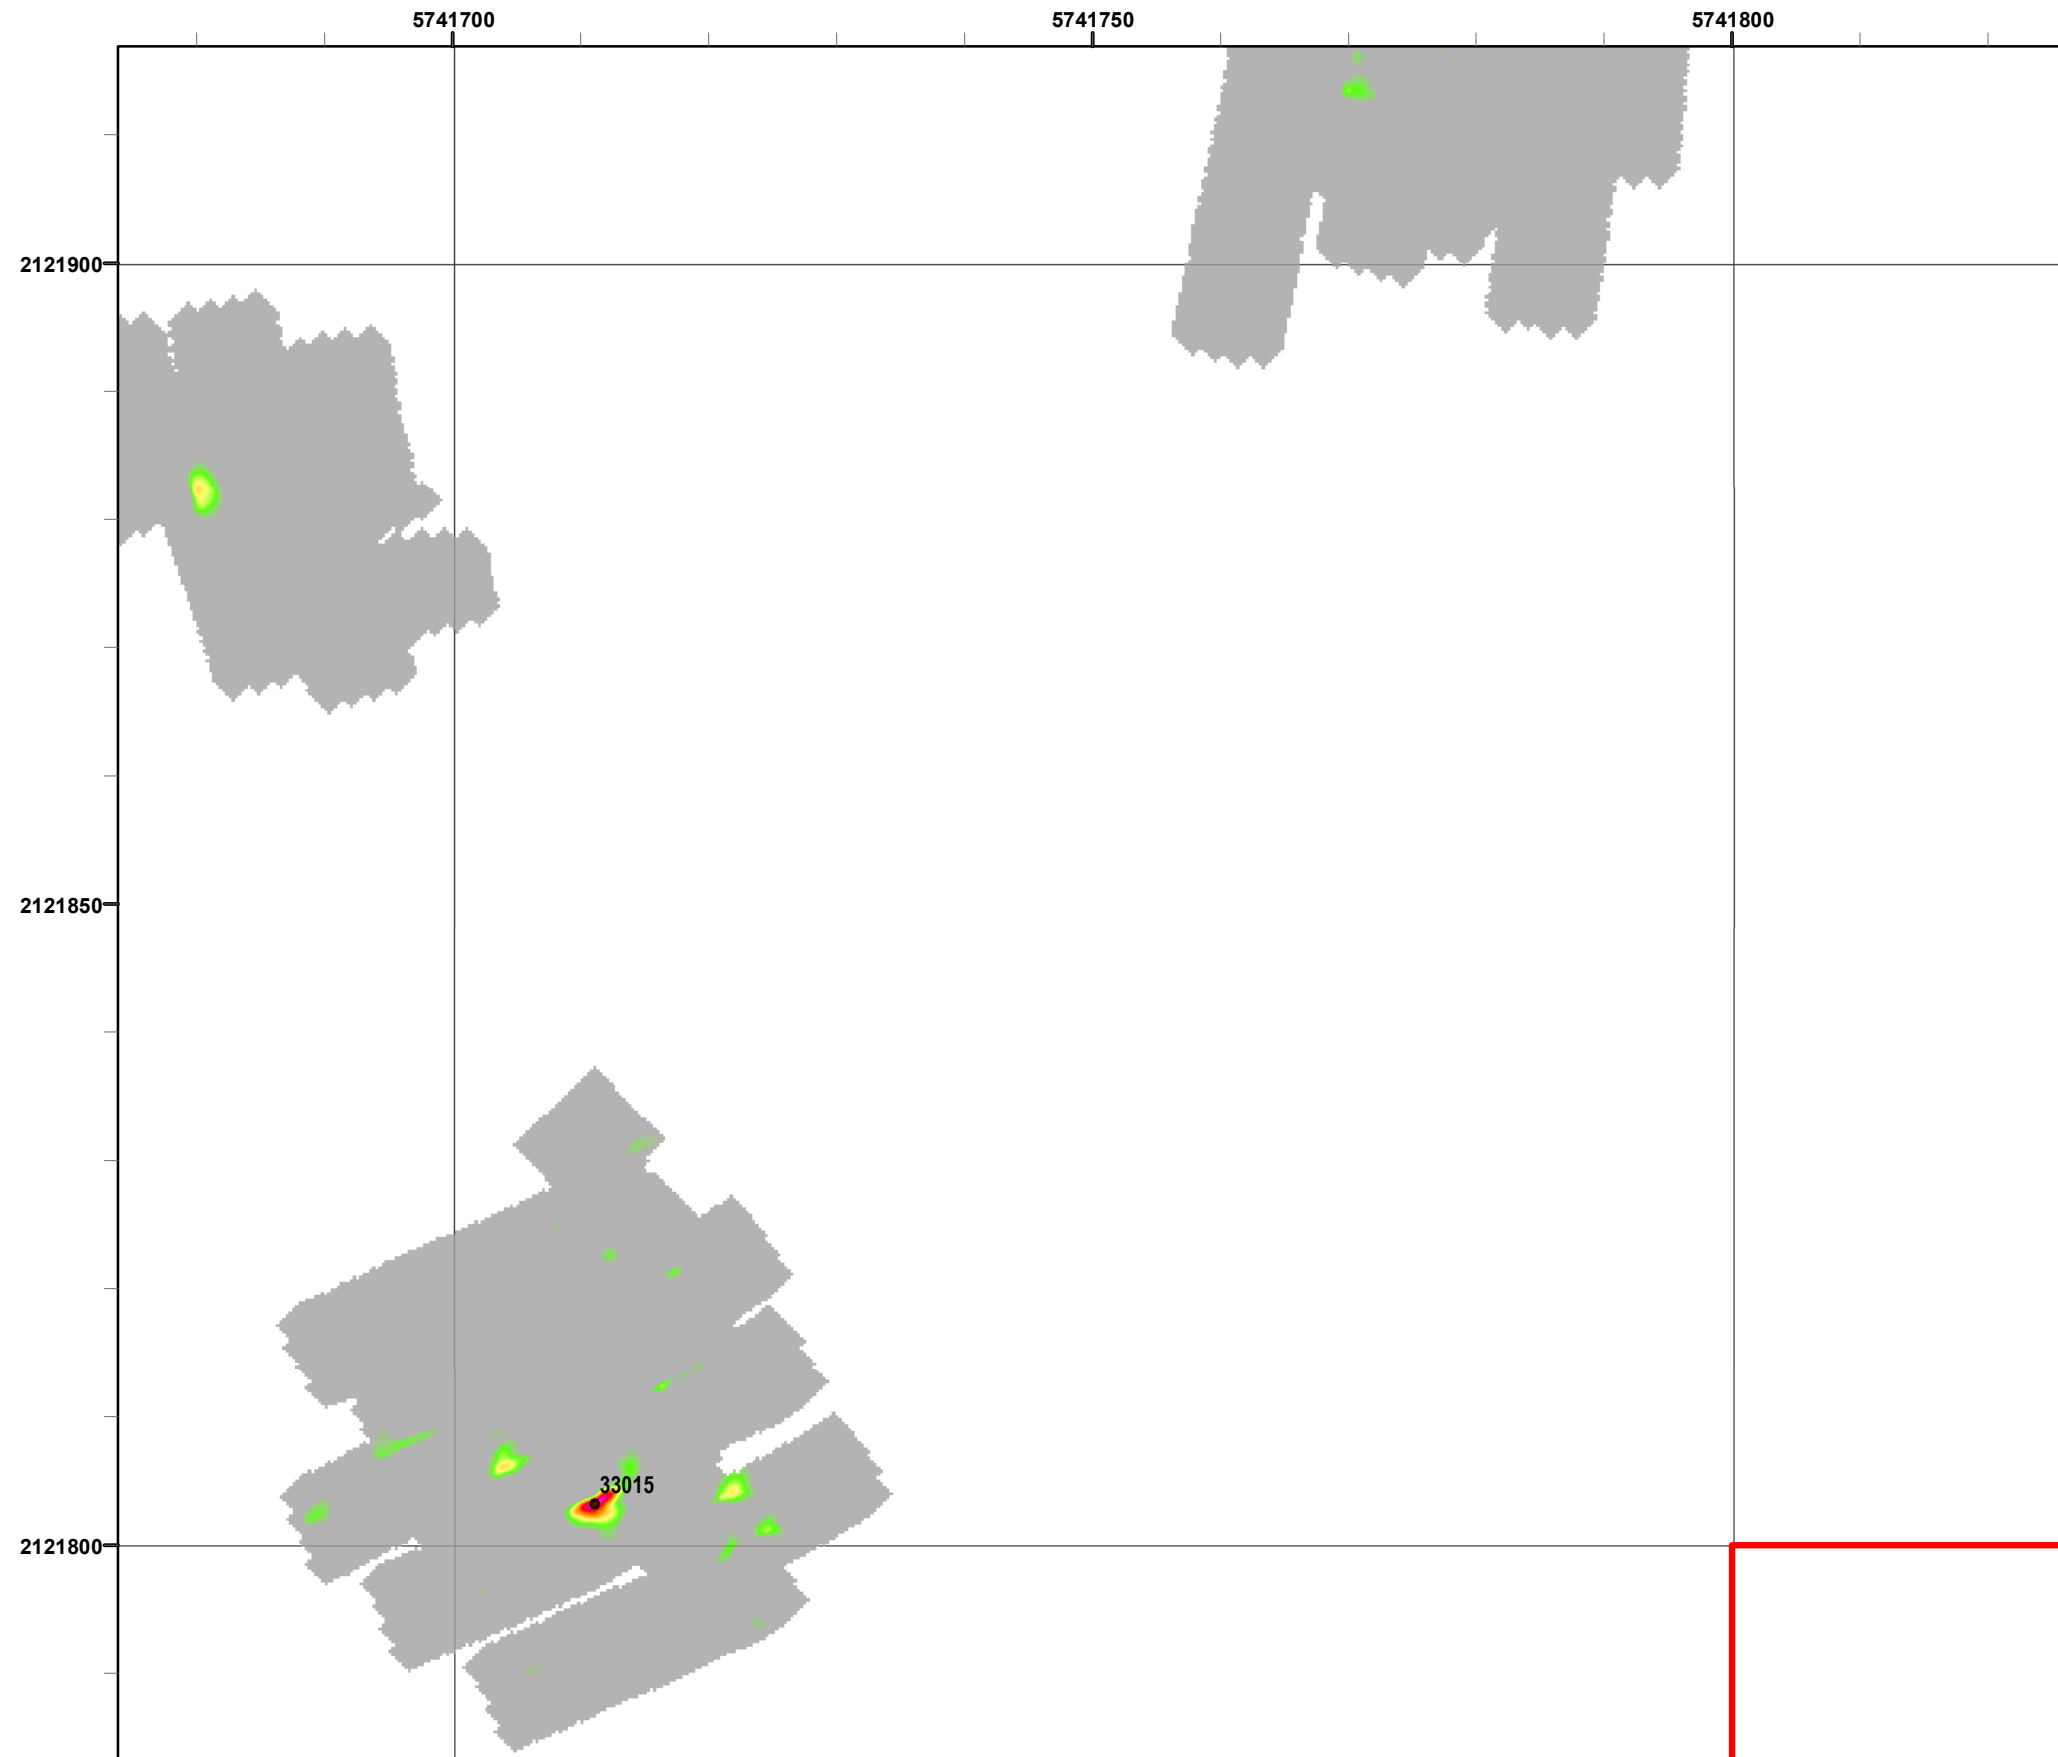

Document Path: Z:\GIS\PROJECTS_ENM\FIord\0595956_GIS\Projects\Interim Action Ranges\IRACR\Appendix F11-1_IAR_R47_Geo_Polygons_DGM_Mapbook.mxd