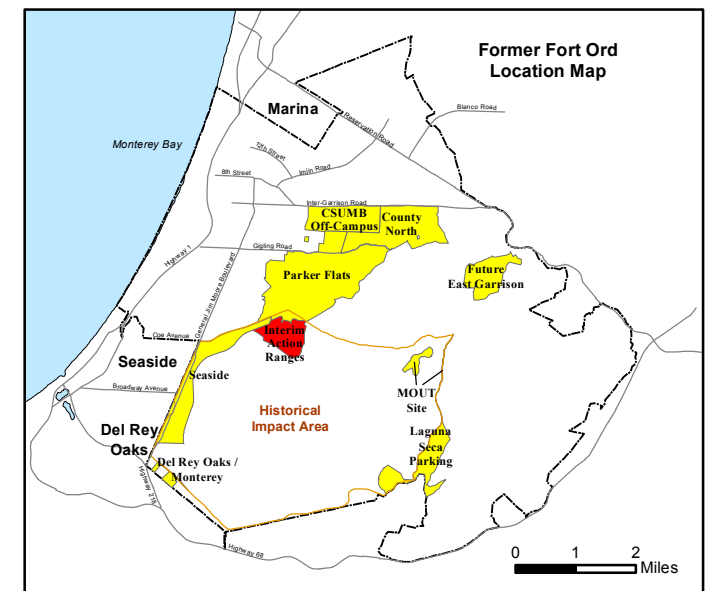

State Plane California IV, NAD 1983 (U.S. Survey Foot)

Interim Action Ranges MRA
Range 47 SCA
Geo Polygons
DGM Mapbook
 FORA ESCA RP
 Monterey County, California

Legend

Grid C2A6B9

- 33002 Target Location
- Special Case Area and Non-Completed Work Areas
- ▬ Interim Action Ranges MRA
- ▬ Major Road