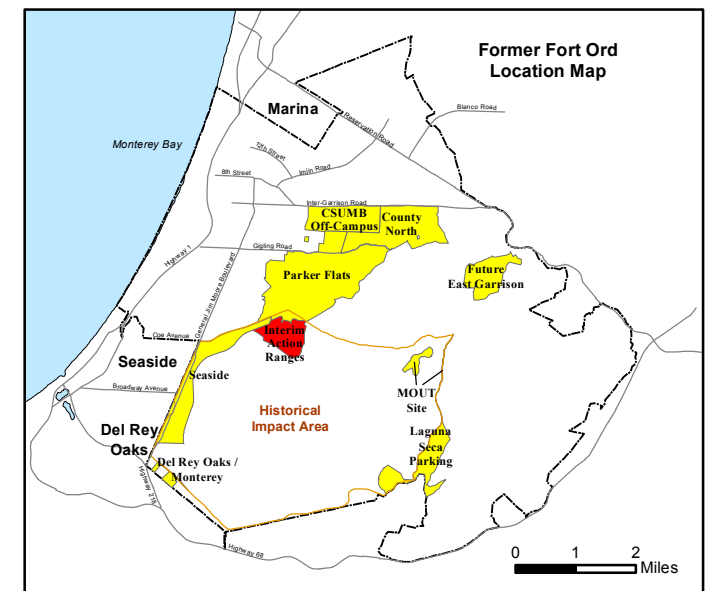

State Plane California IV, NAD 1983 (U.S. Survey Foot)

Interim Action Ranges MRA
Range 47 SCA
Geo Polygons
DGM Mapbook
 FORA ESCA RP
 Monterey County, California

Legend

Grid B2J6H0

- 33002 Target Location
- Special Case Area and Non-Completed Work Areas
- Interim Action Ranges MRA
- Major Road