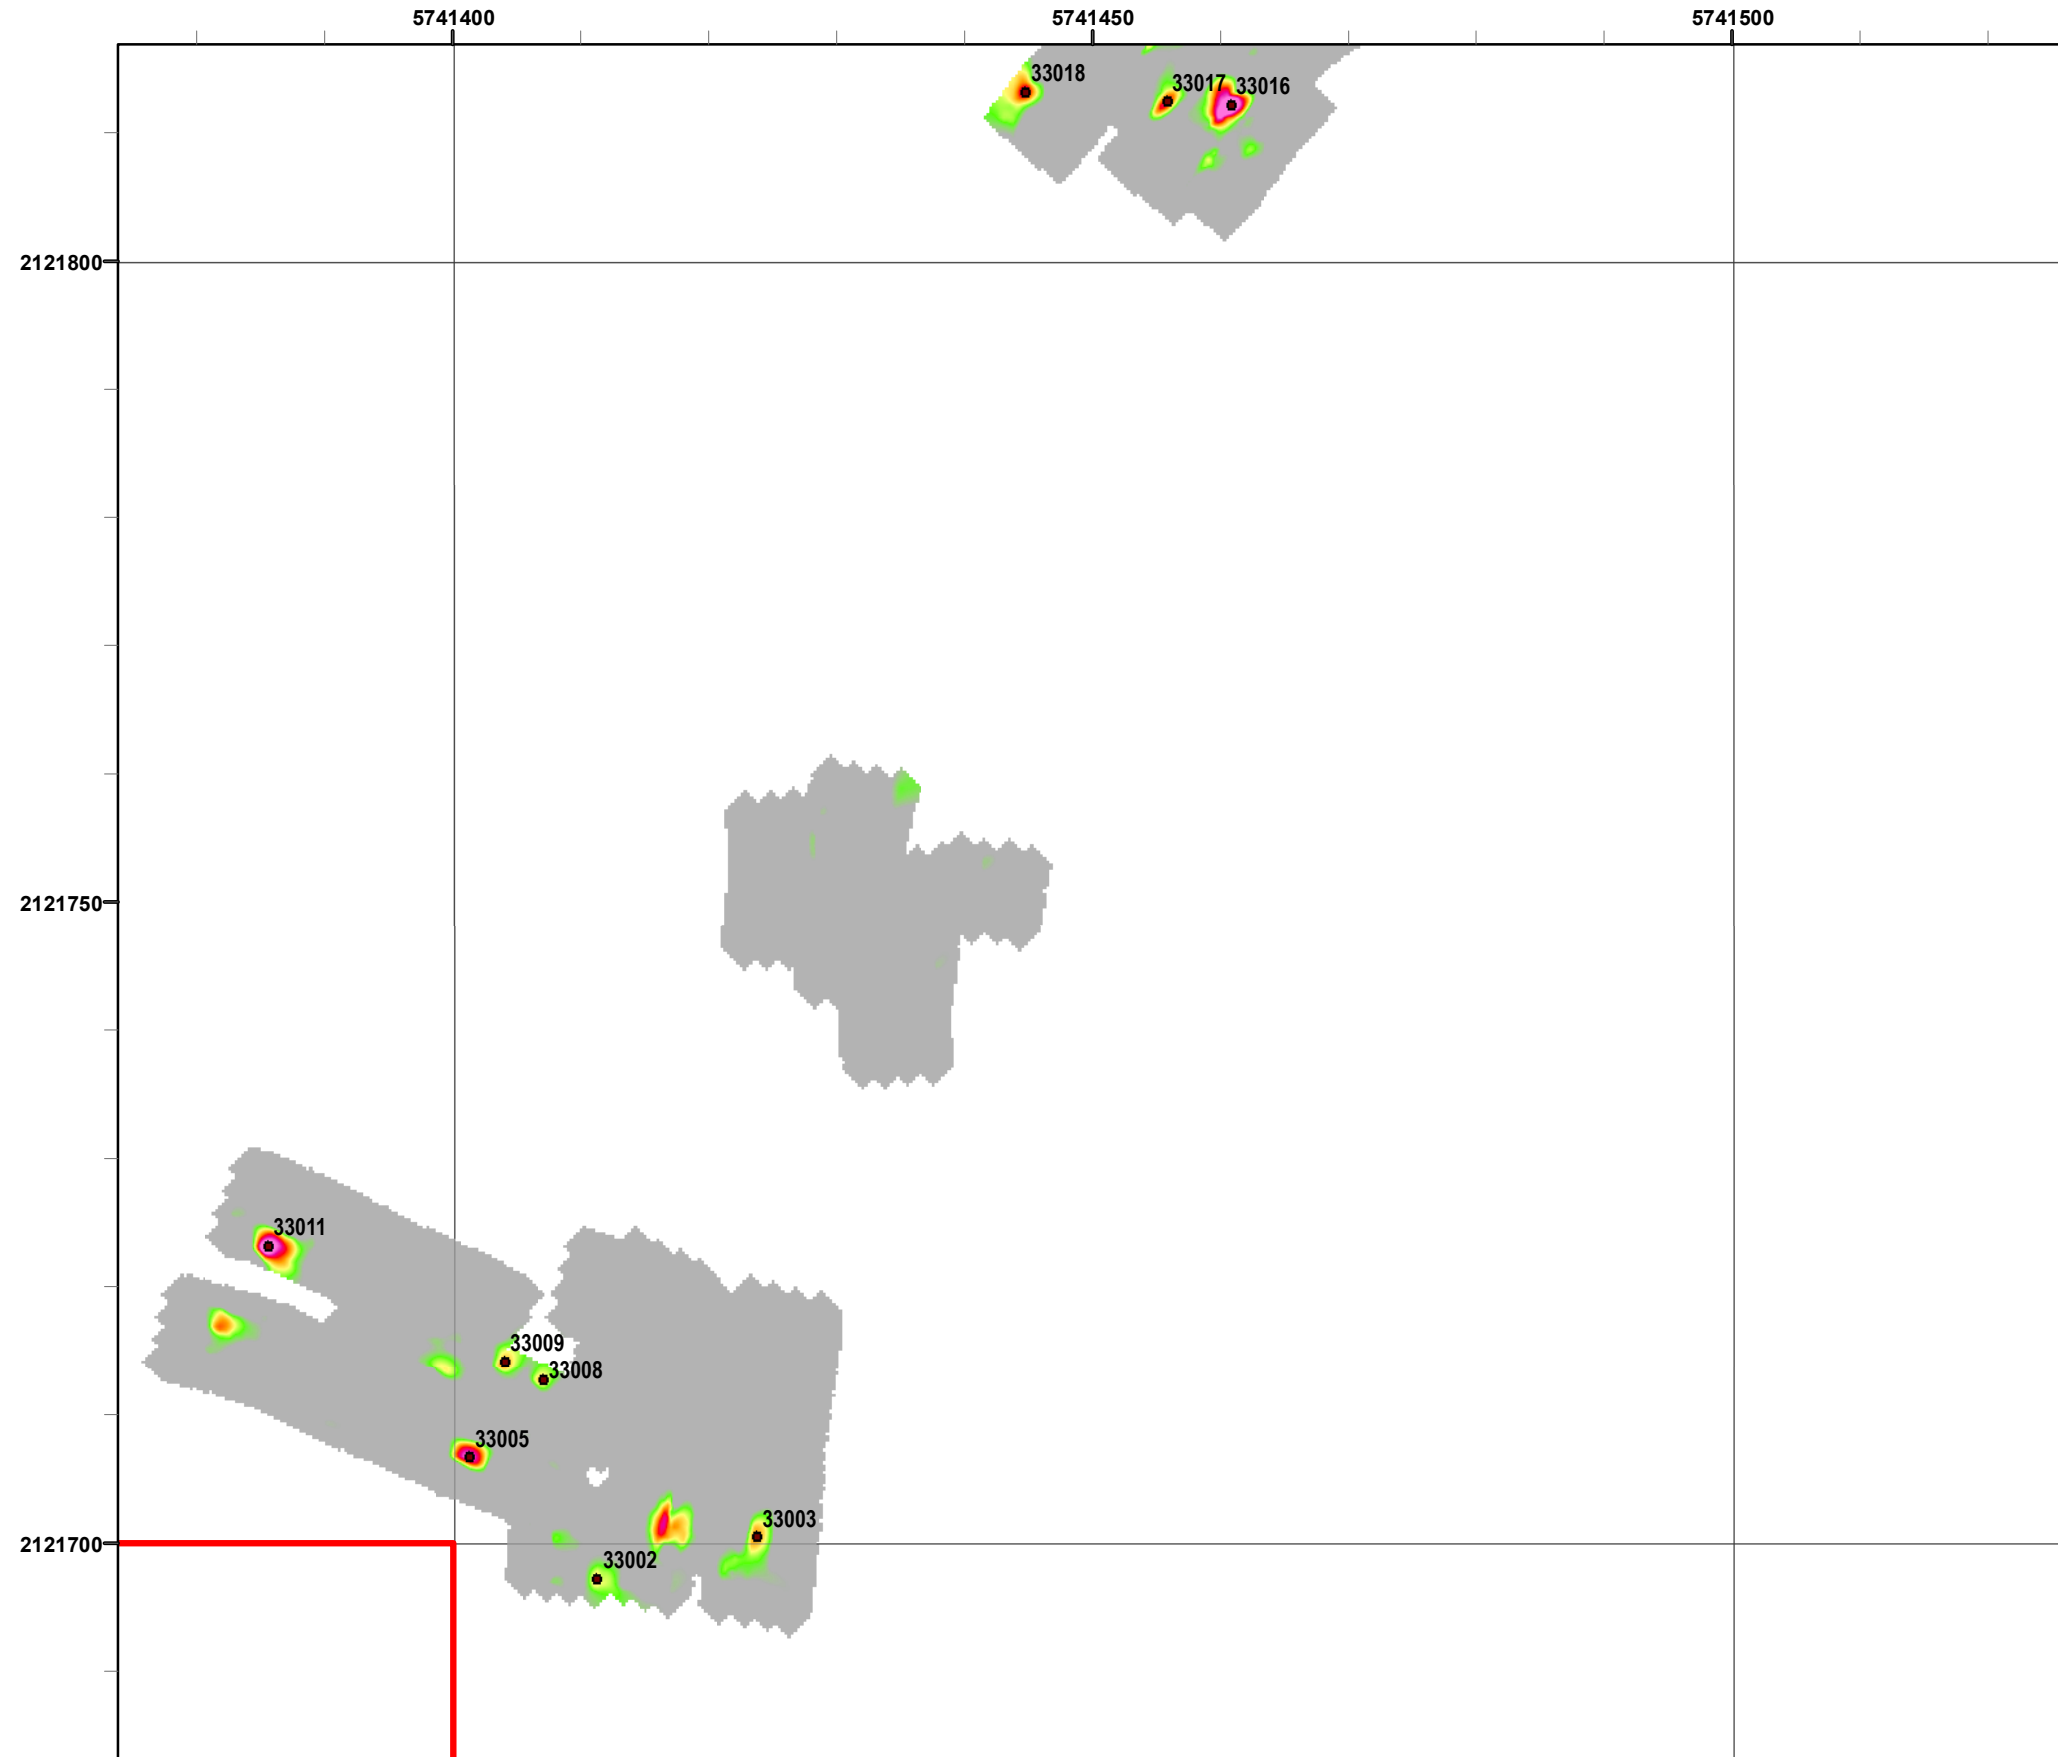

Legend

Grid B2J6H0

- 33002 Target Location
- Special Case Area and Non-Completed Work Areas
- --- Interim Action Ranges MRA
- Major Road