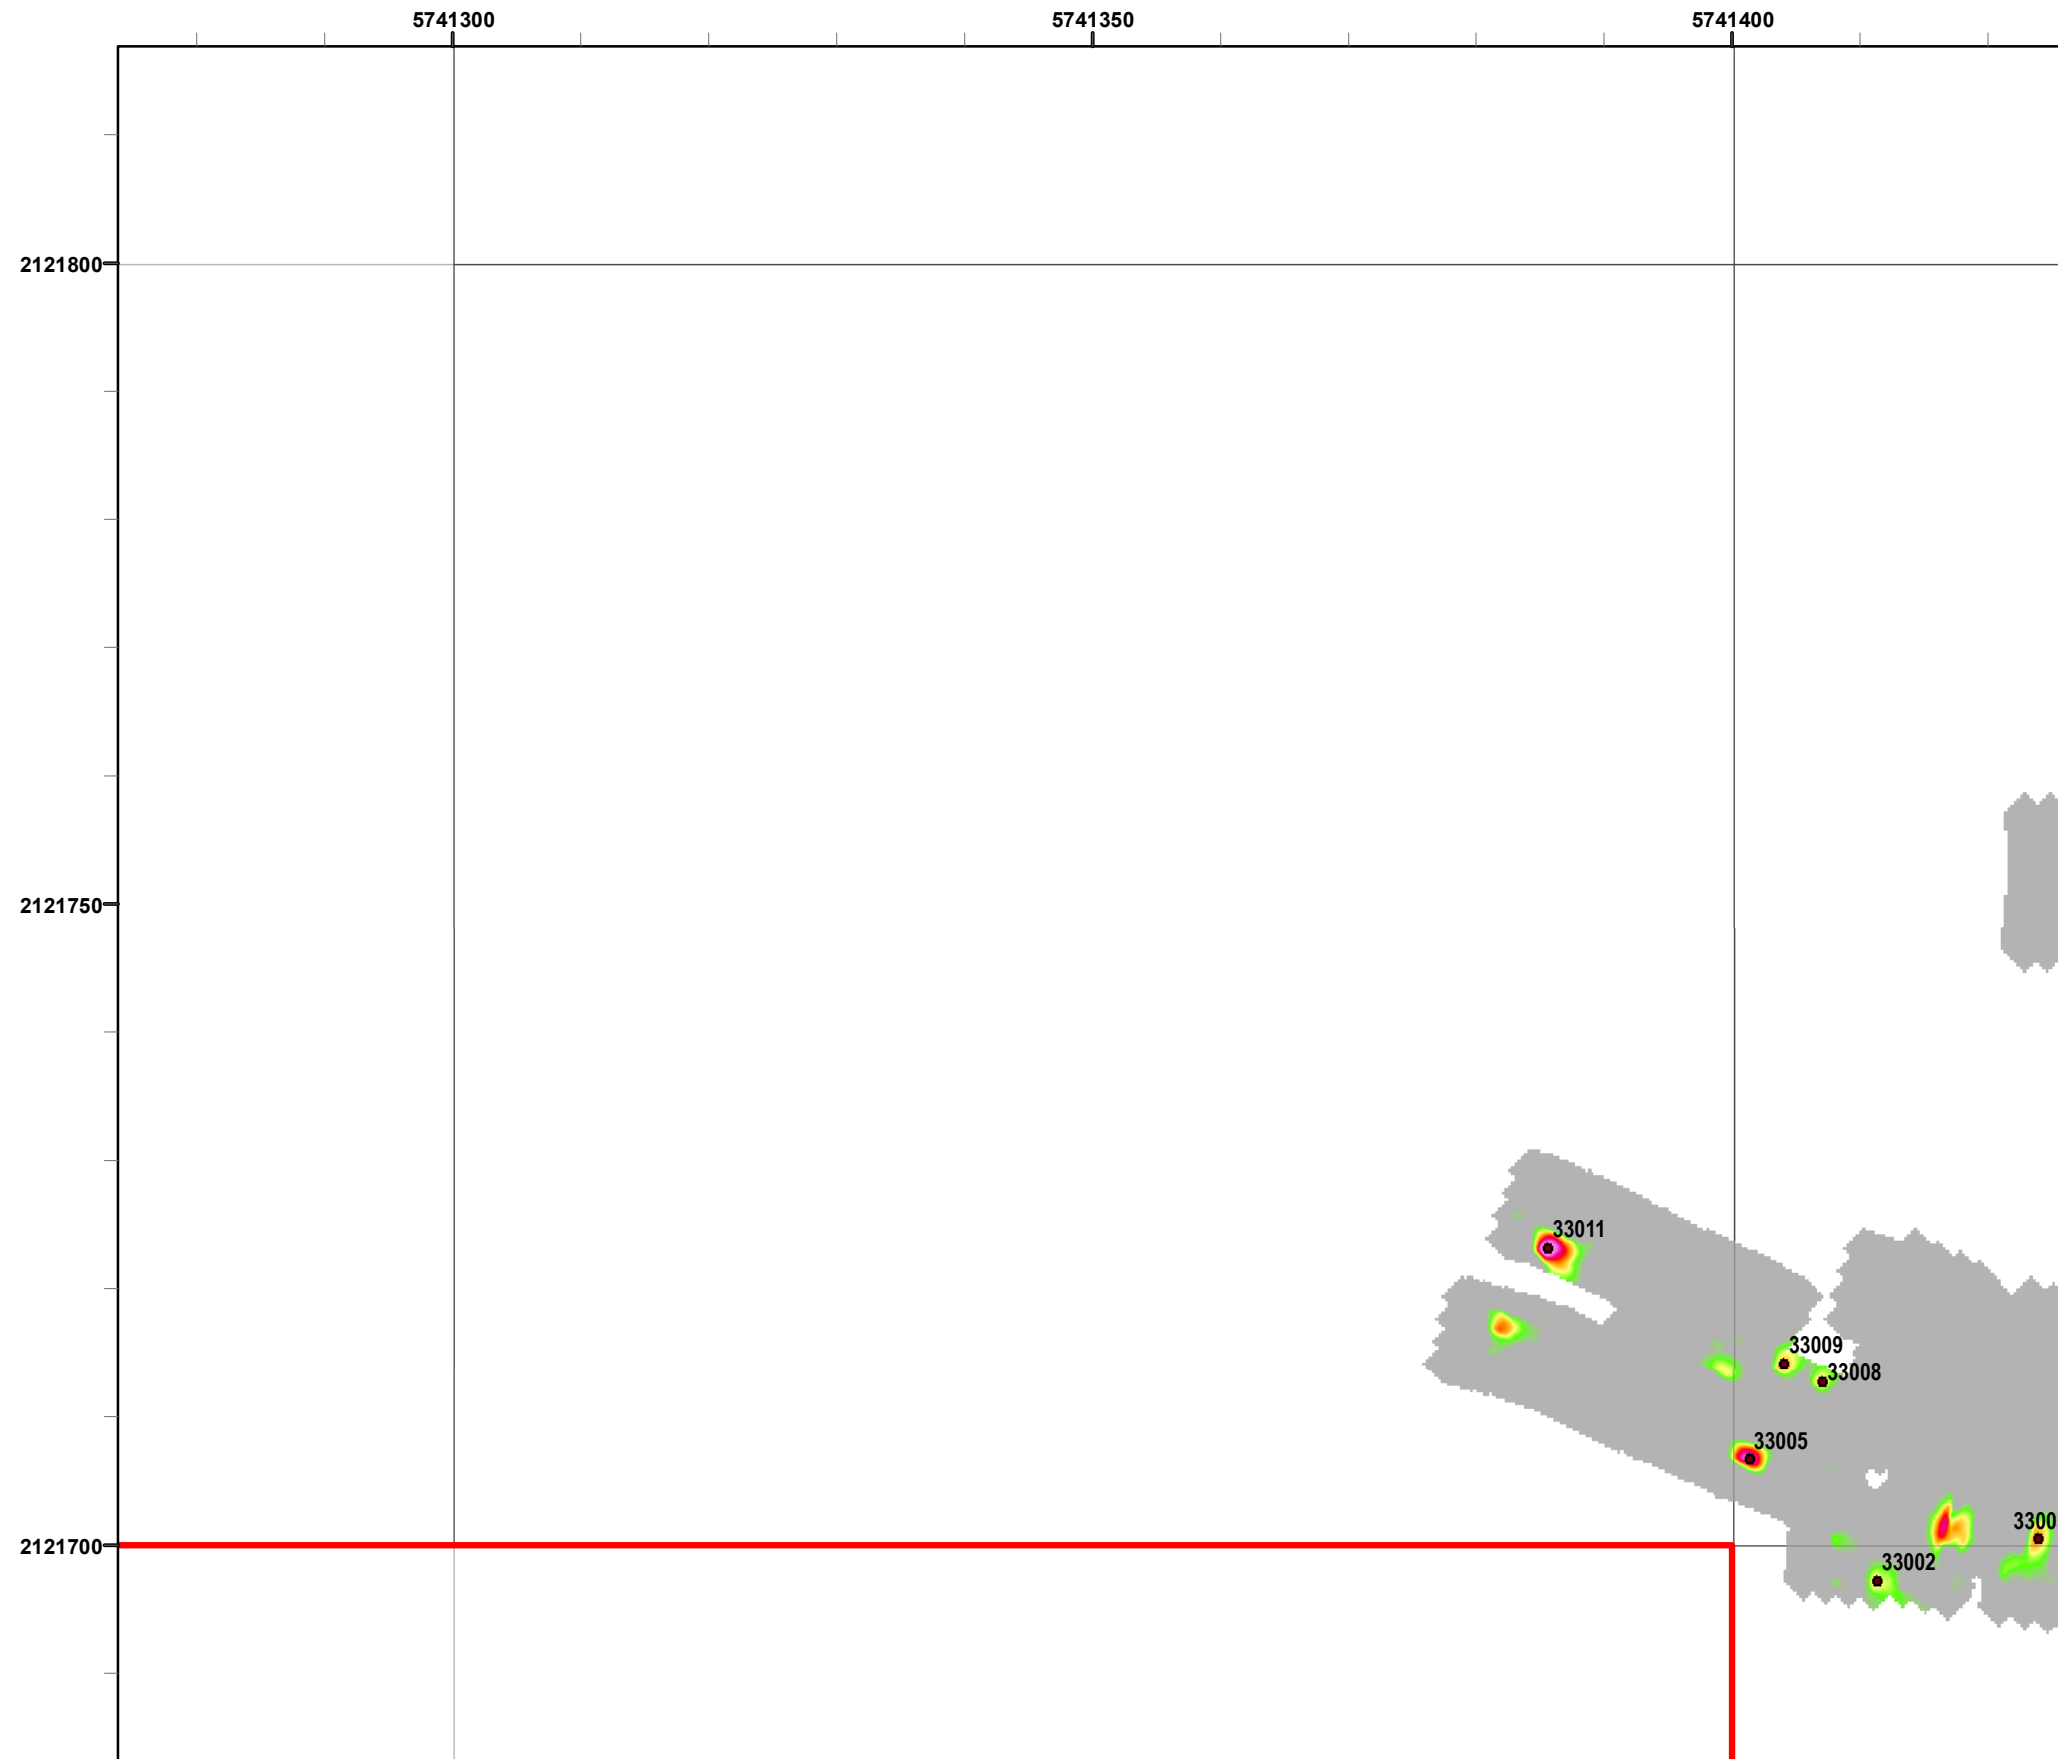

Legend

Grid B2J6H9

- 33002 Target Location
- Special Case Area and Non-Completed Work Areas
- ▬ Interim Action Ranges MRA
- ▬ Major Road

State Plane California IV, NAD 1983 (U.S. Survey Foot)

Interim Action Ranges MRA
Range 47 SCA
Geo Polygons
DGM Mapbook
FORA ESCA RP
Monterey County, California