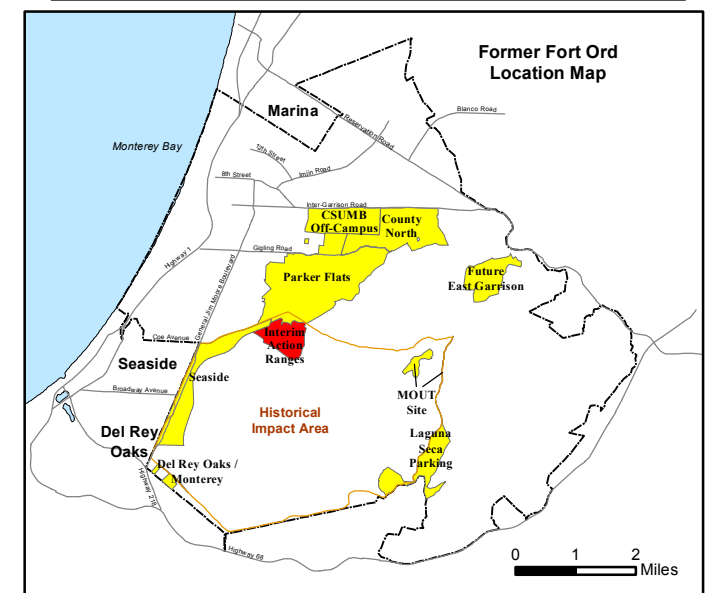

Legend

Grid B2J610

- 33002 Target Location
- Special Case Area and Non-Completed Work Areas
- --- Interim Action Ranges MRA
- Major Road