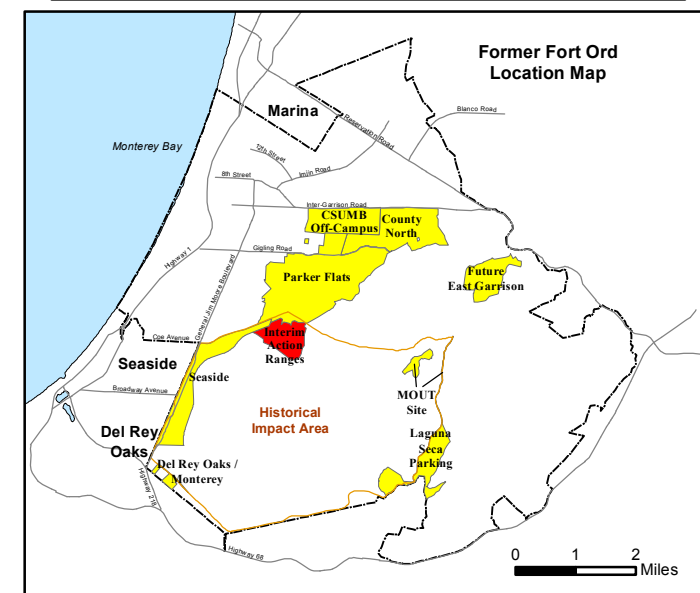

State Plane California IV, NAD 1983 (U.S. Survey Foot)

Interim Action Ranges MRA
Range 47 SCA
Geo Polygons
DGM Mapbook

FORA ESCA RP
 Monterey County, California

Legend

Grid C2A7A3

- 33002 Target Location
- Special Case Area and Non-Completed Work Areas
- ▬ Interim Action Ranges MRA
- ▬ Major Road