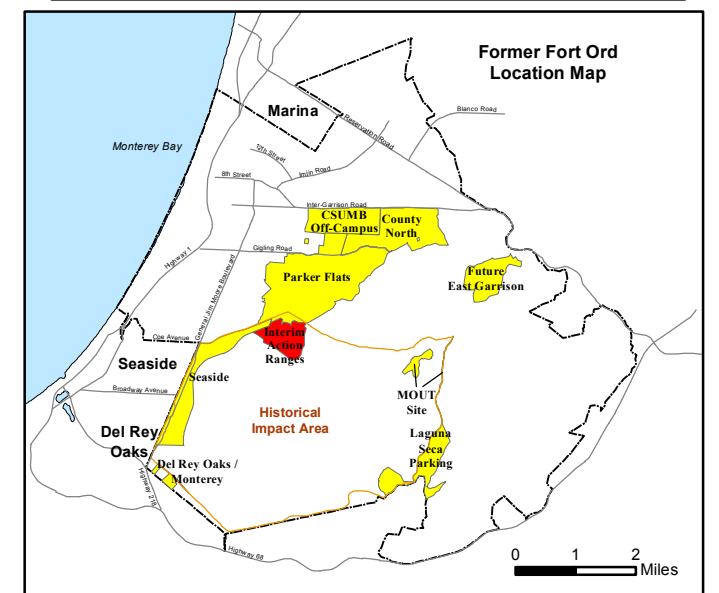

State Plane California IV, NAD 1983 (U.S. Survey Foot)

Interim Action Ranges MRA
Range 47 SCA
Geo Polygons
DGM Mapbook

FORA ESCA RP
 Monterey County, California

Legend

Grid C2A6C6

- 33002 Target Location
- Special Case Area and Non-Completed Work Areas
- Interim Action Ranges MRA
- Major Road