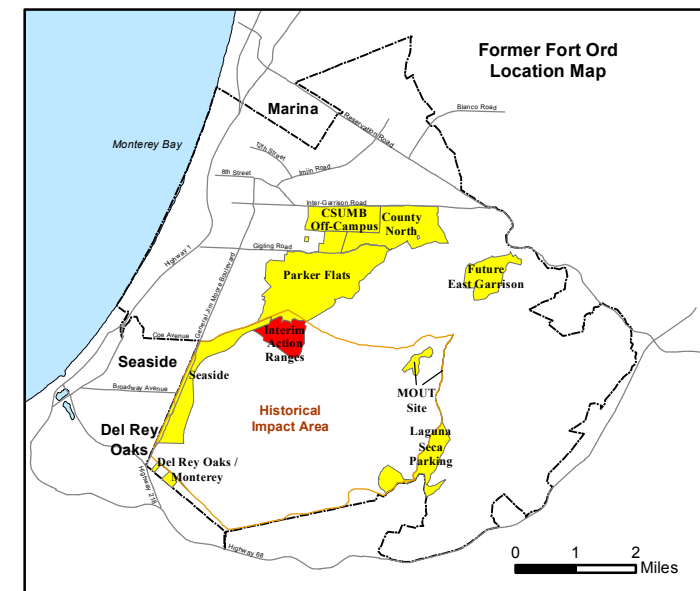

State Plane California IV, NAD 1983 (U.S. Survey Foot)

Interim Action Ranges MRA
Range 47 SCA
Geo Polygons
DGM Mapbook
 FORA ESCA RP
 Monterey County, California

Legend

Grid B2J7H1

- 33002 Target Location
- Special Case Area and Non-Completed Work Areas
- ▬ Interim Action Ranges MRA
- ▬ Major Road