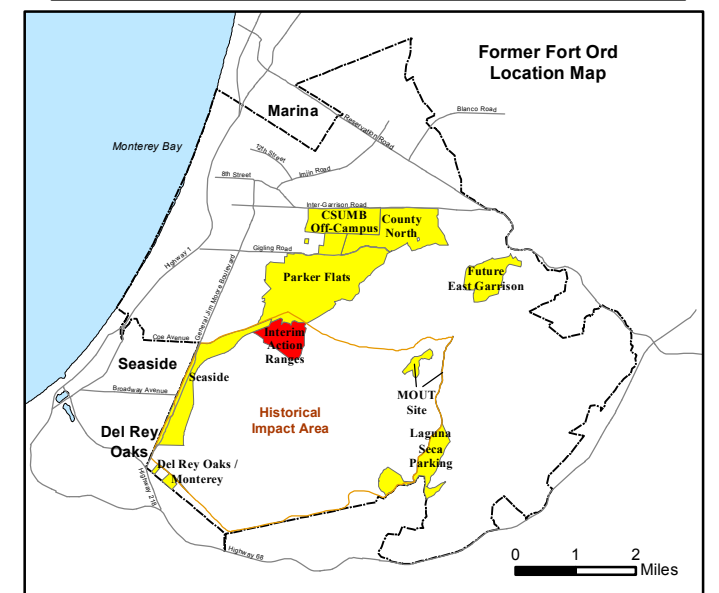

Legend

Grid C2A7B2

- 33002 Target Location
- Special Case Area and Non-Completed Work Areas
- ▬ Interim Action Ranges MRA
- ▬ Major Road