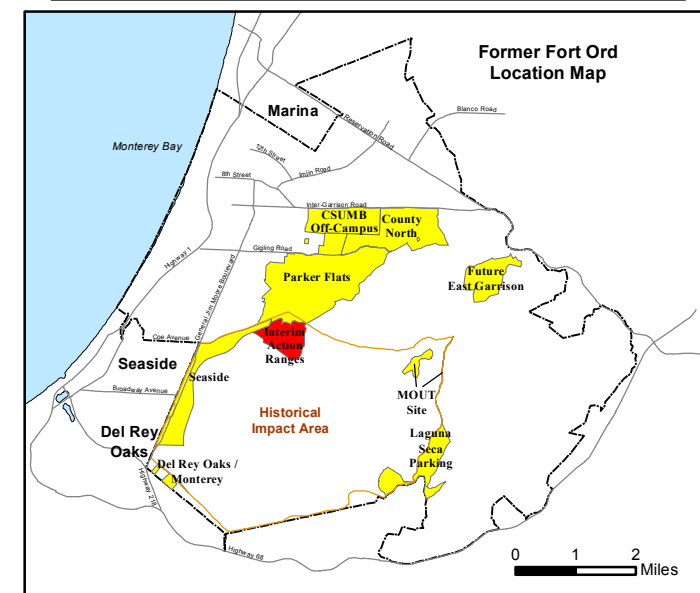

Legend

Grid B2J7J5

- 33002 Target Location
- Special Case Area and Non-Completed Work Areas
- --- Interim Action Ranges MRA
- Major Road