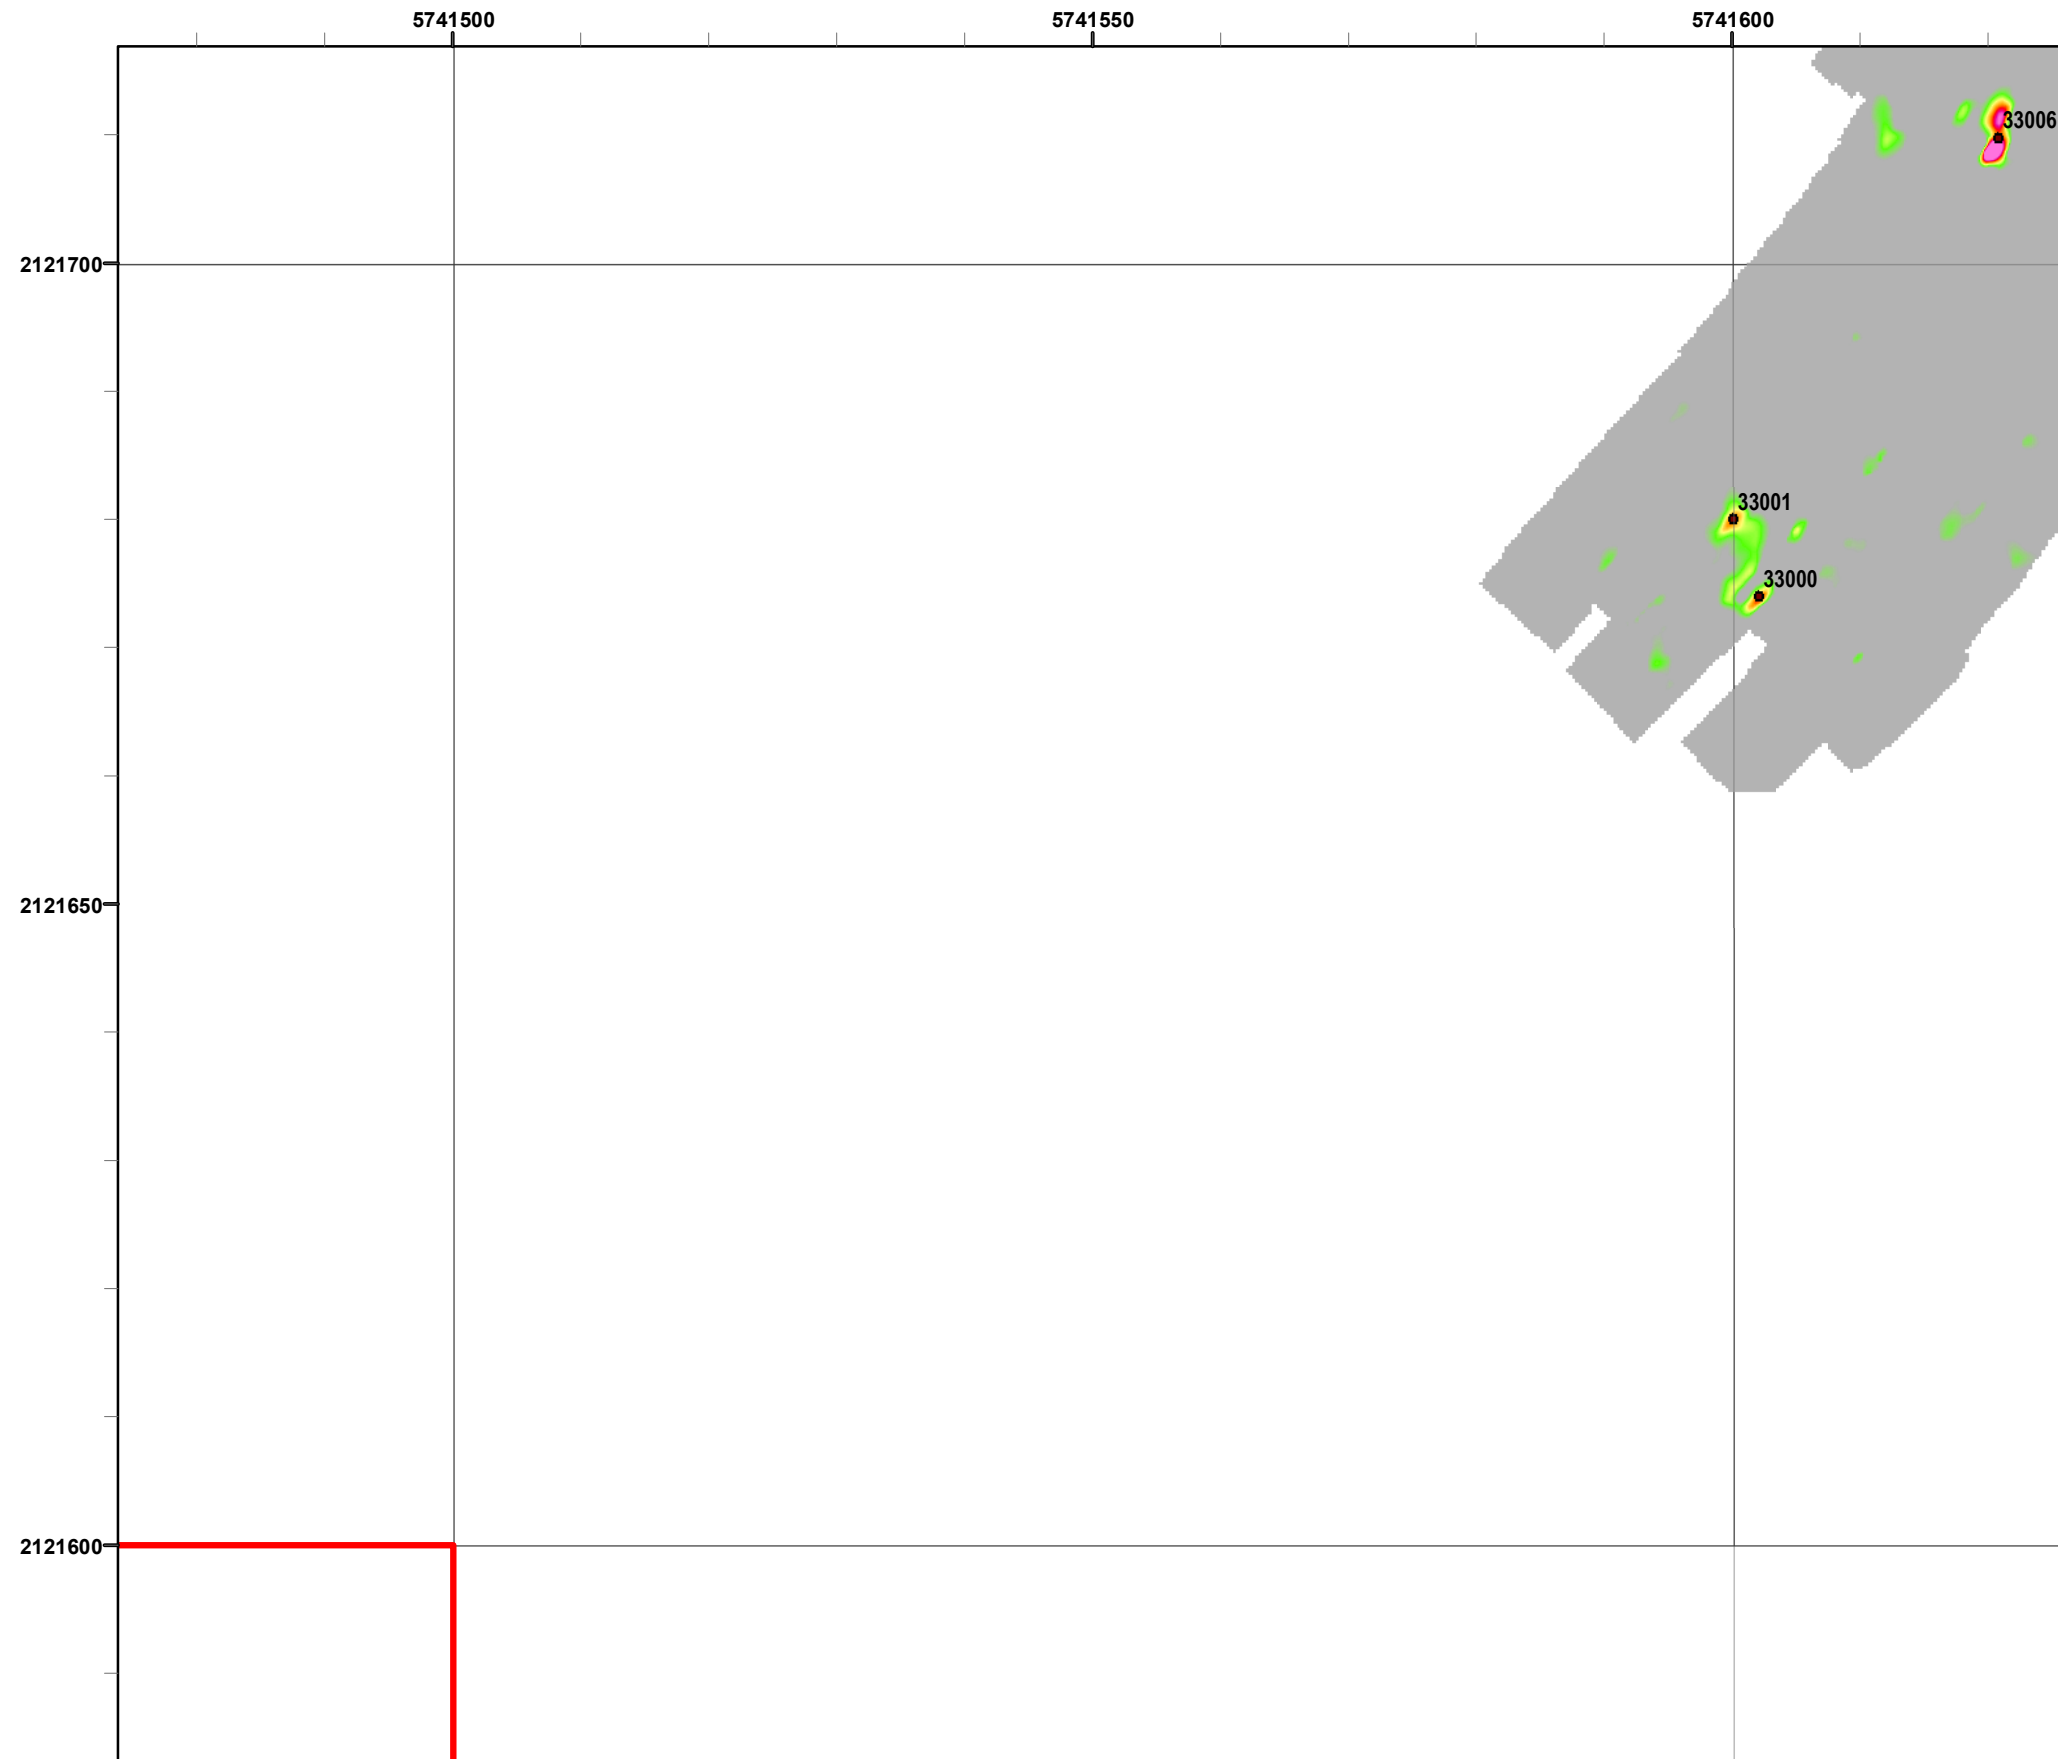

Legend

Grid B2J6G0

- 33002 Target Location
- Special Case Area and Non-Completed Work Areas
- Interim Action Ranges MRA
- Major Road

State Plane California IV, NAD 1983 (U.S. Survey Foot)

Interim Action Ranges MRA
Range 47 SCA
Geo Polygons
DGM Mapbook
 FORA ESCA RP
 Monterey County, California