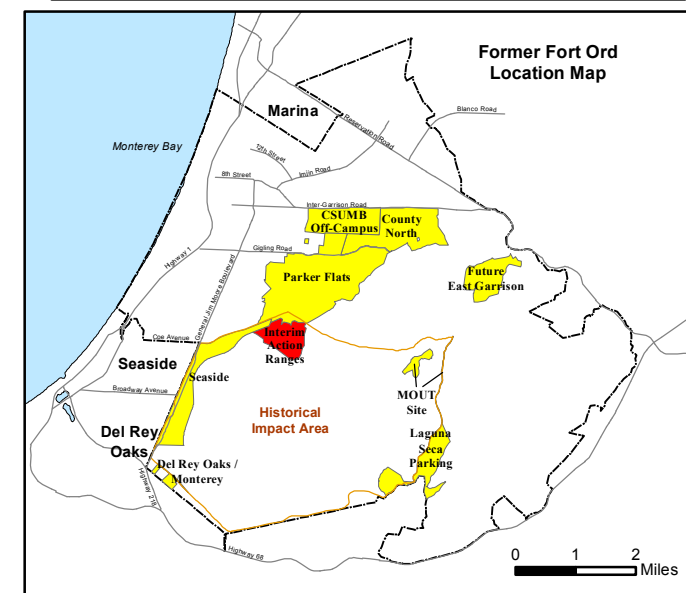

Legend

Grid C2A6D7

- 33002 Target Location
- Special Case Area and Non-Completed Work Areas
- ▬ Interim Action Ranges MRA
- ▬ Major Road