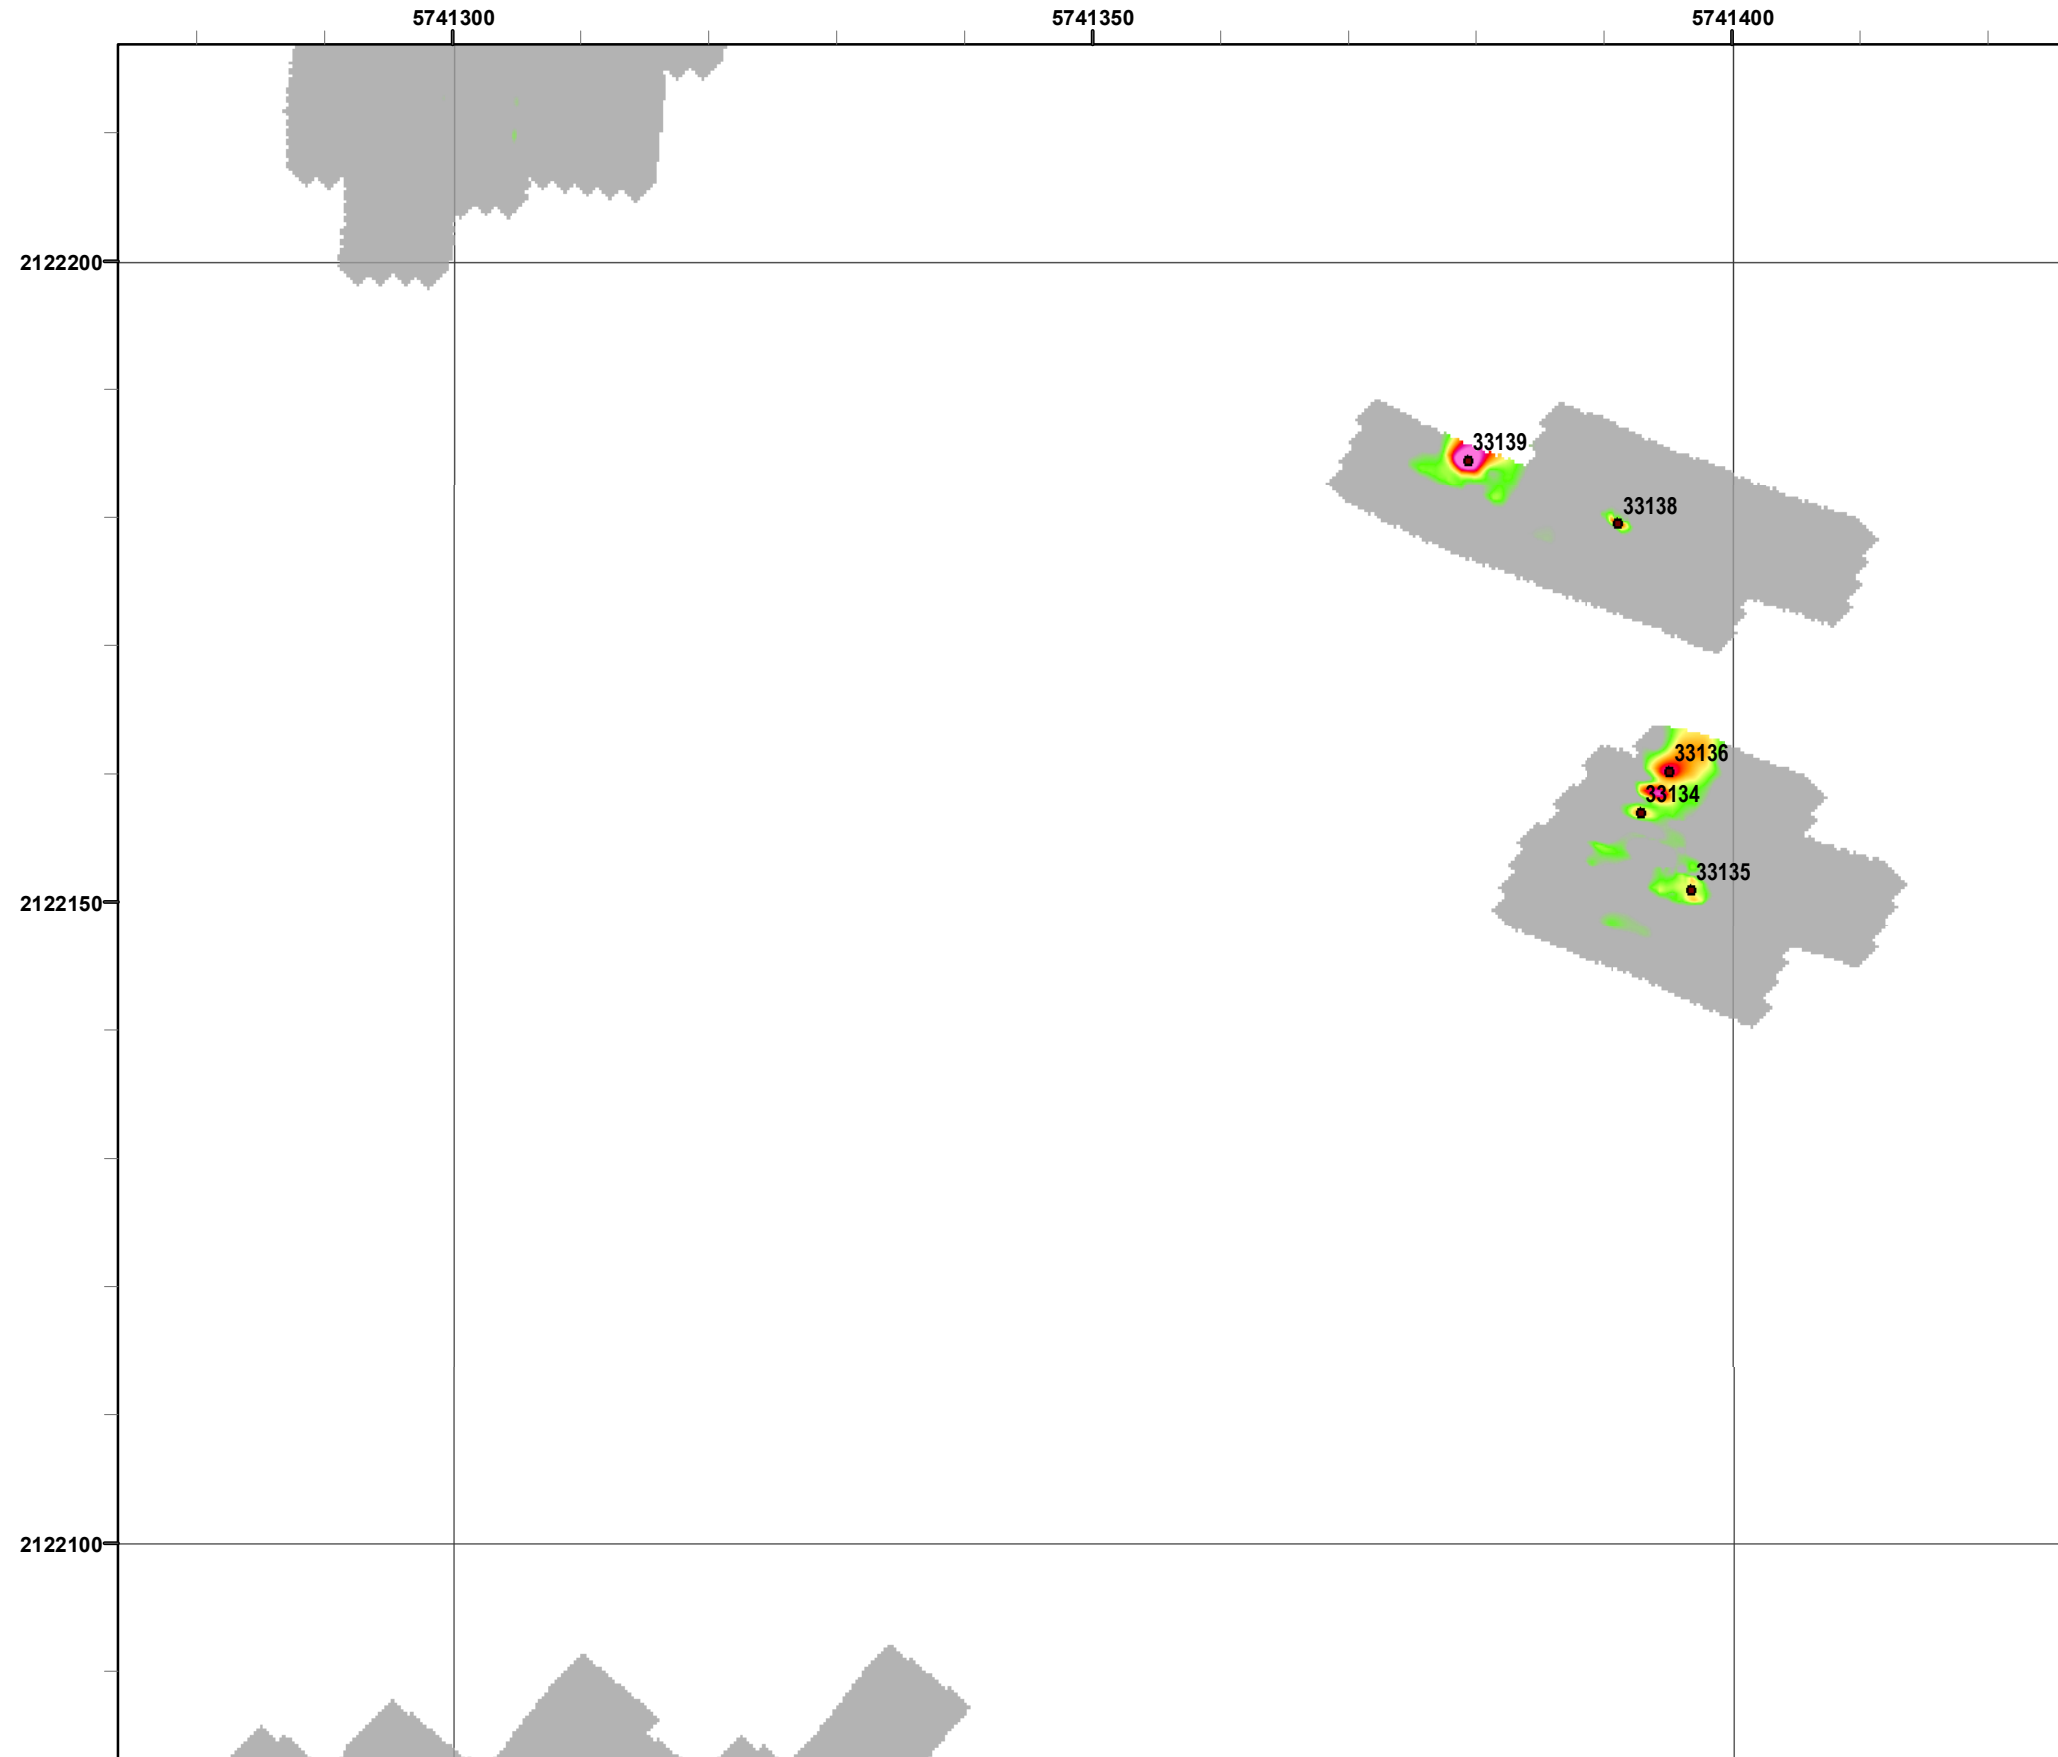

Legend

Grid C2A6B9

- 33002 Target Location
- Special Case Area and Non-Completed Work Areas
- ▬ Interim Action Ranges MRA
- ▬ Major Road

State Plane California IV, NAD 1983 (U.S. Survey Foot)

Interim Action Ranges MRA
Range 47 SCA
Geo Polygons
DGM Mapbook

FORA ESCA RP
Monterey County, California