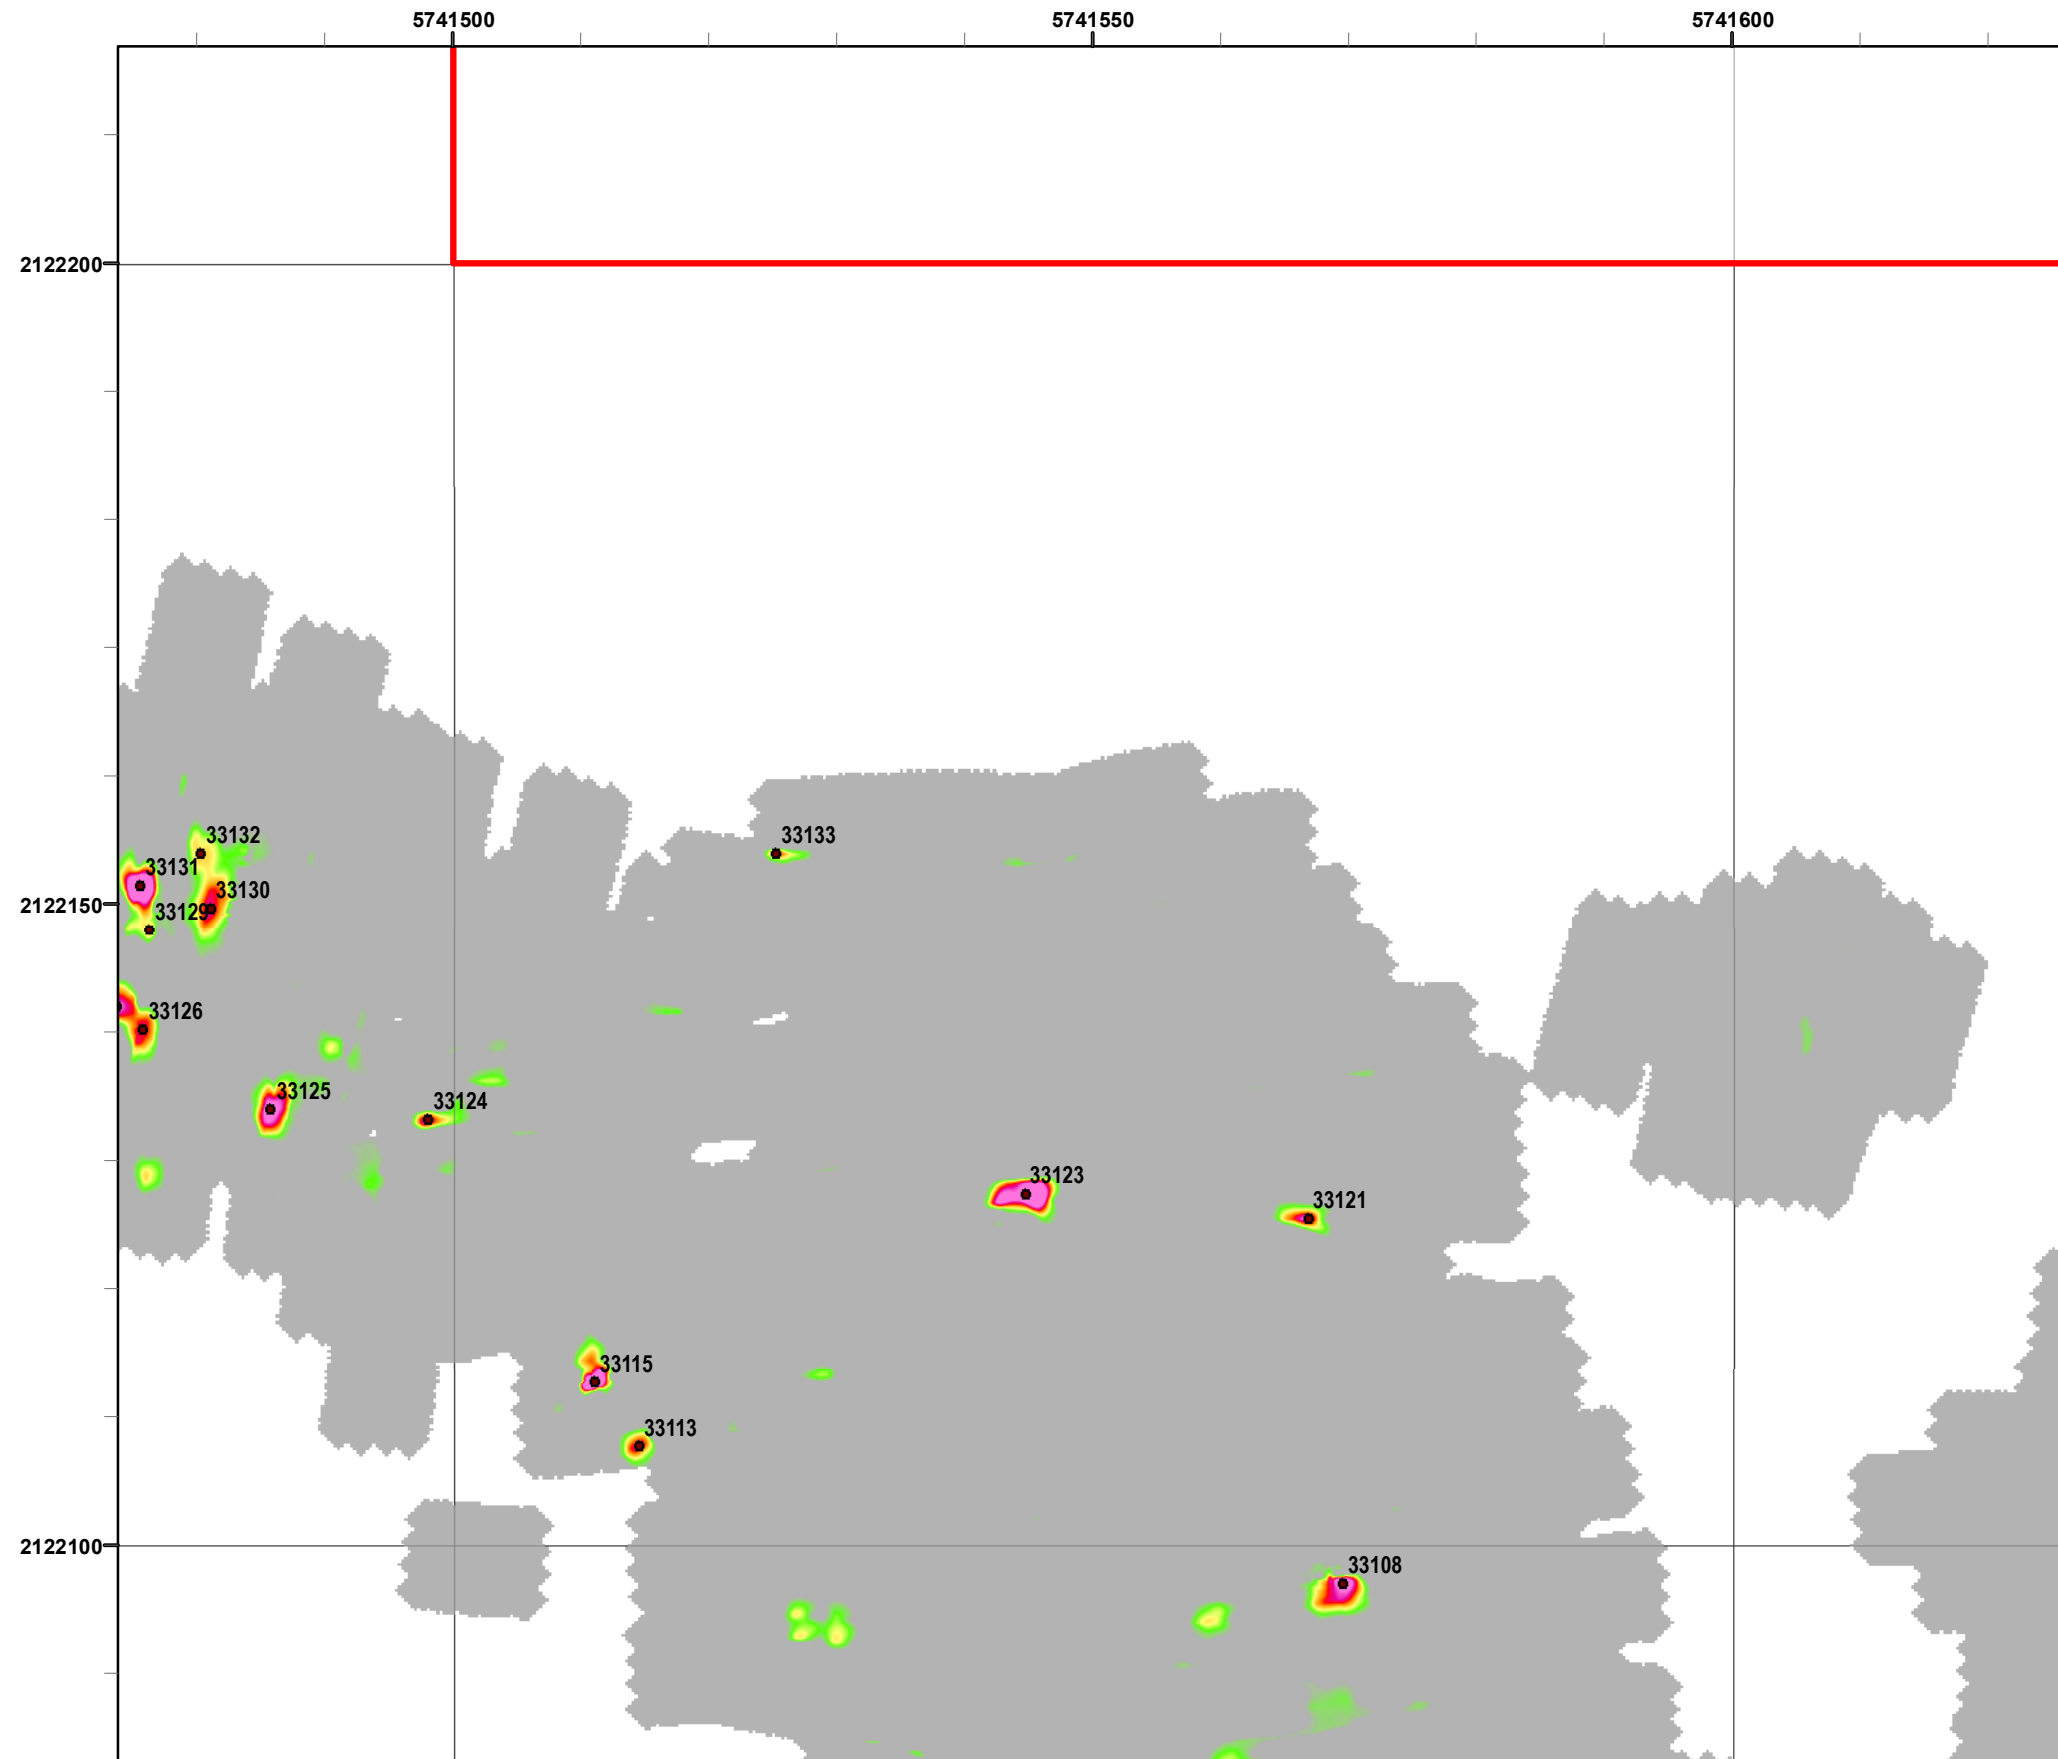

Legend

Grid C2A6B0

- 33002 Target Location
- Special Case Area and Non-Completed Work Areas
- Interim Action Ranges MRA
- Major Road

State Plane California IV, NAD 1983 (U.S. Survey Foot)

Interim Action Ranges MRA
Range 47 SCA
Geo Polygons
DGM Mapbook
 FORA ESCA RP
 Monterey County, California