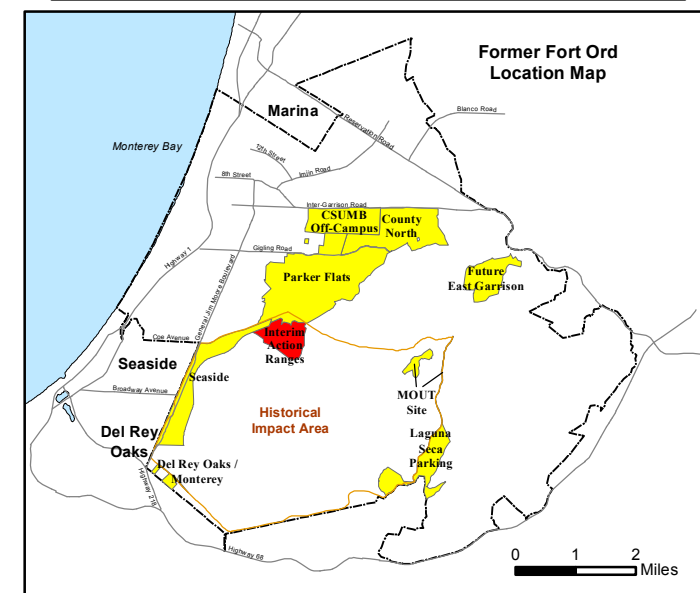

Legend

Grid B2J7I3

- 33002 Target Location
- Special Case Area and Non-Completed Work Areas
- ▬ Interim Action Ranges MRA
- ▬ Major Road