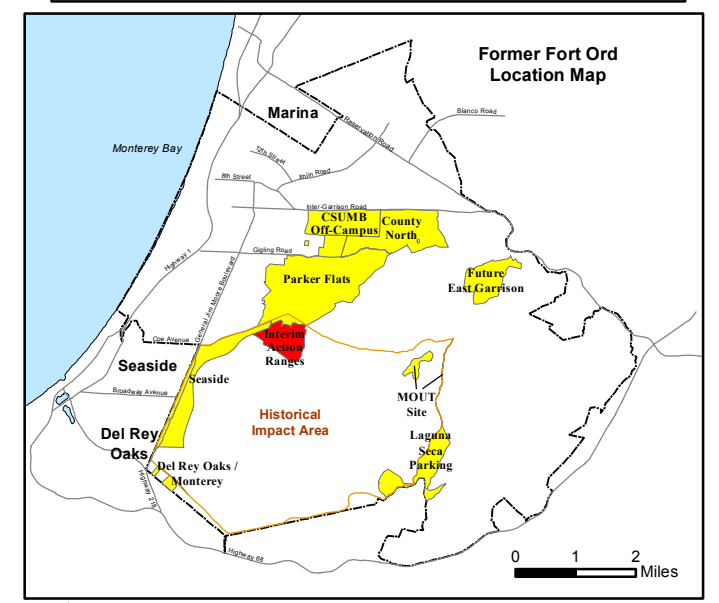

Legend

Grid C2A6B0

- 33002 Target Location
- Special Case Area and Non-Completed Work Areas
- --- Interim Action Ranges MRA
- Major Road