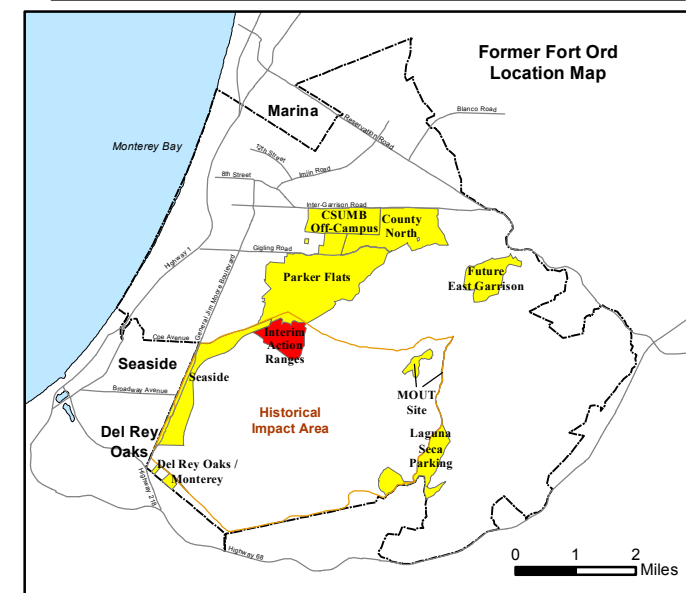

State Plane California IV, NAD 1983 (U.S. Survey Foot)

Interim Action Ranges MRA
Range 47 SCA
Geo Polygons
DGM Mapbook

FORA ESCA RP
 Monterey County, California

Legend

Grid B2J7H2

- 33002 Target Location
- Special Case Area and Non-Completed Work Areas
- ▬ Interim Action Ranges MRA
- ▬ Major Road