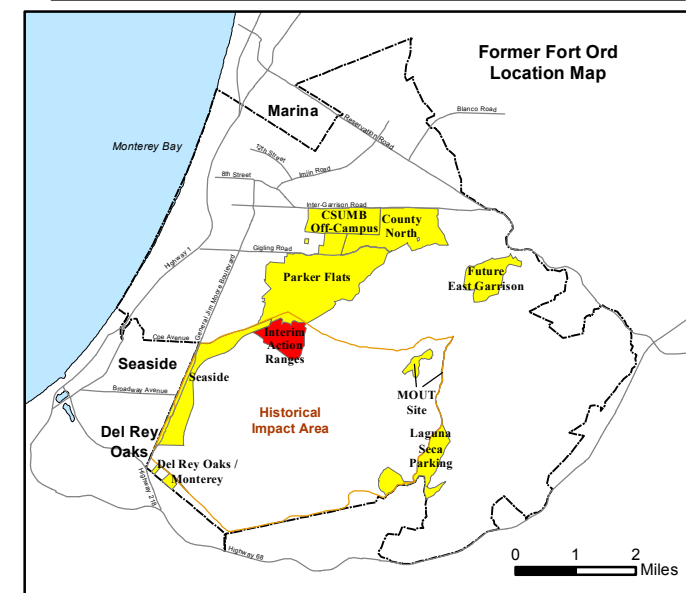

Interim Action Ranges MRA
Range 47 SCA
Geo Polygons
DGM Mapbook

FORA ESCA RP
Monterey County, California

Legend

Grid C2A6D6

- 33002 Target Location
- Special Case Area and Non-Completed Work Areas
- ▬ Interim Action Ranges MRA
- ▬ Major Road