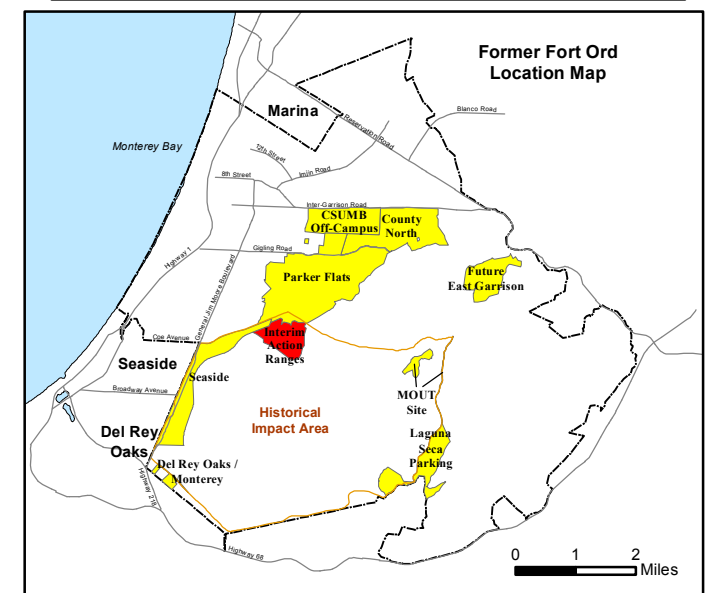

Legend

Grid C2A6D8

- 33002 Target Location
- Special Case Area and Non-Completed Work Areas
- ▬ Interim Action Ranges MRA
- ▬ Major Road