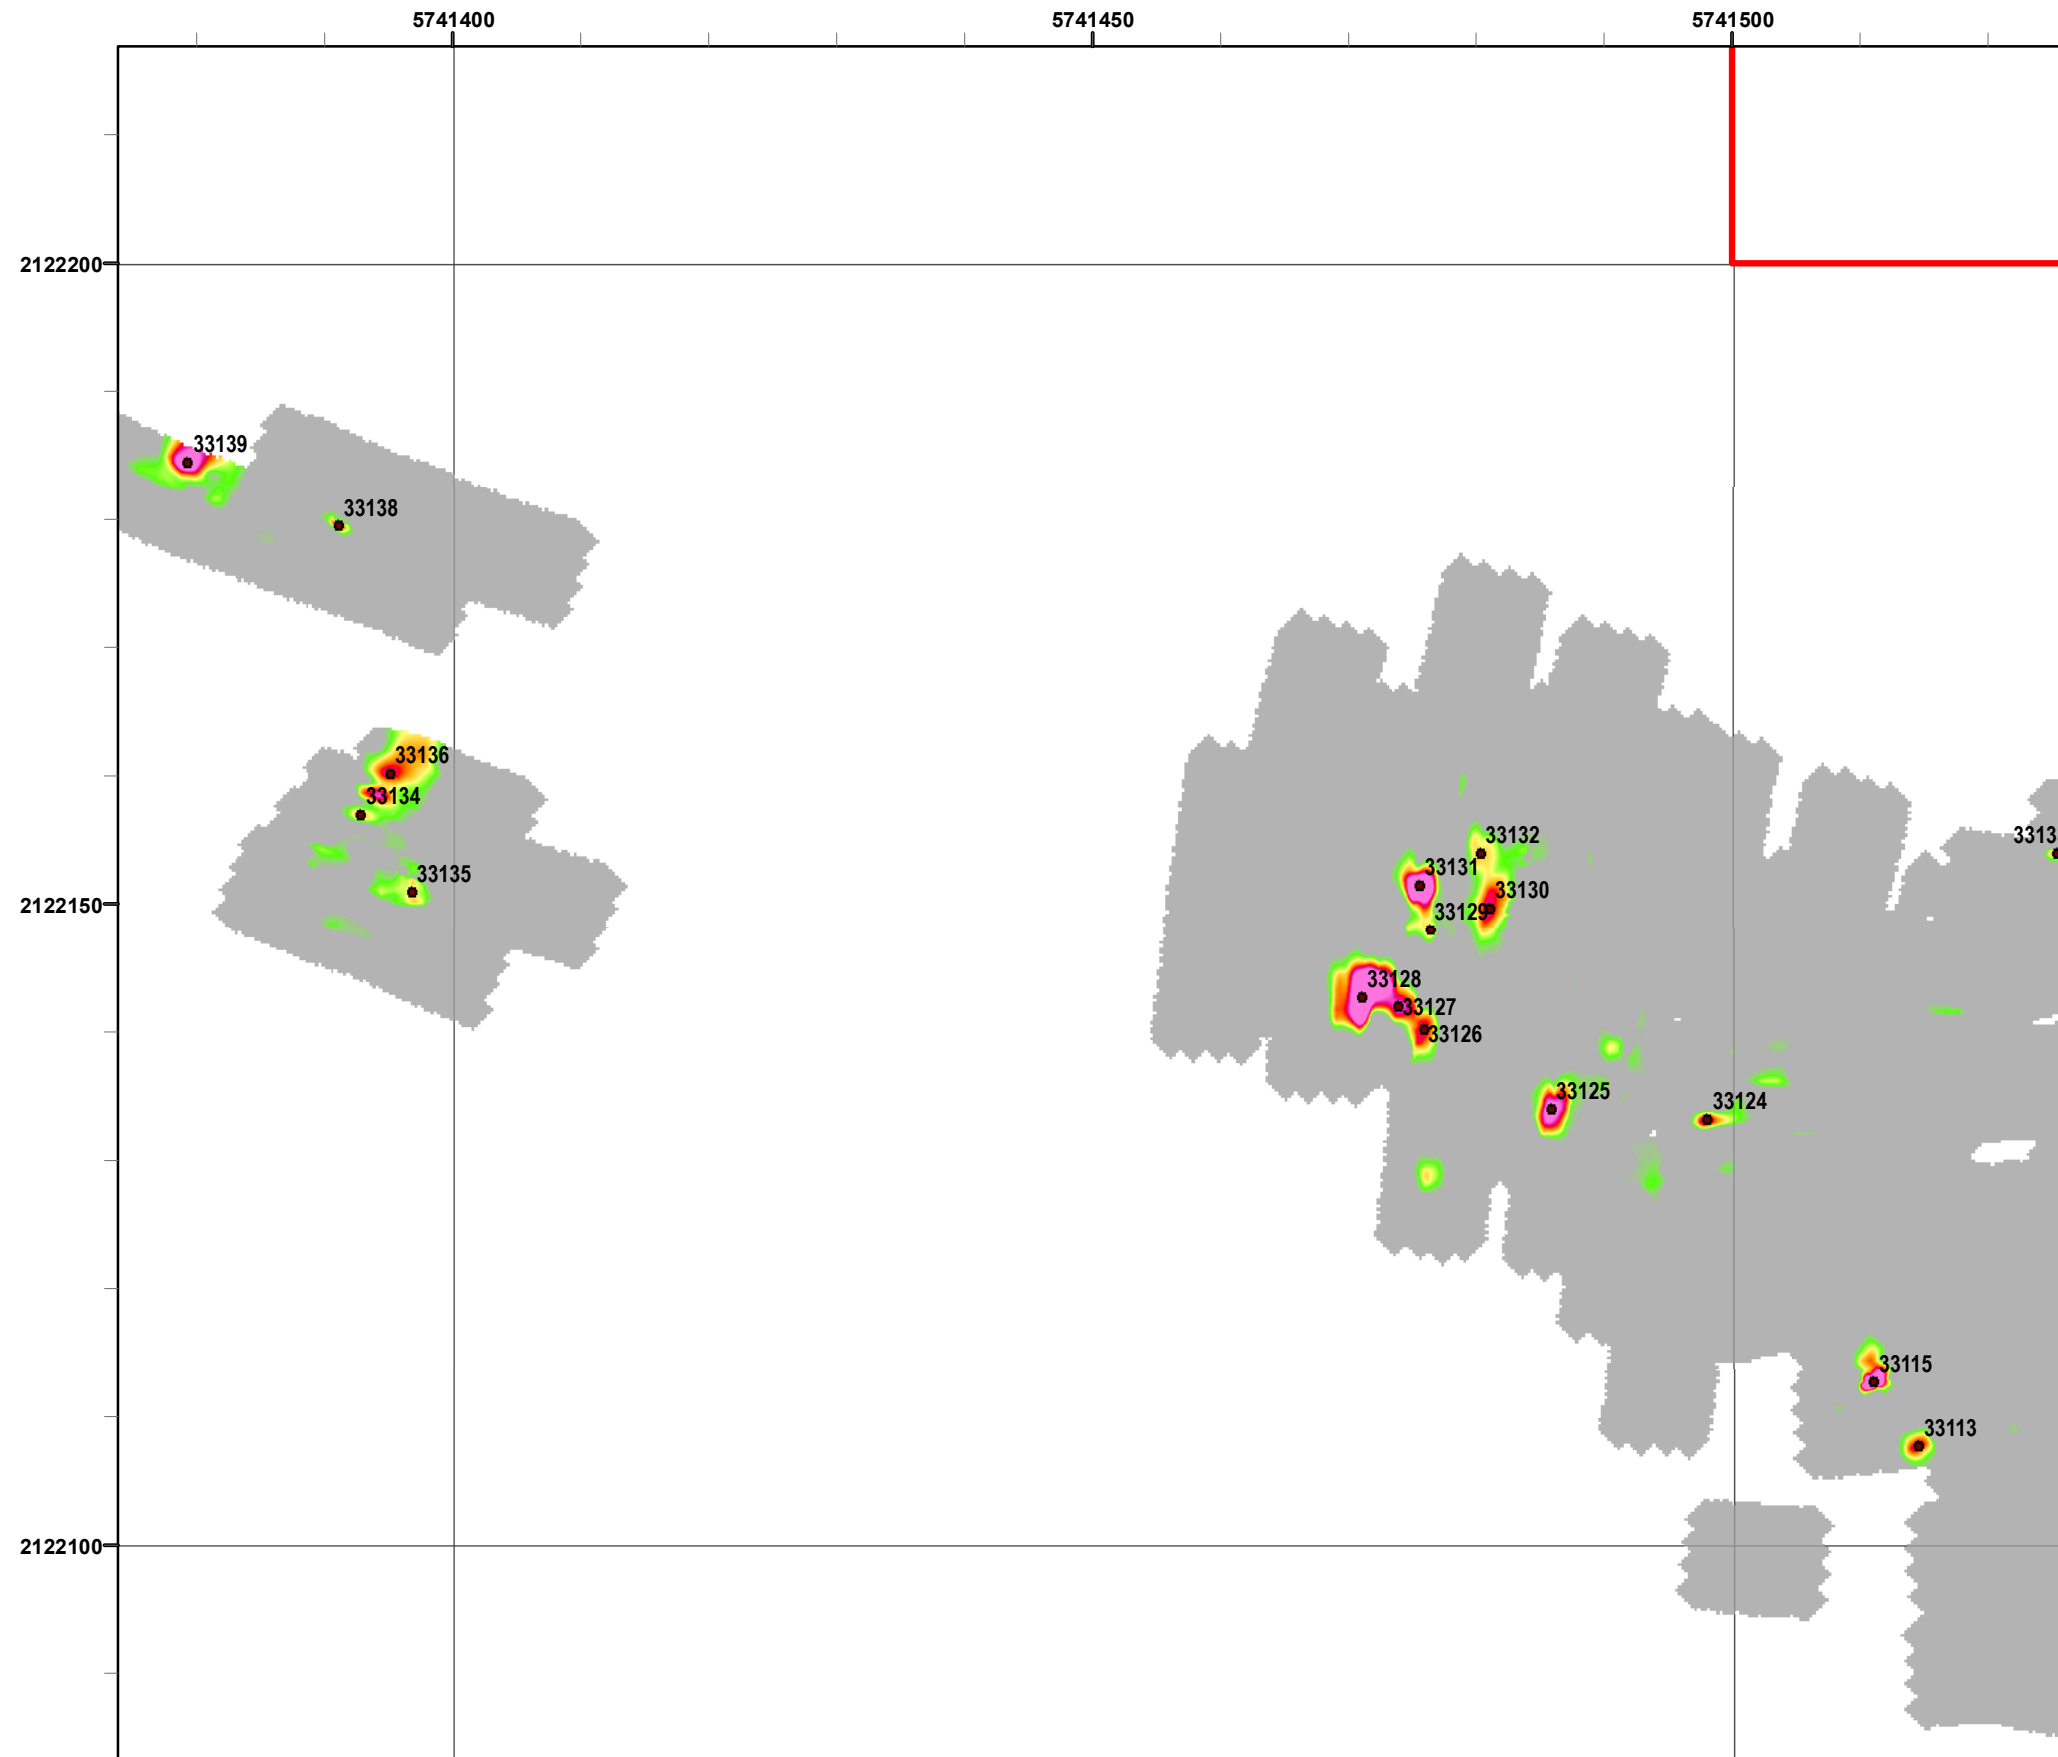

Document Path: Z:\GIS\PROJECTS\ENM\FIord\0595956_GIS\Projects\Interim Action Ranges\IRACR\Appendix F11-1_IAR_R47_Geo_Polygons_DGM_Mapbook.mxd