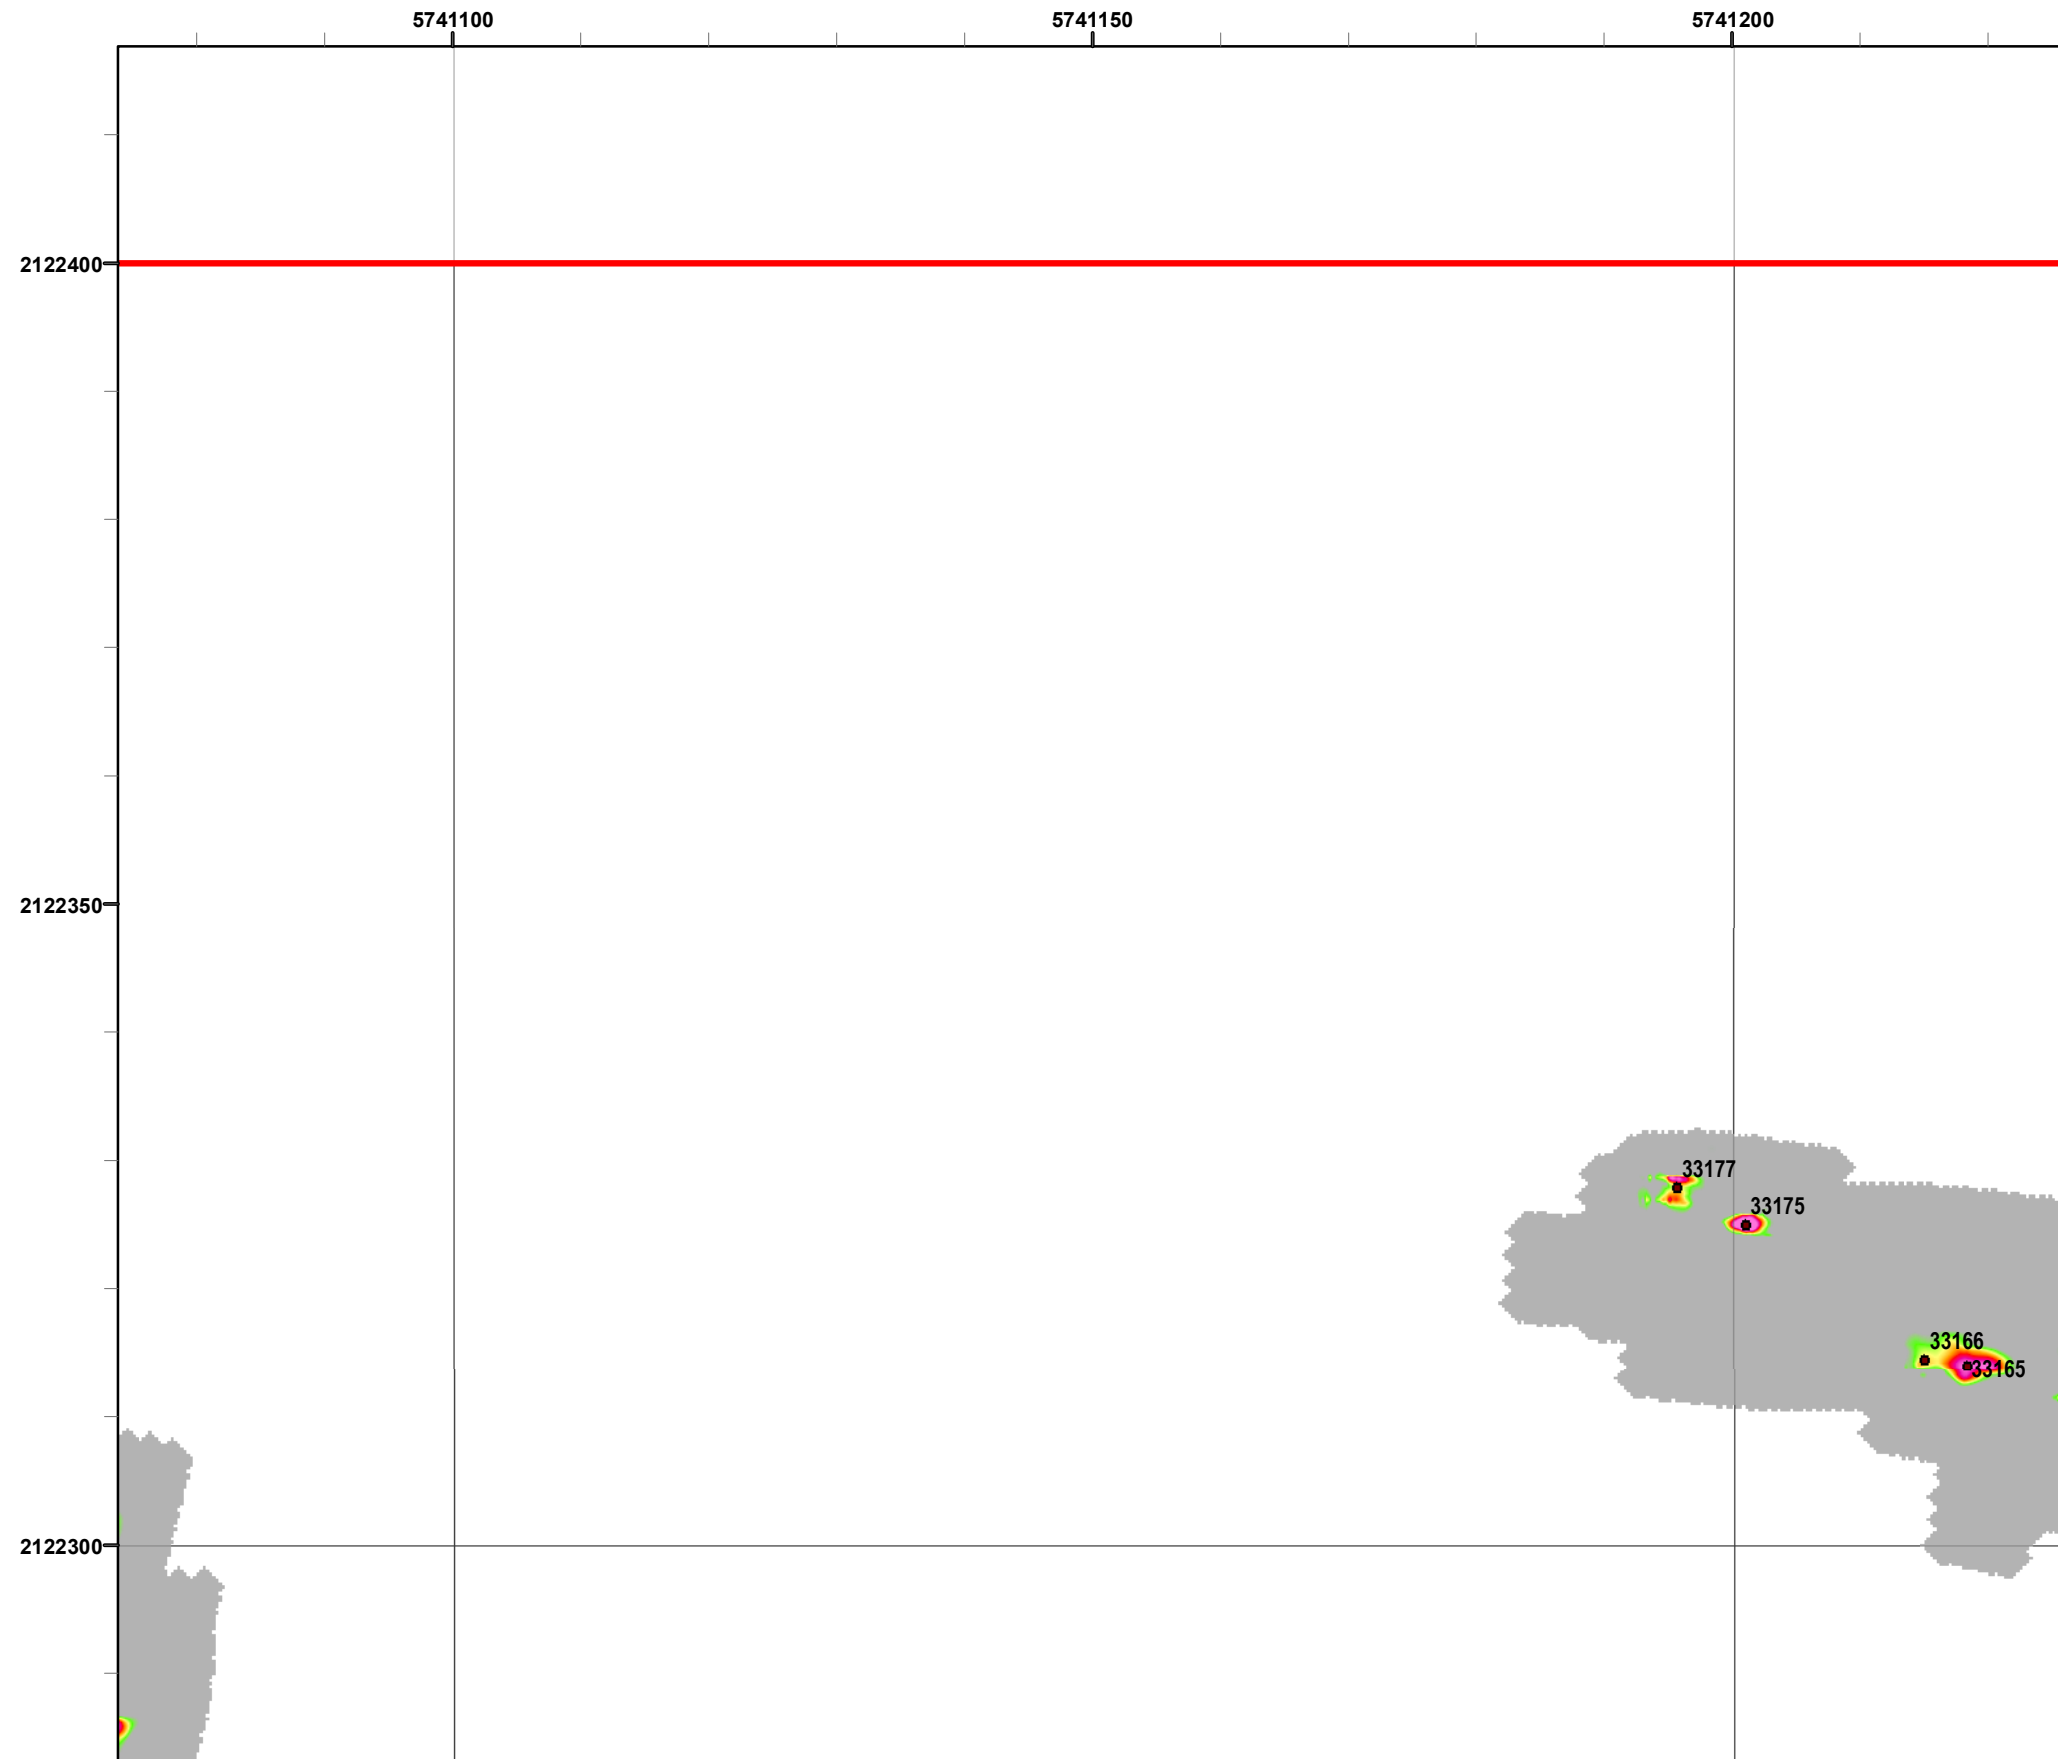

Document Path: Z:\GIS\PROJECTS\ENM\FIord\059516_GIS\Projects\Interim Action Ranges\IRACR\Appendix F11-1_IAR_R47_Geo_Polygons_DGM_Mapbook.mxd