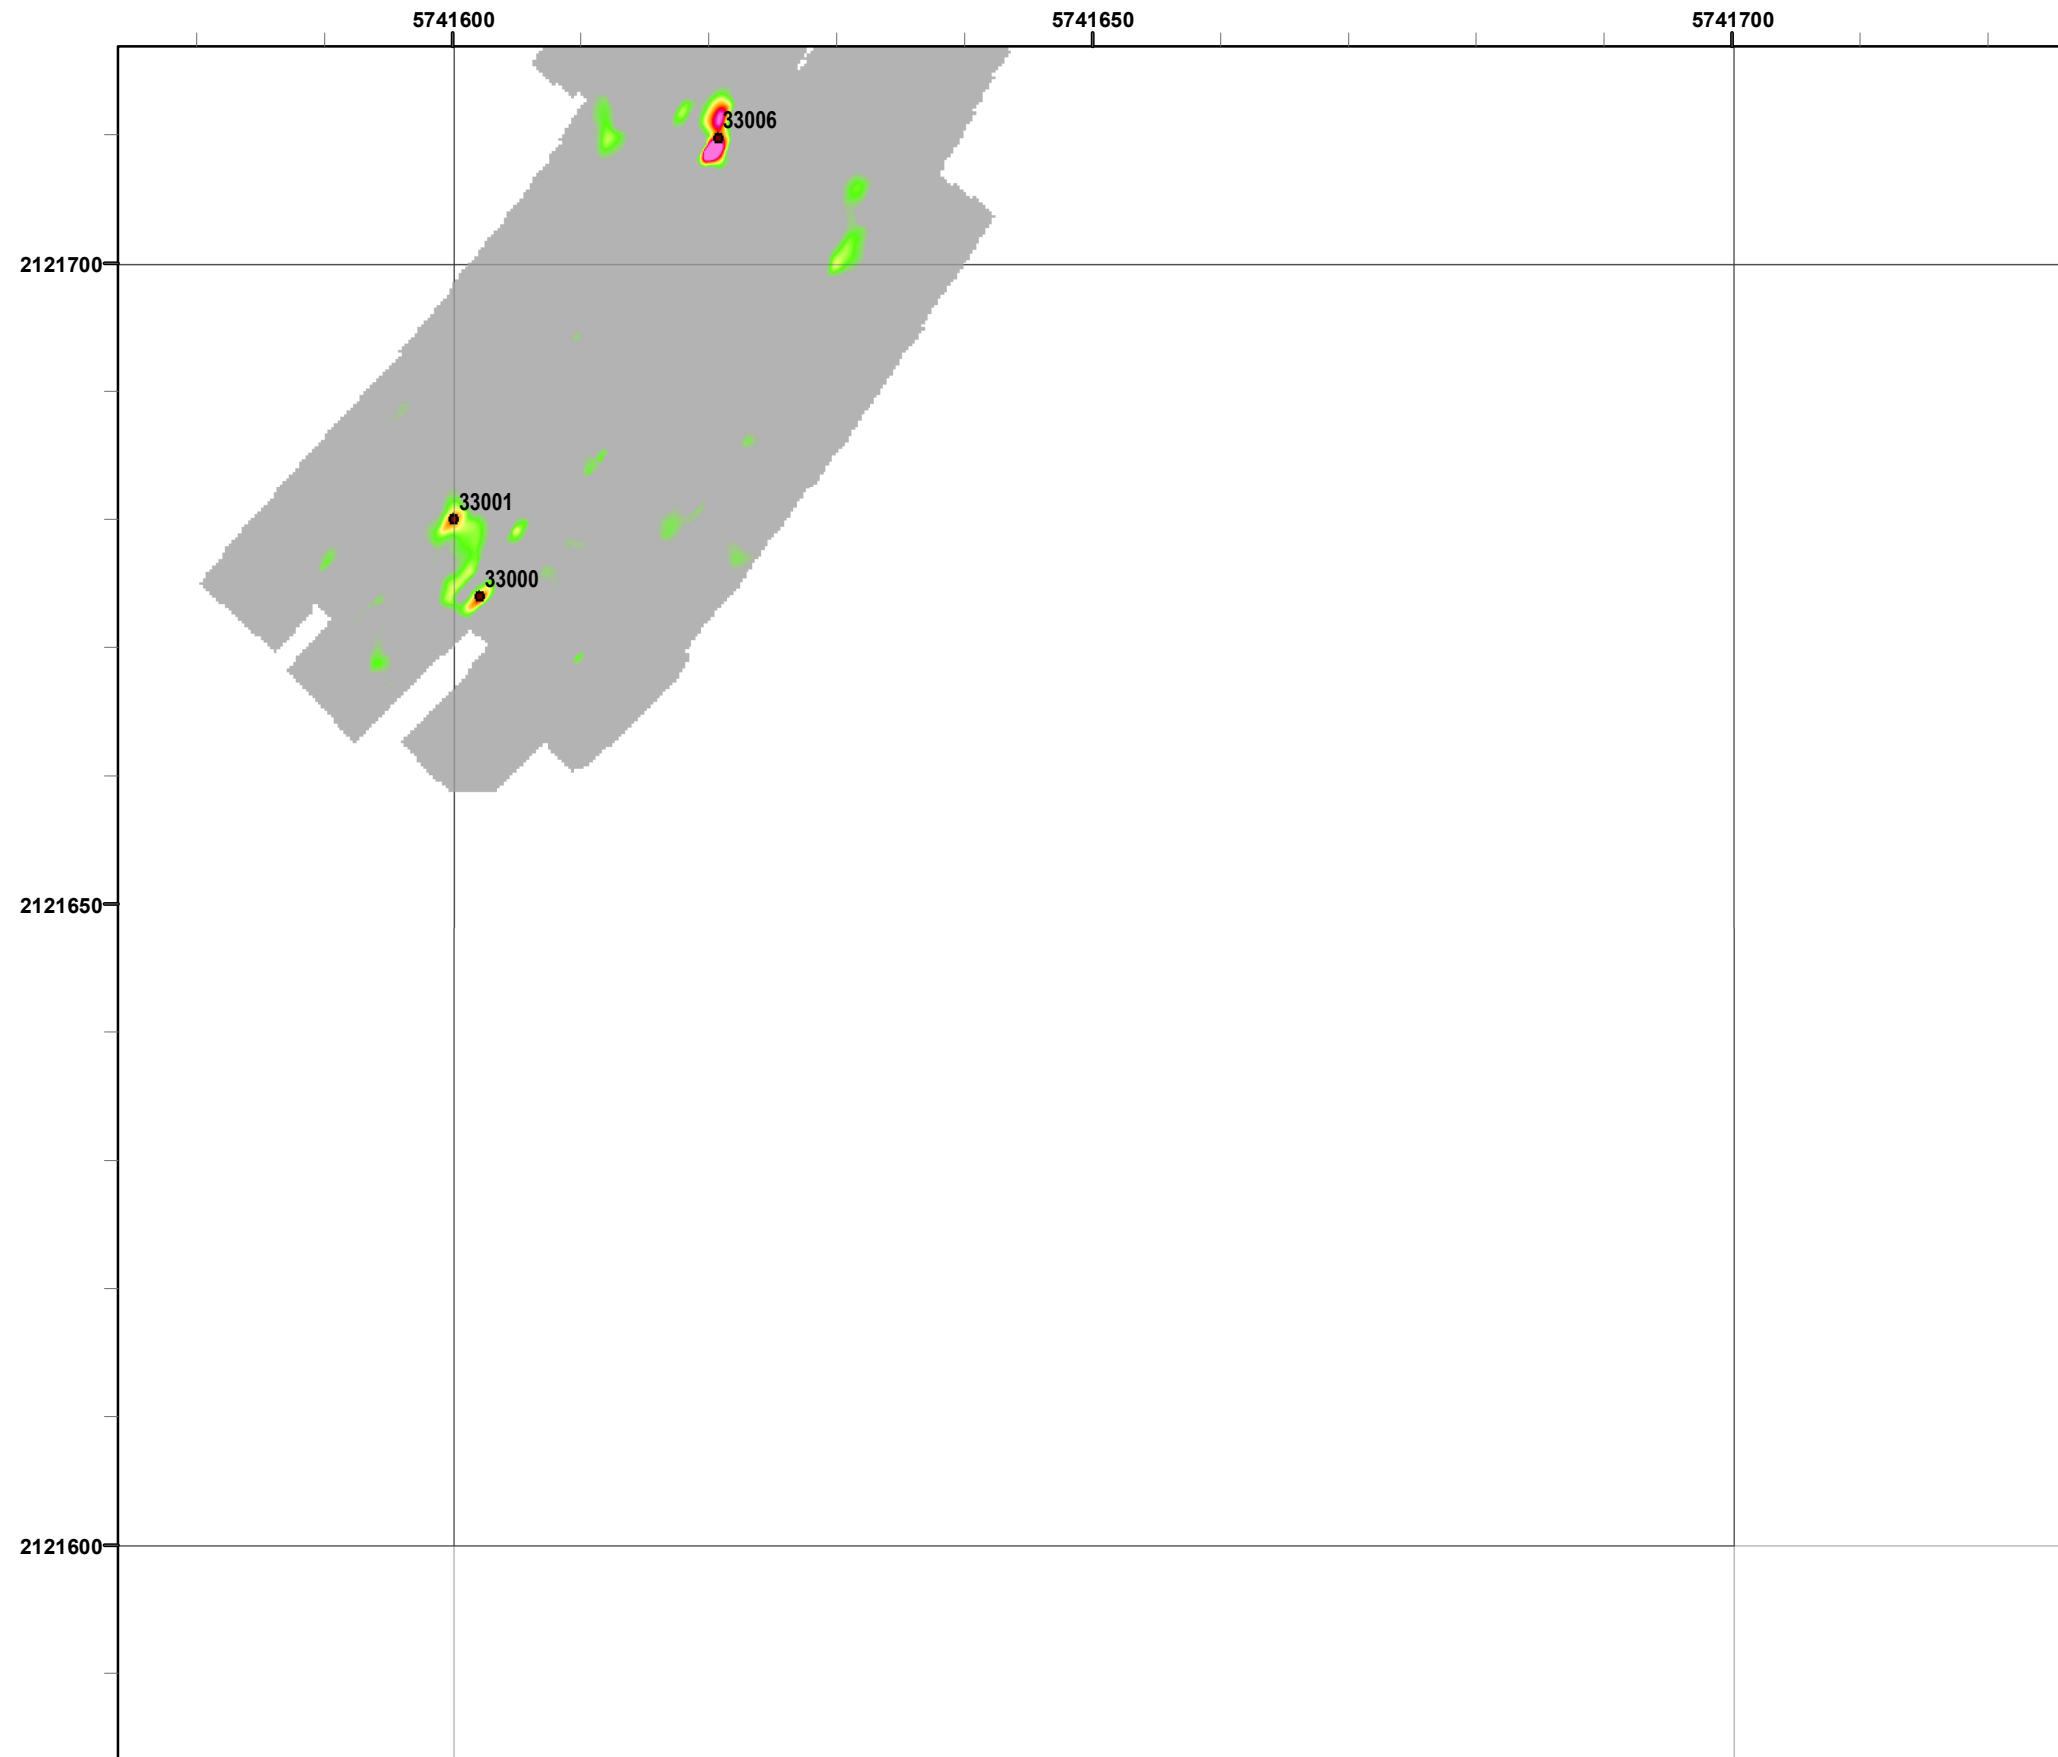

Legend

Grid B2J7G1

- 33002 Target Location
- Special Case Area and Non-Completed Work Areas
- Interim Action Ranges MRA
- Major Road

State Plane California IV, NAD 1983 (U.S. Survey Foot)

Interim Action Ranges MRA
Range 47 SCA
Geo Polygons
DGM Mapbook

FORA ESCA RP
 Monterey County, California

Legend

Grid B2J7G2

- 33002 Target Location
- Special Case Area and Non-Completed Work Areas
- ▬ Interim Action Ranges MRA
- ▬ Major Road

State Plane California IV, NAD 1983 (U.S. Survey Foot)