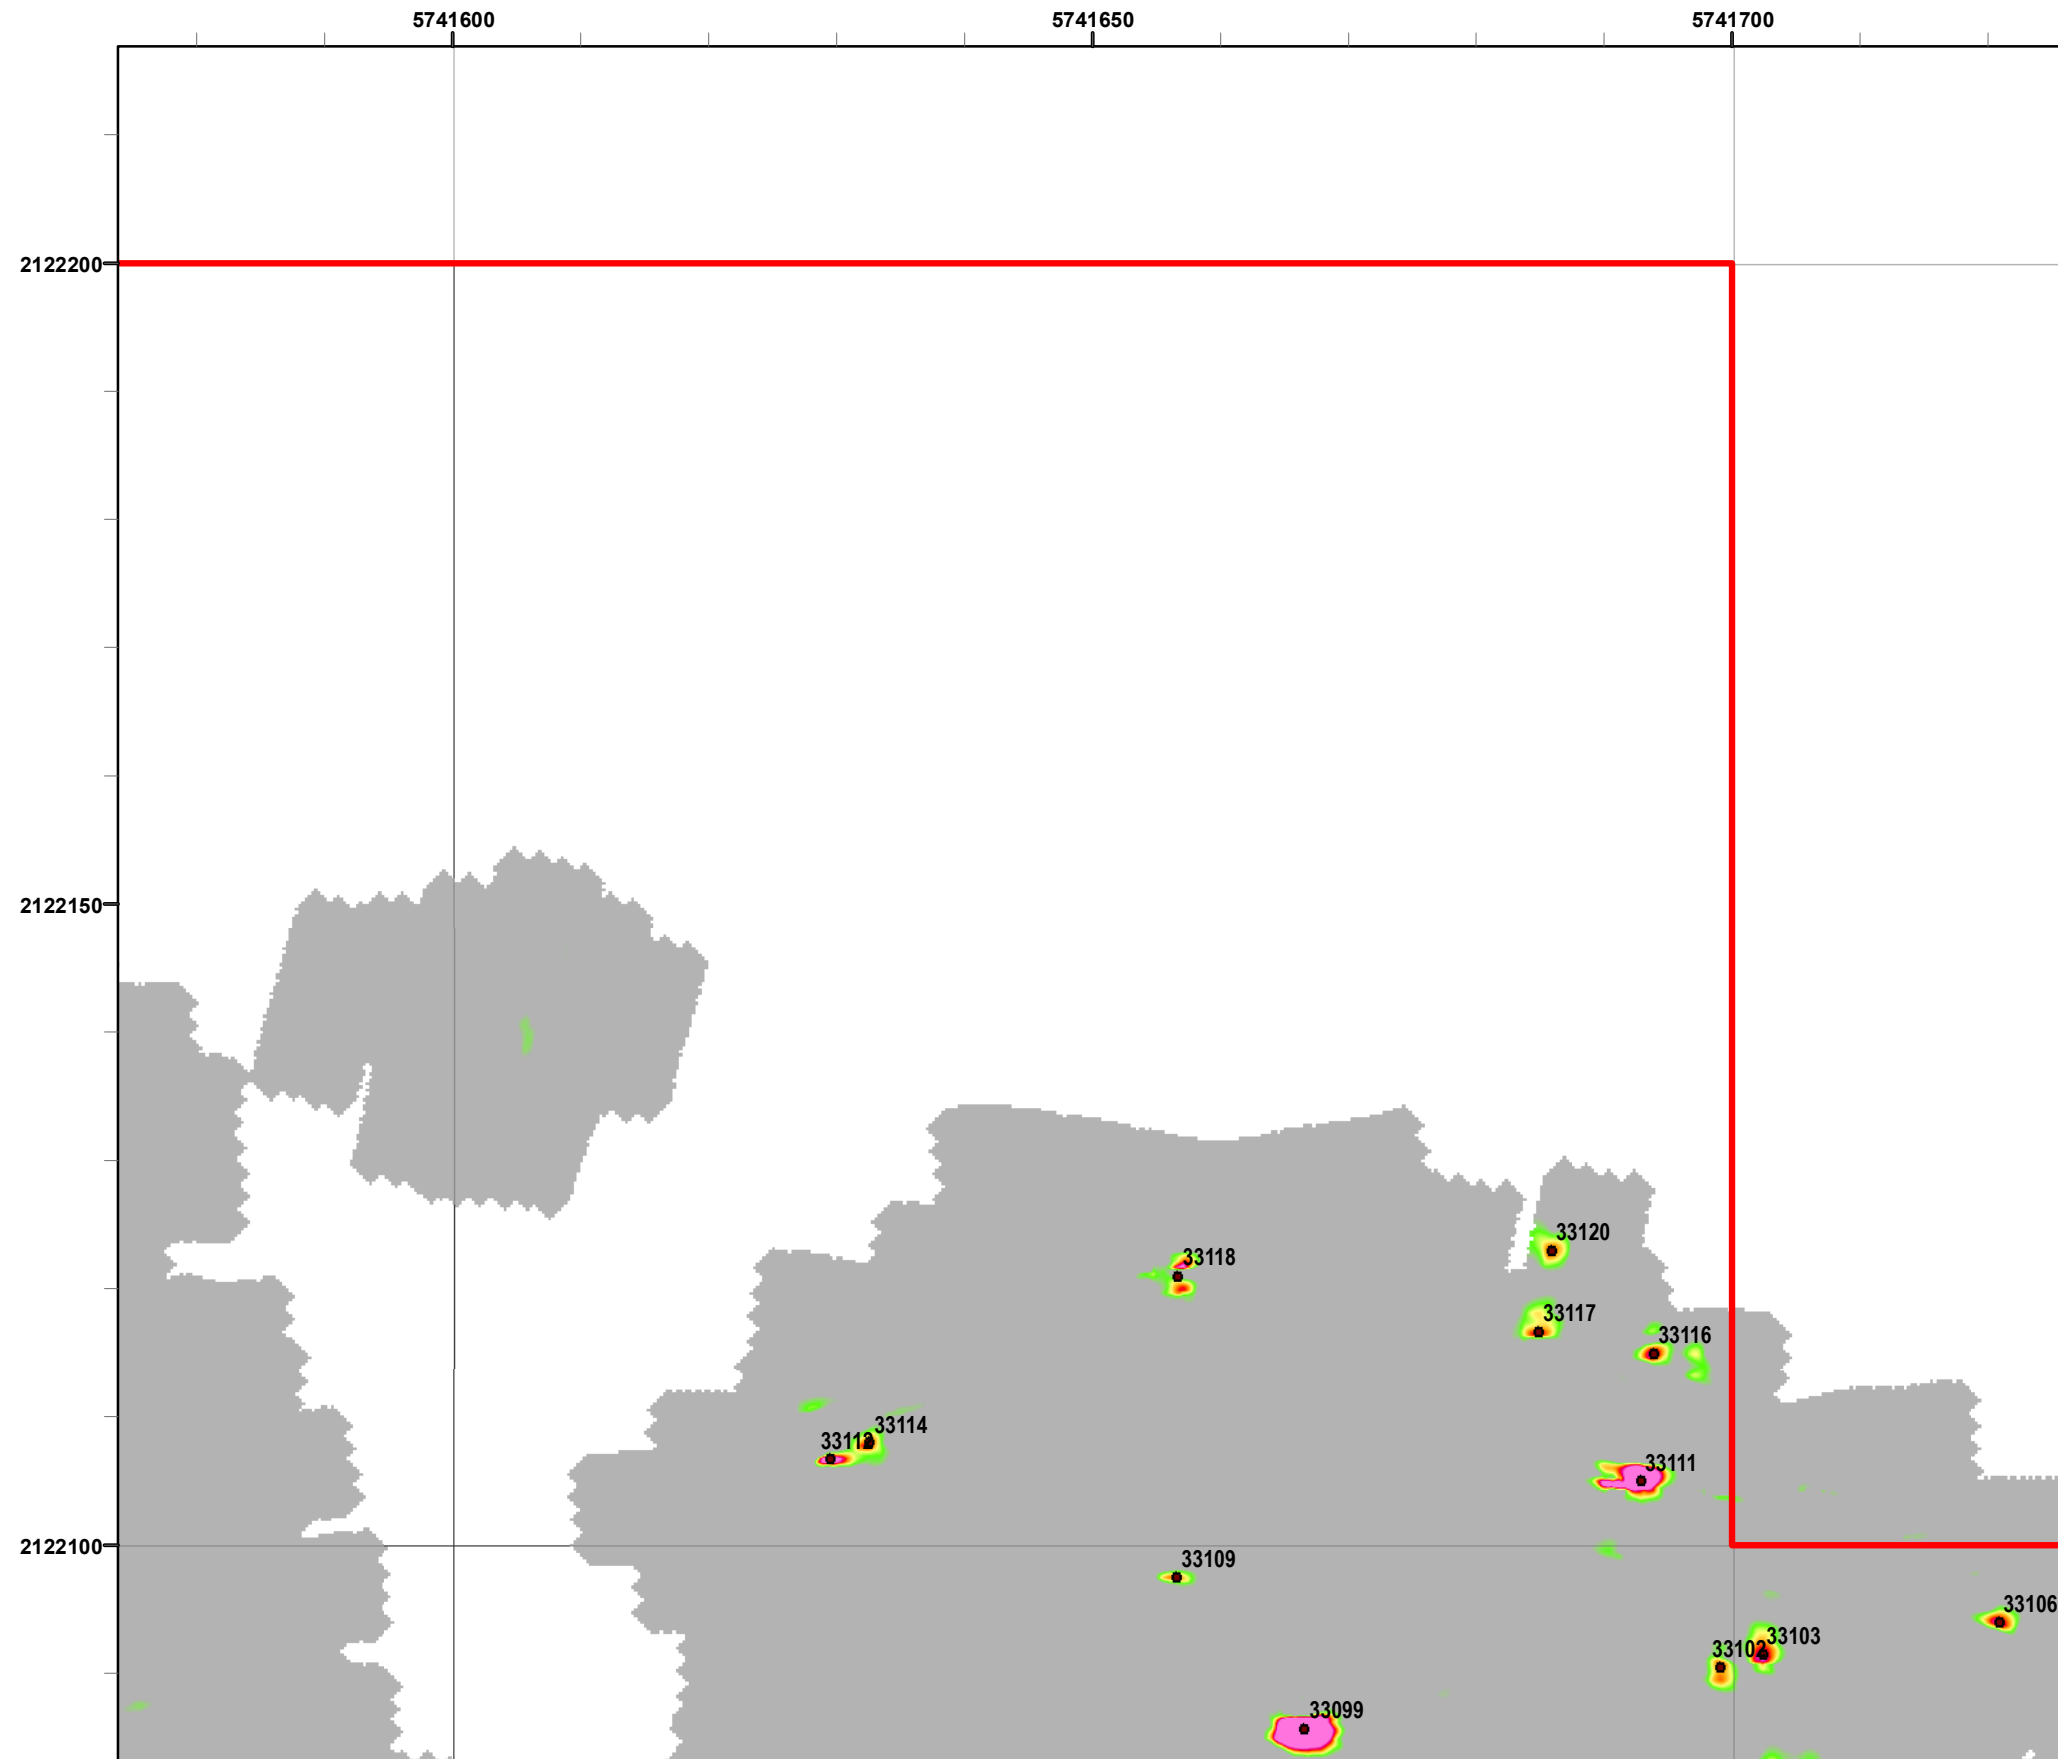

Legend

Grid C2A7B2

- 33002 Target Location
- Special Case Area and Non-Completed Work Areas
- ▬ Interim Action Ranges MRA
- ▬ Major Road

State Plane California IV, NAD 1983 (U.S. Survey Foot)

Interim Action Ranges MRA
Range 47 SCA
Geo Polygons
DGM Mapbook
FORA ESCA RP
Monterey County, California