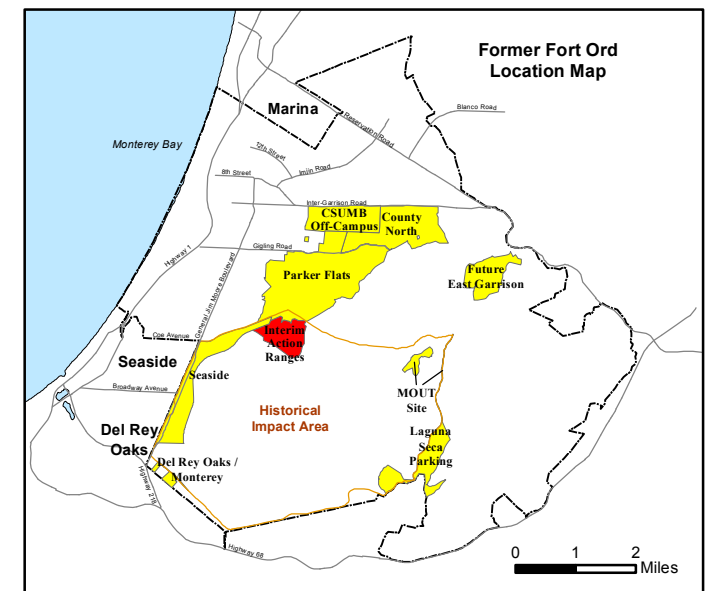

State Plane California IV, NAD 1983 (U.S. Survey Foot)

Interim Action Ranges MRA
Range 47 SCA
Verification
DGM Mapbook
 FORA ESCA RP
 Monterey County, California

Legend

Grid C2A6B9

- 35027 Target Location
- Special Case Area and Non-Completed Work Areas
- ▬ Interim Action Ranges MRA
- ▬ Major Road