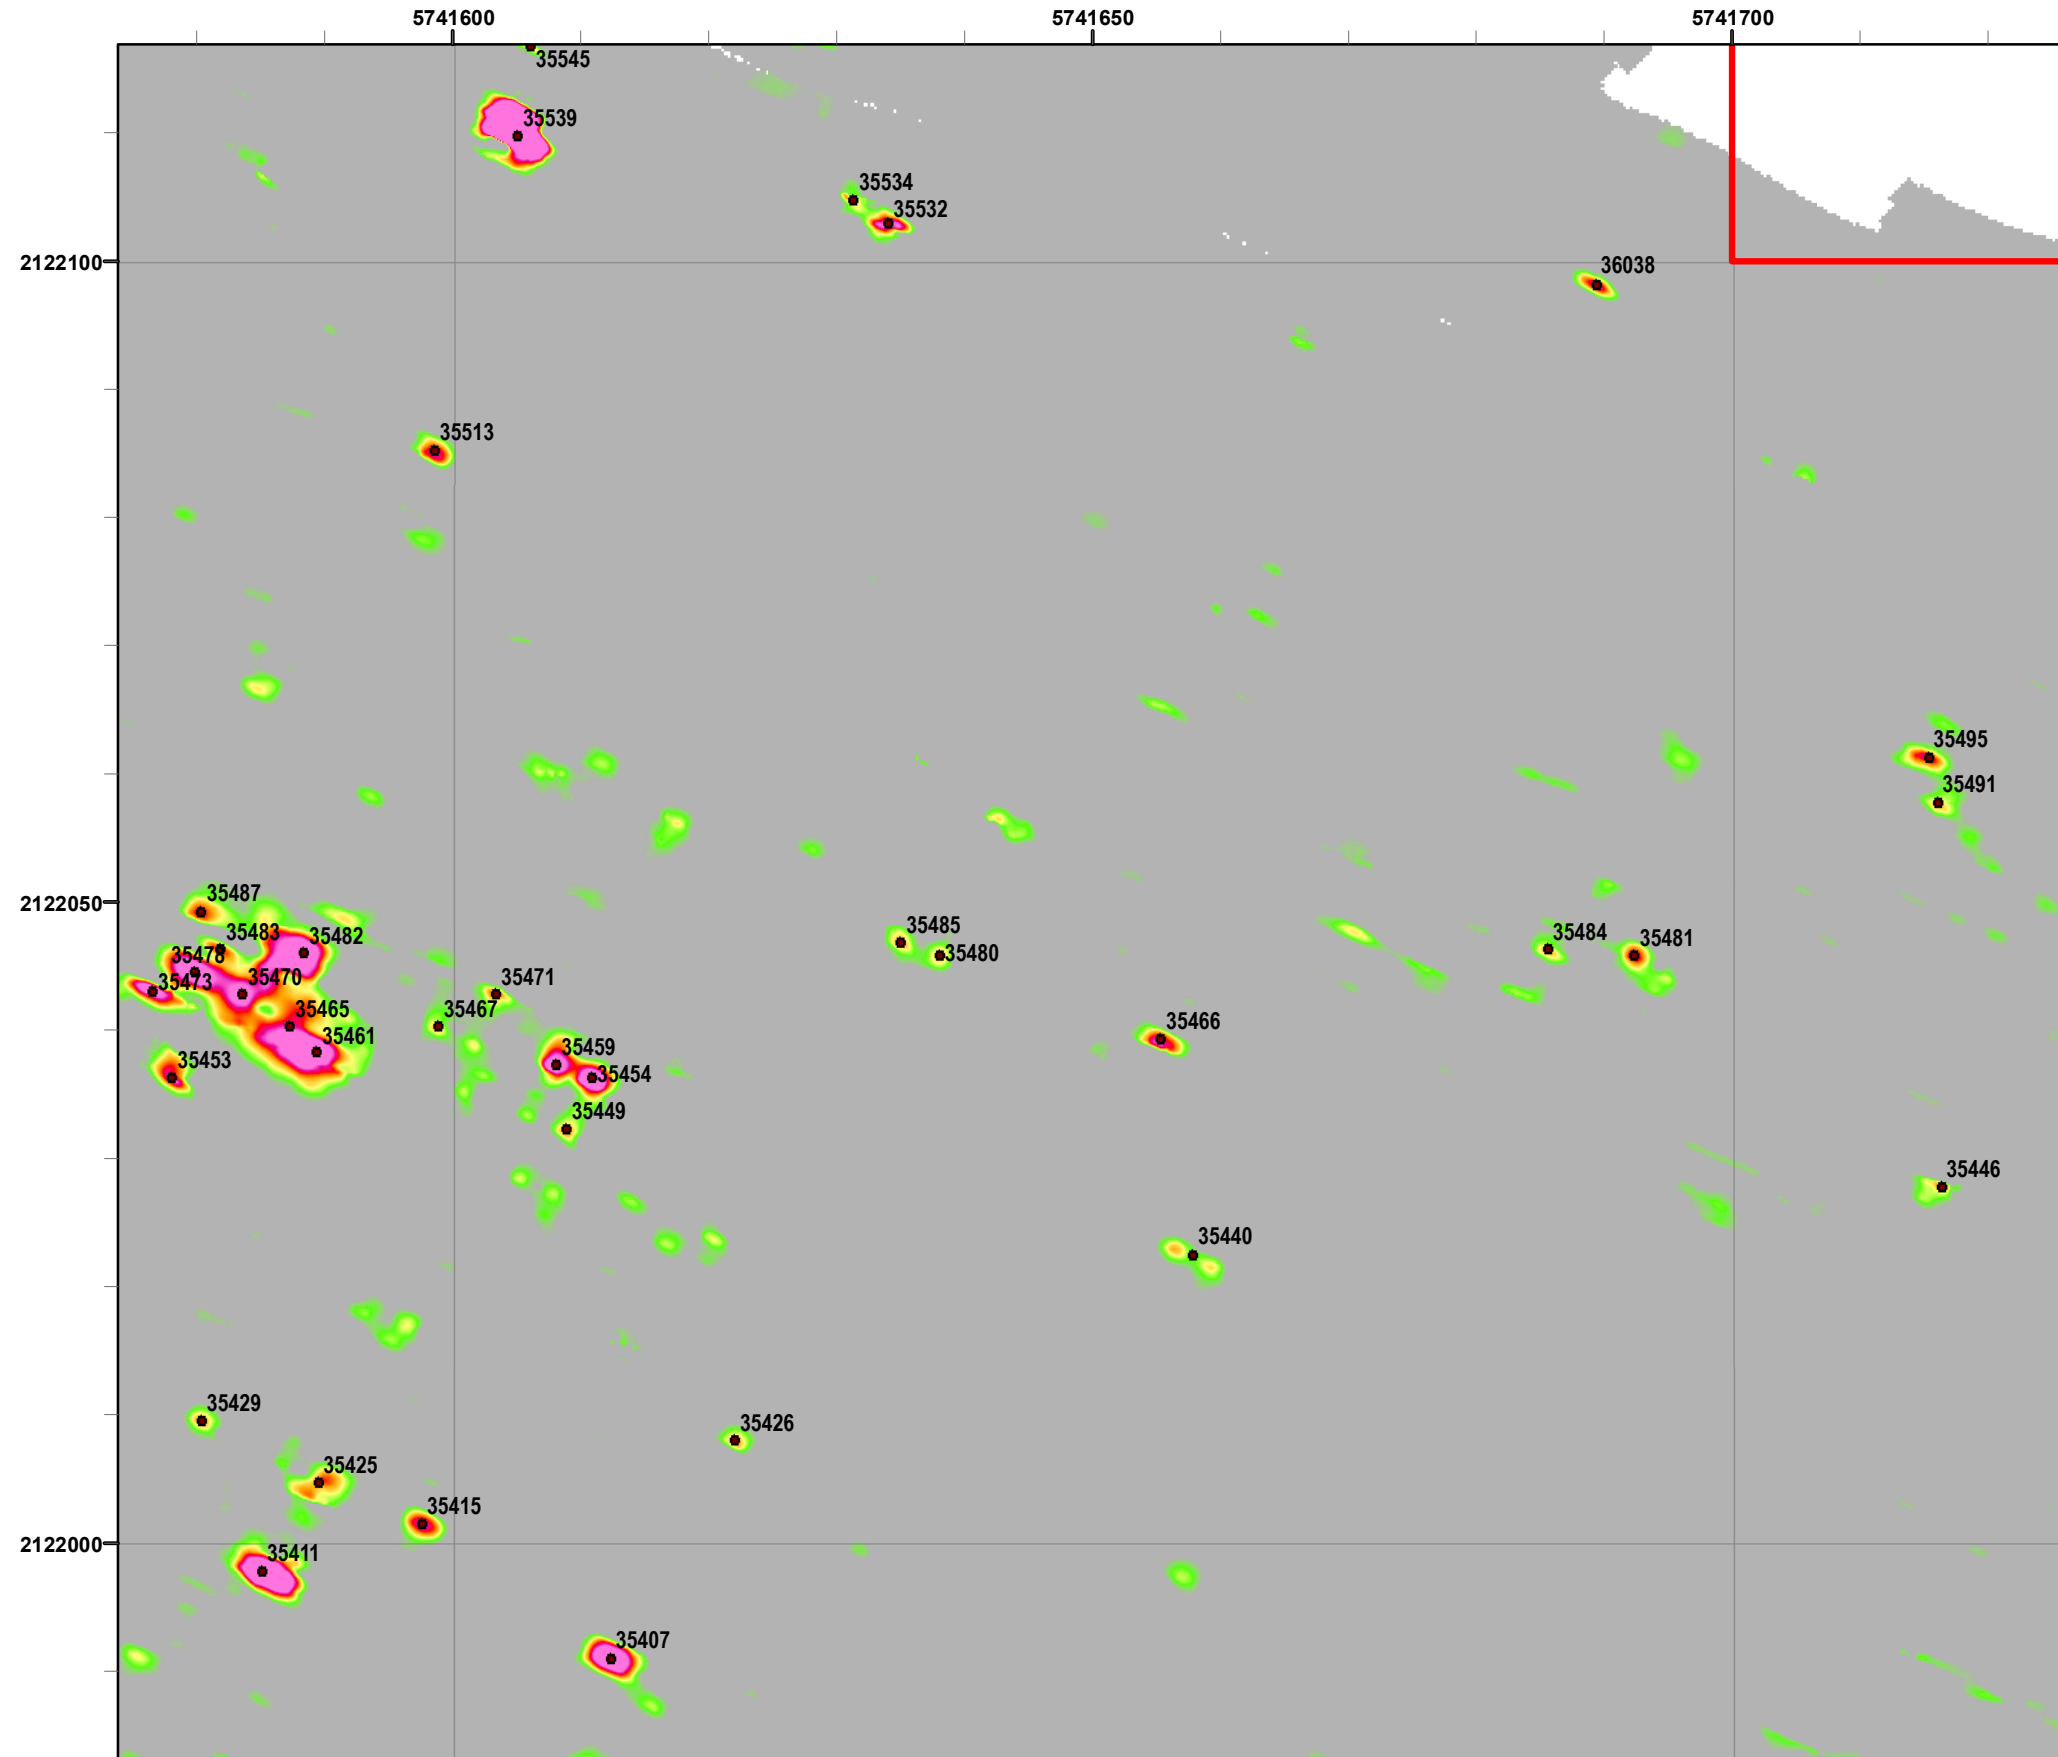

Legend

Grid C2A7A1

- 35027 Target Location
- Special Case Area and Non-Completed Work Areas
- ▬ Interim Action Ranges MRA
- ▬ Major Road

State Plane California IV, NAD 1983 (U.S. Survey Foot)

Interim Action Ranges MRA
Range 47 SCA
Verification
DGM Mapbook
 FORA ESCA RP
 Monterey County, California