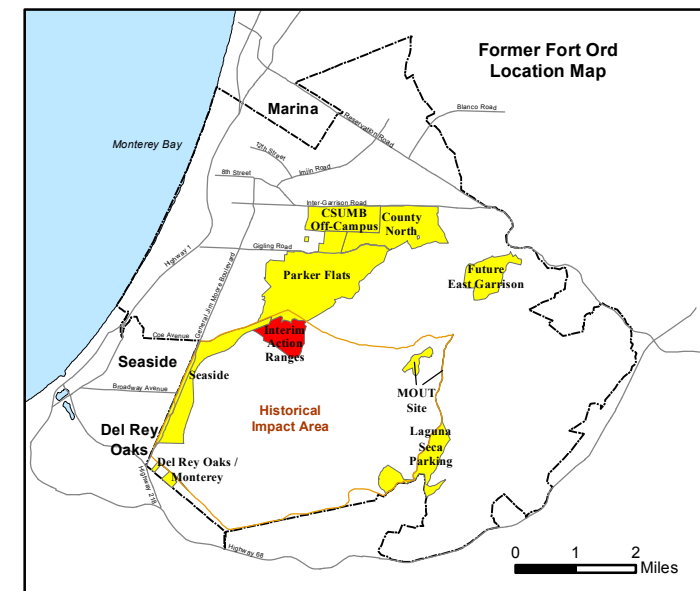

State Plane California IV, NAD 1983 (U.S. Survey Foot)

Interim Action Ranges MRA
Range 47 SCA
Verification
DGM Mapbook
FORA ESCA RP
Monterey County, California