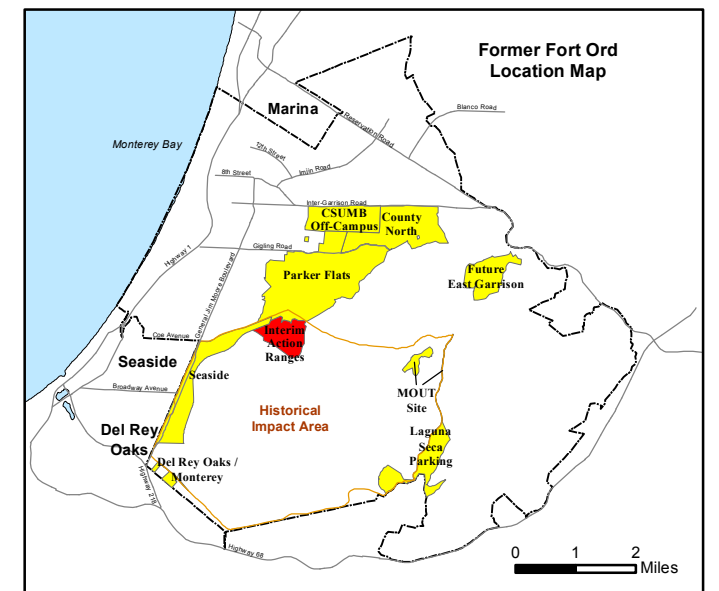

State Plane California IV, NAD 1983 (U.S. Survey Foot)

Interim Action Ranges MRA
Range 47 SCA
Verification
DGM Mapbook
 FORA ESCA RP
 Monterey County, California

Map F1K - 8

Legend

Grid B2J7G4

- 35027 Target Location
- Special Case Area and Non-Completed Work Areas
- ▬ Interim Action Ranges MRA
- ▬ Major Road