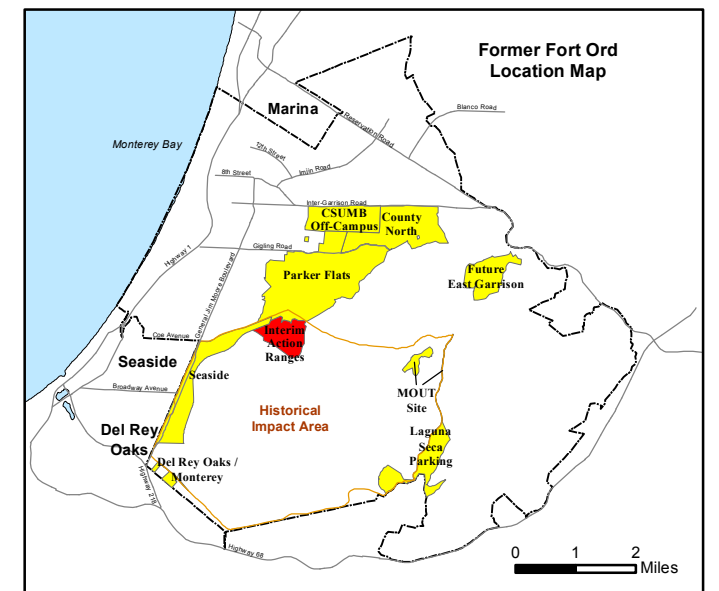

State Plane California IV, NAD 1983 (U.S. Survey Foot)

Interim Action Ranges MRA
Range 47 SCA
Verification
DGM Mapbook
FORA ESCA RP
Monterey County, California

Map F1K - 62