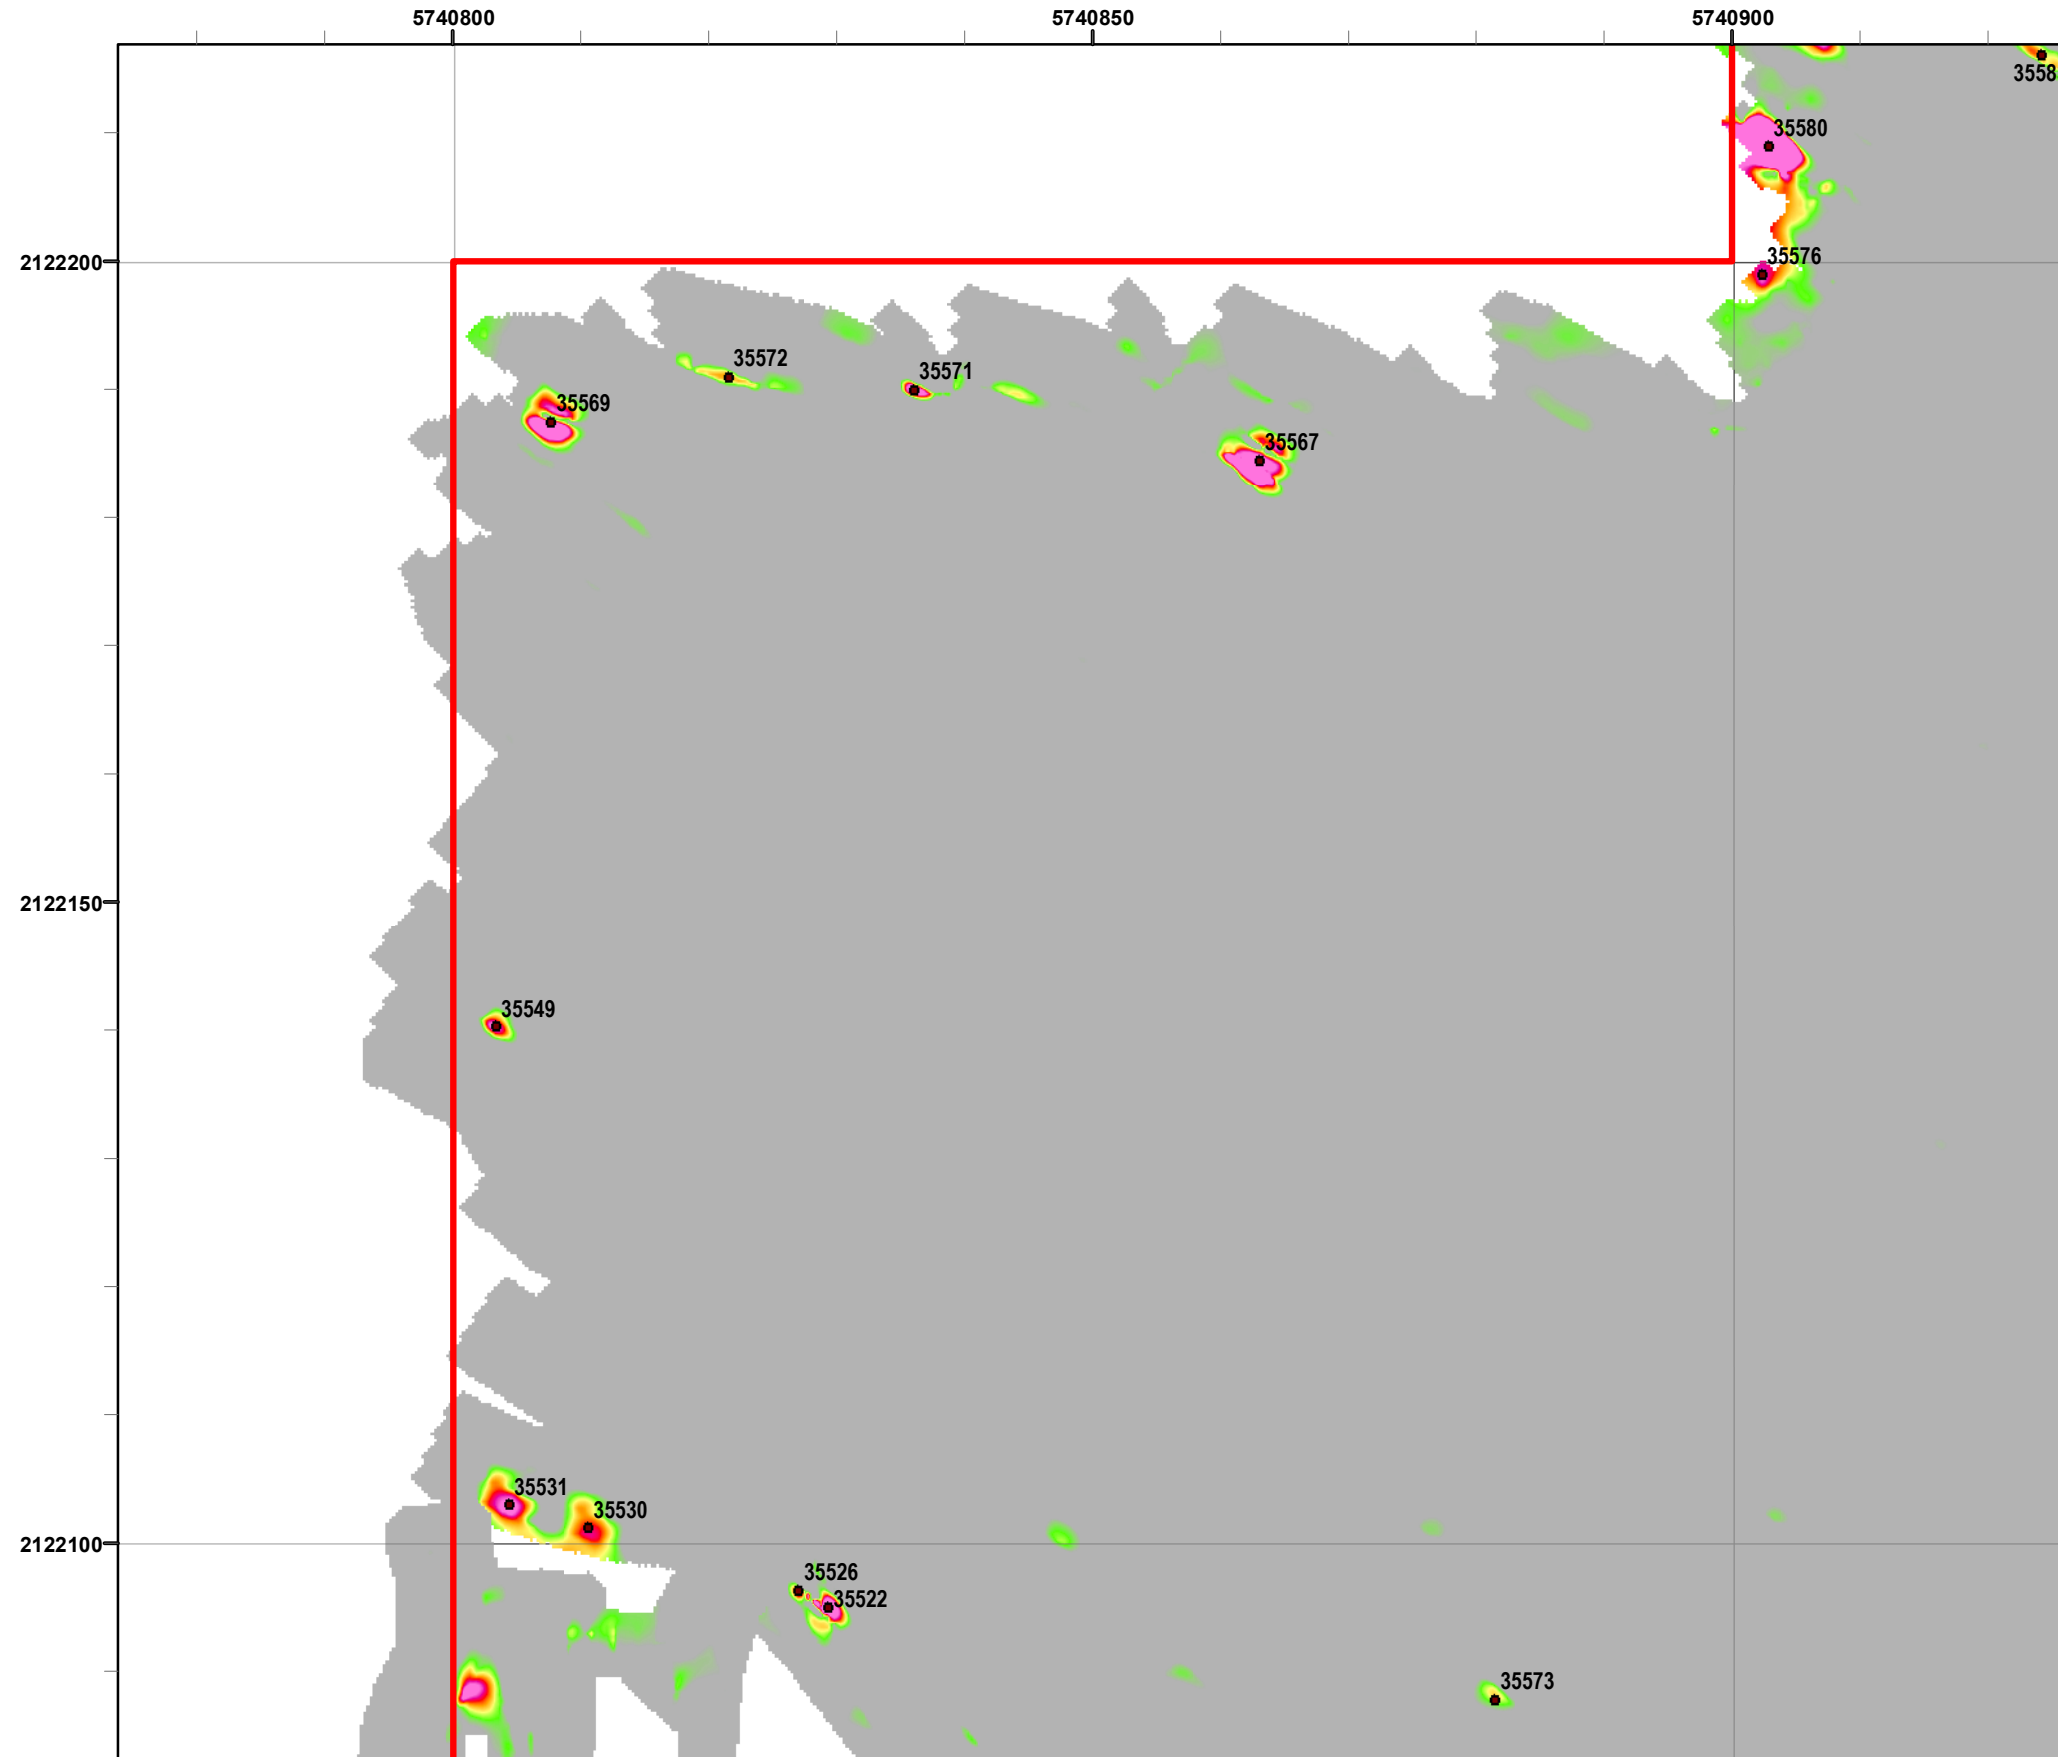

Legend

Grid C2A7A5

- 35027 Target Location
- Special Case Area and Non-Completed Work Areas
- Interim Action Ranges MRA
- Major Road

State Plane California IV, NAD 1983 (U.S. Survey Foot)

Interim Action Ranges MRA
Range 47 SCA
Verification
DGM Mapbook
 FORA ESCA RP
 Monterey County, California