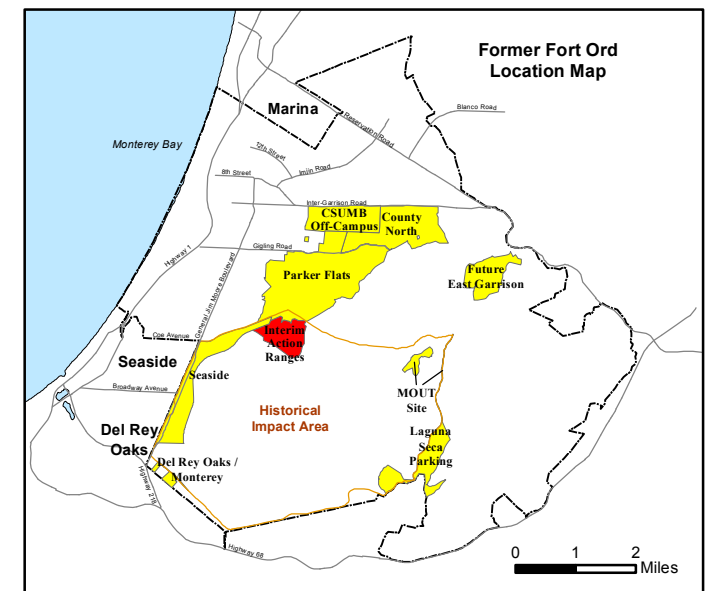

State Plane California IV, NAD 1983 (U.S. Survey Foot)

Interim Action Ranges MRA
Range 47 SCA
Verification
DGM Mapbook
 FORA ESCA RP
 Monterey County, California

Legend

Grid B2J7G3

- 35027 Target Location
- Special Case Area and Non-Completed Work Areas
- Interim Action Ranges MRA
- Major Road