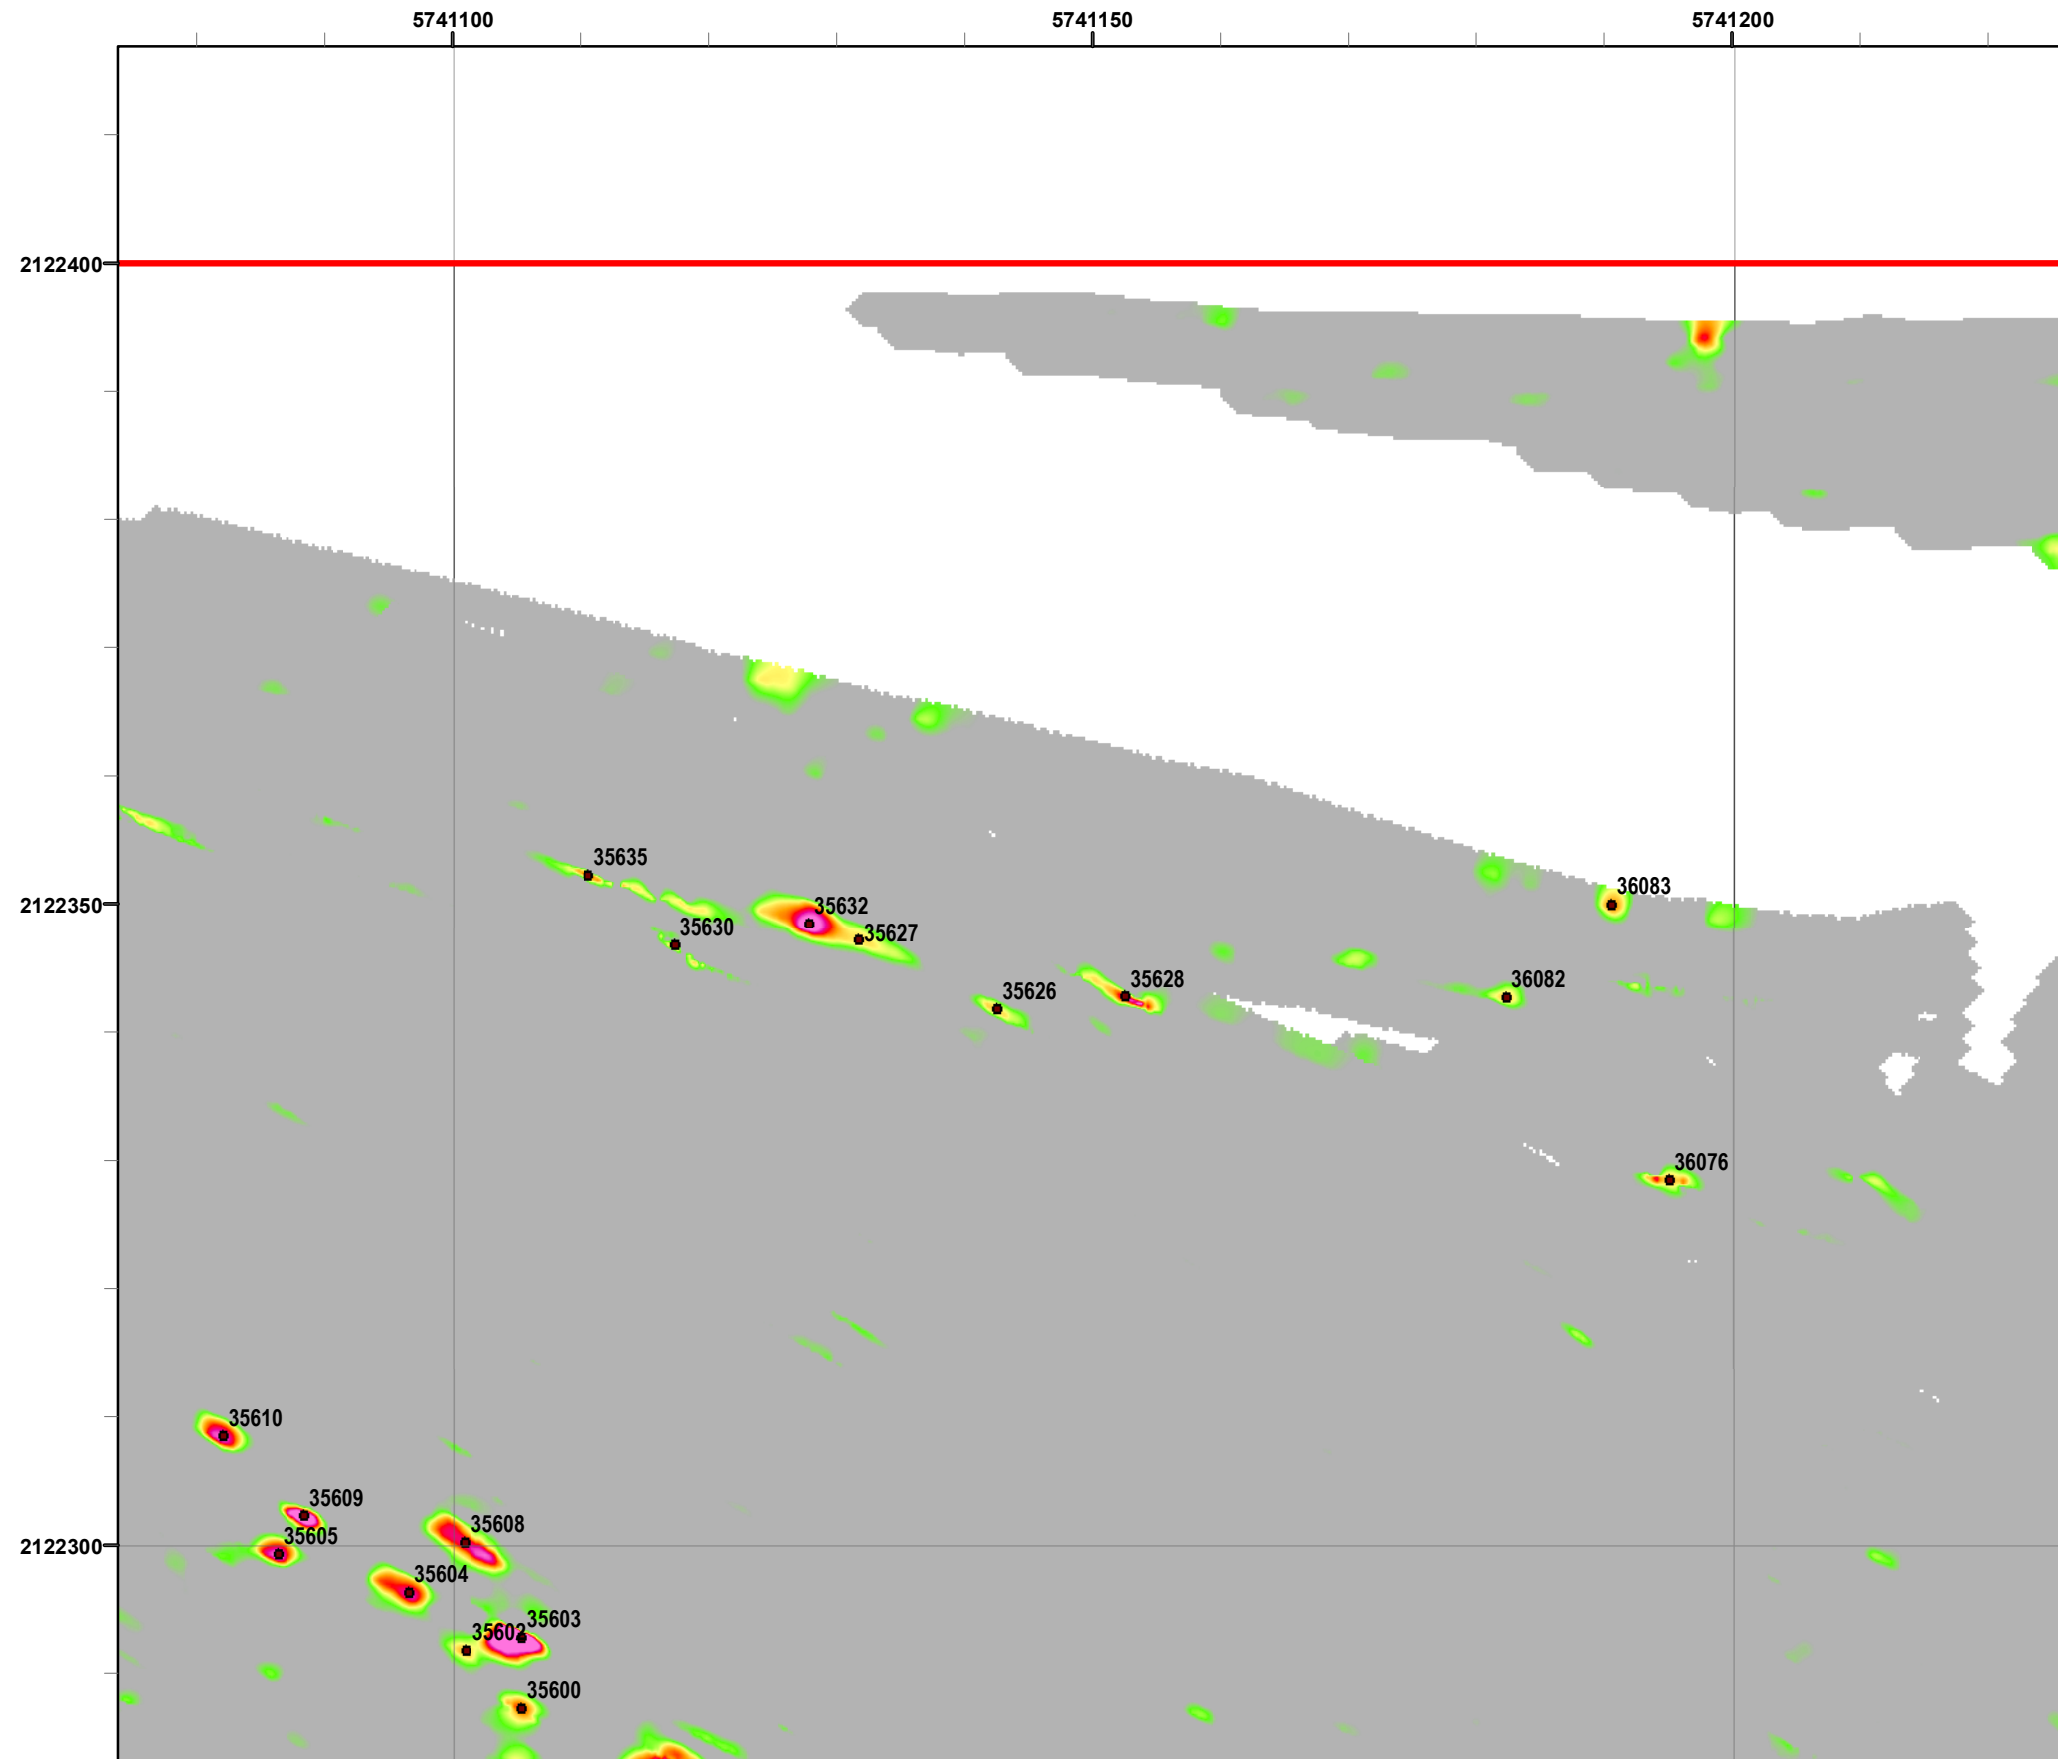

Legend

Grid C2A6D7

- 35027 Target Location
- Special Case Area and Non-Completed Work Areas
- ▬ Interim Action Ranges MRA
- ▬ Major Road

State Plane California IV, NAD 1983 (U.S. Survey Foot)

Interim Action Ranges MRA
Range 47 SCA
Verification
DGM Mapbook
FORA ESCA RP
Monterey County, California