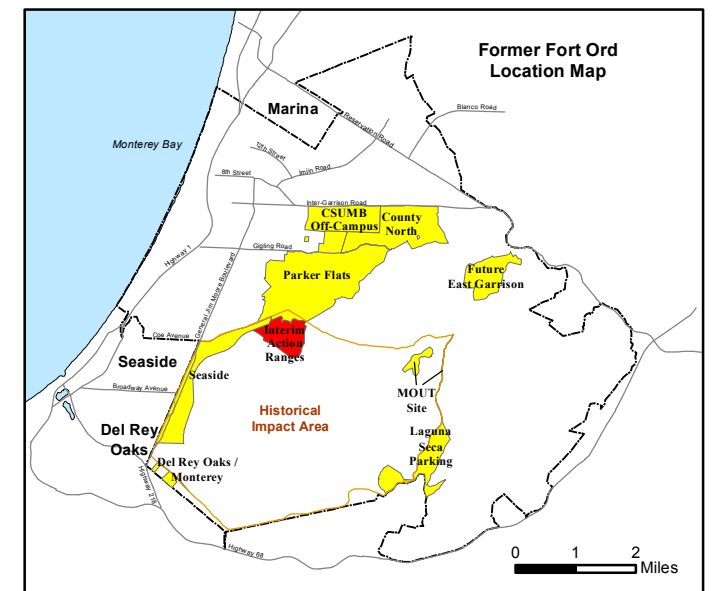

Legend

Grid B2J7J1

- 35027 Target Location
- Special Case Area and Non-Completed Work Areas
- Interim Action Ranges MRA
- Major Road