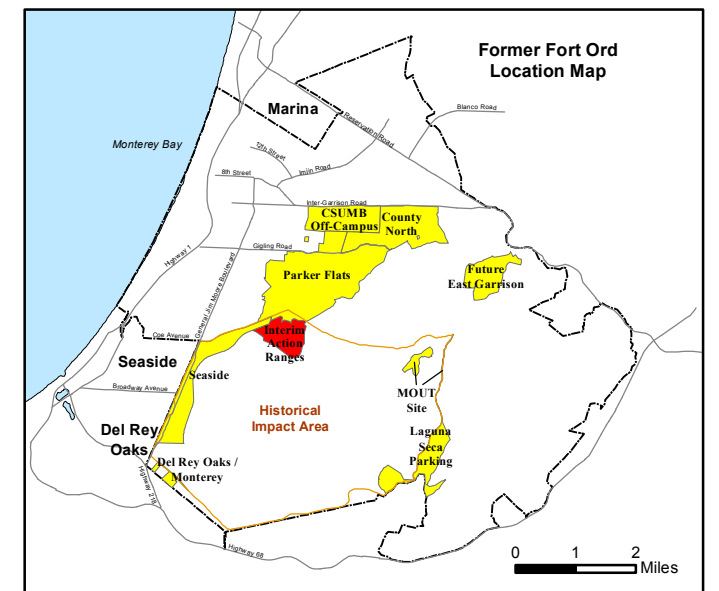

State Plane California IV, NAD 1983 (U.S. Survey Foot)

Interim Action Ranges MRA
Range 47 SCA
Verification
DGM Mapbook
 FORA ESCA RP
 Monterey County, California

Legend

Grid C2A6C7

- 35027 Target Location
- Special Case Area and Non-Completed Work Areas
- ▬ Interim Action Ranges MRA
- ▬ Major Road