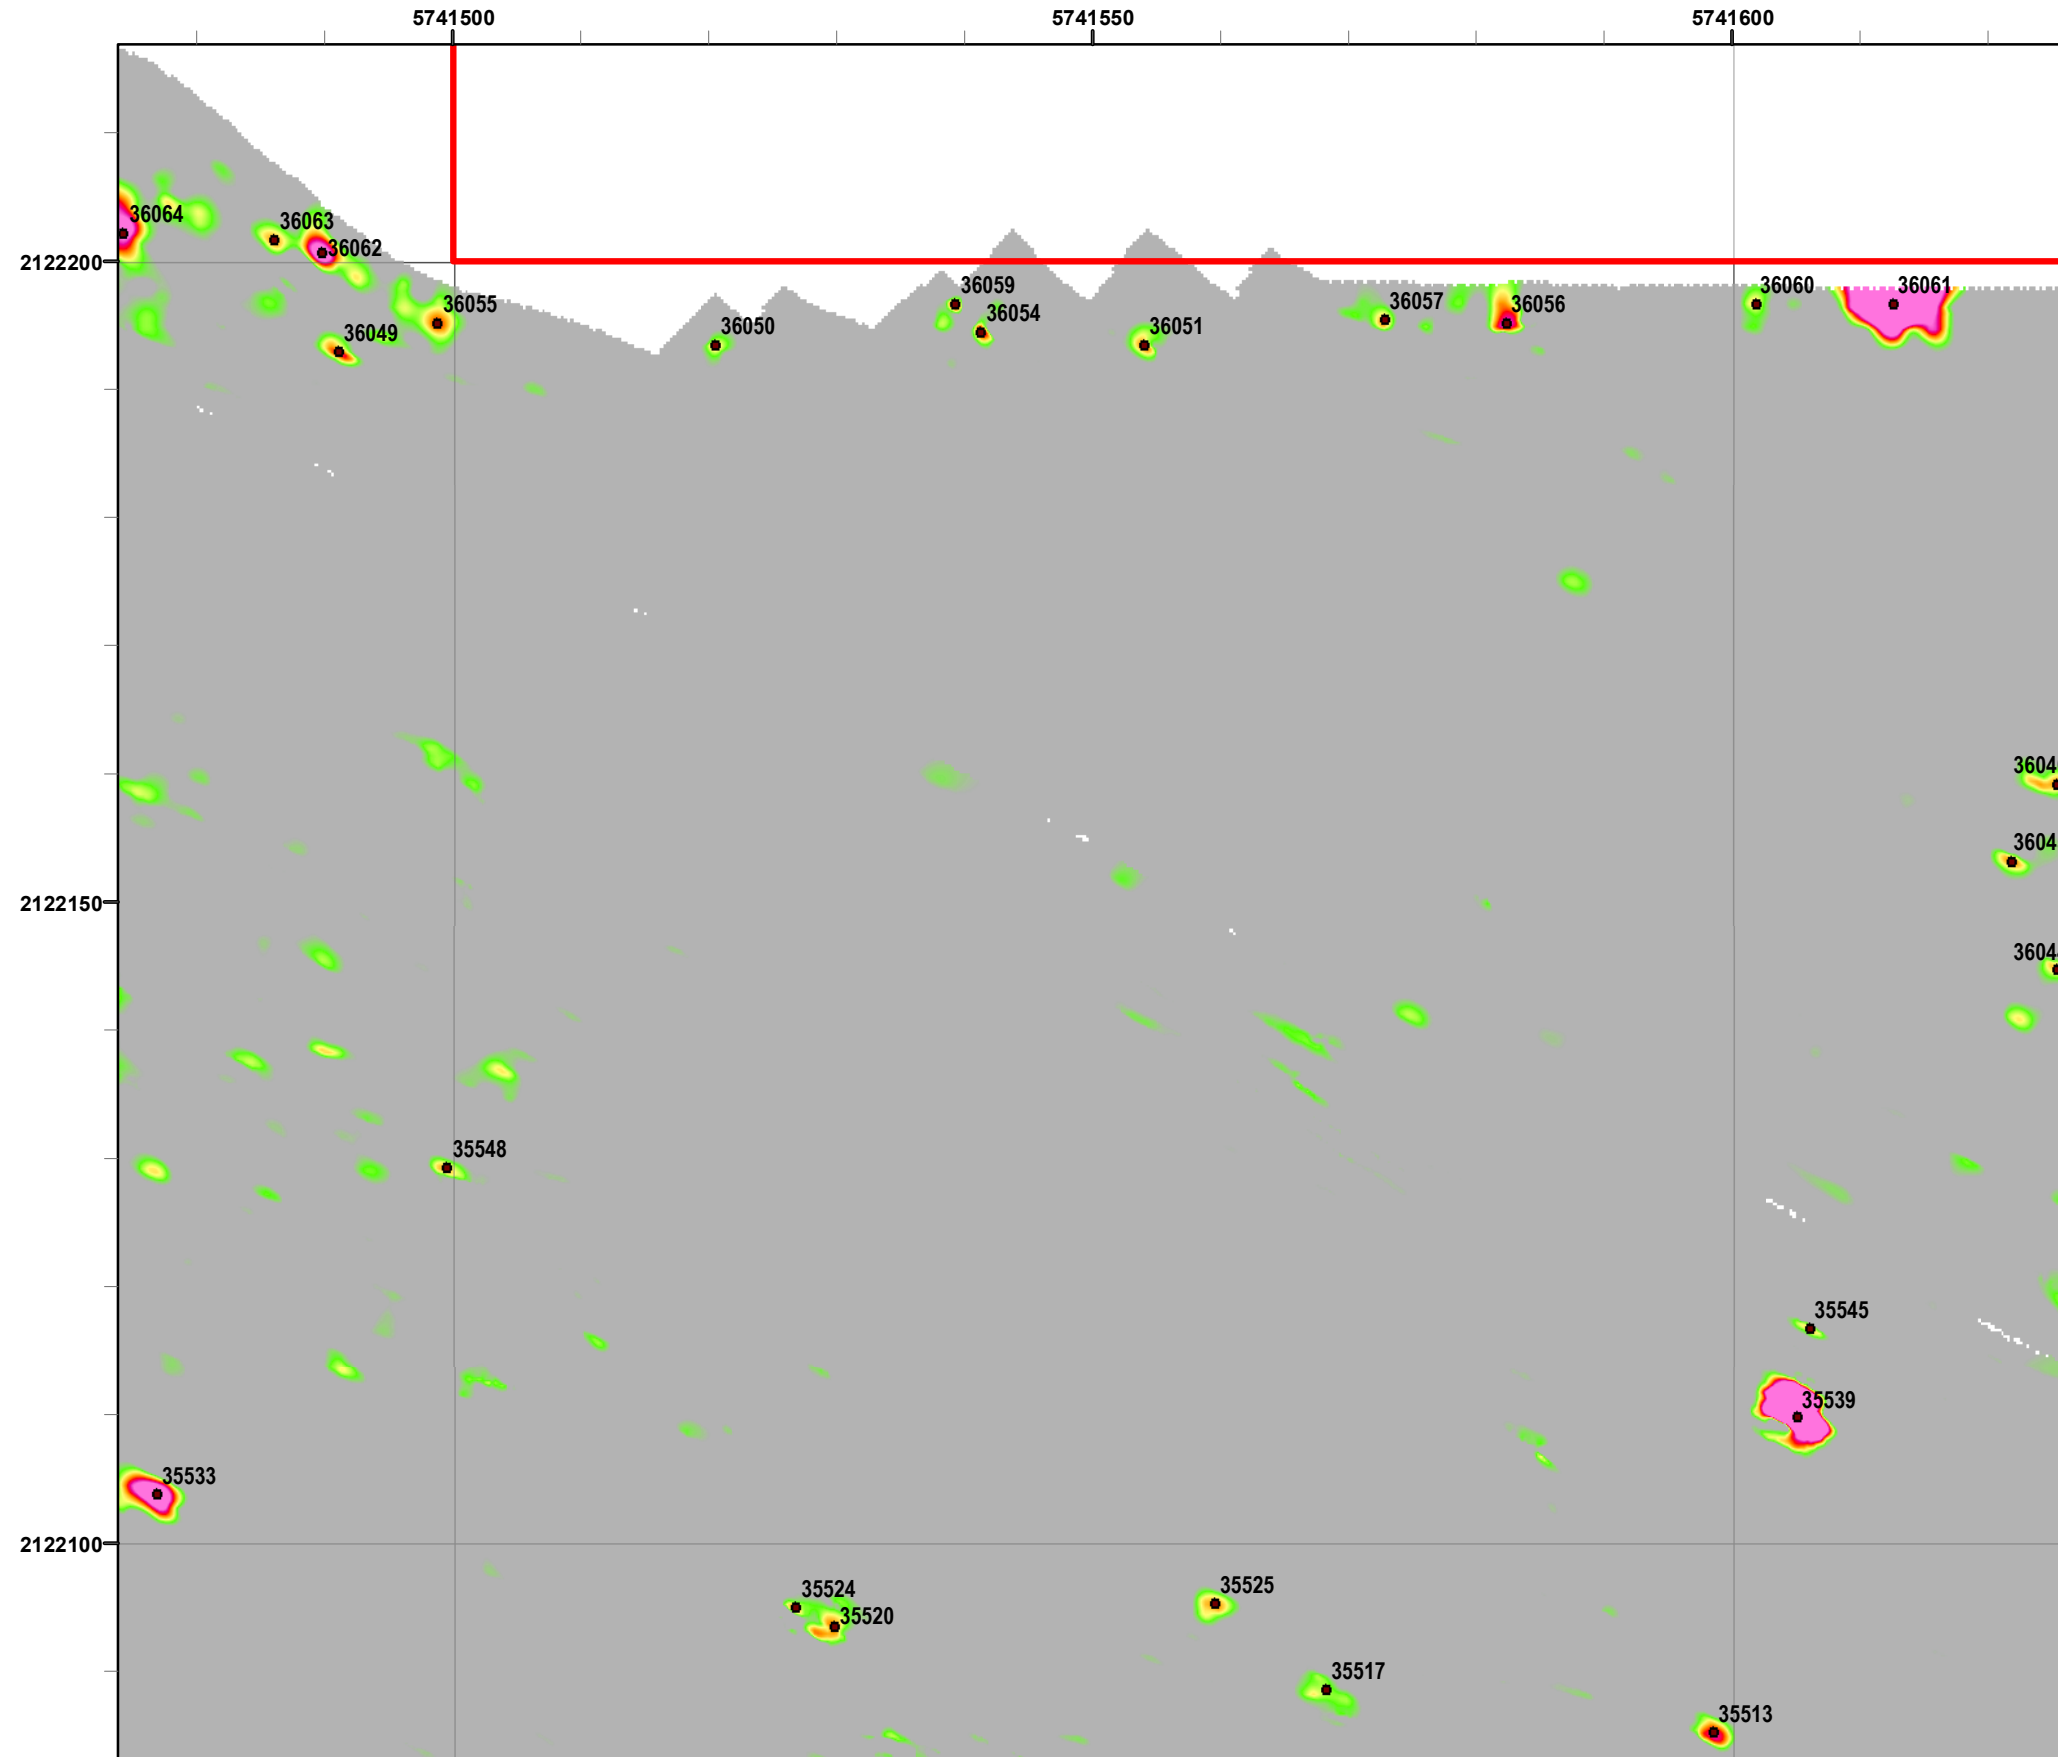

Legend

Grid C2A7B1

- 35027 Target Location
- Special Case Area and Non-Completed Work Areas
- Interim Action Ranges MRA
- Major Road