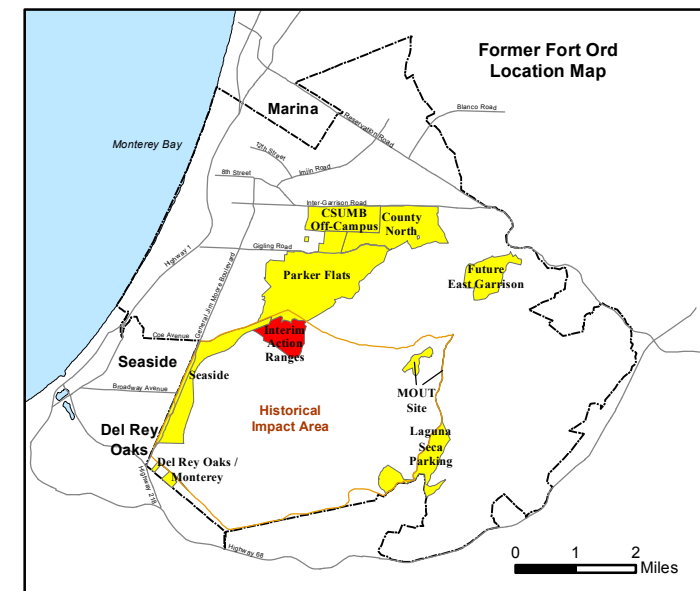

State Plane California IV, NAD 1983 (U.S. Survey Foot)

Interim Action Ranges MRA
Range 47 SCA
Verification
DGM Mapbook
 FORA ESCA RP
 Monterey County, California

Legend

Grid C2A6B8

- 35027 Target Location
- Special Case Area and Non-Completed Work Areas
- ▬ Interim Action Ranges MRA
- ▬ Major Road