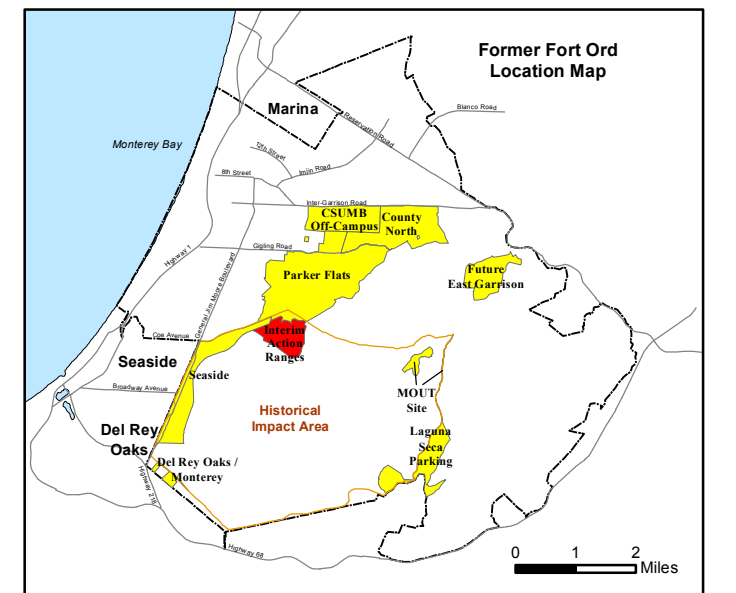

Legend

Grid C2A7A5

- 35027 Target Location
- Special Case Area and Non-Completed Work Areas
- --- Interim Action Ranges MRA
- Major Road