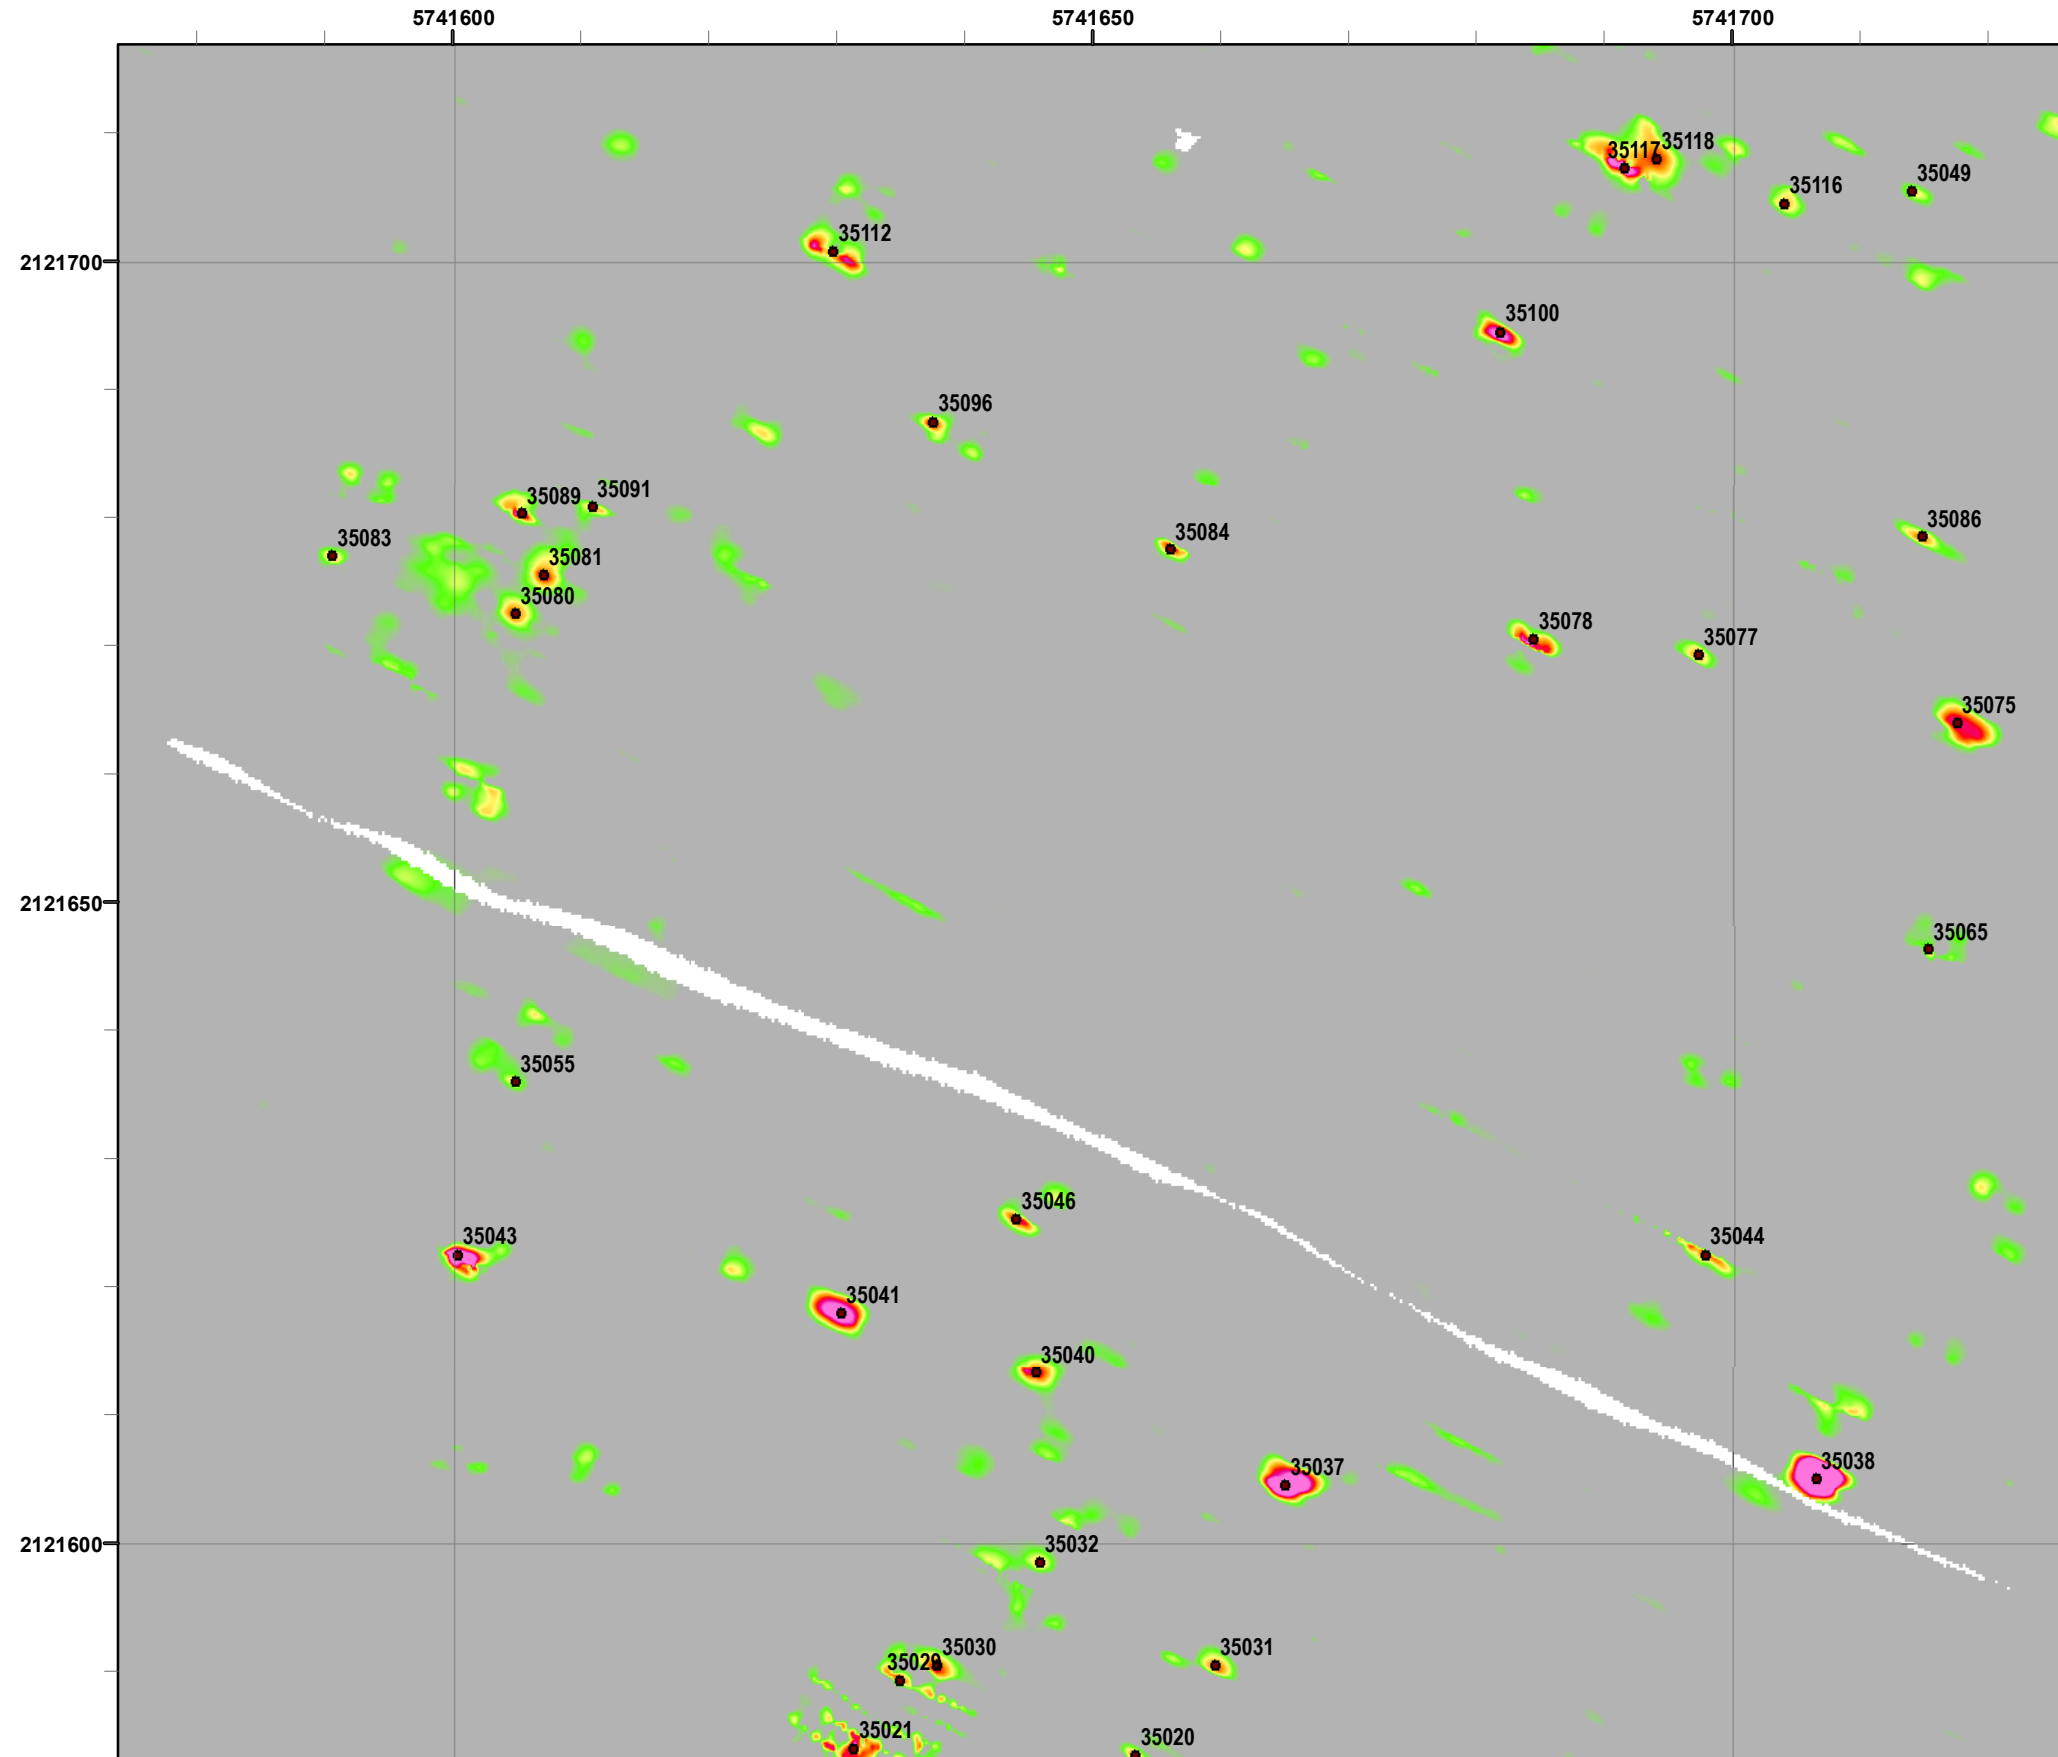

Legend

Grid B2J7G2

- 35027 Target Location
- Special Case Area and Non-Completed Work Areas
- ▬ Interim Action Ranges MRA
- ▬ Major Road