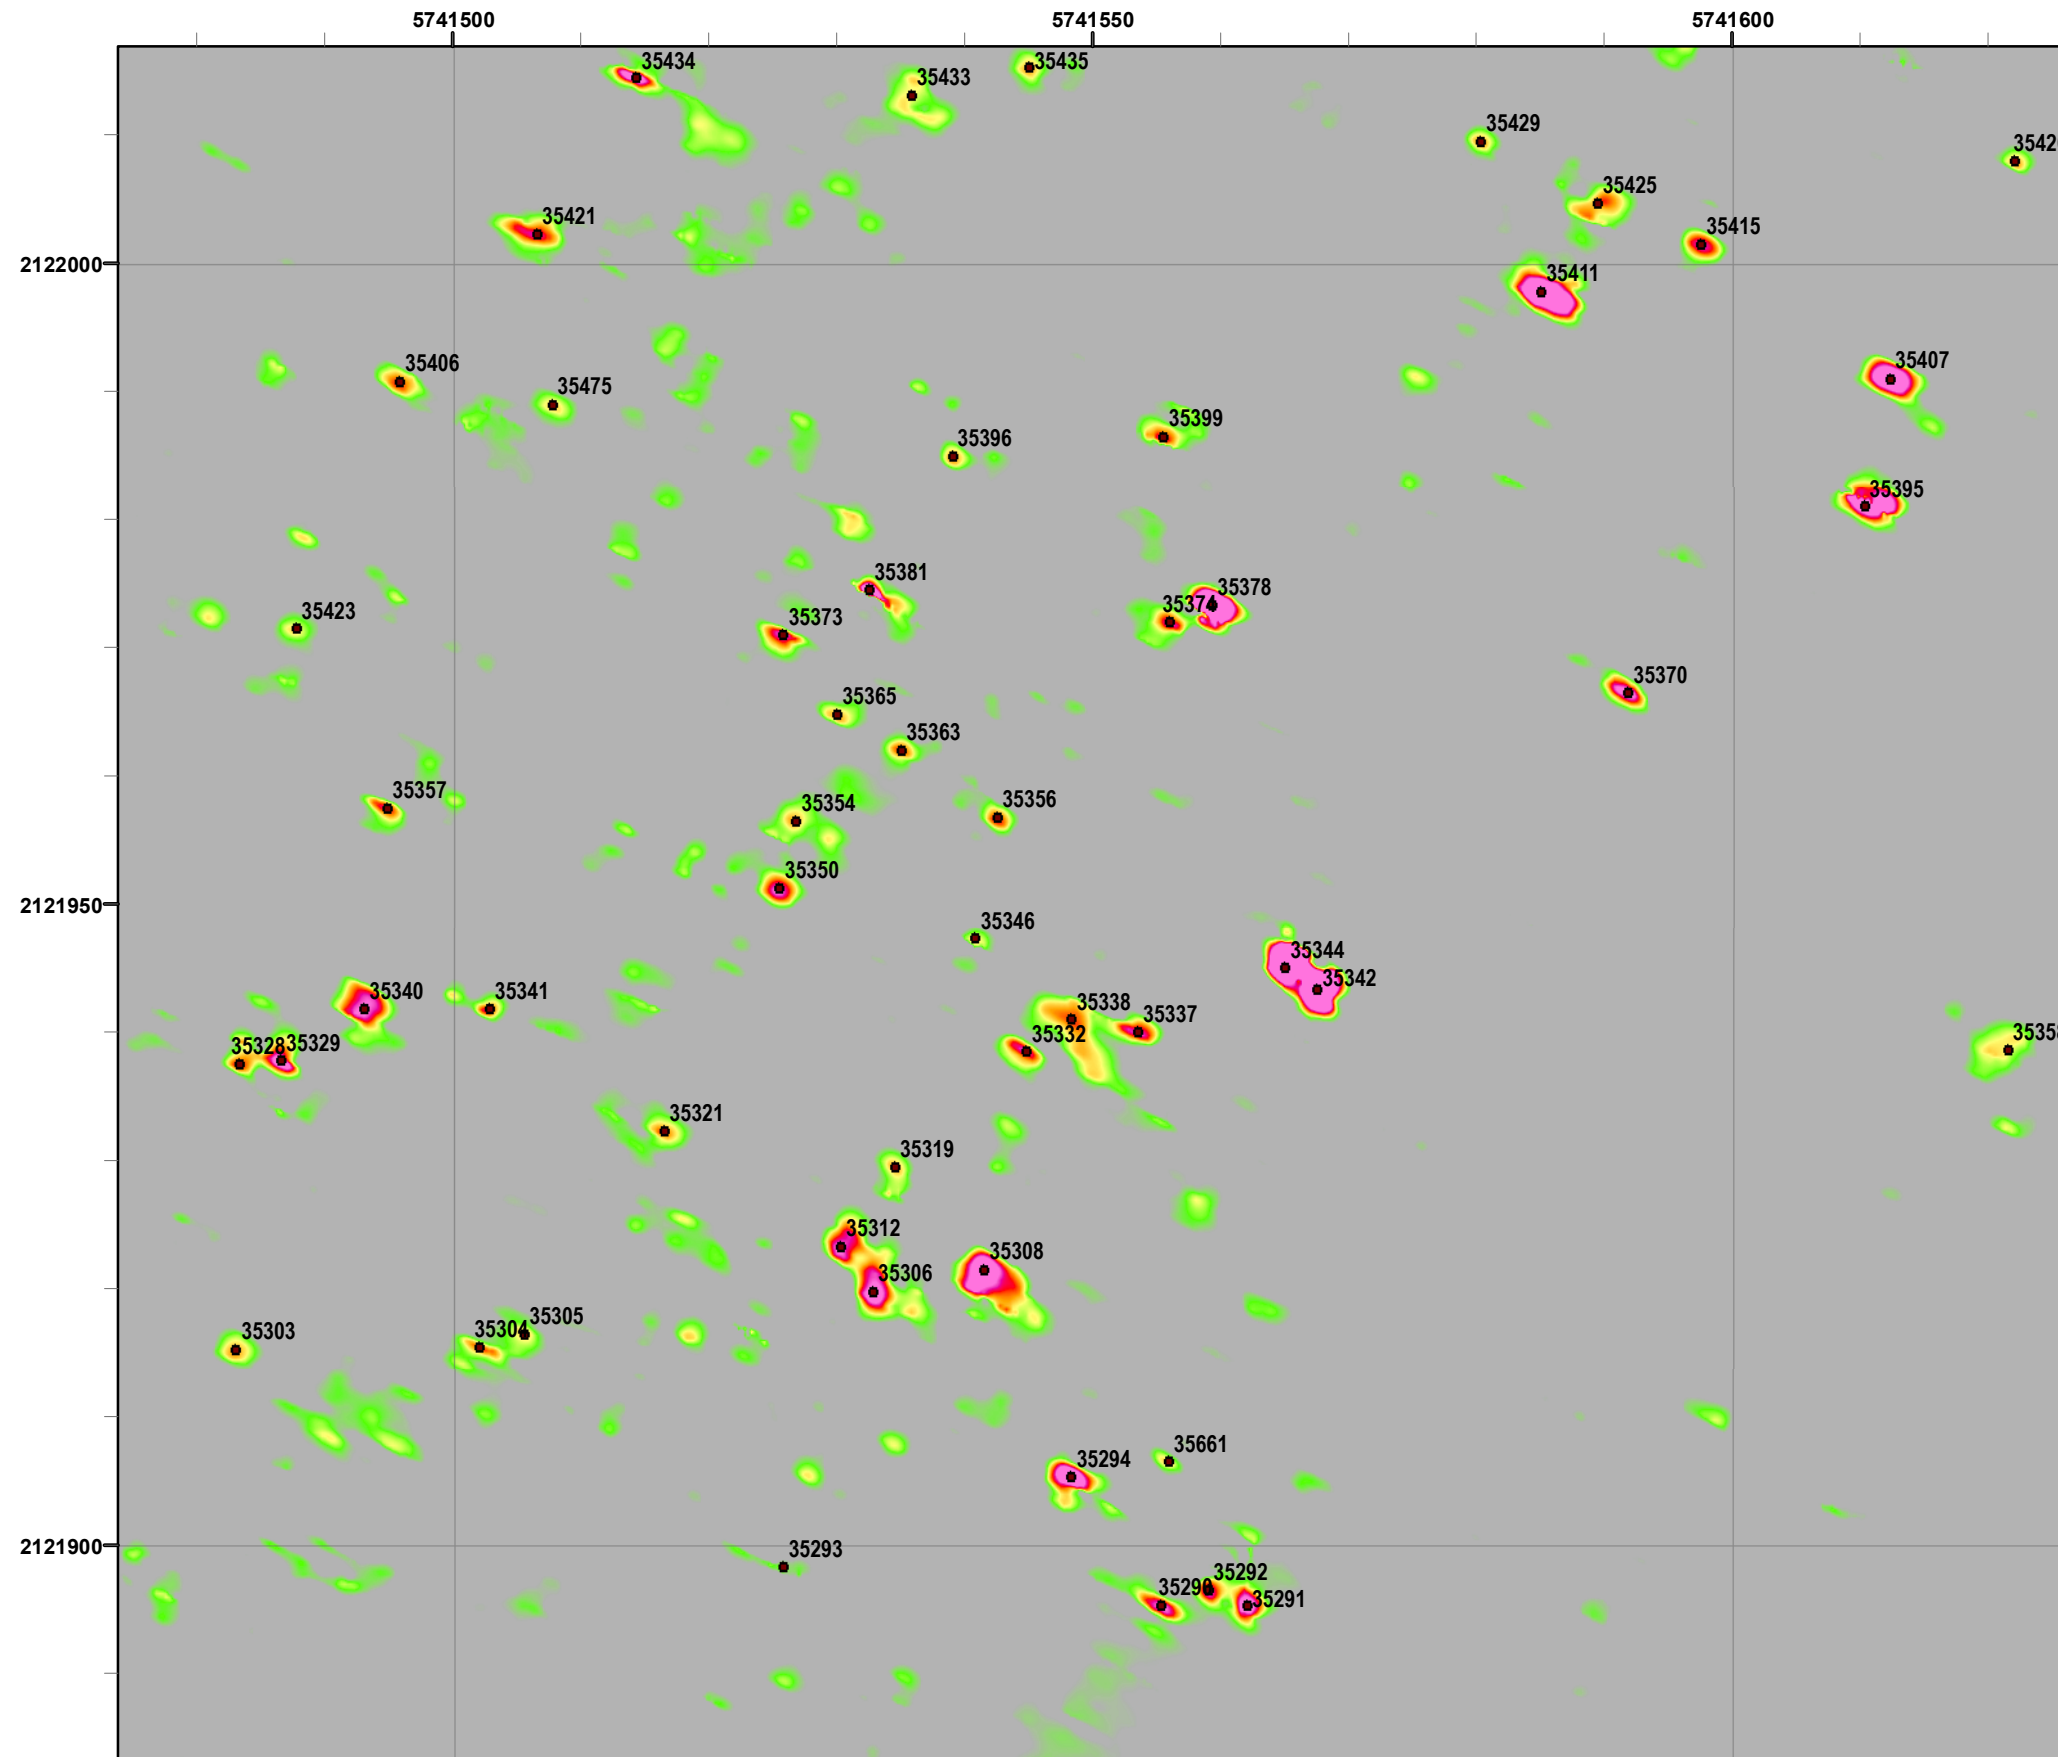

Legend Grid B2J6J0

- Target Location
- Special Case Area and Non-Completed Work Areas
- Interim Action Ranges MRA
- Major Road

State Plane California IV, NAD 1983 (U.S. Survey Foot)

0 15 30 Feet

**Interim Action Ranges MRA
Range 47 SCA
Verification
DGM Mapbook**
FORA ESCA RP
Monterey County, California