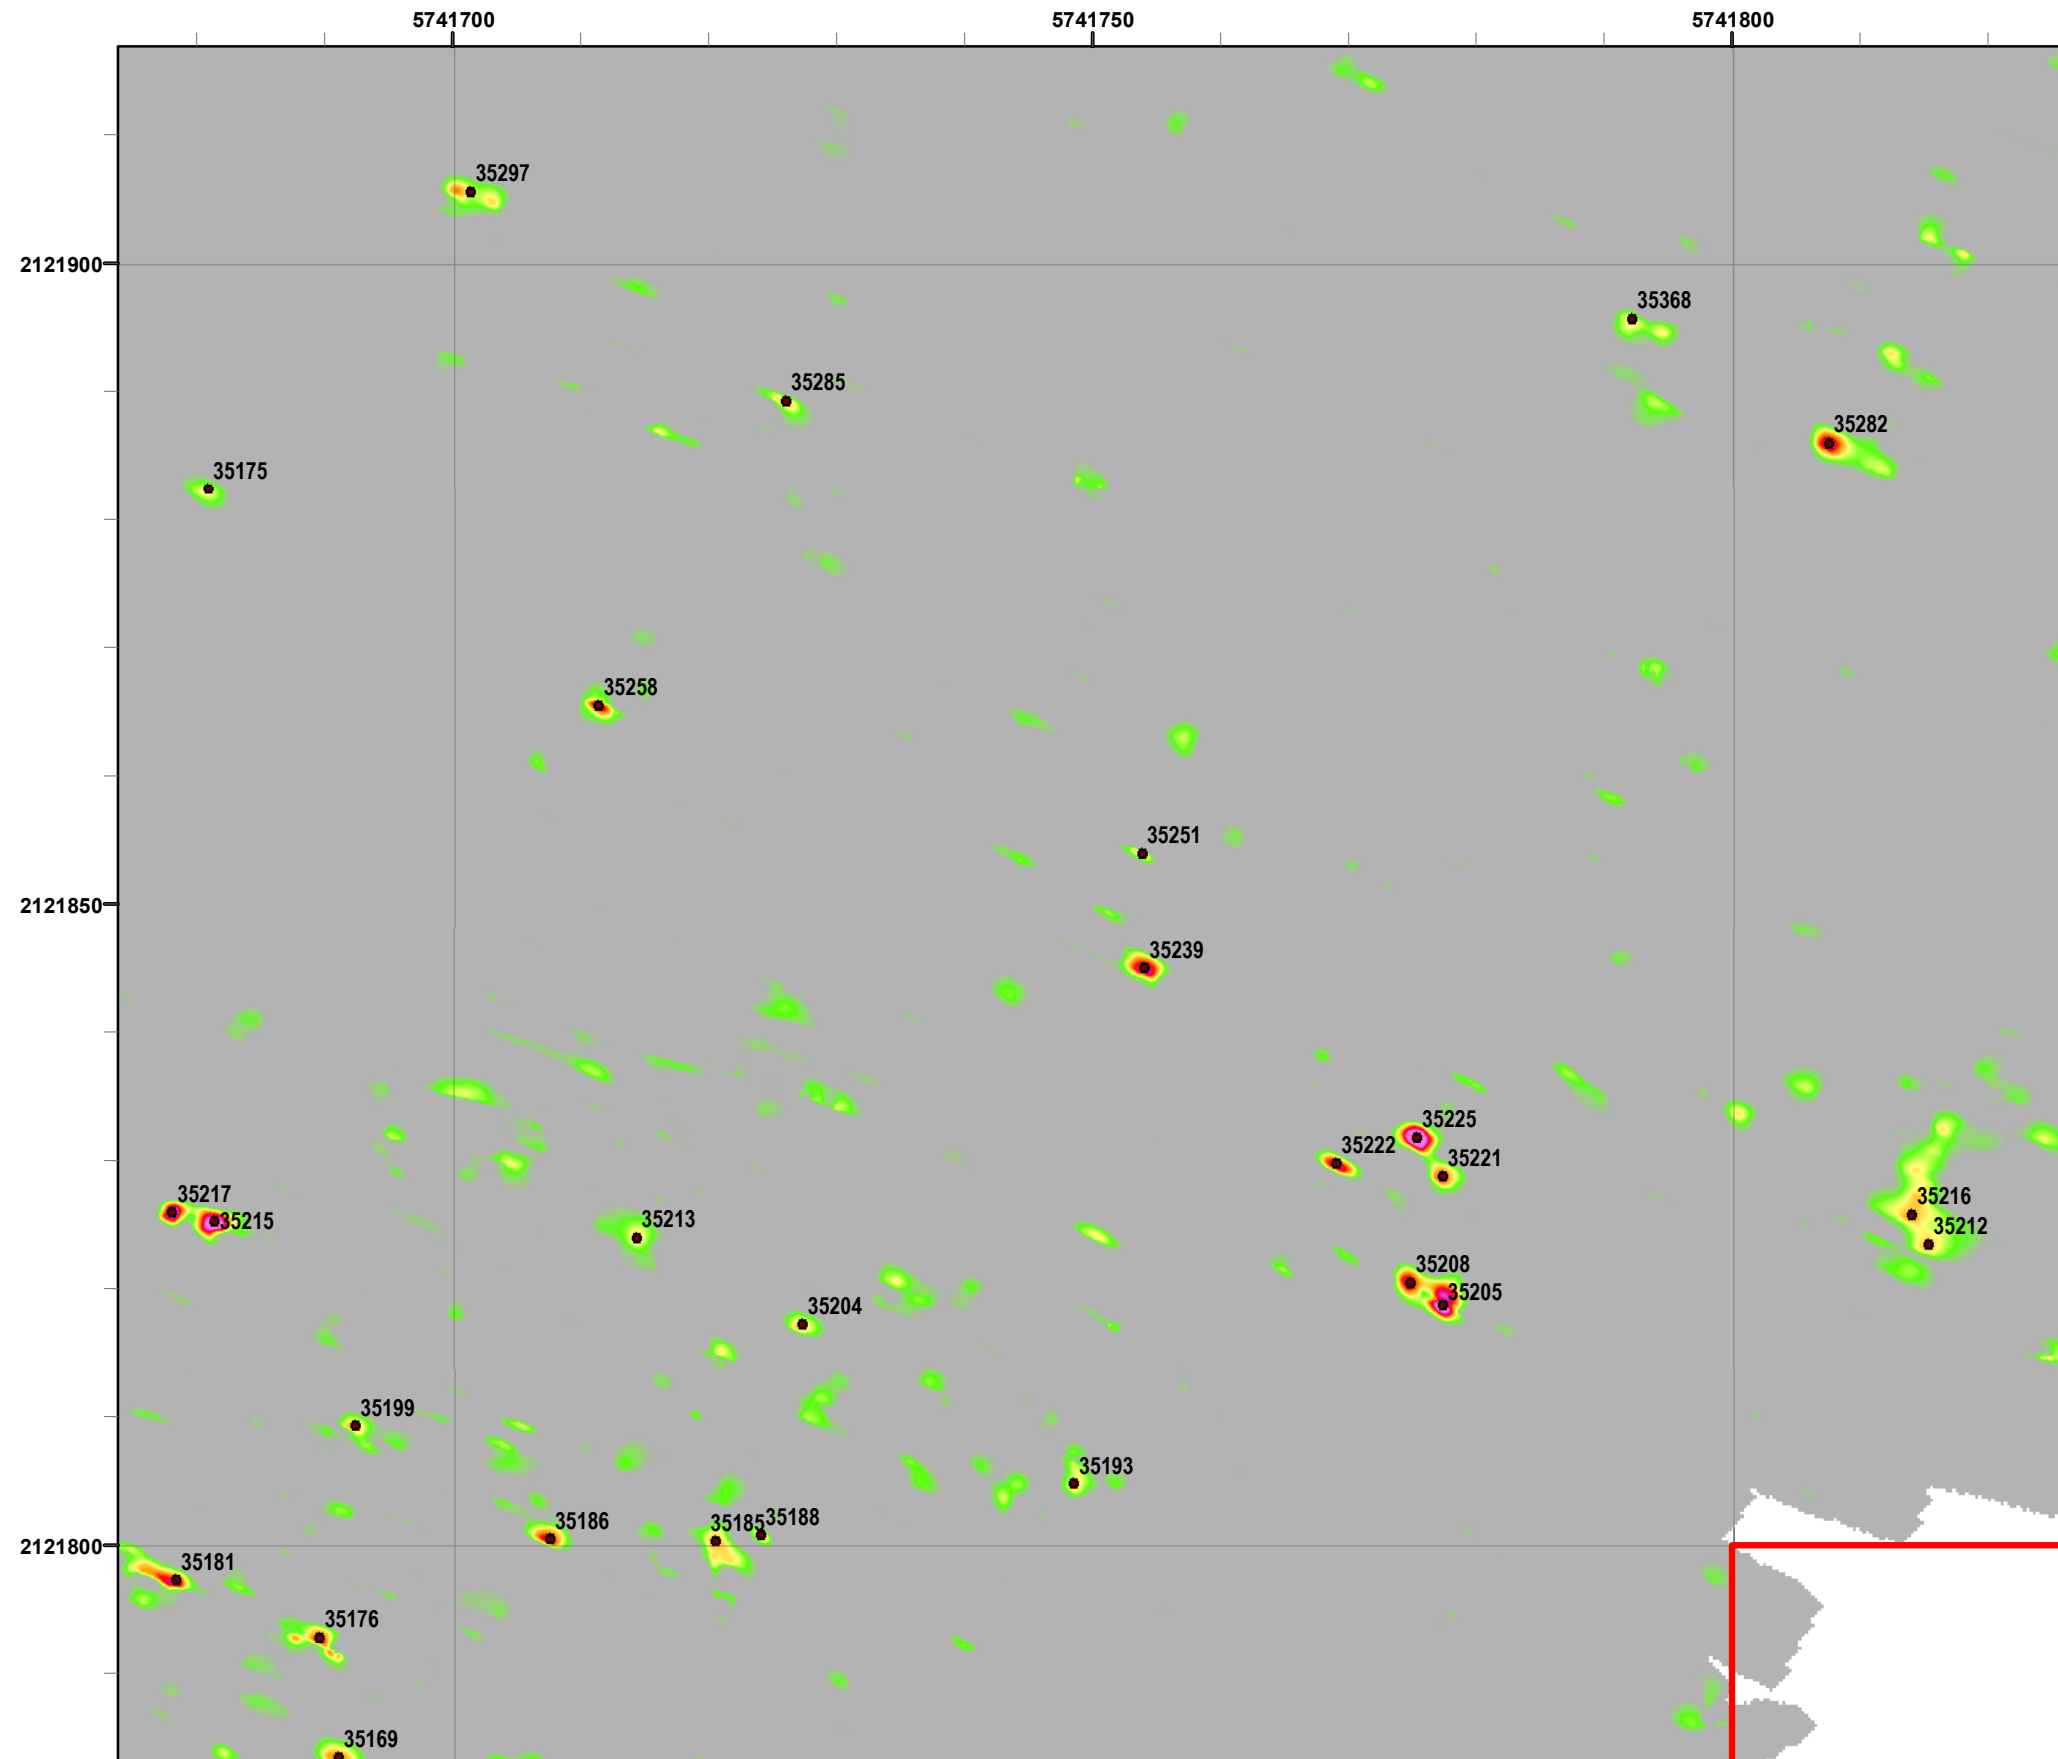

Legend Grid B2J7I2

- 35027 Target Location
- Special Case Area and Non-Completed Work Areas
- Interim Action Ranges MRA
- Major Road

State Plane California IV, NAD 1983 (U.S. Survey Foot)

**Interim Action Ranges MRA
Range 47 SCA
Verification
DGM Mapbook**
FORA ESCA RP
Monterey County, California