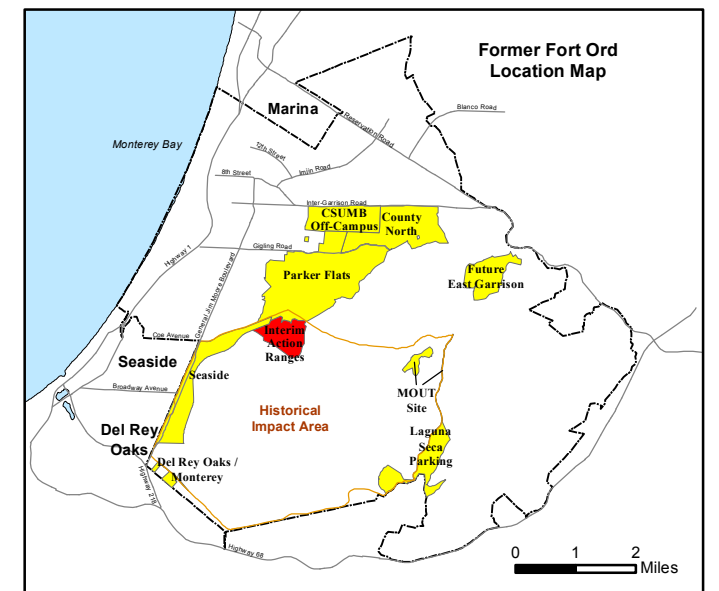

Legend

Grid C2A6A8

- 35027 Target Location
- Special Case Area and Non-Completed Work Areas
- ▬ Interim Action Ranges MRA
- ▬ Major Road