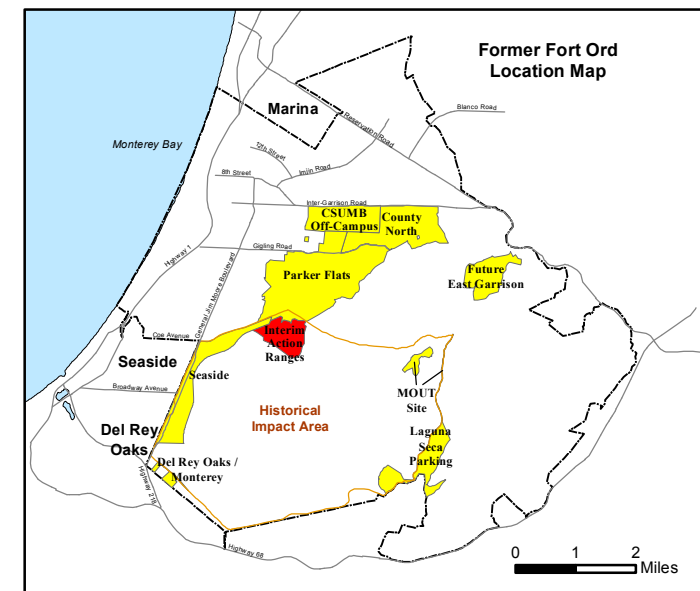

Legend

Grid B2J6J9

- 35027 Target Location
- Special Case Area and Non-Completed Work Areas
- ▬ Interim Action Ranges MRA
- ▬ Major Road