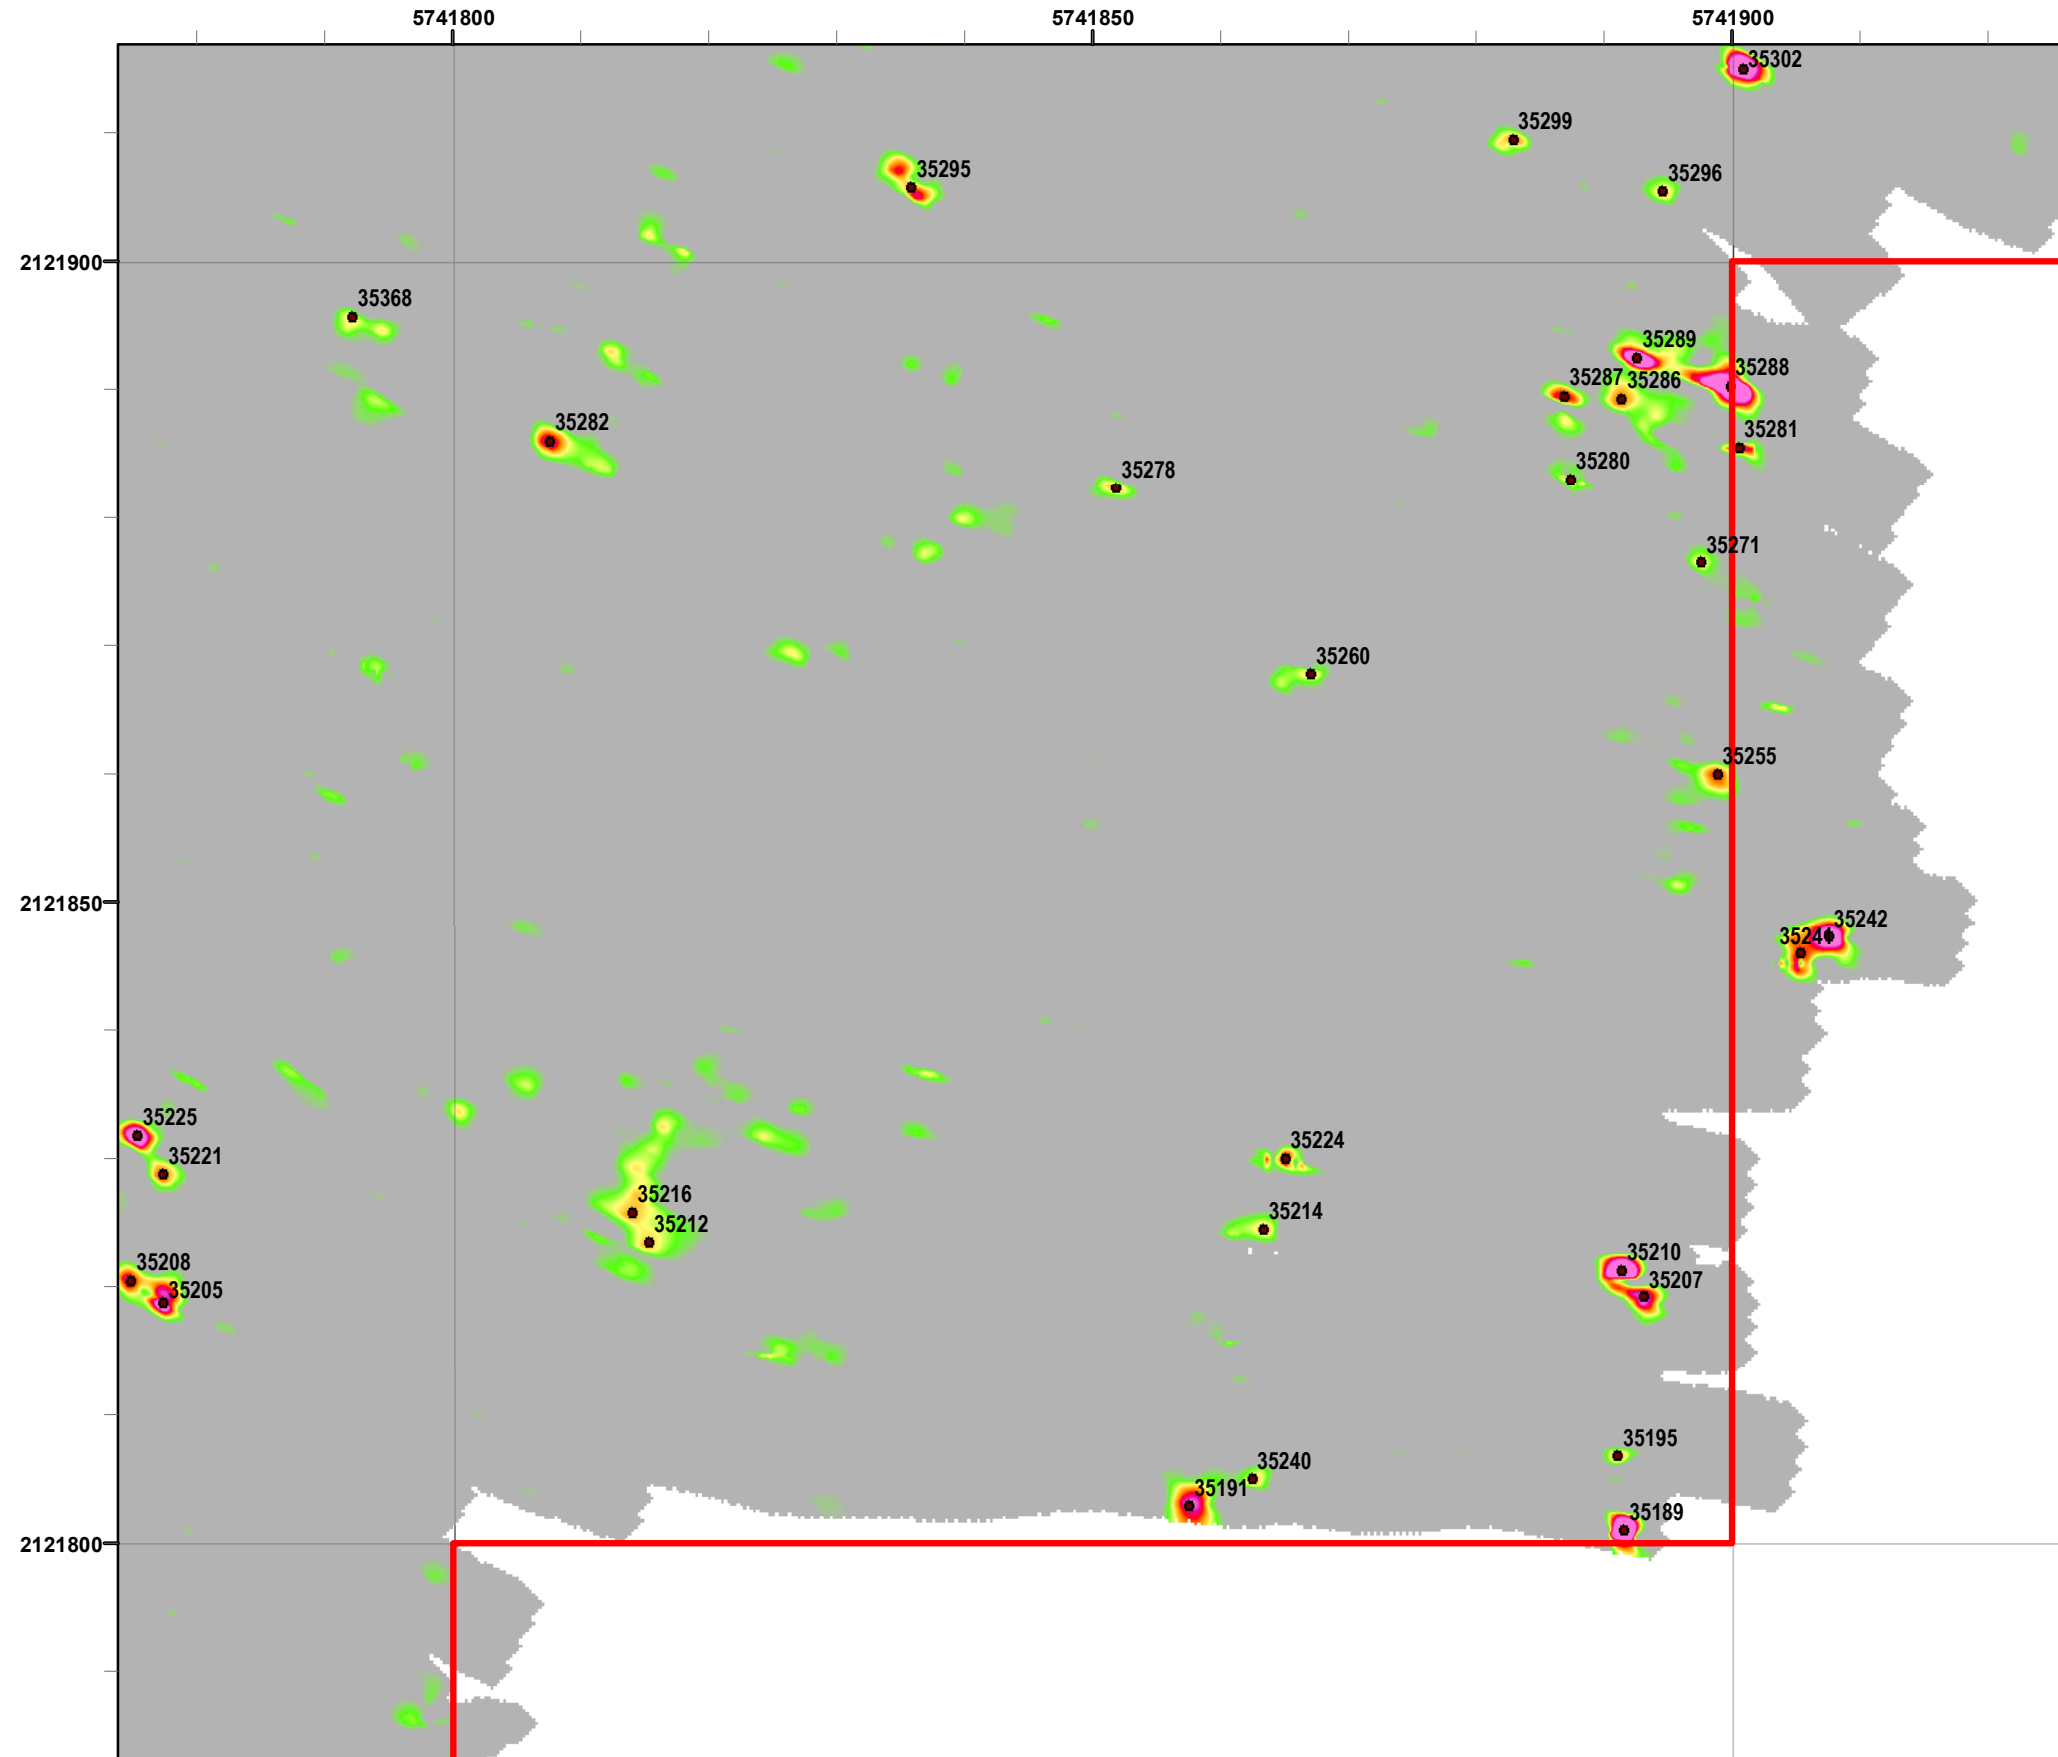

Legend

Grid B2J7I3

- 35027 Target Location
- Special Case Area and Non-Completed Work Areas
- Interim Action Ranges MRA
- Major Road

State Plane California IV, NAD 1983 (U.S. Survey Foot)

Interim Action Ranges MRA
Range 47 SCA
Verification
DGM Mapbook
 FORA ESCA RP
 Monterey County, California