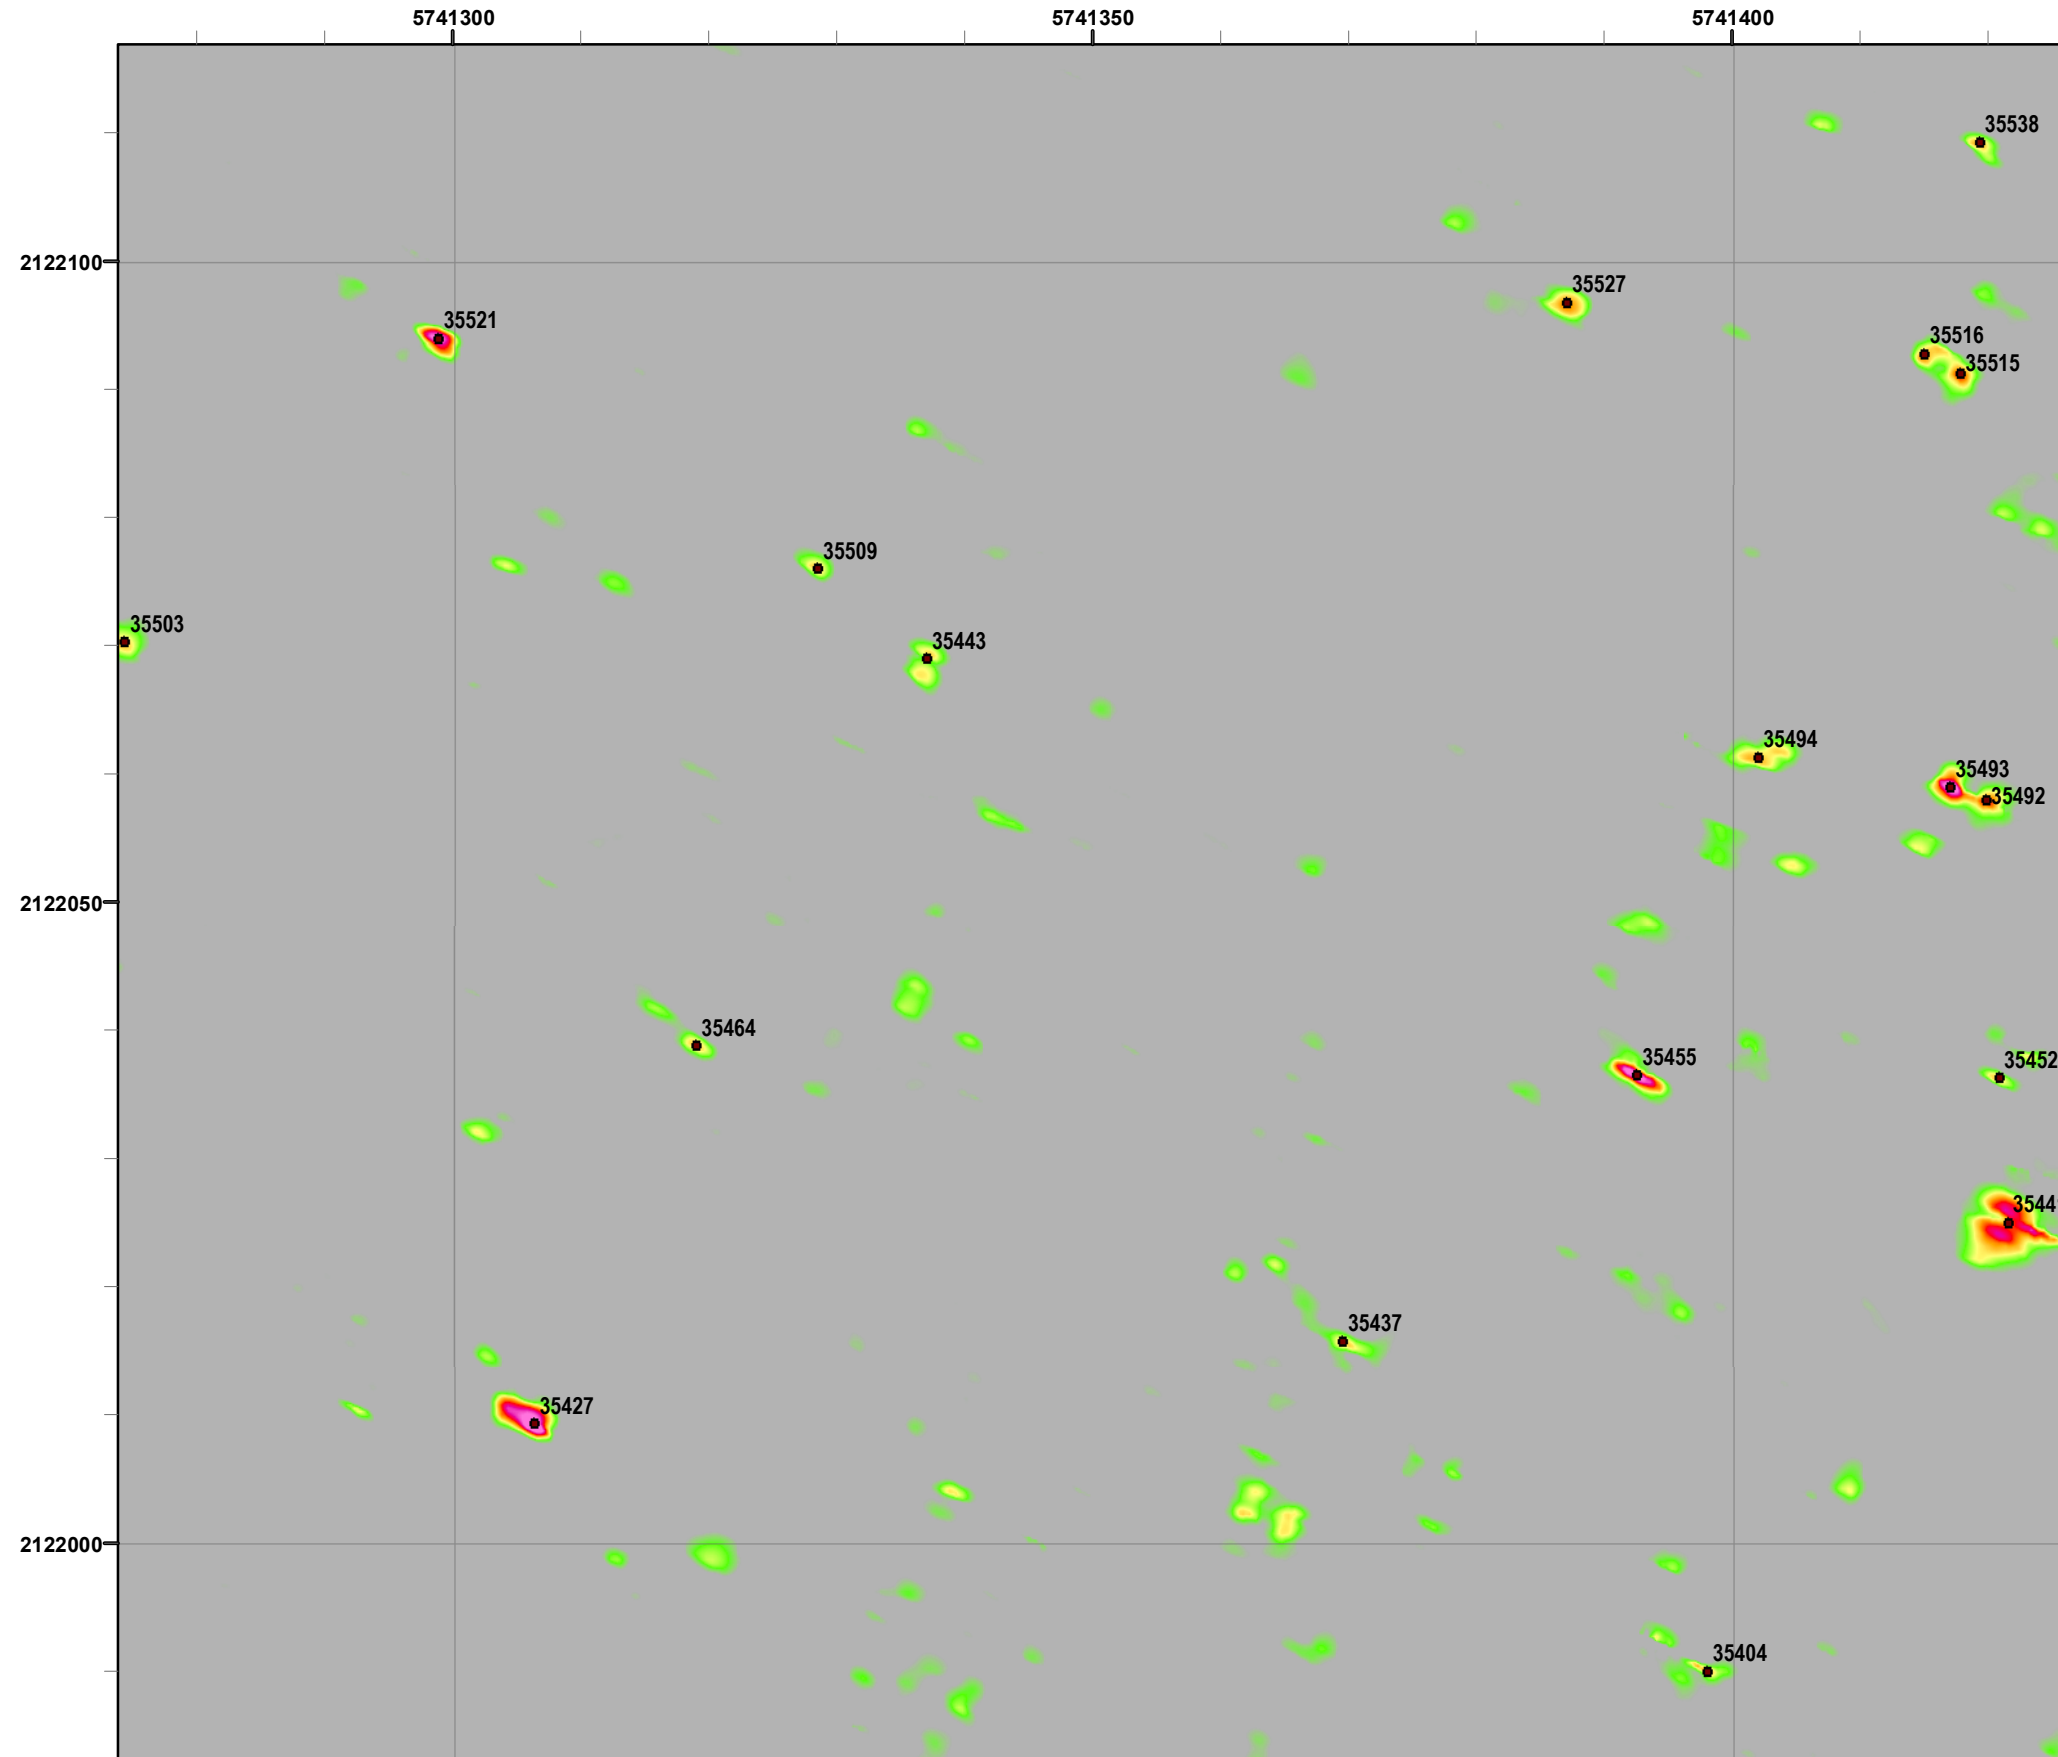

Legend

Grid C2A6A8

- 35027 Target Location
- Special Case Area and Non-Completed Work Areas
- ▬ Interim Action Ranges MRA
- ▬ Major Road

State Plane California IV, NAD 1983 (U.S. Survey Foot)

Interim Action Ranges MRA
Range 47 SCA
Verification
DGM Mapbook
 FORA ESCA RP
 Monterey County, California