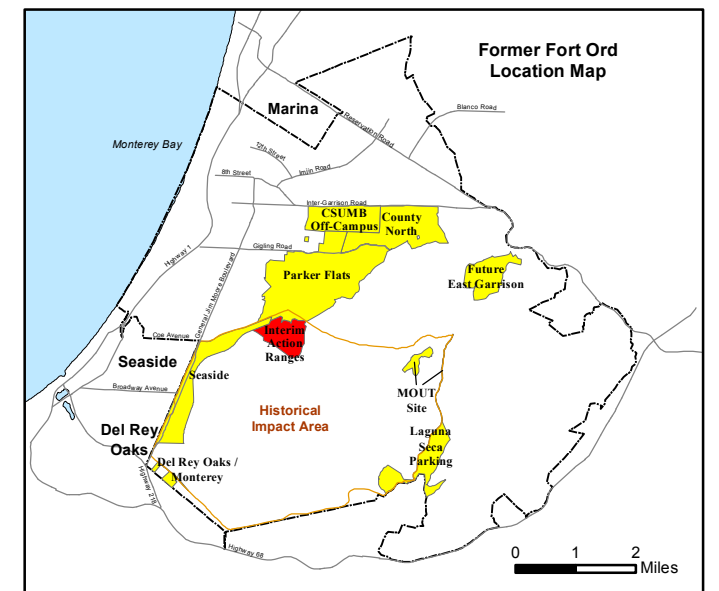

State Plane California IV, NAD 1983 (U.S. Survey Foot)

Interim Action Ranges MRA
Range 47 SCA
Verification
DGM Mapbook
 FORA ESCA RP
 Monterey County, California

Legend

Grid B2J7H3

- 35027 Target Location
- Special Case Area and Non-Completed Work Areas
- ▬ Interim Action Ranges MRA
- ▬ Major Road