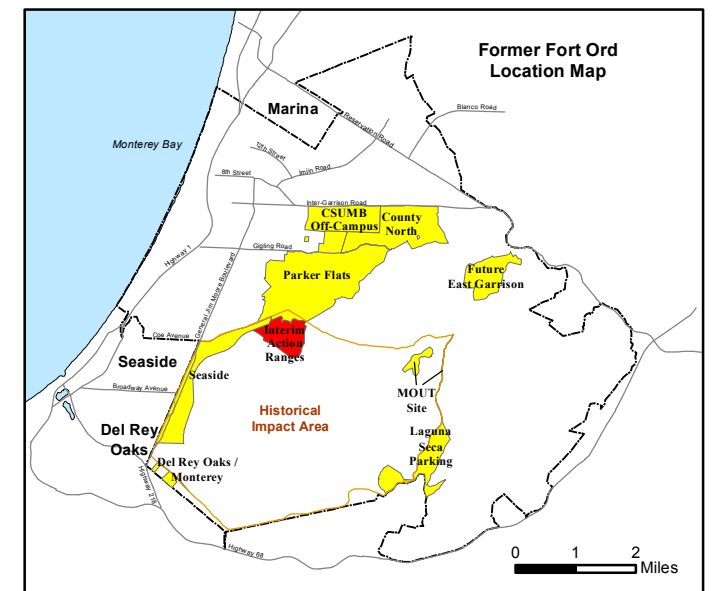

State Plane California IV, NAD 1983 (U.S. Survey Foot)

**Interim Action Ranges MRA
Range 47 SCA
Verification
DGM Mapbook**
FORA ESCA RP
Monterey County, California

Legend

Grid C2A6B7

- 35027 Target Location
- Special Case Area and Non-Completed Work Areas
- ▬ Interim Action Ranges MRA
- ▬ Major Road