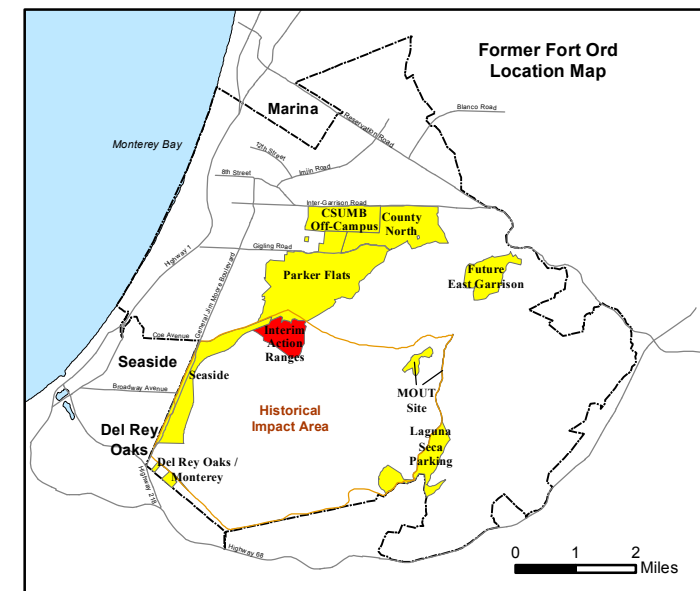

State Plane California IV, NAD 1983 (U.S. Survey Foot)

Interim Action Ranges MRA
Range 47 SCA
Verification
DGM Mapbook
 FORA ESCA RP
 Monterey County, California

Legend

Grid B2J6G0

- 35027 Target Location
- Special Case Area and Non-Completed Work Areas
- ▬ Interim Action Ranges MRA
- ▬ Major Road