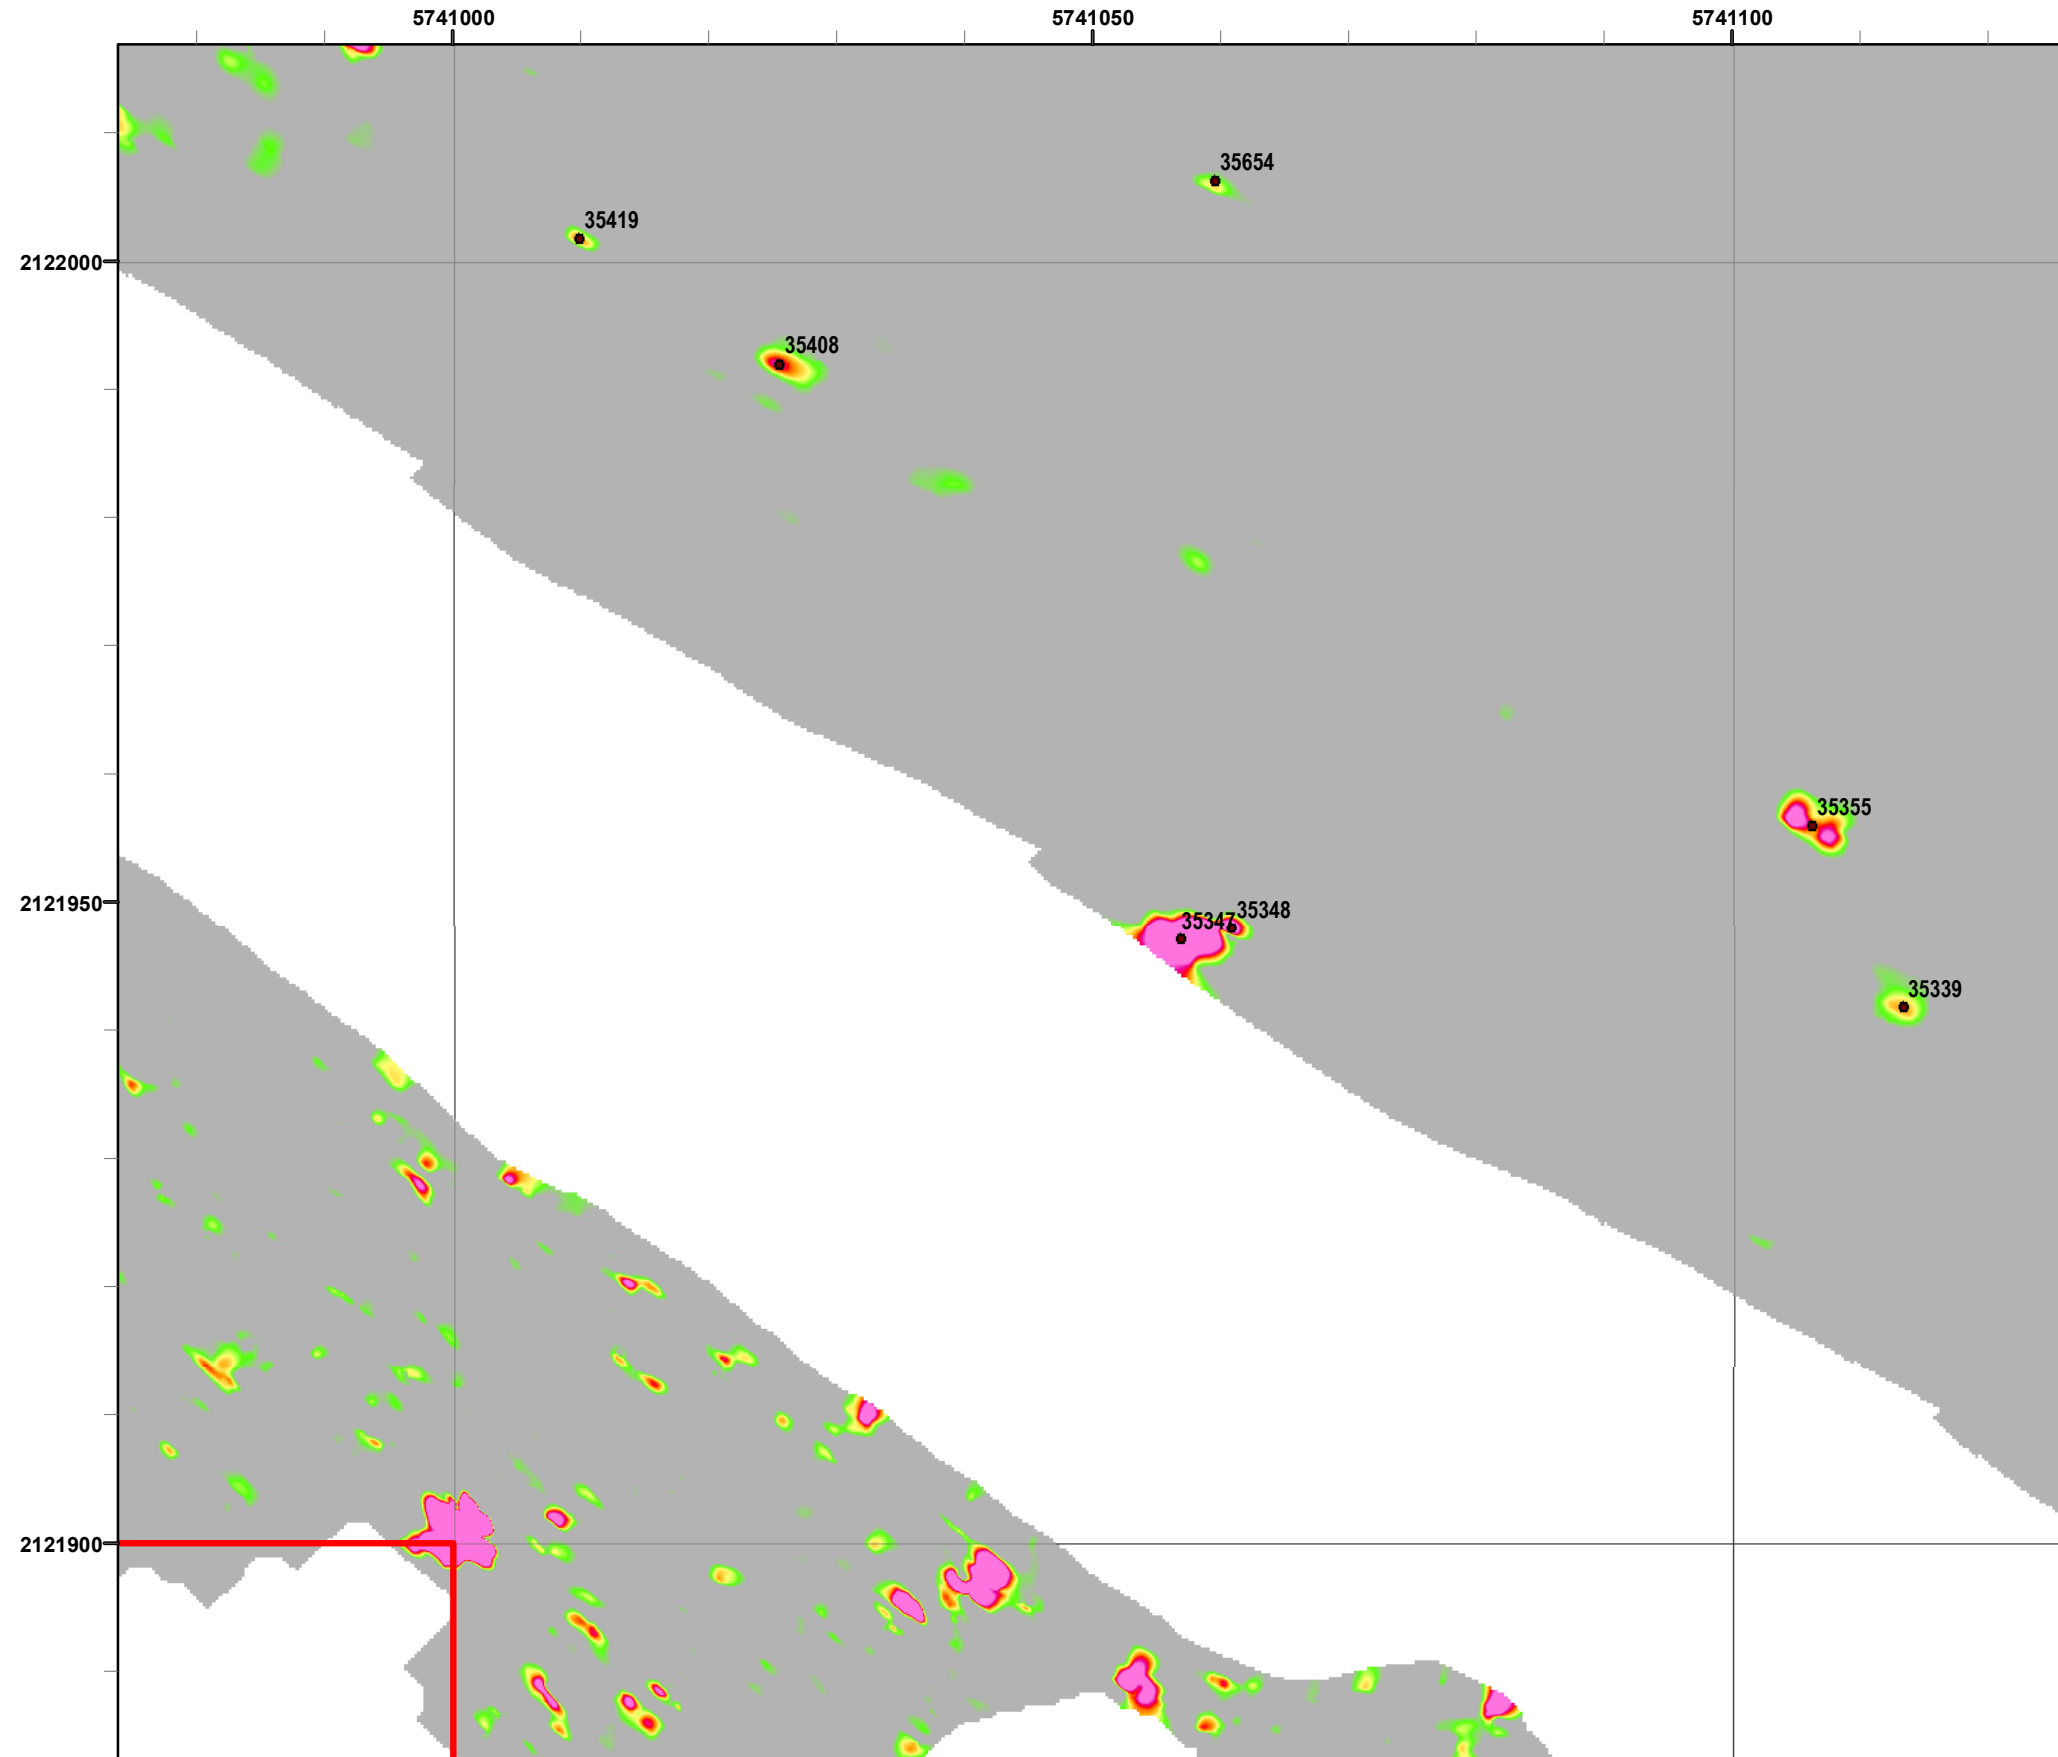

Legend

Grid B2J6J5

- 35027 Target Location
- Special Case Area and Non-Completed Work Areas
- ▬ Interim Action Ranges MRA
- ▬ Major Road

State Plane California IV, NAD 1983 (U.S. Survey Foot)

**Interim Action Ranges MRA
 Range 47 SCA
 Verification
 DGM Mapbook**
 FORA ESCA RP
 Monterey County, California