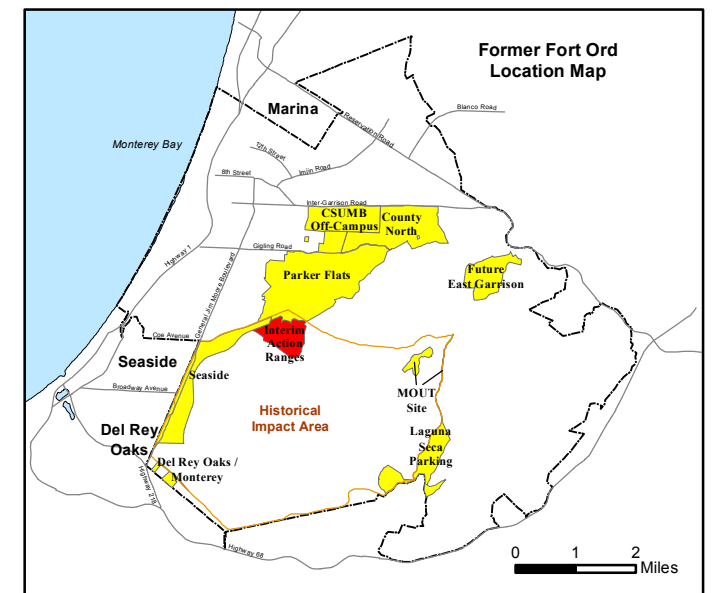

State Plane California IV, NAD 1983 (U.S. Survey Foot)

Interim Action Ranges MRA
Range 47 SCA
Verification
DGM Mapbook
 FORA ESCA RP
 Monterey County, California

Legend

Grid C2A6B0

- 35027 Target Location
- Special Case Area and Non-Completed Work Areas
- ▬ Interim Action Ranges MRA
- ▬ Major Road