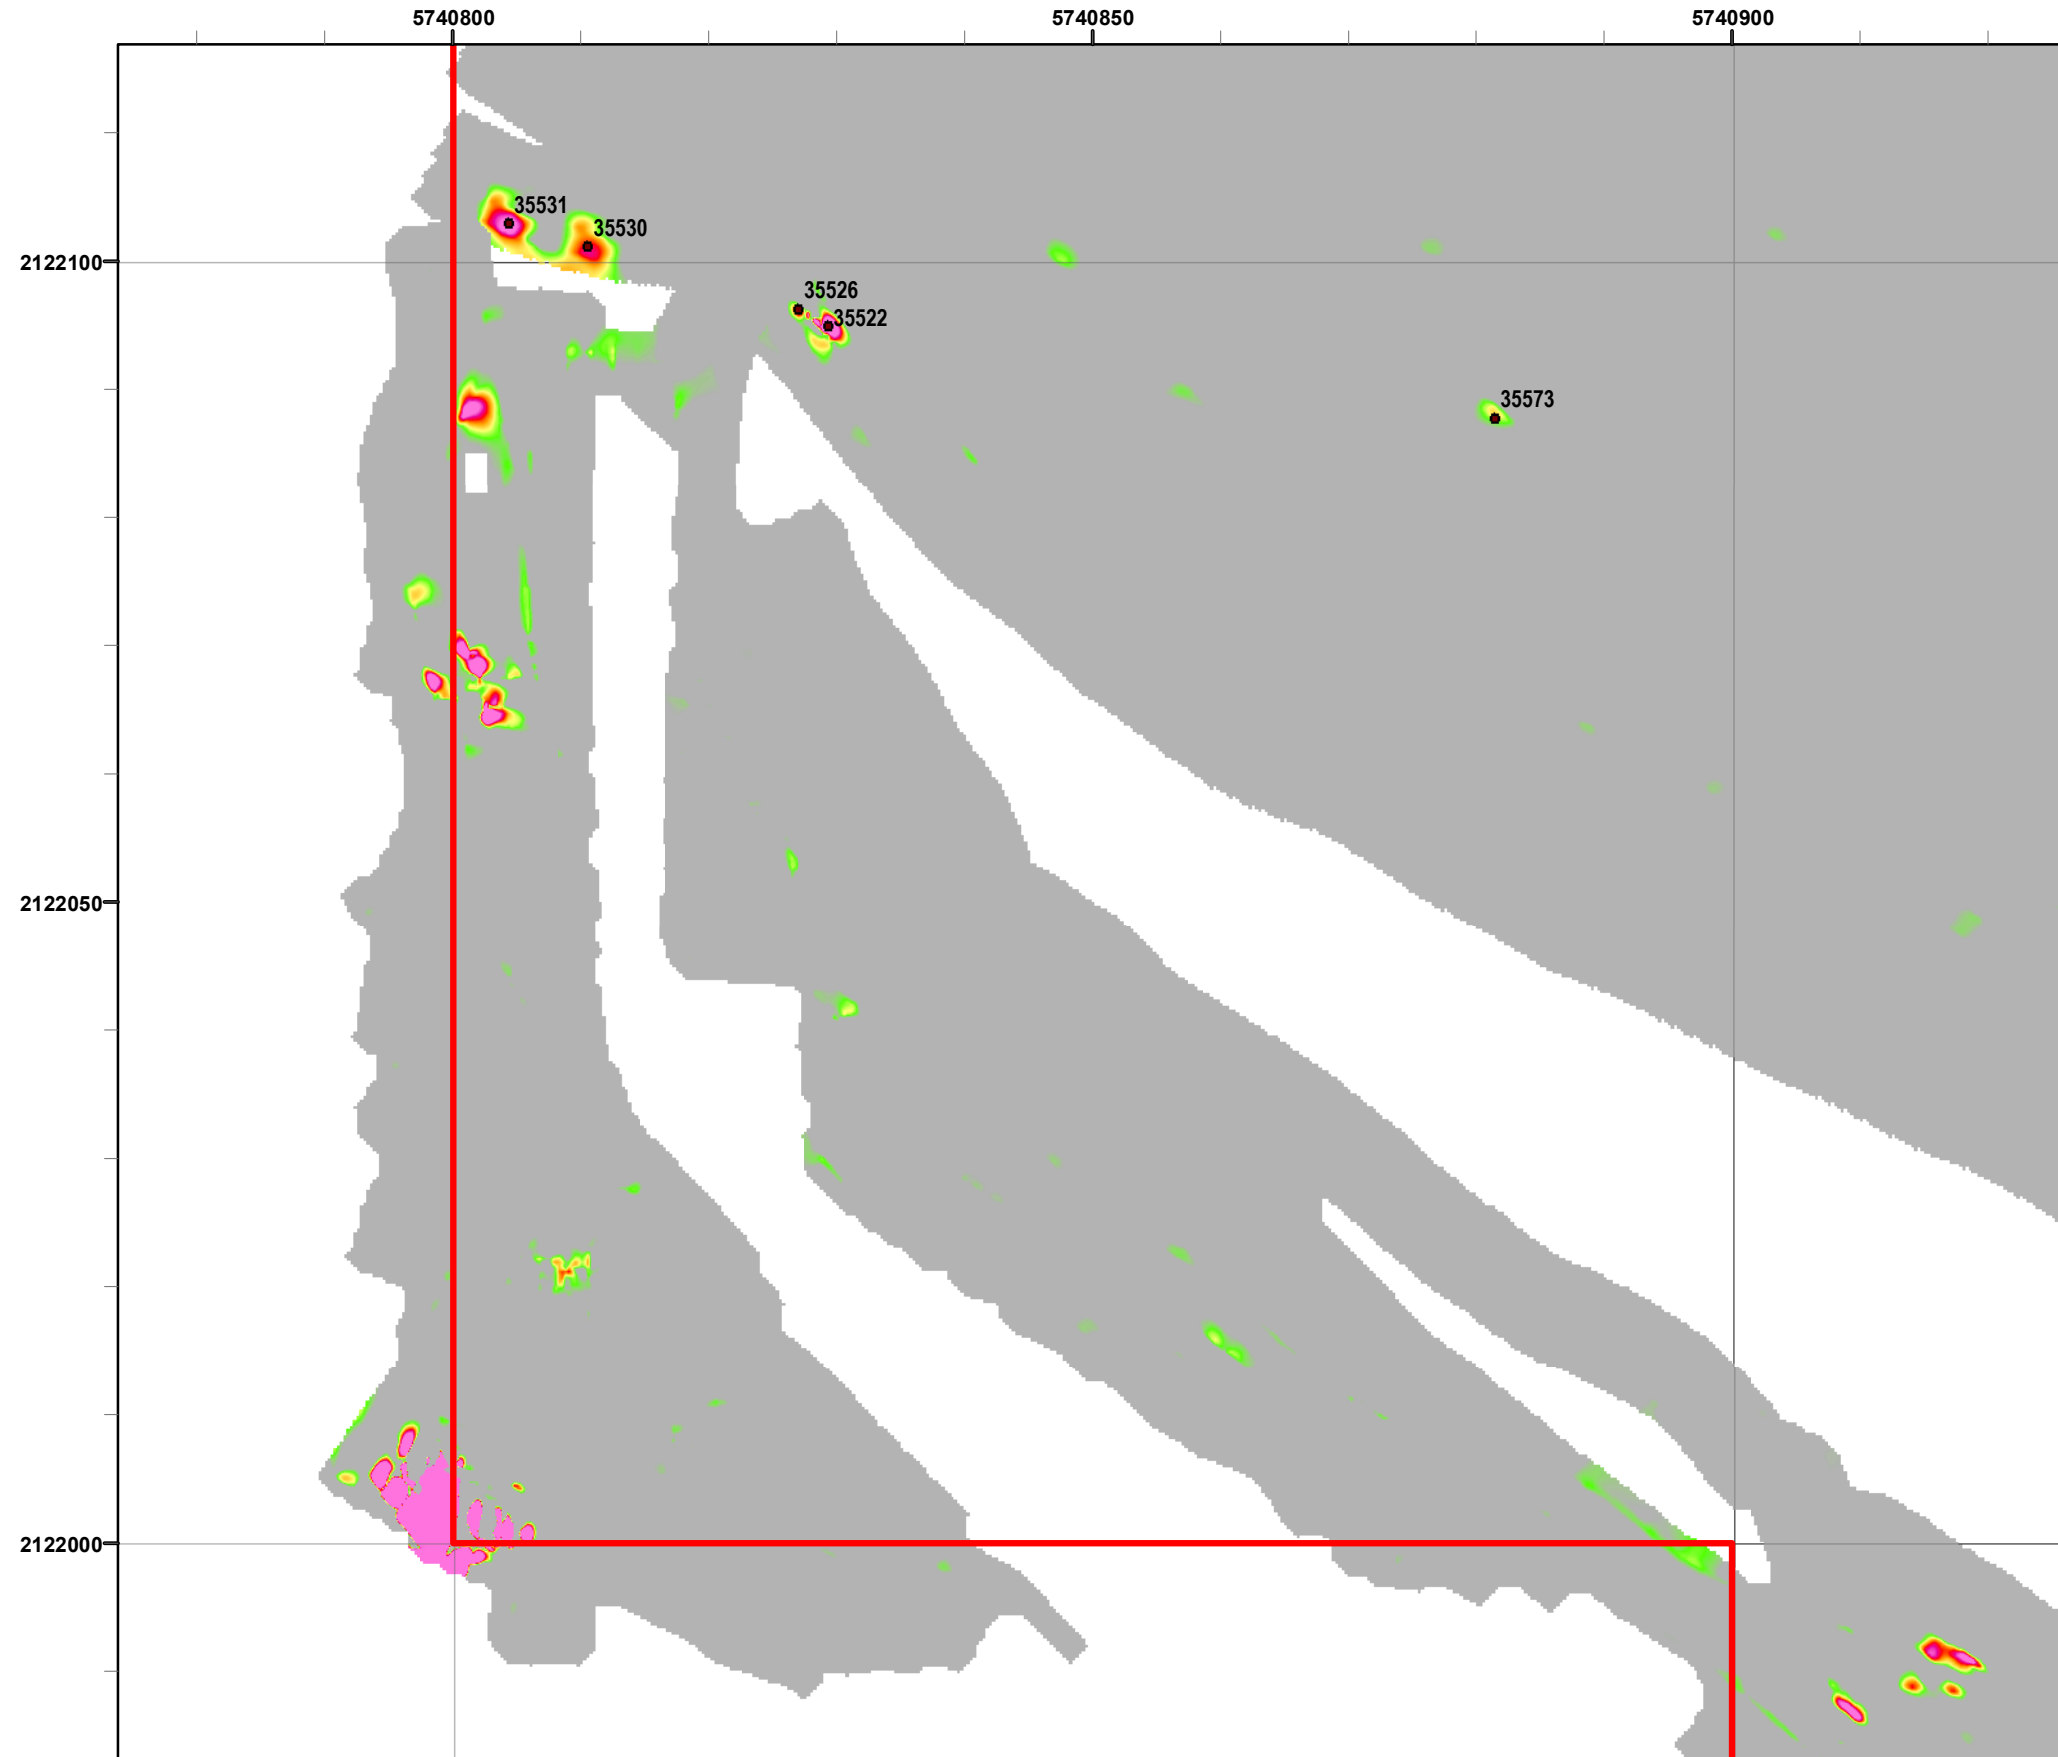

Legend

Grid C2A6A4

- 35027 Target Location
- Special Case Area and Non-Completed Work Areas
- --- Interim Action Ranges MRA
- Major Road