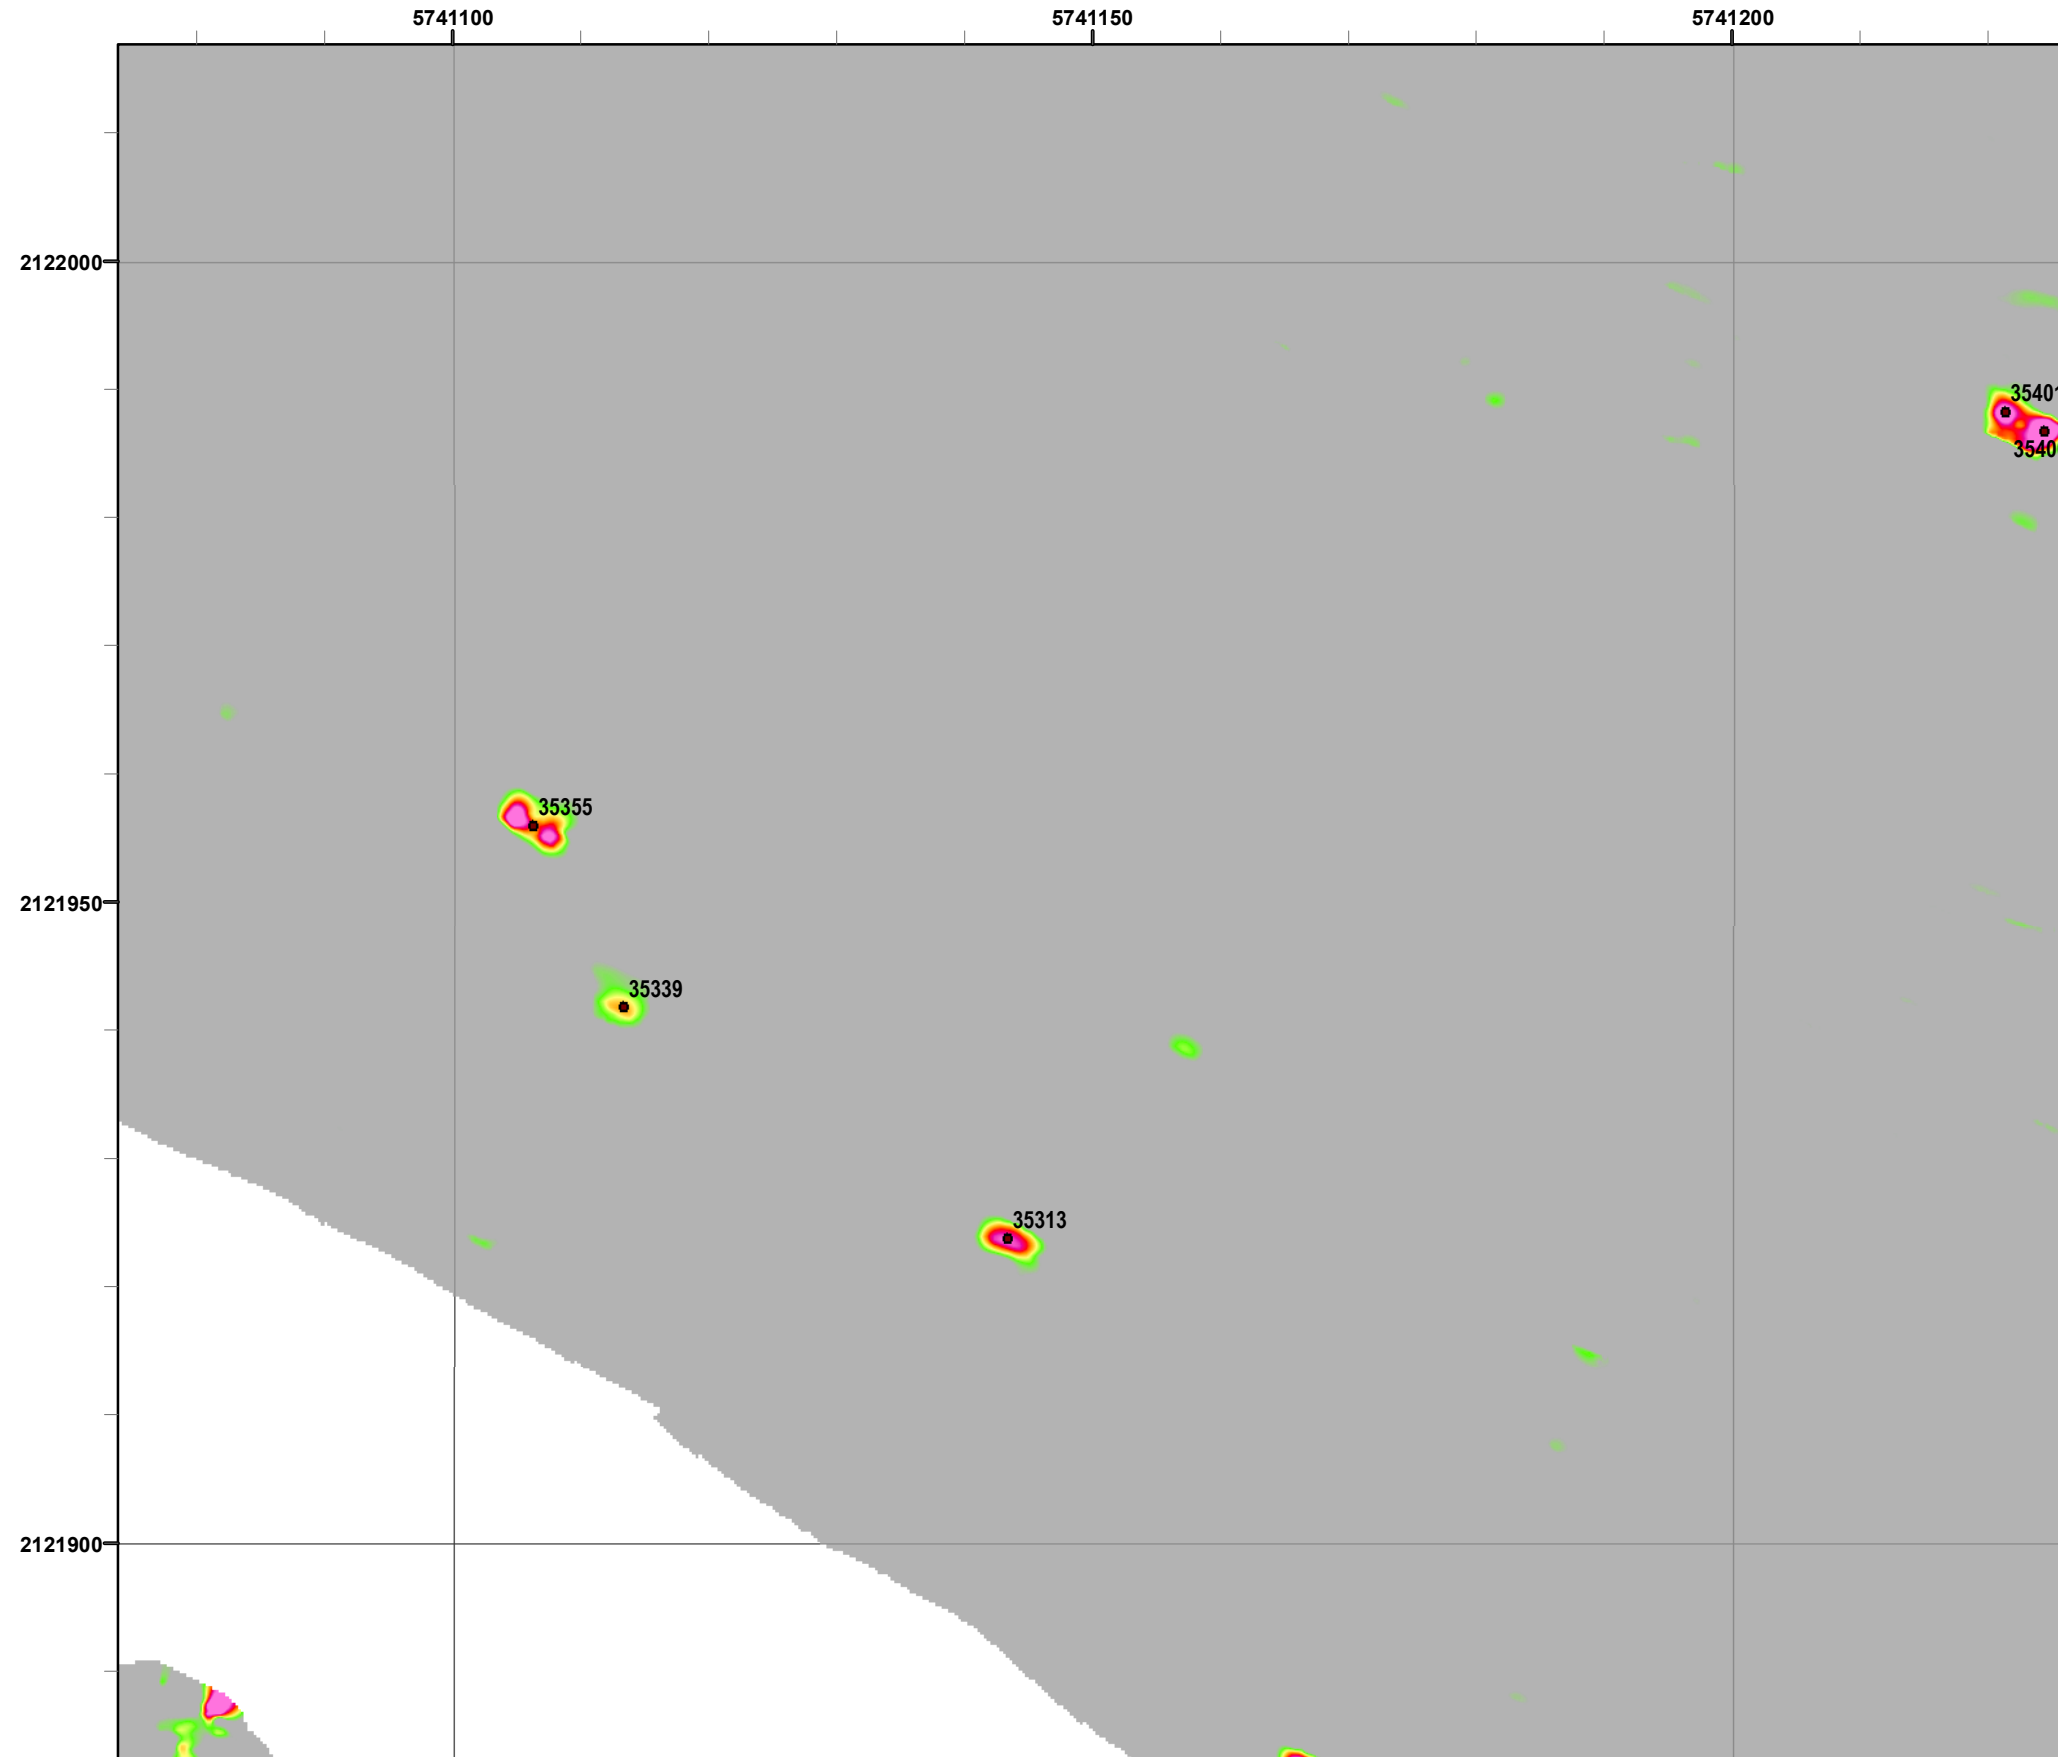

Legend

Grid B2J6J6

- 35027 Target Location
- Special Case Area and Non-Completed Work Areas
- ▬ Interim Action Ranges MRA
- ▬ Major Road

State Plane California IV, NAD 1983 (U.S. Survey Foot)

Interim Action Ranges MRA
Range 47 SCA
Verification
DGM Mapbook
 FORA ESCA RP
 Monterey County, California