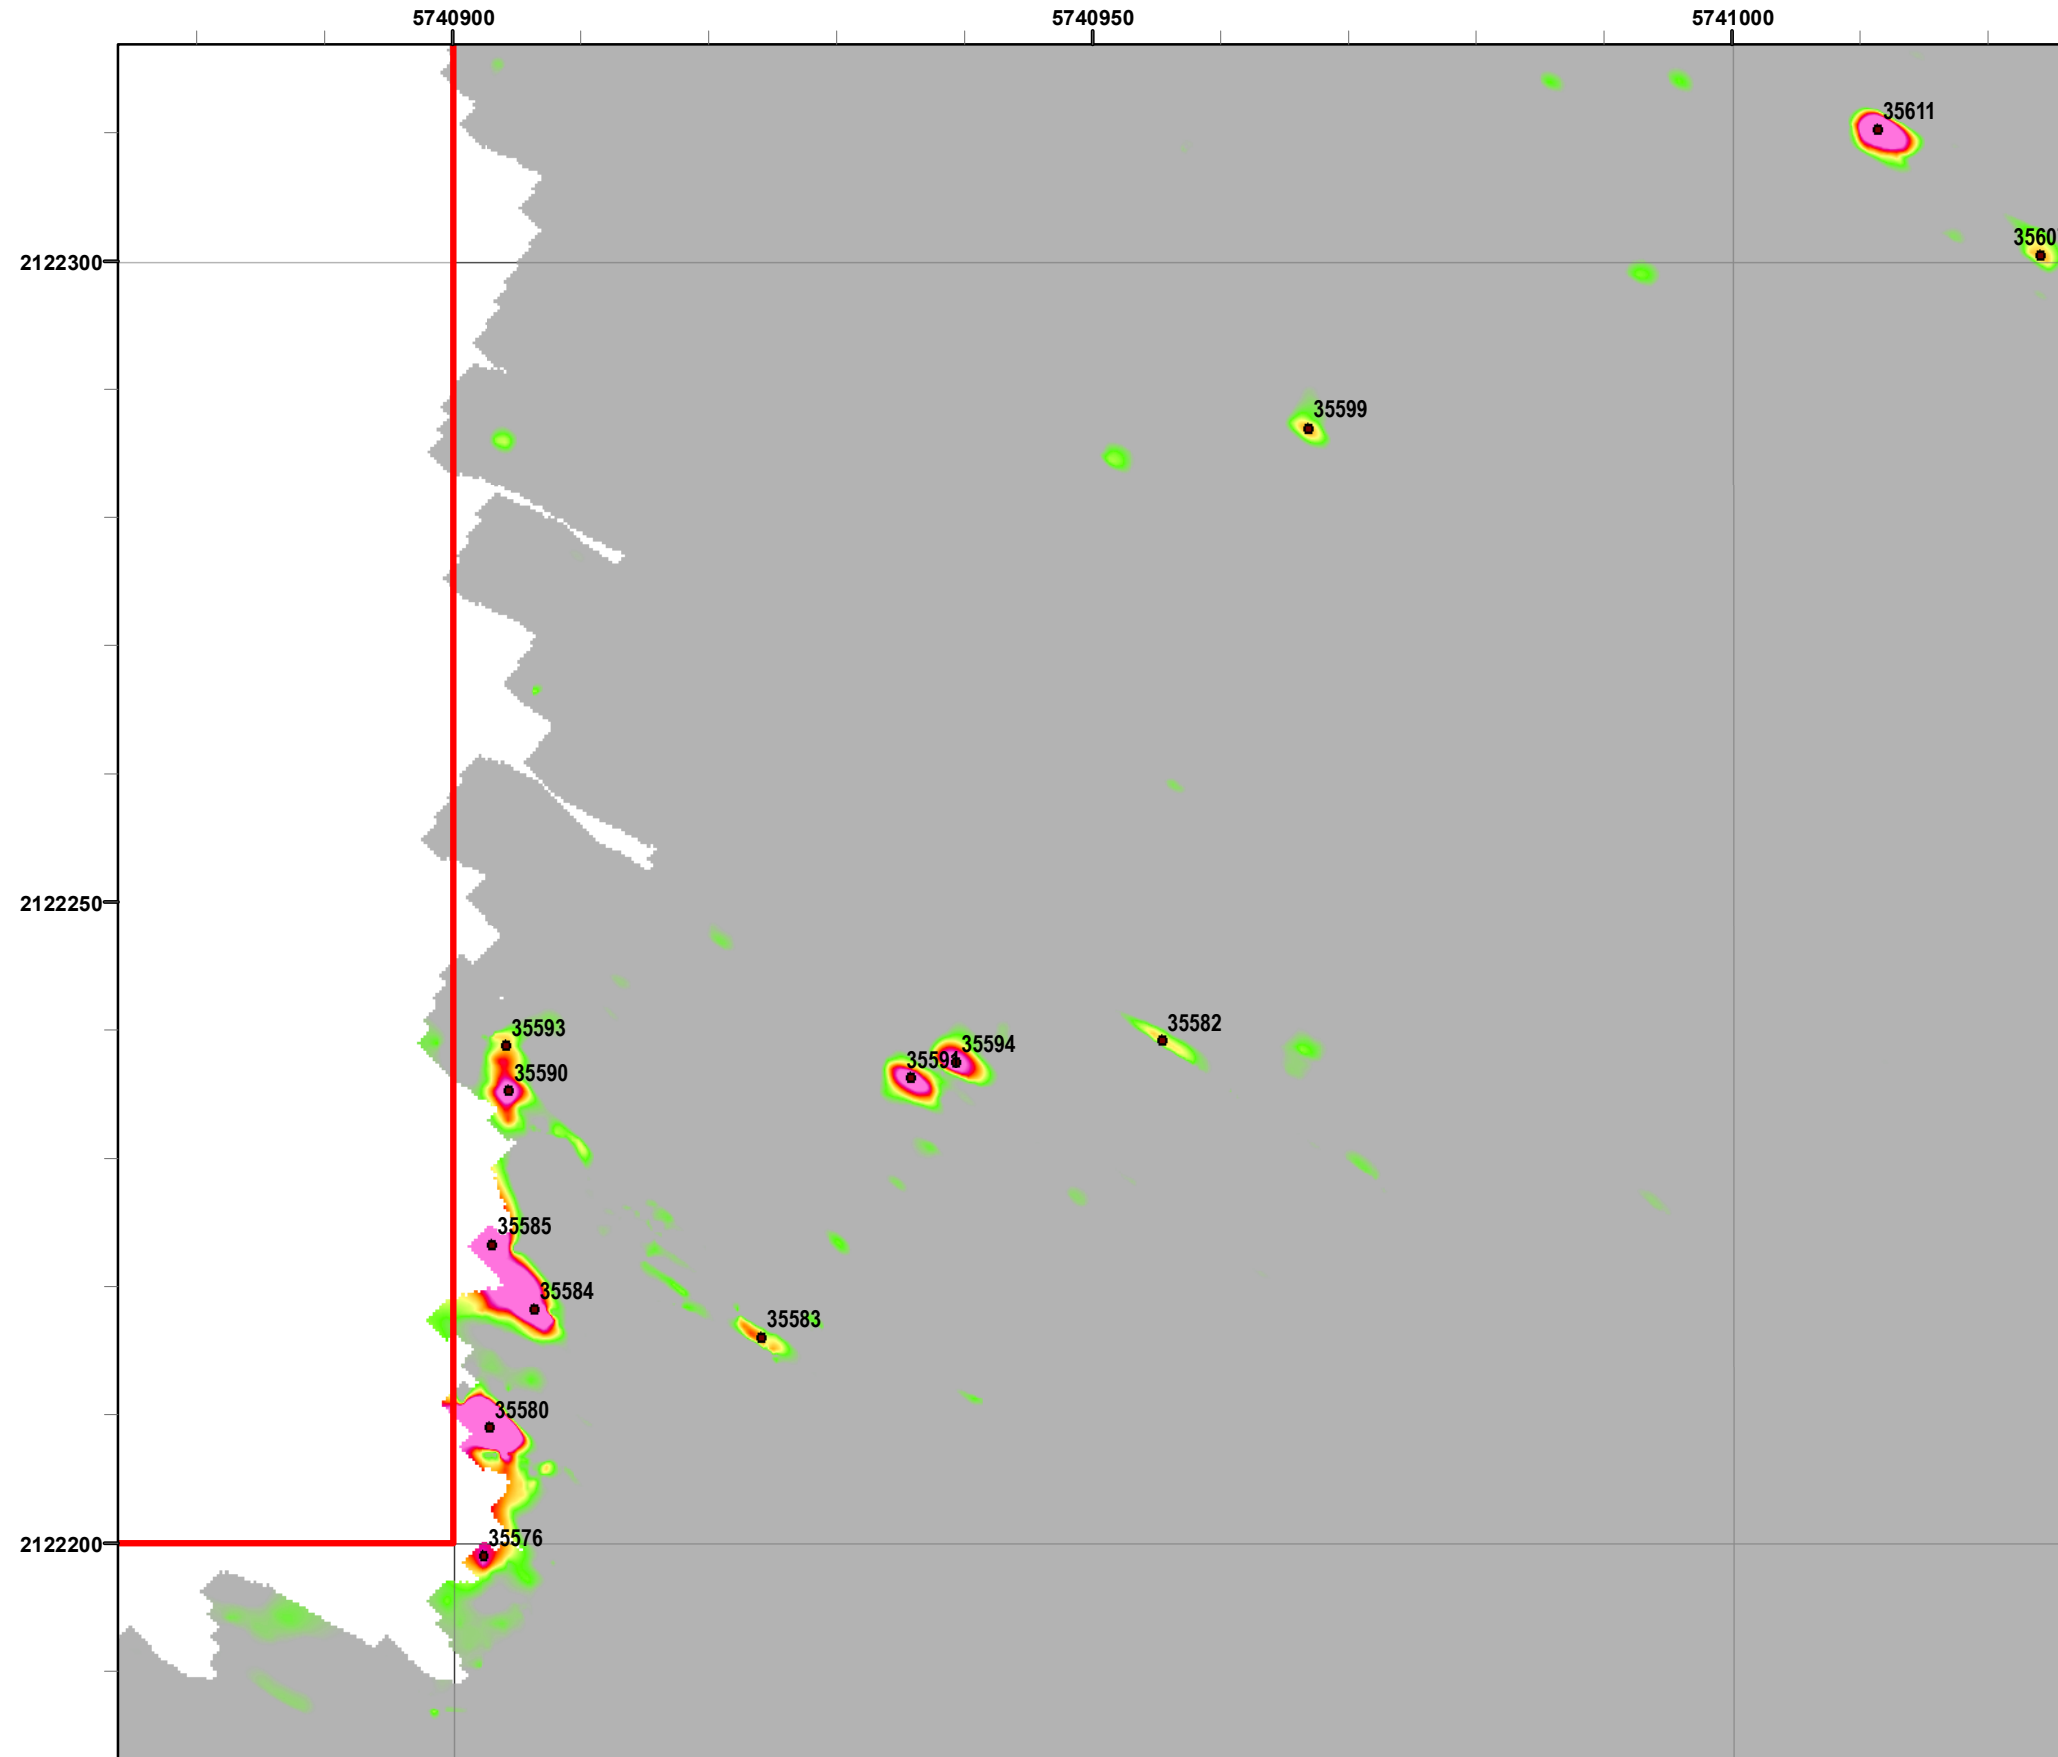

Legend

Grid C2A6C5

- 35027 Target Location
- Special Case Area and Non-Completed Work Areas
- ▬ Interim Action Ranges MRA
- ▬ Major Road