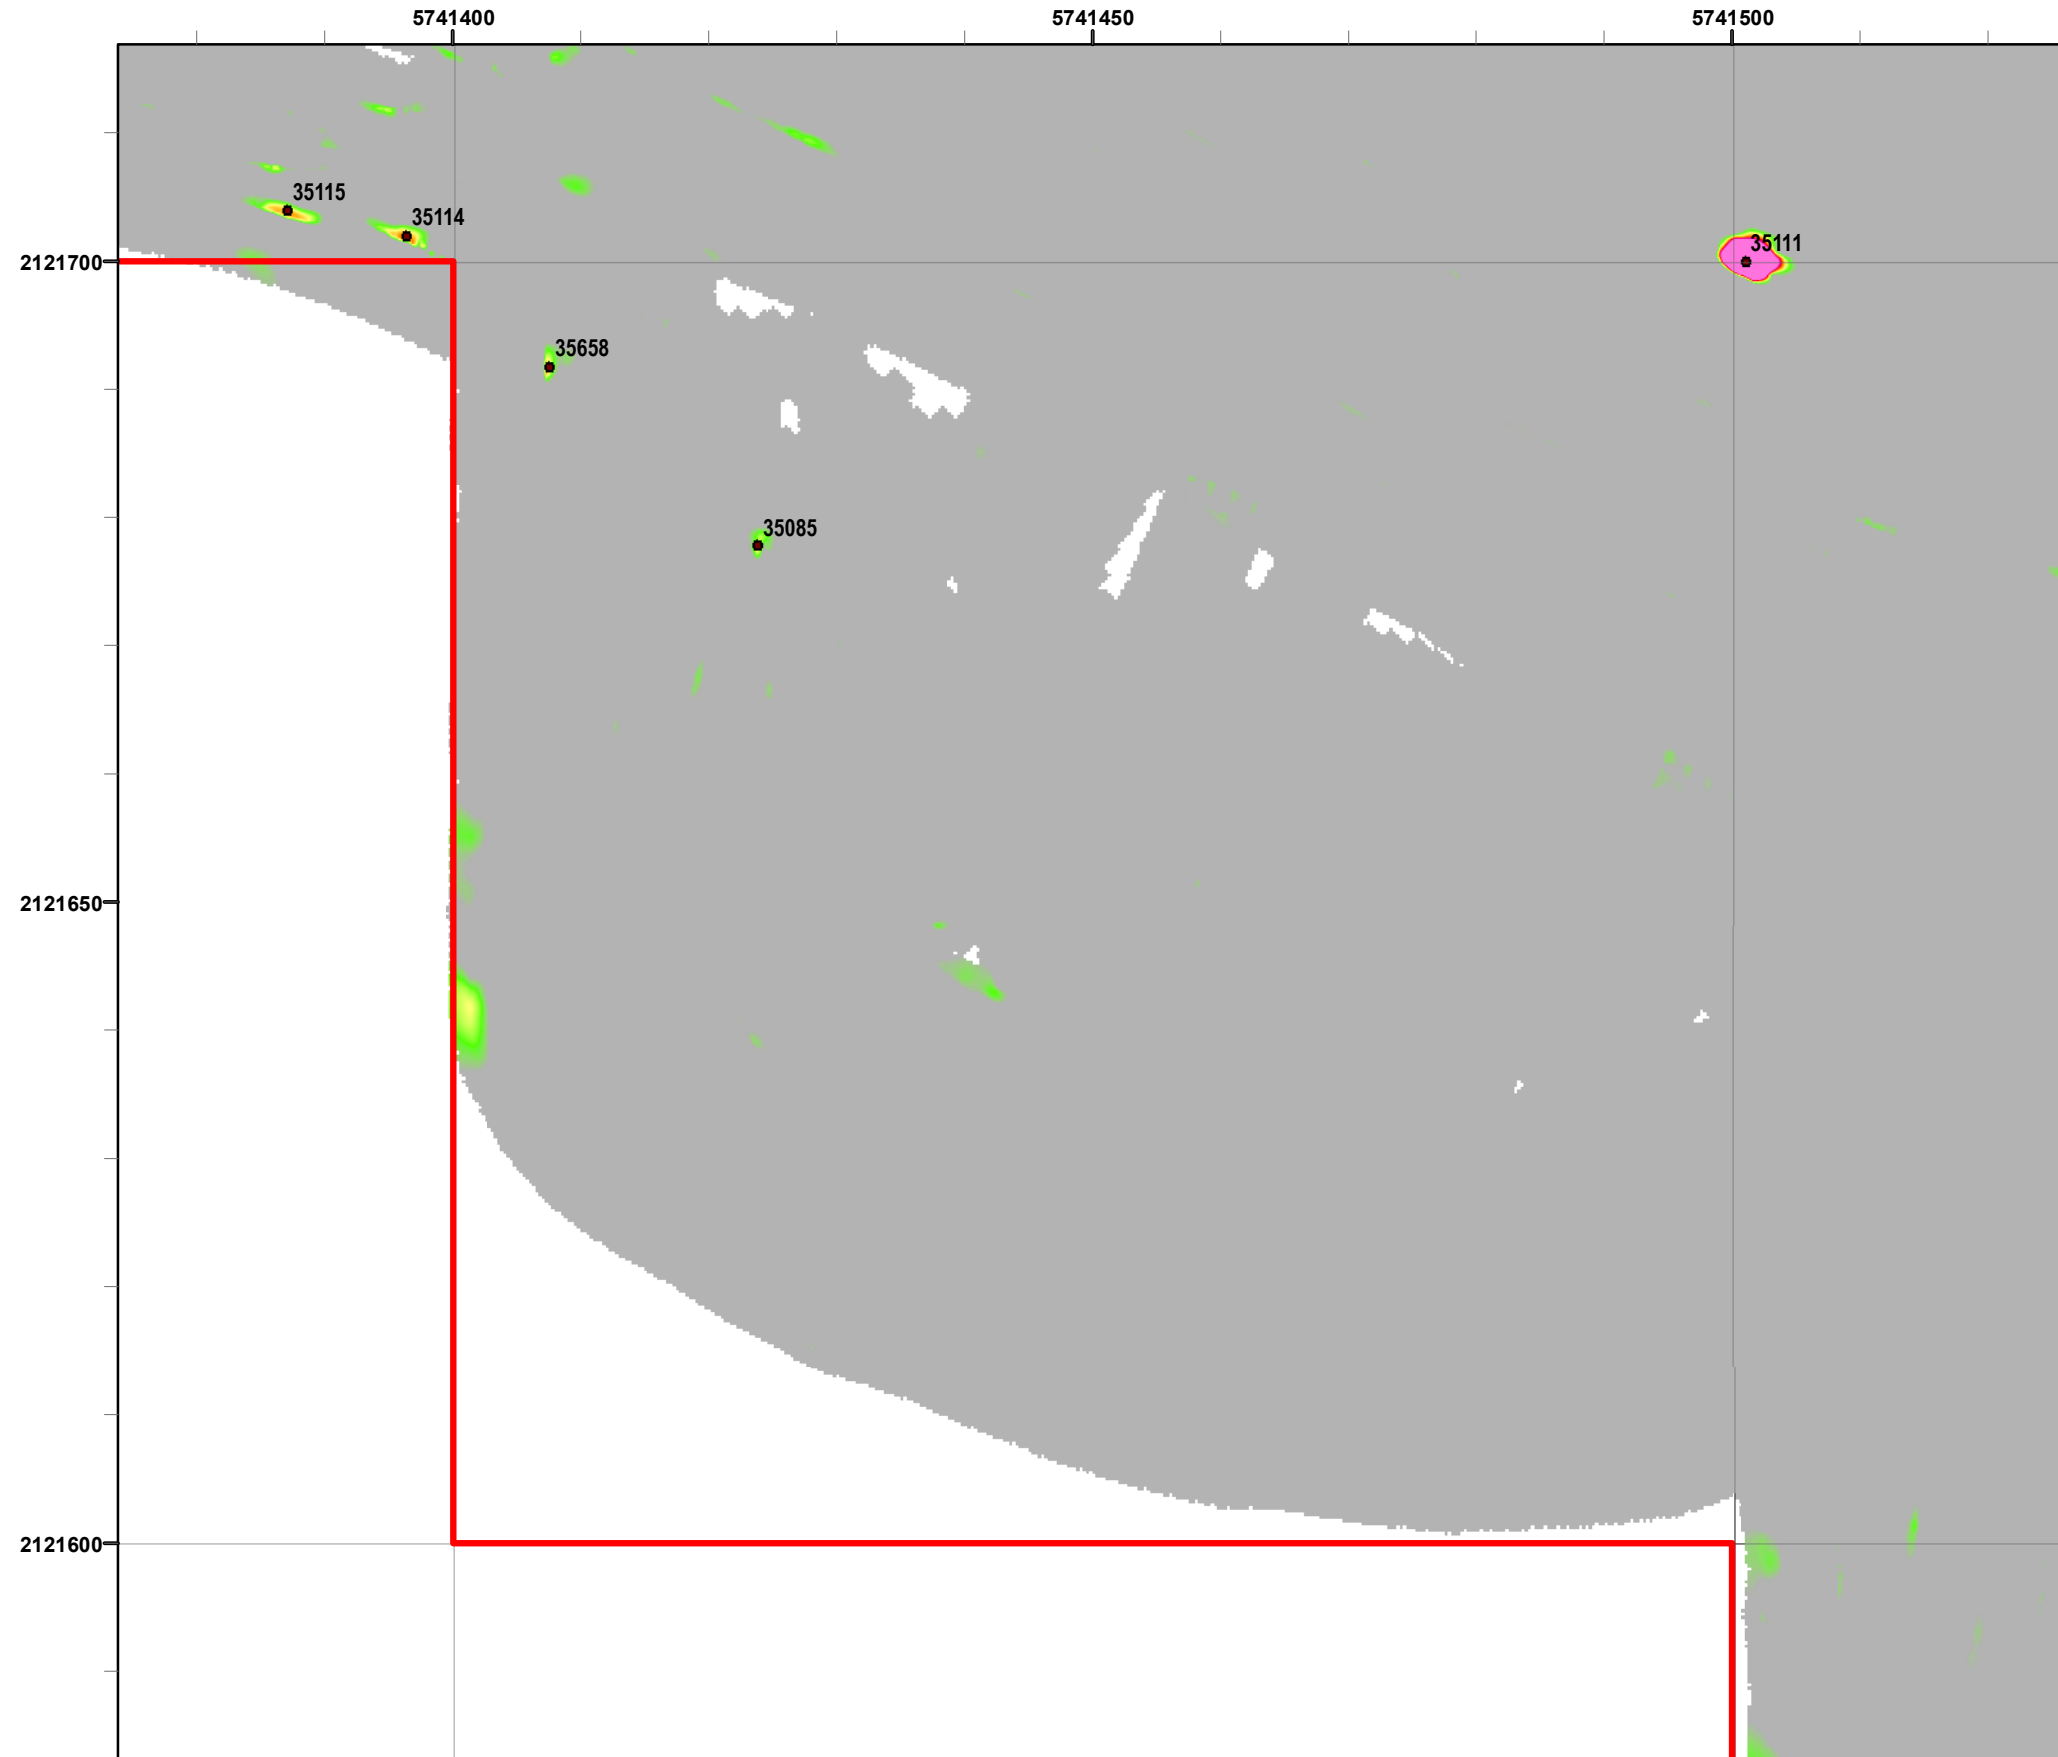

Legend

Grid B2J7F2

- 35027 Target Location
- Special Case Area and Non-Completed Work Areas
- Interim Action Ranges MRA
- Major Road

EM61 Contour Scale (mV)

State Plane California IV, NAD 1983 (U.S. Survey Foot)

Interim Action Ranges MRA
Range 47 SCA
Verification
DGM Mapbook
 FORA ESCA RP
 Monterey County, California

Legend

Grid B2J7F3

- 35027 Target Location
- Special Case Area and Non-Completed Work Areas
- ▬ Interim Action Ranges MRA
- ▬ Major Road

State Plane California IV, NAD 1983 (U.S. Survey Foot)

Interim Action Ranges MRA
Range 47 SCA
Verification
DGM Mapbook
 FORA ESCA RP
 Monterey County, California

Legend

Grid B2J6G0

- 35027 Target Location
- Special Case Area and Non-Completed Work Areas
- ▬ Interim Action Ranges MRA
- ▬ Major Road