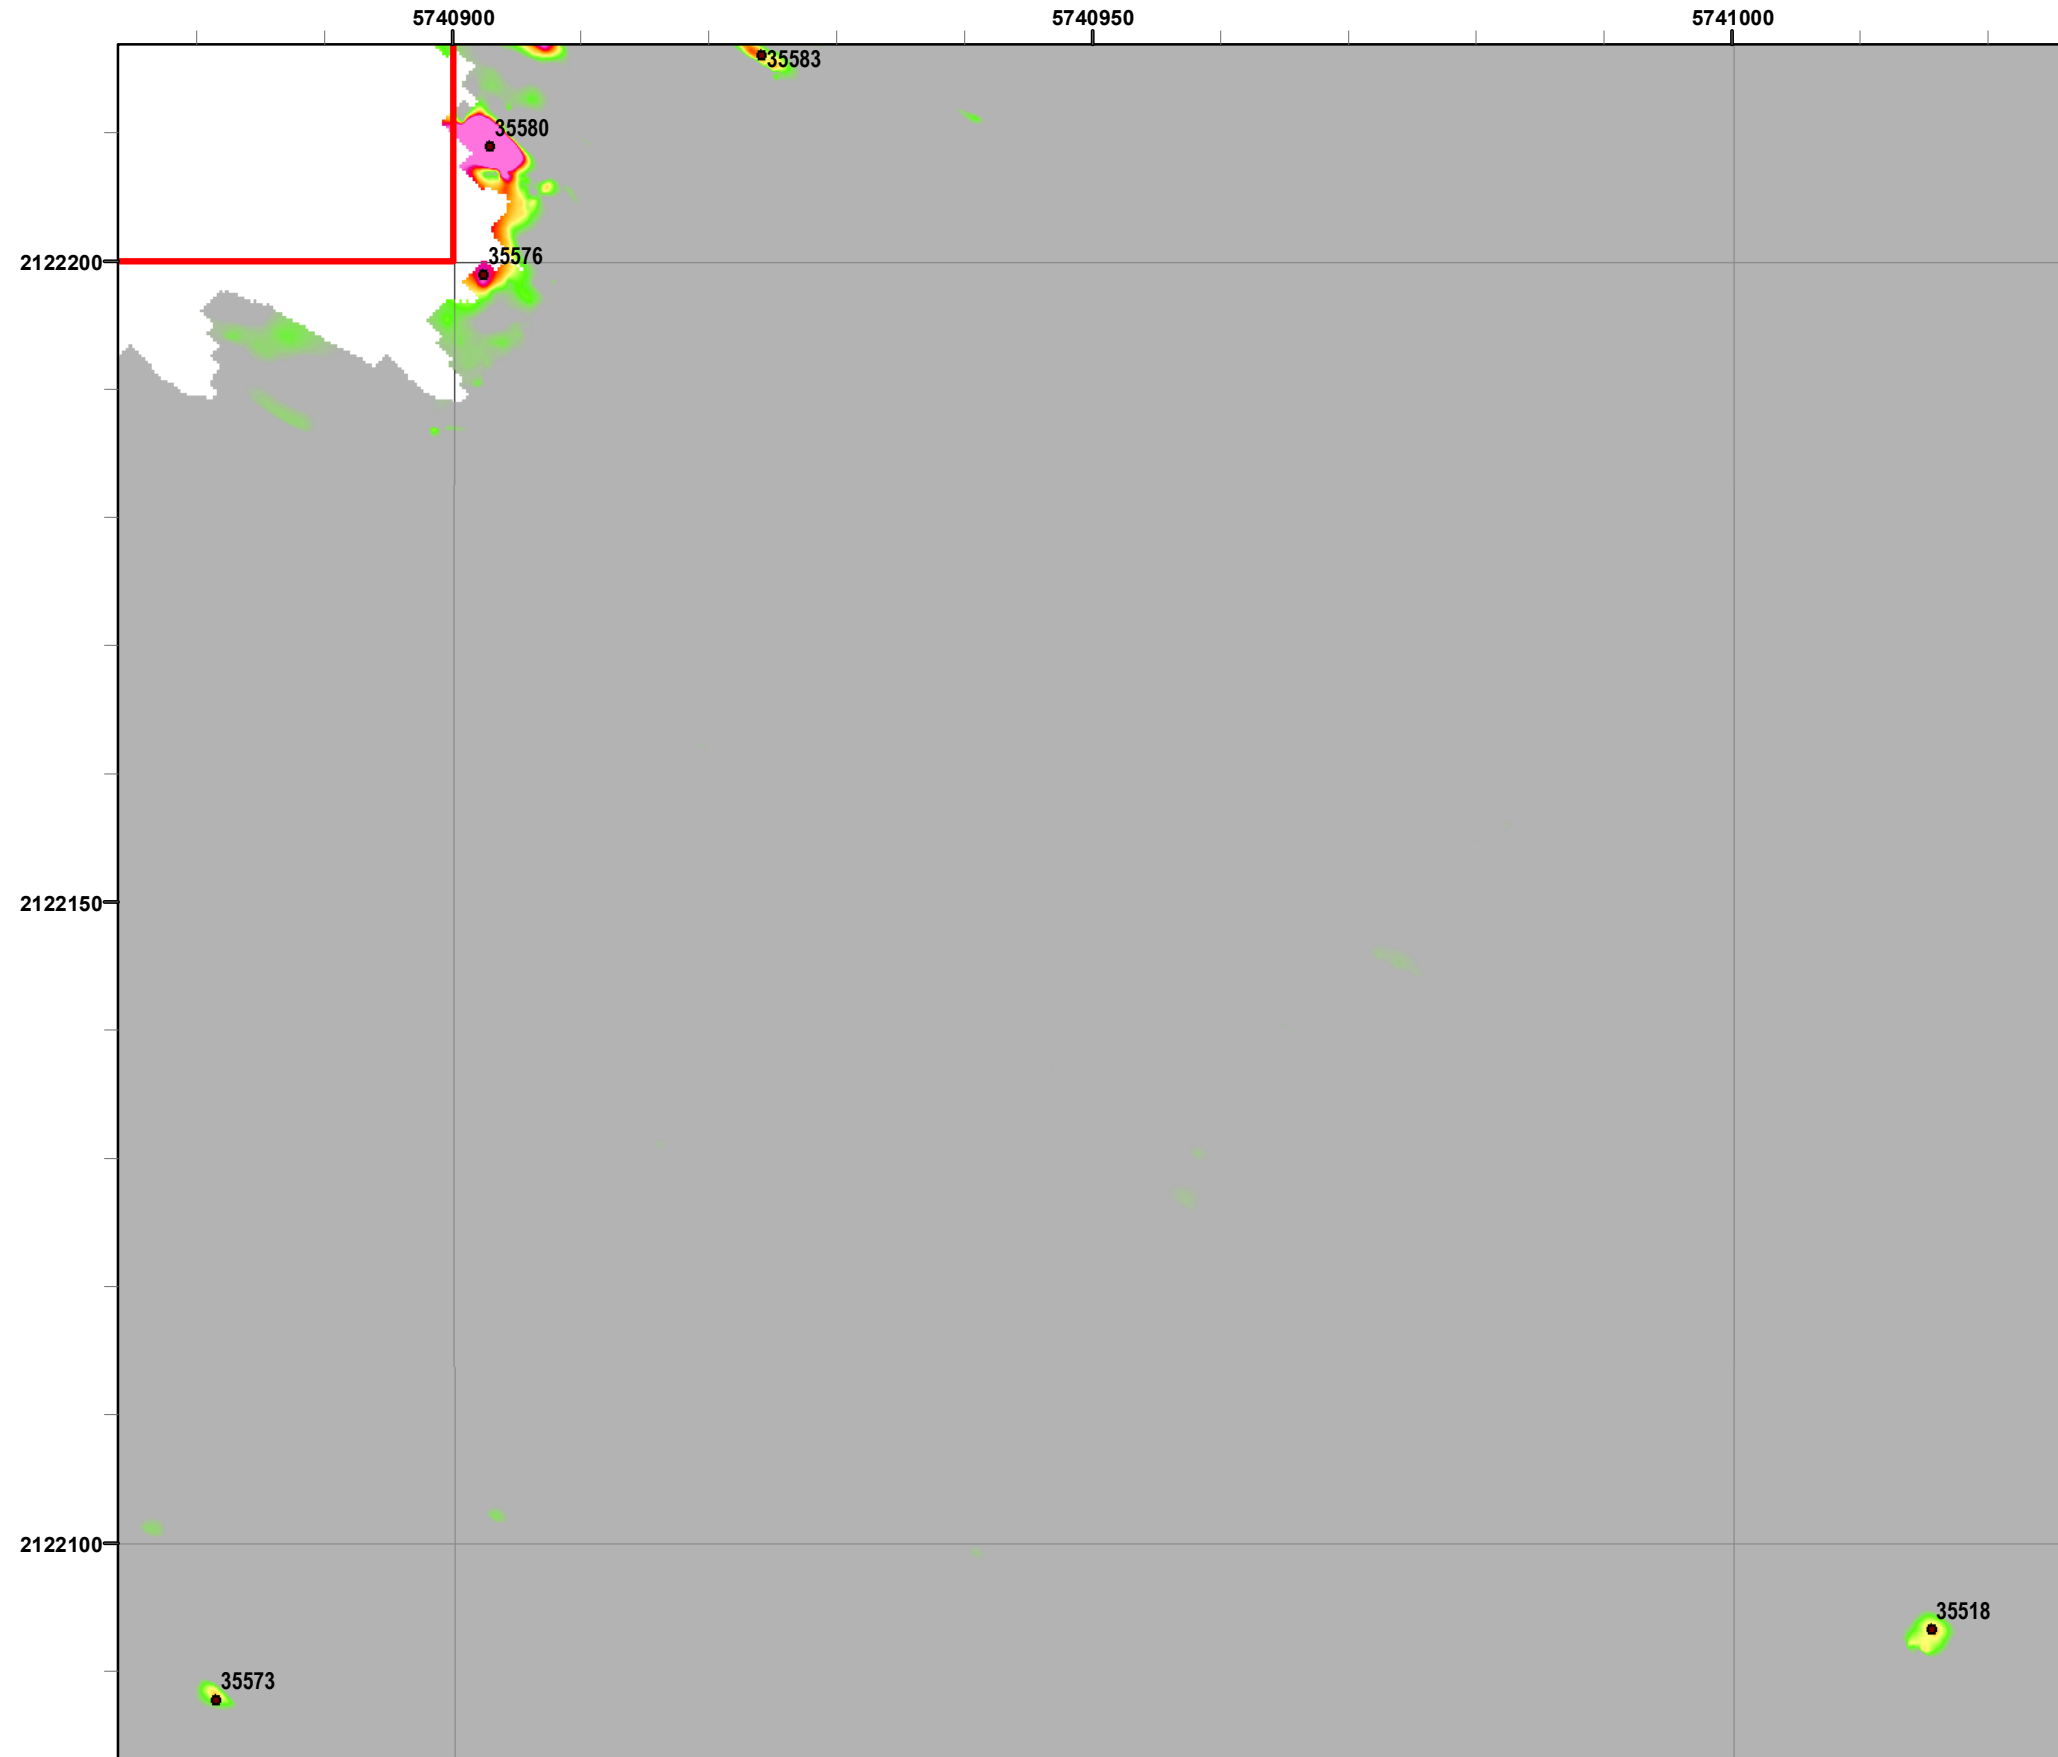

Document Path: Z:\GIS\PROJECTS\ENM\FIord\0595956_GIS\Projects\Interim Action Ranges\IRACR\Appendix F\F1K-1_IAR_R47_Verification_DGM_Mapbook.mxd

Legend

Grid C2A6B5

- 35027 Target Location
- Special Case Area and Non-Completed Work Areas
- Interim Action Ranges MRA
- Major Road