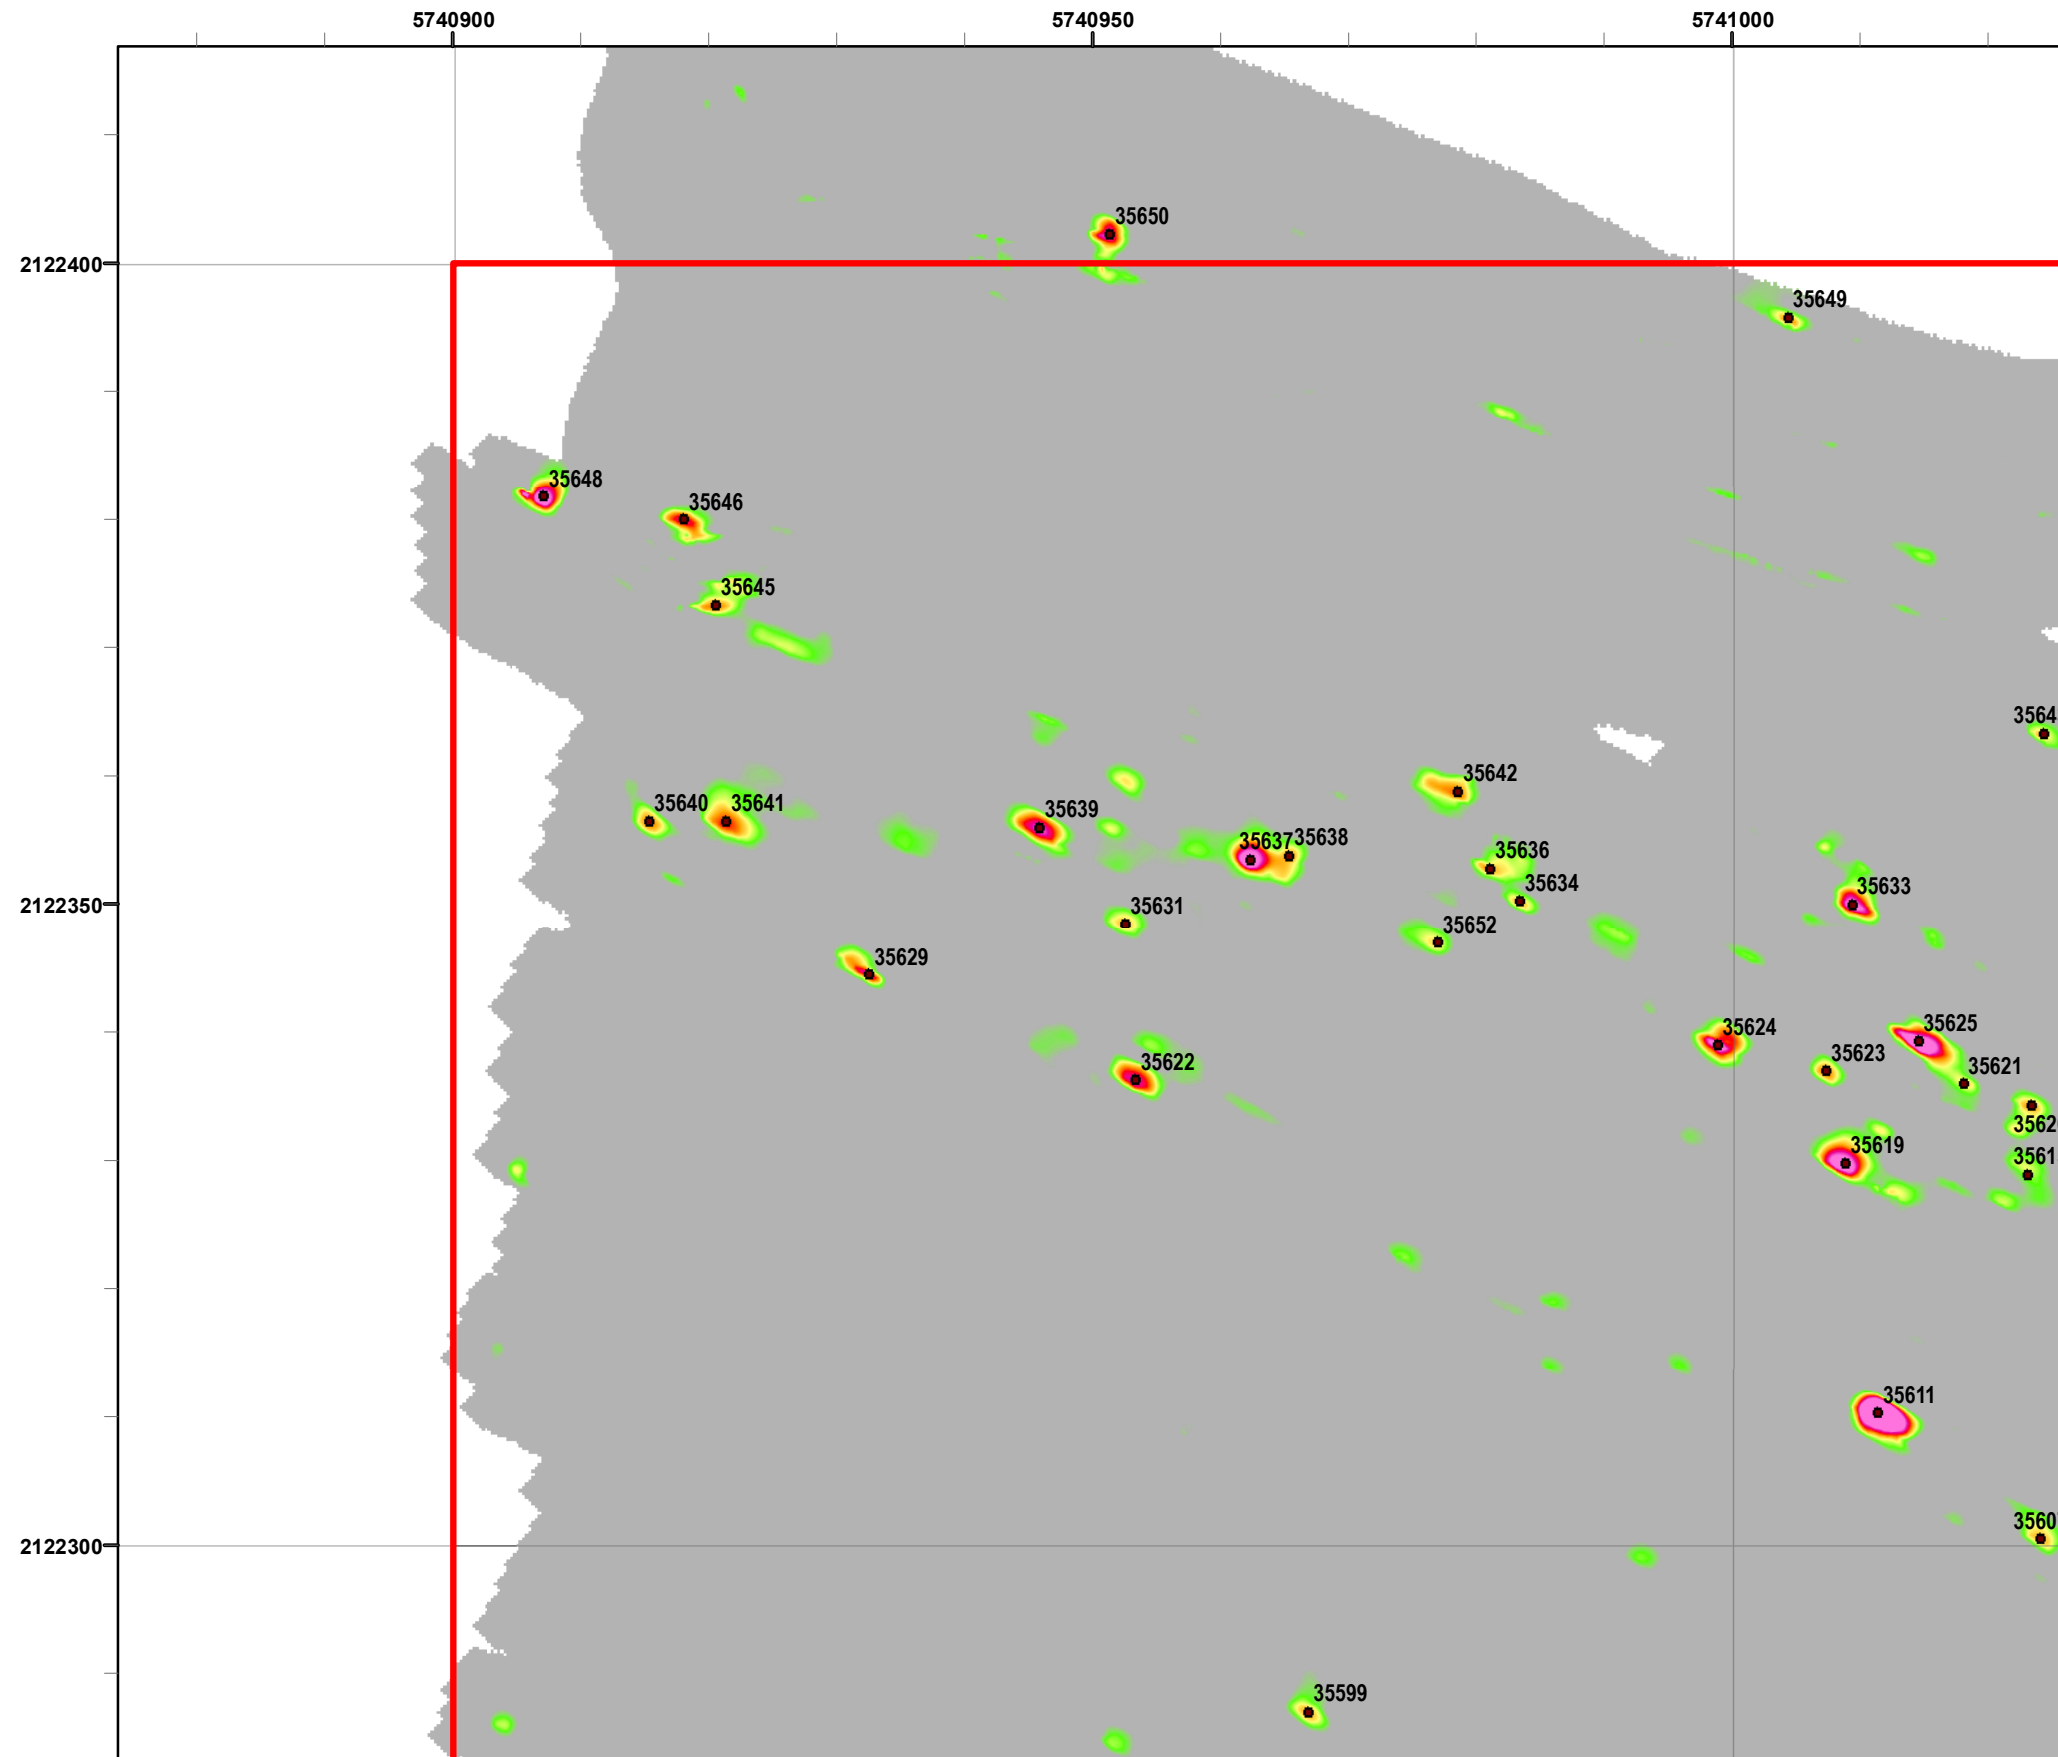

Legend

Grid C2A6D5

- 35027 Target Location
- Special Case Area and Non-Completed Work Areas
- ▬ Interim Action Ranges MRA
- ▬ Major Road