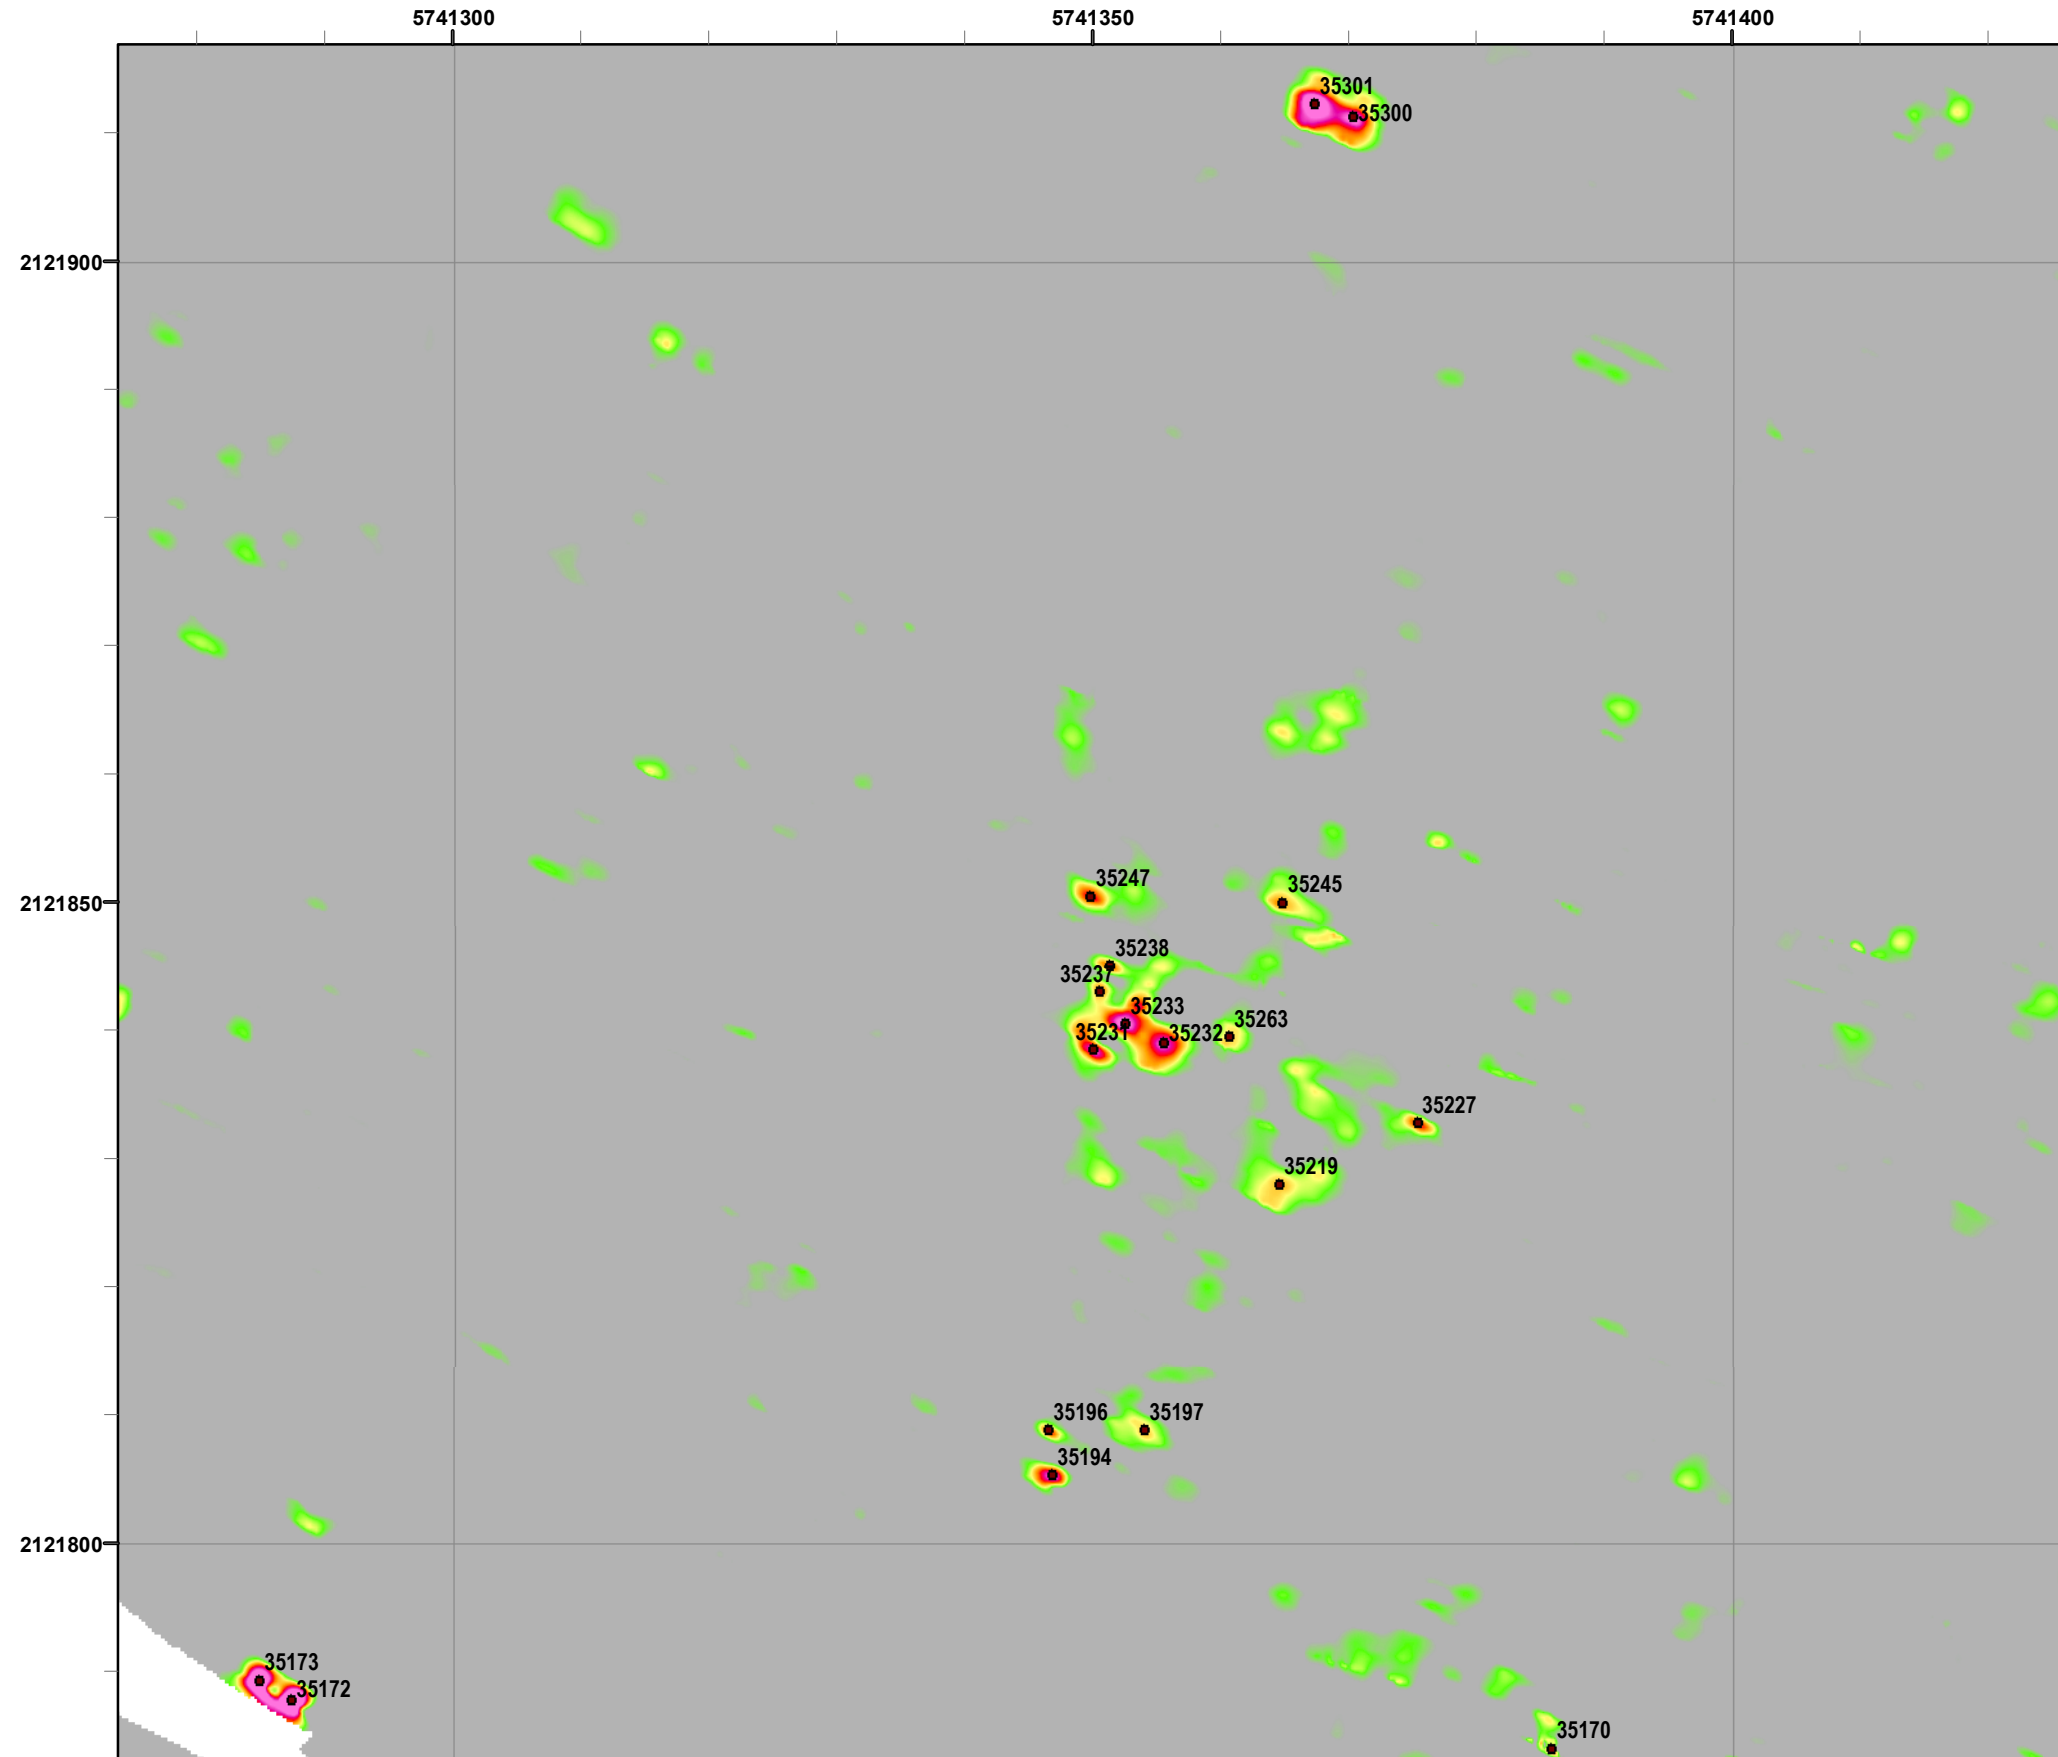

Legend

Grid B2J618

- 35027 Target Location
- Special Case Area and Non-Completed Work Areas
- ▬ Interim Action Ranges MRA
- ▬ Major Road

State Plane California IV, NAD 1983 (U.S. Survey Foot)

Interim Action Ranges MRA
Range 47 SCA
Verification
DGM Mapbook
 FORA ESCA RP
 Monterey County, California