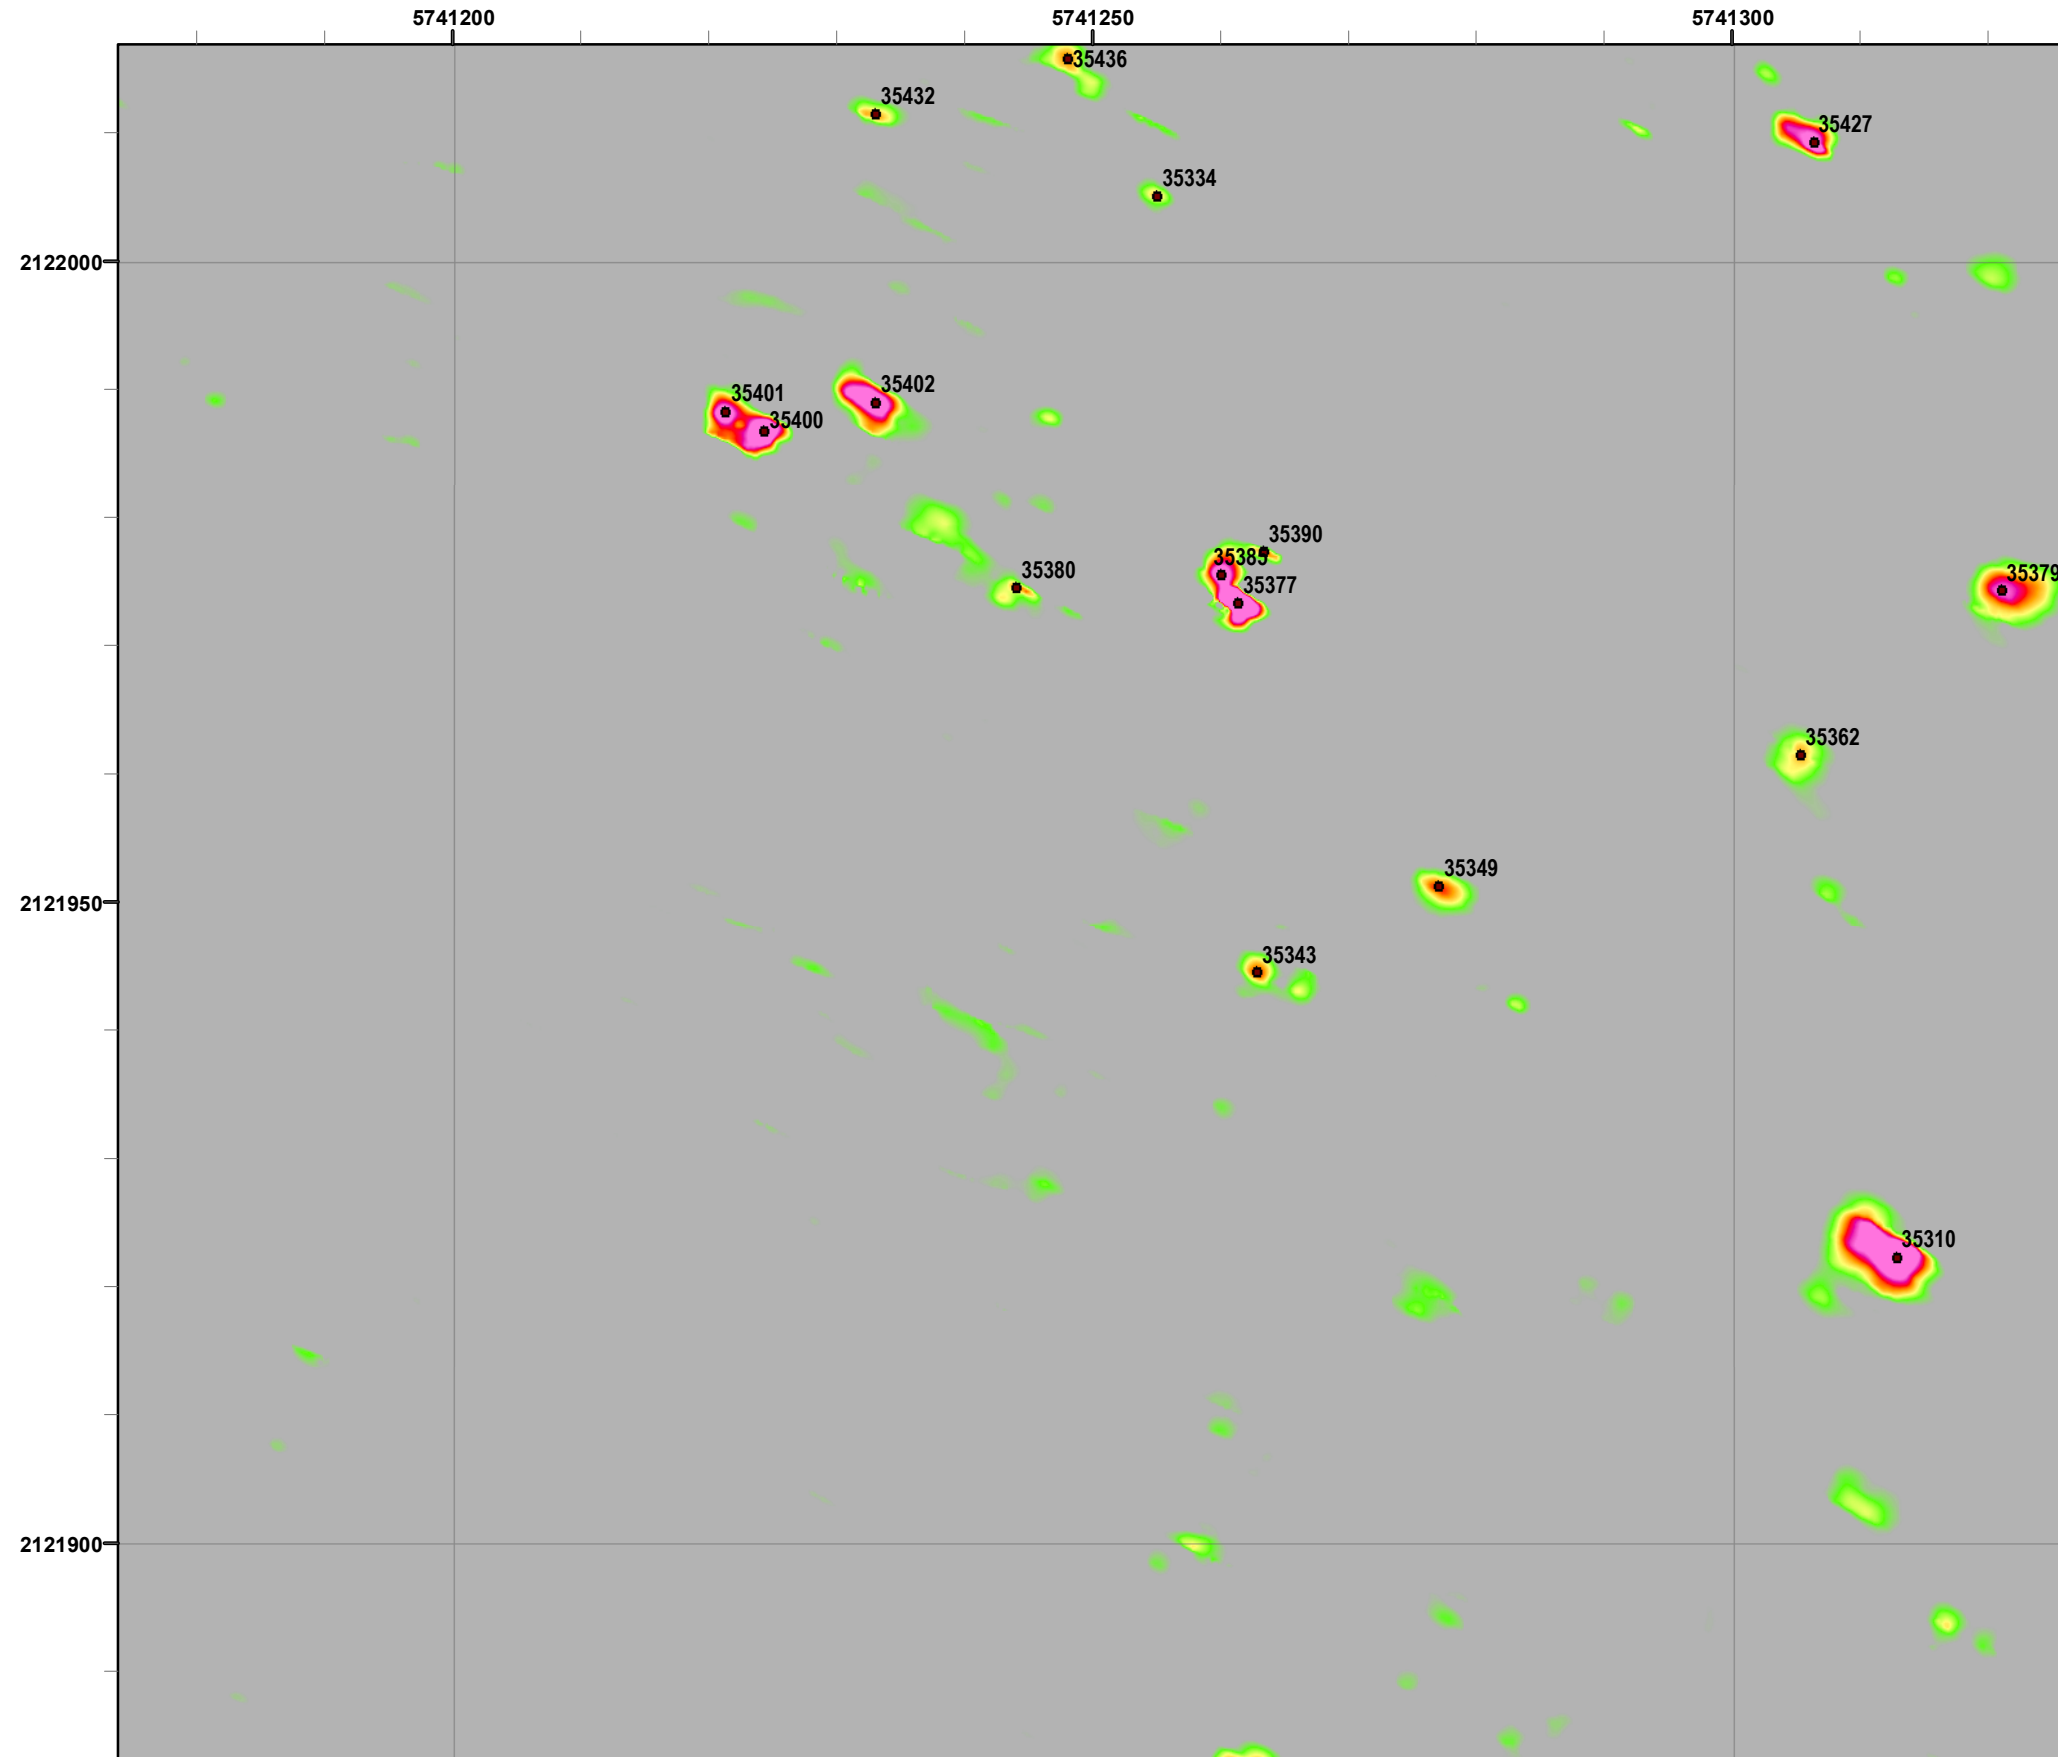

Legend

Grid B2J6J7

- 35027 ● Target Location
- Special Case Area and Non-Completed Work Areas
- ▬ Interim Action Ranges MRA
- ▬ Major Road

State Plane California IV, NAD 1983 (U.S. Survey Foot)

**Interim Action Ranges MRA
Range 47 SCA
Verification
DGM Mapbook**
FORA ESCA RP
Monterey County, California