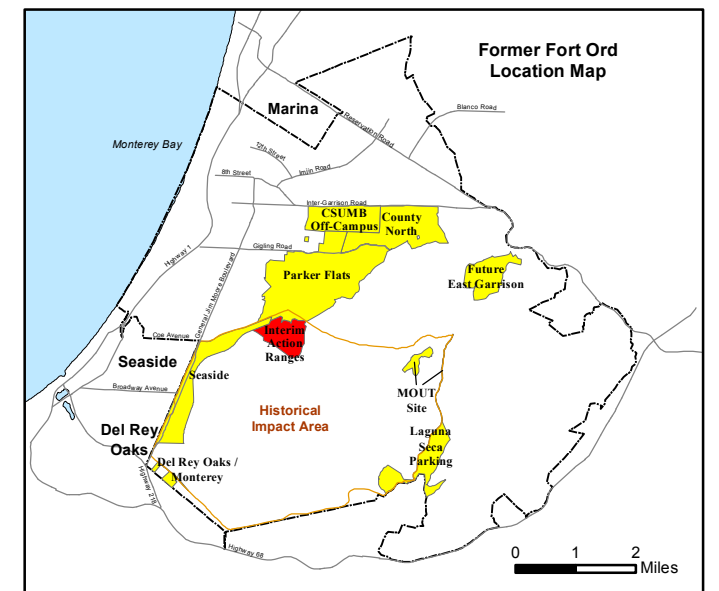

Legend

Grid B2J7E2

- 35027 Target Location
- Special Case Area and Non-Completed Work Areas
- Interim Action Ranges MRA
- Major Road

State Plane California IV, NAD 1983 (U.S. Survey Foot)

Interim Action Ranges MRA
Range 47 SCA
Verification
DGM Mapbook
 FORA ESCA RP
 Monterey County, California