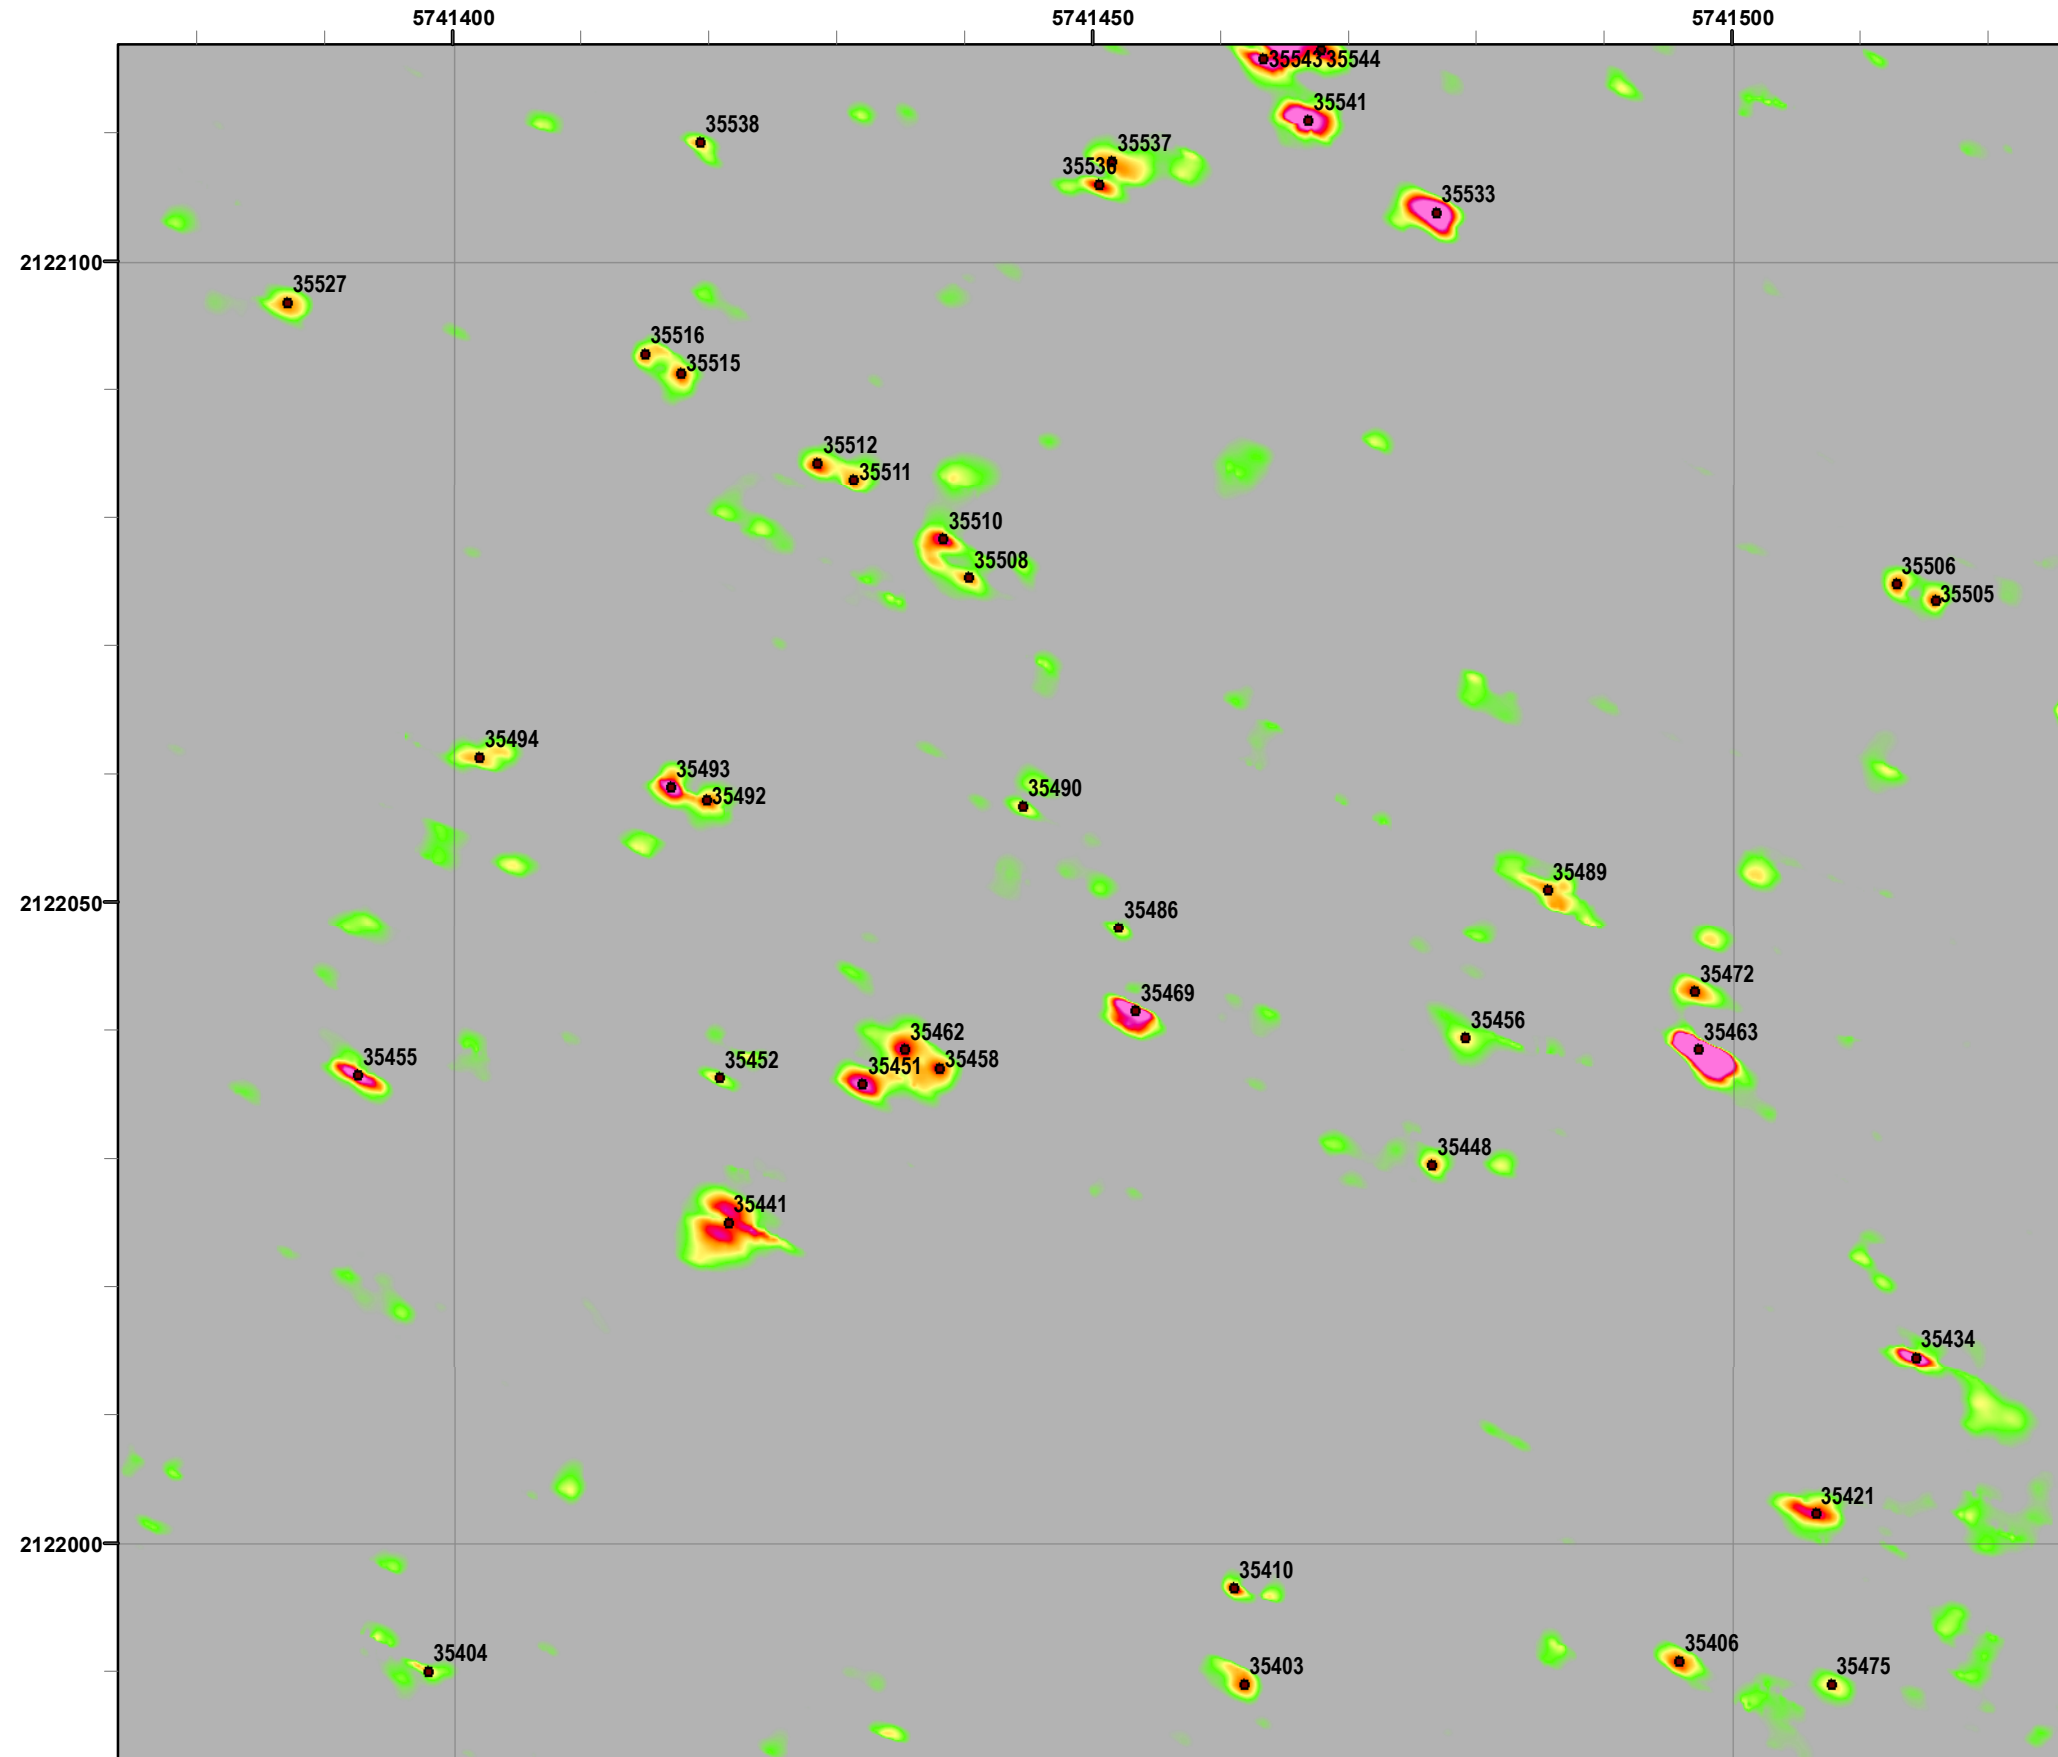

Legend

Grid C2A6A9

- 35027 Target Location
- Special Case Area and Non-Completed Work Areas
- Interim Action Ranges MRA
- Major Road

State Plane California IV, NAD 1983 (U.S. Survey Foot)

**Interim Action Ranges MRA
Range 47 SCA
Verification
DGM Mapbook**
FORA ESCA RP
Monterey County, California