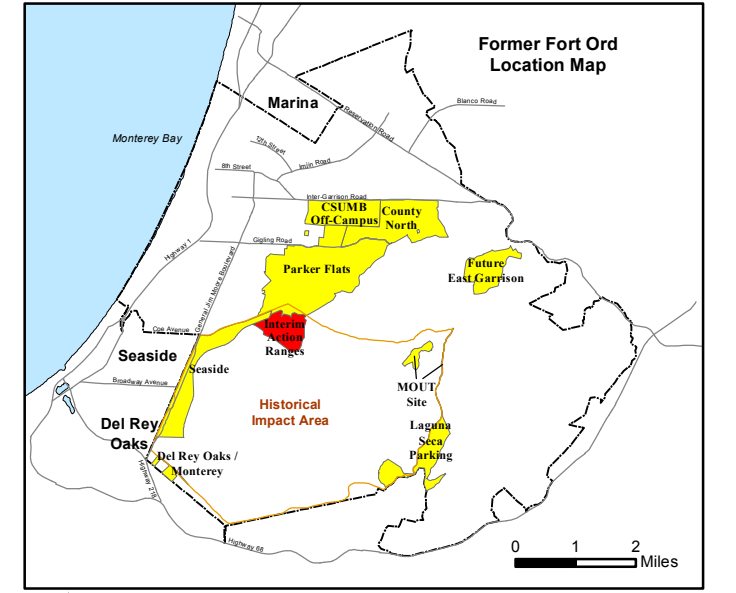

Legend Grid B2J6J0

- Target Location
- Special Case Area and Non-Completed Work Areas
- Interim Action Ranges MRA
- Major Road