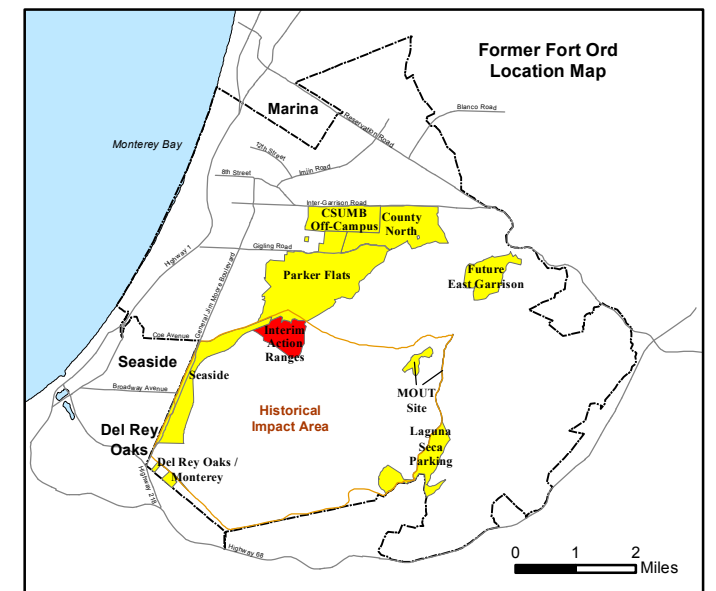

State Plane California IV, NAD 1983 (U.S. Survey Foot)

Interim Action Ranges MRA
Range 47 SCA
Verification
DGM Mapbook
 FORA ESCA RP
 Monterey County, California

Legend

Grid B2J6H8

- 35027 ● Target Location
- Special Case Area and Non-Completed Work Areas
- ▬ Interim Action Ranges MRA
- ▬ Major Road