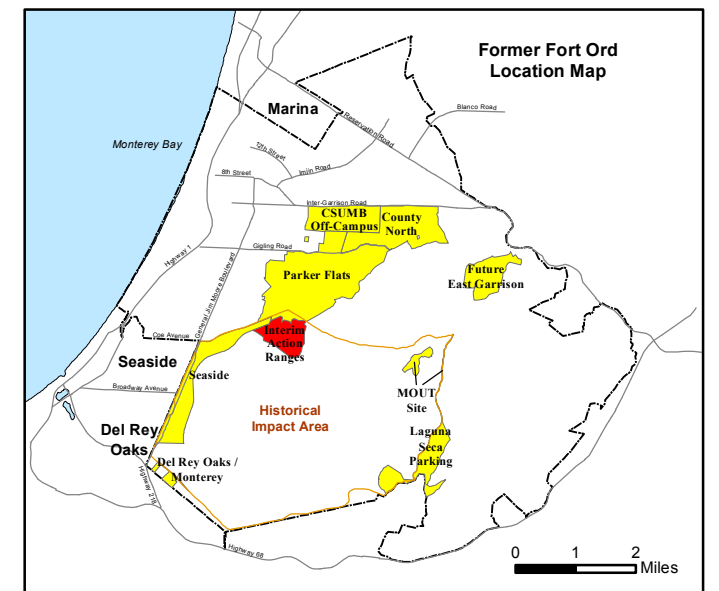

EM61 Contour Scale (mV)

State Plane California IV, NAD 1983 (U.S. Survey Foot)

Interim Action Ranges MRA
Range 47 SCA
Verification
DGM Mapbook
FORA ESCA RP
Monterey County, California