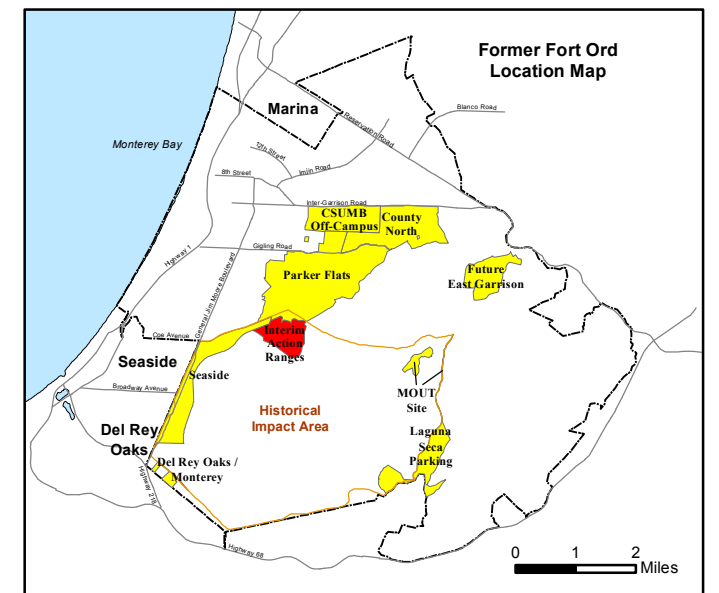

State Plane California IV, NAD 1983 (U.S. Survey Foot)

Interim Action Ranges MRA
Range 47 SCA
Verification
DGM Mapbook
 FORA ESCA RP
 Monterey County, California

Legend

Grid C2A6C8

- 35027 Target Location
- Special Case Area and Non-Completed Work Areas
- ▬ Interim Action Ranges MRA
- ▬ Major Road