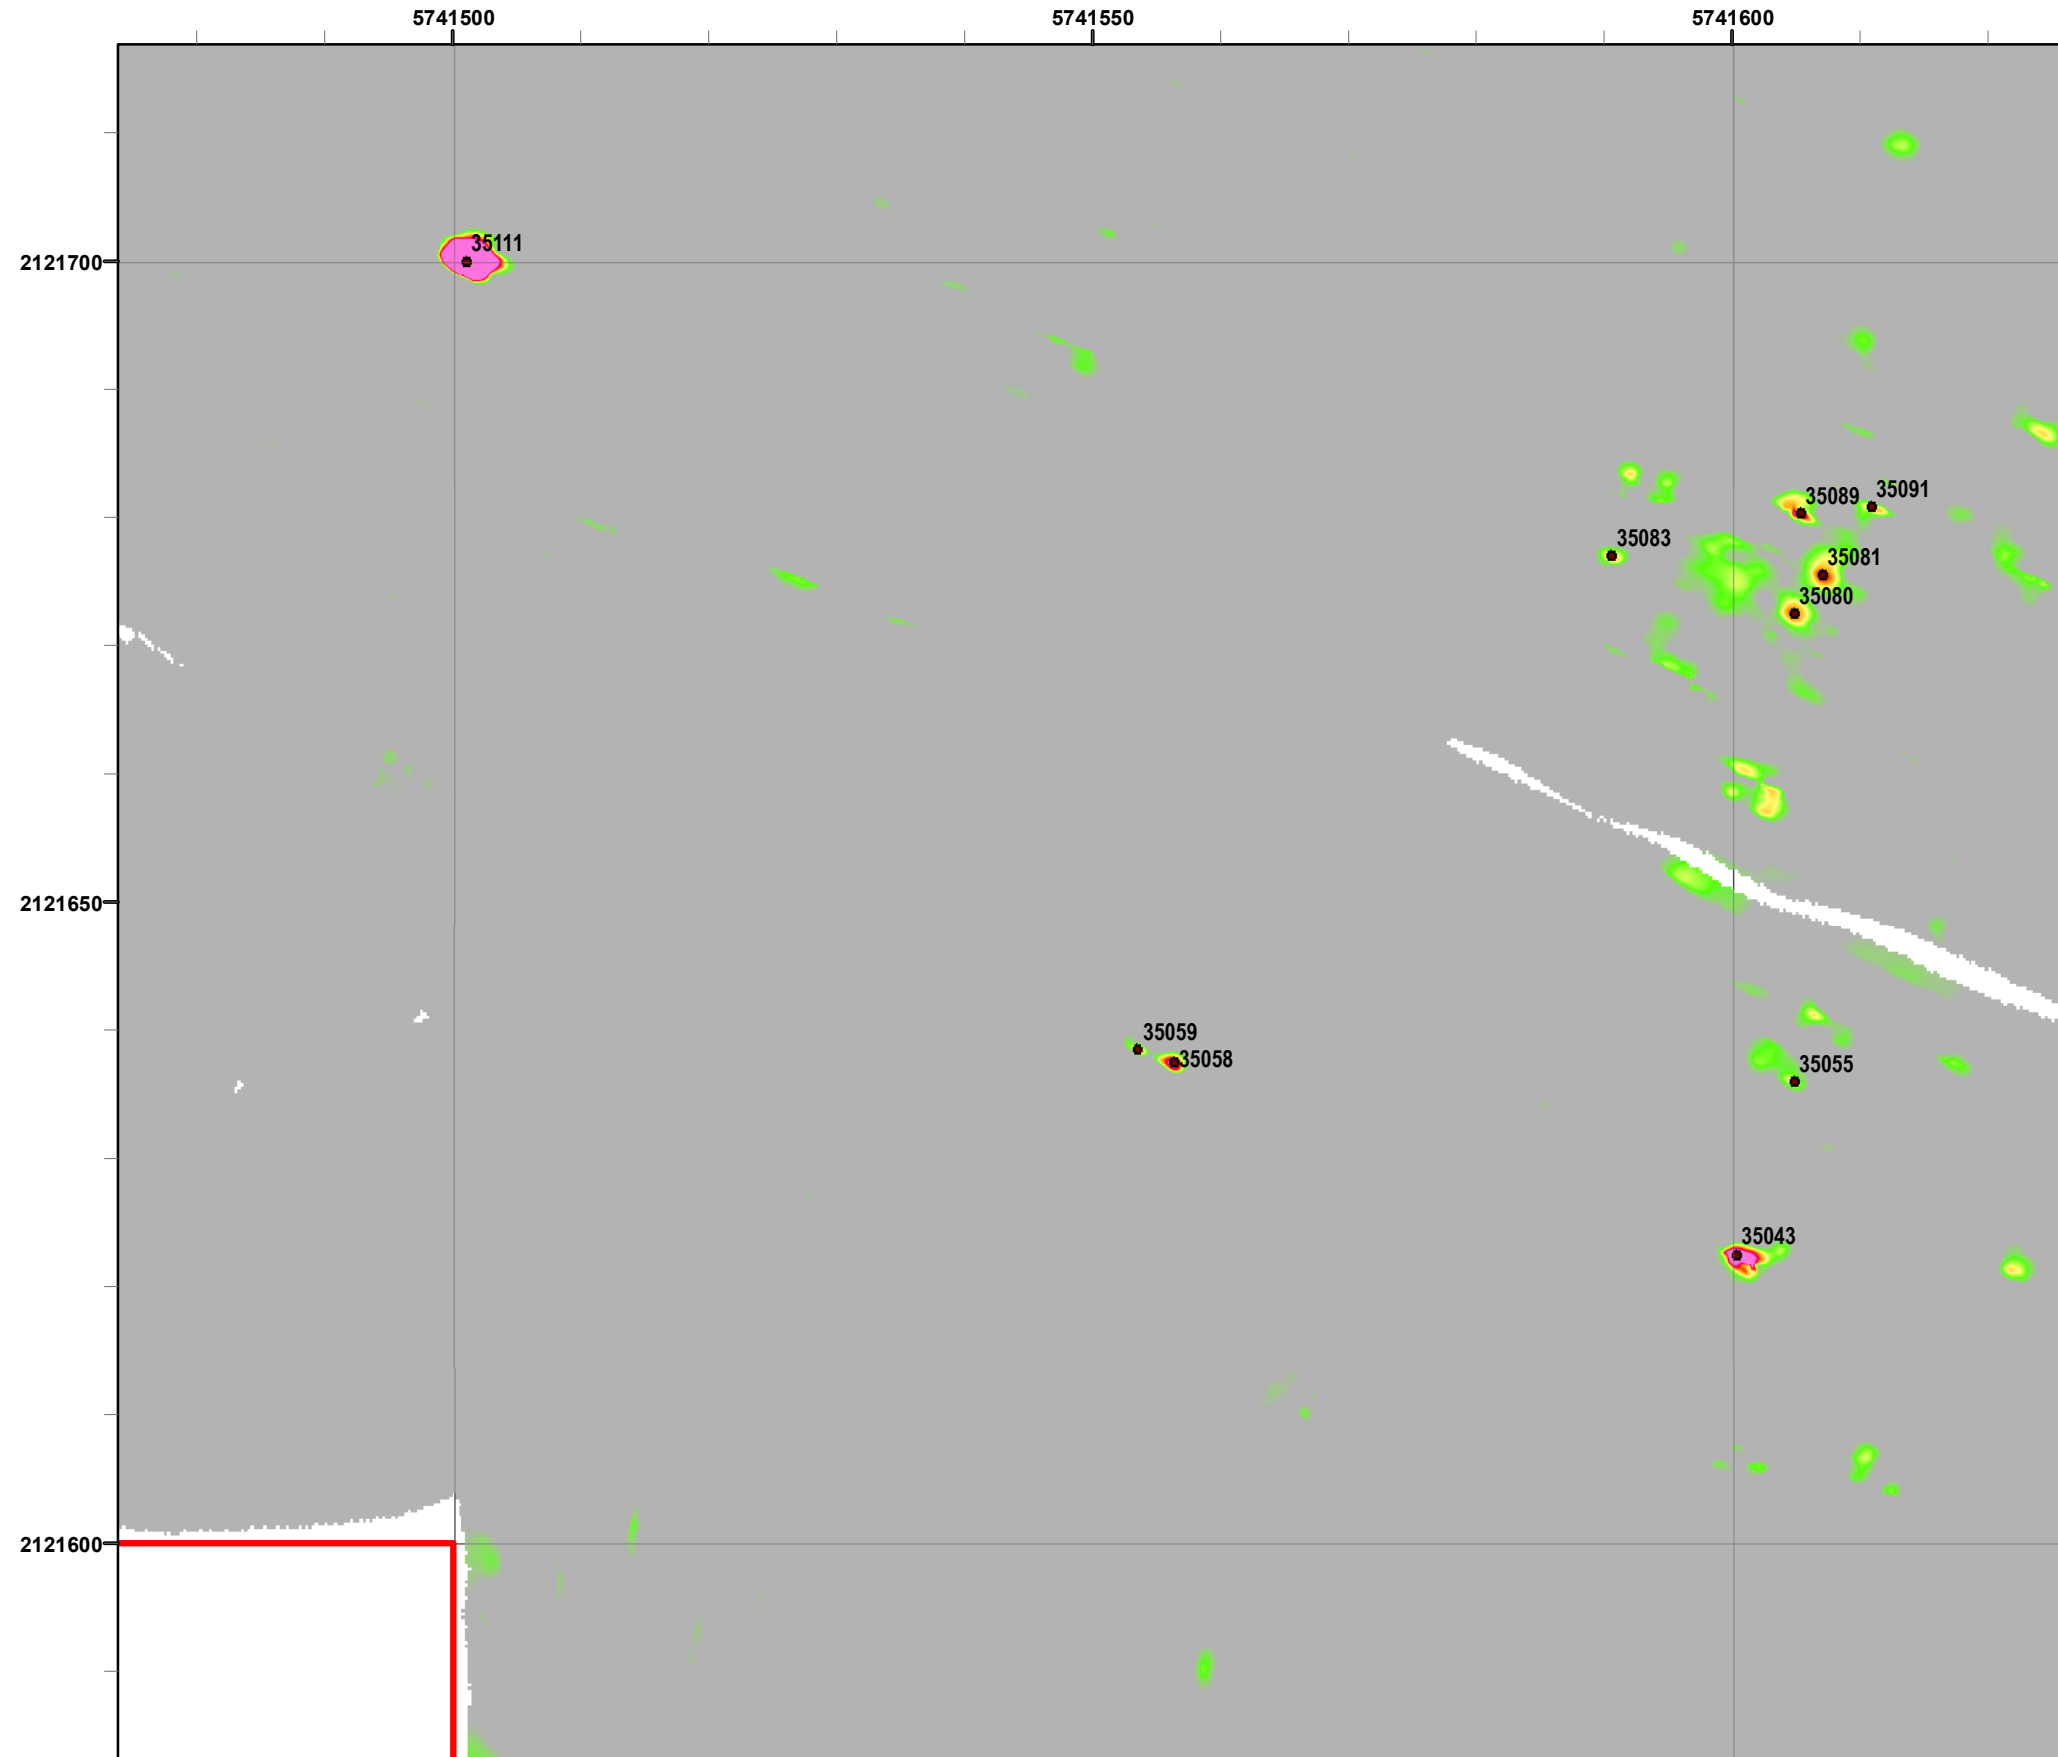

Interim Action Ranges MRA
Range 47 SCA
Verification
DGM Mapbook
 FORA ESCA RP
 Monterey County, California

Legend

Grid B2J7F3

- 35027 Target Location
- Special Case Area and Non-Completed Work Areas
- ▬ Interim Action Ranges MRA
- ▬ Major Road

State Plane California IV, NAD 1983 (U.S. Survey Foot)

Interim Action Ranges MRA
Range 47 SCA
Verification
DGM Mapbook
 FORA ESCA RP
 Monterey County, California

Legend

Grid B2J6G0

- 35027 Target Location
- Special Case Area and Non-Completed Work Areas
- ▬ Interim Action Ranges MRA
- ▬ Major Road

State Plane California IV, NAD 1983 (U.S. Survey Foot)

**Interim Action Ranges MRA
Range 47 SCA
Verification
DGM Mapbook**
FORA ESCA RP
Monterey County, California

Legend

Grid B2J7G1

- 35027 Target Location
- Special Case Area and Non-Completed Work Areas
- Interim Action Ranges MRA
- Major Road