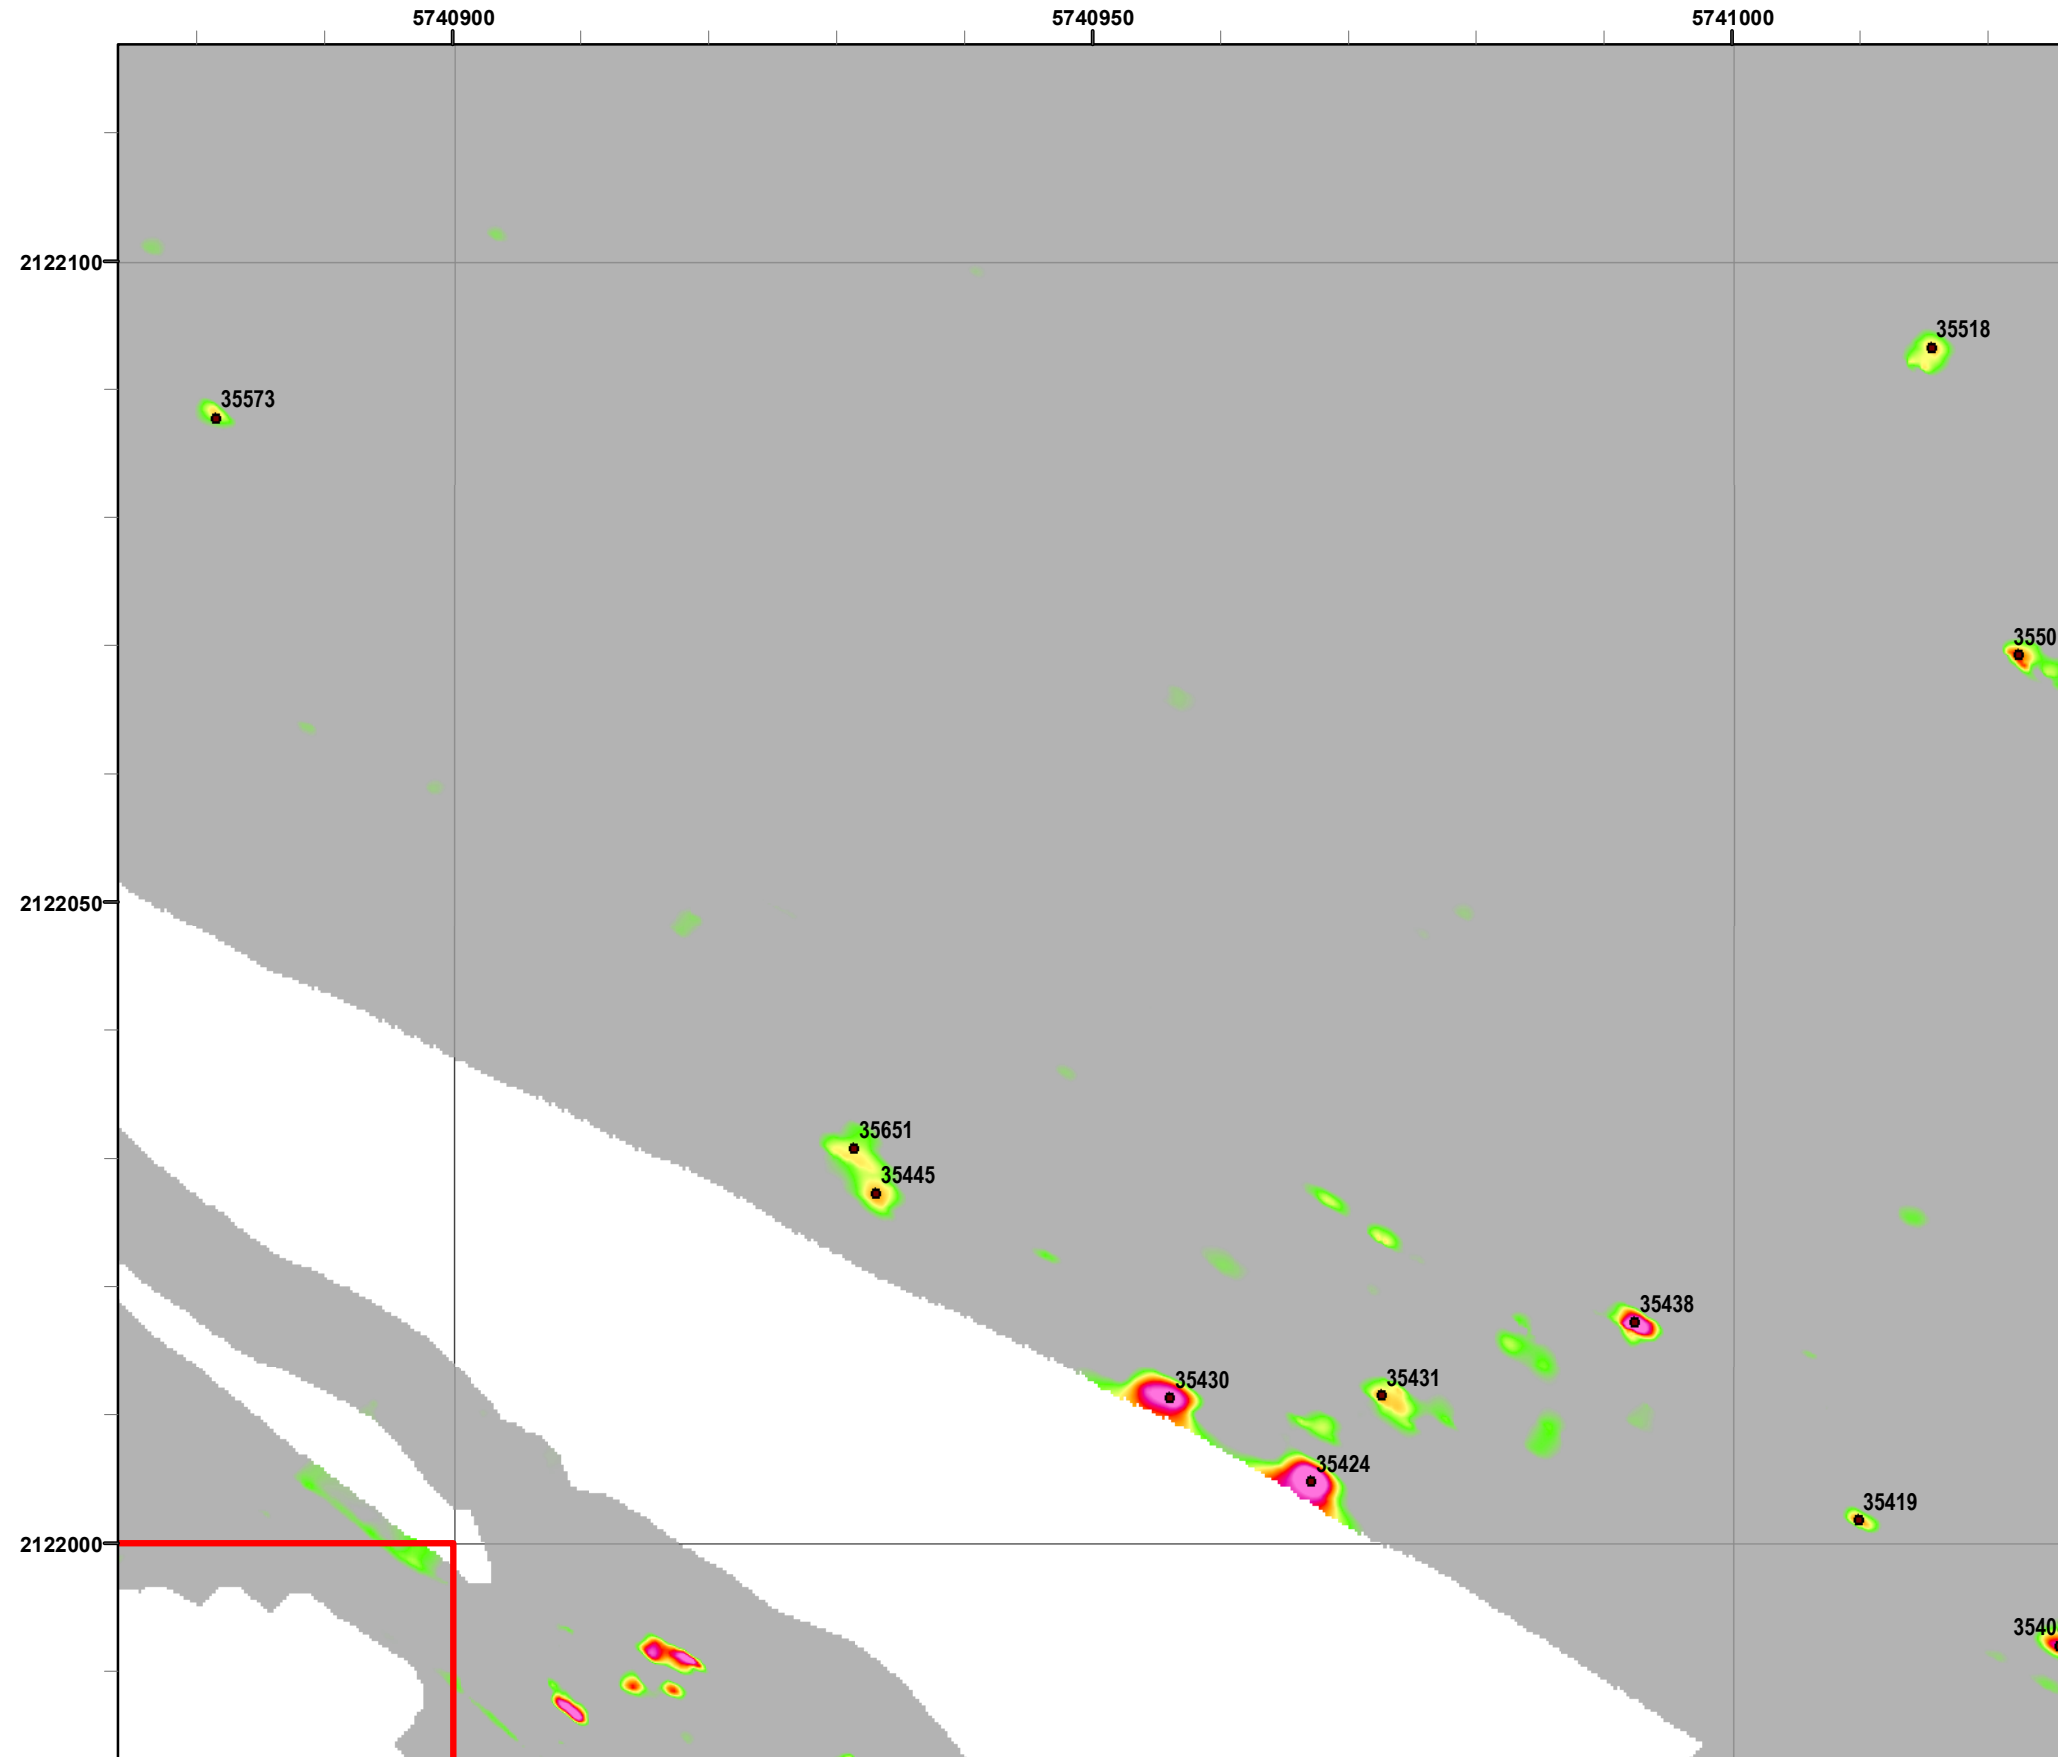

Legend

Grid C2A6A5

- 35027 ● Target Location
- Special Case Area and Non-Completed Work Areas
- --- Interim Action Ranges MRA
- Major Road