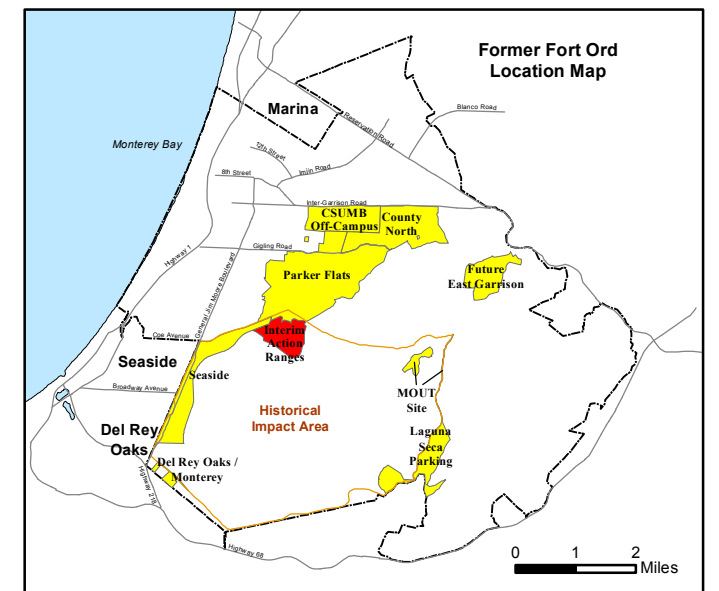

State Plane California IV, NAD 1983 (U.S. Survey Foot)

Interim Action Ranges MRA
Range 47 SCA
Verification
DGM Mapbook
 FORA ESCA RP
 Monterey County, California

Legend

Grid B2J617

- 35027 Target Location
- Special Case Area and Non-Completed Work Areas
- Interim Action Ranges MRA
- Major Road