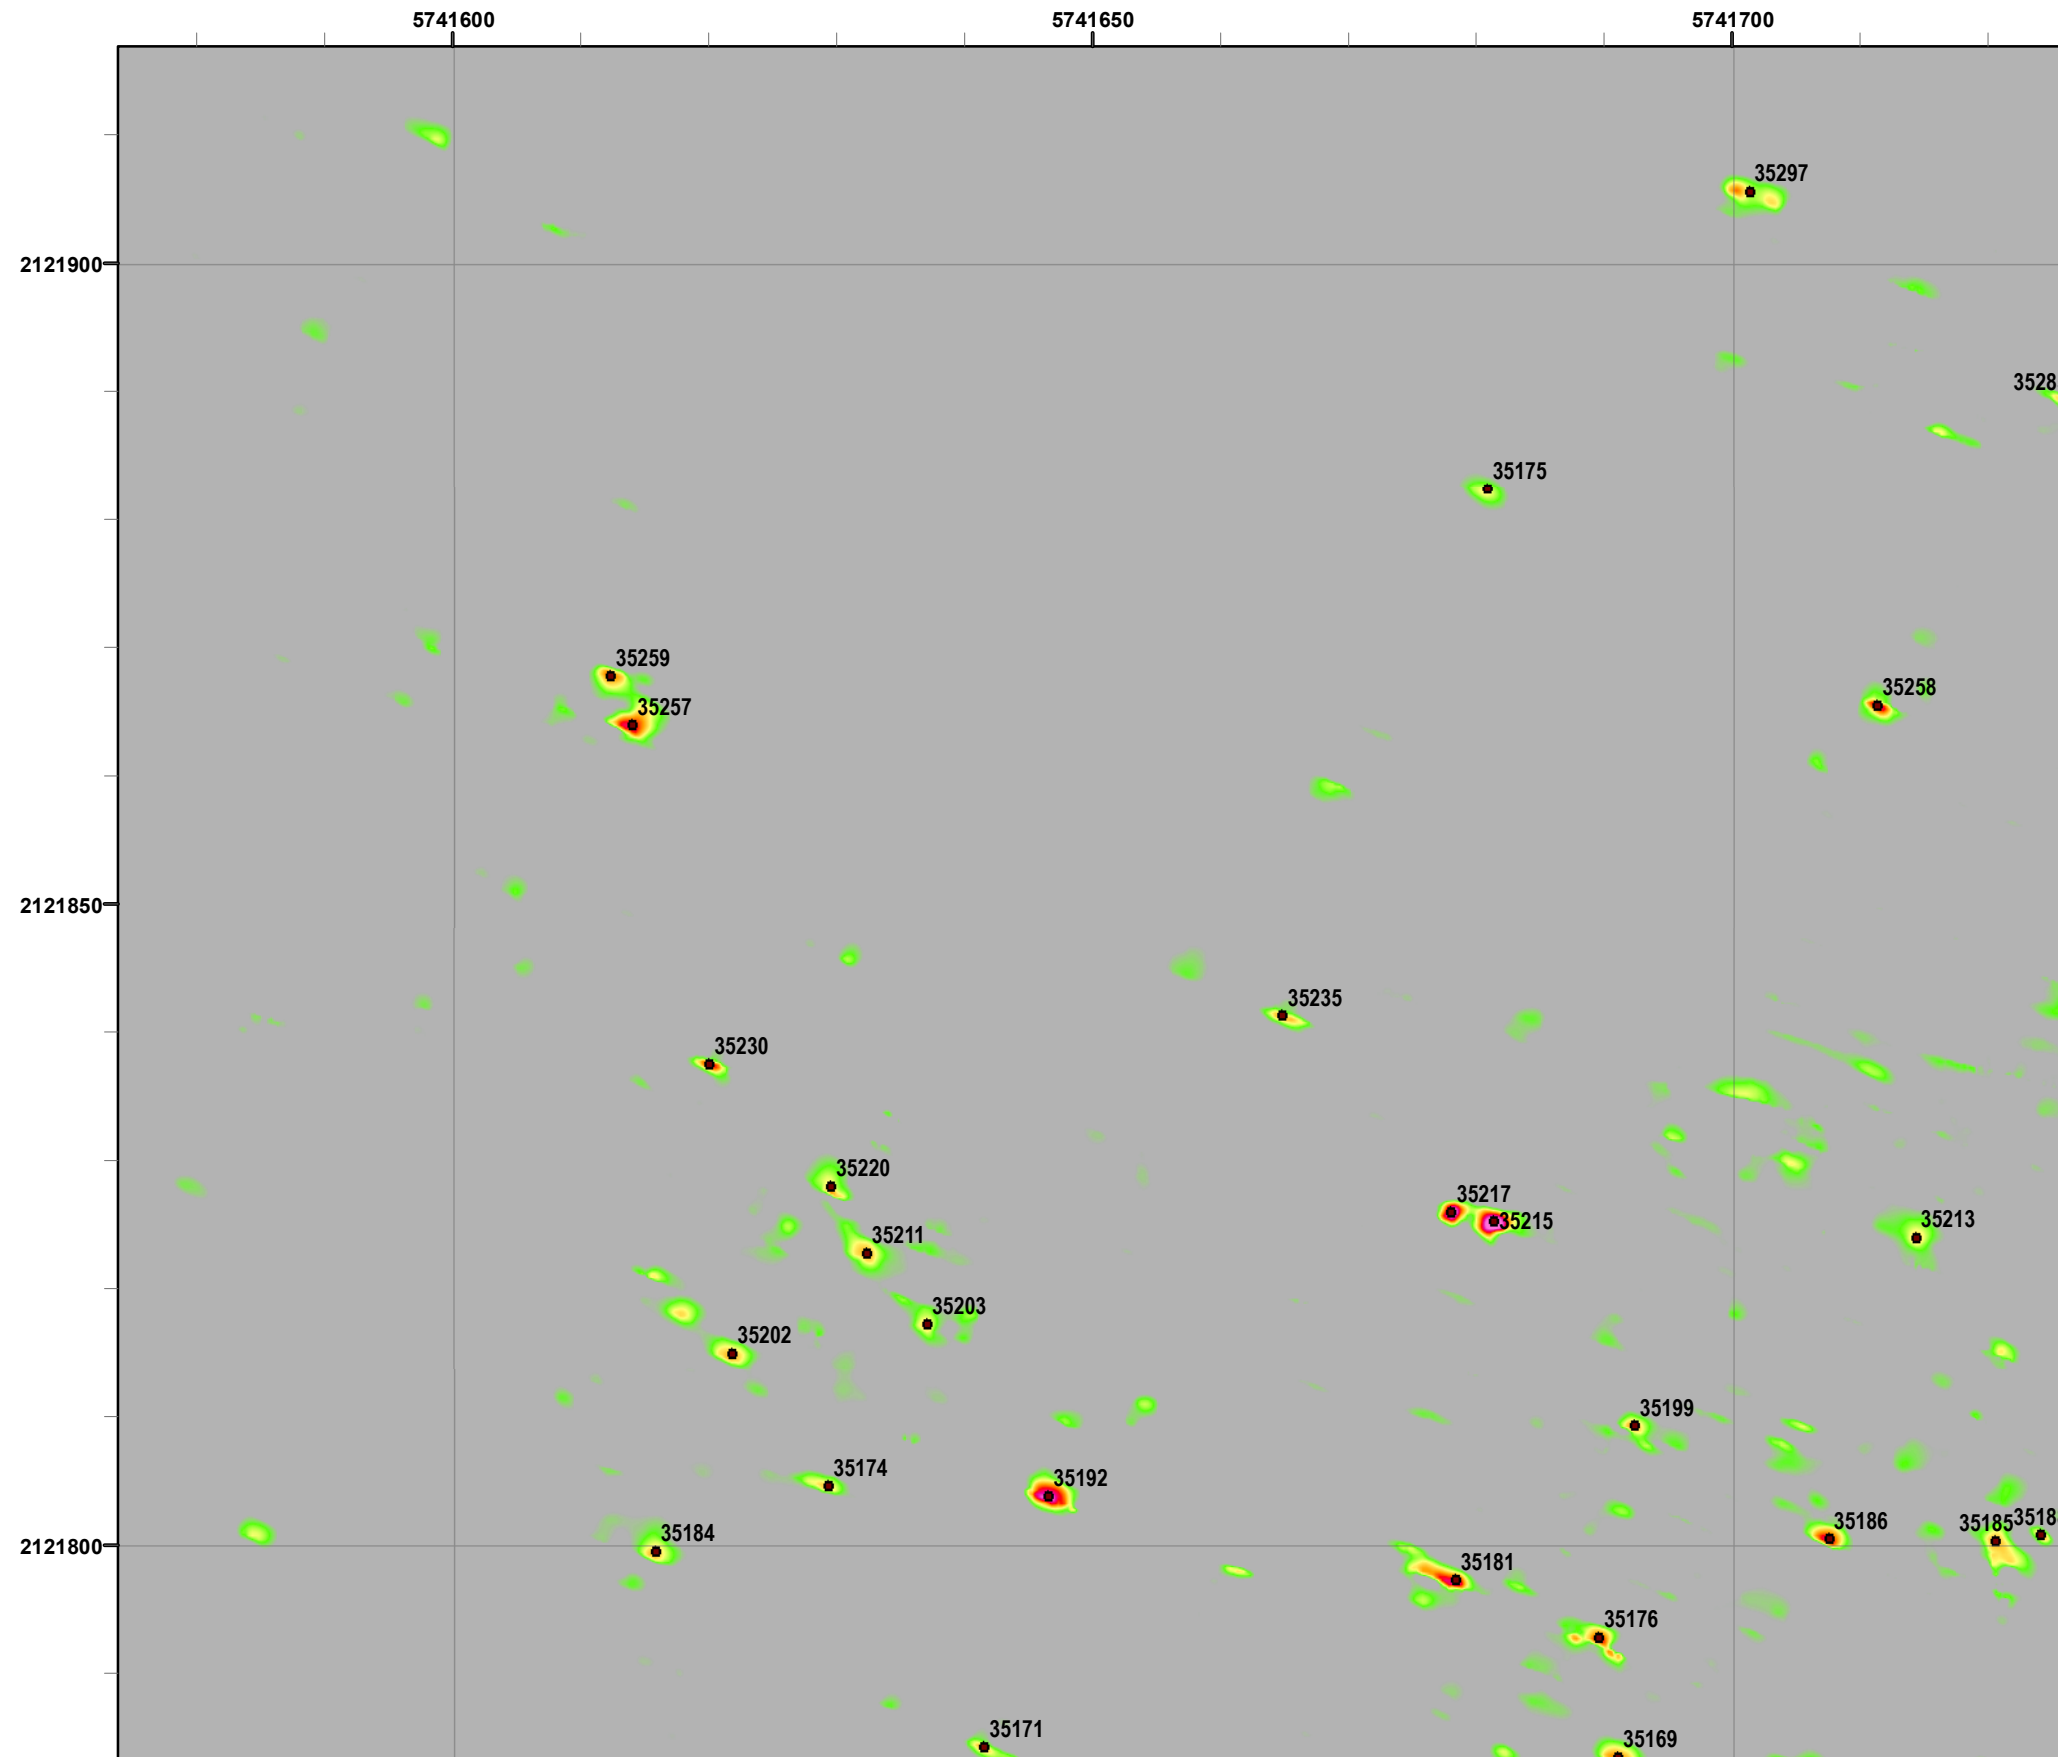

Legend

Grid B2J711

- 35027 Target Location
- Special Case Area and Non-Completed Work Areas
- ▬ Interim Action Ranges MRA
- ▬ Major Road

State Plane California IV, NAD 1983 (U.S. Survey Foot)

Interim Action Ranges MRA
Range 47 SCA
Verification
DGM Mapbook
 FORA ESCA RP
 Monterey County, California