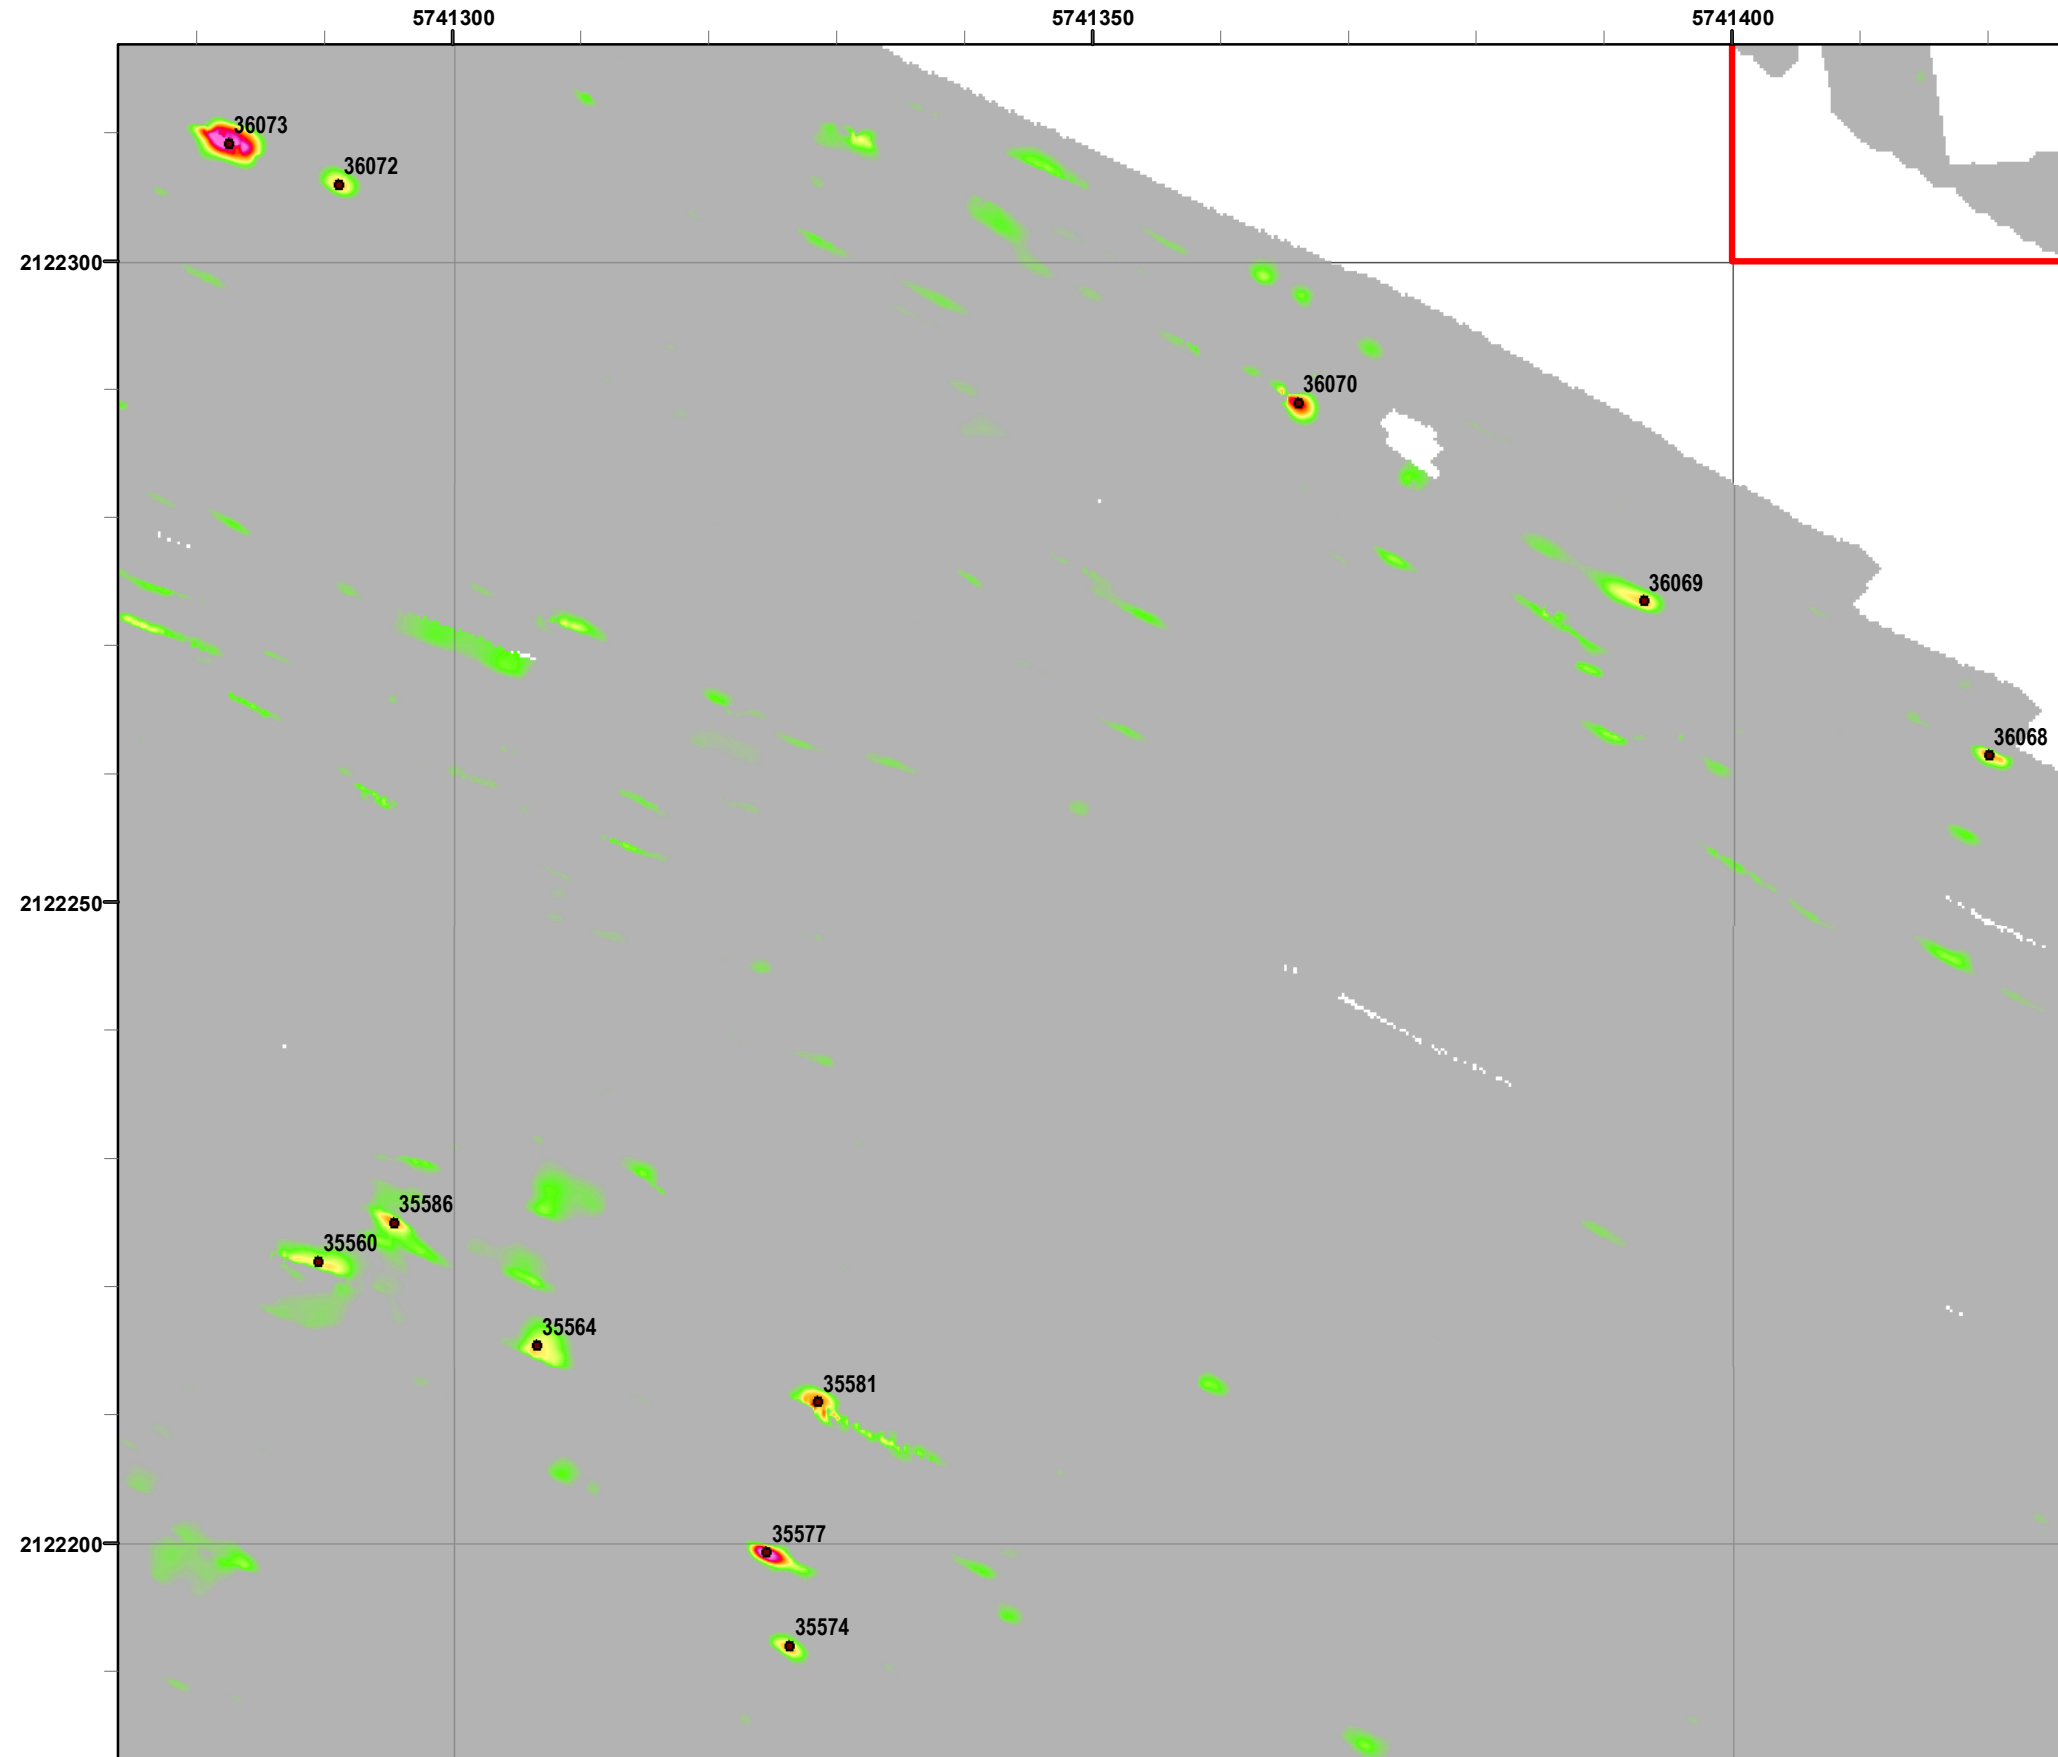

Legend

Grid C2A6C9

- 35027 Target Location
- Special Case Area and Non-Completed Work Areas
- ▬ Interim Action Ranges MRA
- ▬ Major Road