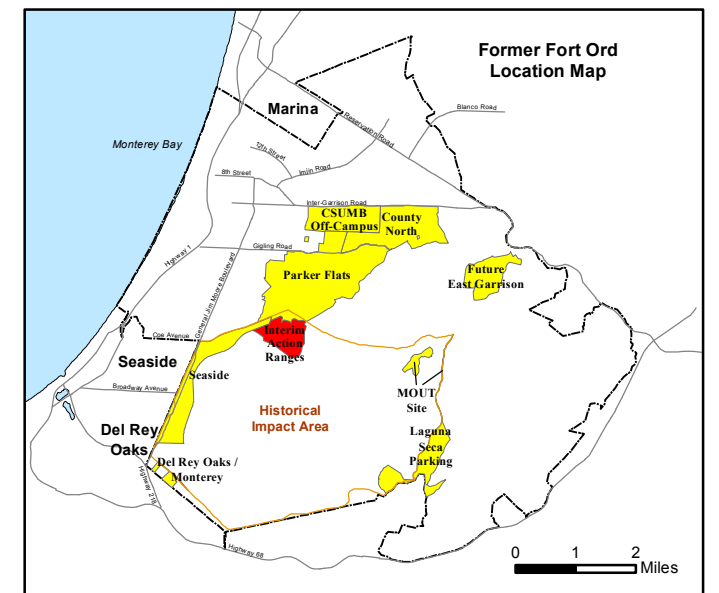

State Plane California IV, NAD 1983 (U.S. Survey Foot)

Interim Action Ranges MRA
Range 47 SCA
Verification
DGM Mapbook
 FORA ESCA RP
 Monterey County, California

Legend

Grid C2A7B1

- 35027 Target Location
- Special Case Area and Non-Completed Work Areas
- Interim Action Ranges MRA
- Major Road