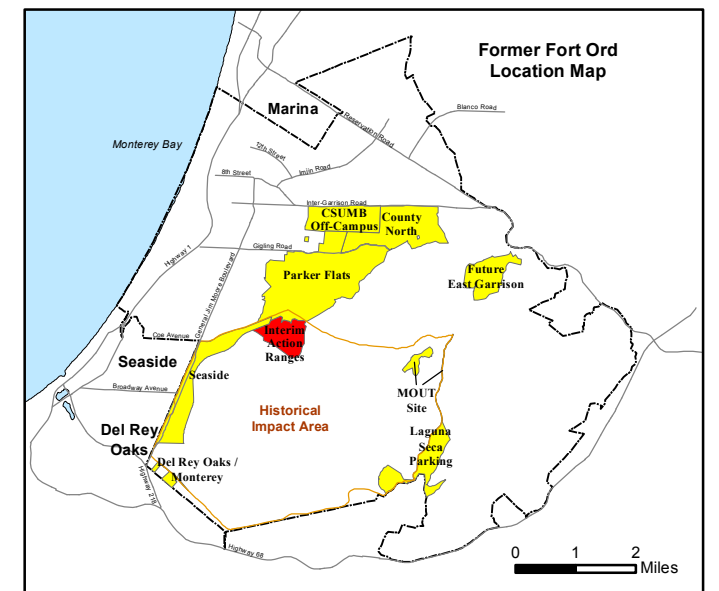

Legend

Grid B2J7F2

- 35027 Target Location
- Special Case Area and Non-Completed Work Areas
- Interim Action Ranges MRA
- Major Road

EM61 Contour Scale (mV)

State Plane California IV, NAD 1983 (U.S. Survey Foot)

Interim Action Ranges MRA
Range 47 SCA
Verification
DGM Mapbook
 FORA ESCA RP
 Monterey County, California

Legend

Grid B2J7F3

- 35027 Target Location
- Special Case Area and Non-Completed Work Areas
- ▬ Interim Action Ranges MRA
- ▬ Major Road