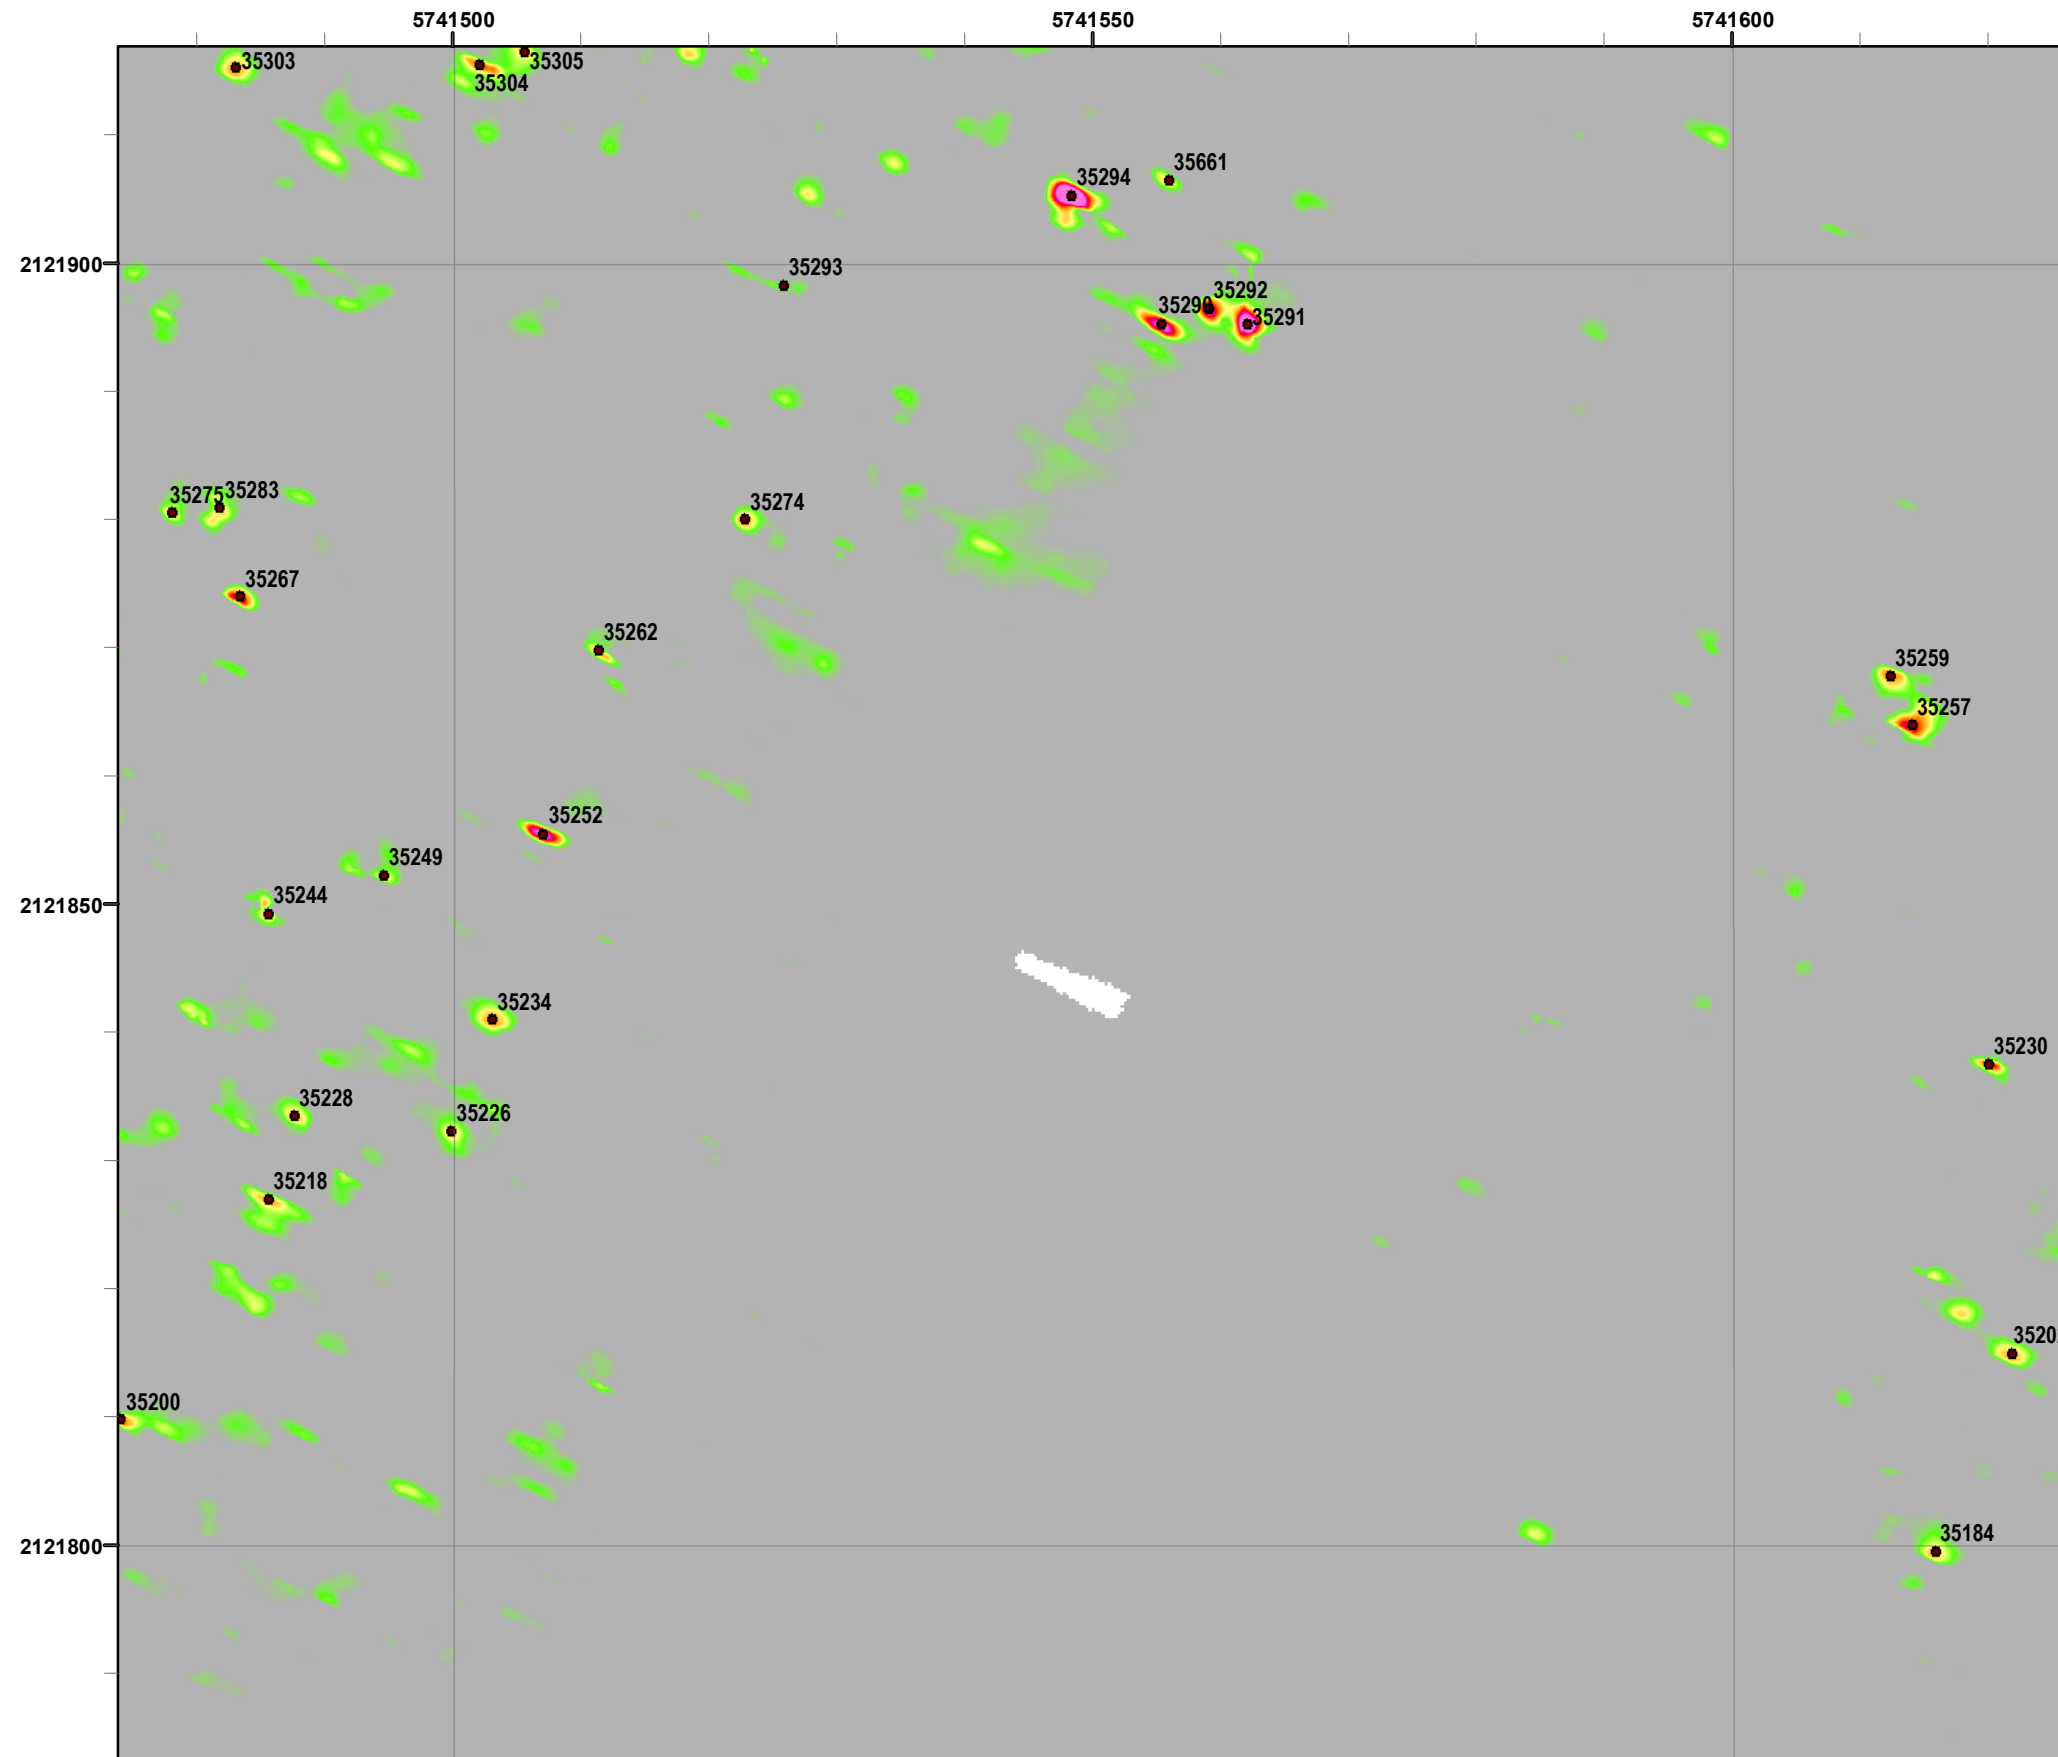

Legend

Grid B2J610

- 35027 Target Location
- Special Case Area and Non-Completed Work Areas
- ▬ Interim Action Ranges MRA
- ▬ Major Road

State Plane California IV, NAD 1983 (U.S. Survey Foot)

Interim Action Ranges MRA
Range 47 SCA
Verification
DGM Mapbook
 FORA ESCA RP
 Monterey County, California