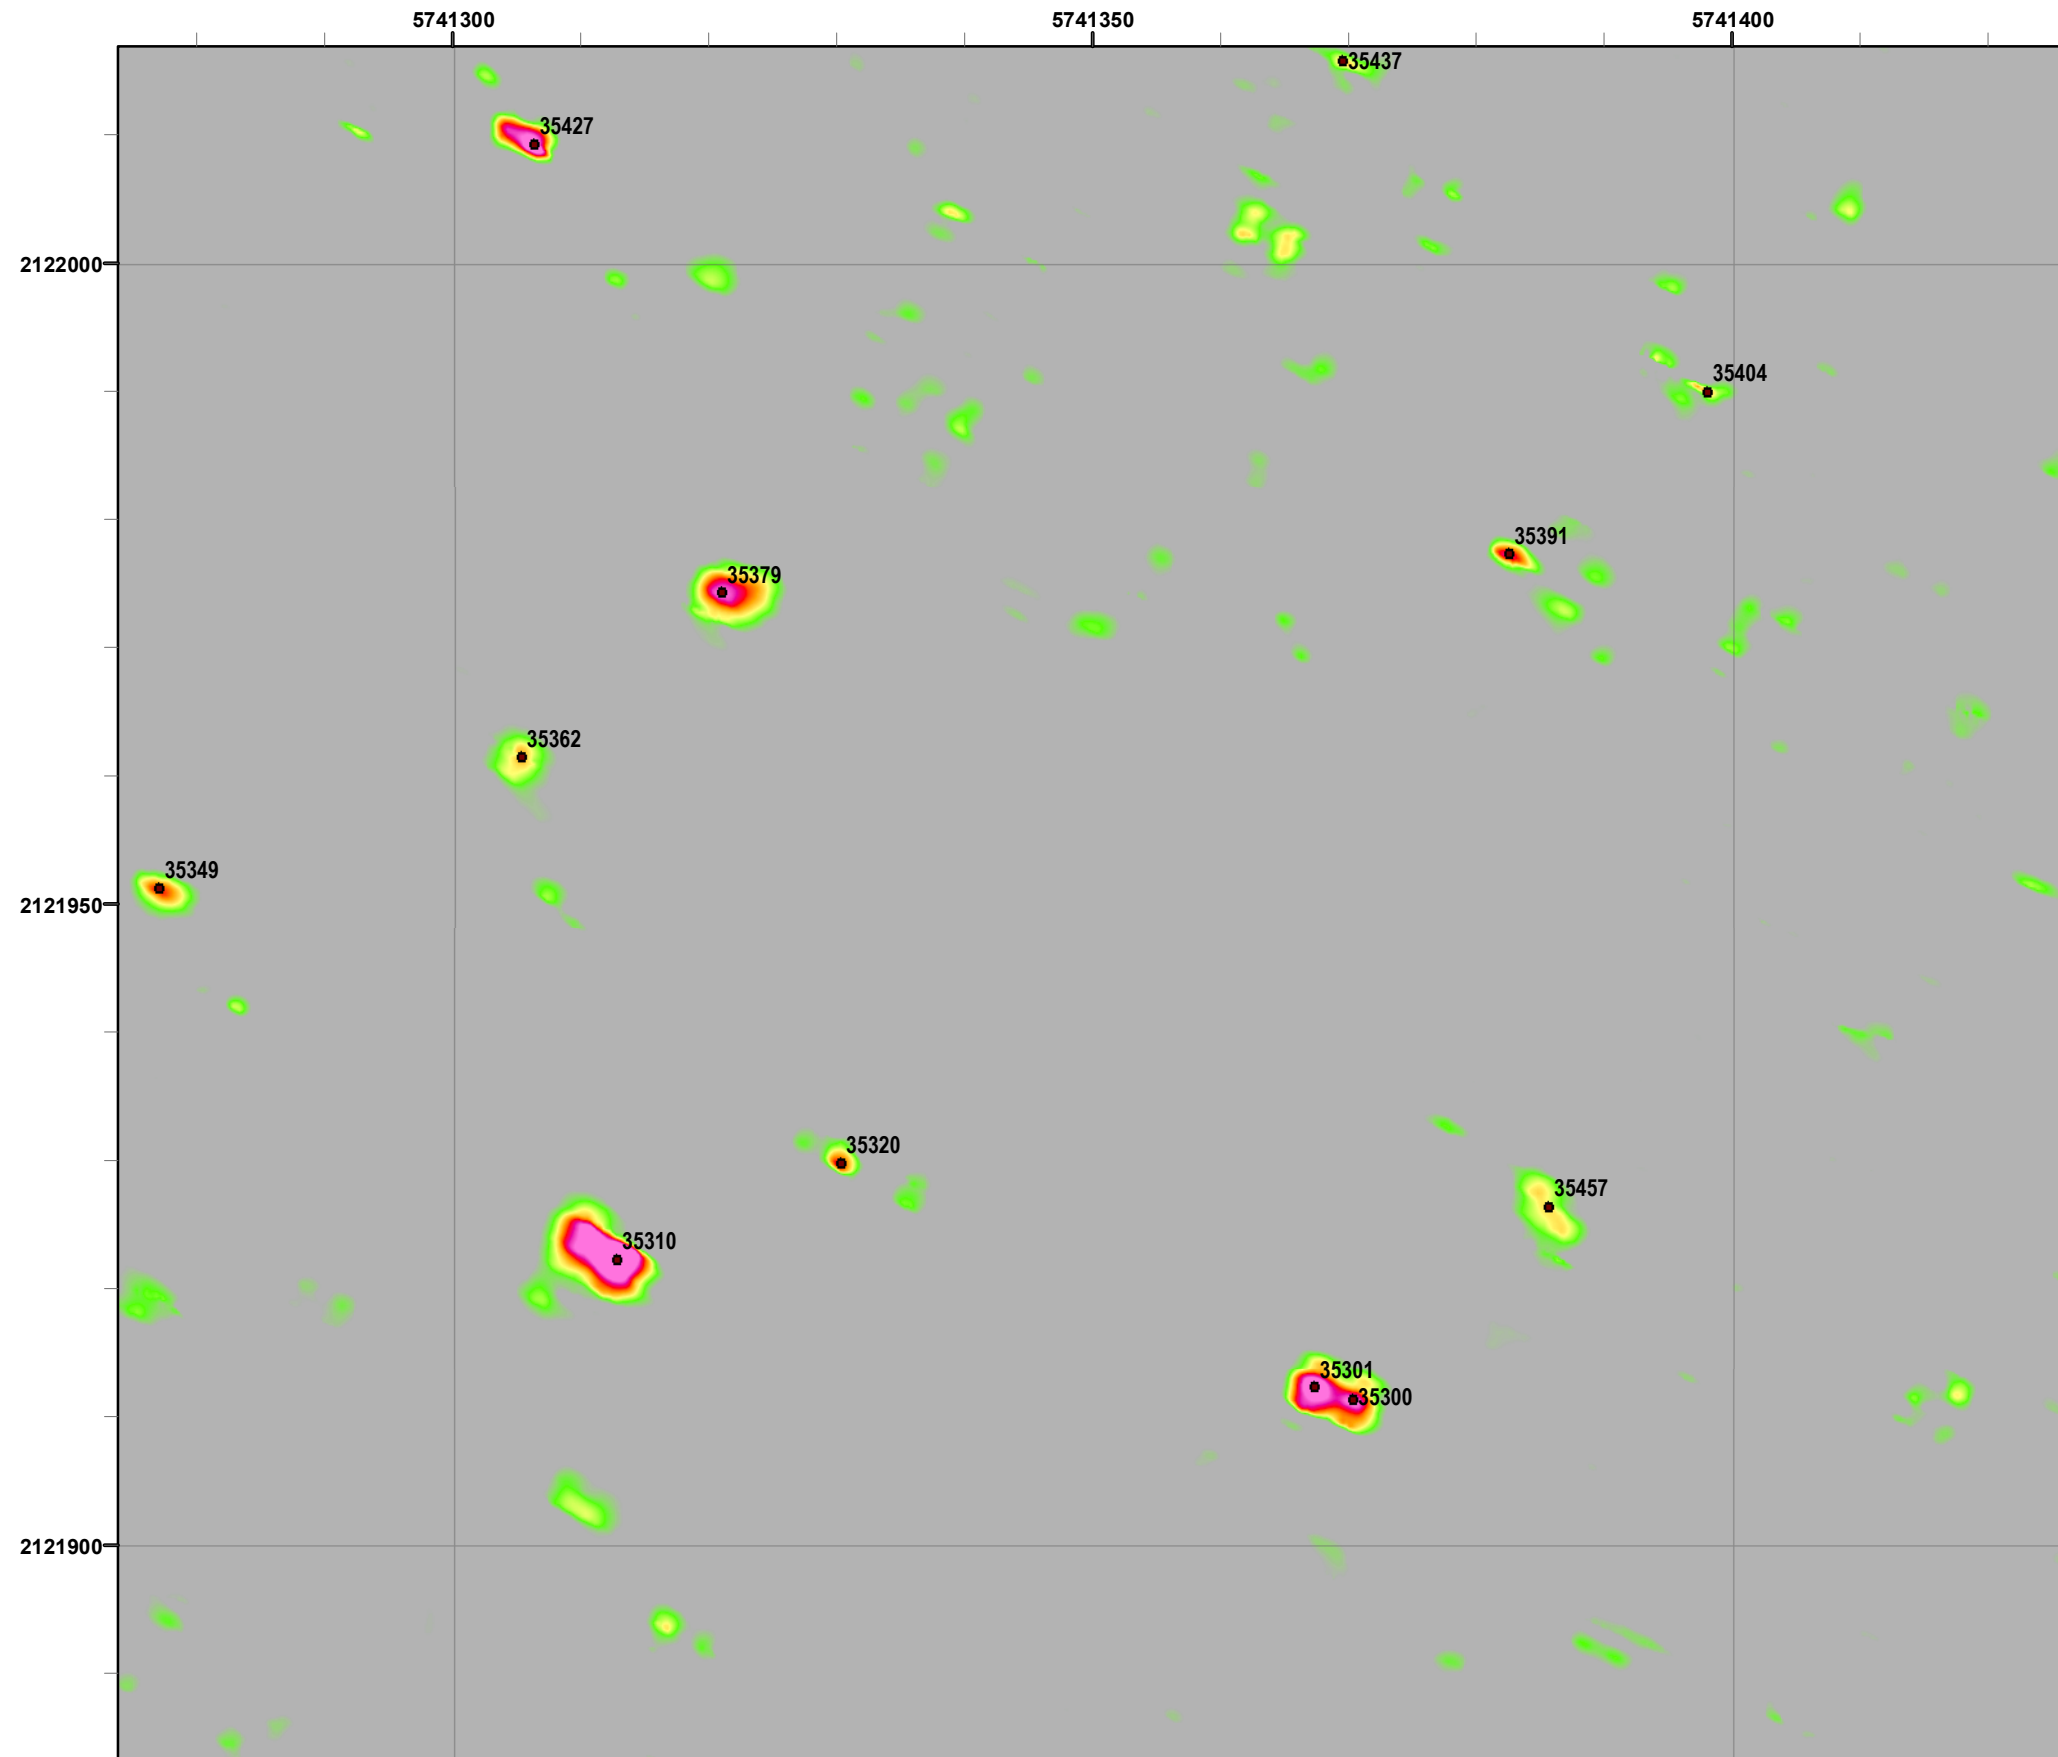

Legend

Grid B2J6J8

- 35027 Target Location
- Special Case Area and Non-Completed Work Areas
- ▬ Interim Action Ranges MRA
- ▬ Major Road

State Plane California IV, NAD 1983 (U.S. Survey Foot)

Interim Action Ranges MRA
Range 47 SCA
Verification
DGM Mapbook
 FORA ESCA RP
 Monterey County, California