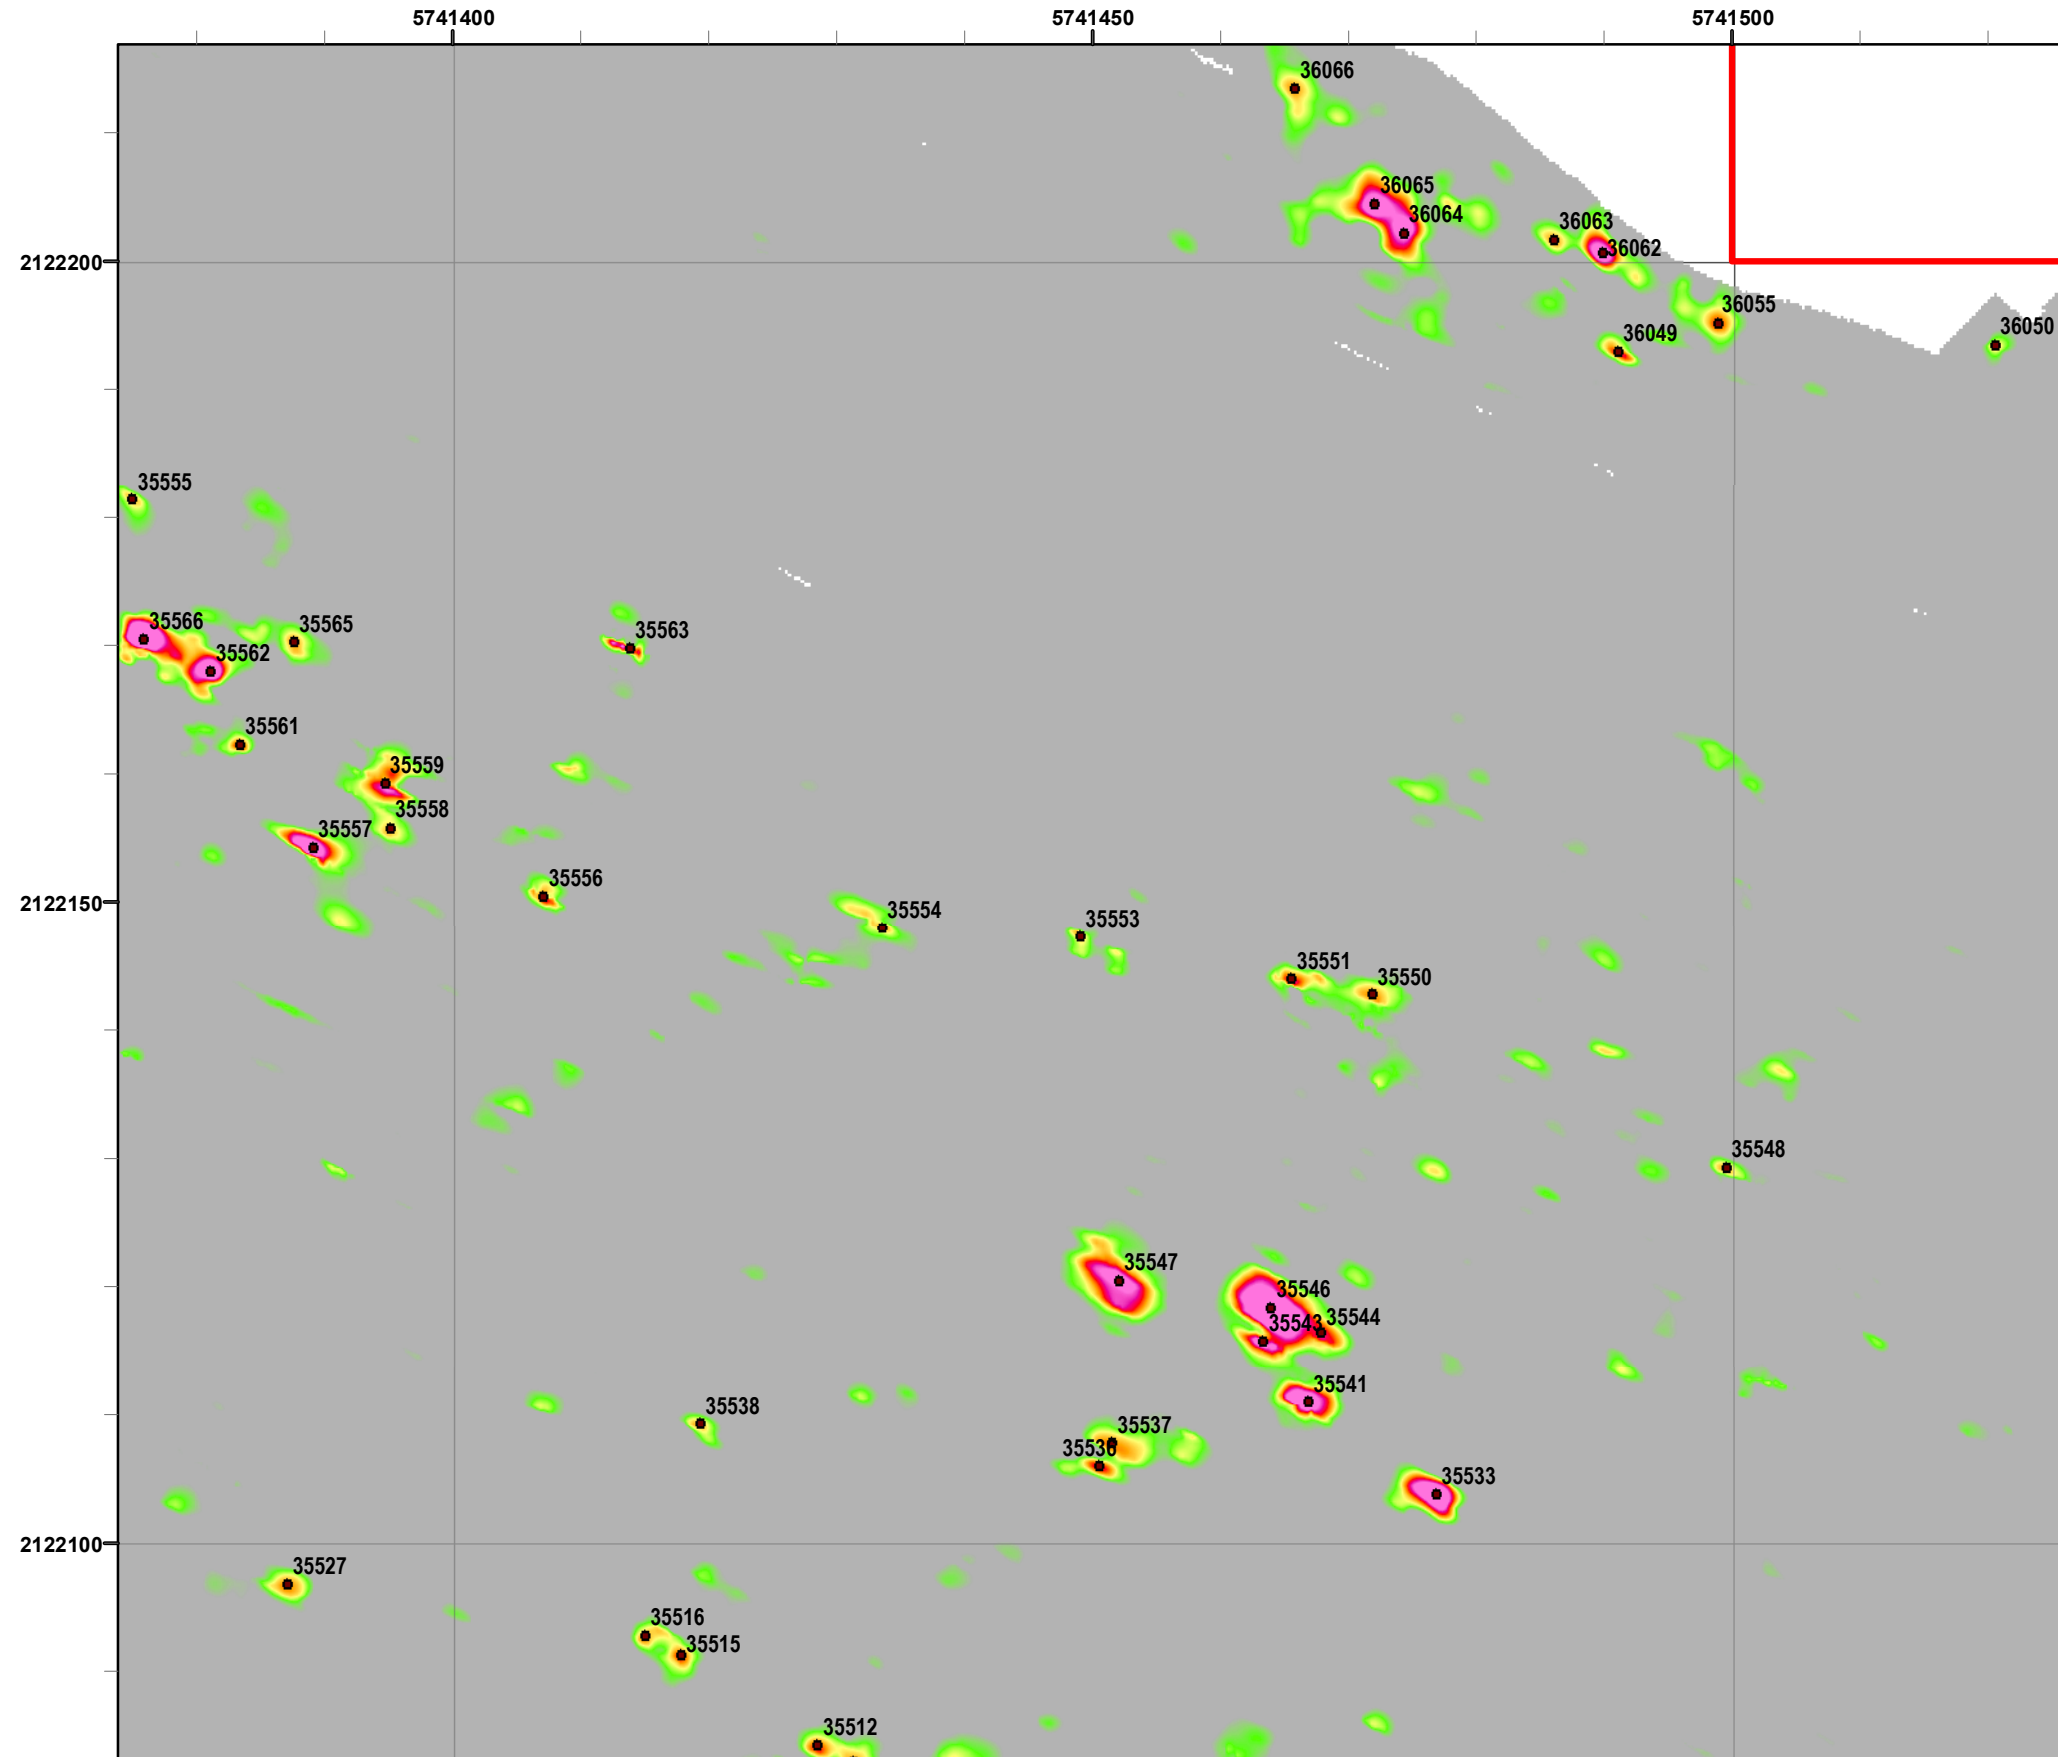

Legend

Grid C2A6B0

- 35027 Target Location
- Special Case Area and Non-Completed Work Areas
- ▬ Interim Action Ranges MRA
- ▬ Major Road

State Plane California IV, NAD 1983 (U.S. Survey Foot)

Interim Action Ranges MRA
Range 47 SCA
Verification
DGM Mapbook
FORA ESCA RP
Monterey County, California