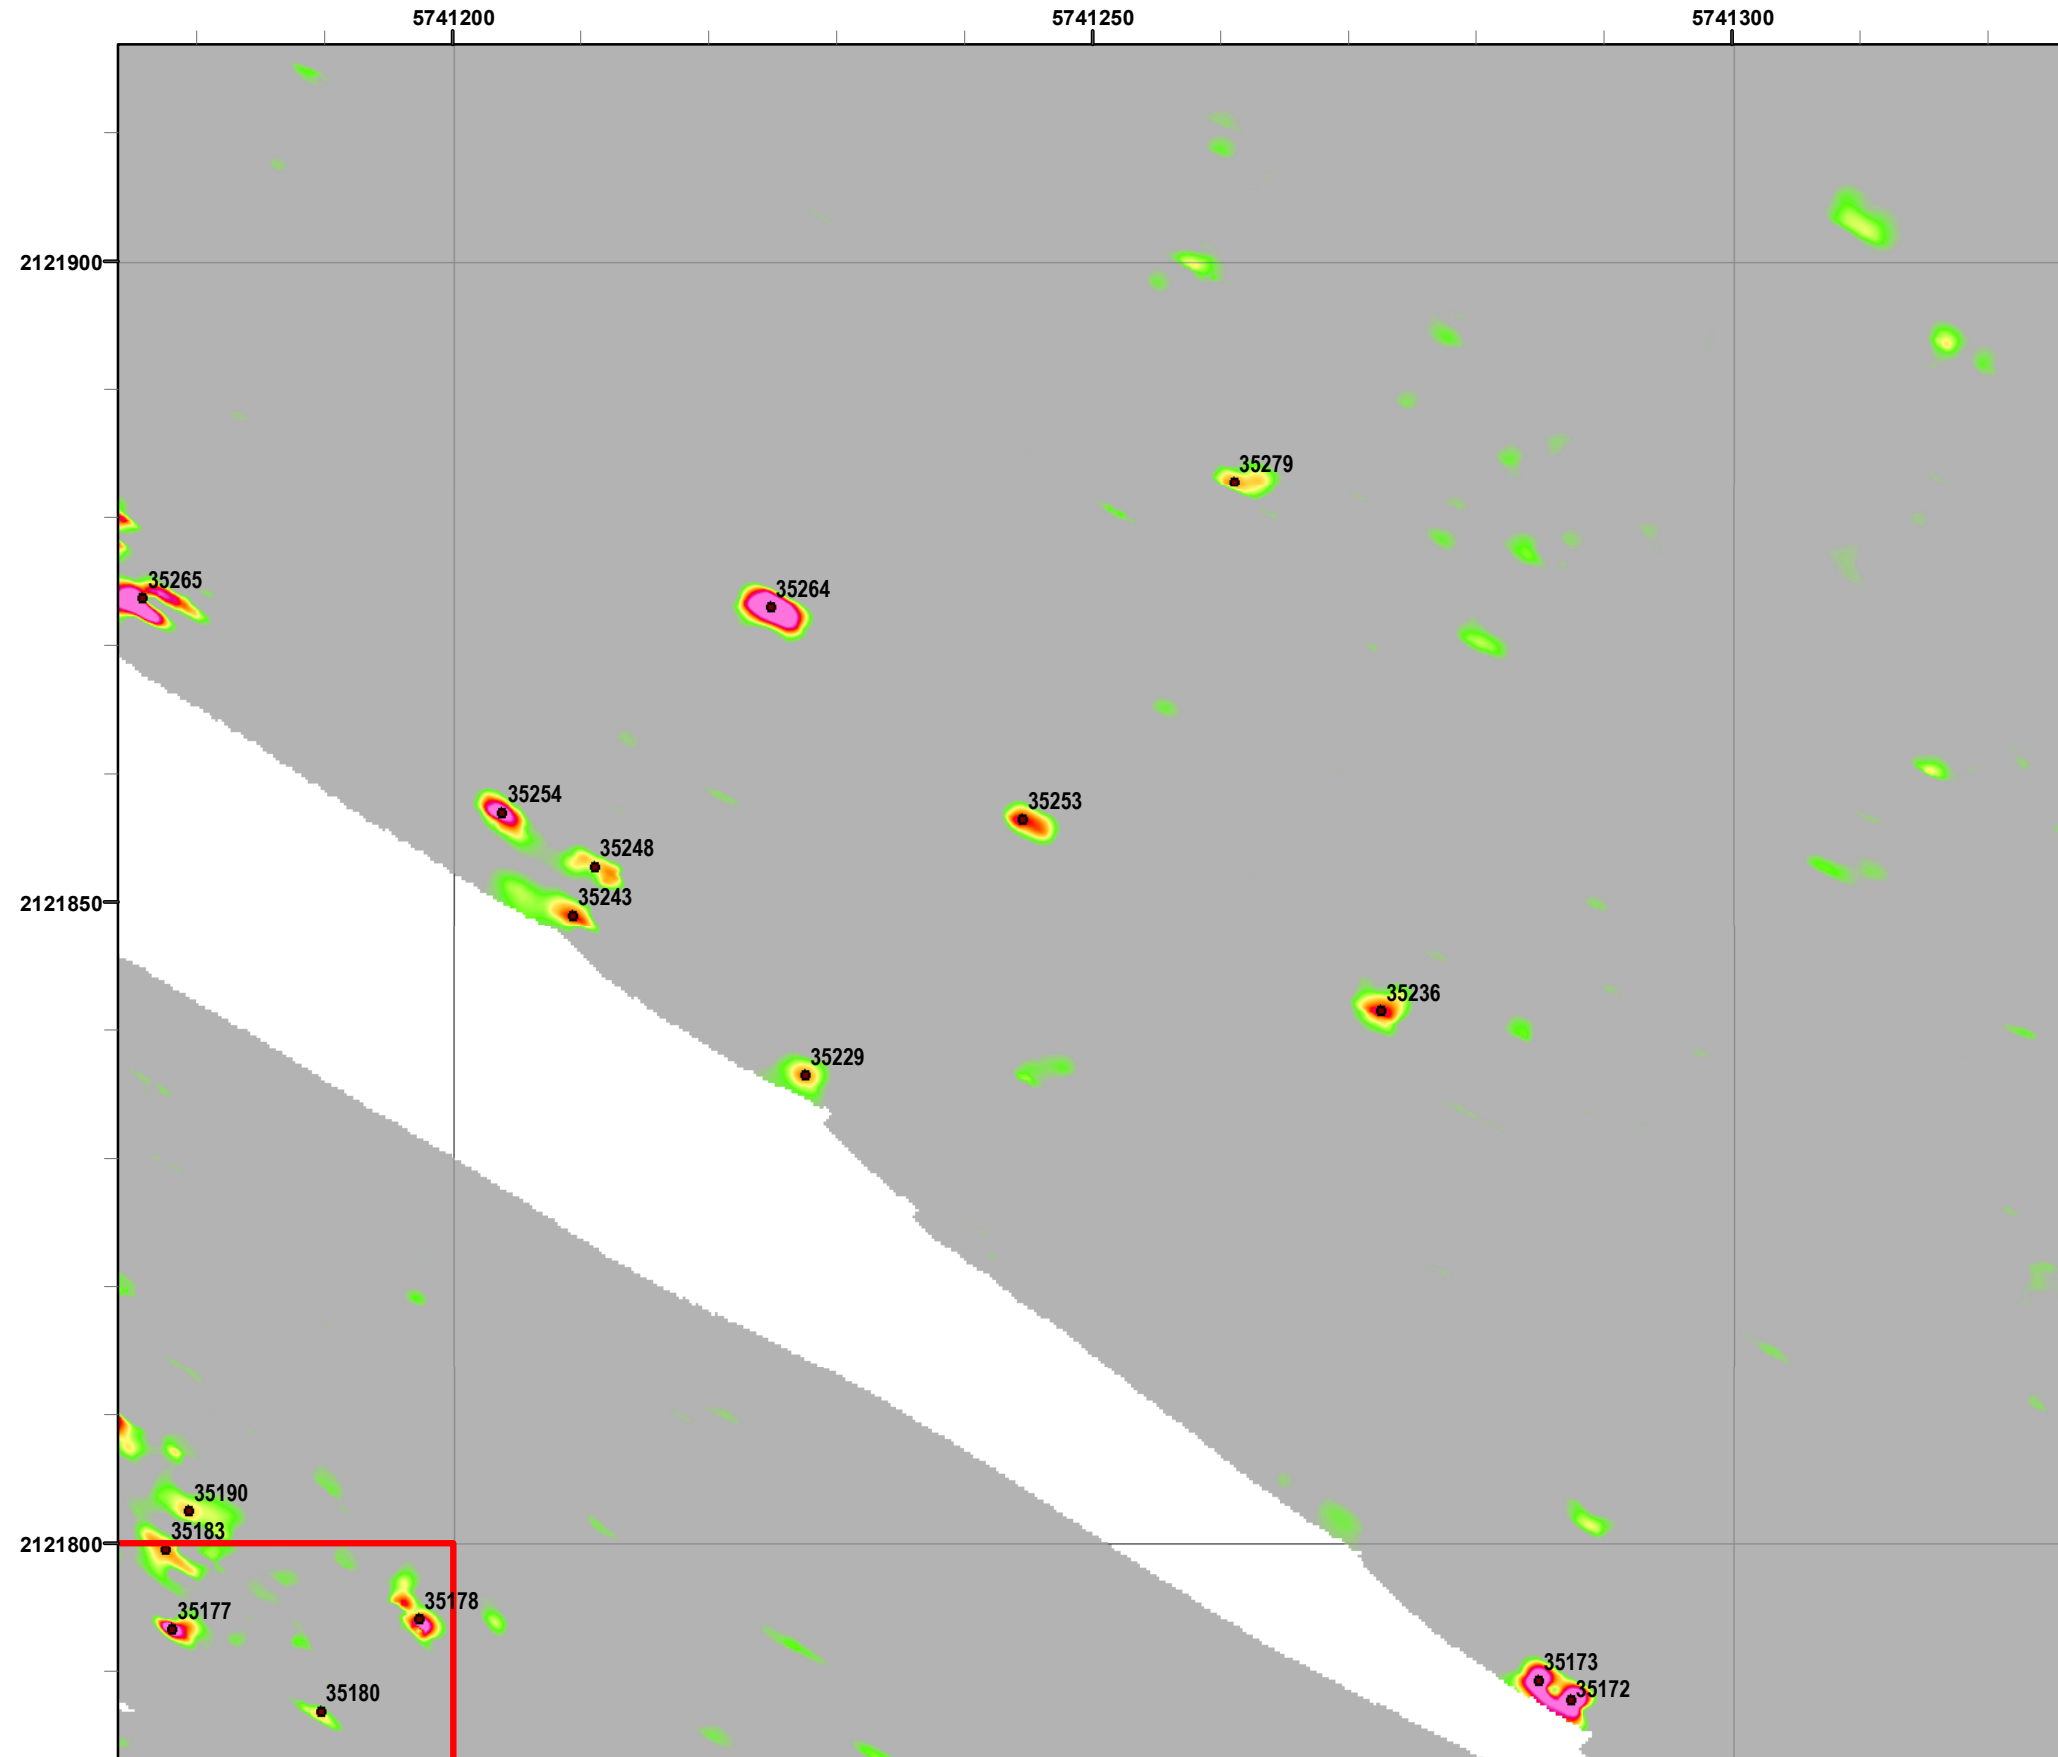

Document Path: Z:\GIS\PROJECTS\ENM\FIord\095956_GIS\Projects\Interim Action Ranges\IRACR\Appendix F\F1K-1_IAR_R47_Verification_DGM_Mapbook.mxd

Legend

Grid B2J618

- 35027 Target Location
- Special Case Area and Non-Completed Work Areas
- ▬ Interim Action Ranges MRA
- ▬ Major Road