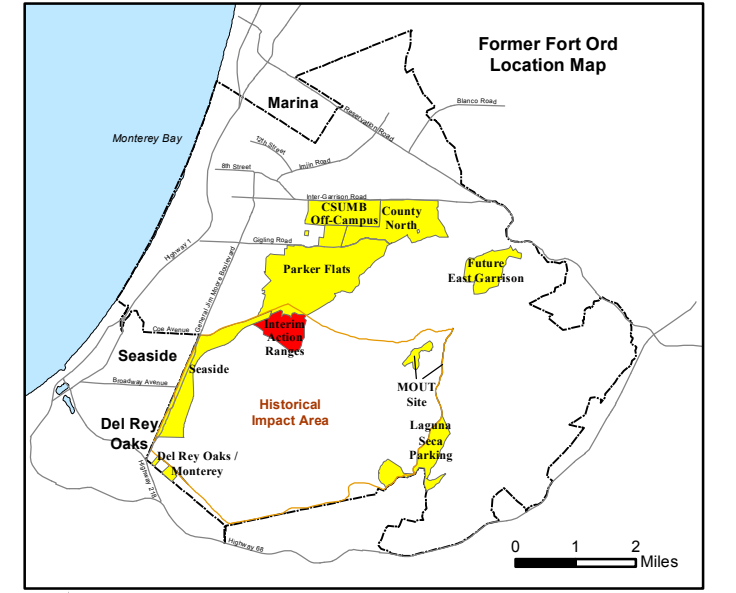

Legend Grid B2J7I2

- 35027 Target Location
- Special Case Area and Non-Completed Work Areas
- Interim Action Ranges MRA
- Major Road