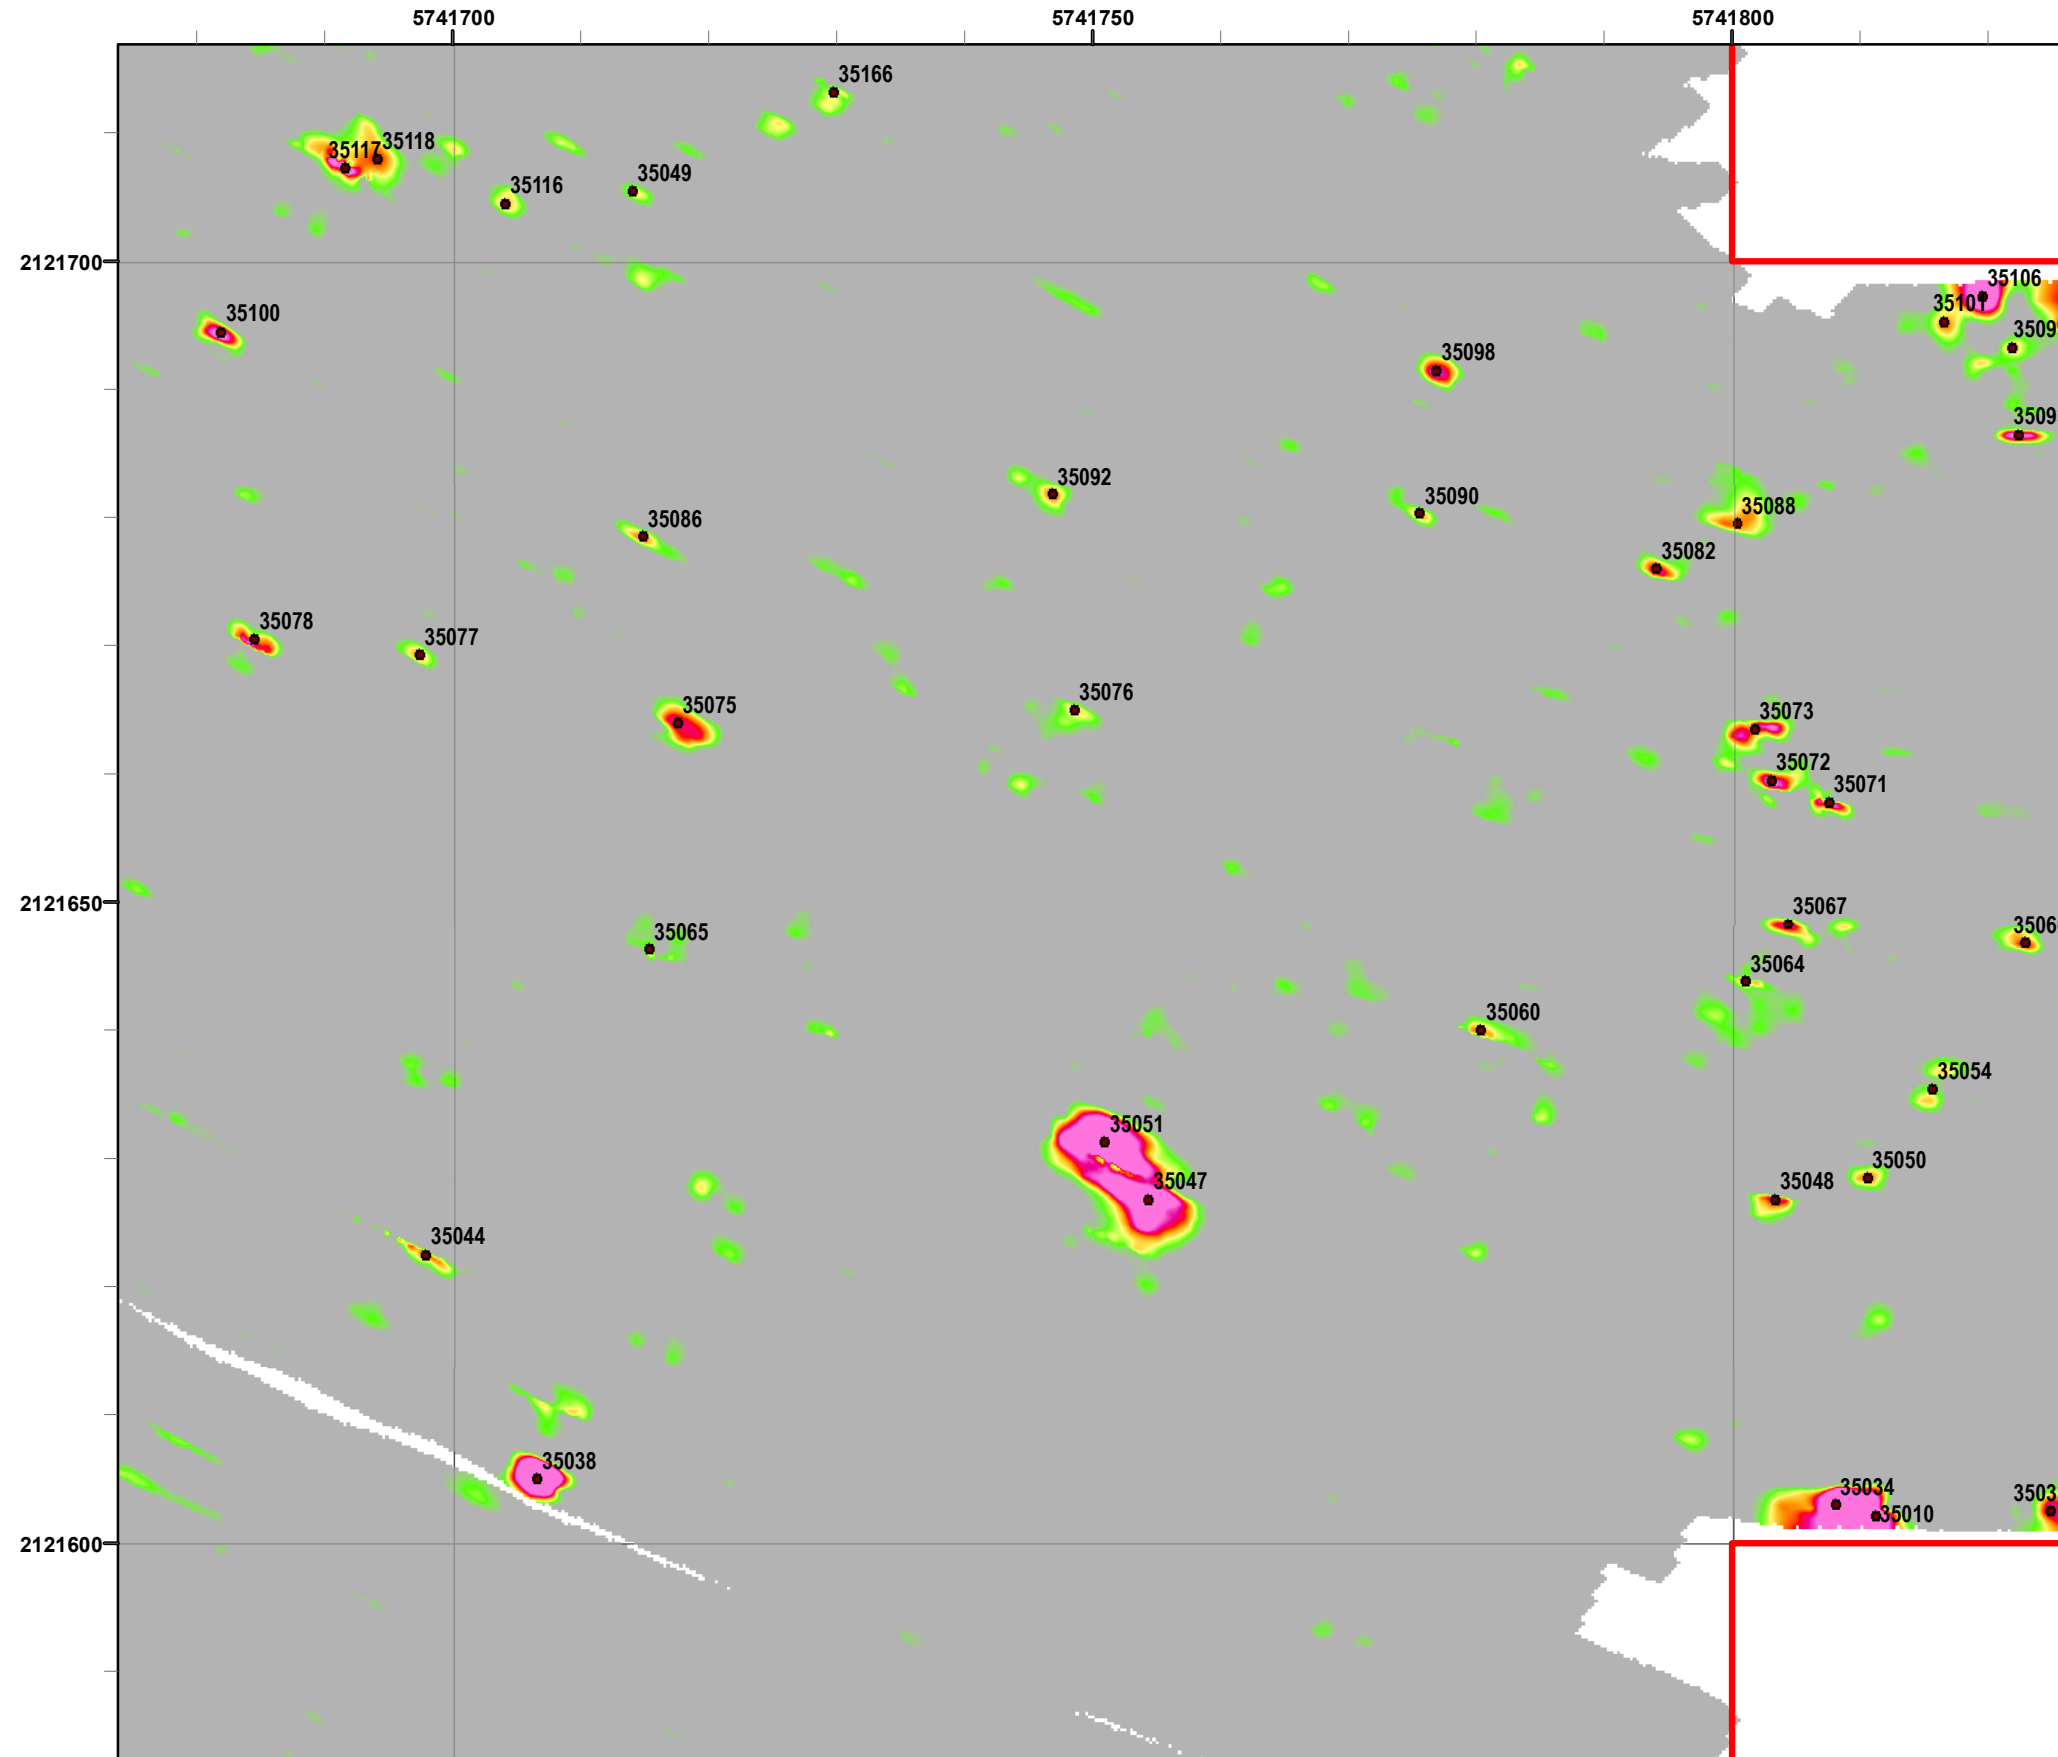

Legend

Grid B2J7G3

- 35027 Target Location
- Special Case Area and Non-Completed Work Areas
- --- Interim Action Ranges MRA
- Major Road