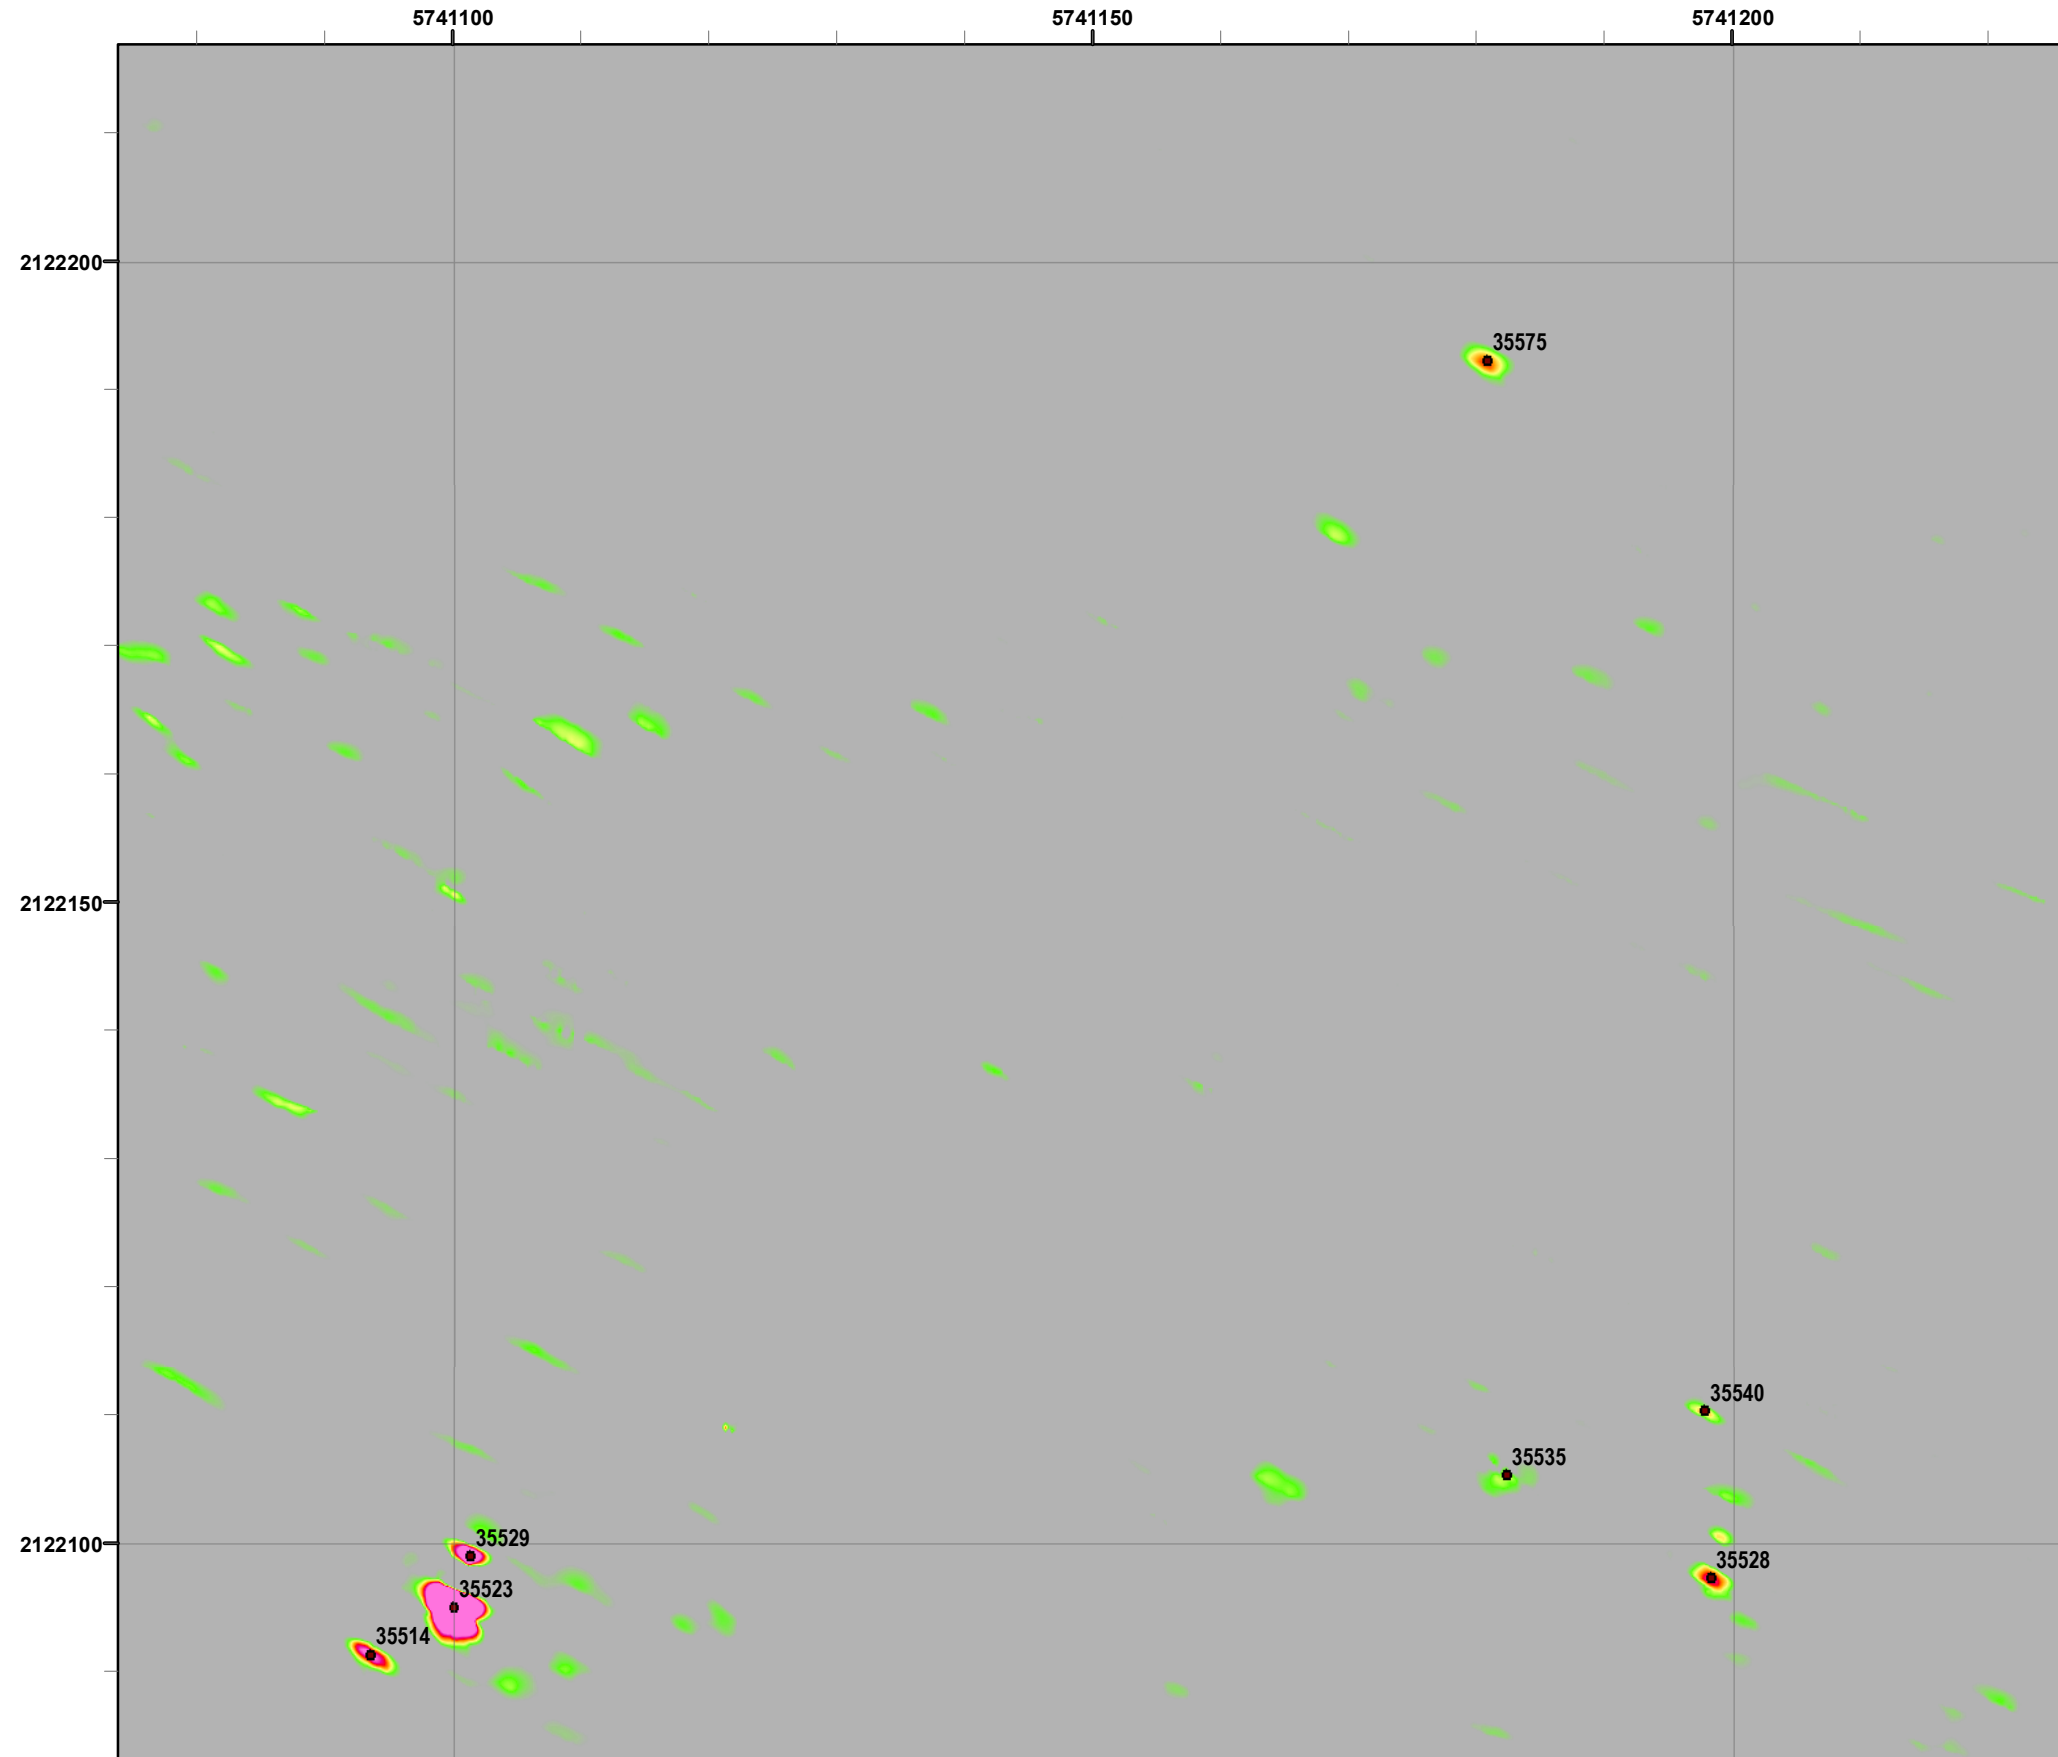

Legend

Grid C2A6B7

- 35027 Target Location
- Special Case Area and Non-Completed Work Areas
- ▬ Interim Action Ranges MRA
- ▬ Major Road

State Plane California IV, NAD 1983 (U.S. Survey Foot)

Interim Action Ranges MRA
Range 47 SCA
Verification
DGM Mapbook
FORA ESCA RP
Monterey County, California