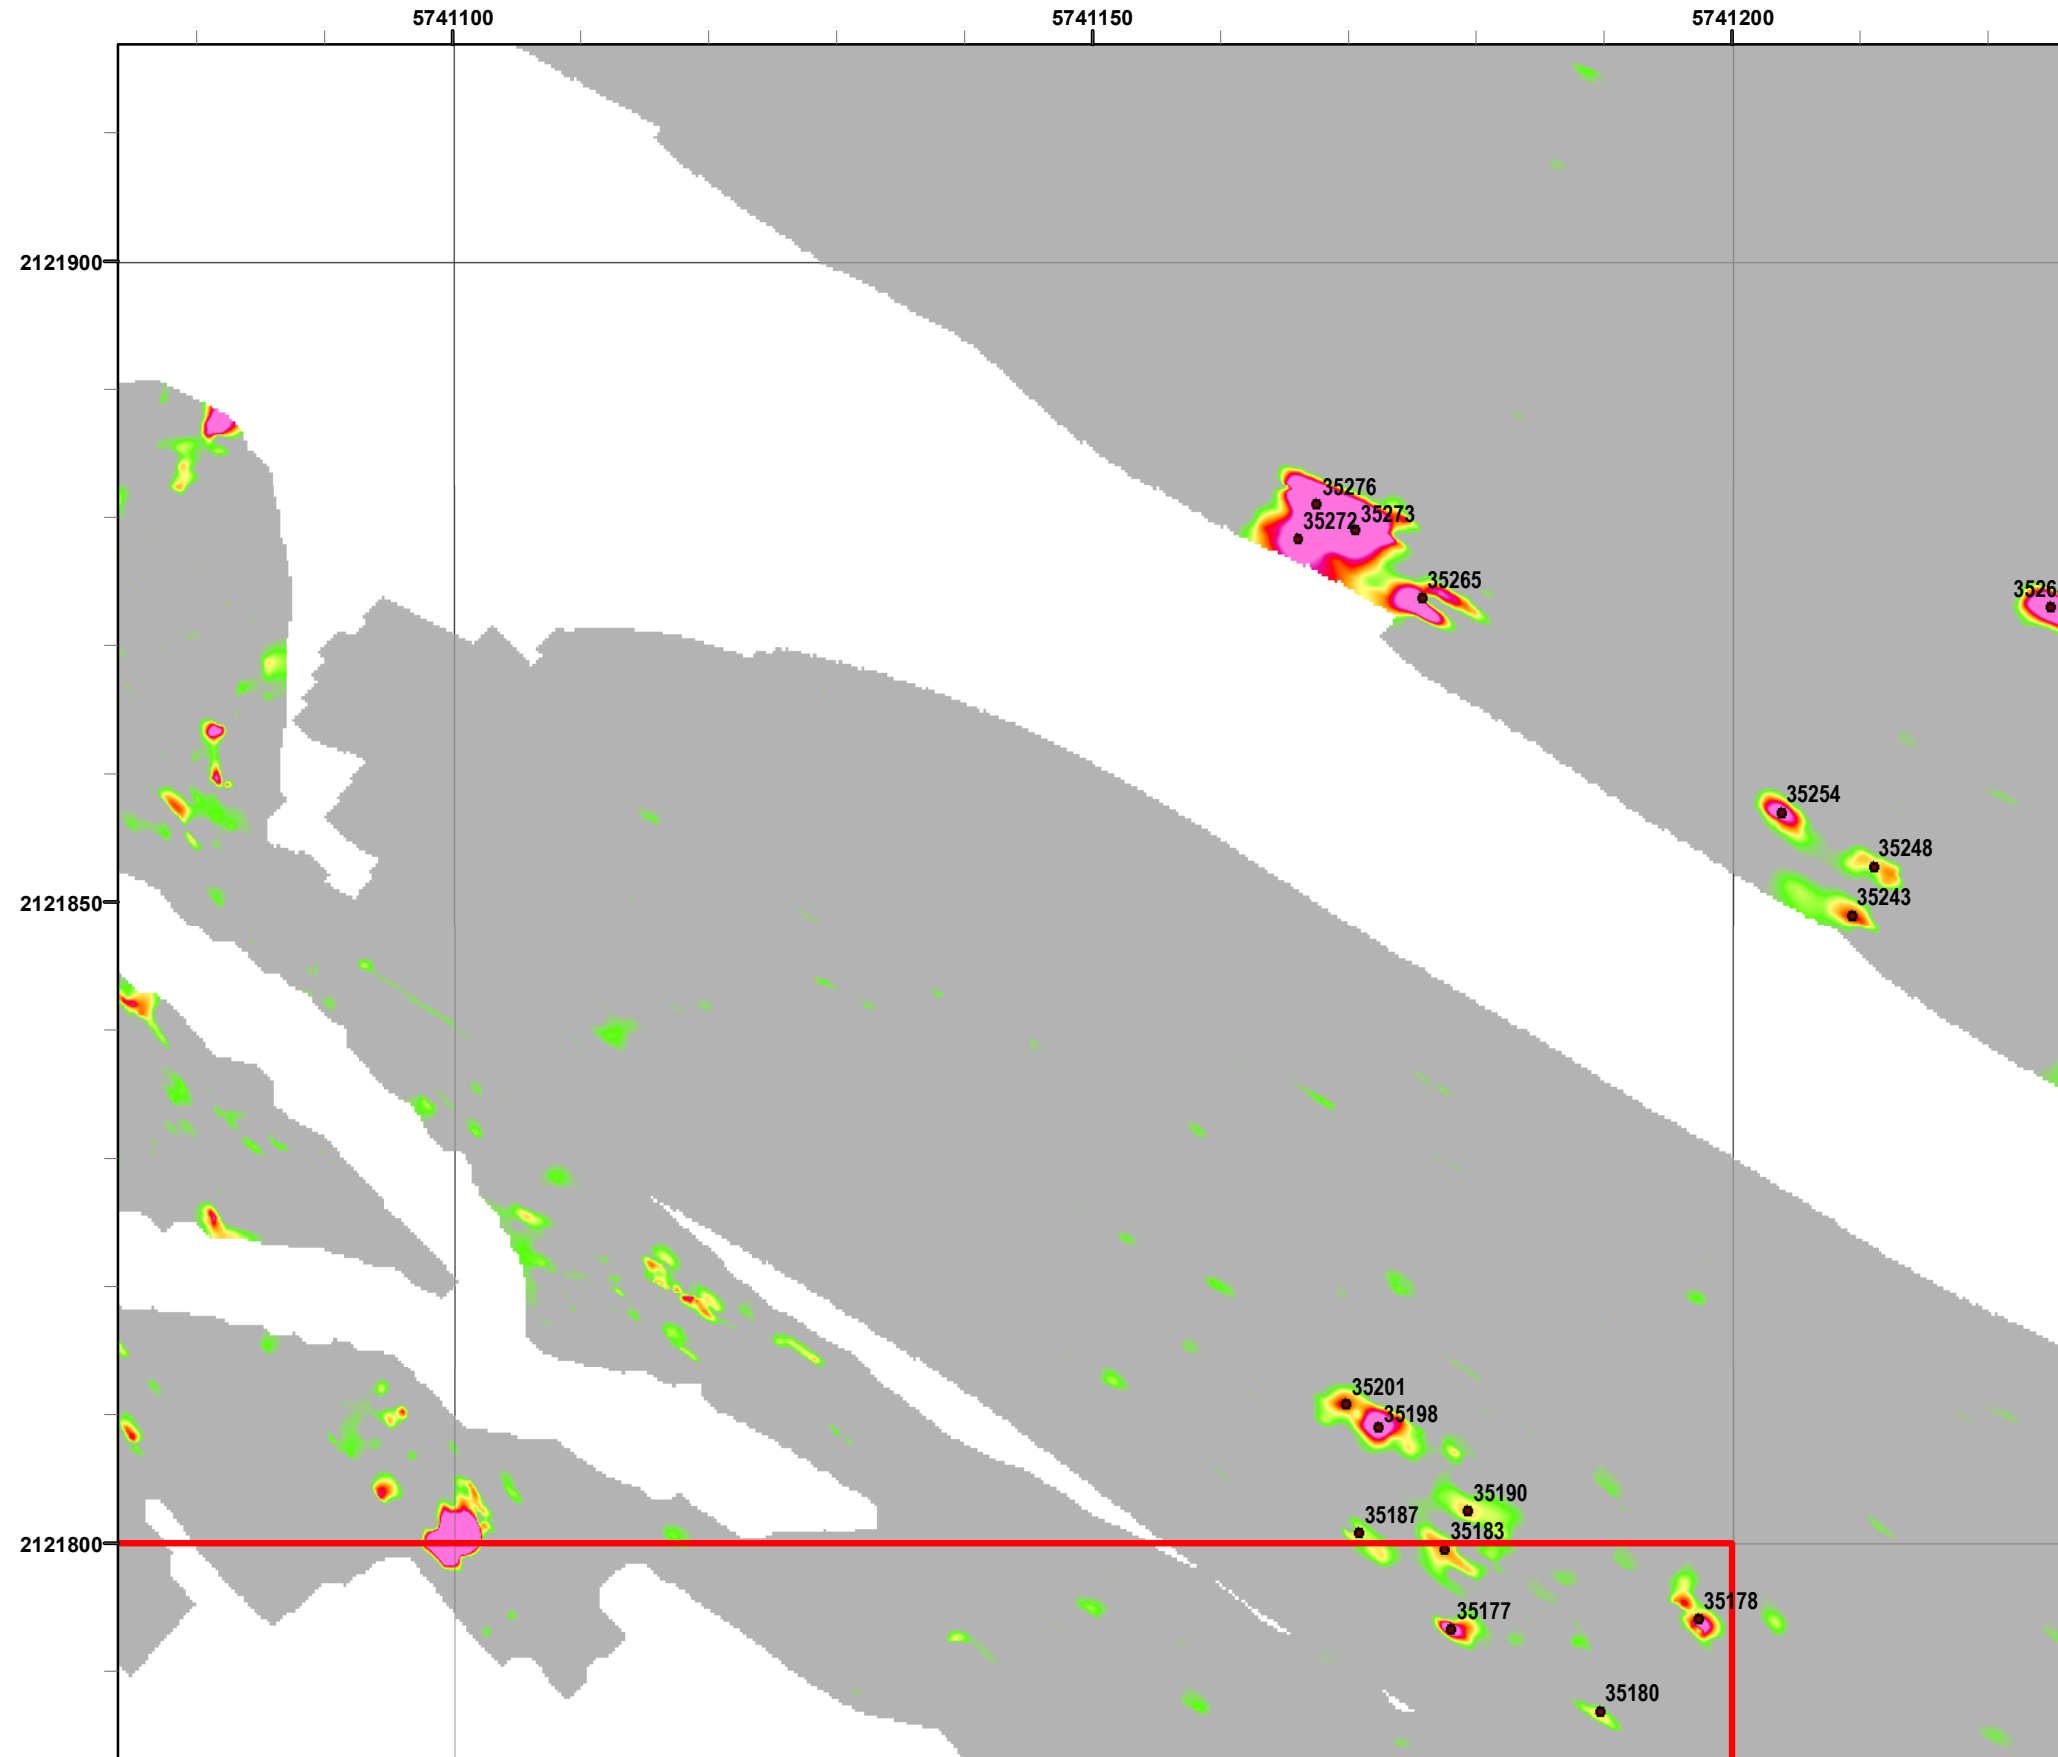

Legend

Grid B2J617

- 35027 Target Location
- Special Case Area and Non-Completed Work Areas
- --- Interim Action Ranges MRA
- Major Road