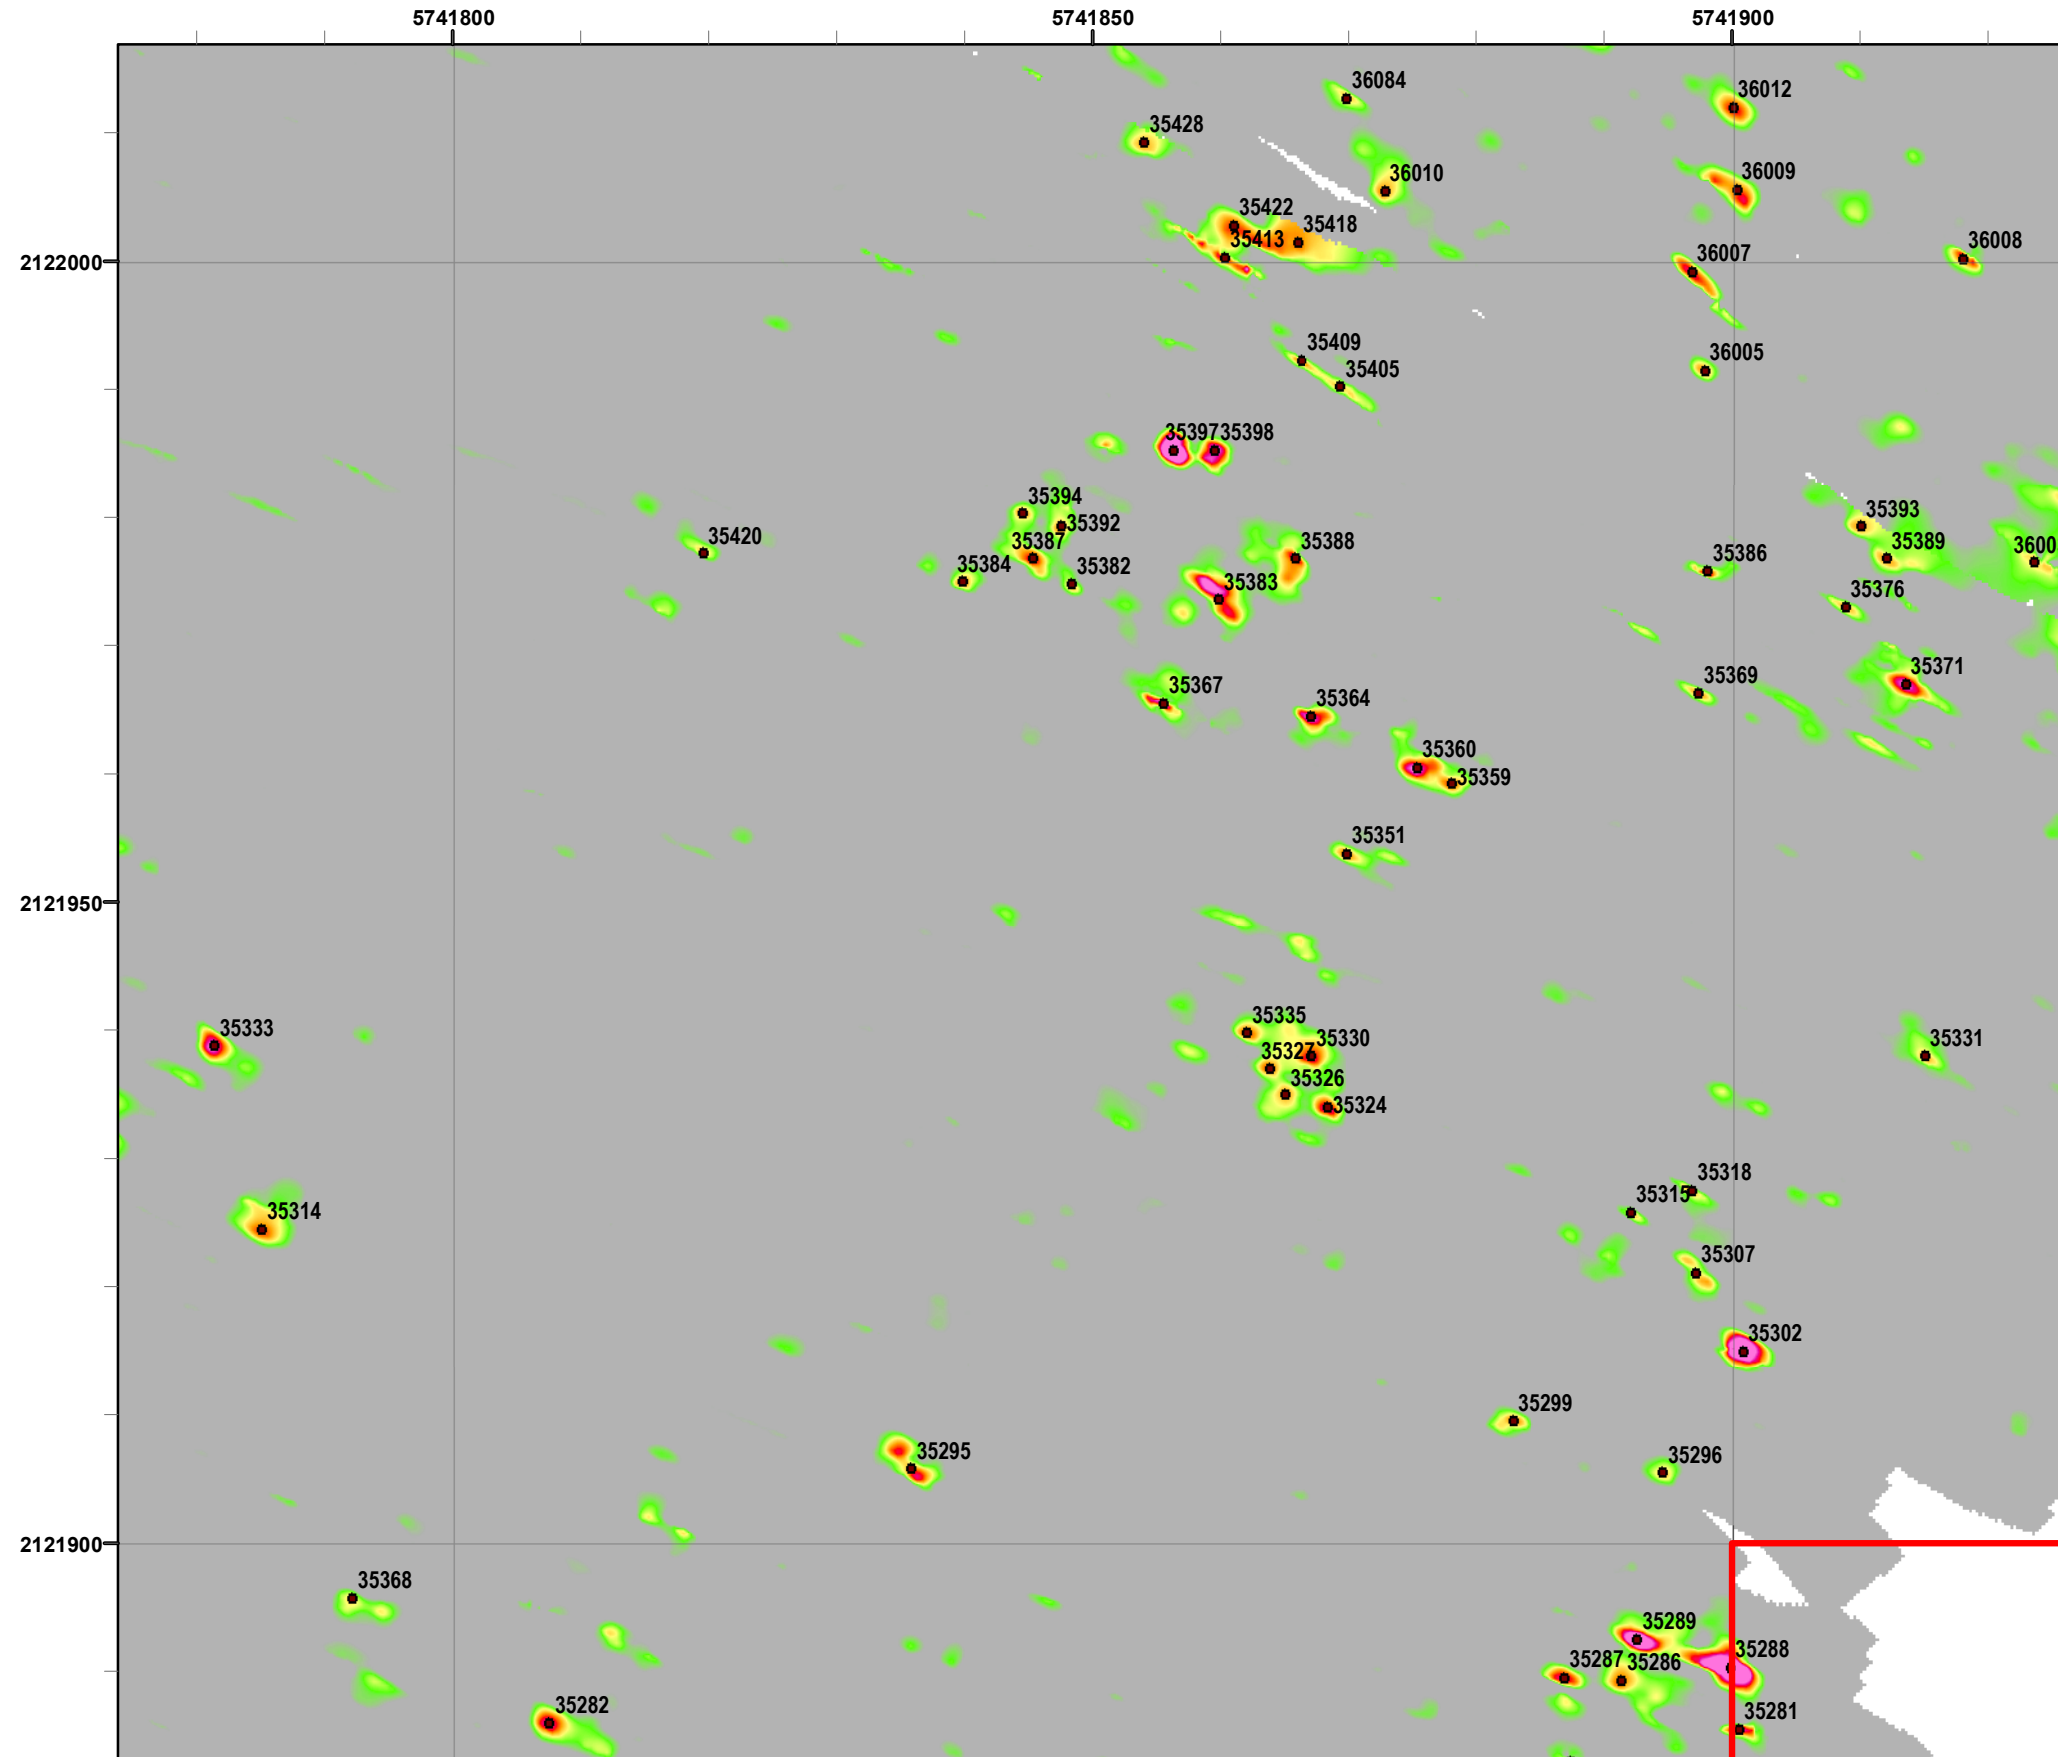

Legend

Grid B2J7J3

- 35027 Target Location
- Special Case Area and Non-Completed Work Areas
- ▬ Interim Action Ranges MRA
- ▬ Major Road

State Plane California IV, NAD 1983 (U.S. Survey Foot)

Interim Action Ranges MRA
Range 47 SCA
Verification
DGM Mapbook
 FORA ESCA RP
 Monterey County, California