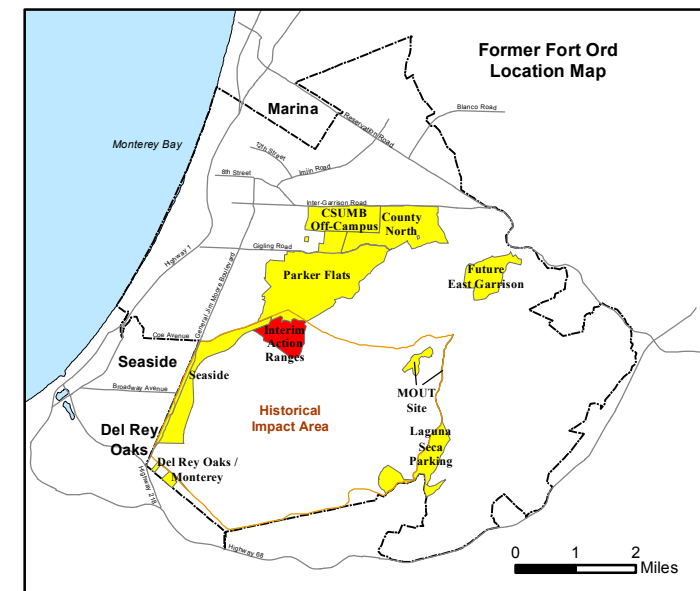

State Plane California IV, NAD 1983 (U.S. Survey Foot)

Interim Action Ranges MRA
Range 47 SCA
Verification
DGM Mapbook
 FORA ESCA RP
 Monterey County, California

Legend

Grid C2A6C6

- 35027 Target Location
- Special Case Area and Non-Completed Work Areas
- Interim Action Ranges MRA
- Major Road