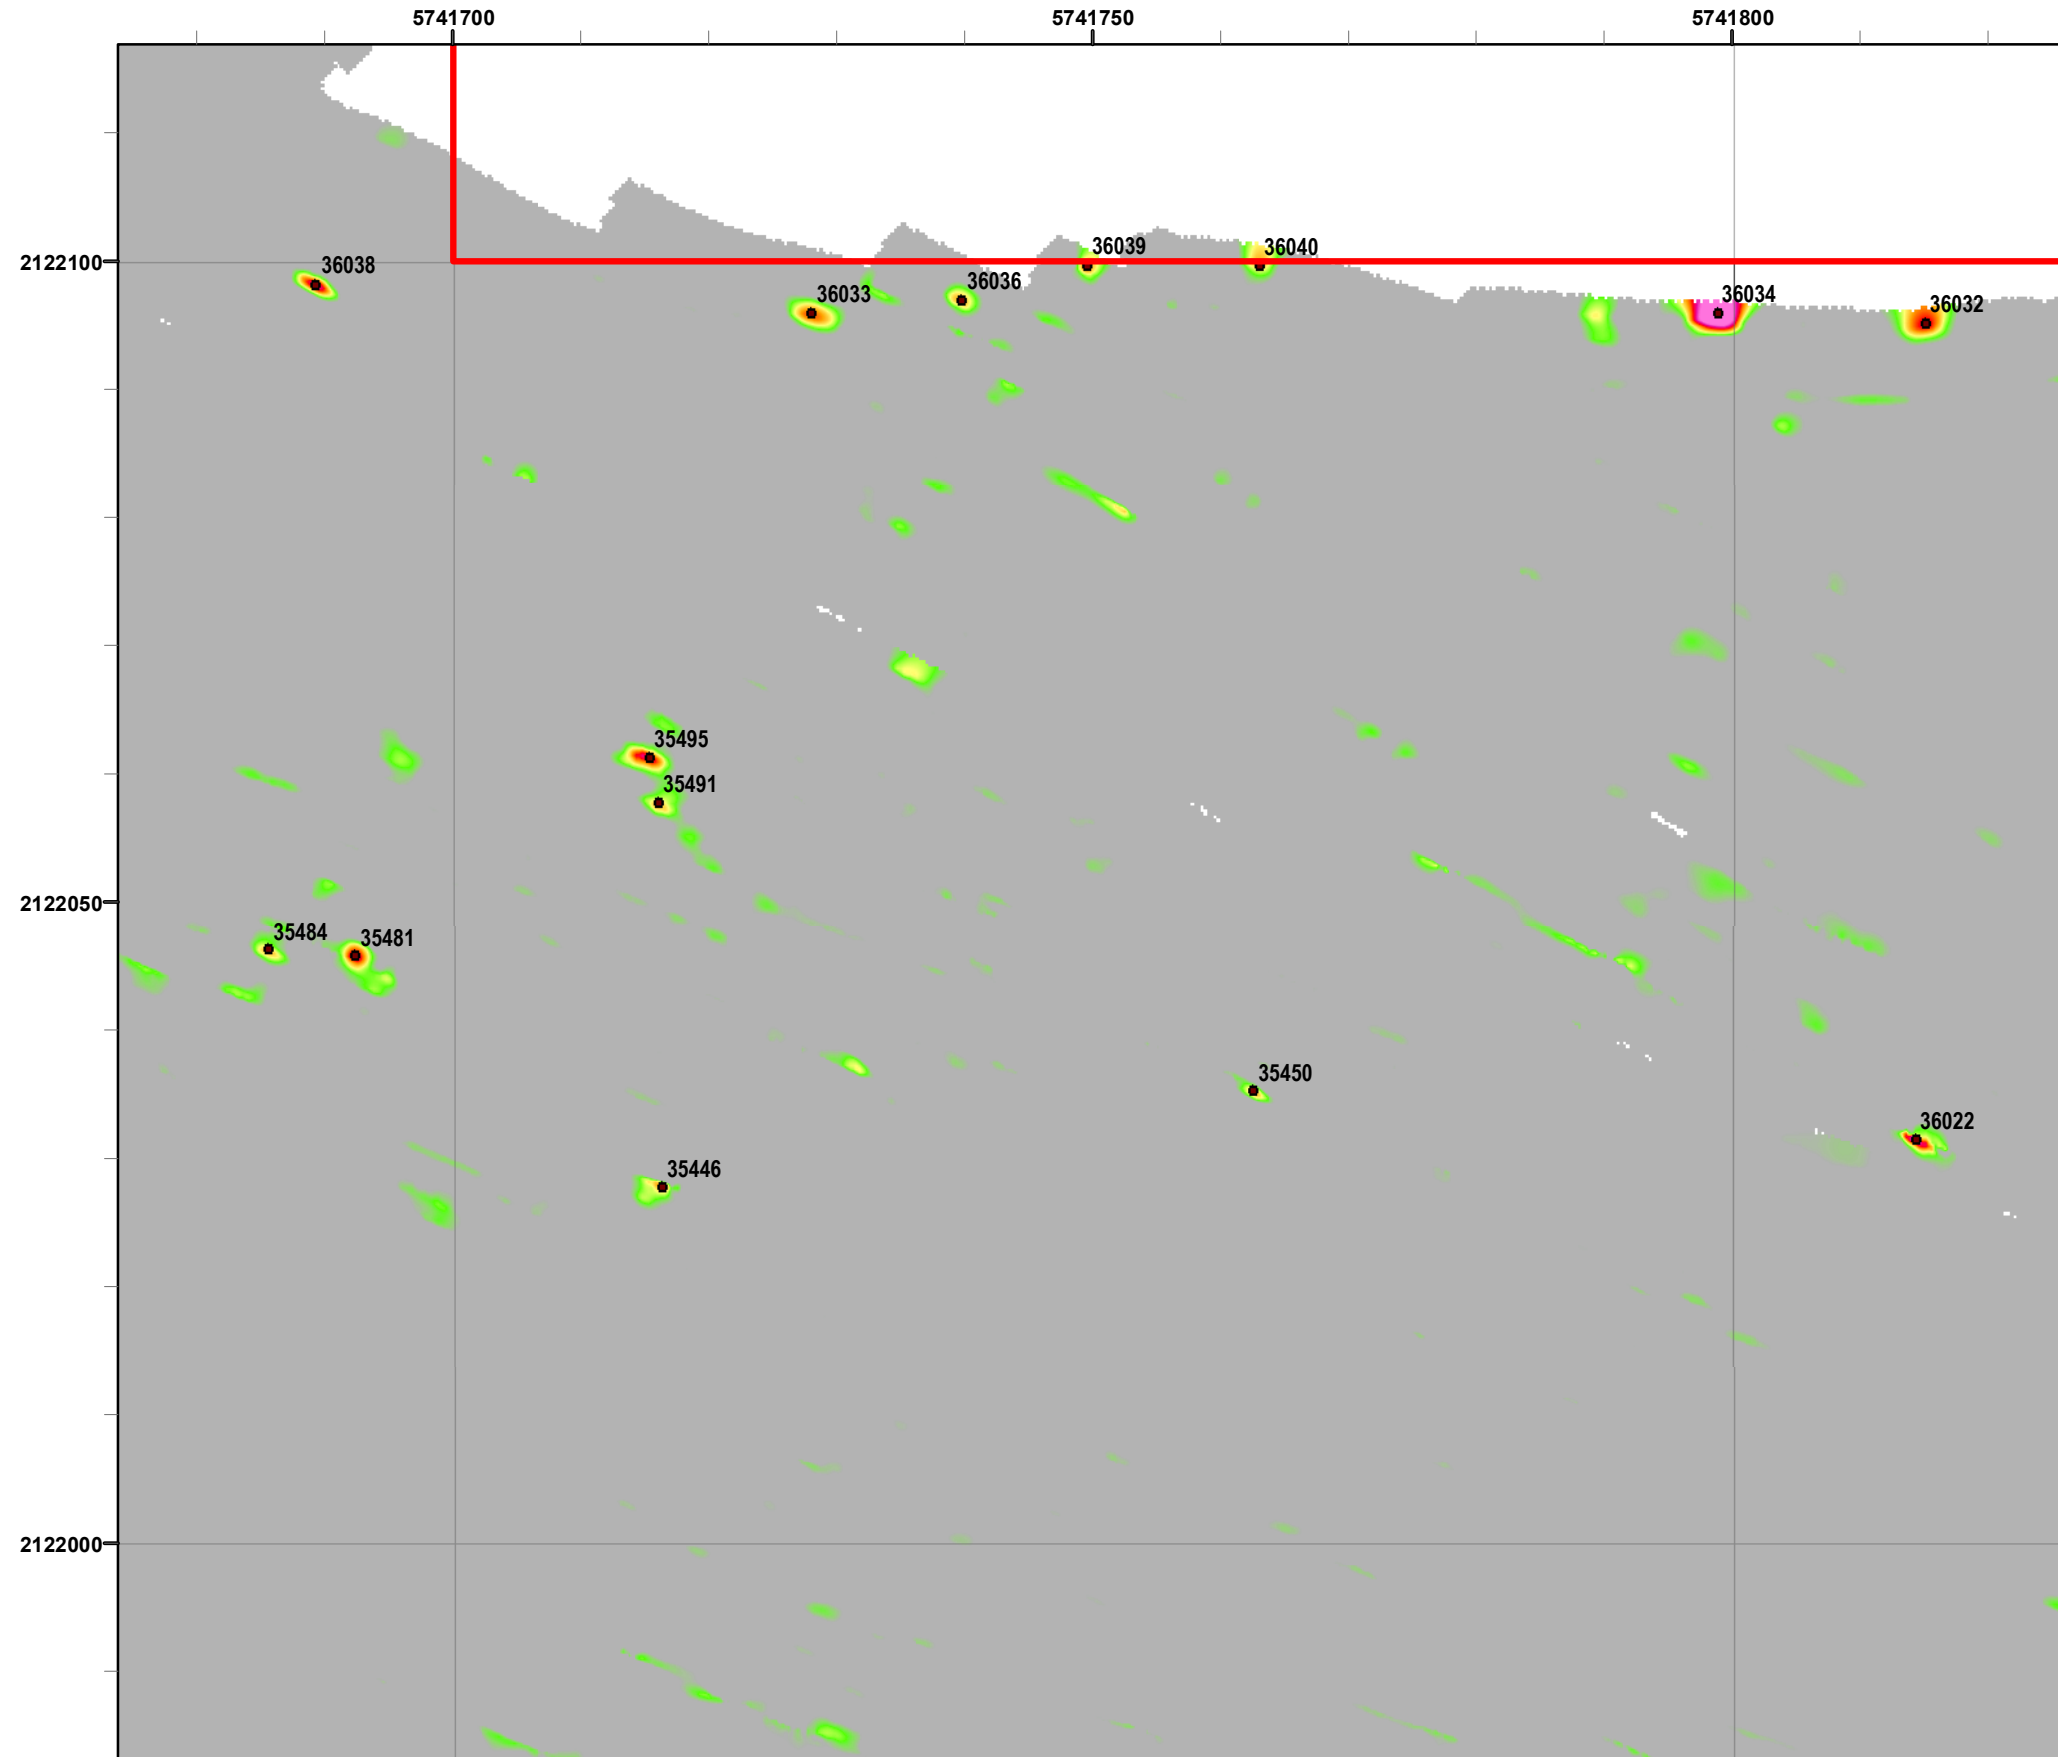

Legend

Grid C2A7A2

- 35027 Target Location
- Special Case Area and Non-Completed Work Areas
- ▬ Interim Action Ranges MRA
- ▬ Major Road

State Plane California IV, NAD 1983 (U.S. Survey Foot)

Interim Action Ranges MRA
Range 47 SCA
Verification
DGM Mapbook
 FORA ESCA RP
 Monterey County, California