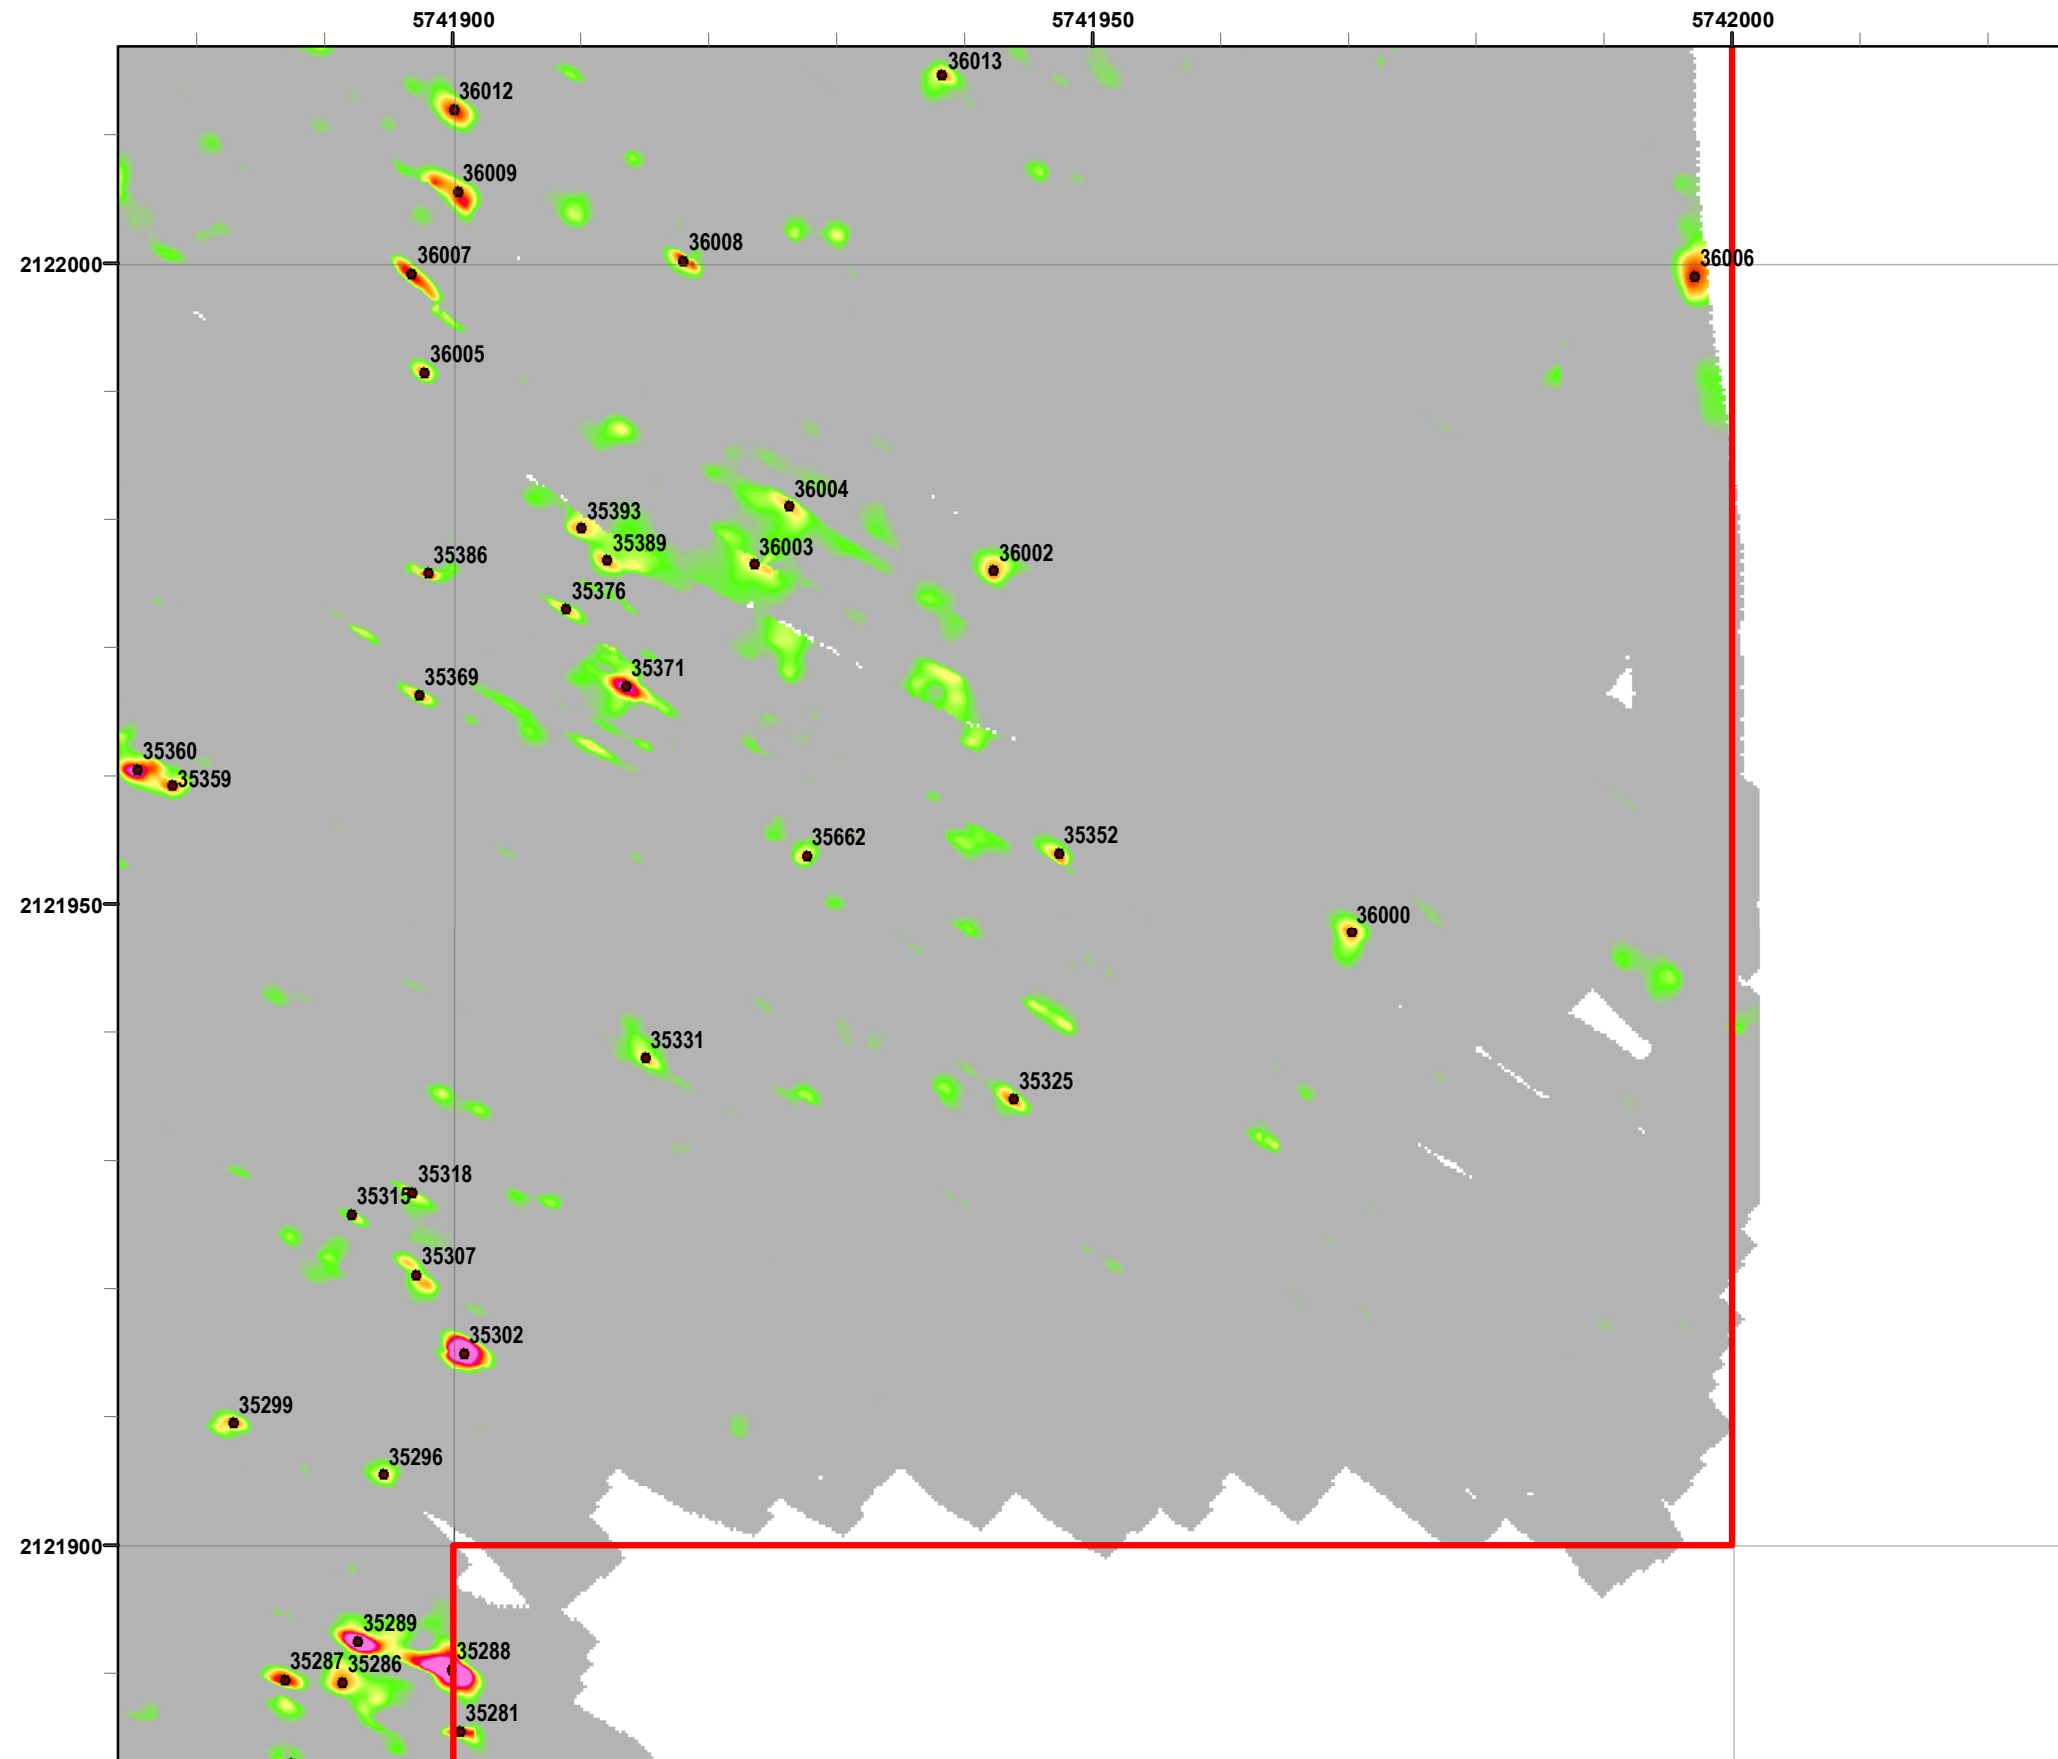

Legend

Grid B2J7J4

- 35027 Target Location
- Special Case Area and Non-Completed Work Areas
- ▬ Interim Action Ranges MRA
- ▬ Major Road

State Plane California IV, NAD 1983 (U.S. Survey Foot)

Interim Action Ranges MRA
Range 47 SCA
Verification
DGM Mapbook
 FORA ESCA RP
 Monterey County, California