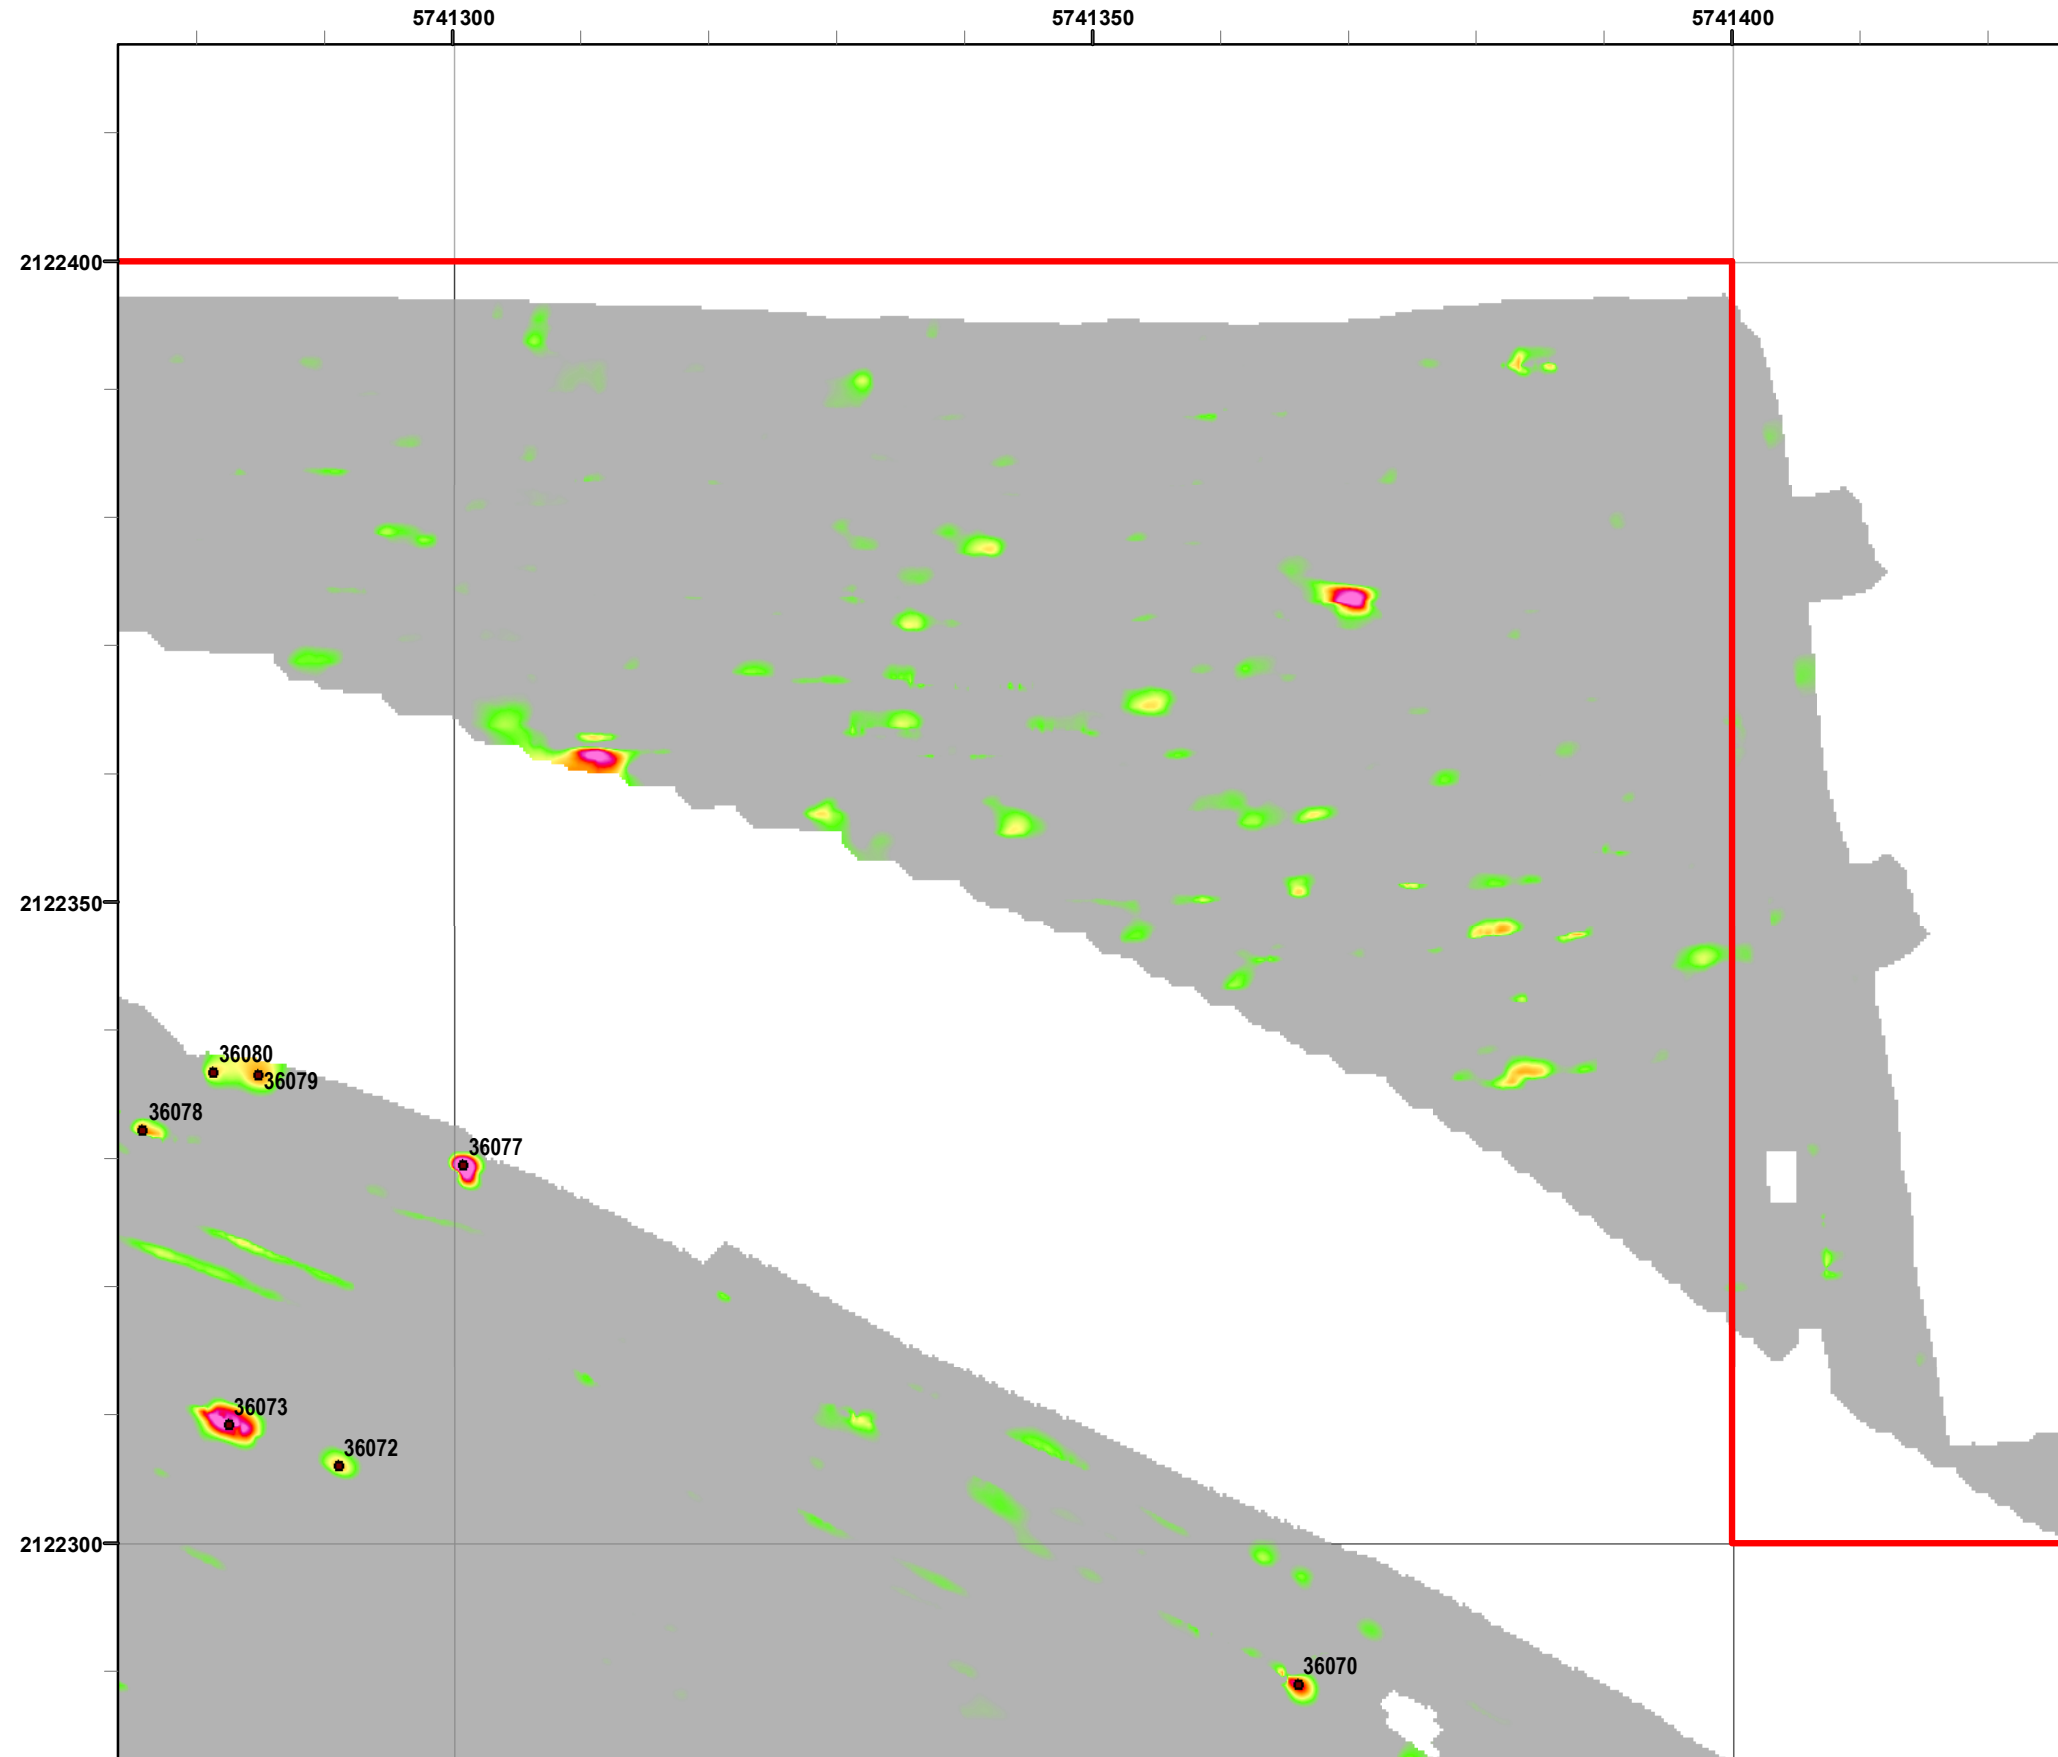

Legend

Grid C2A6D9

- 35027 Target Location
- Special Case Area and Non-Completed Work Areas
- ▬ Interim Action Ranges MRA
- ▬ Major Road

State Plane California IV, NAD 1983 (U.S. Survey Foot)

Interim Action Ranges MRA
Range 47 SCA
Verification
DGM Mapbook
FORA ESCA RP
Monterey County, California