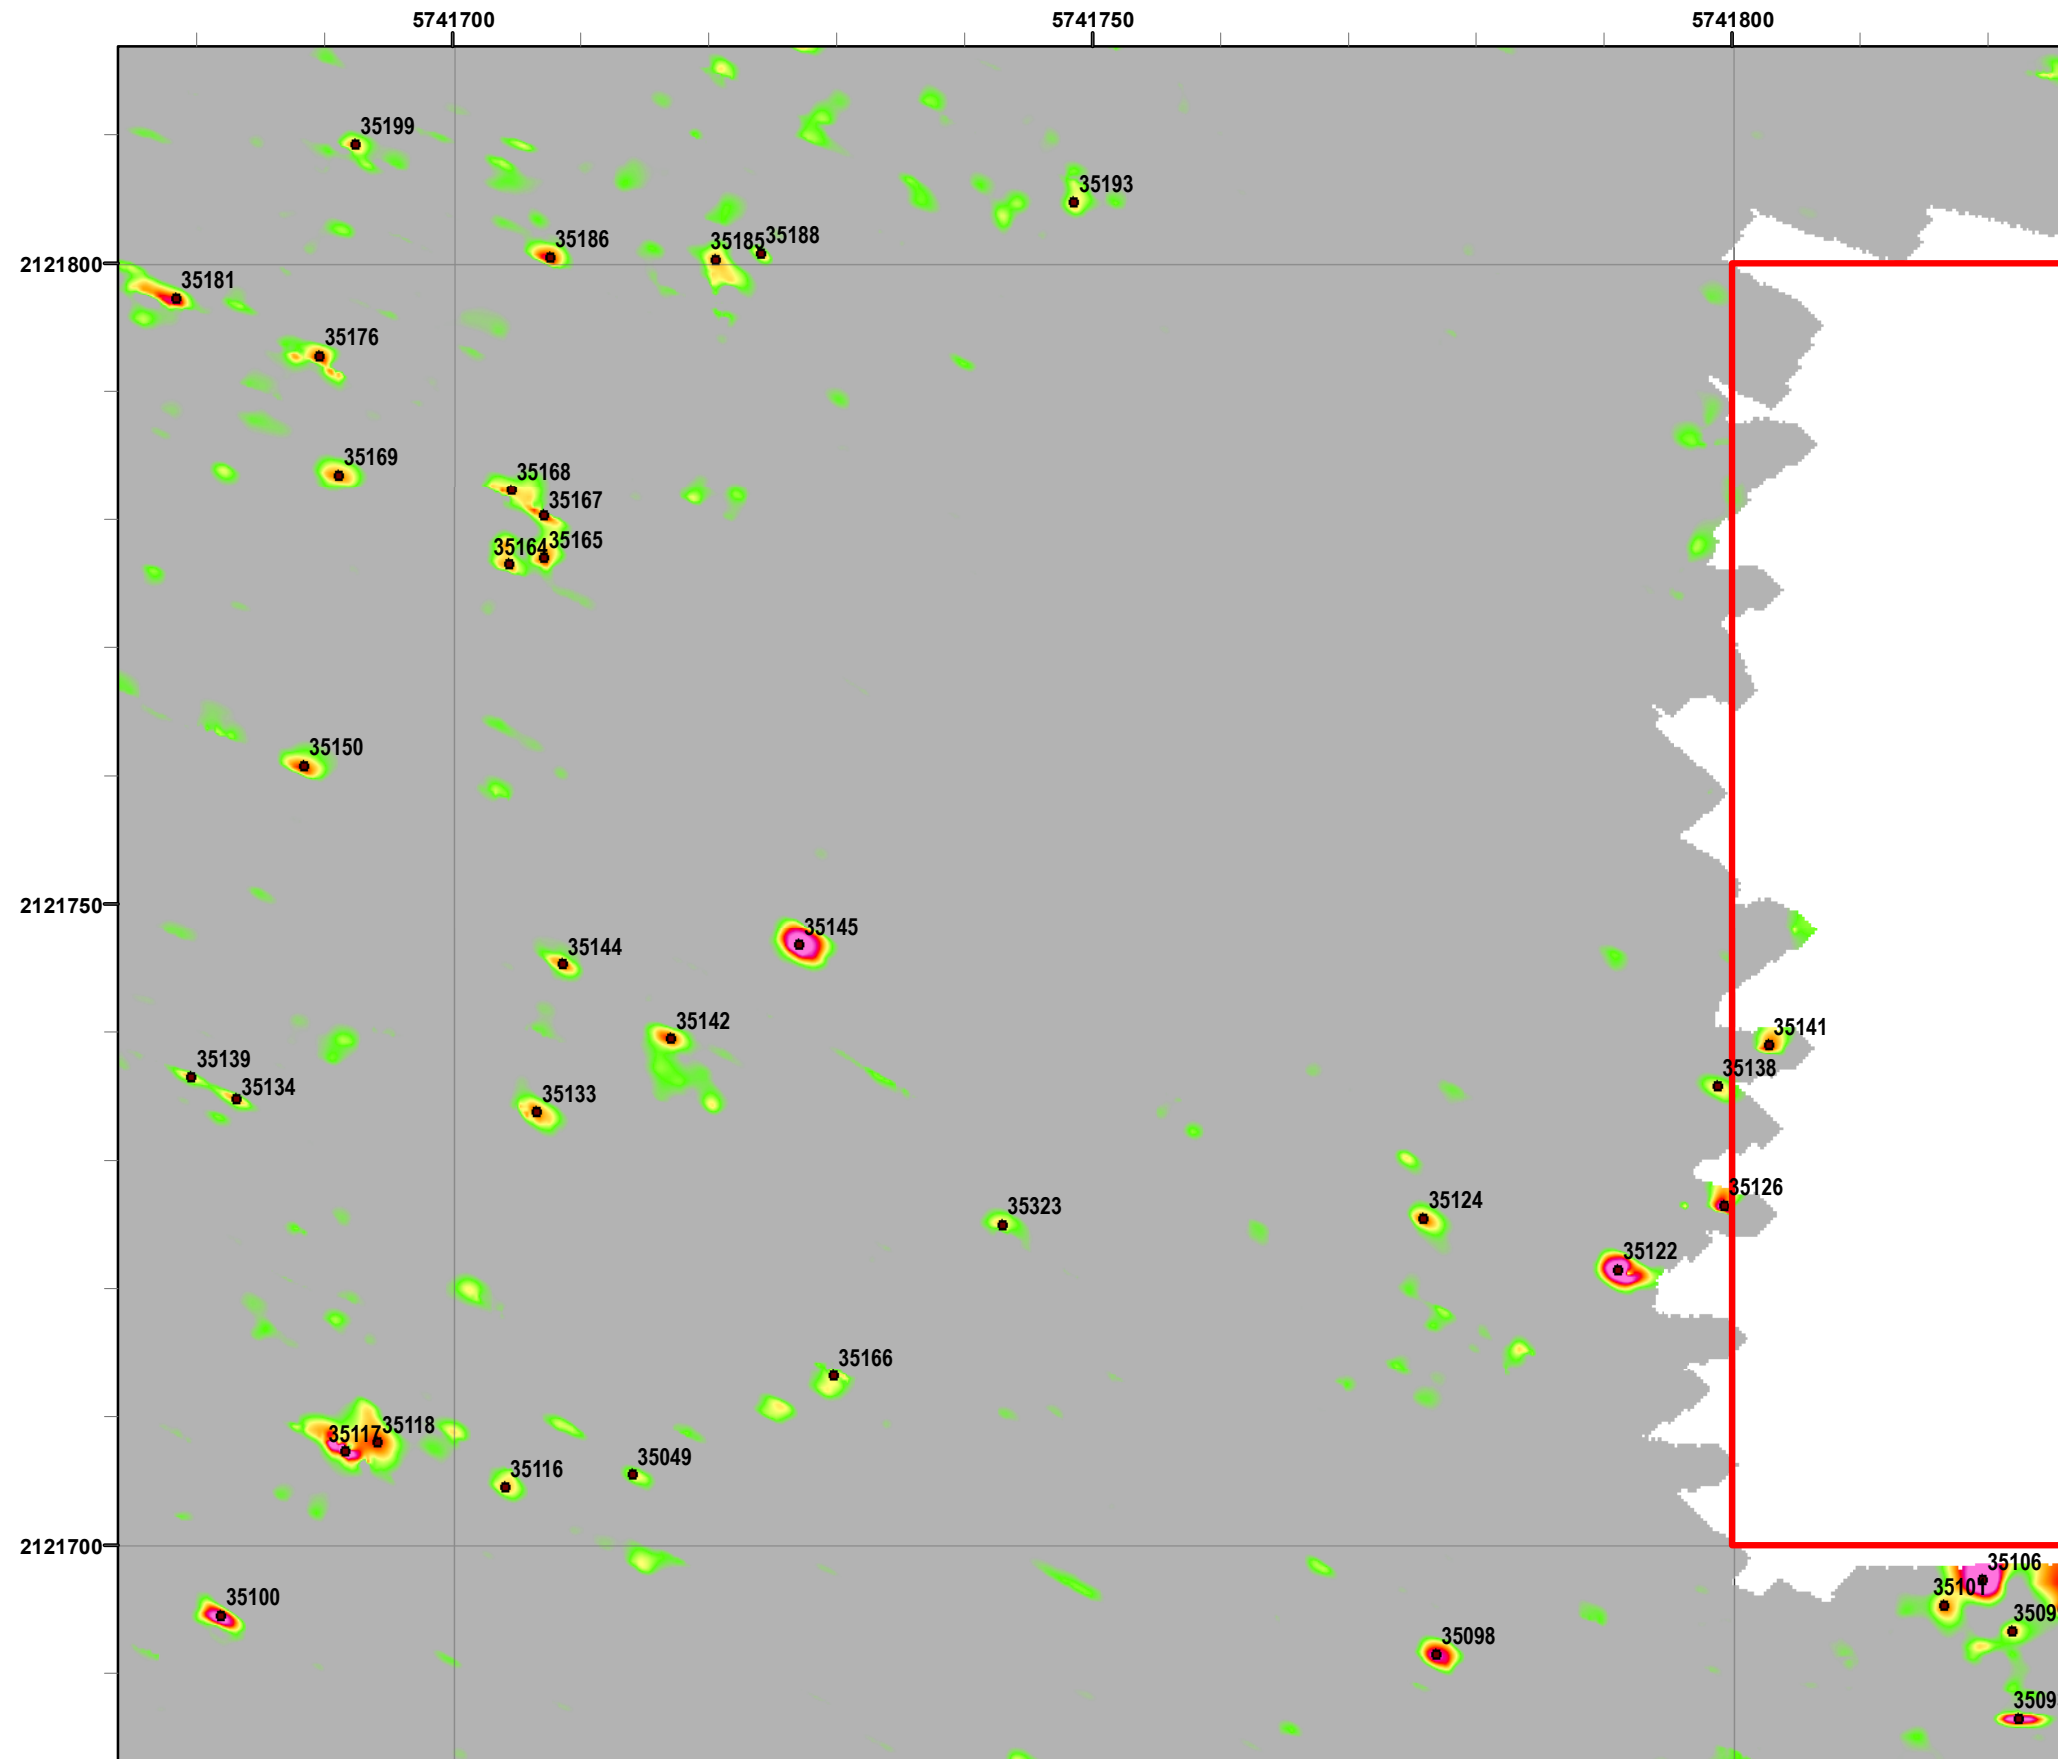

Legend

Grid B2J7H3

- 35027 Target Location
- Special Case Area and Non-Completed Work Areas
- ▬ Interim Action Ranges MRA
- ▬ Major Road

State Plane California IV, NAD 1983 (U.S. Survey Foot)

Interim Action Ranges MRA
Range 47 SCA
Verification
DGM Mapbook
FORA ESCA RP
Monterey County, California