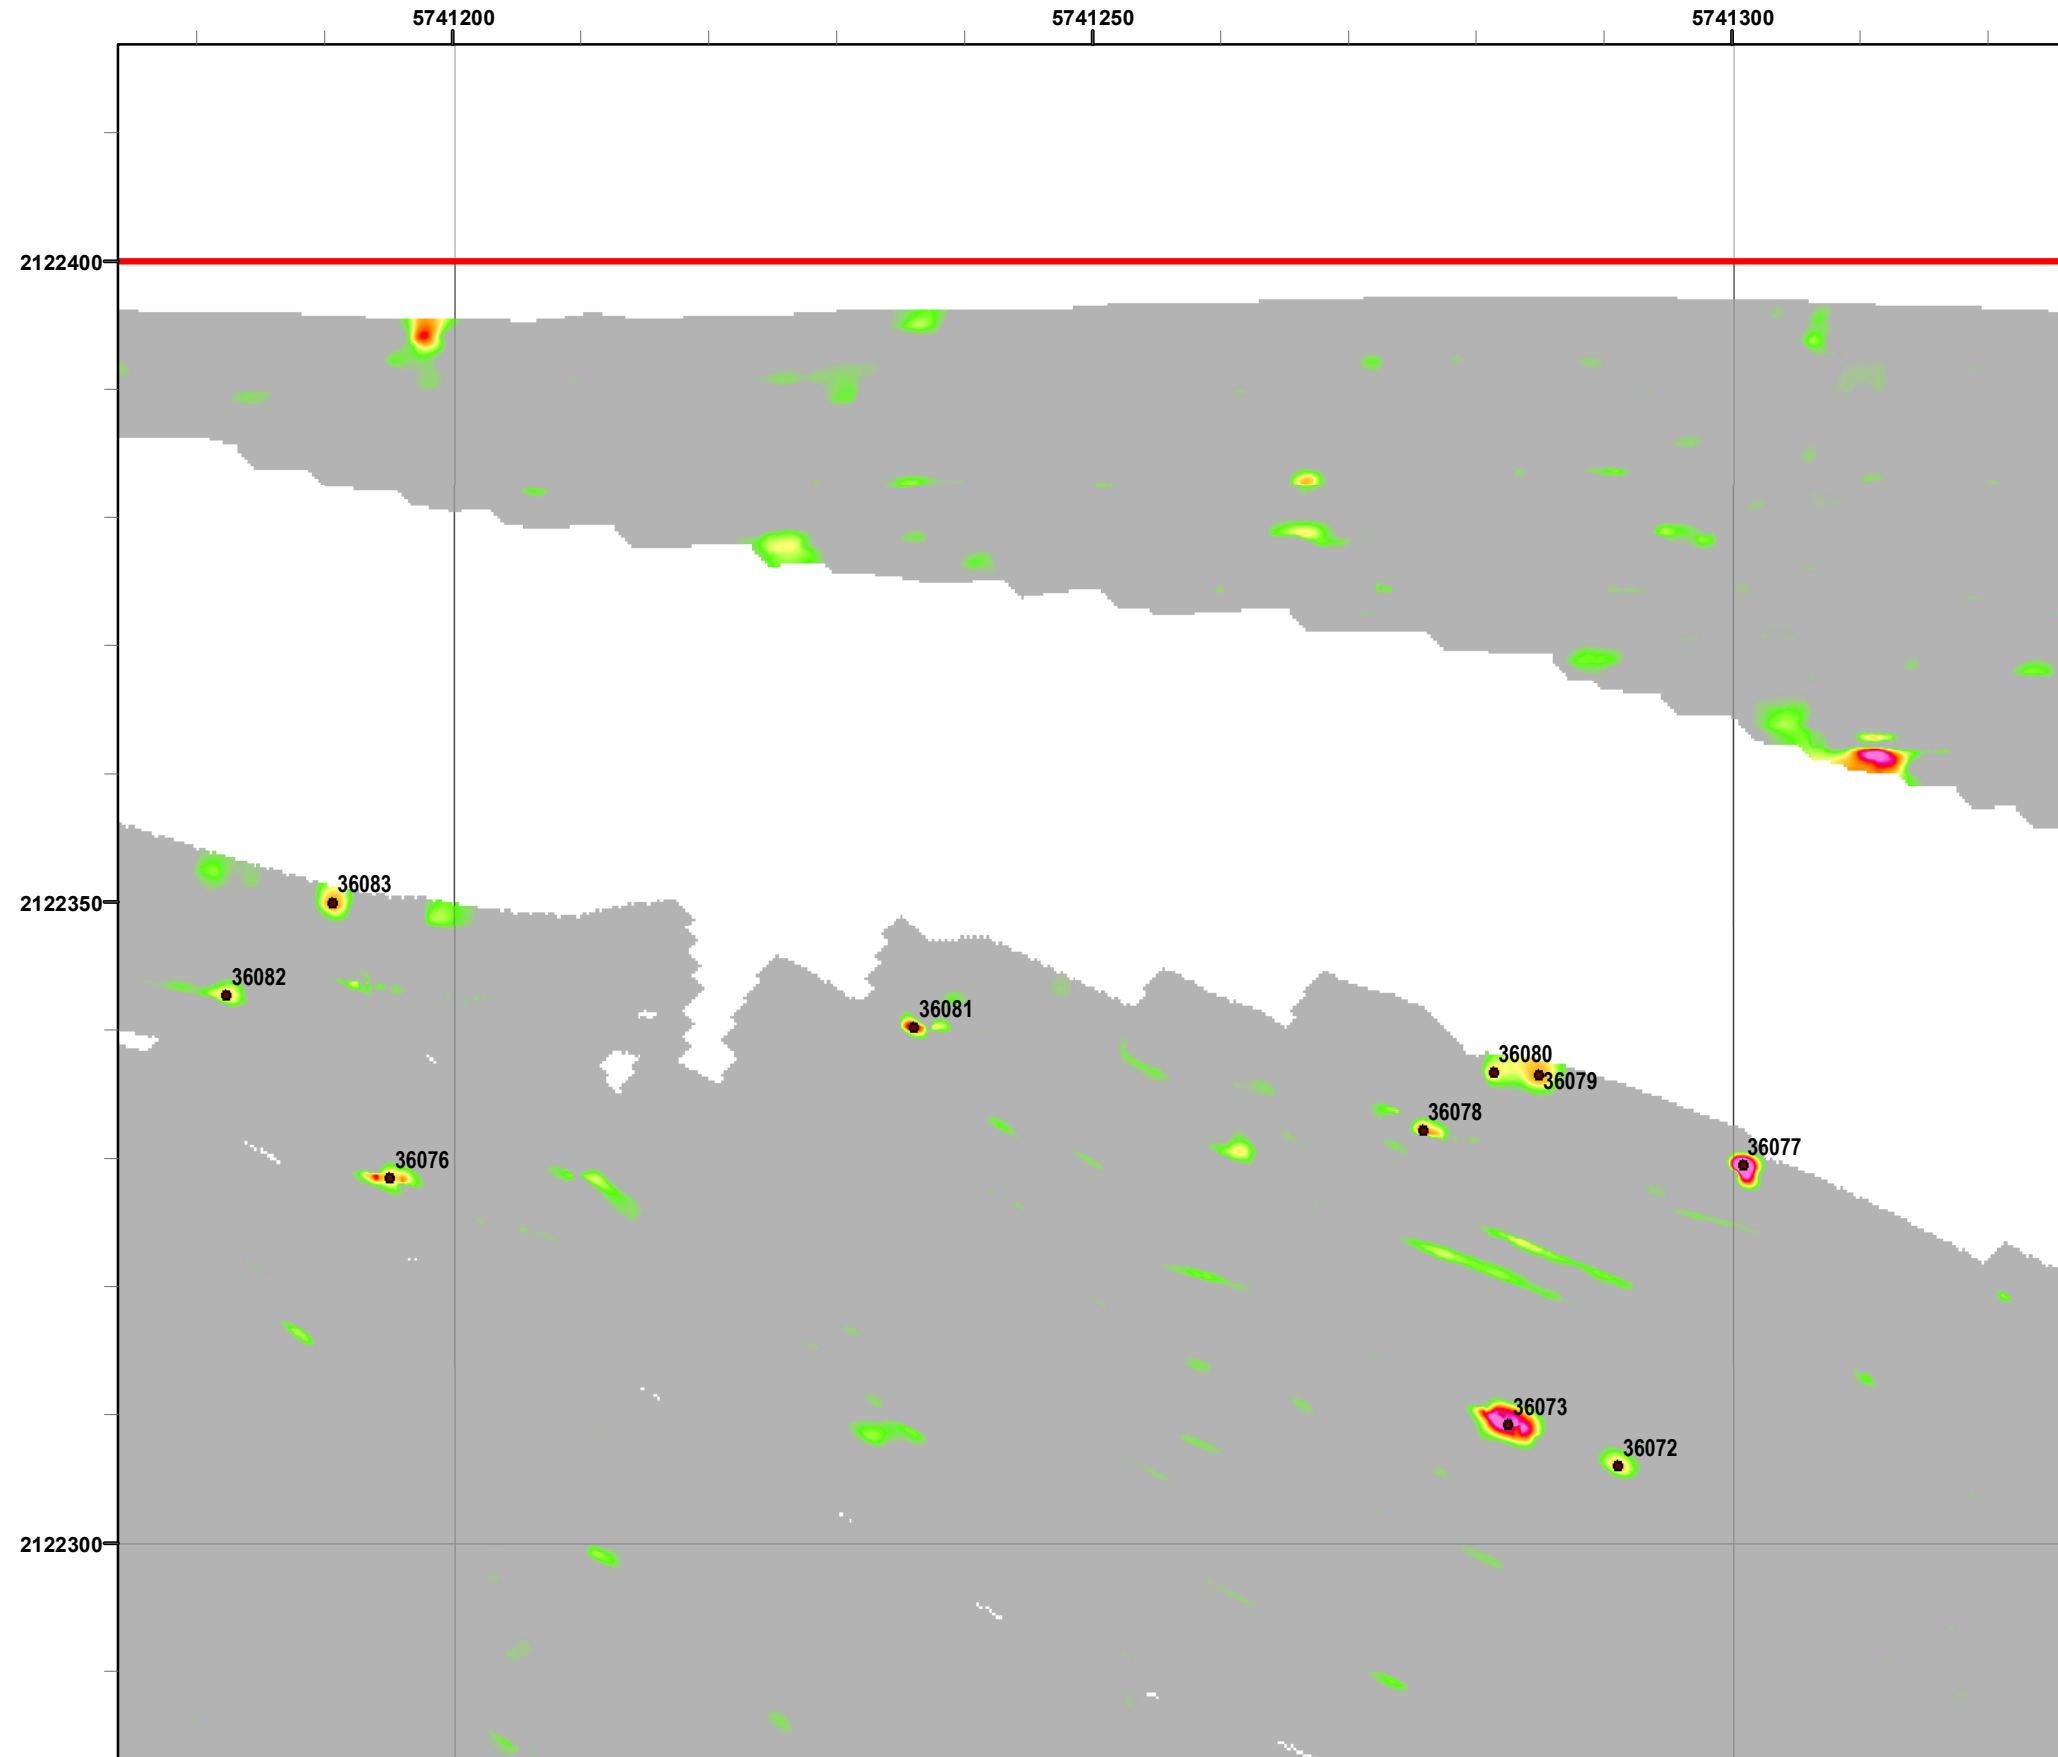

Legend

Grid C2A6D8

- 35027 Target Location
- Special Case Area and Non-Completed Work Areas
- --- Interim Action Ranges MRA
- Major Road