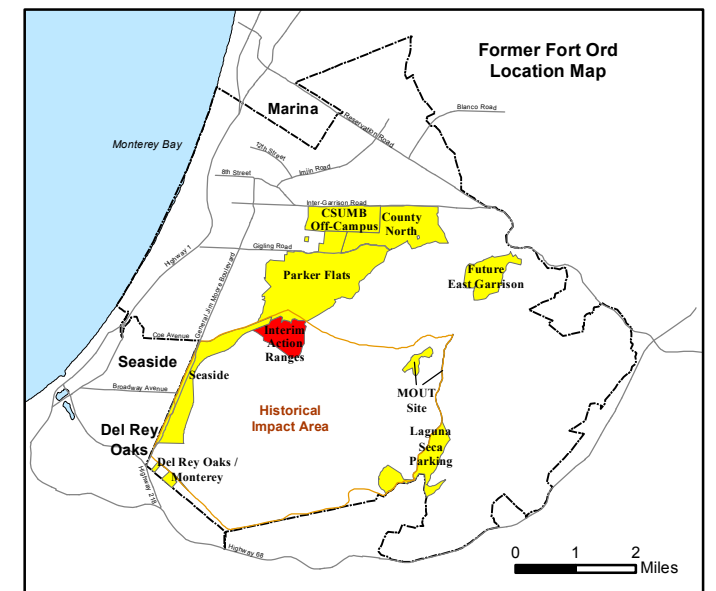

EM61 Contour Scale (mV)

State Plane California IV, NAD 1983 (U.S. Survey Foot)

Interim Action Ranges MRA
Range 47 SCA
Verification
DGM Mapbook
FORA ESCA RP
Monterey County, California