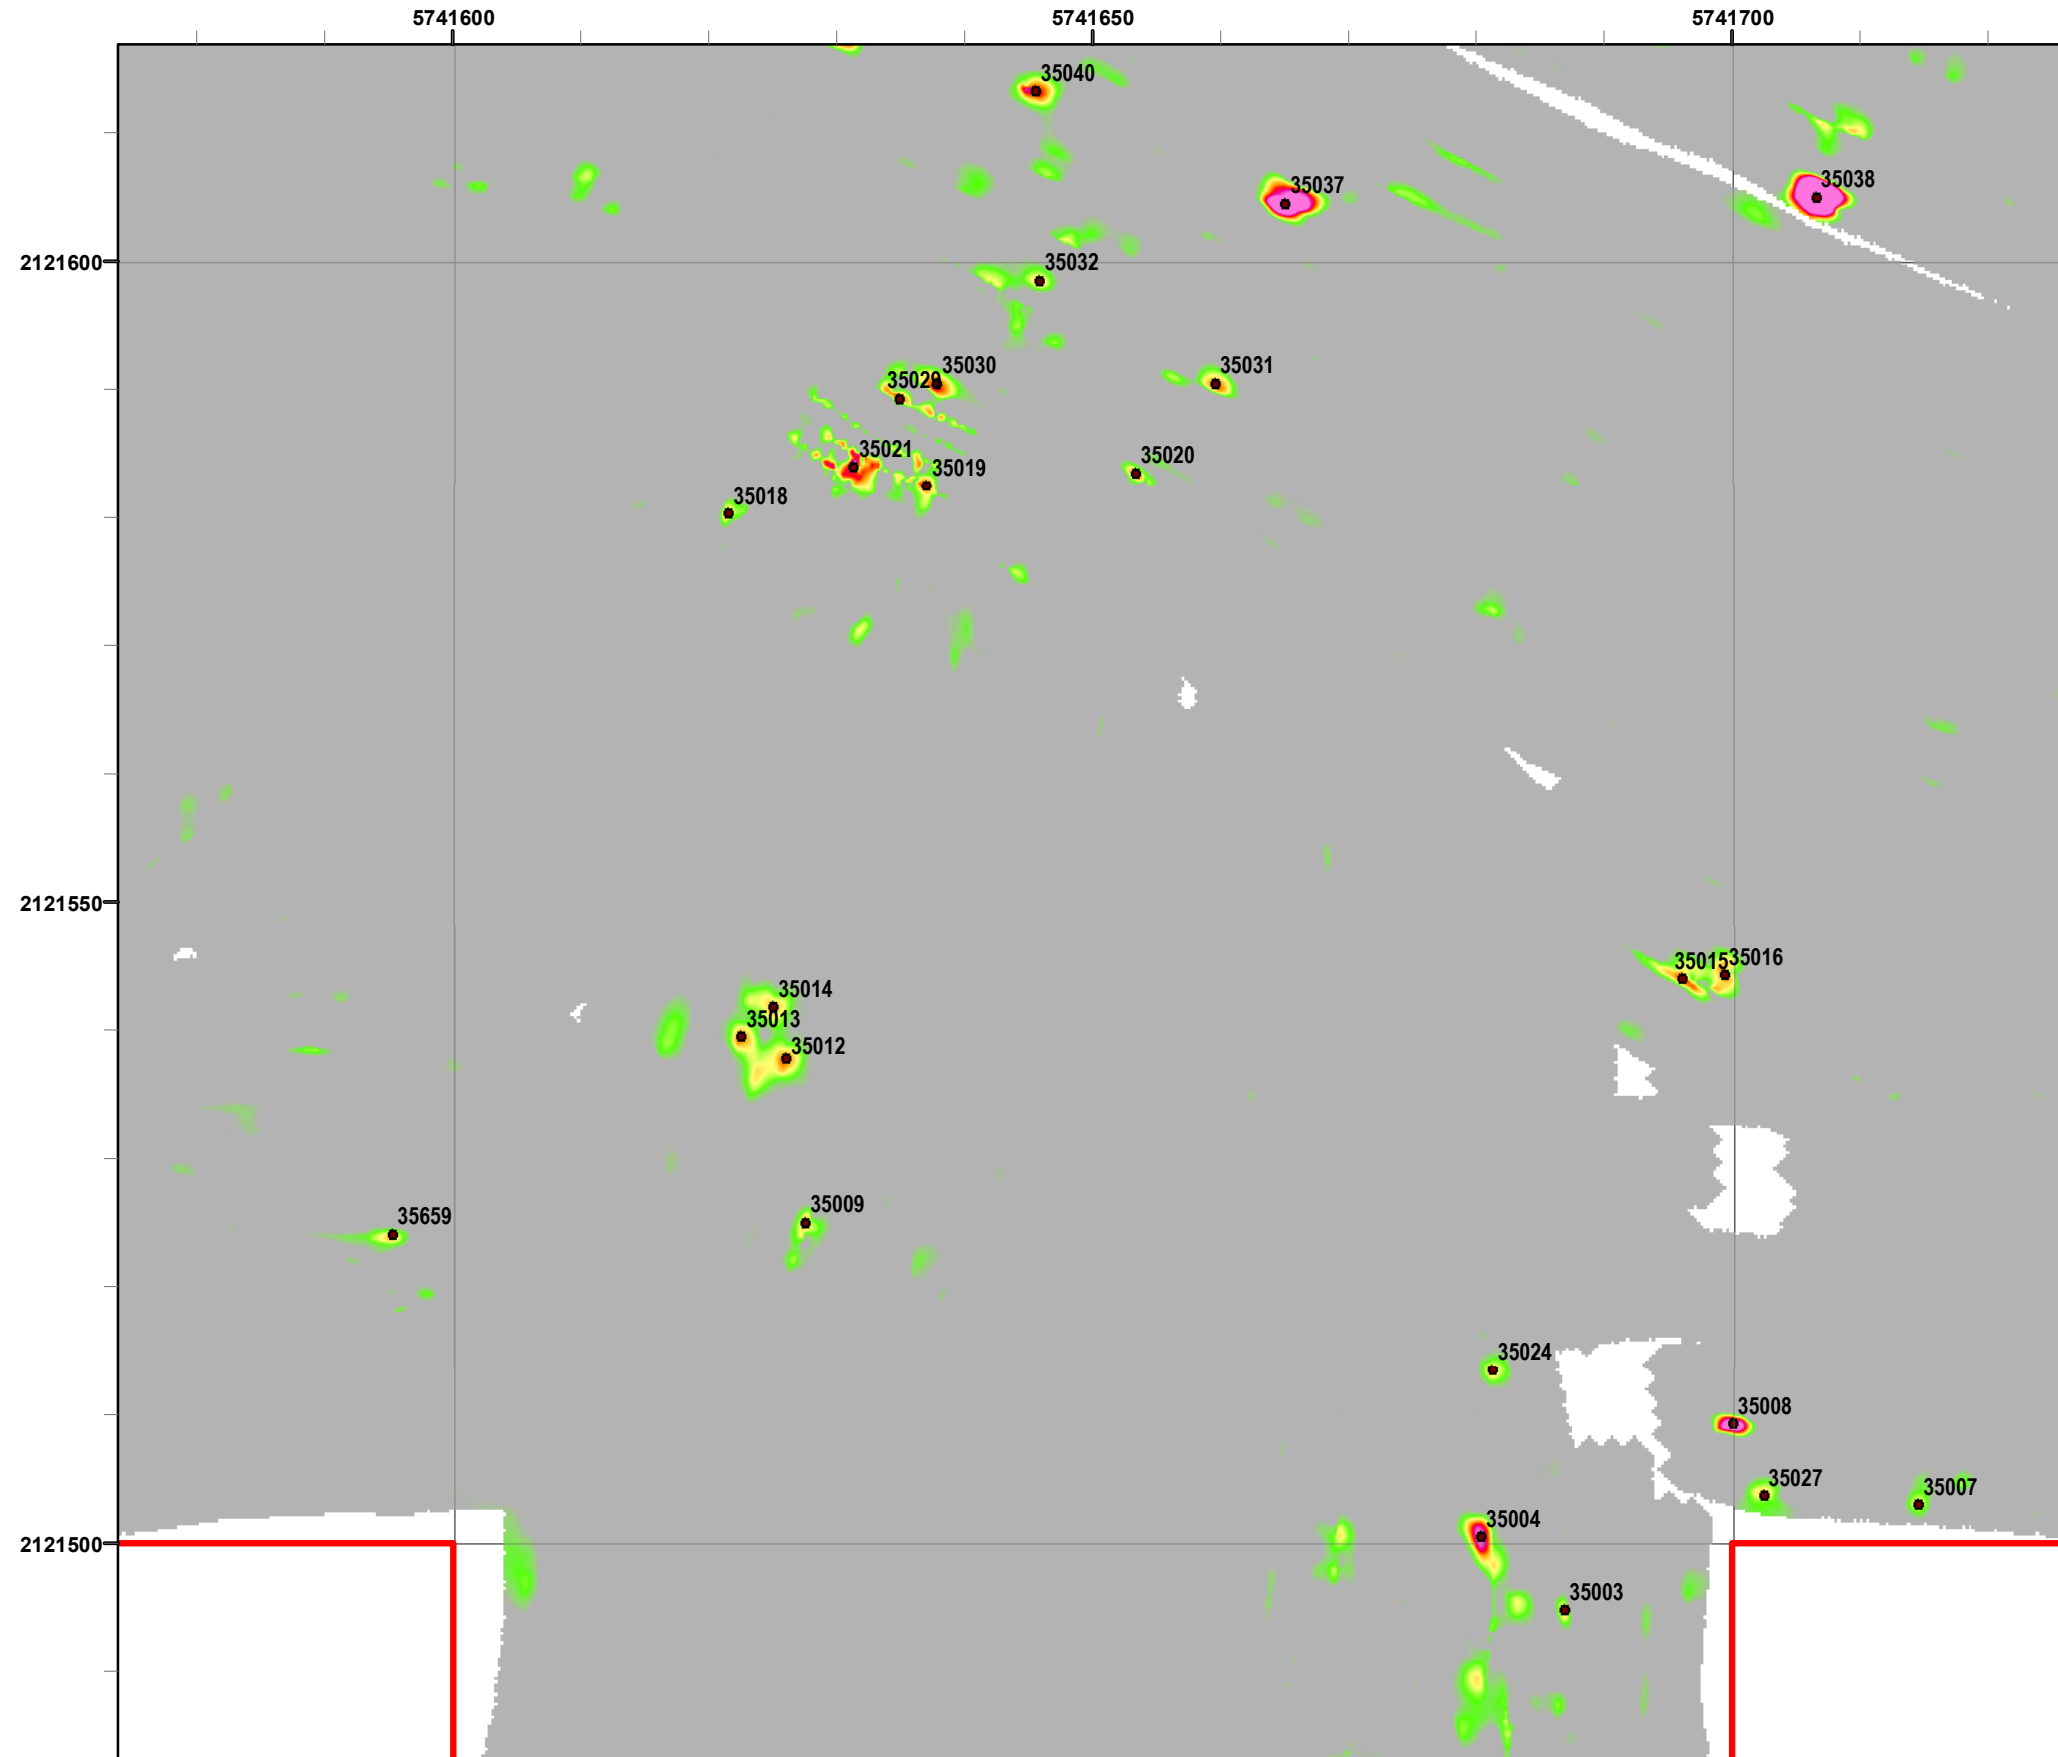

Legend

Grid B2J7E2

- 35027 Target Location
- Special Case Area and Non-Completed Work Areas
- Interim Action Ranges MRA
- Major Road

State Plane California IV, NAD 1983 (U.S. Survey Foot)

Interim Action Ranges MRA
Range 47 SCA
Verification
DGM Mapbook
 FORA ESCA RP
 Monterey County, California

Legend

Grid B2J7F1

- 35027 Target Location
- Special Case Area and Non-Completed Work Areas
- Interim Action Ranges MRA
- Major Road

State Plane California IV, NAD 1983 (U.S. Survey Foot)

Interim Action Ranges MRA
Range 47 SCA
Verification
DGM Mapbook
 FORA ESCA RP
 Monterey County, California

Legend

Grid B2J7F2

- 35027 Target Location
- Special Case Area and Non-Completed Work Areas
- Interim Action Ranges MRA
- Major Road

EM61 Contour Scale (mV)

State Plane California IV, NAD 1983 (U.S. Survey Foot)

Interim Action Ranges MRA
Range 47 SCA
Verification
DGM Mapbook
 FORA ESCA RP
 Monterey County, California

Legend

Grid B2J7F3

- 35027 Target Location
- Special Case Area and Non-Completed Work Areas
- ▬ Interim Action Ranges MRA
- ▬ Major Road