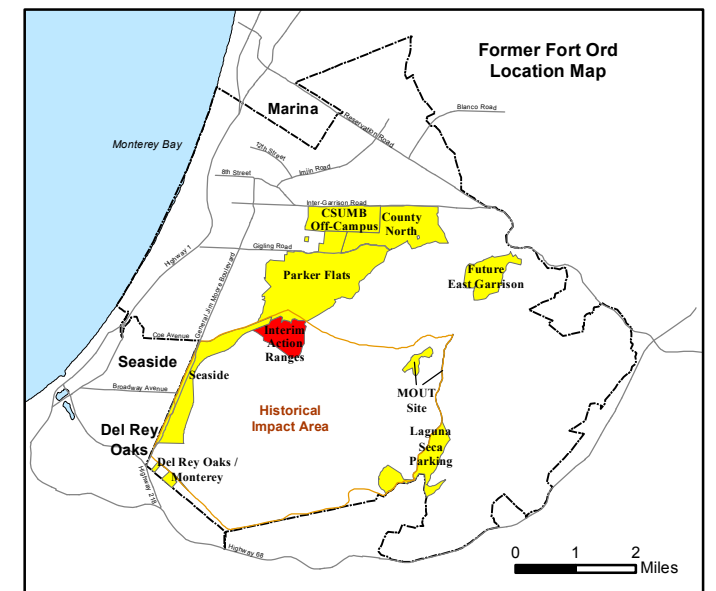

State Plane California IV, NAD 1983 (U.S. Survey Foot)

Interim Action Ranges MRA
Range 47 SCA
Verification
DGM Mapbook
FORA ESCA RP
Monterey County, California