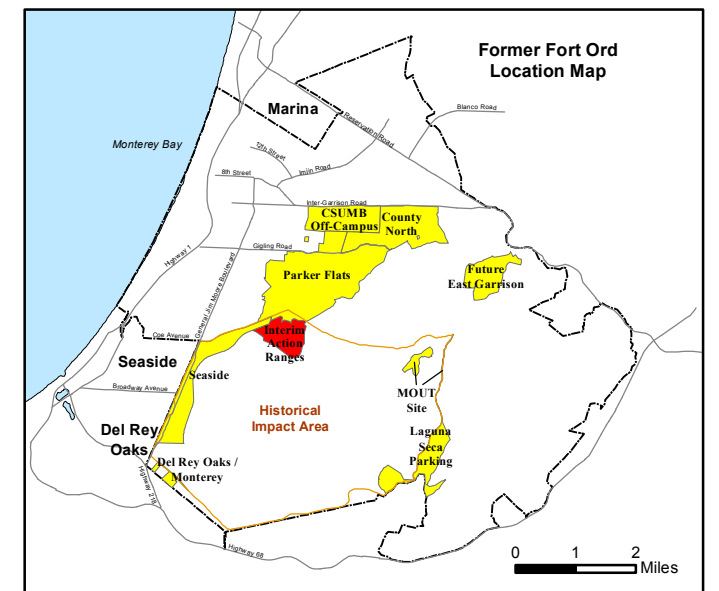

**Interim Action Ranges MRA
Range 47 SCA
Verification
DGM Mapbook**
FORA ESCA RP
Monterey County, California

Legend

Grid C2A6D6

- 35027 Target Location
- Special Case Area and Non-Completed Work Areas
- ▬ Interim Action Ranges MRA
- ▬ Major Road