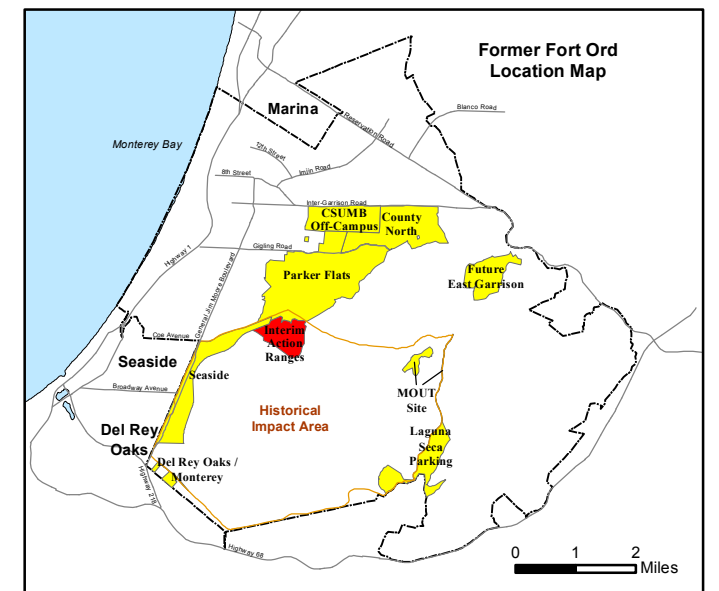

State Plane California IV, NAD 1983 (U.S. Survey Foot)

Interim Action Ranges MRA
Range 47 SCA
Verification
DGM Mapbook
 FORA ESCA RP
 Monterey County, California

Legend

Grid C2A6D9

- 35027 Target Location
- Special Case Area and Non-Completed Work Areas
- ▬ Interim Action Ranges MRA
- ▬ Major Road