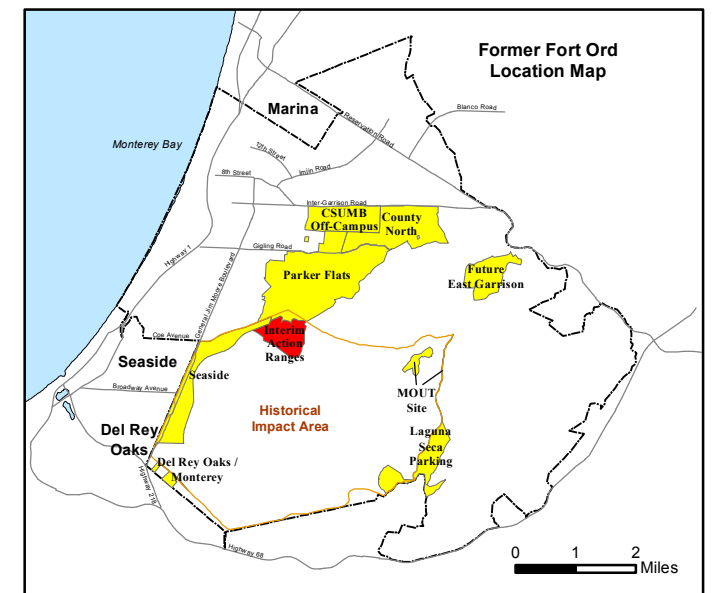

State Plane California IV, NAD 1983 (U.S. Survey Foot)

Interim Action Ranges MRA
Range 47 SCA
Verification
DGM Mapbook
 FORA ESCA RP
 Monterey County, California

Legend

Grid C2A6A5

- 35027 ● Target Location
- Special Case Area and Non-Completed Work Areas
- Interim Action Ranges MRA
- Major Road