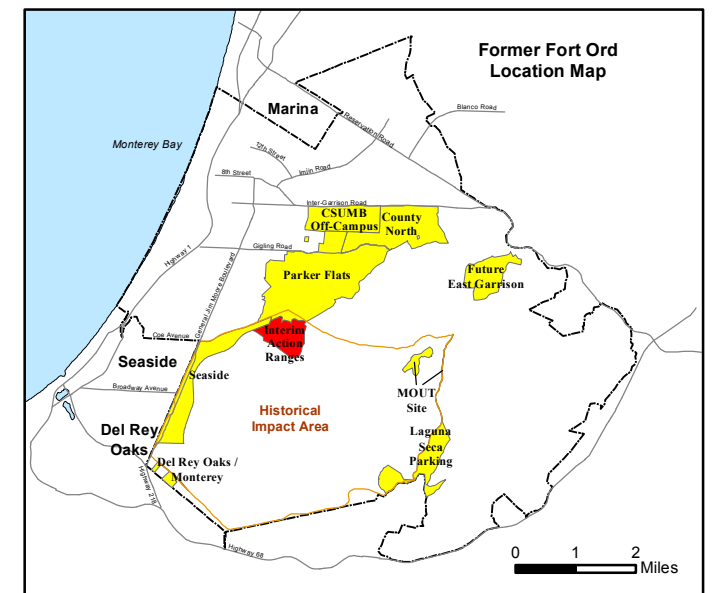

State Plane California IV, NAD 1983 (U.S. Survey Foot)

Interim Action Ranges MRA
Range 47 SCA
Verification
DGM Mapbook
 FORA ESCA RP
 Monterey County, California

Legend

Grid C2A7B2

- 35027 Target Location
- Special Case Area and Non-Completed Work Areas
- ▬ Interim Action Ranges MRA
- ▬ Major Road