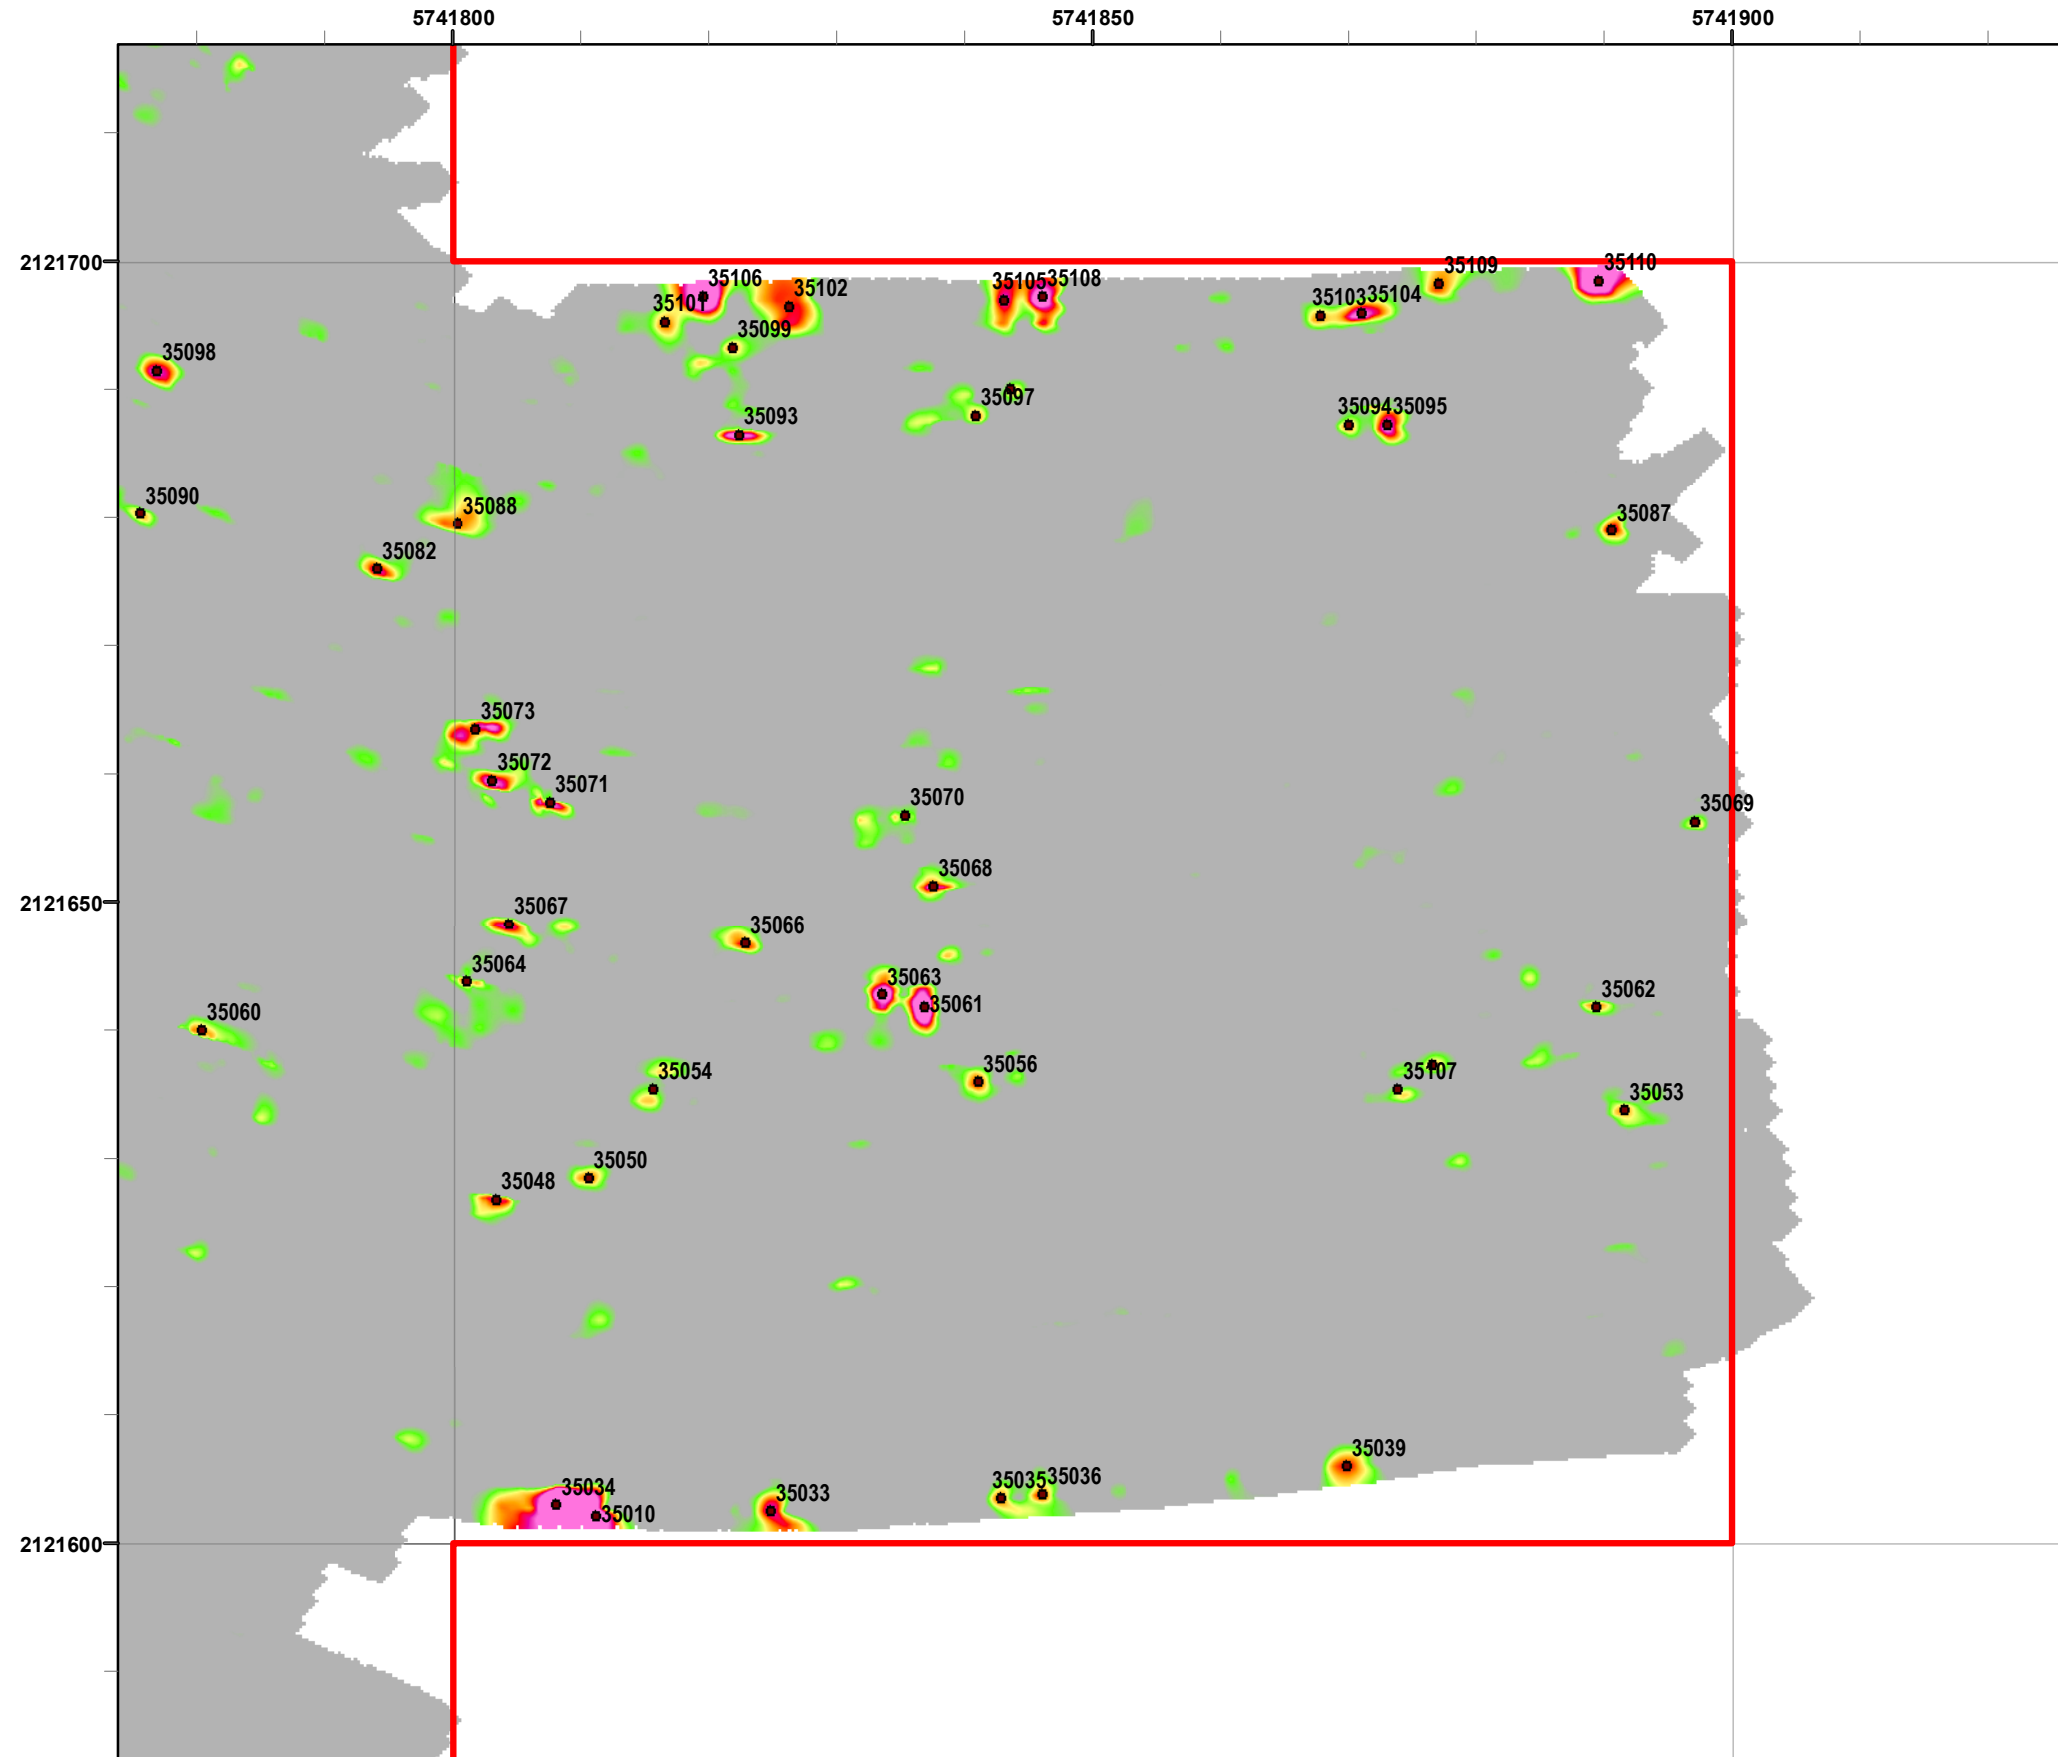

Legend

Grid B2J7G4

- 35027 Target Location
- Special Case Area and Non-Completed Work Areas
- ▬ Interim Action Ranges MRA
- ▬ Major Road