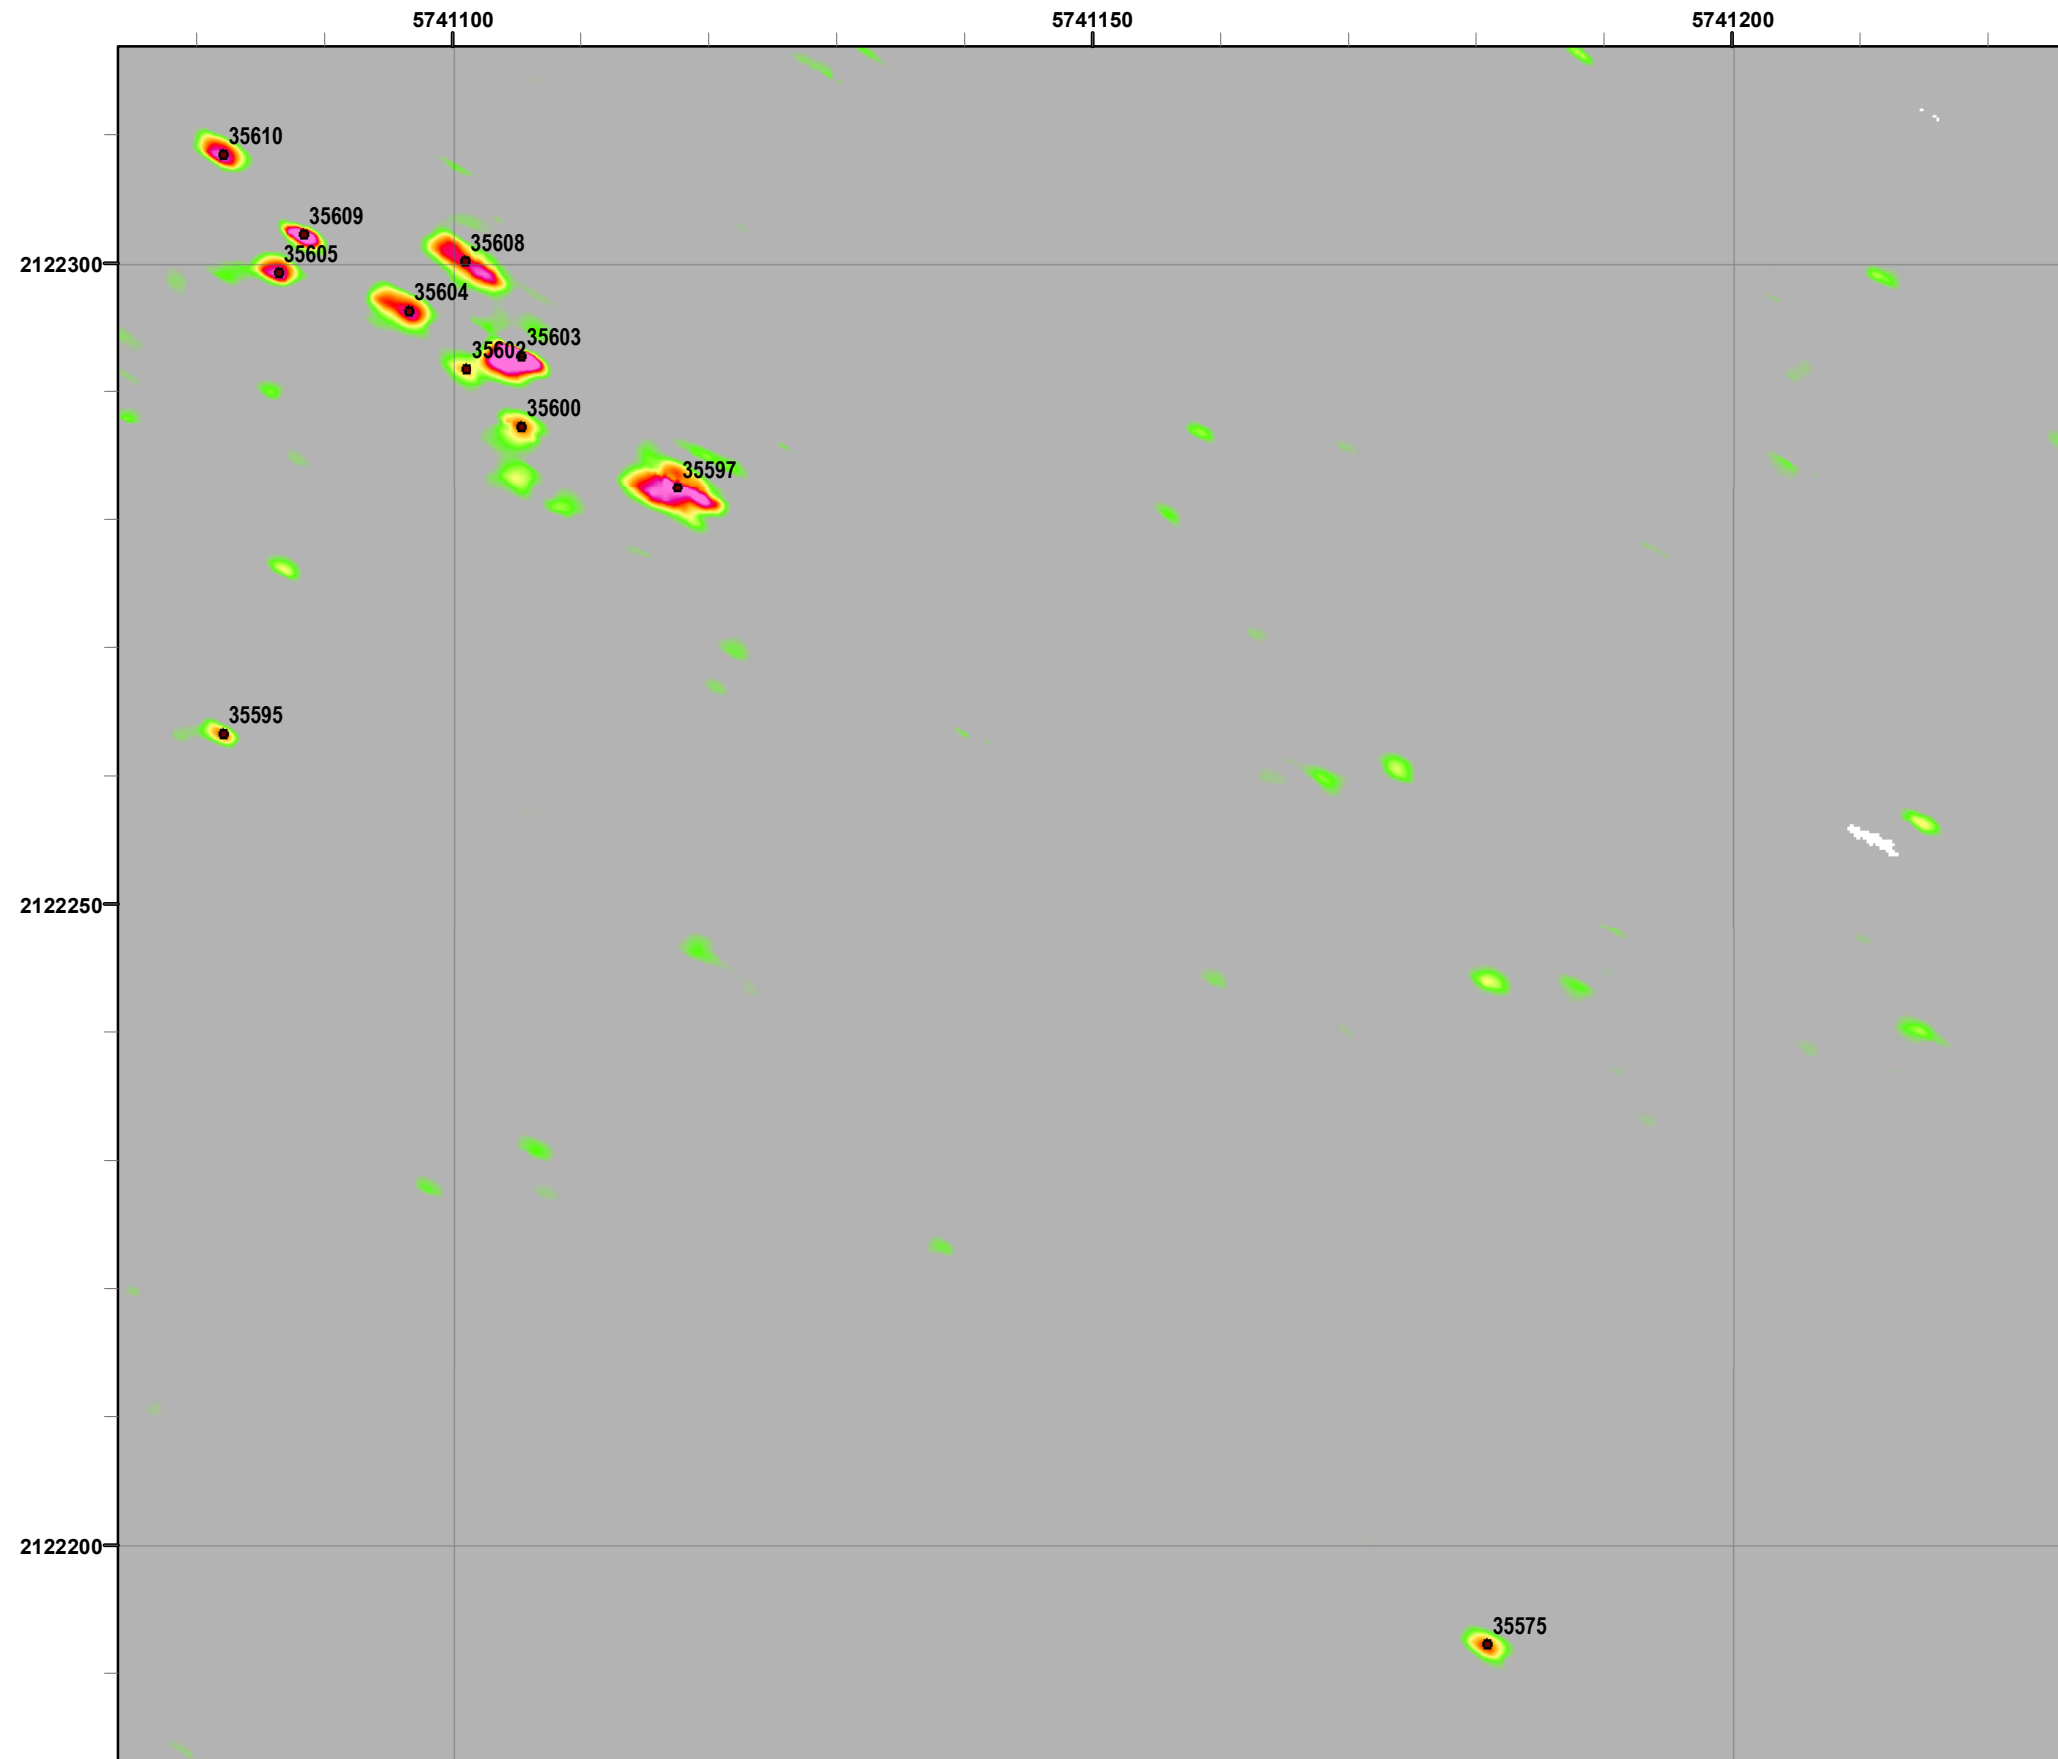

Legend

Grid C2A6C7

- 35027 Target Location
- Special Case Area and Non-Completed Work Areas
- ▬ Interim Action Ranges MRA
- ▬ Major Road