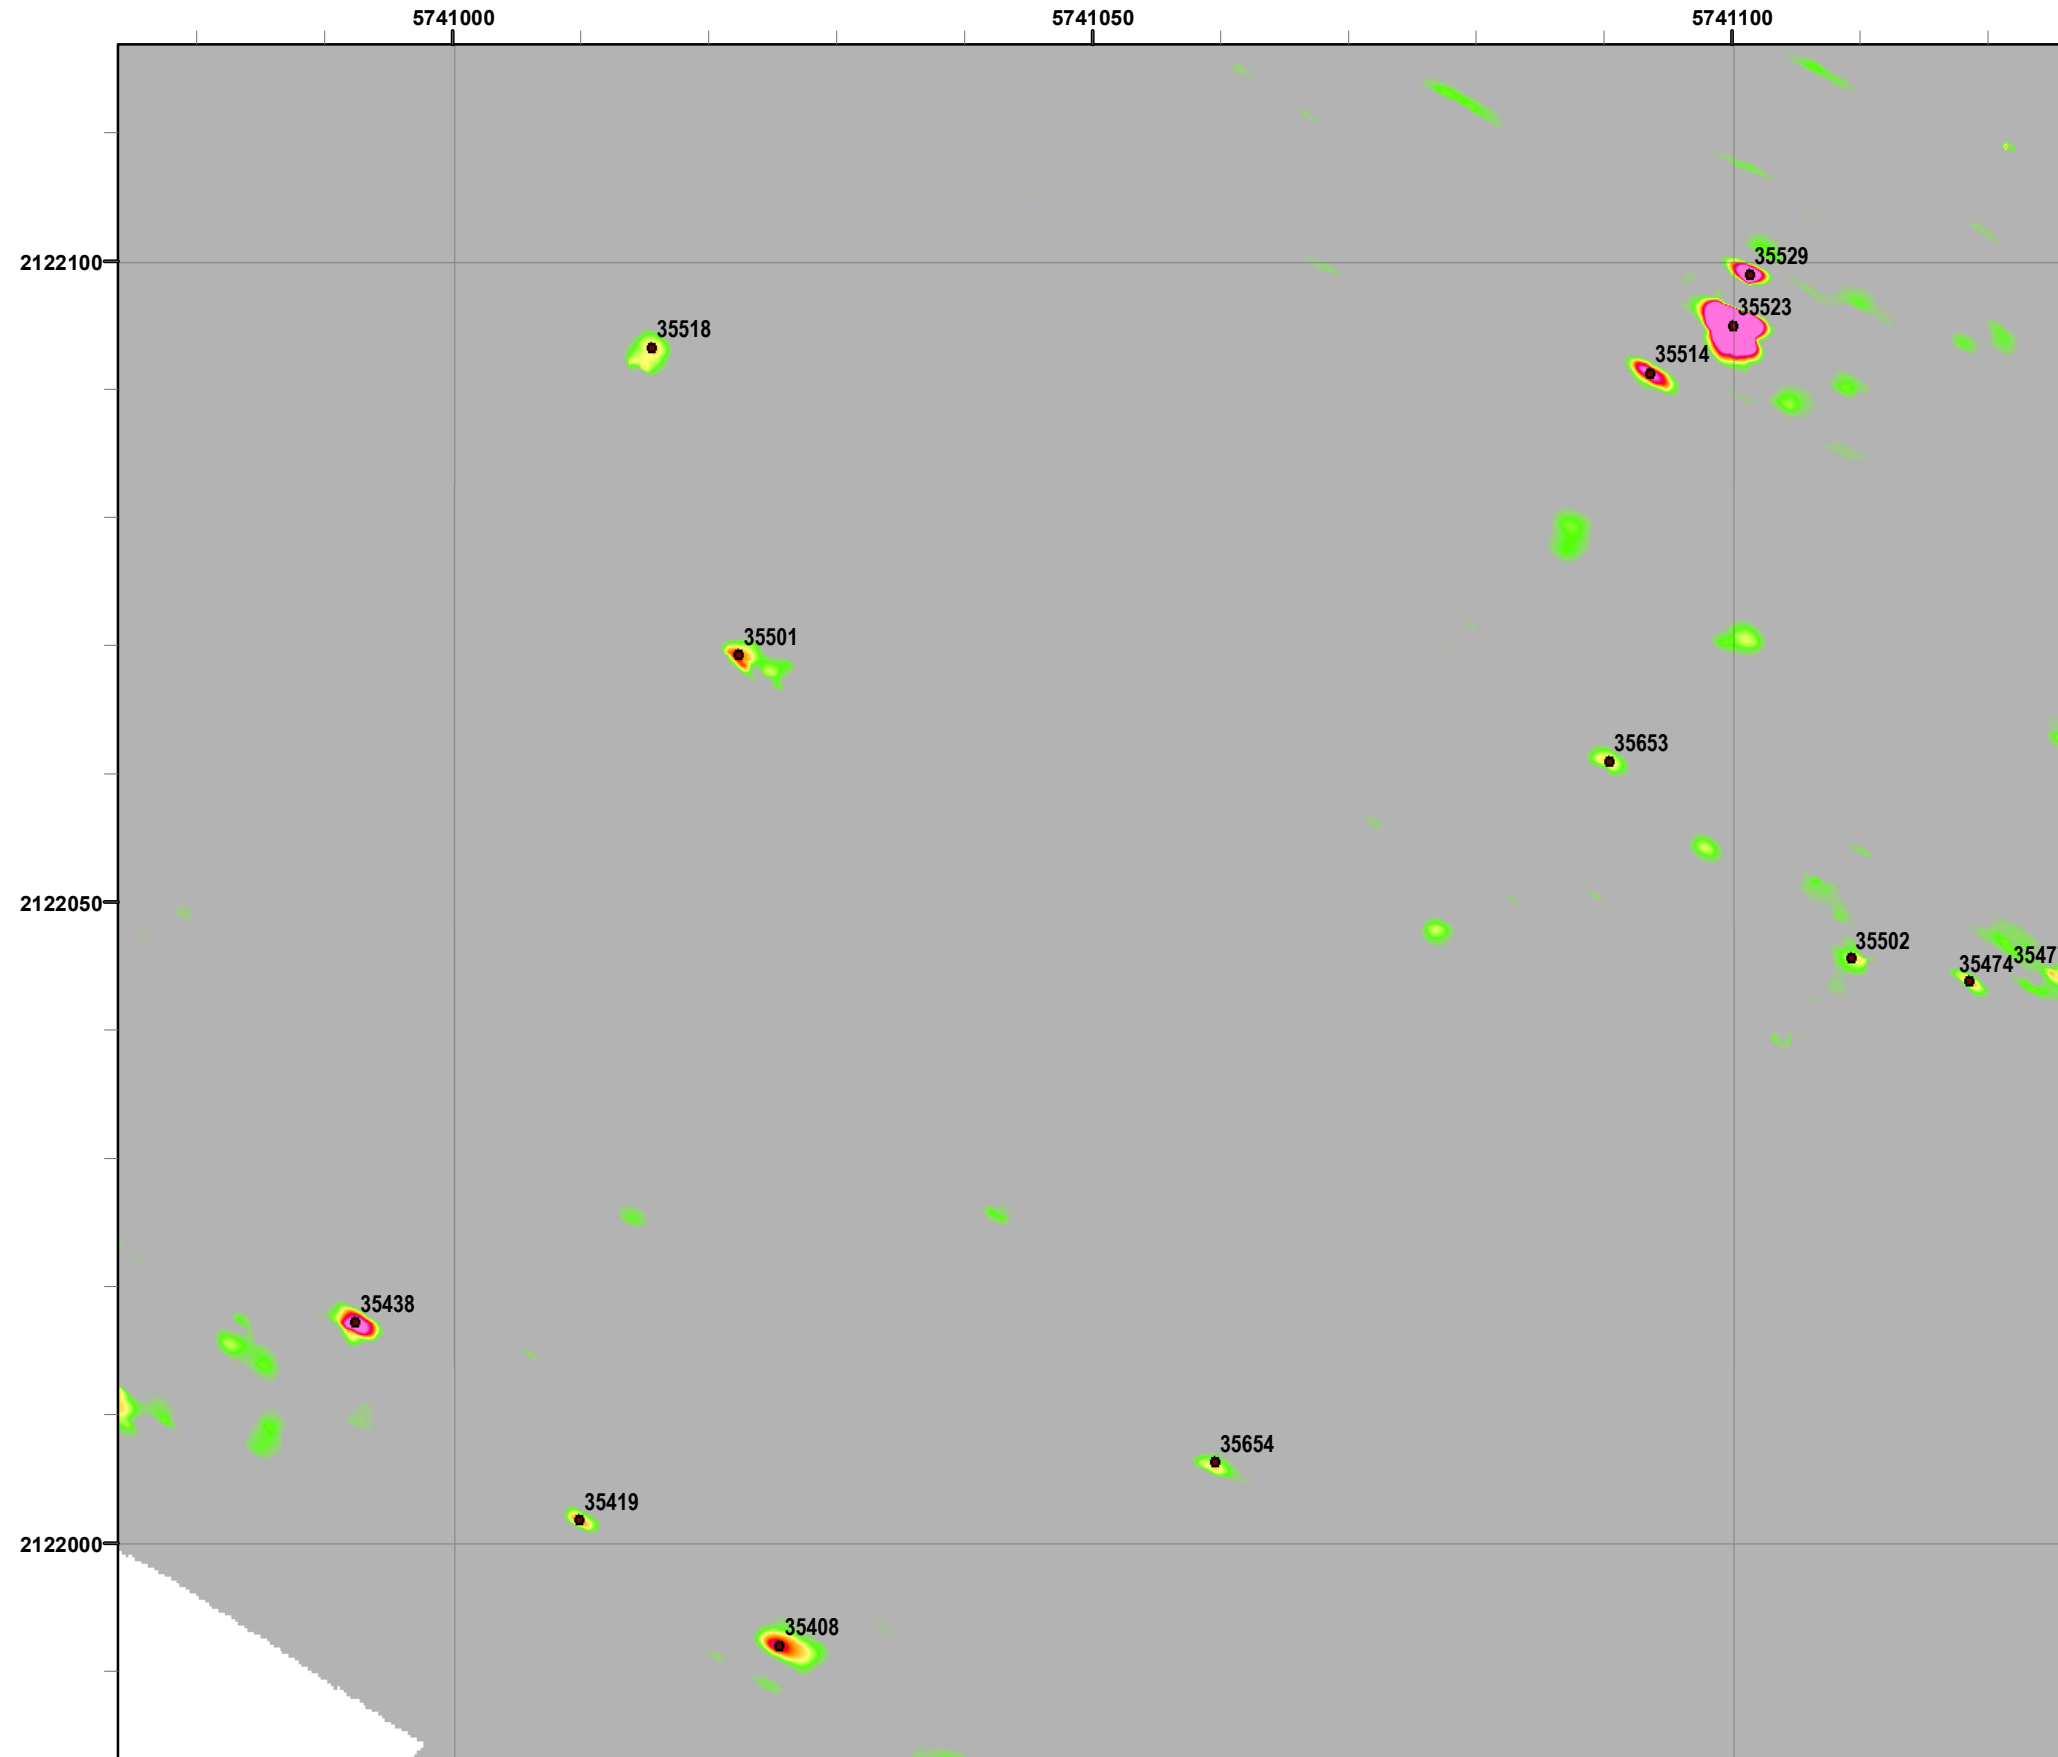

Legend

Grid C2A6A6

- 35027 Target Location
- Special Case Area and Non-Completed Work Areas
- ▬ Interim Action Ranges MRA
- ▬ Major Road