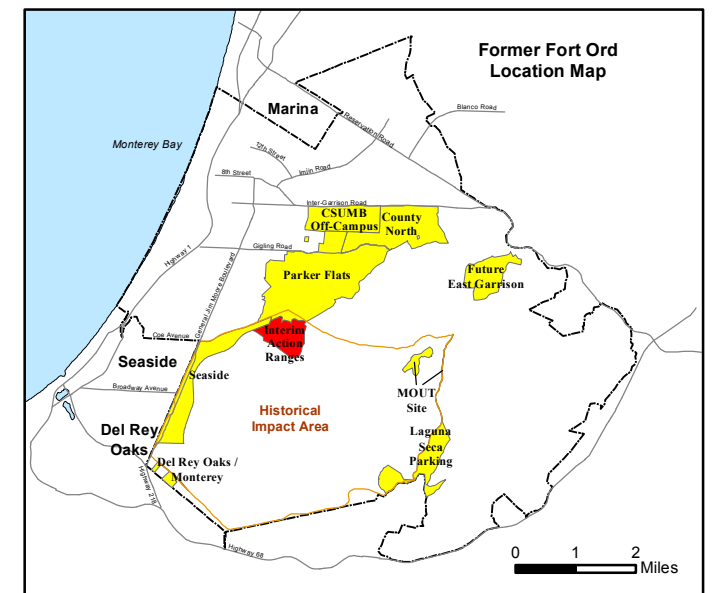

State Plane California IV, NAD 1983 (U.S. Survey Foot)

Interim Action Ranges MRA
Range 47 SCA
Verification
DGM Mapbook
 FORA ESCA RP
 Monterey County, California

Legend

Grid C2A6C9

- 35027 Target Location
- Special Case Area and Non-Completed Work Areas
- ▬ Interim Action Ranges MRA
- ▬ Major Road