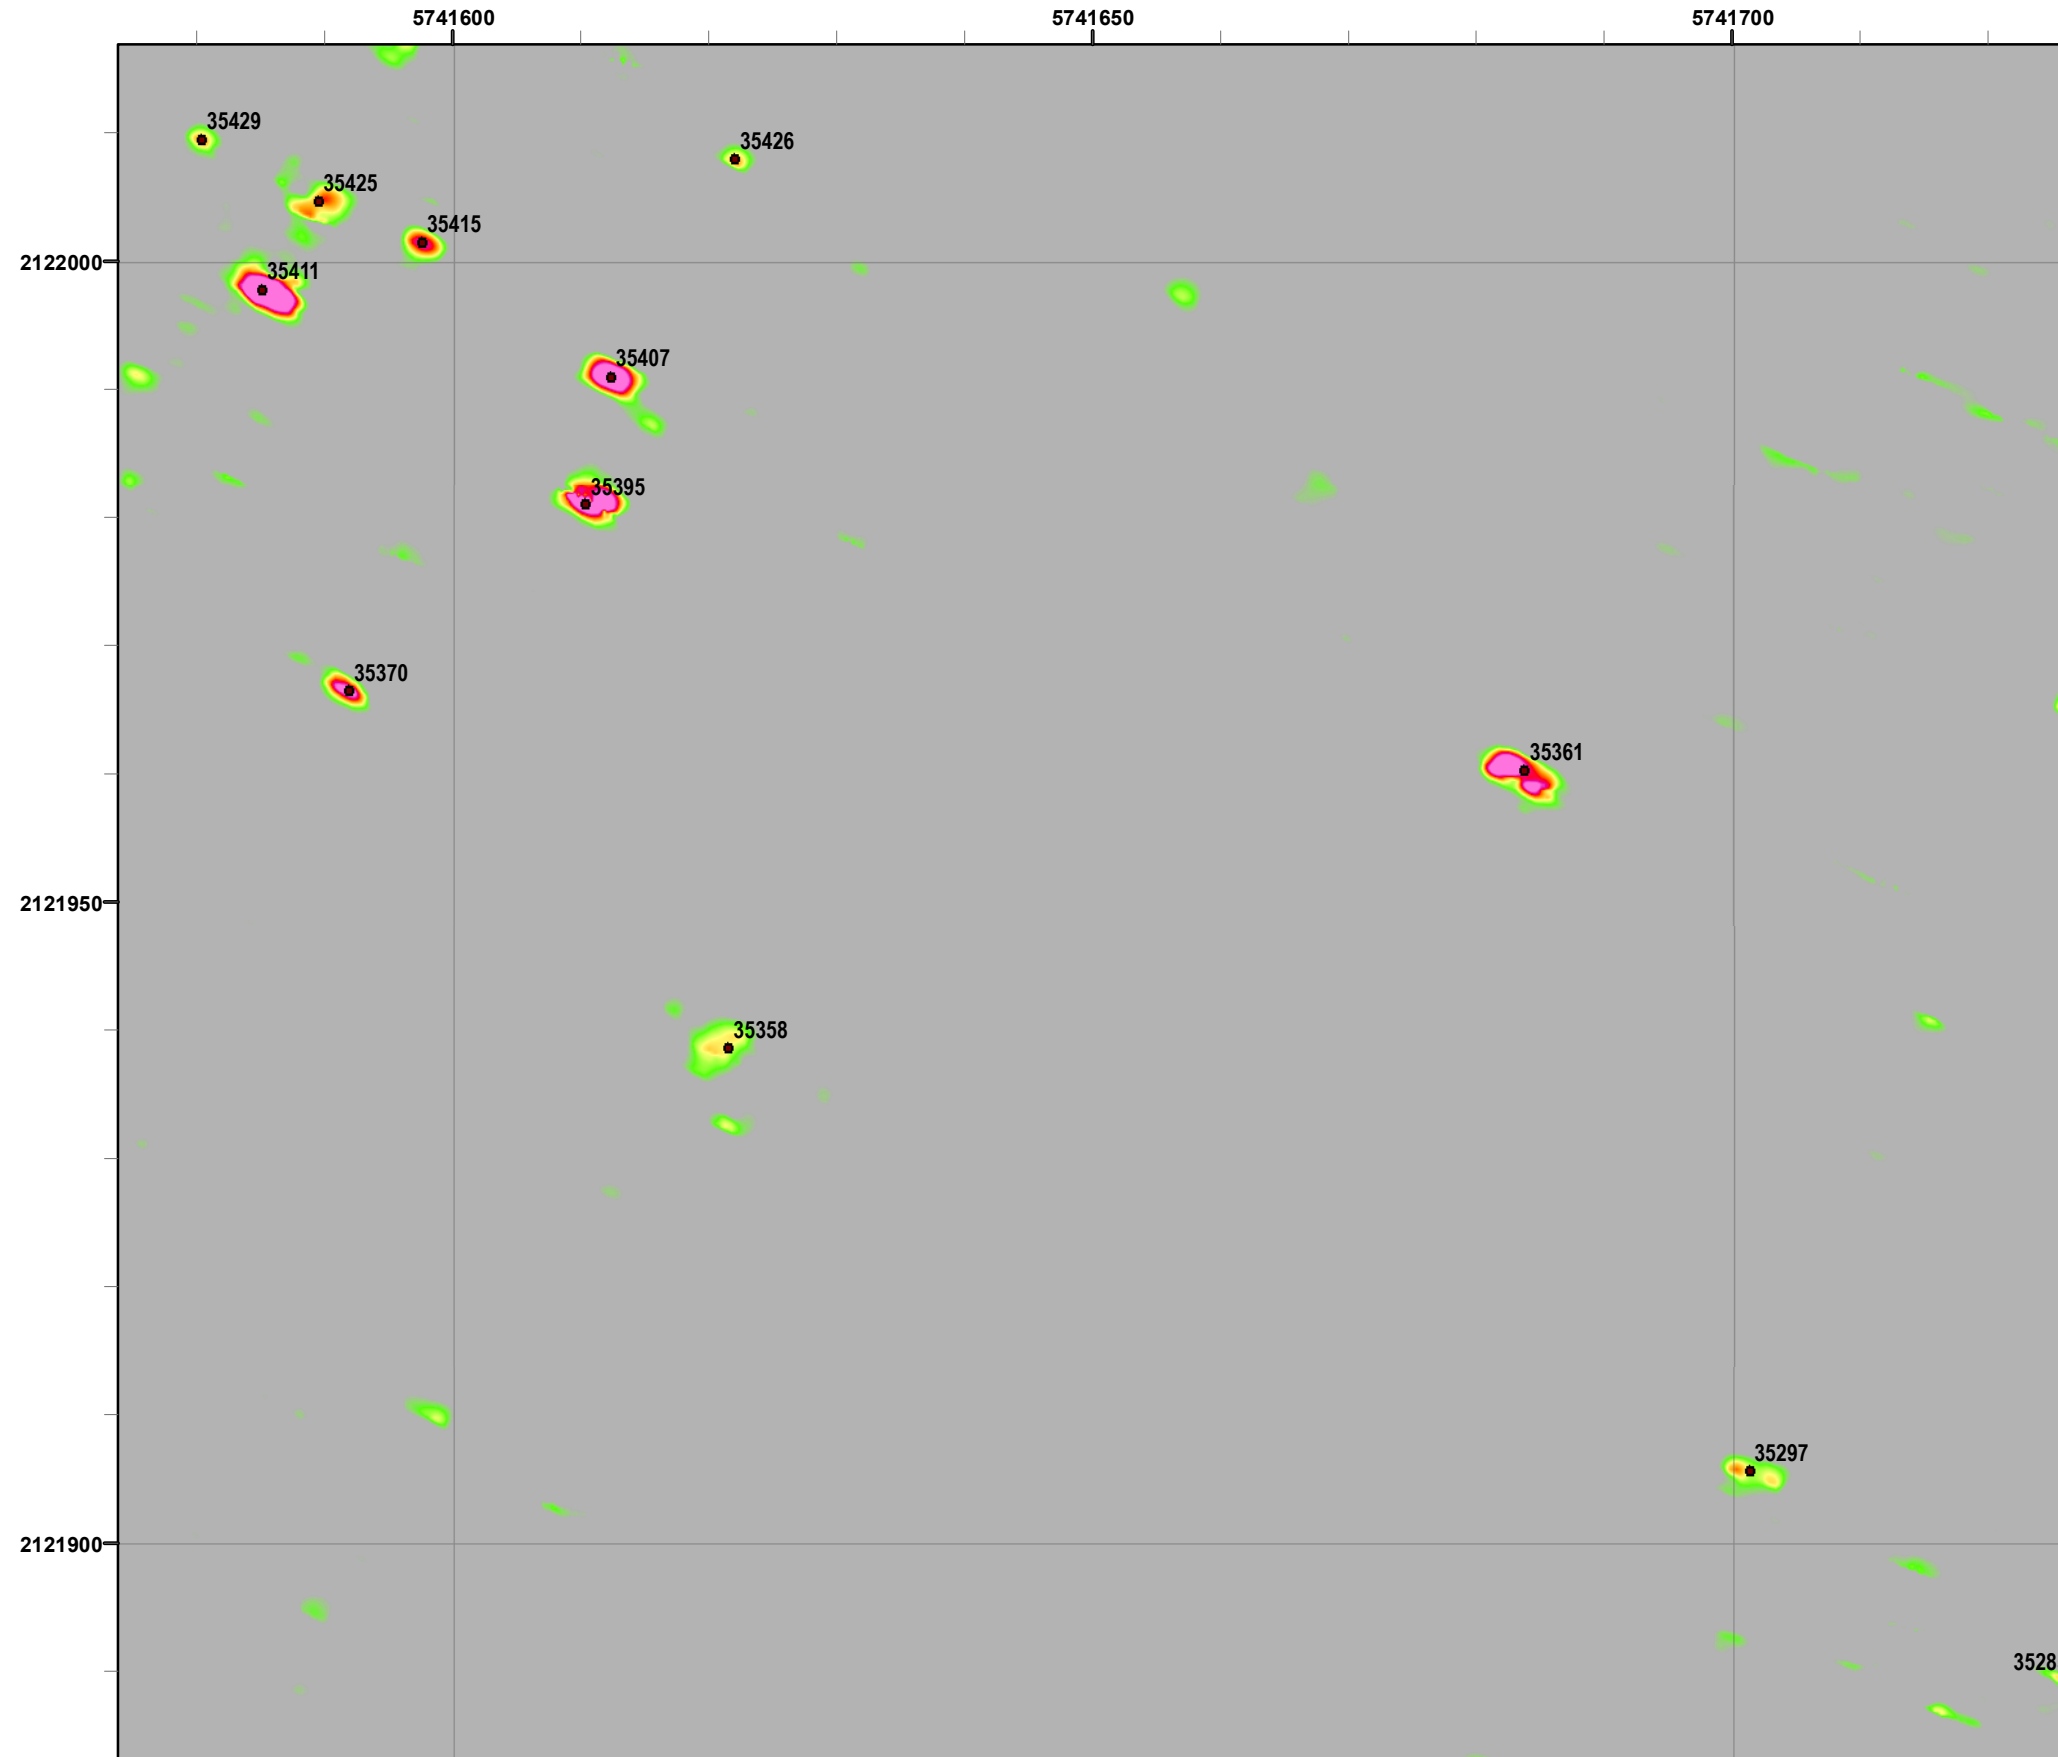

Legend

Grid B2J7J1

- 35027 Target Location
- Special Case Area and Non-Completed Work Areas
- Interim Action Ranges MRA
- Major Road

State Plane California IV, NAD 1983 (U.S. Survey Foot)

Interim Action Ranges MRA
Range 47 SCA
Verification
DGM Mapbook
 FORA ESCA RP
 Monterey County, California