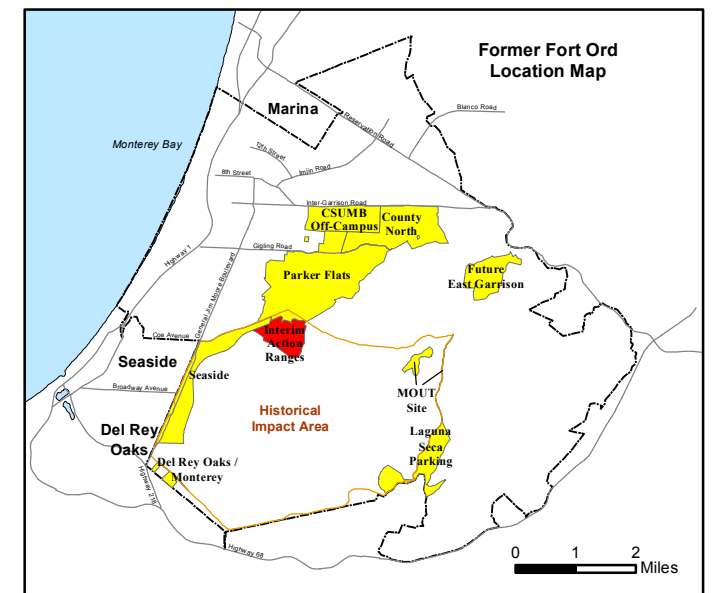

State Plane California IV, NAD 1983 (U.S. Survey Foot)

Interim Action Ranges MRA
Range 47 SCA
Verification
DGM Mapbook
 FORA ESCA RP
 Monterey County, California

Legend

Grid C2A6A6

- 35027 Target Location
- Special Case Area and Non-Completed Work Areas
- ▬ Interim Action Ranges MRA
- ▬ Major Road