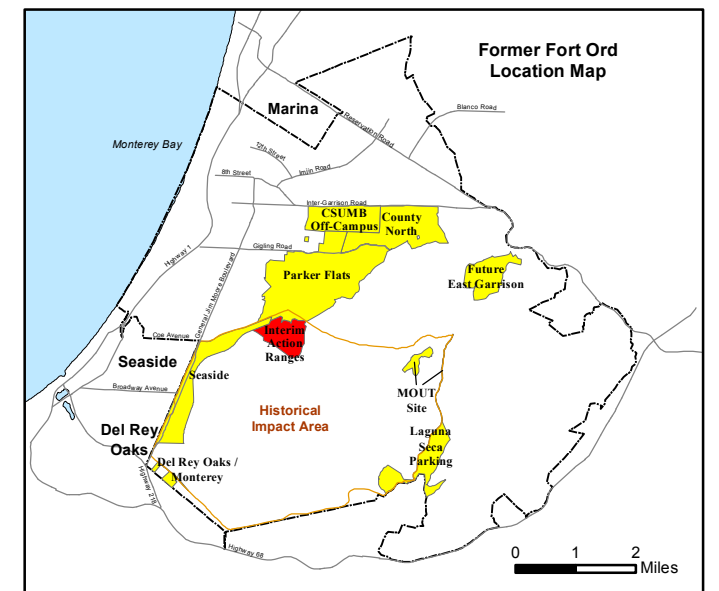

Legend

Grid C2A6A0

- 35027 Target Location
- Special Case Area and Non-Completed Work Areas
- ▬ Interim Action Ranges MRA
- ▬ Major Road