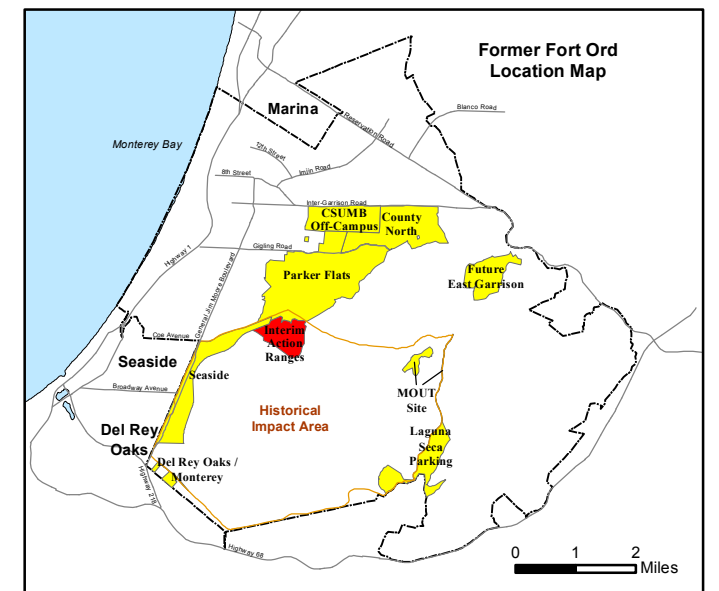

State Plane California IV, NAD 1983 (U.S. Survey Foot)

**Interim Action Ranges MRA
Range 47 SCA
Verification
DGM Mapbook**
FORA ESCA RP
Monterey County, California

Legend

Grid B2J7H2

- 35027 Target Location
- Special Case Area and Non-Completed Work Areas
- ▬ Interim Action Ranges MRA
- ▬ Major Road