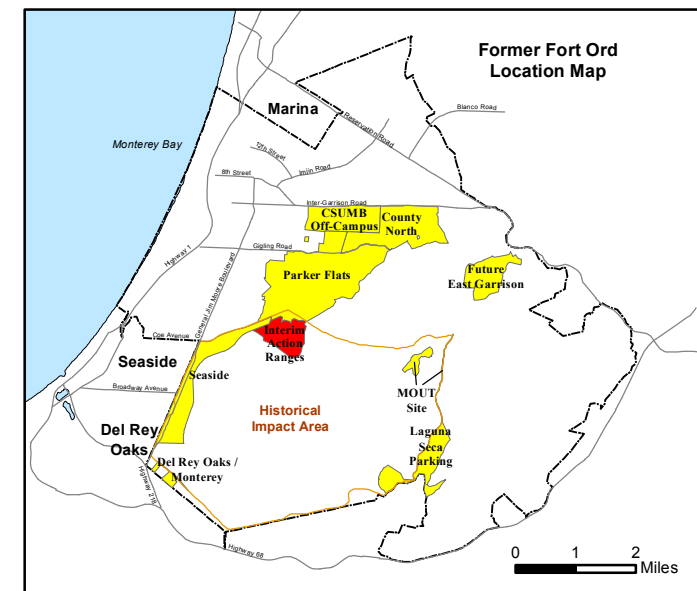

State Plane California IV, NAD 1983 (U.S. Survey Foot)

Interim Action Ranges MRA
Range 47 SCA
Verification
DGM Mapbook
FORA ESCA RP
Monterey County, California