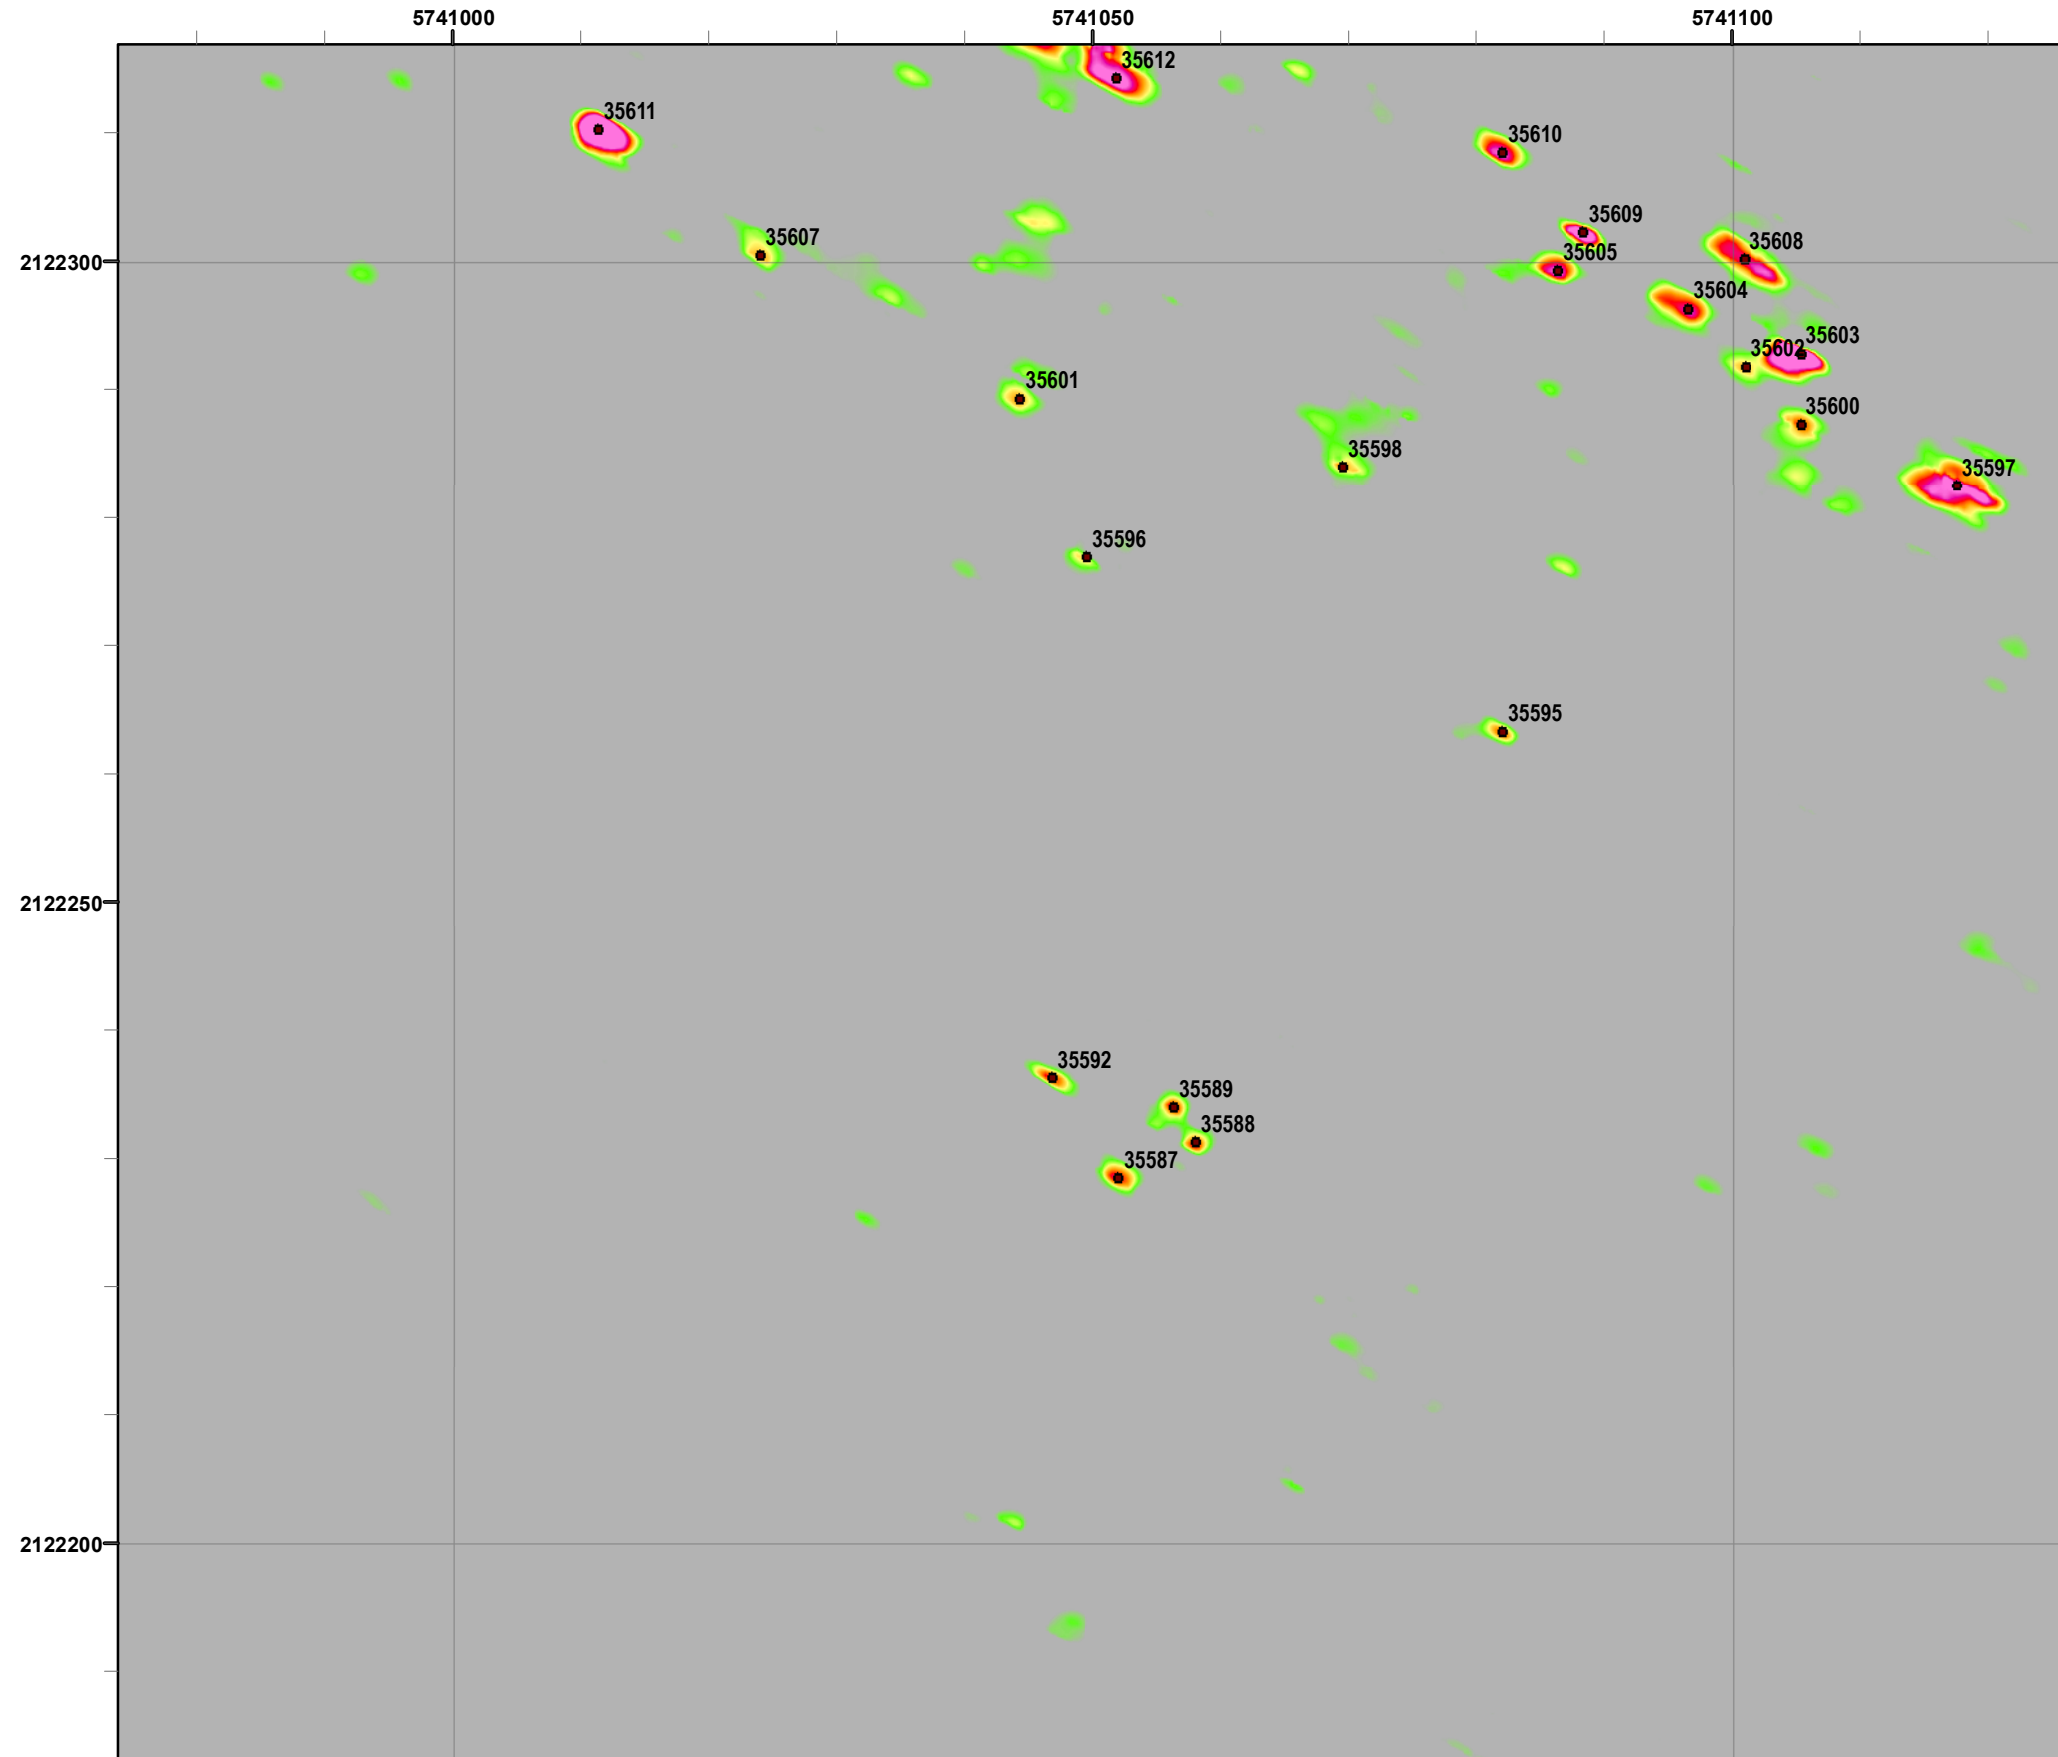

Legend

Grid C2A6C6

- 35027 Target Location
- Special Case Area and Non-Completed Work Areas
- Interim Action Ranges MRA
- Major Road