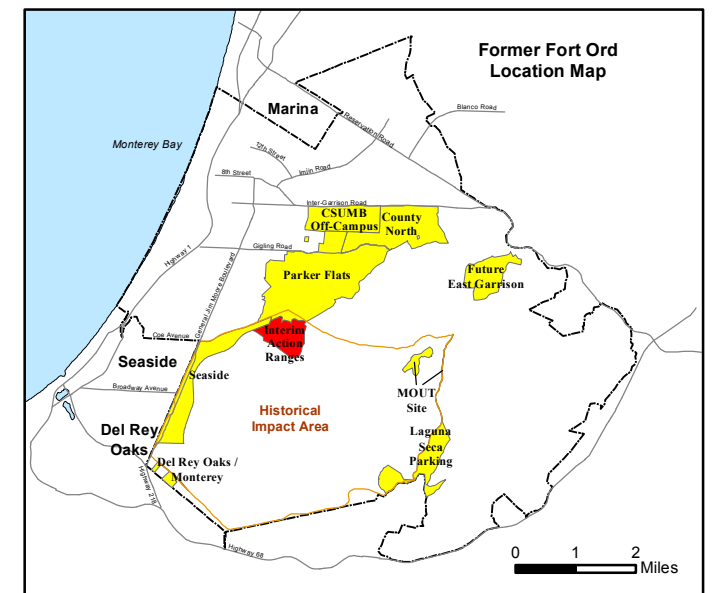

Legend

Grid B2J6I9

- 35027 Target Location
- Special Case Area and Non-Completed Work Areas
- ▬ Interim Action Ranges MRA
- ▬ Major Road