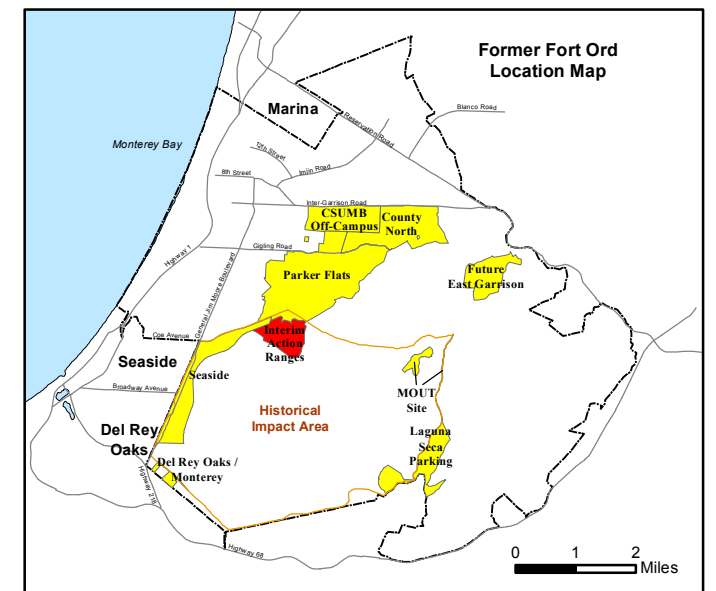

State Plane California IV, NAD 1983 (U.S. Survey Foot)

**Interim Action Ranges MRA
Range 47 SCA
Verification
DGM Mapbook**
FORA ESCA RP
Monterey County, California