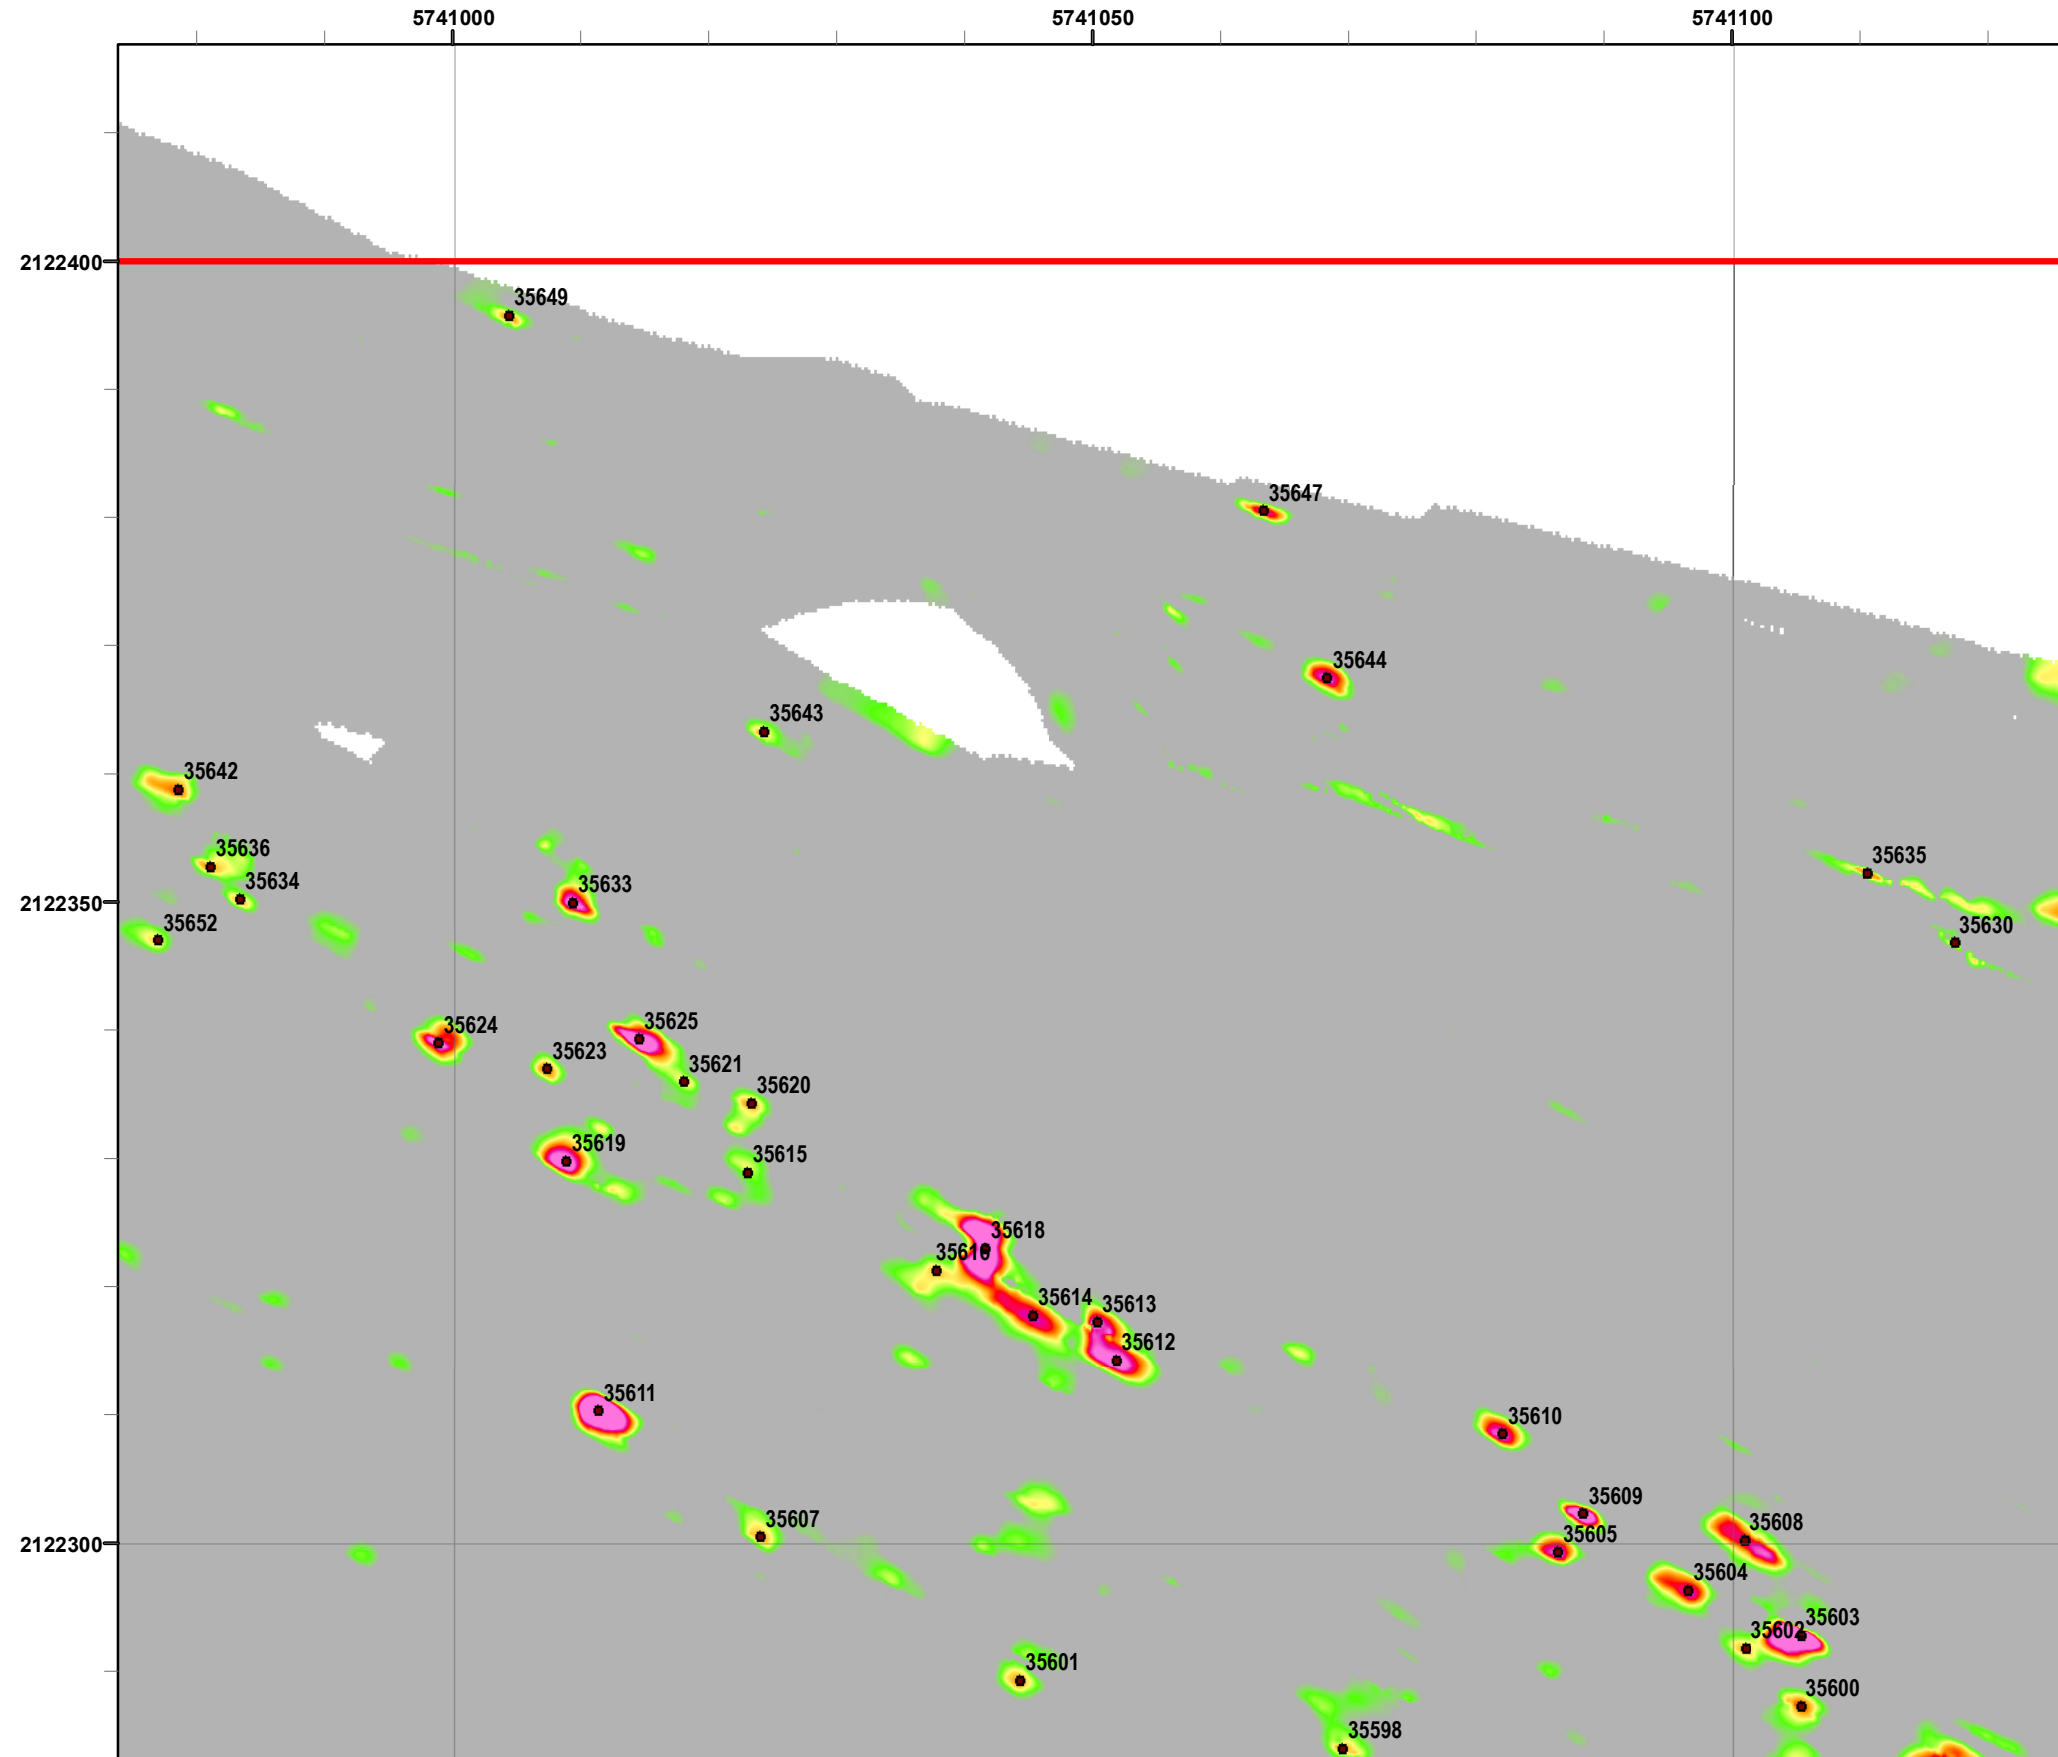

Legend

Grid C2A6D6

- 35027 Target Location
- Special Case Area and Non-Completed Work Areas
- ▬ Interim Action Ranges MRA
- ▬ Major Road