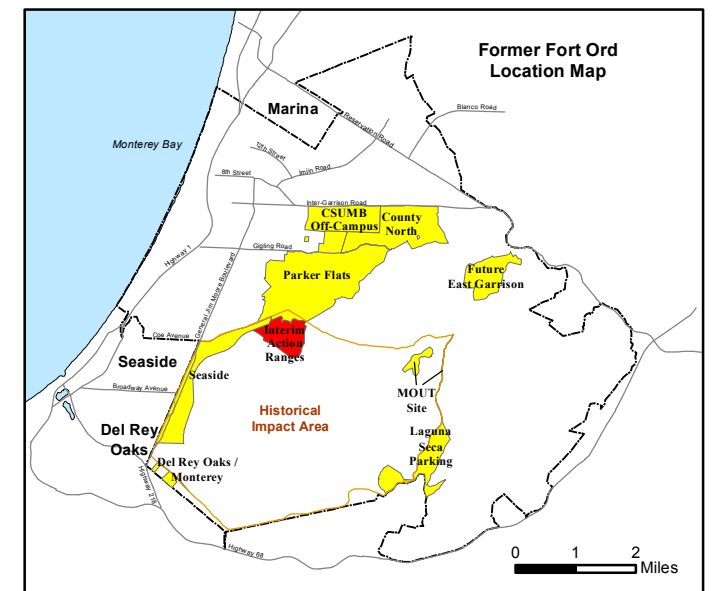

State Plane California IV, NAD 1983 (U.S. Survey Foot)

**Interim Action Ranges MRA
Range 47 SCA
Verification
DGM Mapbook**
FORA ESCA RP
Monterey County, California