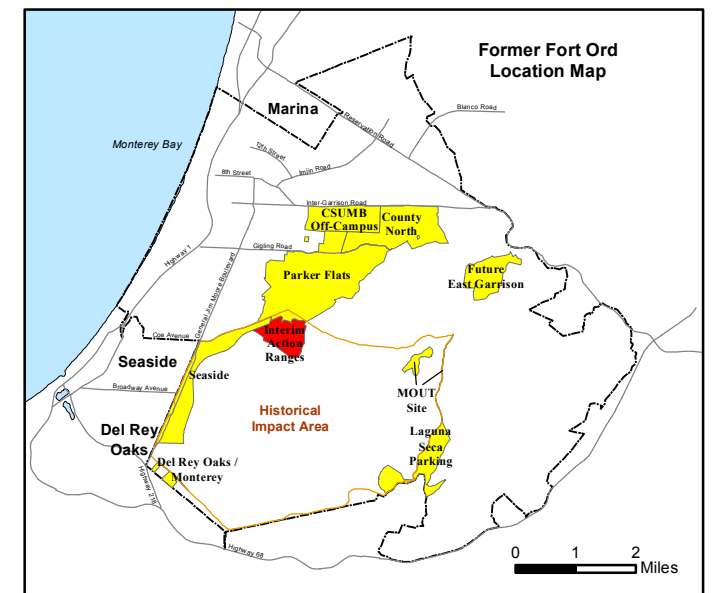

State Plane California IV, NAD 1983 (U.S. Survey Foot)

Interim Action Ranges MRA
Range 47 SCA
Verification
DGM Mapbook
 FORA ESCA RP
 Monterey County, California

Legend

Grid B2J6I6

- 35027 ● Target Location
- Special Case Area and Non-Completed Work Areas
- ▬ Interim Action Ranges MRA
- ▬ Major Road