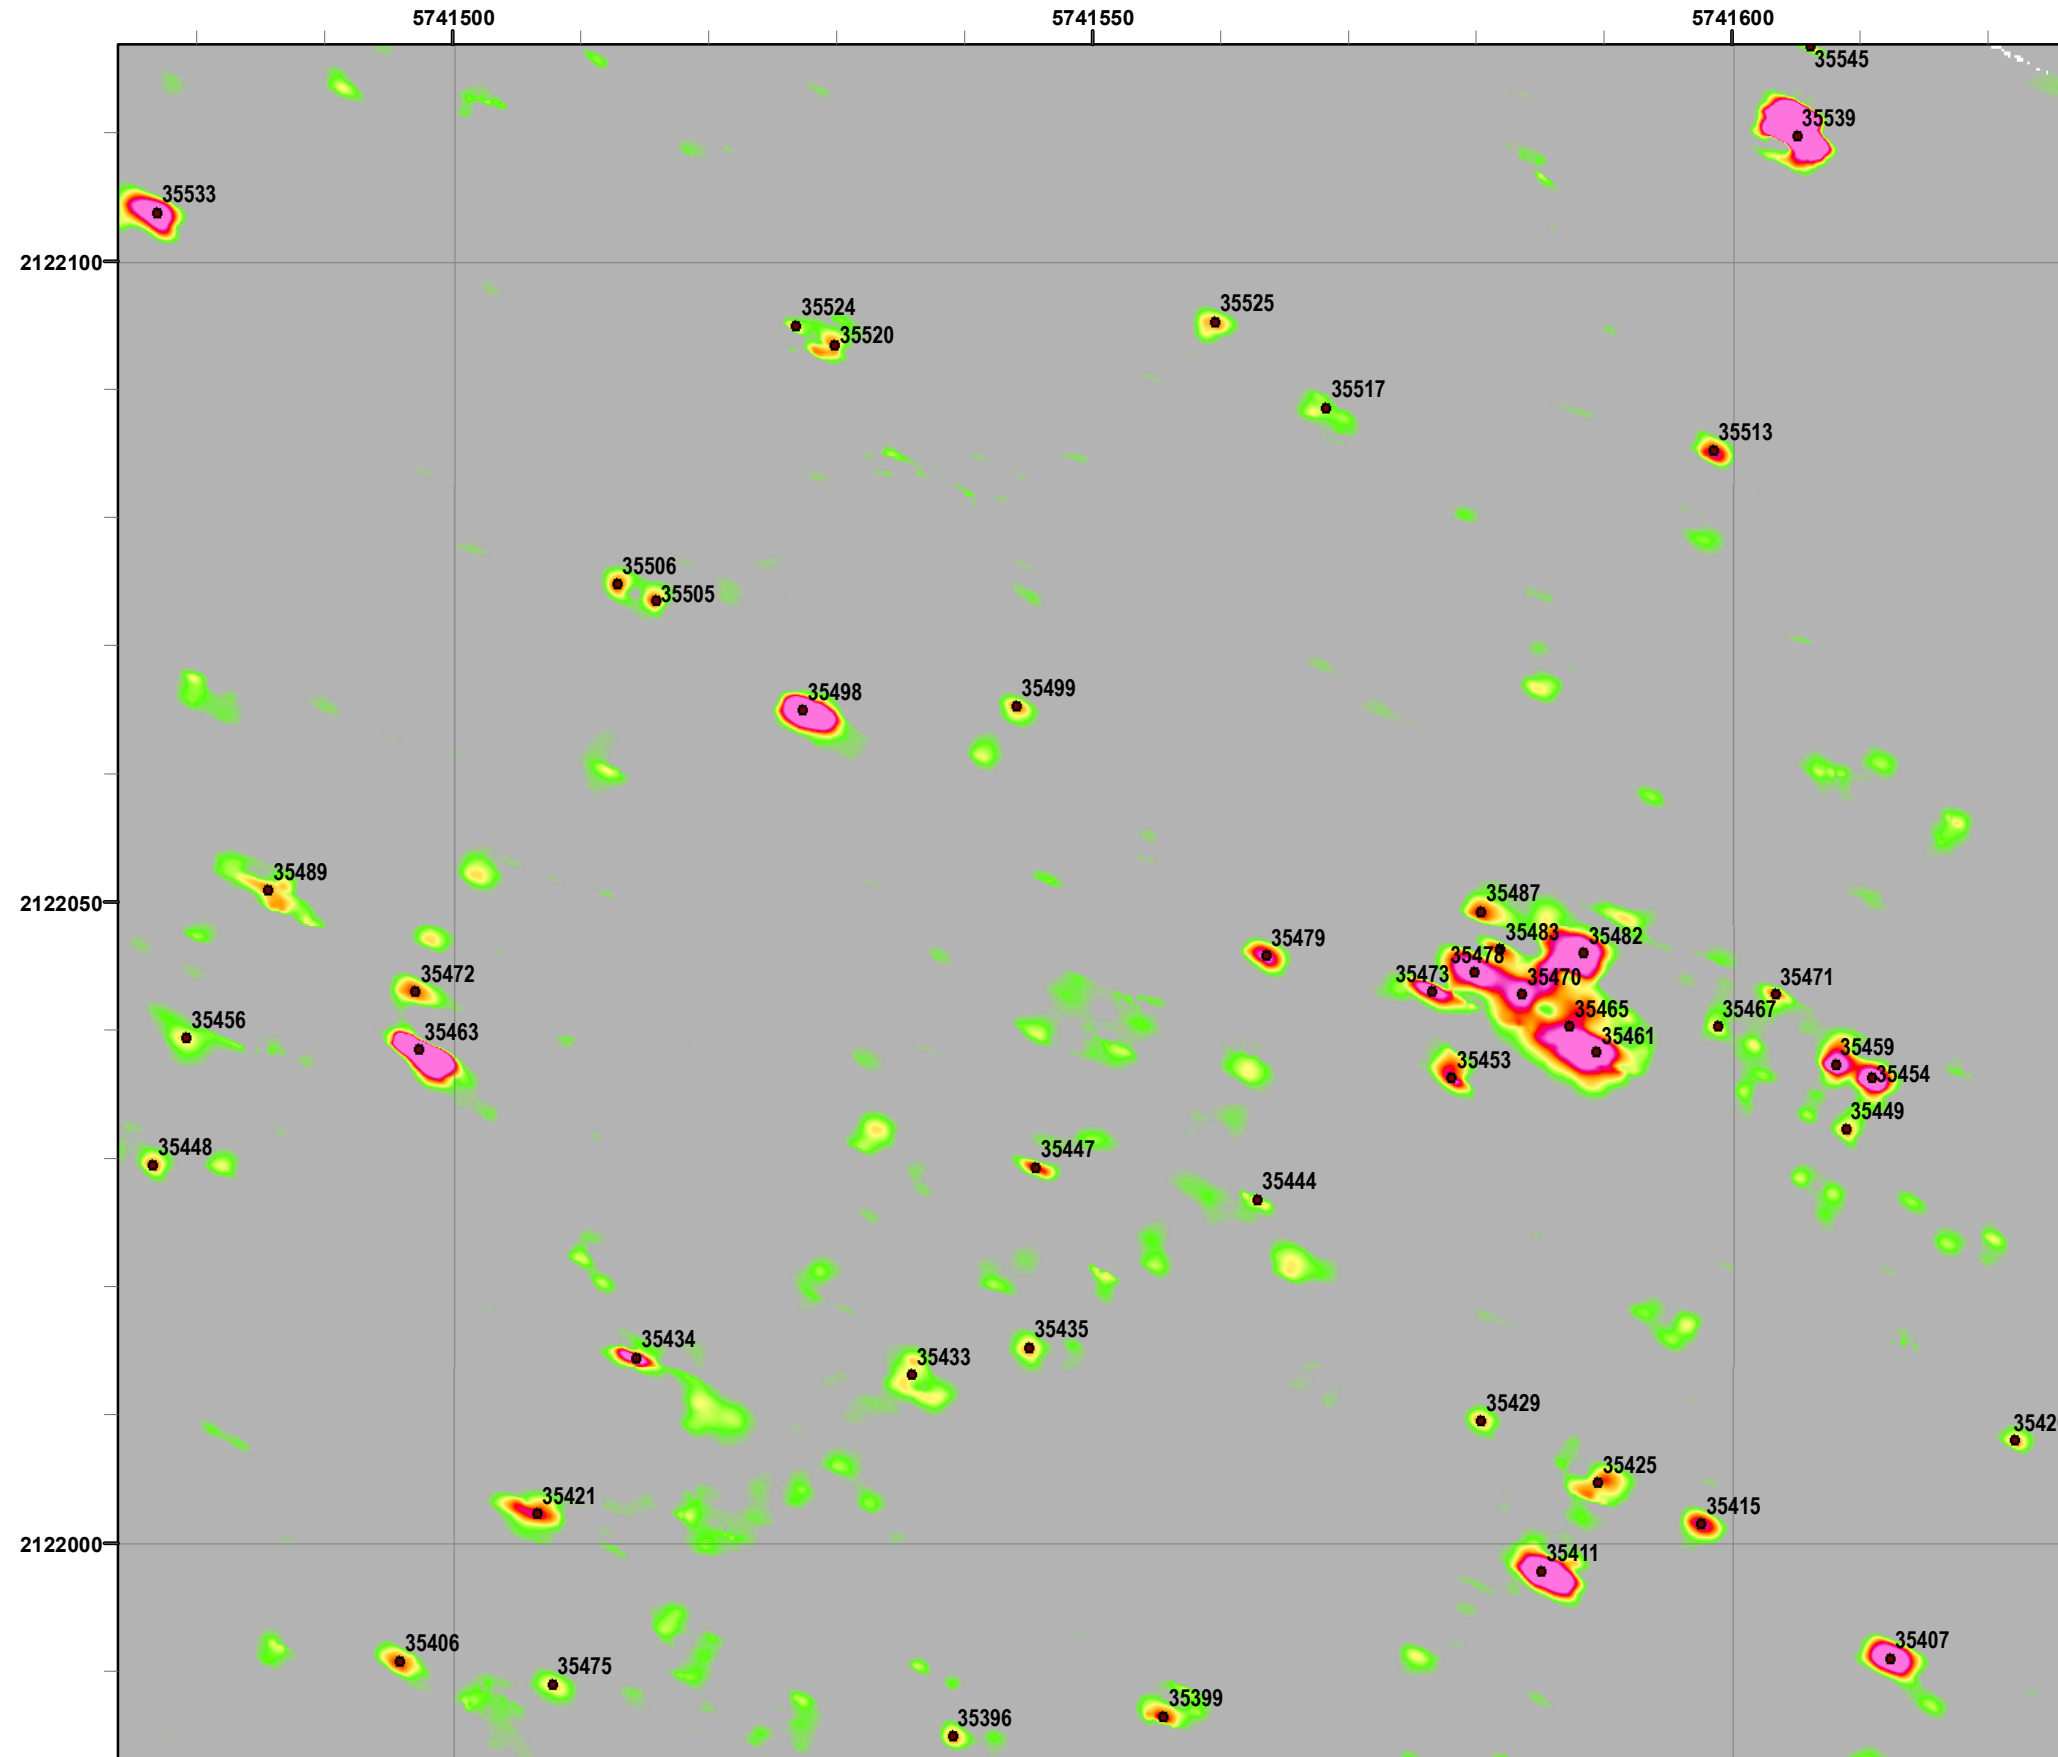

Legend

Grid C2A6A0

- 35027 Target Location
- Special Case Area and Non-Completed Work Areas
- ▬ Interim Action Ranges MRA
- ▬ Major Road

State Plane California IV, NAD 1983 (U.S. Survey Foot)

Interim Action Ranges MRA
Range 47 SCA
Verification
DGM Mapbook
 FORA ESCA RP
 Monterey County, California