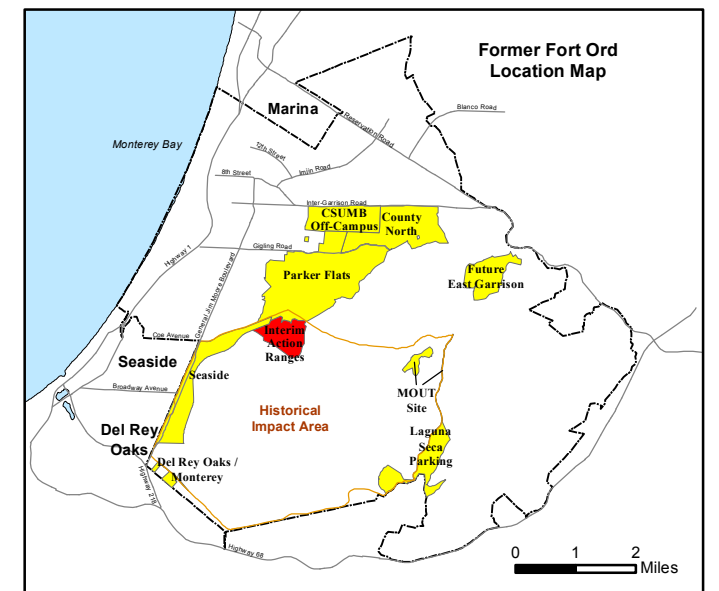

State Plane California IV, NAD 1983 (U.S. Survey Foot)

Interim Action Ranges MRA
Range 47 SCA
Verification
DGM Mapbook
 FORA ESCA RP
 Monterey County, California

Legend

Grid C2A6D7

- 35027 Target Location
- Special Case Area and Non-Completed Work Areas
- ▬ Interim Action Ranges MRA
- ▬ Major Road