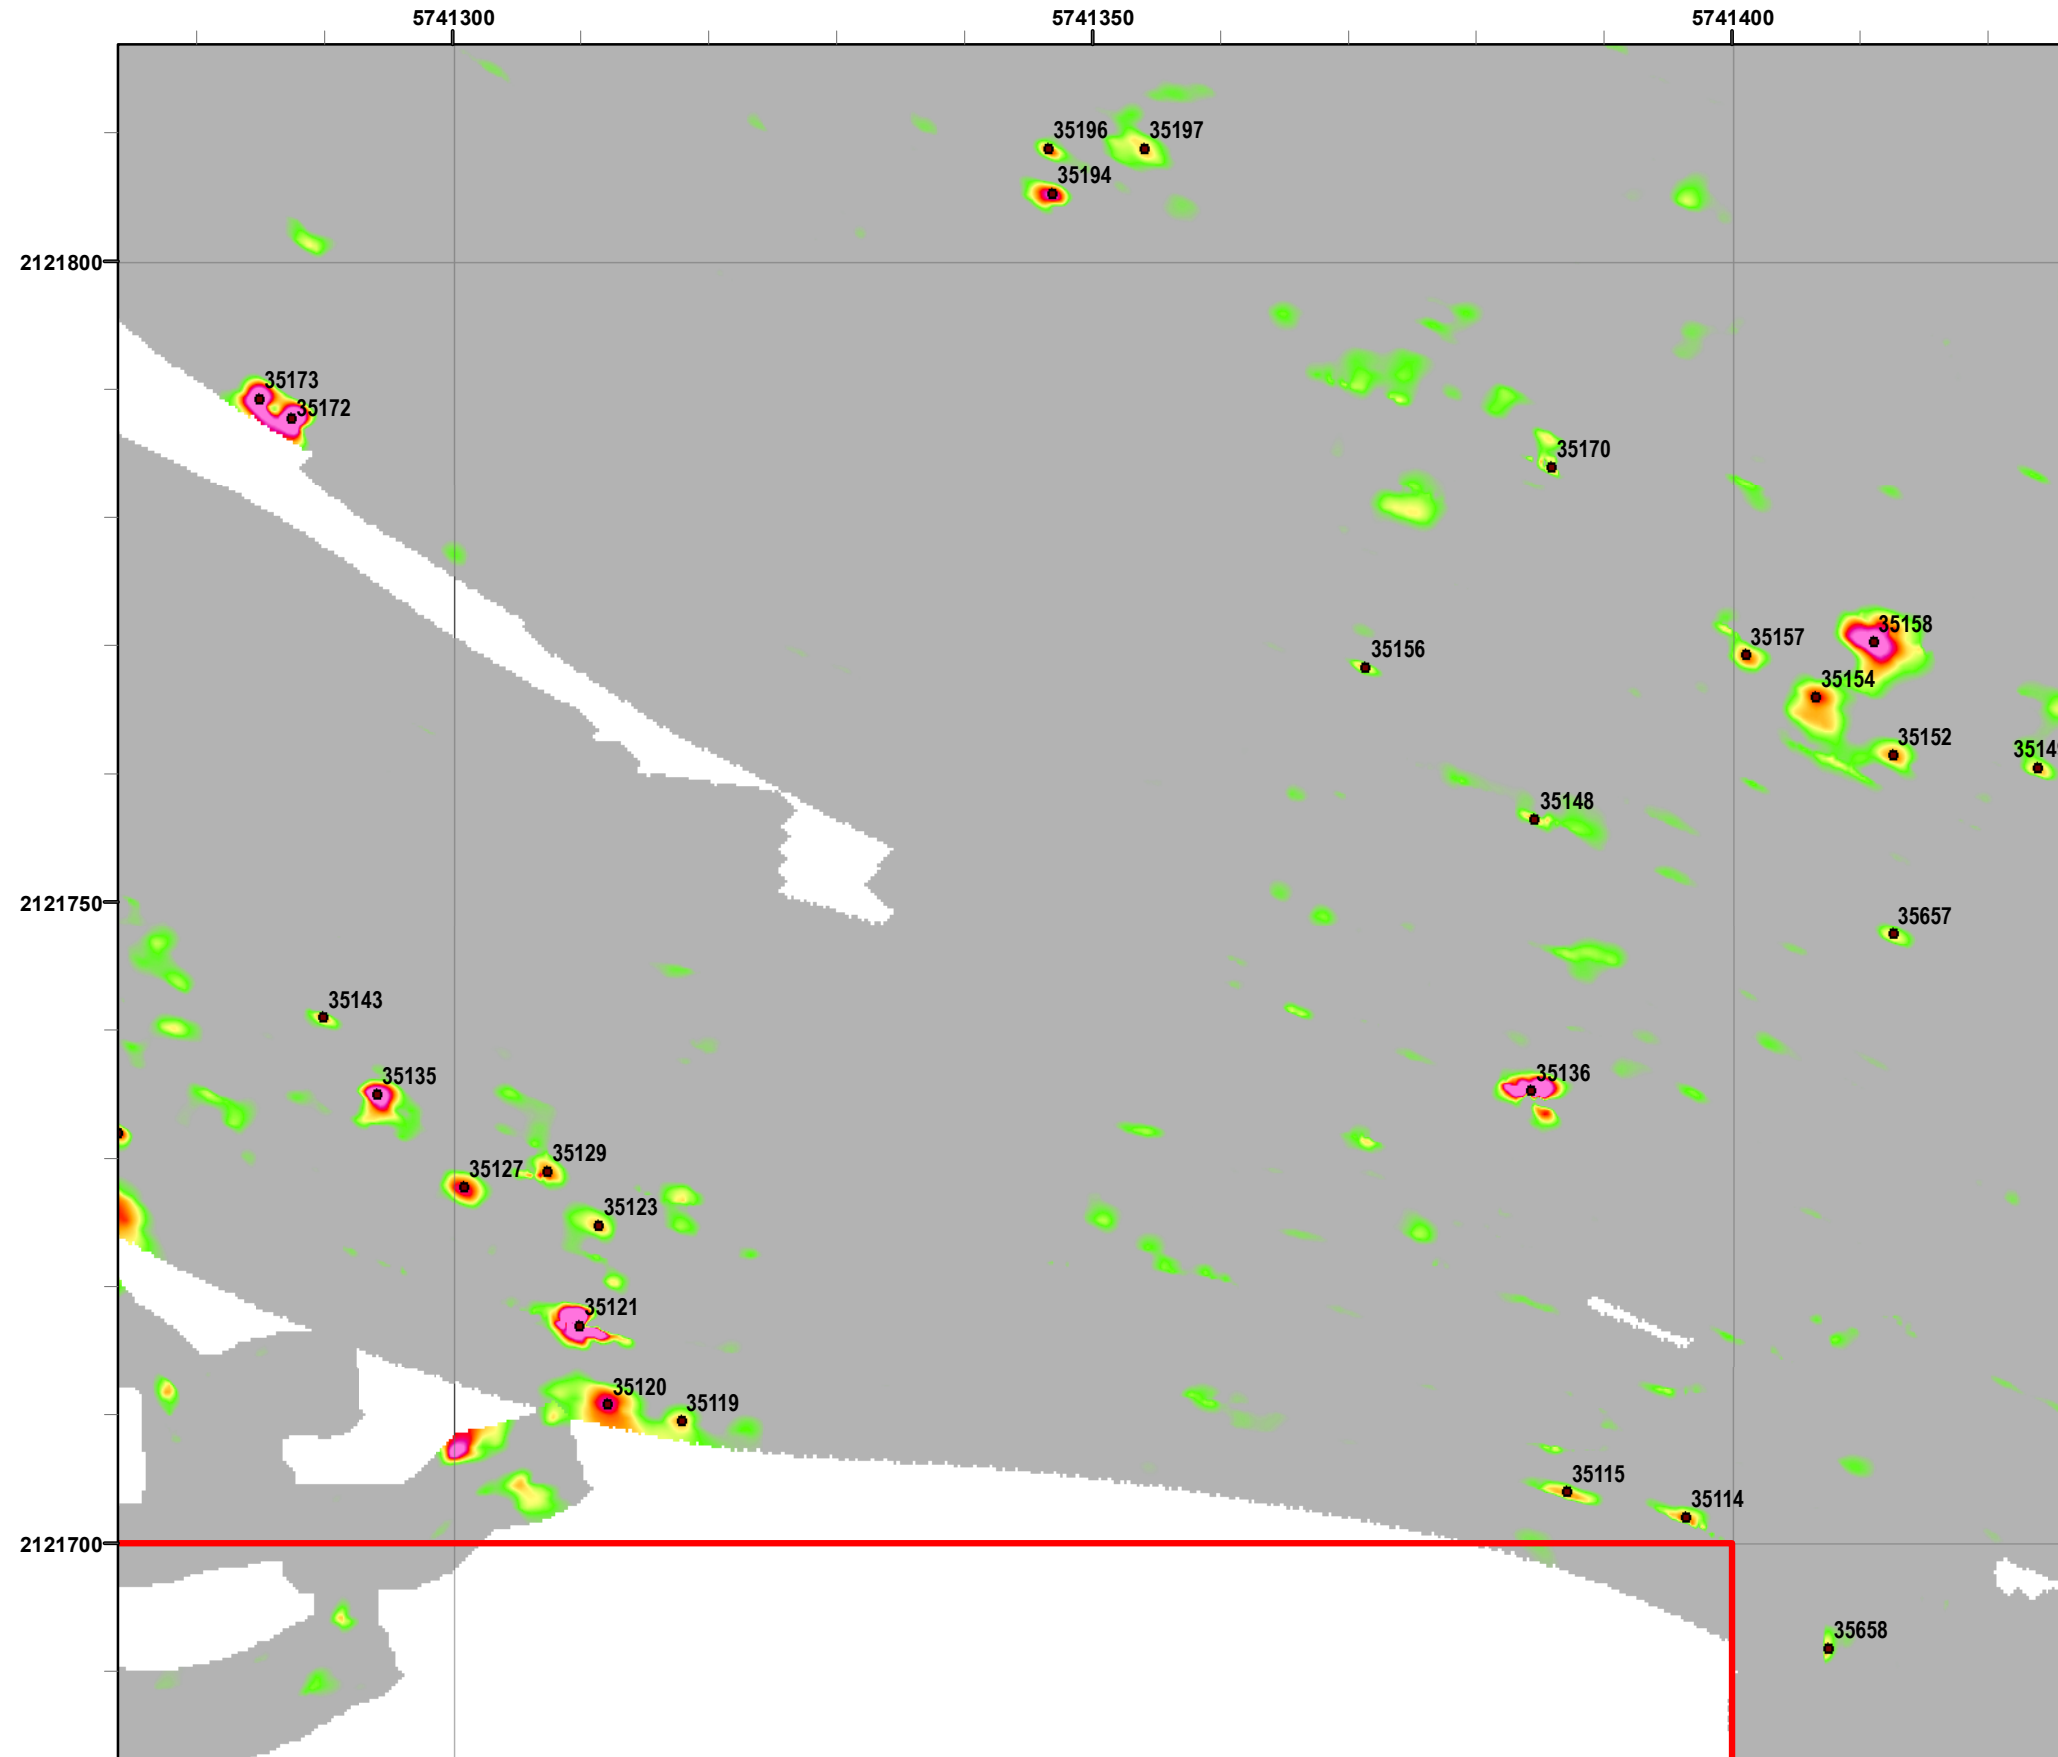

Legend

Grid B2J6H9

- 35027 Target Location
- Special Case Area and Non-Completed Work Areas
- ▬ Interim Action Ranges MRA
- ▬ Major Road