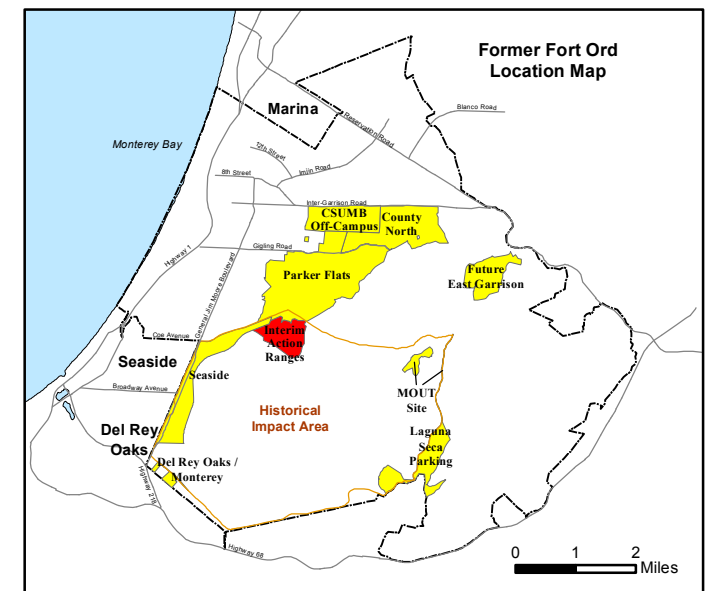

State Plane California IV, NAD 1983 (U.S. Survey Foot)

**Interim Action Ranges MRA
Range 47 SCA
Verification
DGM Mapbook**
FORA ESCA RP
Monterey County, California

Legend

Grid B2J7G1

- 35027 Target Location
- Special Case Area and Non-Completed Work Areas
- Interim Action Ranges MRA
- Major Road