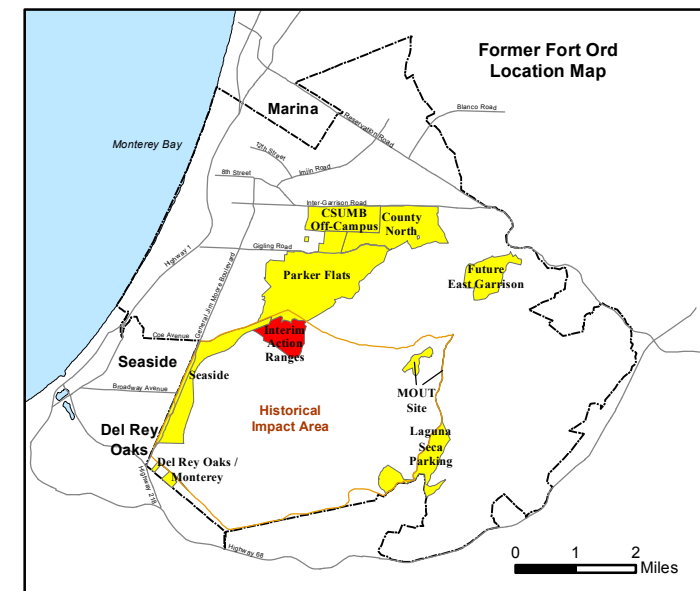

Legend

Grid B2J711

- 35027 Target Location
- Special Case Area and Non-Completed Work Areas
- ▬ Interim Action Ranges MRA
- ▬ Major Road