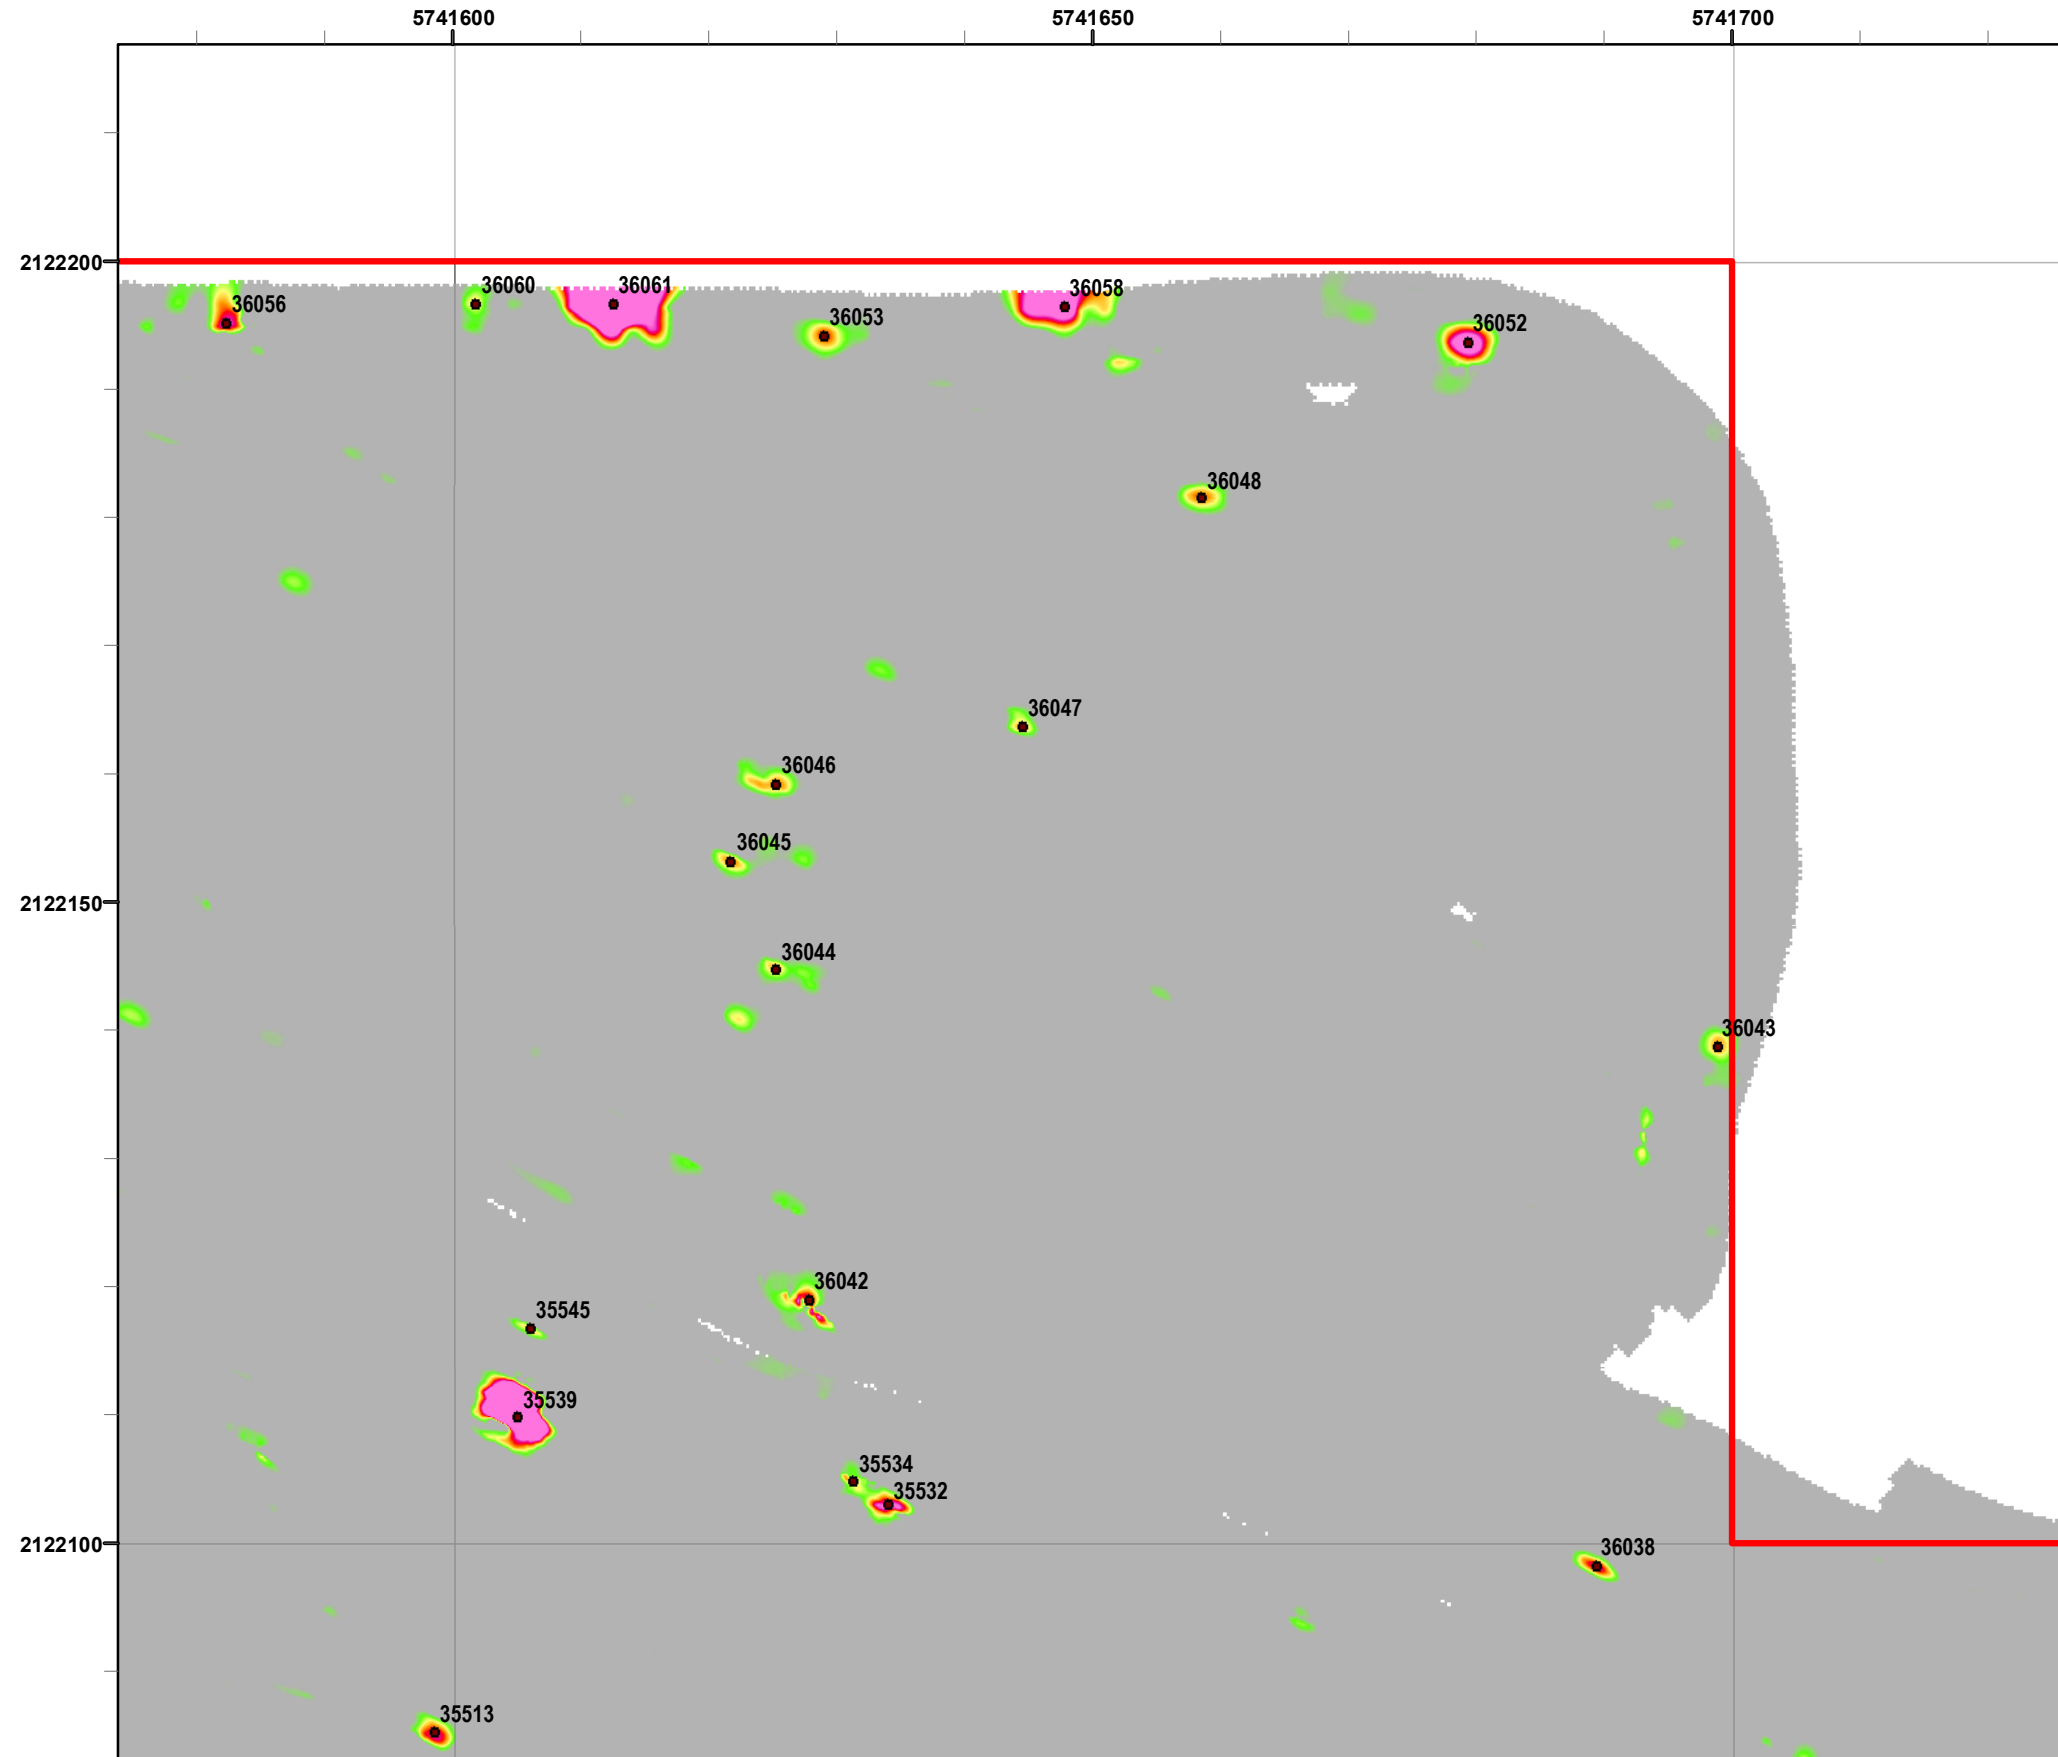

Legend

Grid C2A7B2

- 35027 Target Location
- Special Case Area and Non-Completed Work Areas
- ▬ Interim Action Ranges MRA
- ▬ Major Road