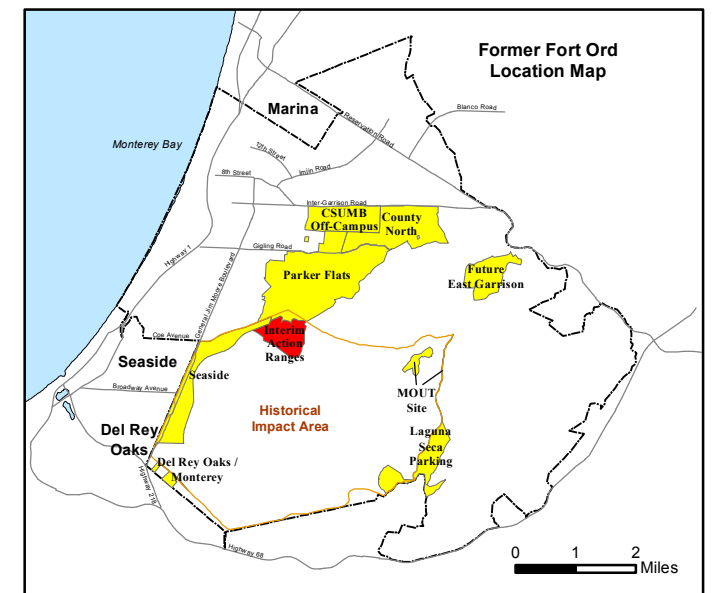

State Plane California IV, NAD 1983 (U.S. Survey Foot)

Interim Action Ranges MRA
Range 47 SCA
Verification
DGM Mapbook
 FORA ESCA RP
 Monterey County, California

Legend

Grid B2J7G2

- 35027 Target Location
- Special Case Area and Non-Completed Work Areas
- ▬ Interim Action Ranges MRA
- ▬ Major Road