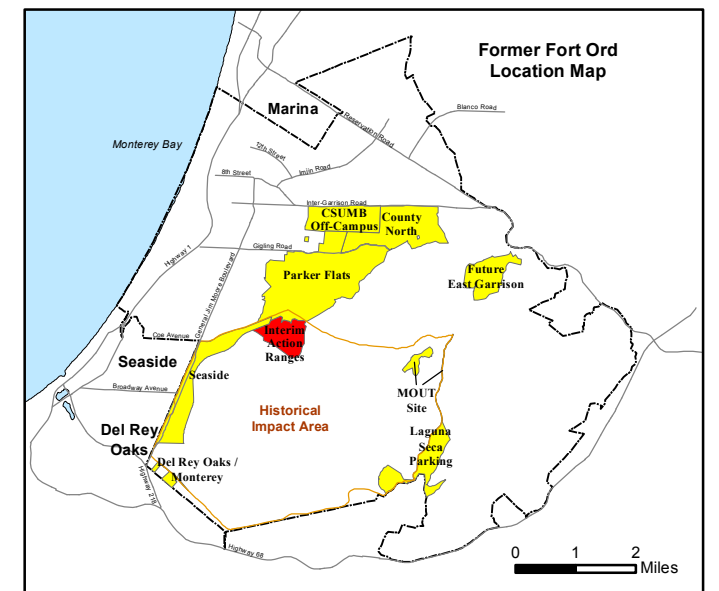

State Plane California IV, NAD 1983 (U.S. Survey Foot)

Interim Action Ranges MRA
Range 47 SCA
Verification
DGM Mapbook
 FORA ESCA RP
 Monterey County, California

Map F1K - 11

Legend

Grid B2J6H0

- 35027 Target Location
- Special Case Area and Non-Completed Work Areas
- ▬ Interim Action Ranges MRA
- ▬ Major Road