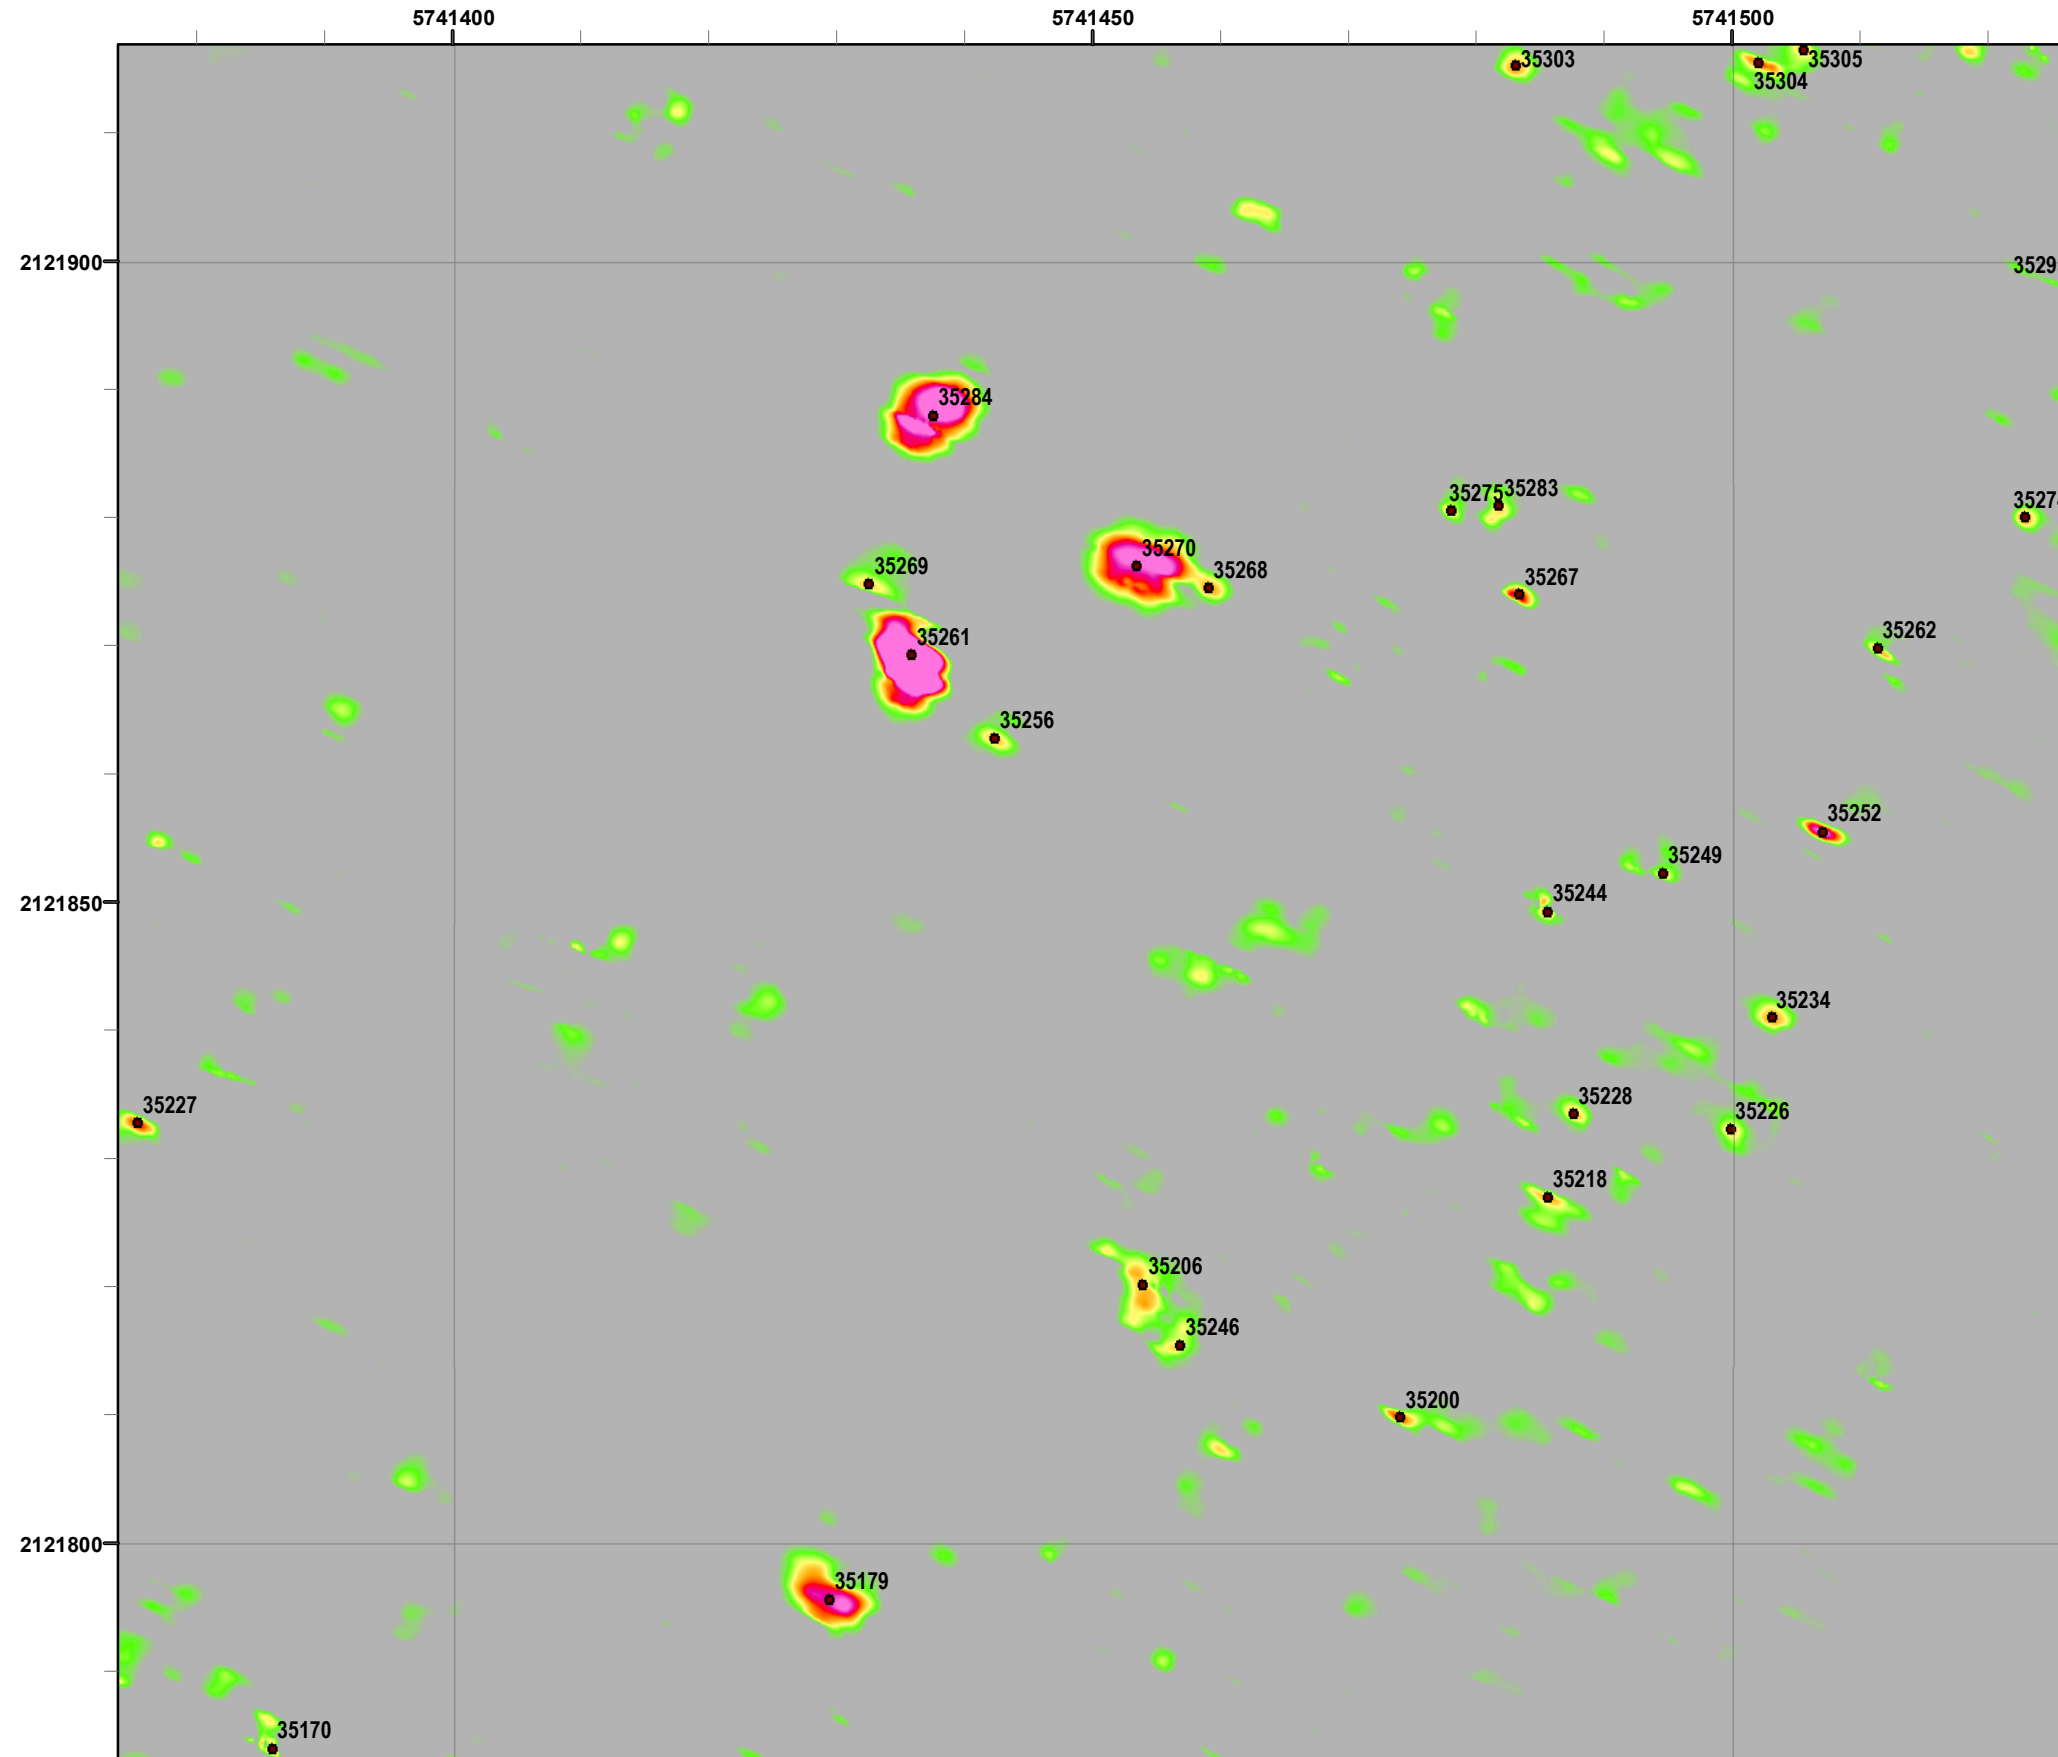

Legend

Grid B2J6I9

- 35027 Target Location
- Special Case Area and Non-Completed Work Areas
- ▬ Interim Action Ranges MRA
- ▬ Major Road

State Plane California IV, NAD 1983 (U.S. Survey Foot)

Interim Action Ranges MRA
Range 47 SCA
Verification
DGM Mapbook
 FORA ESCA RP
 Monterey County, California