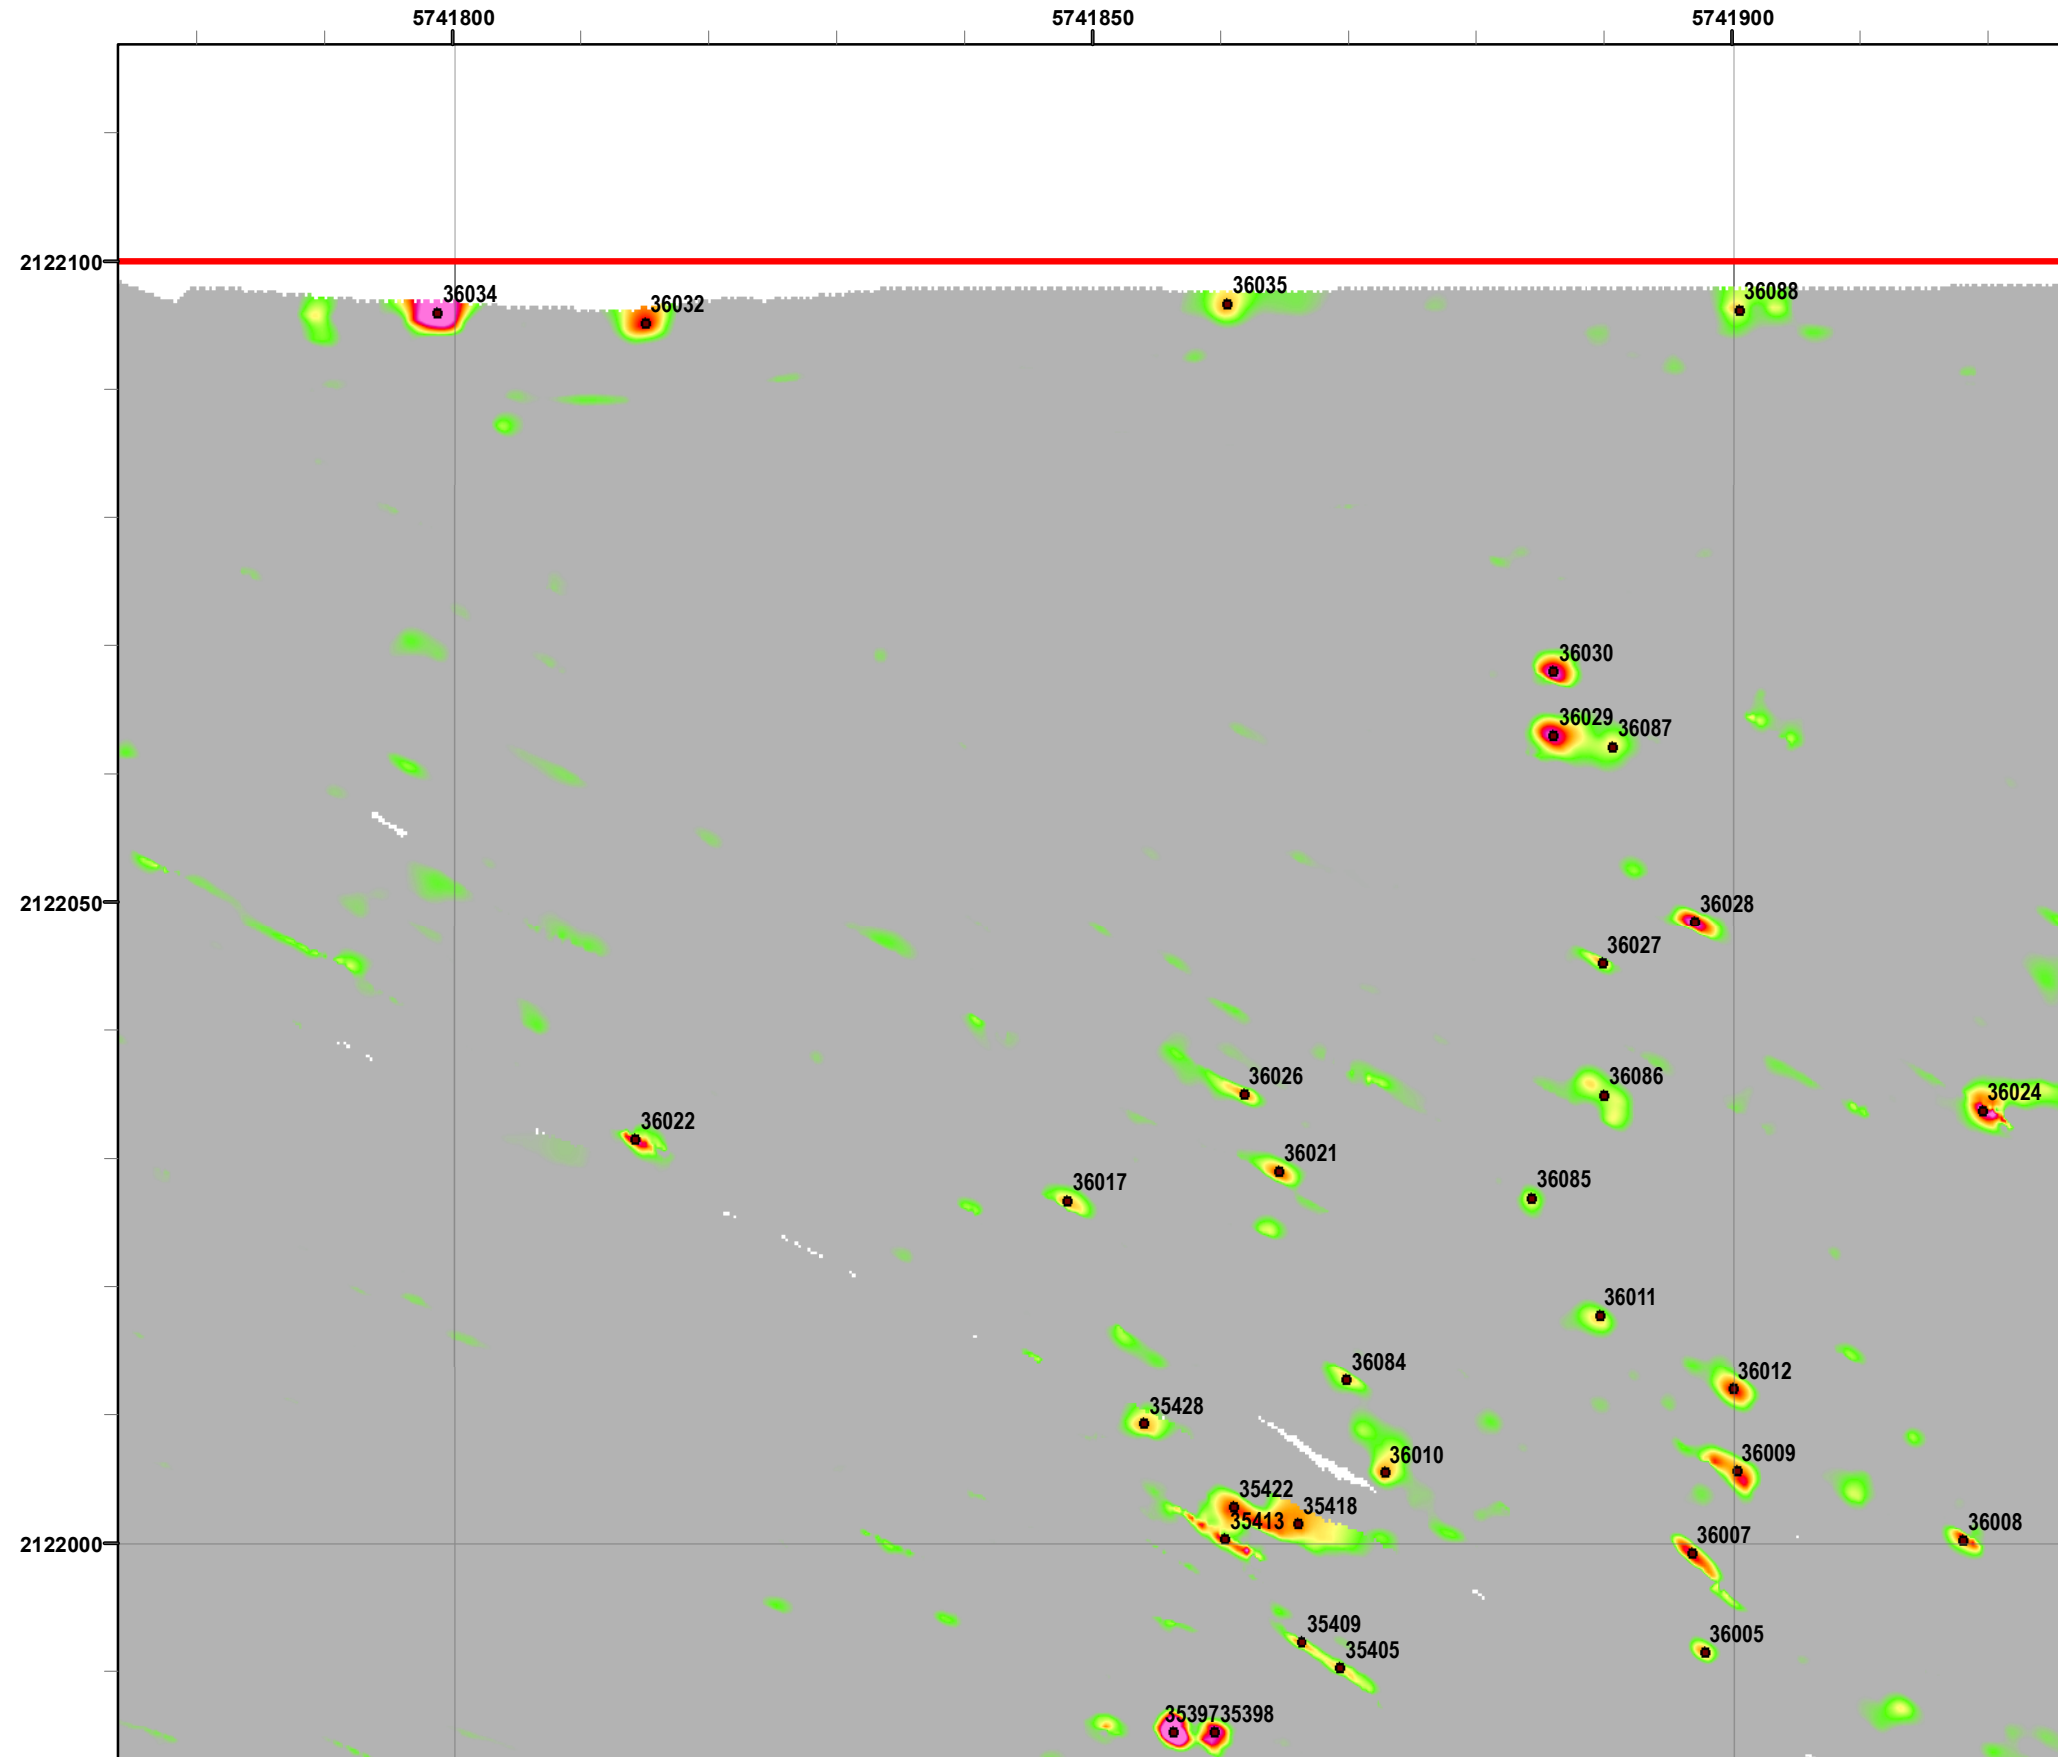

Legend

Grid C2A7A3

- 35027 Target Location
- Special Case Area and Non-Completed Work Areas
- ▬ Interim Action Ranges MRA
- ▬ Major Road

State Plane California IV, NAD 1983 (U.S. Survey Foot)

Interim Action Ranges MRA
Range 47 SCA
Verification
DGM Mapbook
 FORA ESCA RP
 Monterey County, California