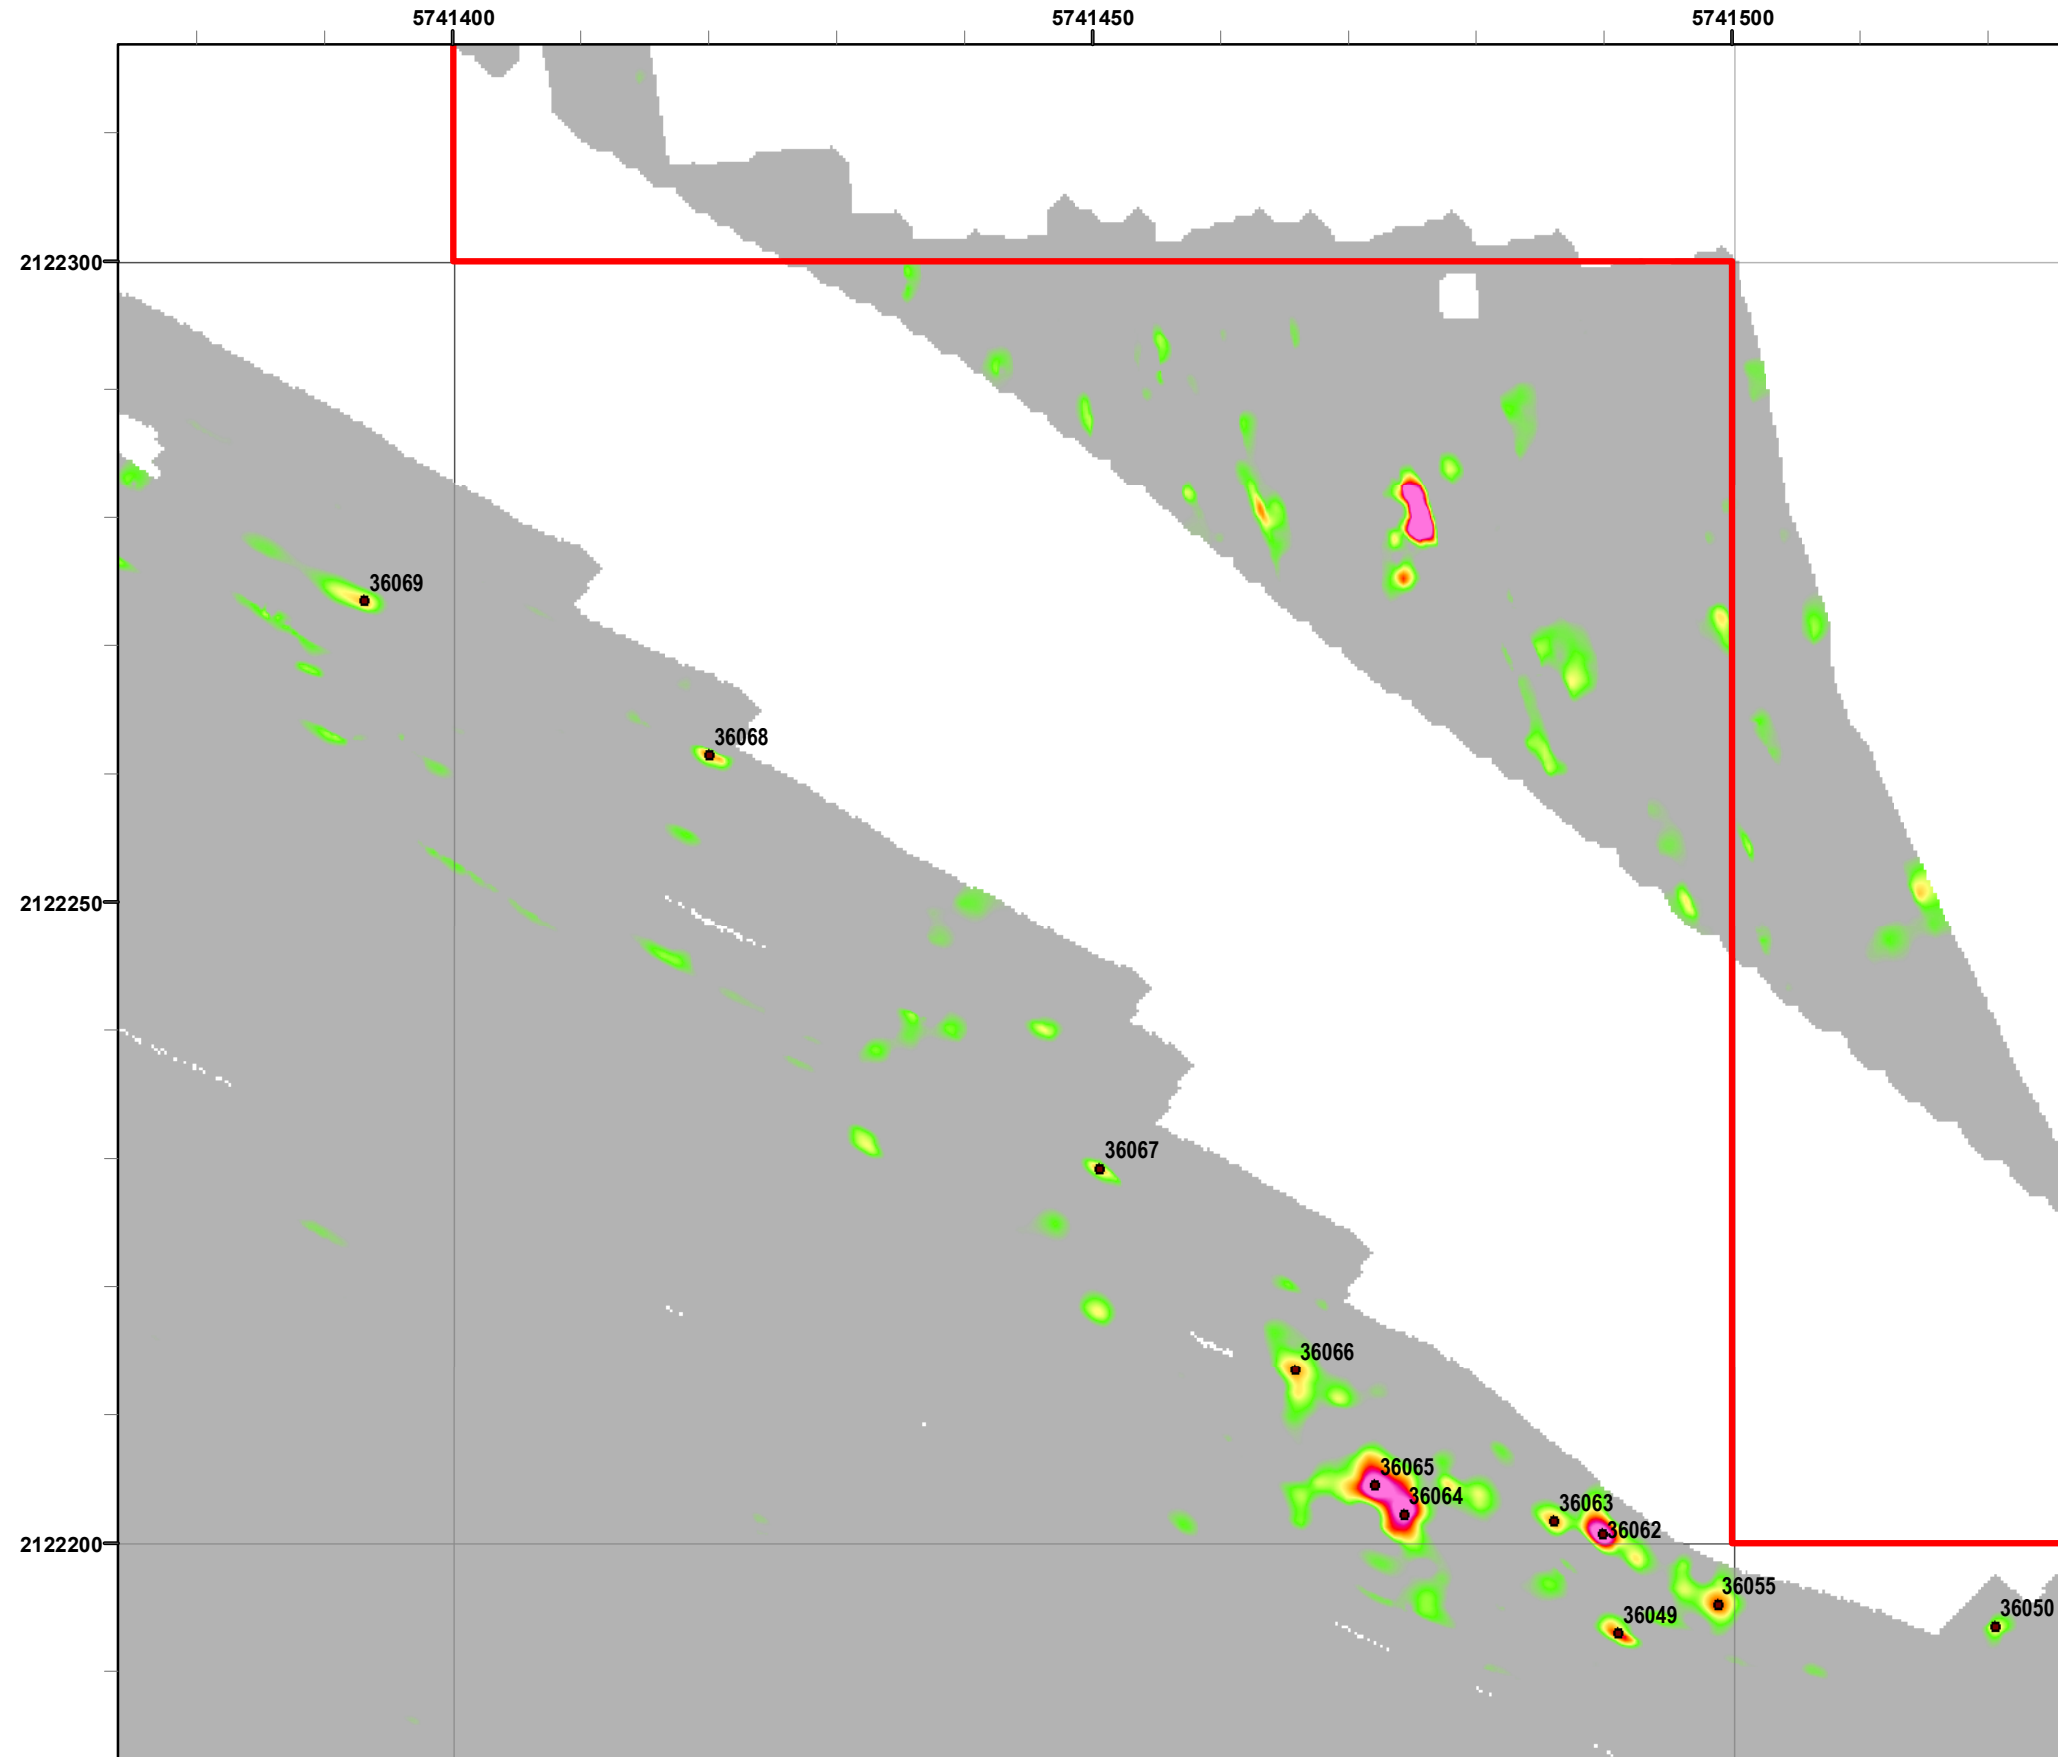

Document Path: Z:\GIS\PROJECTS\ENM\FI010595956_GIS\Projects\Interim Action Ranges\IRACR\Appendix F\F1K-1_IAR_R47_Verification_DGM_Mapbook.mxd

Legend

Grid C2A6C0

- 35027 Target Location
- Special Case Area and Non-Completed Work Areas
- ▬ Interim Action Ranges MRA
- ▬ Major Road