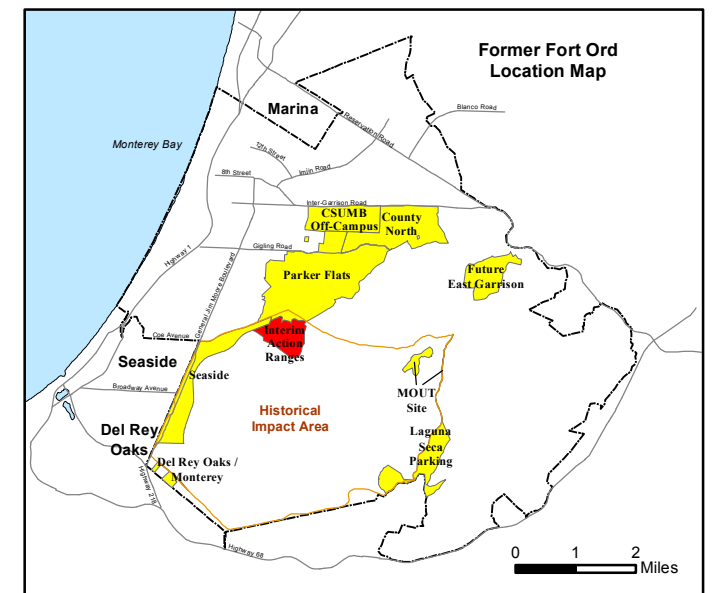

State Plane California IV, NAD 1983 (U.S. Survey Foot)

**Interim Action Ranges MRA
Range 47 SCA
Verification
DGM Mapbook**
FORA ESCA RP
Monterey County, California

Legend

Grid B2J7H1

- 35027 Target Location
- Special Case Area and Non-Completed Work Areas
- ▬ Interim Action Ranges MRA
- ▬ Major Road