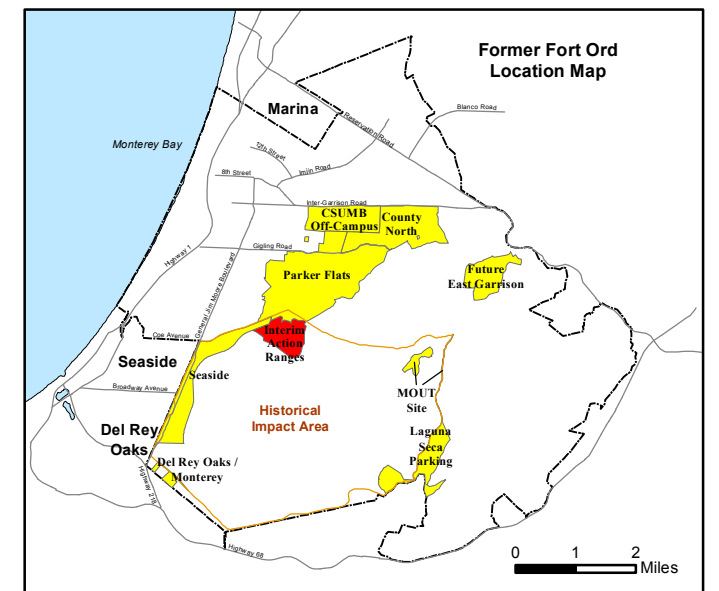

State Plane California IV, NAD 1983 (U.S. Survey Foot)

Interim Action Ranges MRA
Range 47 SCA
Verification
DGM Mapbook
FORA ESCA RP
Monterey County, California

Map F1K - 49