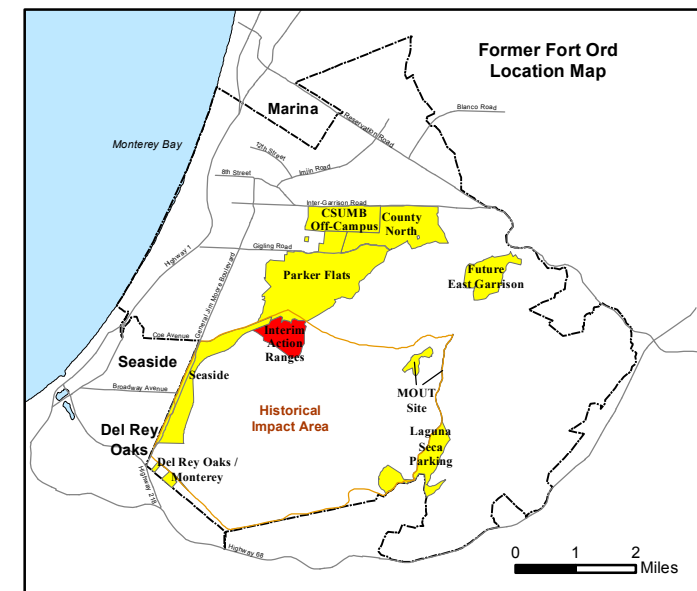

State Plane California IV, NAD 1983 (U.S. Survey Foot)

**Interim Action Ranges MRA
Range 47 SCA
Verification
DGM Mapbook**
FORA ESCA RP
Monterey County, California