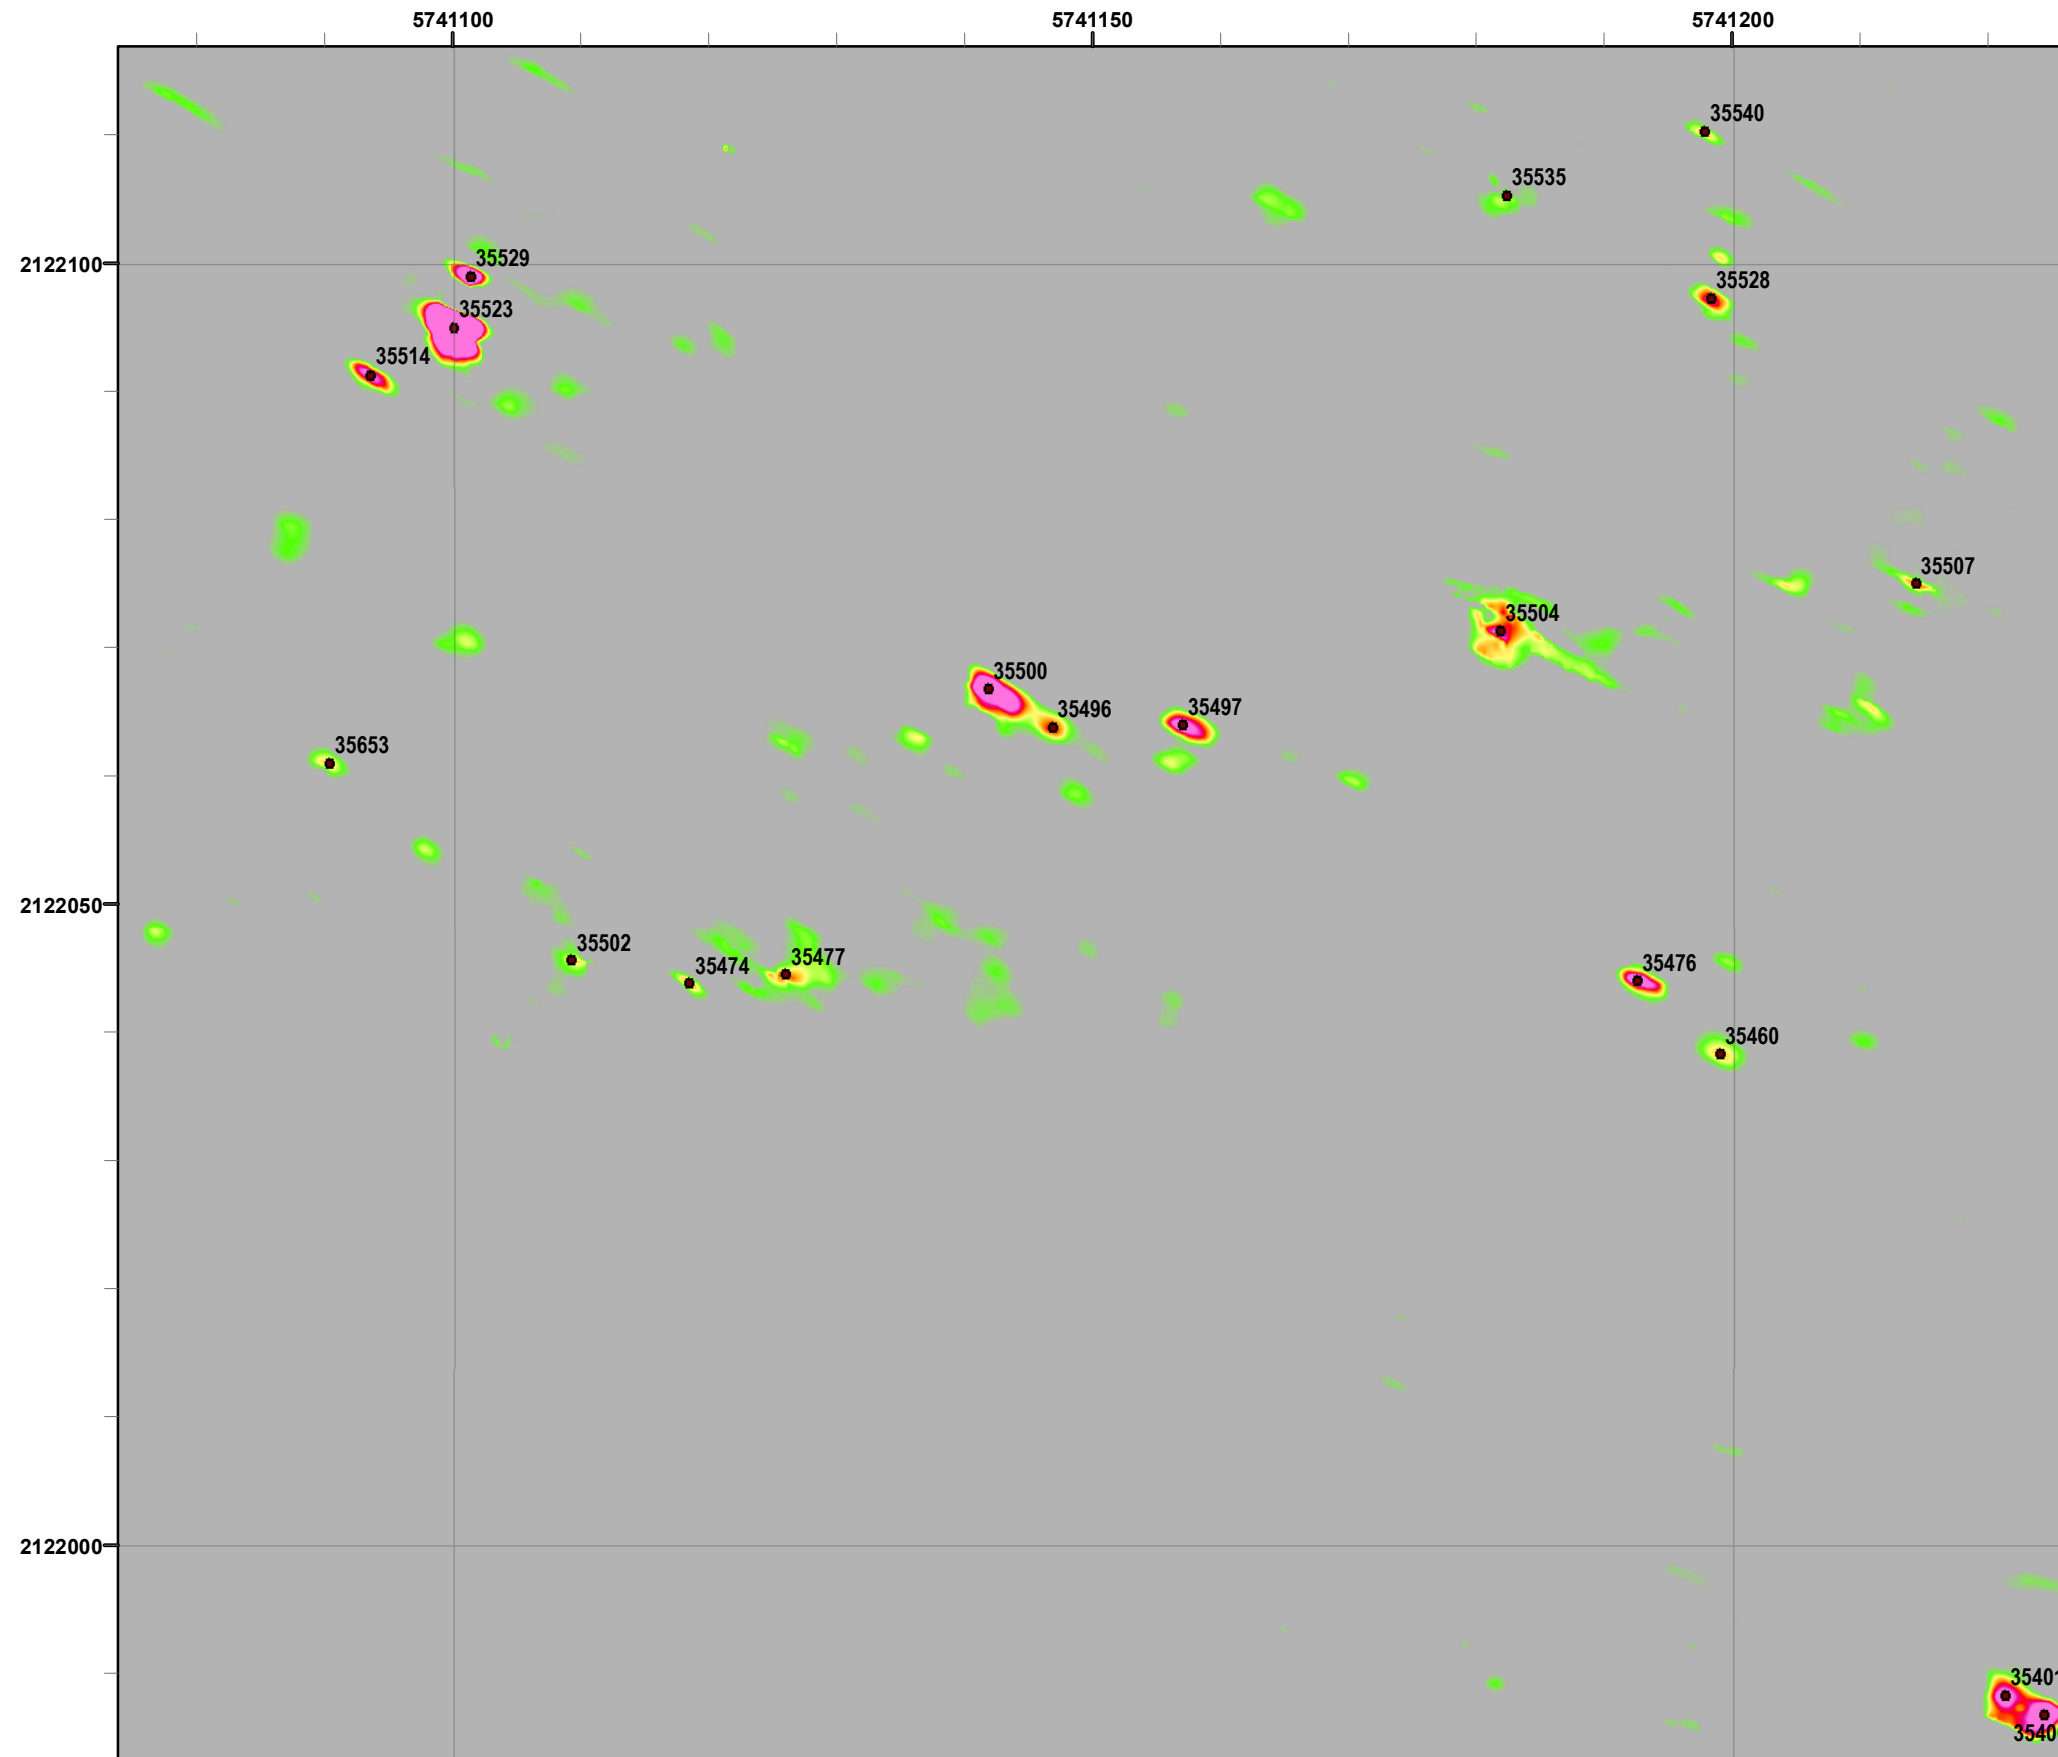

Legend

Grid C2A6A7

- 35027 Target Location
- Special Case Area and Non-Completed Work Areas
- ▬ Interim Action Ranges MRA
- ▬ Major Road