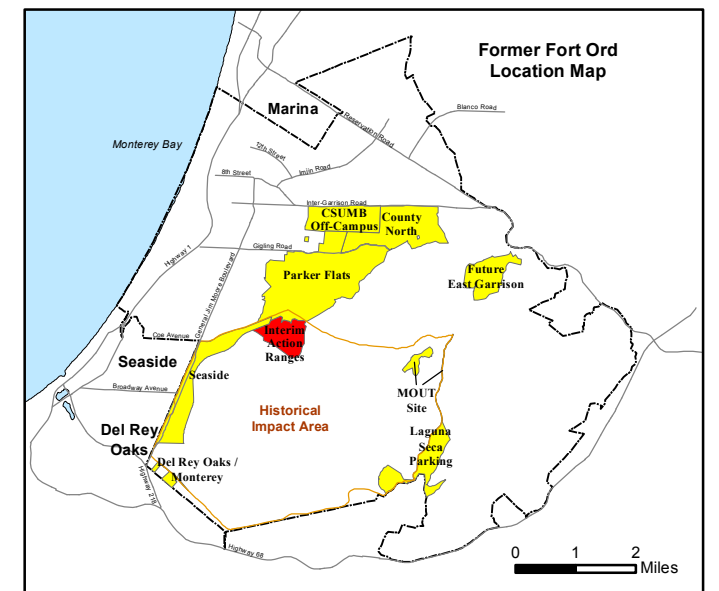

State Plane California IV, NAD 1983 (U.S. Survey Foot)

Interim Action Ranges MRA
Range 47 SCA
Verification
DGM Mapbook
FORA ESCA RP
Monterey County, California