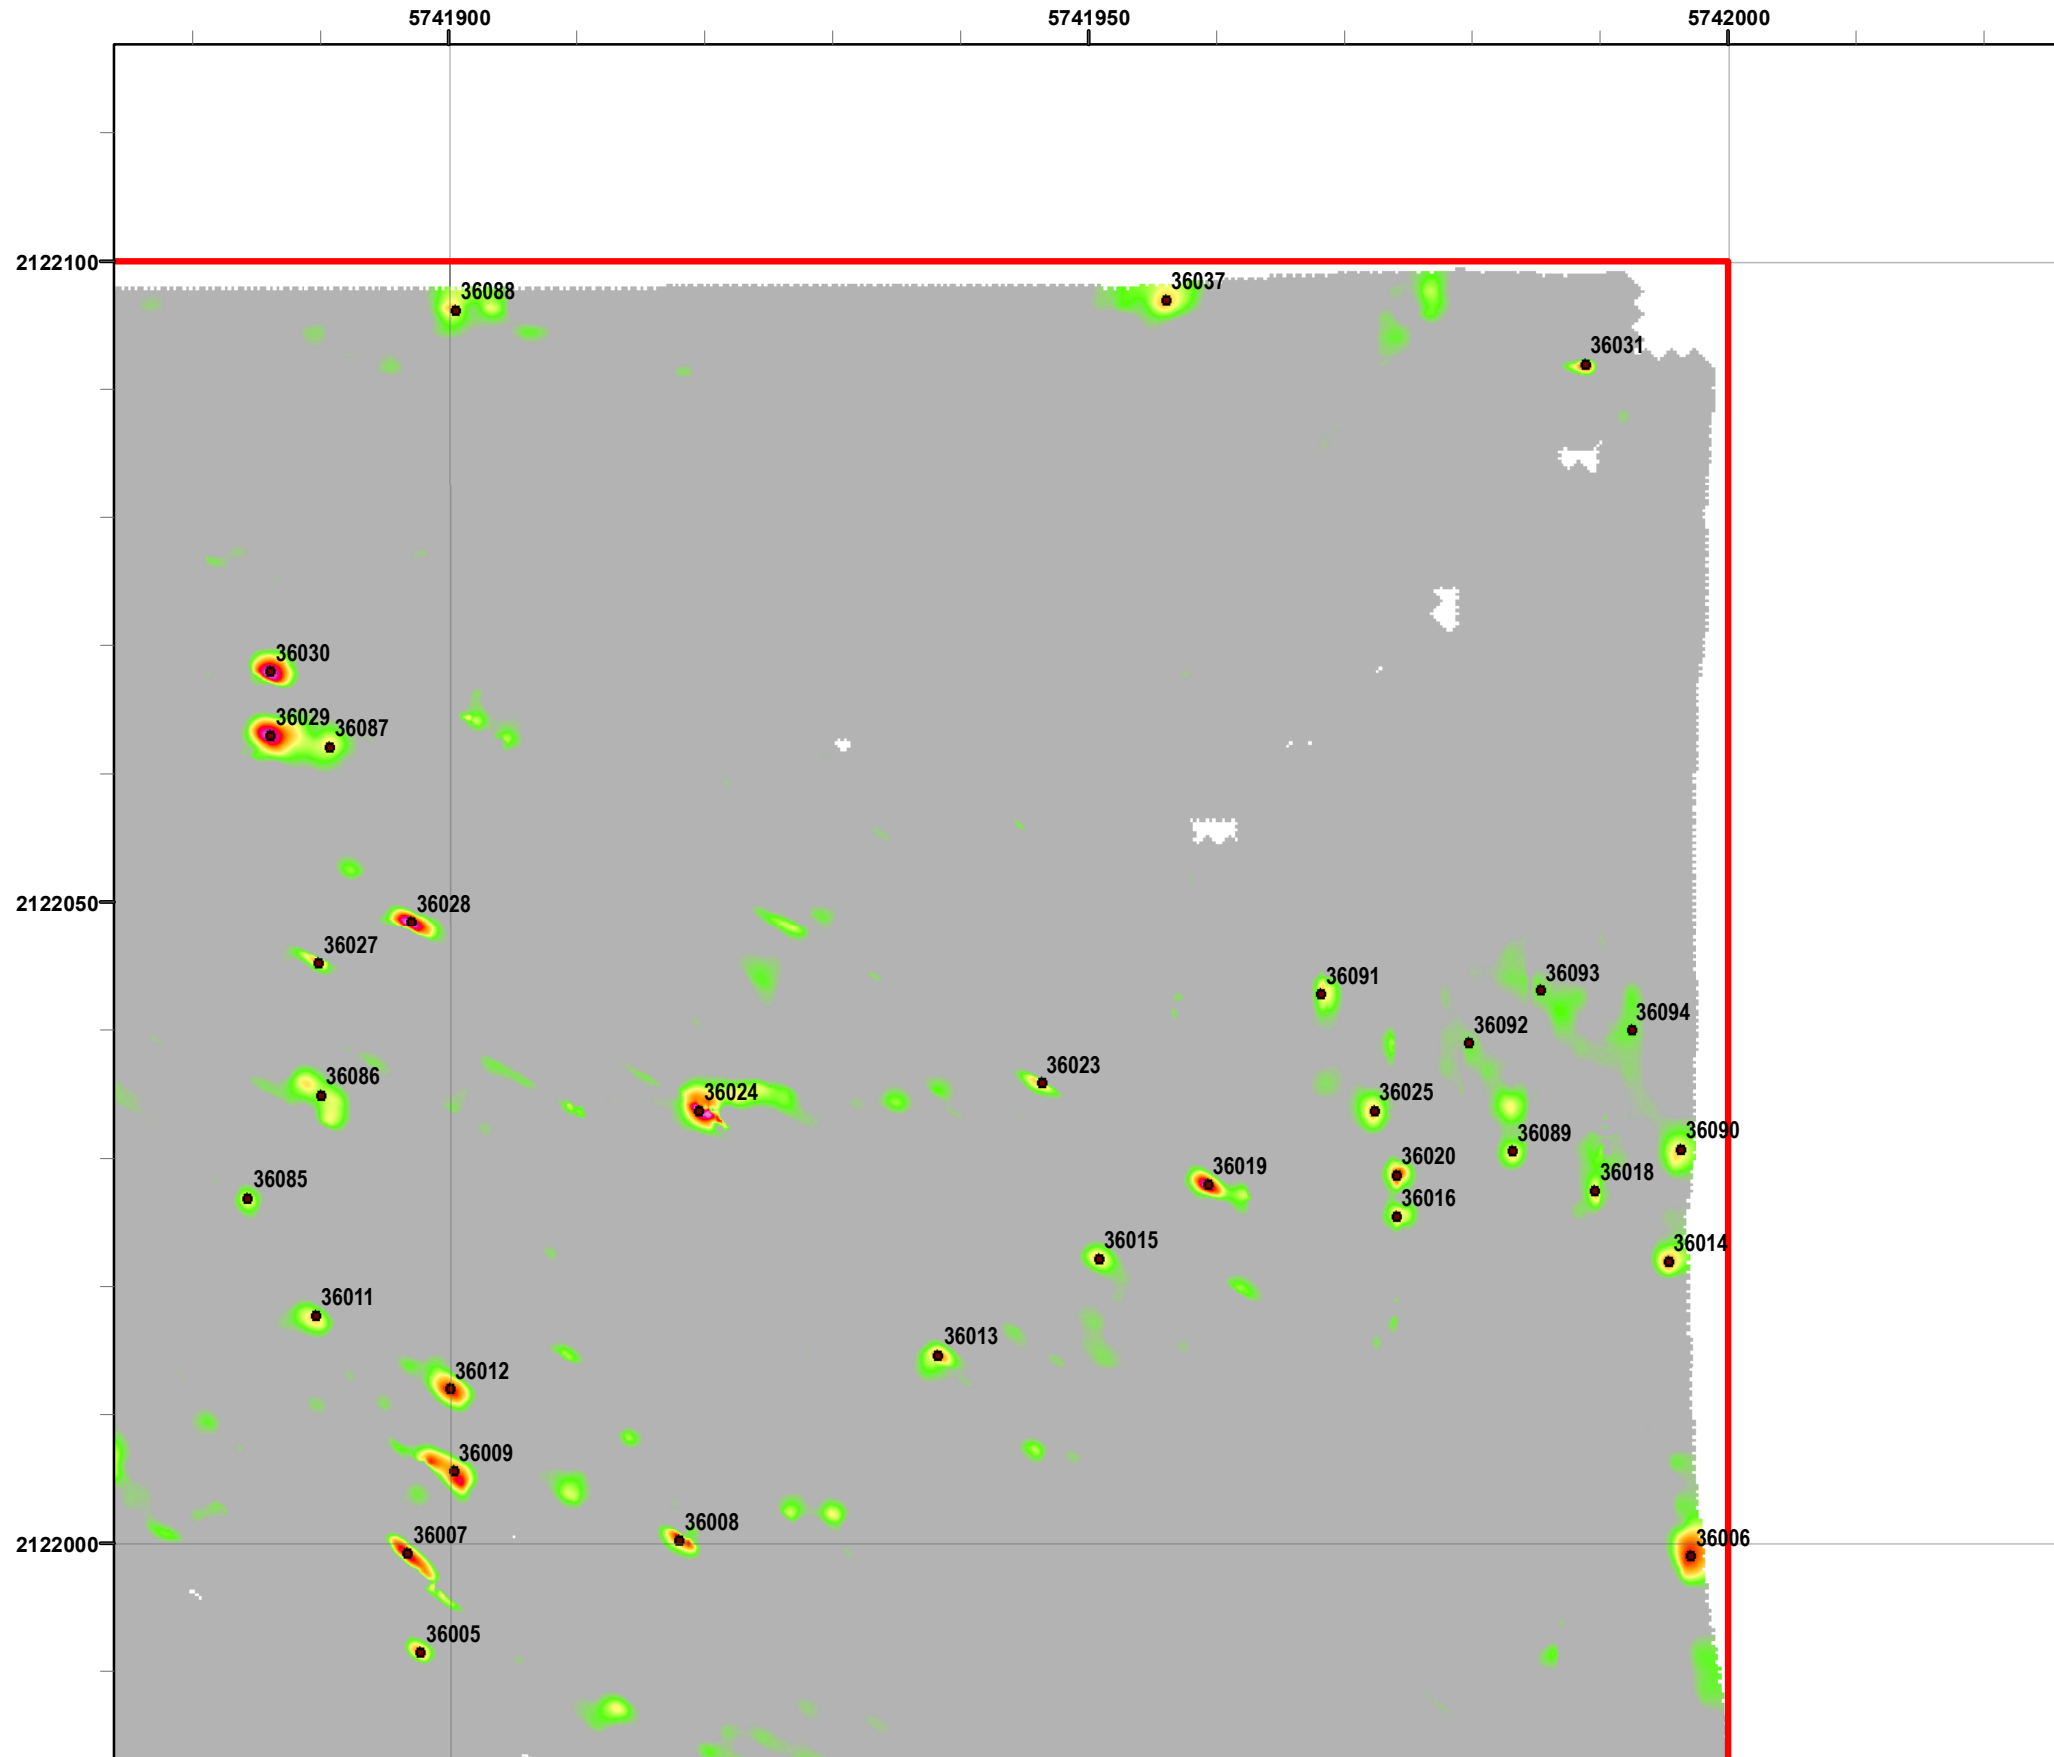

Legend

Grid C2A7A4

- 35027 Target Location
- Special Case Area and Non-Completed Work Areas
- ▬ Interim Action Ranges MRA
- ▬ Major Road

State Plane California IV, NAD 1983 (U.S. Survey Foot)

Interim Action Ranges MRA
Range 47 SCA
Verification
DGM Mapbook
 FORA ESCA RP
 Monterey County, California