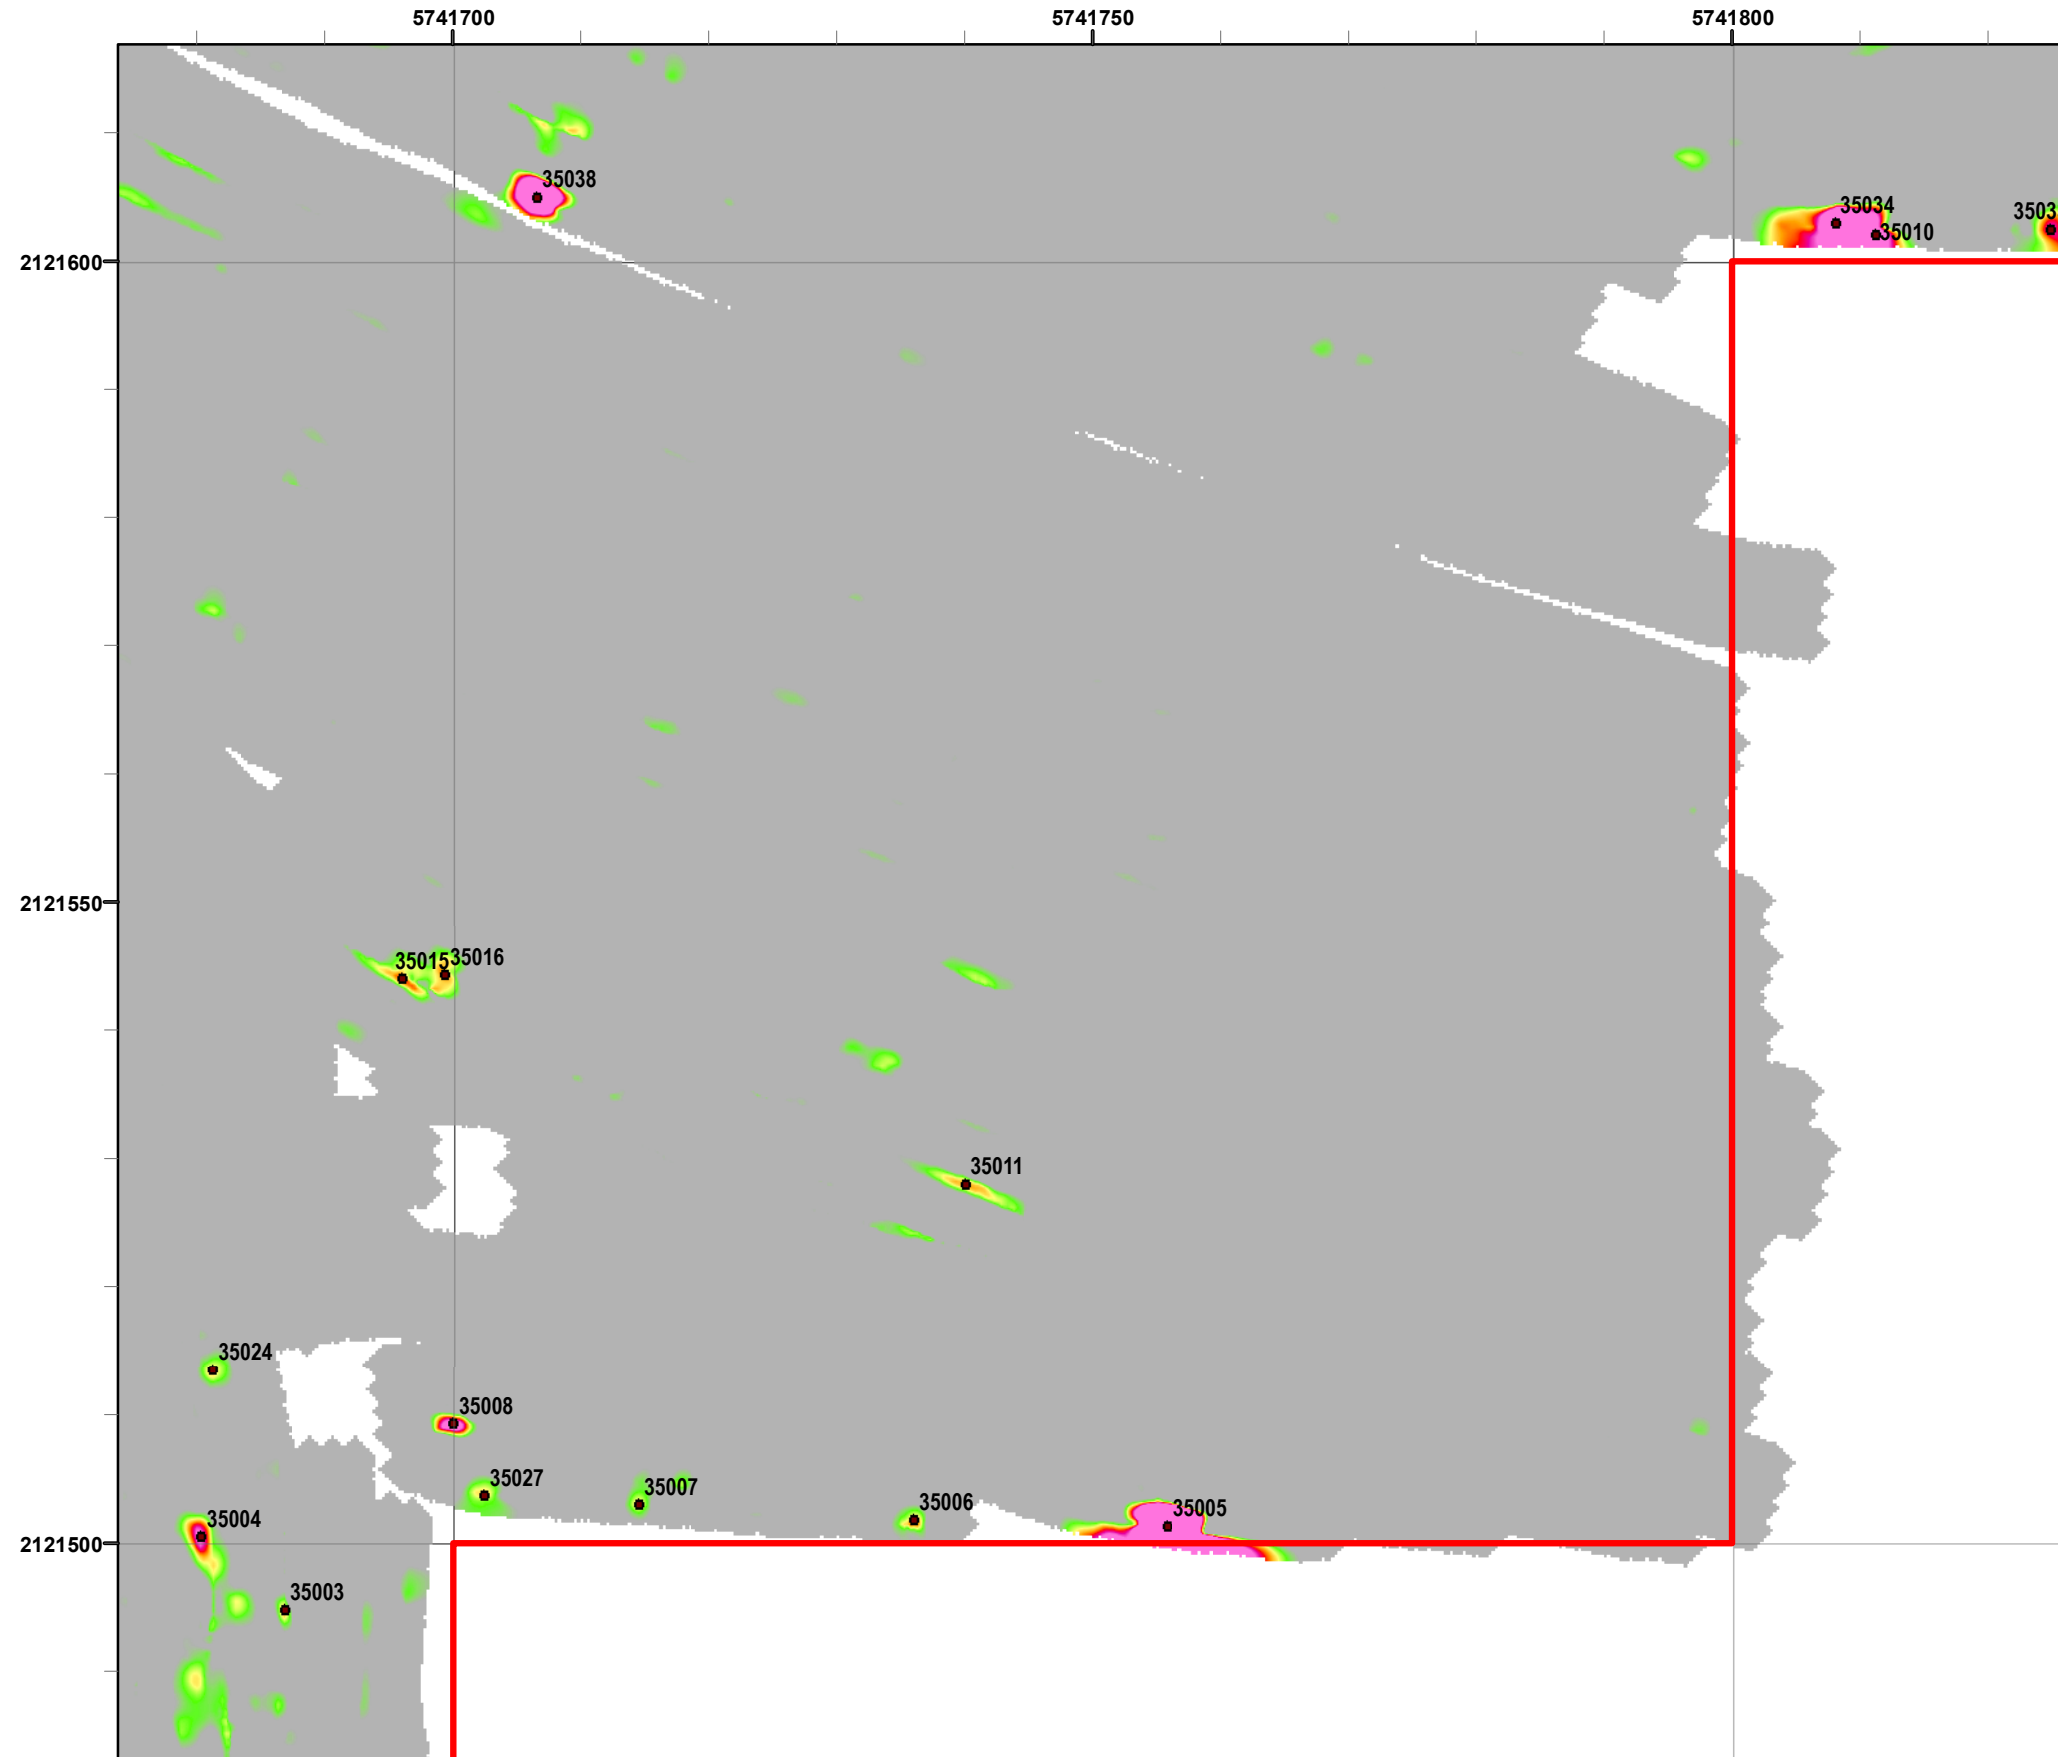

Legend

Grid B2J7F1

- 35027 Target Location
- Special Case Area and Non-Completed Work Areas
- Interim Action Ranges MRA
- Major Road

State Plane California IV, NAD 1983 (U.S. Survey Foot)

Interim Action Ranges MRA
Range 47 SCA
Verification
DGM Mapbook
 FORA ESCA RP
 Monterey County, California

Legend

Grid B2J7F2

- 35027 Target Location
- Special Case Area and Non-Completed Work Areas
- Interim Action Ranges MRA
- Major Road

EM61 Contour Scale (mV)

State Plane California IV, NAD 1983 (U.S. Survey Foot)

Interim Action Ranges MRA
Range 47 SCA
Verification
DGM Mapbook
 FORA ESCA RP
 Monterey County, California

Legend

Grid B2J7F3

- 35027 Target Location
- Special Case Area and Non-Completed Work Areas
- ▬ Interim Action Ranges MRA
- ▬ Major Road