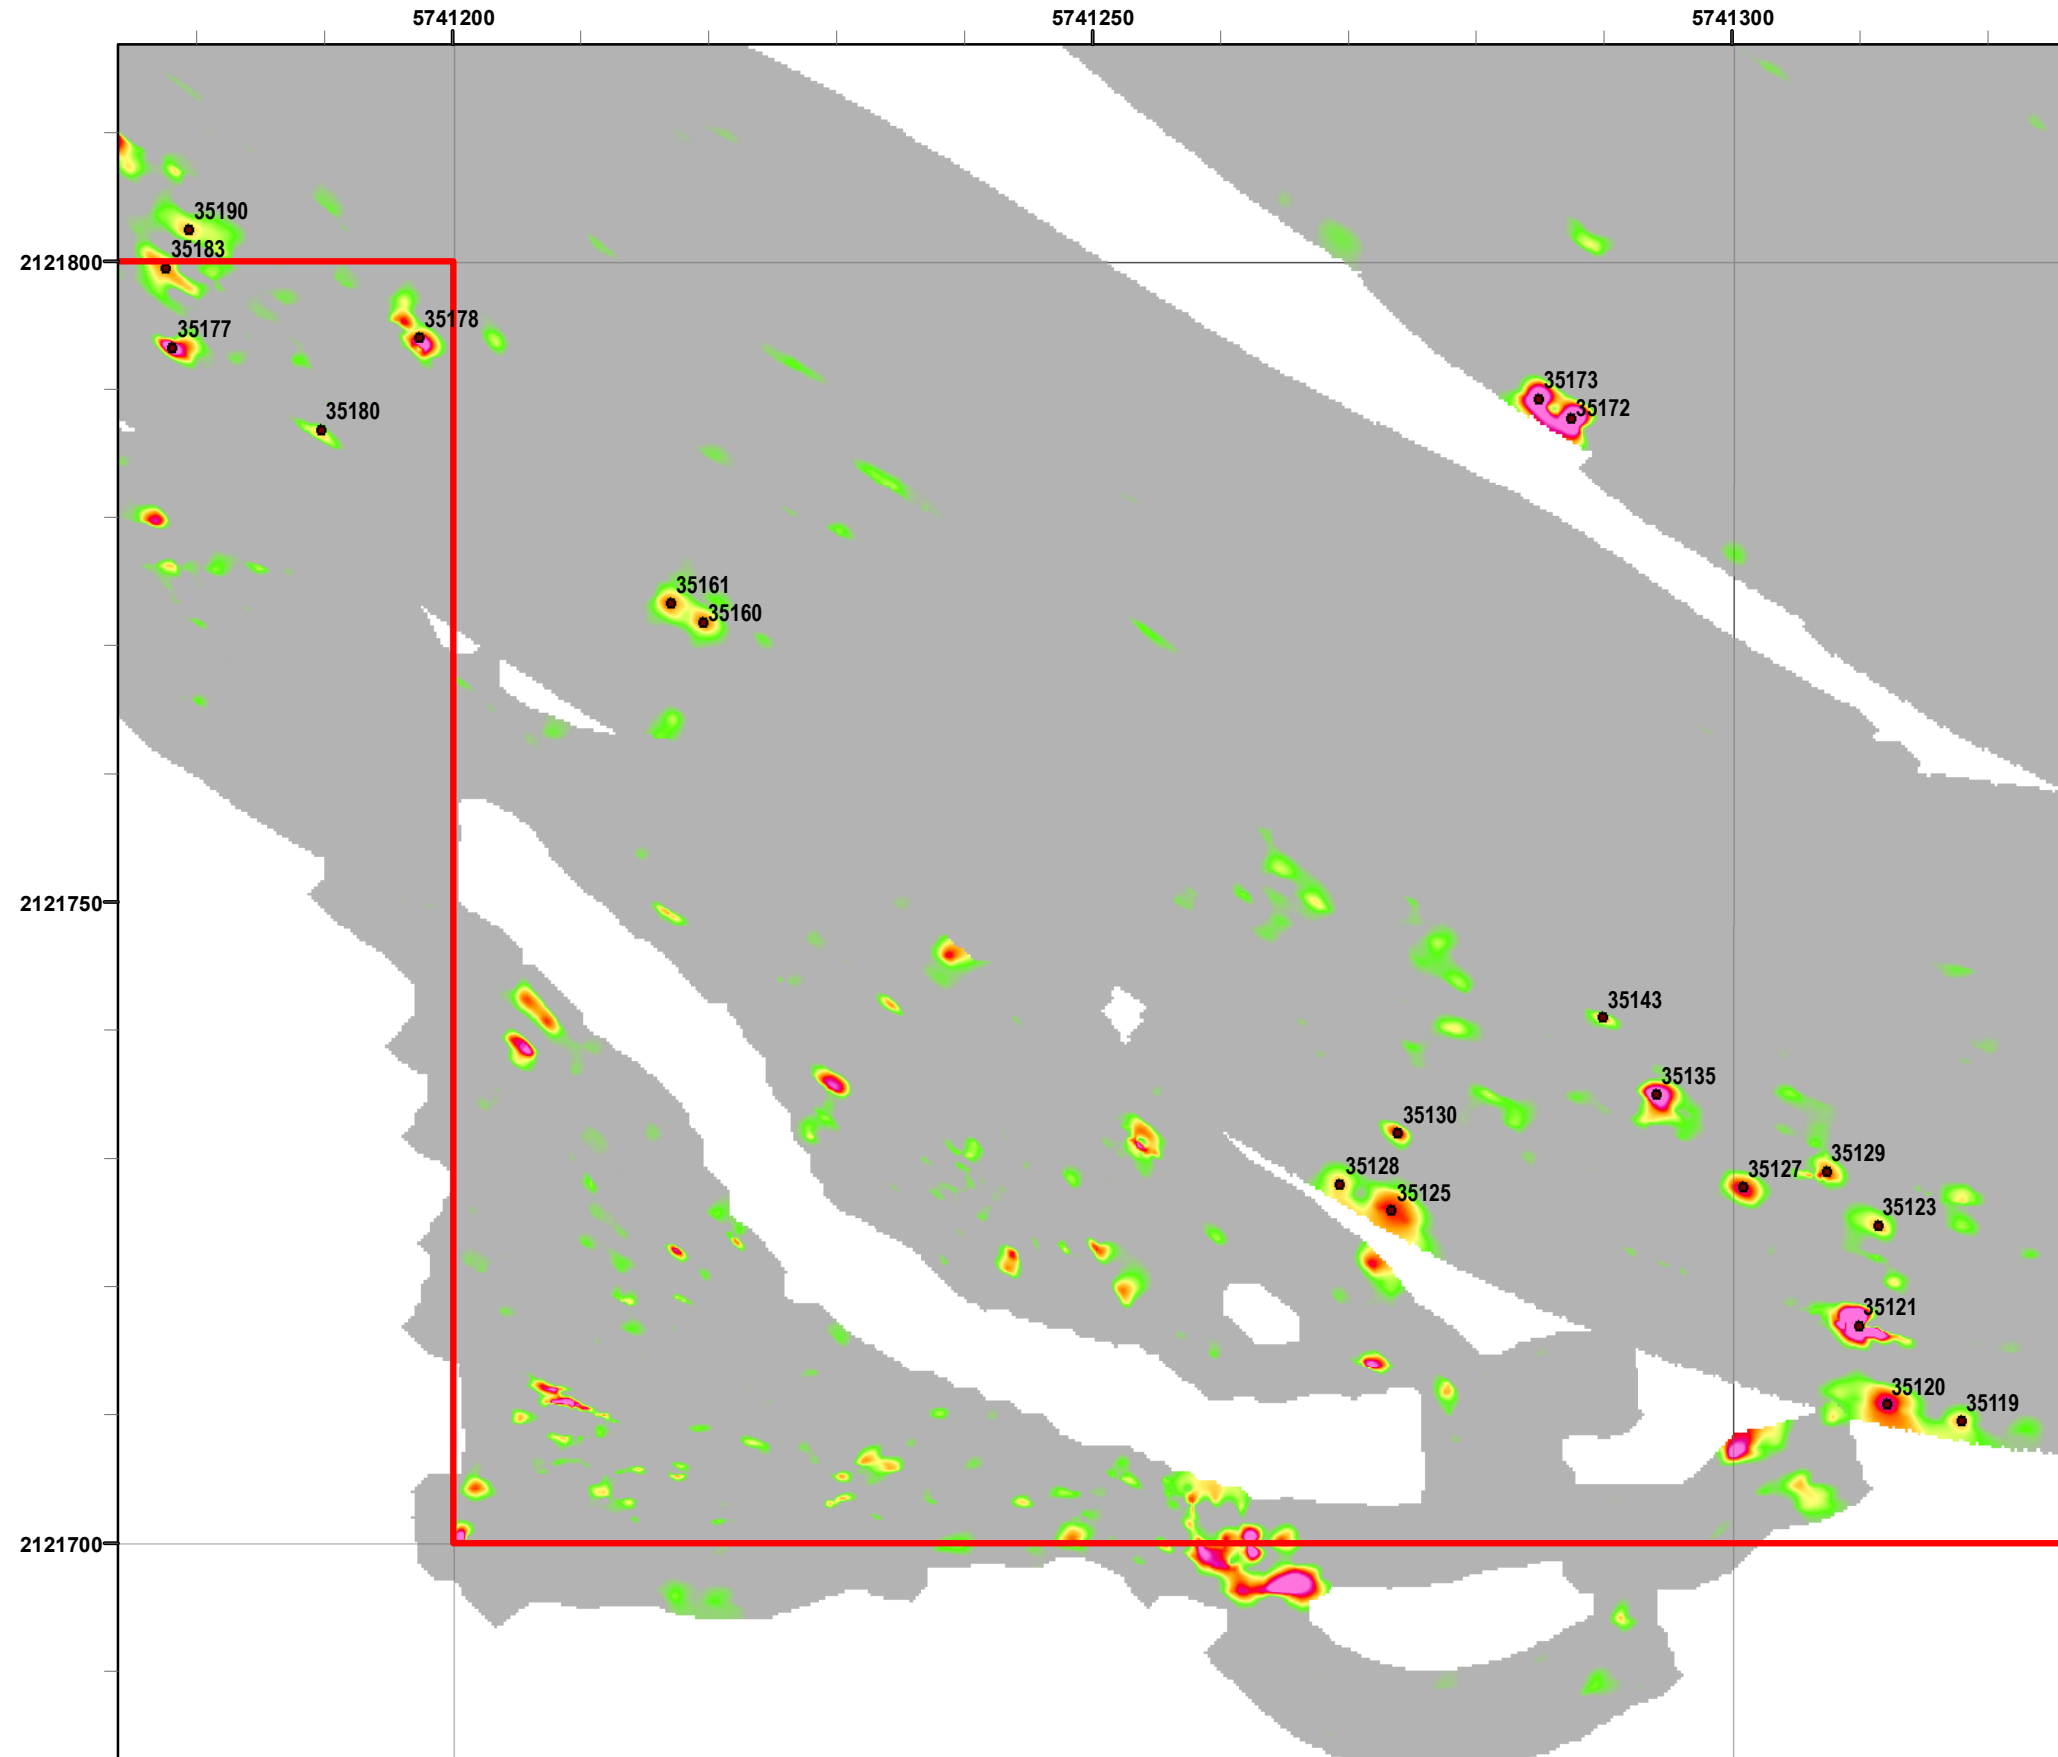

Legend

Grid B2J6H8

- 35027 ● Target Location
- Special Case Area and Non-Completed Work Areas
- ▬ Interim Action Ranges MRA
- ▬ Major Road