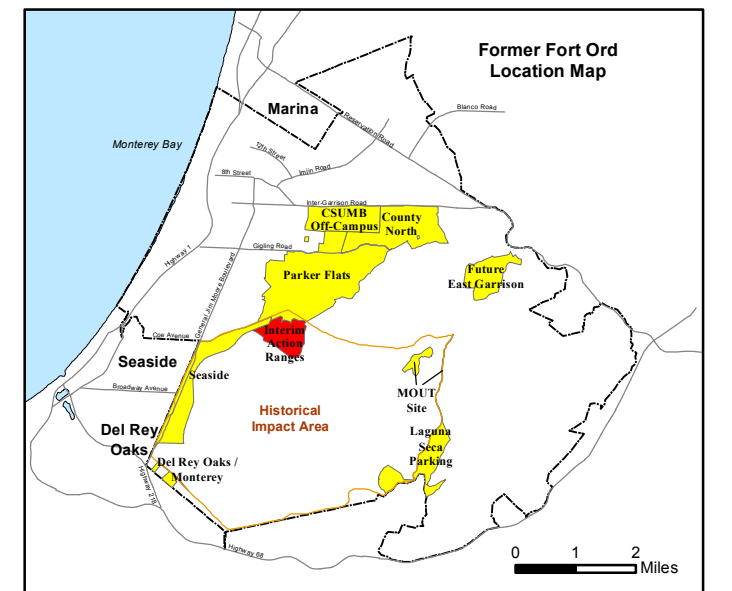

State Plane California IV, NAD 1983 (U.S. Survey Foot)

Interim Action Ranges MRA
Range 47 SCA
Verification
DGM Mapbook
FORA ESCA RP
Monterey County, California