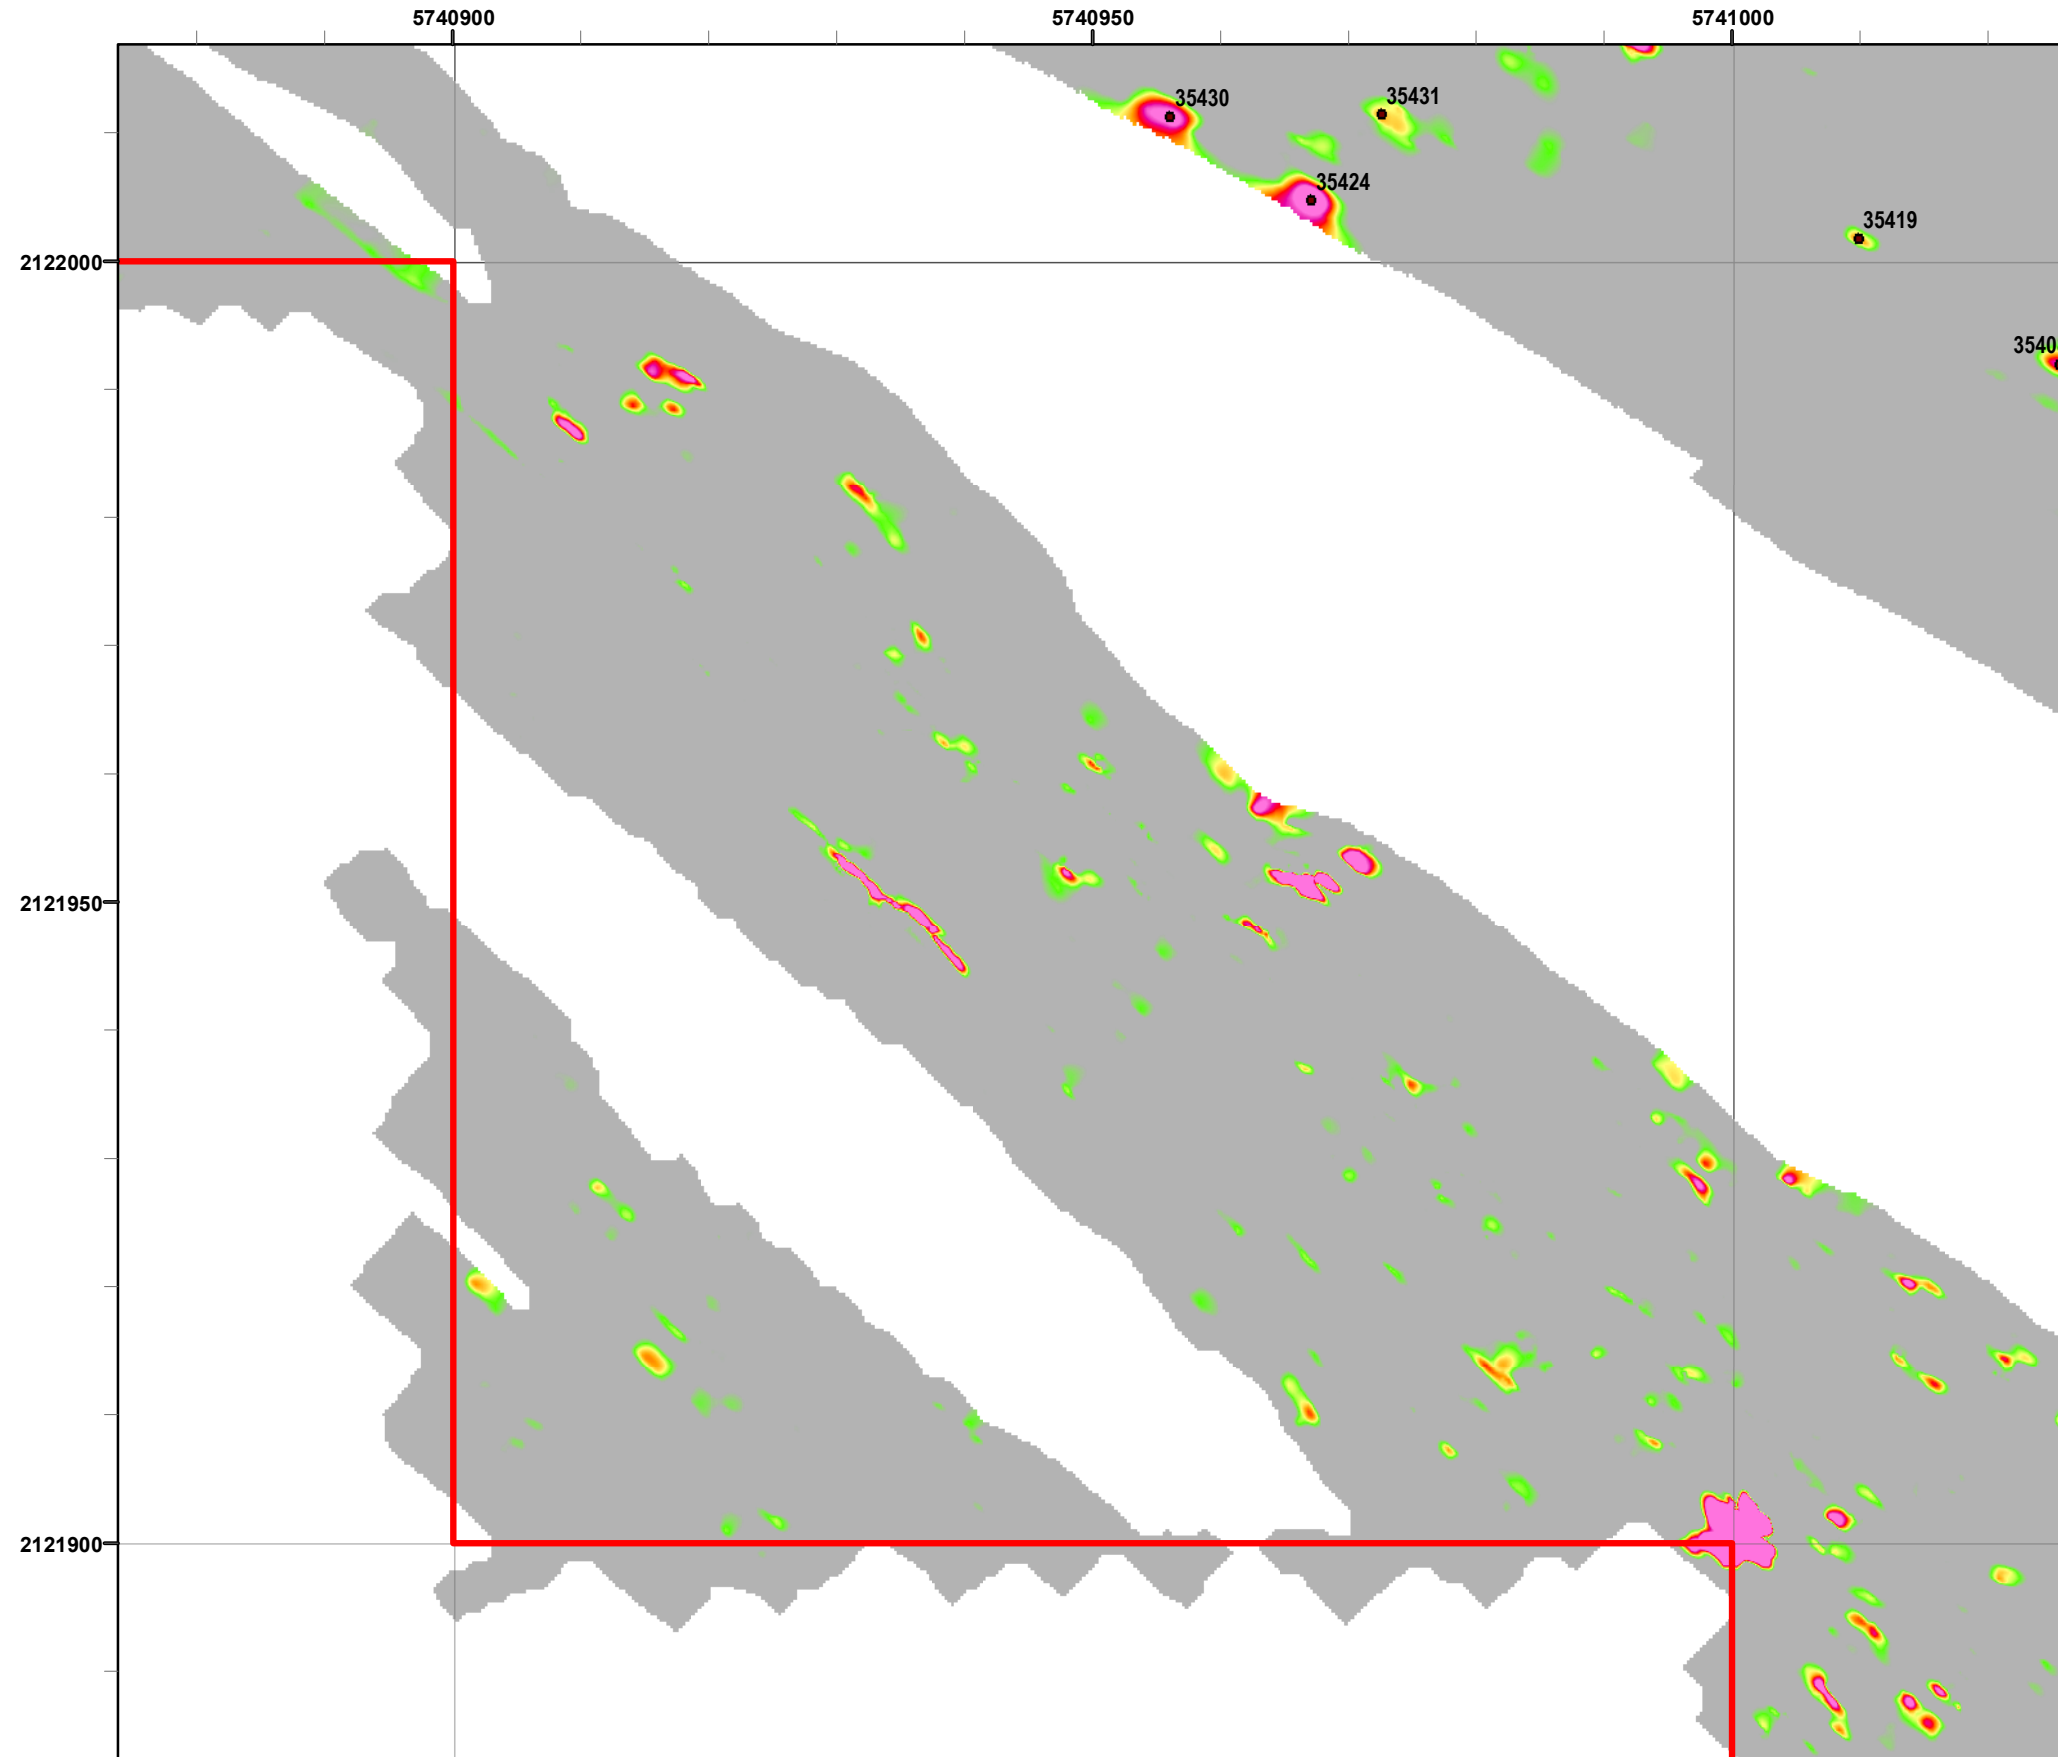

Legend

Grid B2J714

- 35027 Target Location
- Special Case Area and Non-Completed Work Areas
- ▬ Interim Action Ranges MRA
- ▬ Major Road

State Plane California IV, NAD 1983 (U.S. Survey Foot)

Interim Action Ranges MRA
Range 47 SCA
Verification
DGM Mapbook
 FORA ESCA RP
 Monterey County, California