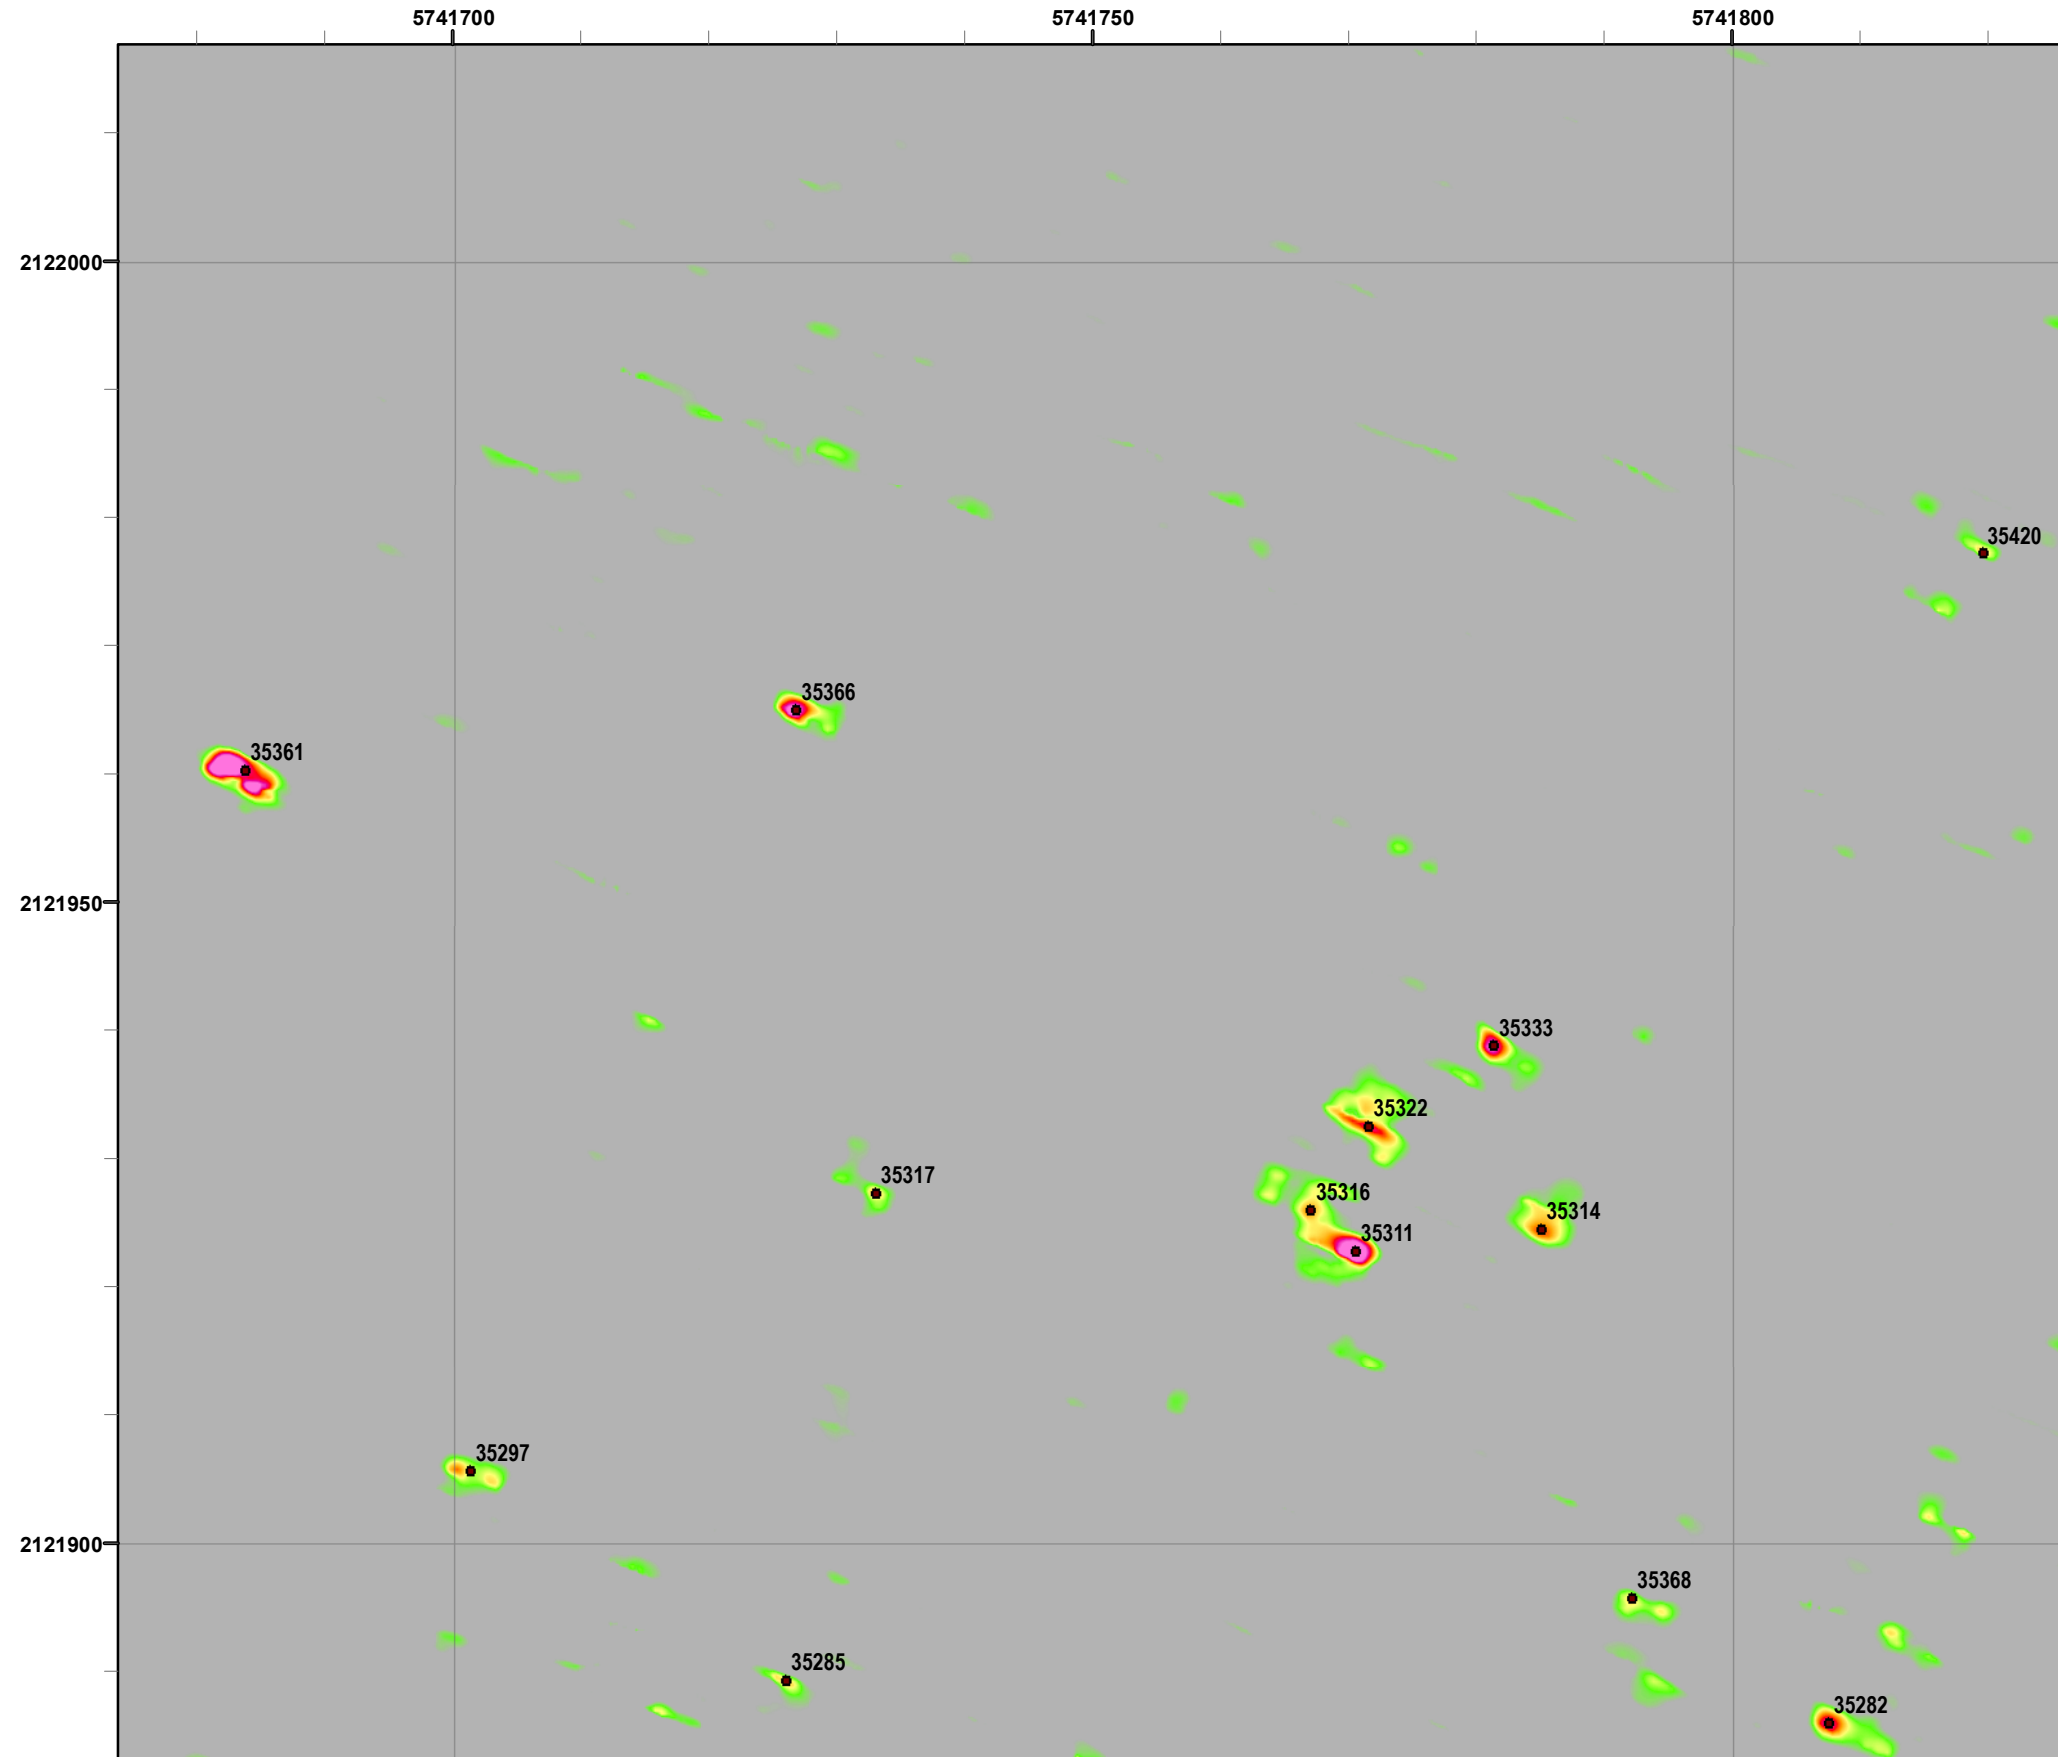

Legend

Grid B2J7J2

- 35027 Target Location
- Special Case Area and Non-Completed Work Areas
- ▬ Interim Action Ranges MRA
- ▬ Major Road

State Plane California IV, NAD 1983 (U.S. Survey Foot)

Interim Action Ranges MRA
Range 47 SCA
Verification
DGM Mapbook
 FORA ESCA RP
 Monterey County, California