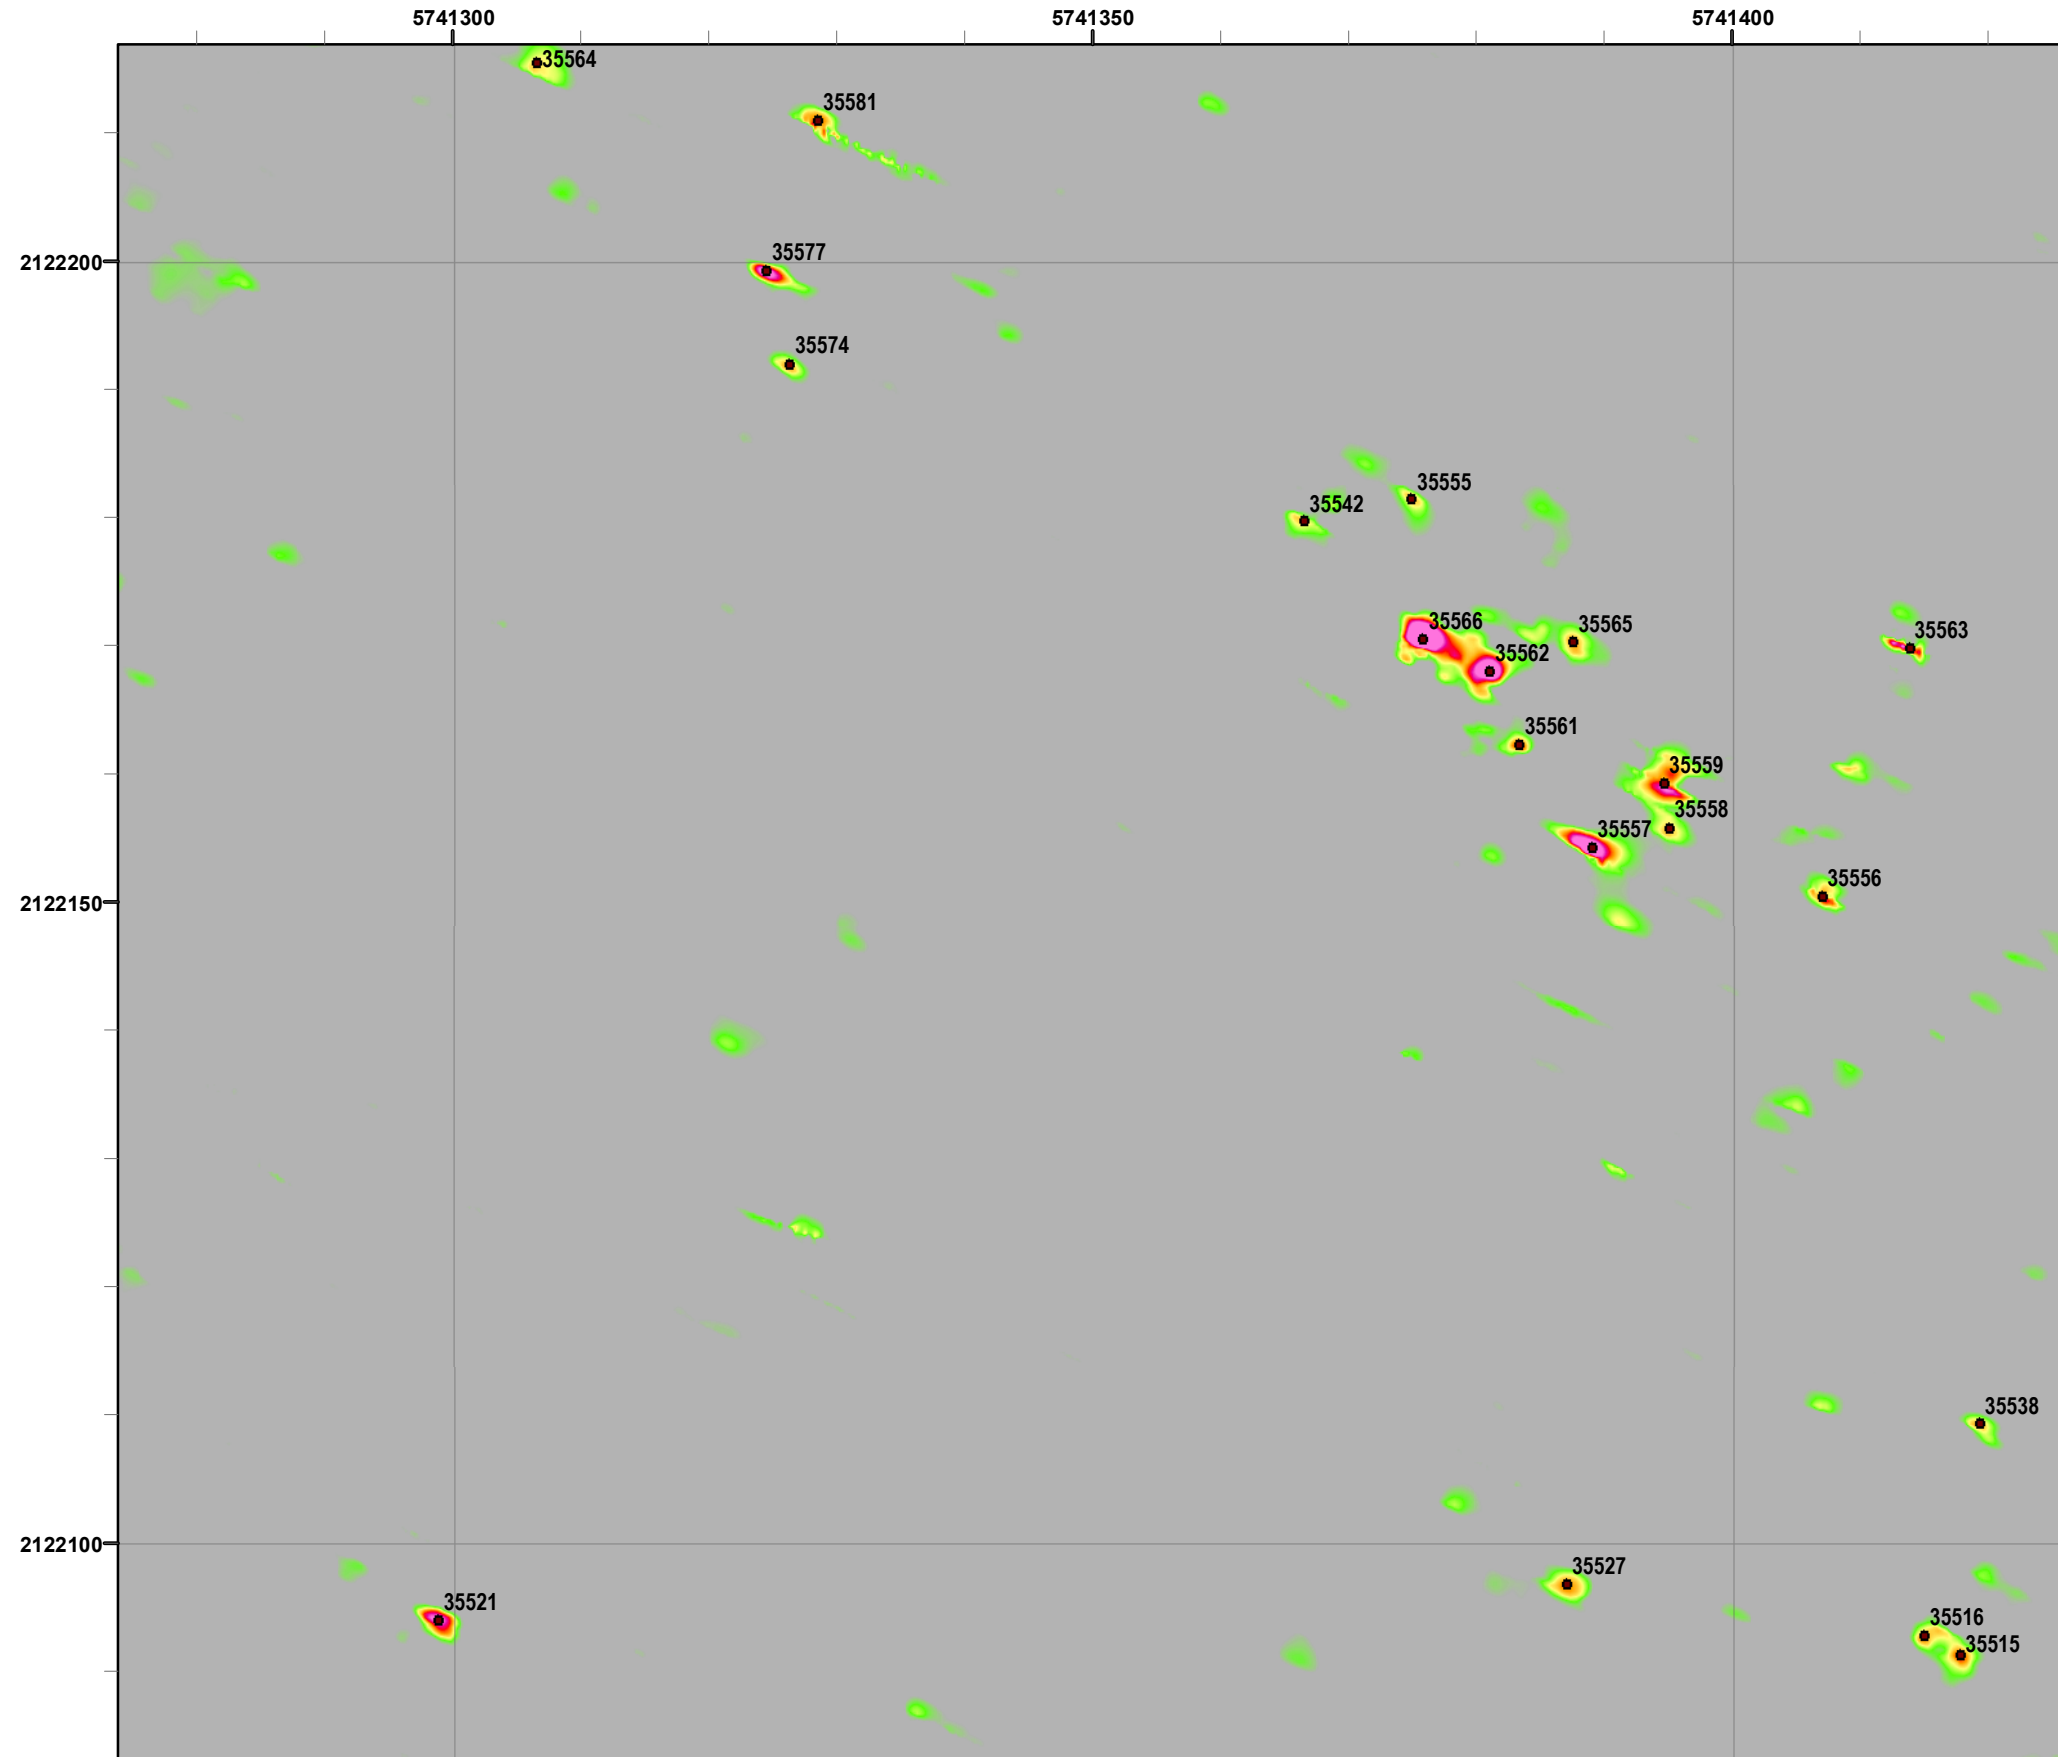

Legend

Grid C2A6B9

- 35027 Target Location
- Special Case Area and Non-Completed Work Areas
- ▬ Interim Action Ranges MRA
- ▬ Major Road