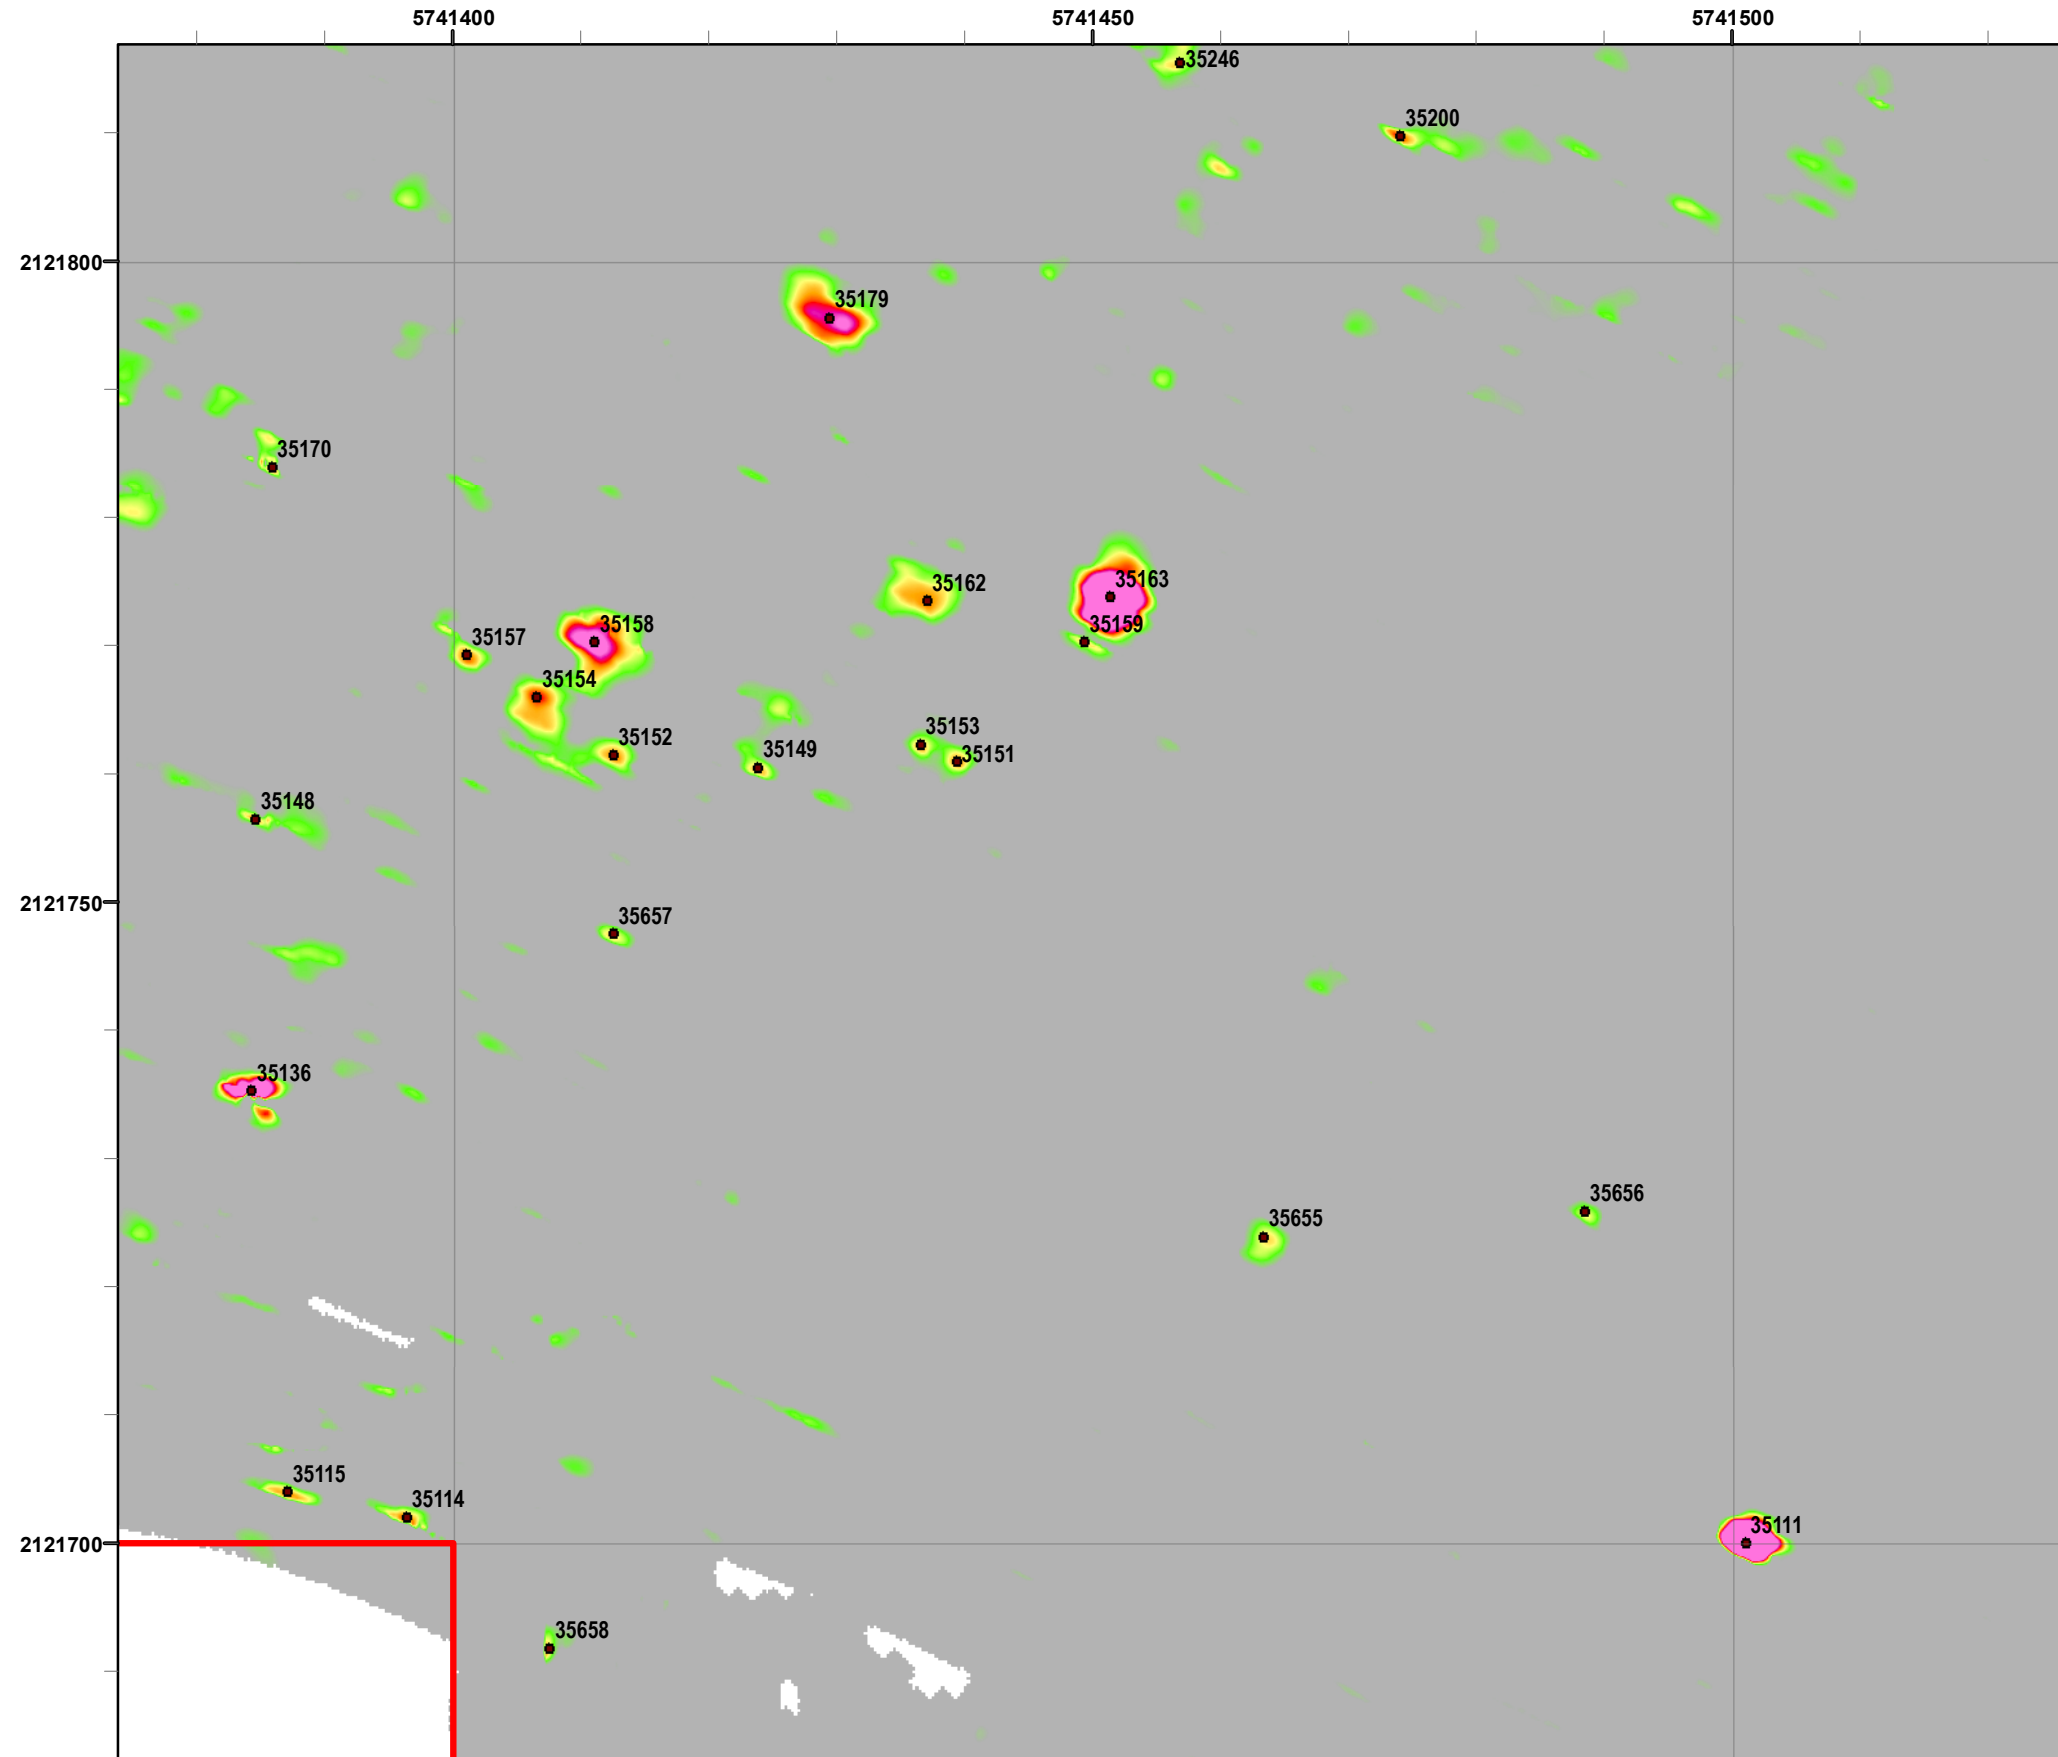

Legend

Grid B2J6H0

- 35027 Target Location
- Special Case Area and Non-Completed Work Areas
- ▬ Interim Action Ranges MRA
- ▬ Major Road