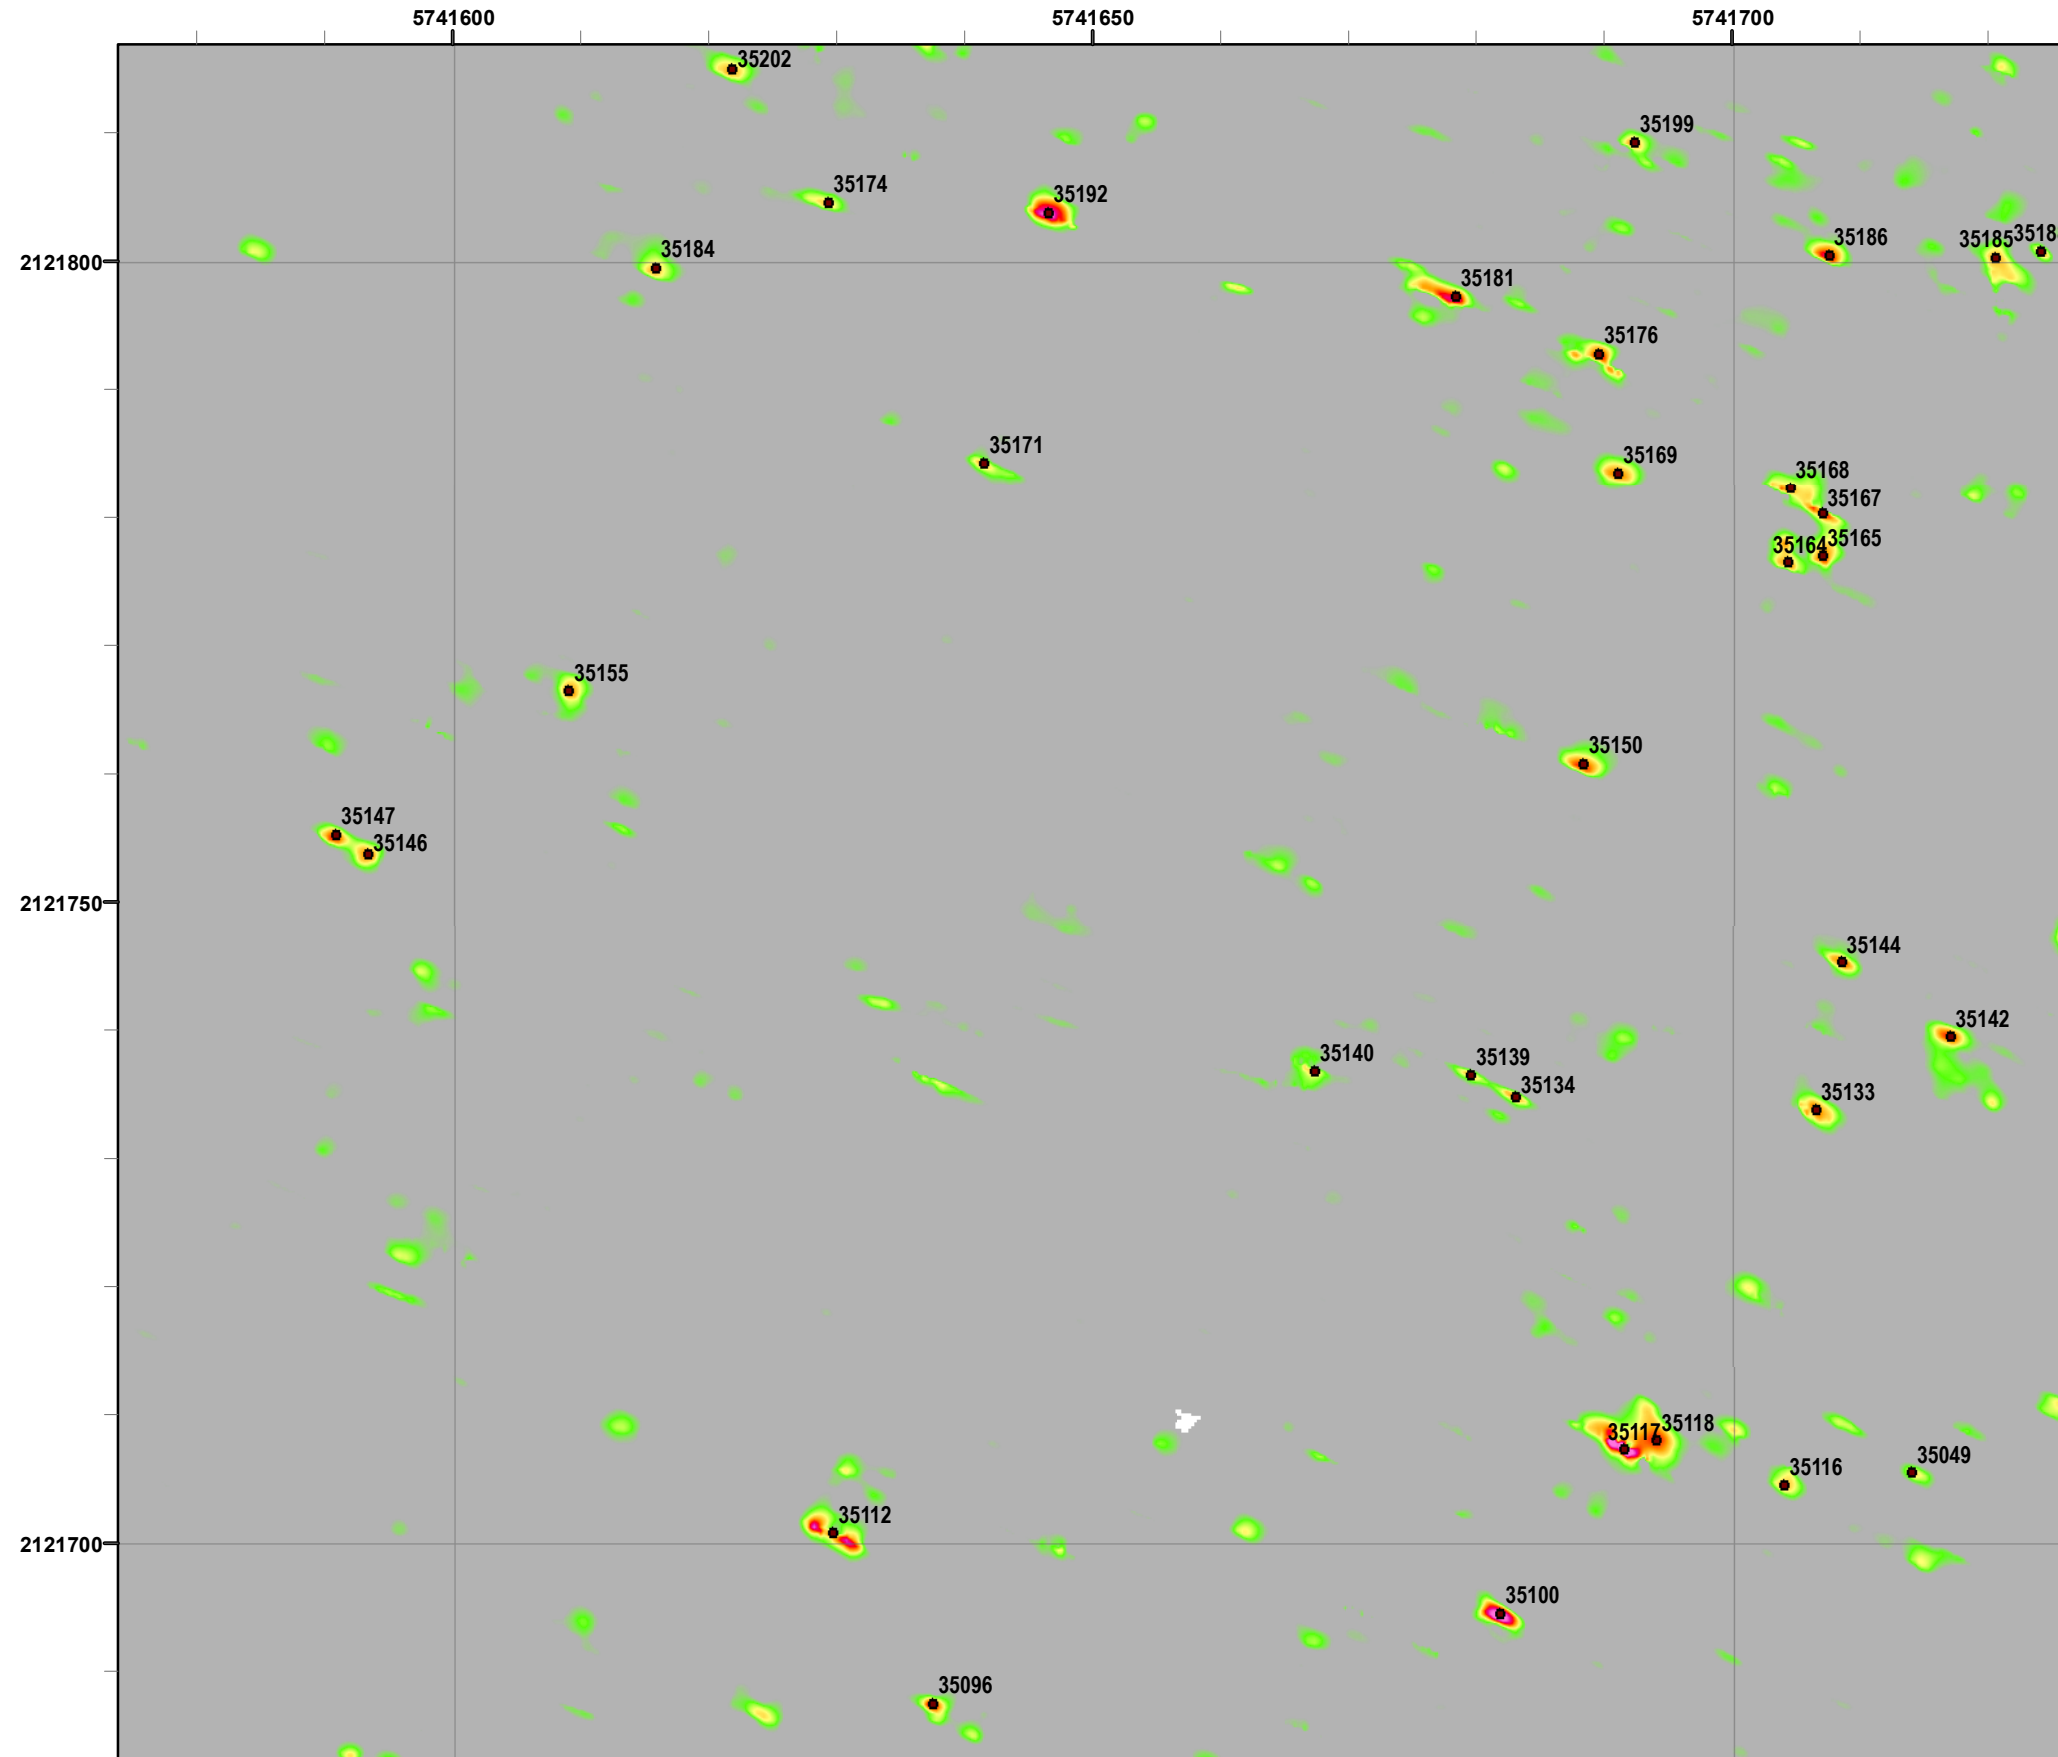

Legend

Grid B2J7H2

- 35027 Target Location
- Special Case Area and Non-Completed Work Areas
- ▬ Interim Action Ranges MRA
- ▬ Major Road