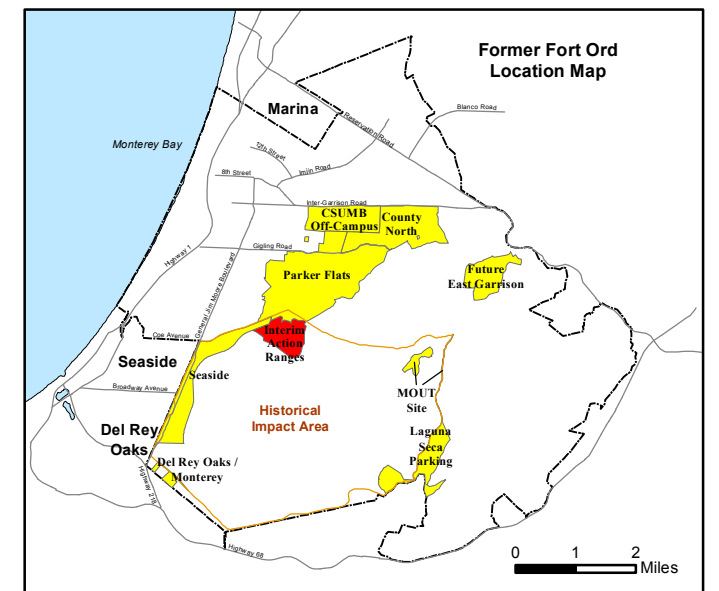

Legend

Grid B2J7I3

- 35027 Target Location
- Special Case Area and Non-Completed Work Areas
- Interim Action Ranges MRA
- Major Road