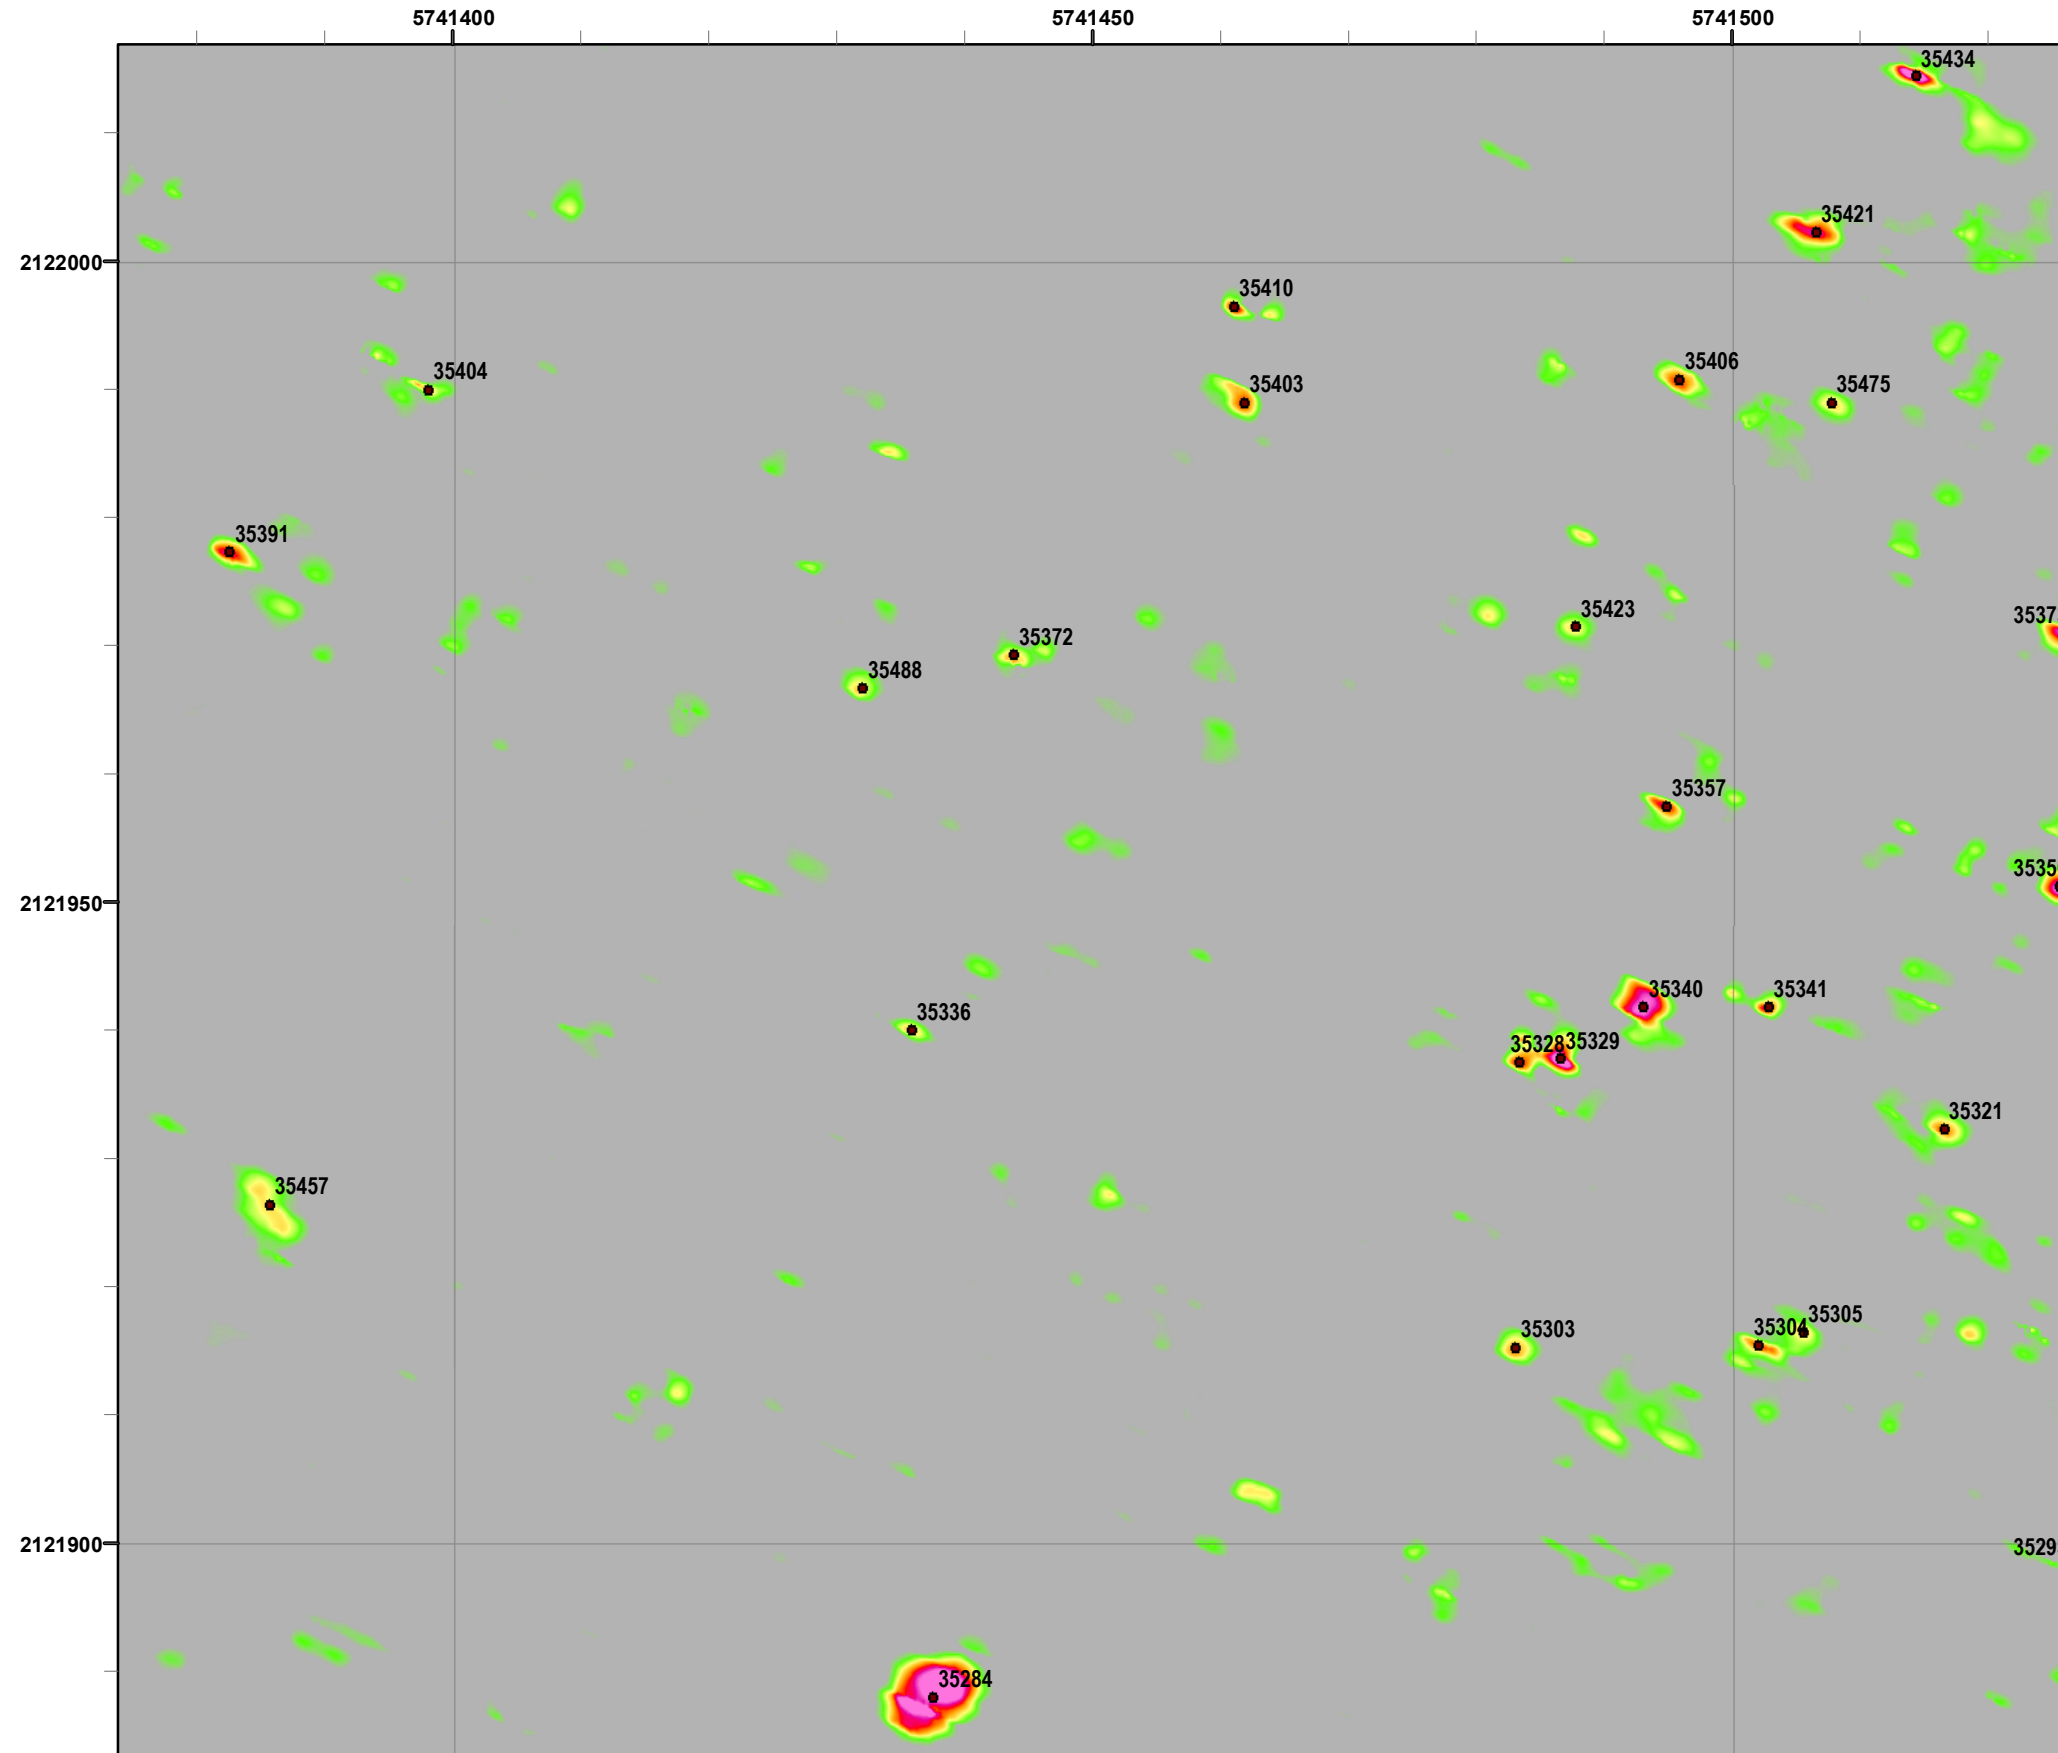

Legend

Grid B2J6J9

- 35027 Target Location
- Special Case Area and Non-Completed Work Areas
- ▬ Interim Action Ranges MRA
- ▬ Major Road

State Plane California IV, NAD 1983 (U.S. Survey Foot)

Interim Action Ranges MRA
Range 47 SCA
Verification
DGM Mapbook
 FORA ESCA RP
 Monterey County, California