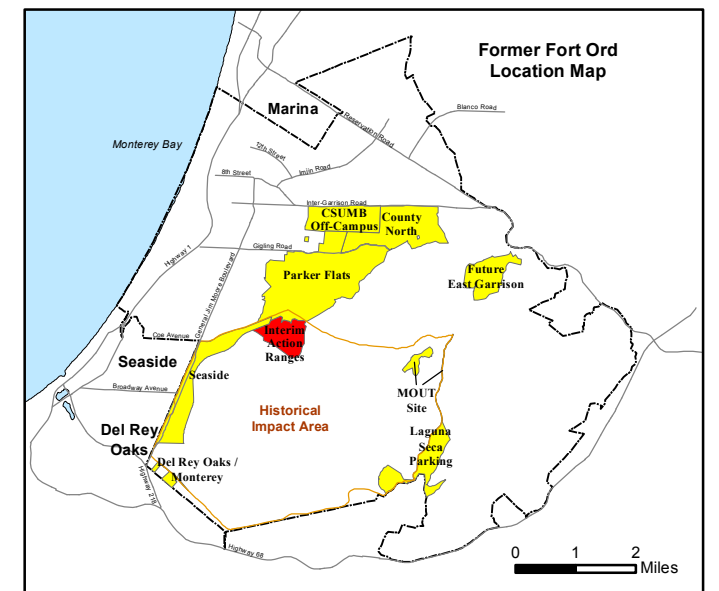

State Plane California IV, NAD 1983 (U.S. Survey Foot)

Interim Action Ranges MRA
Range 47 SCA
Verification
DGM Mapbook
 FORA ESCA RP
 Monterey County, California

Map F1K - 49

Legend

Grid C2A6B6

- 35027 Target Location
- Special Case Area and Non-Completed Work Areas
- ▬ Interim Action Ranges MRA
- ▬ Major Road