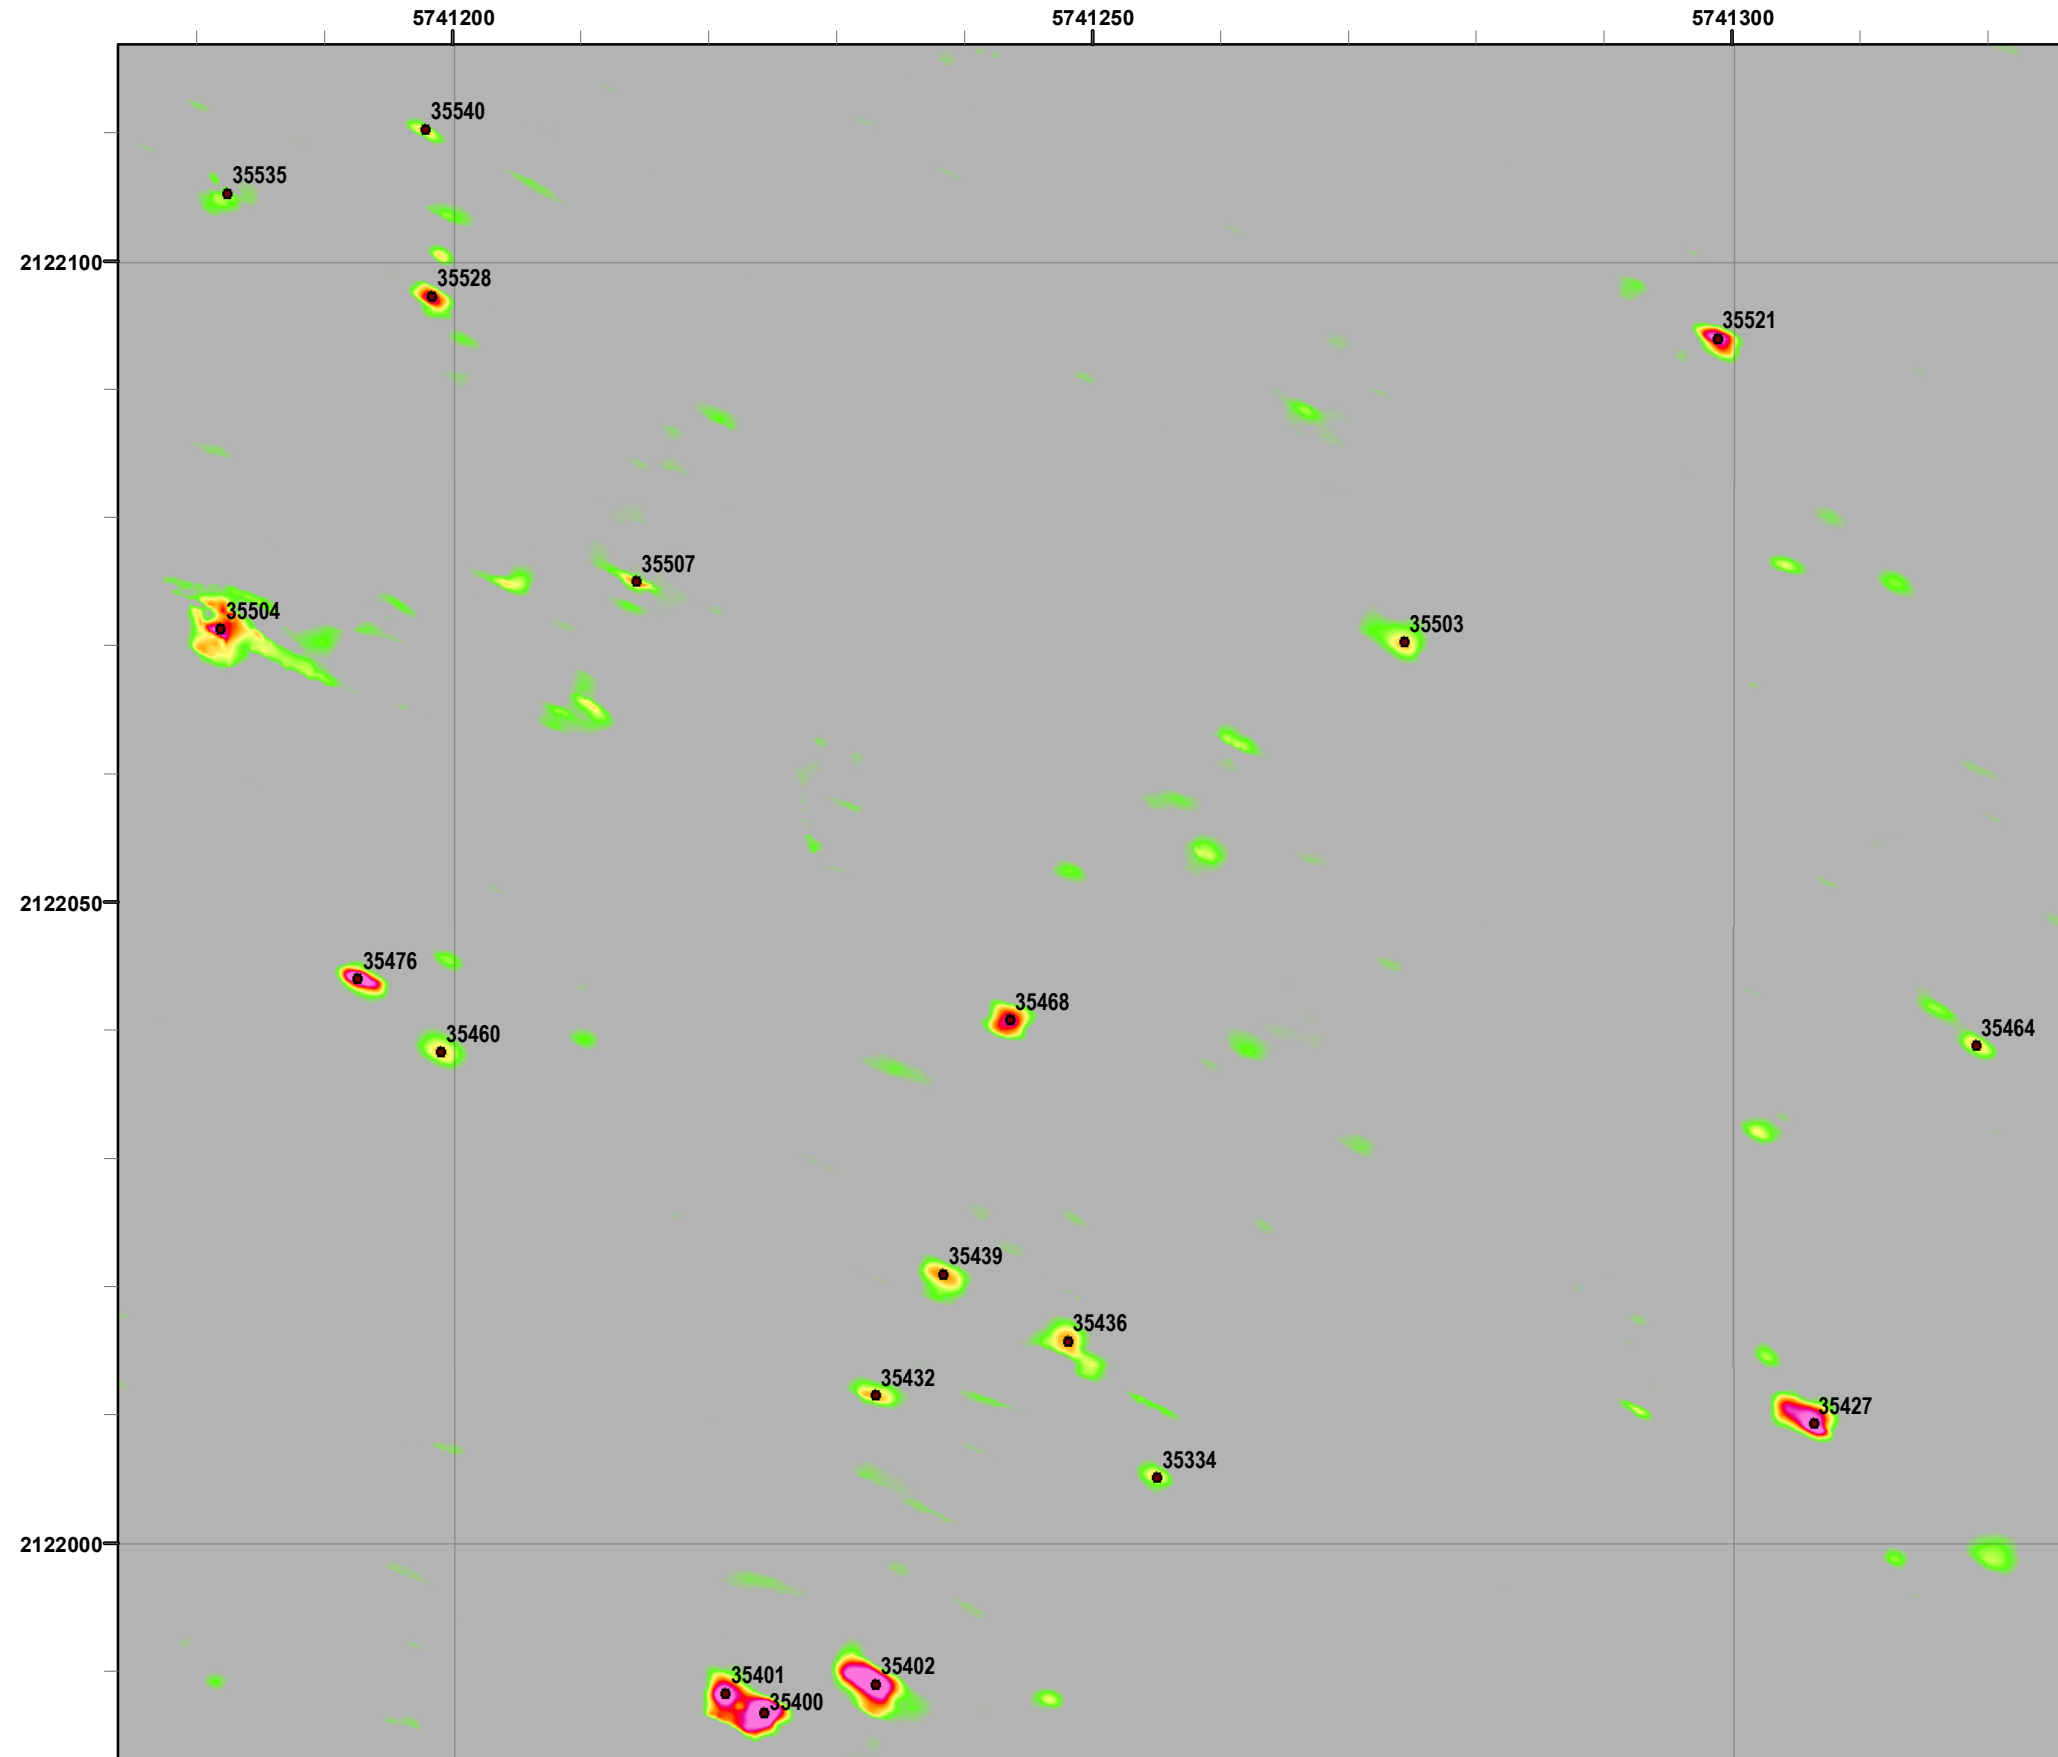

Document Path: Z:\GIS\PROJECTS_ENM\FIord\0595956_GIS\Projects\Interim Action Ranges\IRACR\Appendix F\F1K-1_IAR_R47_Verification_DGM_Mapbook.mxd