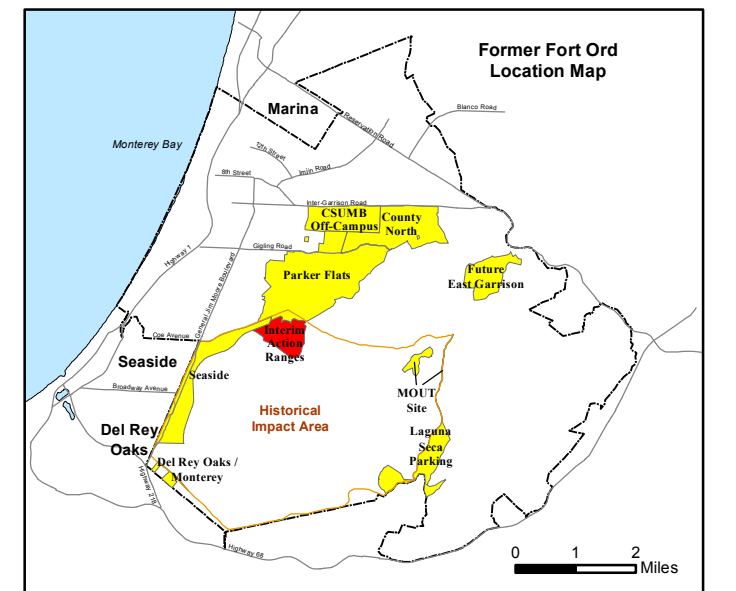

State Plane California IV, NAD 1983 (U.S. Survey Foot)

Interim Action Ranges MRA
Range 47 SCA
Verification
DGM Mapbook
 FORA ESCA RP
 Monterey County, California

Legend

Grid C2A6D8

- 35027 Target Location
- Special Case Area and Non-Completed Work Areas
- Interim Action Ranges MRA
- Major Road