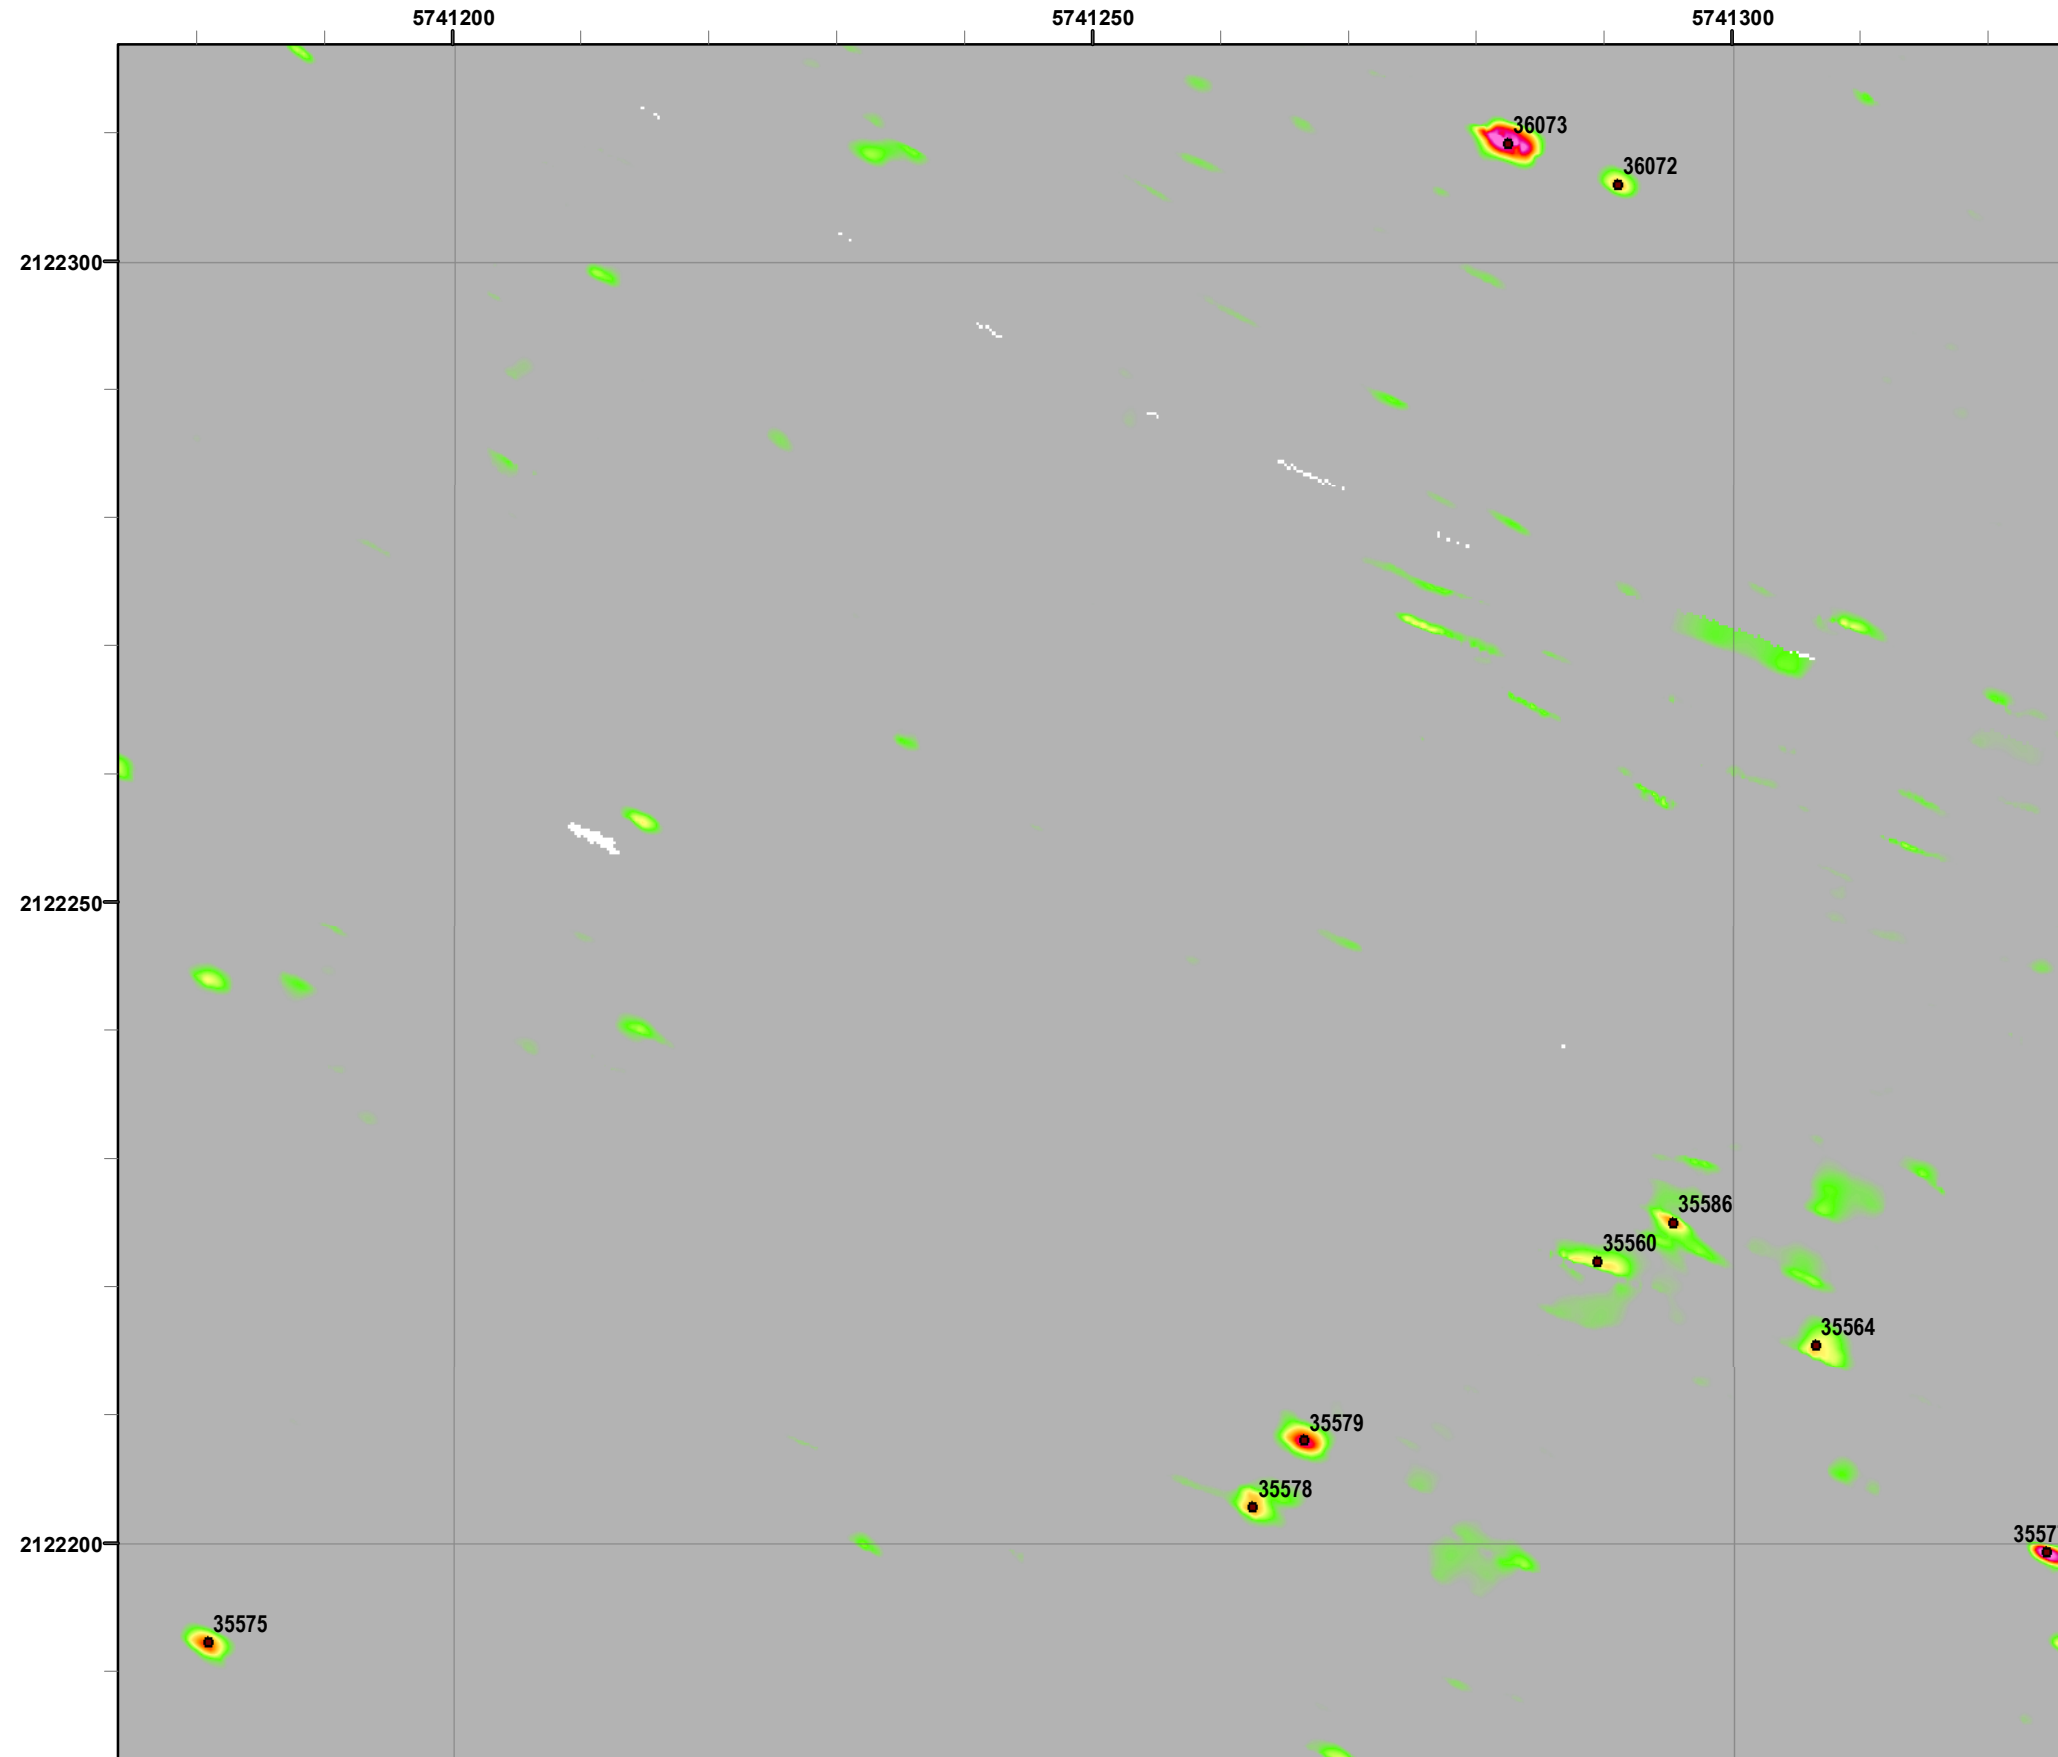

Legend

Grid C2A6C8

- 35027 Target Location
- Special Case Area and Non-Completed Work Areas
- ▬ Interim Action Ranges MRA
- ▬ Major Road

State Plane California IV, NAD 1983 (U.S. Survey Foot)

Interim Action Ranges MRA
Range 47 SCA
Verification
DGM Mapbook
FORA ESCA RP
Monterey County, California