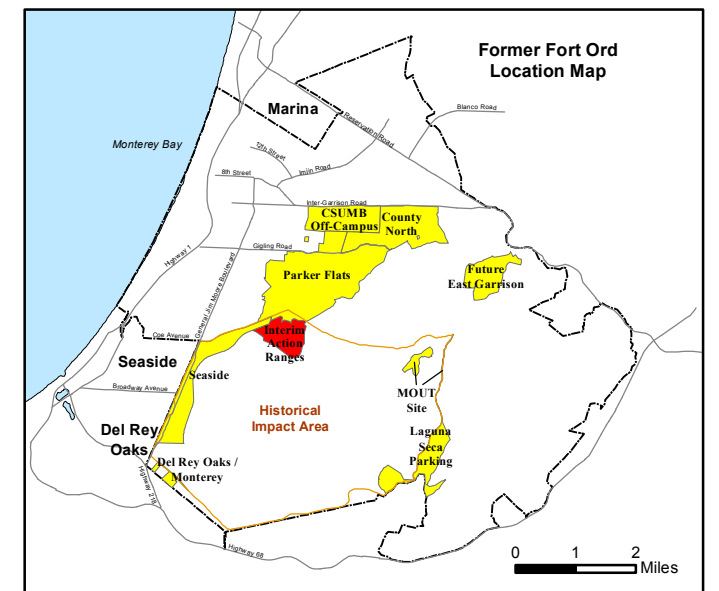

State Plane California IV, NAD 1983 (U.S. Survey Foot)

Interim Action Ranges MRA
Range 47 SCA
Verification
DGM Mapbook
 FORA ESCA RP
 Monterey County, California

Legend

Grid C2A6A7

- 35027 Target Location
- Special Case Area and Non-Completed Work Areas
- ▬ Interim Action Ranges MRA
- ▬ Major Road