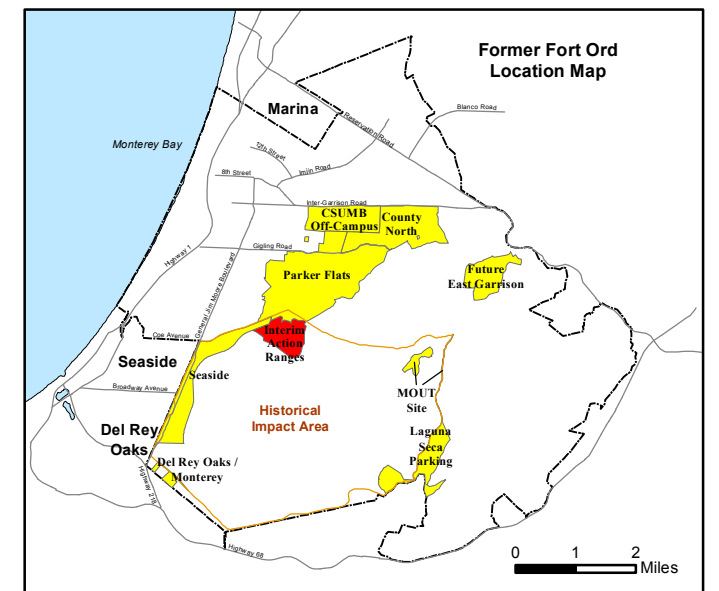

State Plane California IV, NAD 1983 (U.S. Survey Foot)

**Interim Action Ranges MRA
Range 47 SCA
Verification
DGM Mapbook**
FORA ESCA RP
Monterey County, California

Legend

Grid B2J6H9

- 35027 Target Location
- Special Case Area and Non-Completed Work Areas
- ▬ Interim Action Ranges MRA
- ▬ Major Road