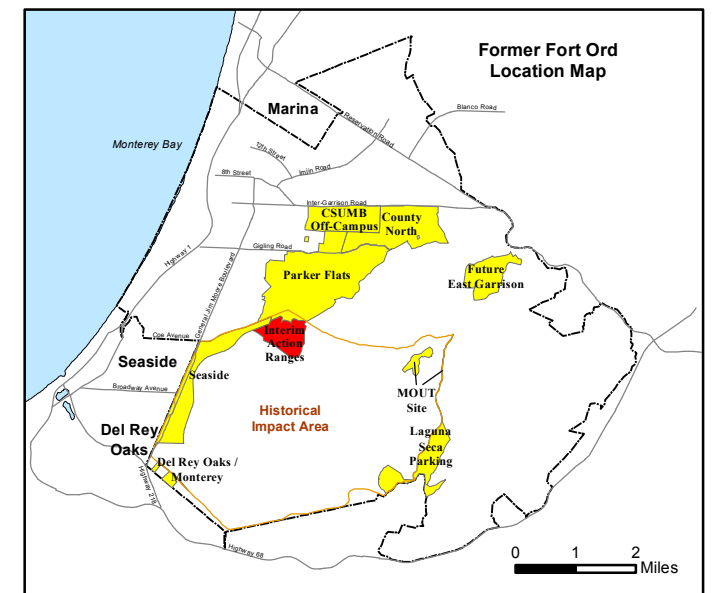

State Plane California IV, NAD 1983 (U.S. Survey Foot)

**Interim Action Ranges MRA
Range 47 SCA
Verification
DGM Mapbook**
FORA ESCA RP
Monterey County, California

Legend

Grid C2A6C5

- 35027 Target Location
- Special Case Area and Non-Completed Work Areas
- ▬ Interim Action Ranges MRA
- ▬ Major Road