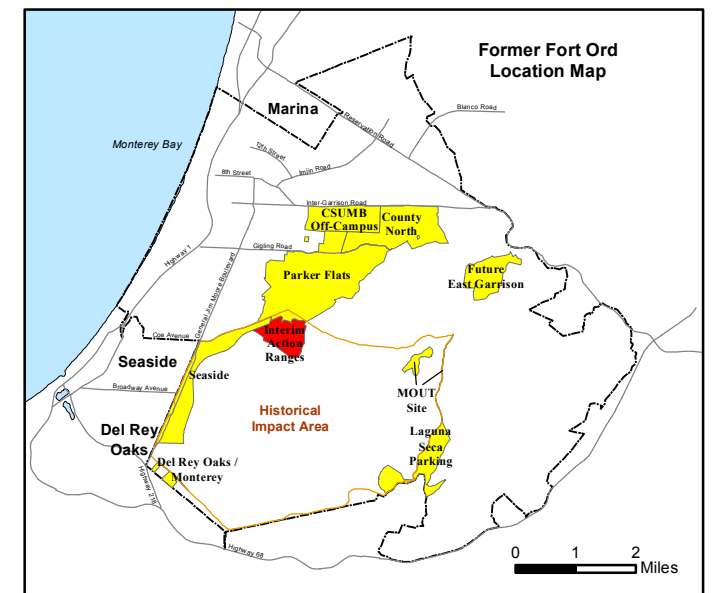

State Plane California IV, NAD 1983 (U.S. Survey Foot)

Interim Action Ranges MRA
Range 47 SCA
Verification
DGM Mapbook
FORA ESCA RP
Monterey County, California