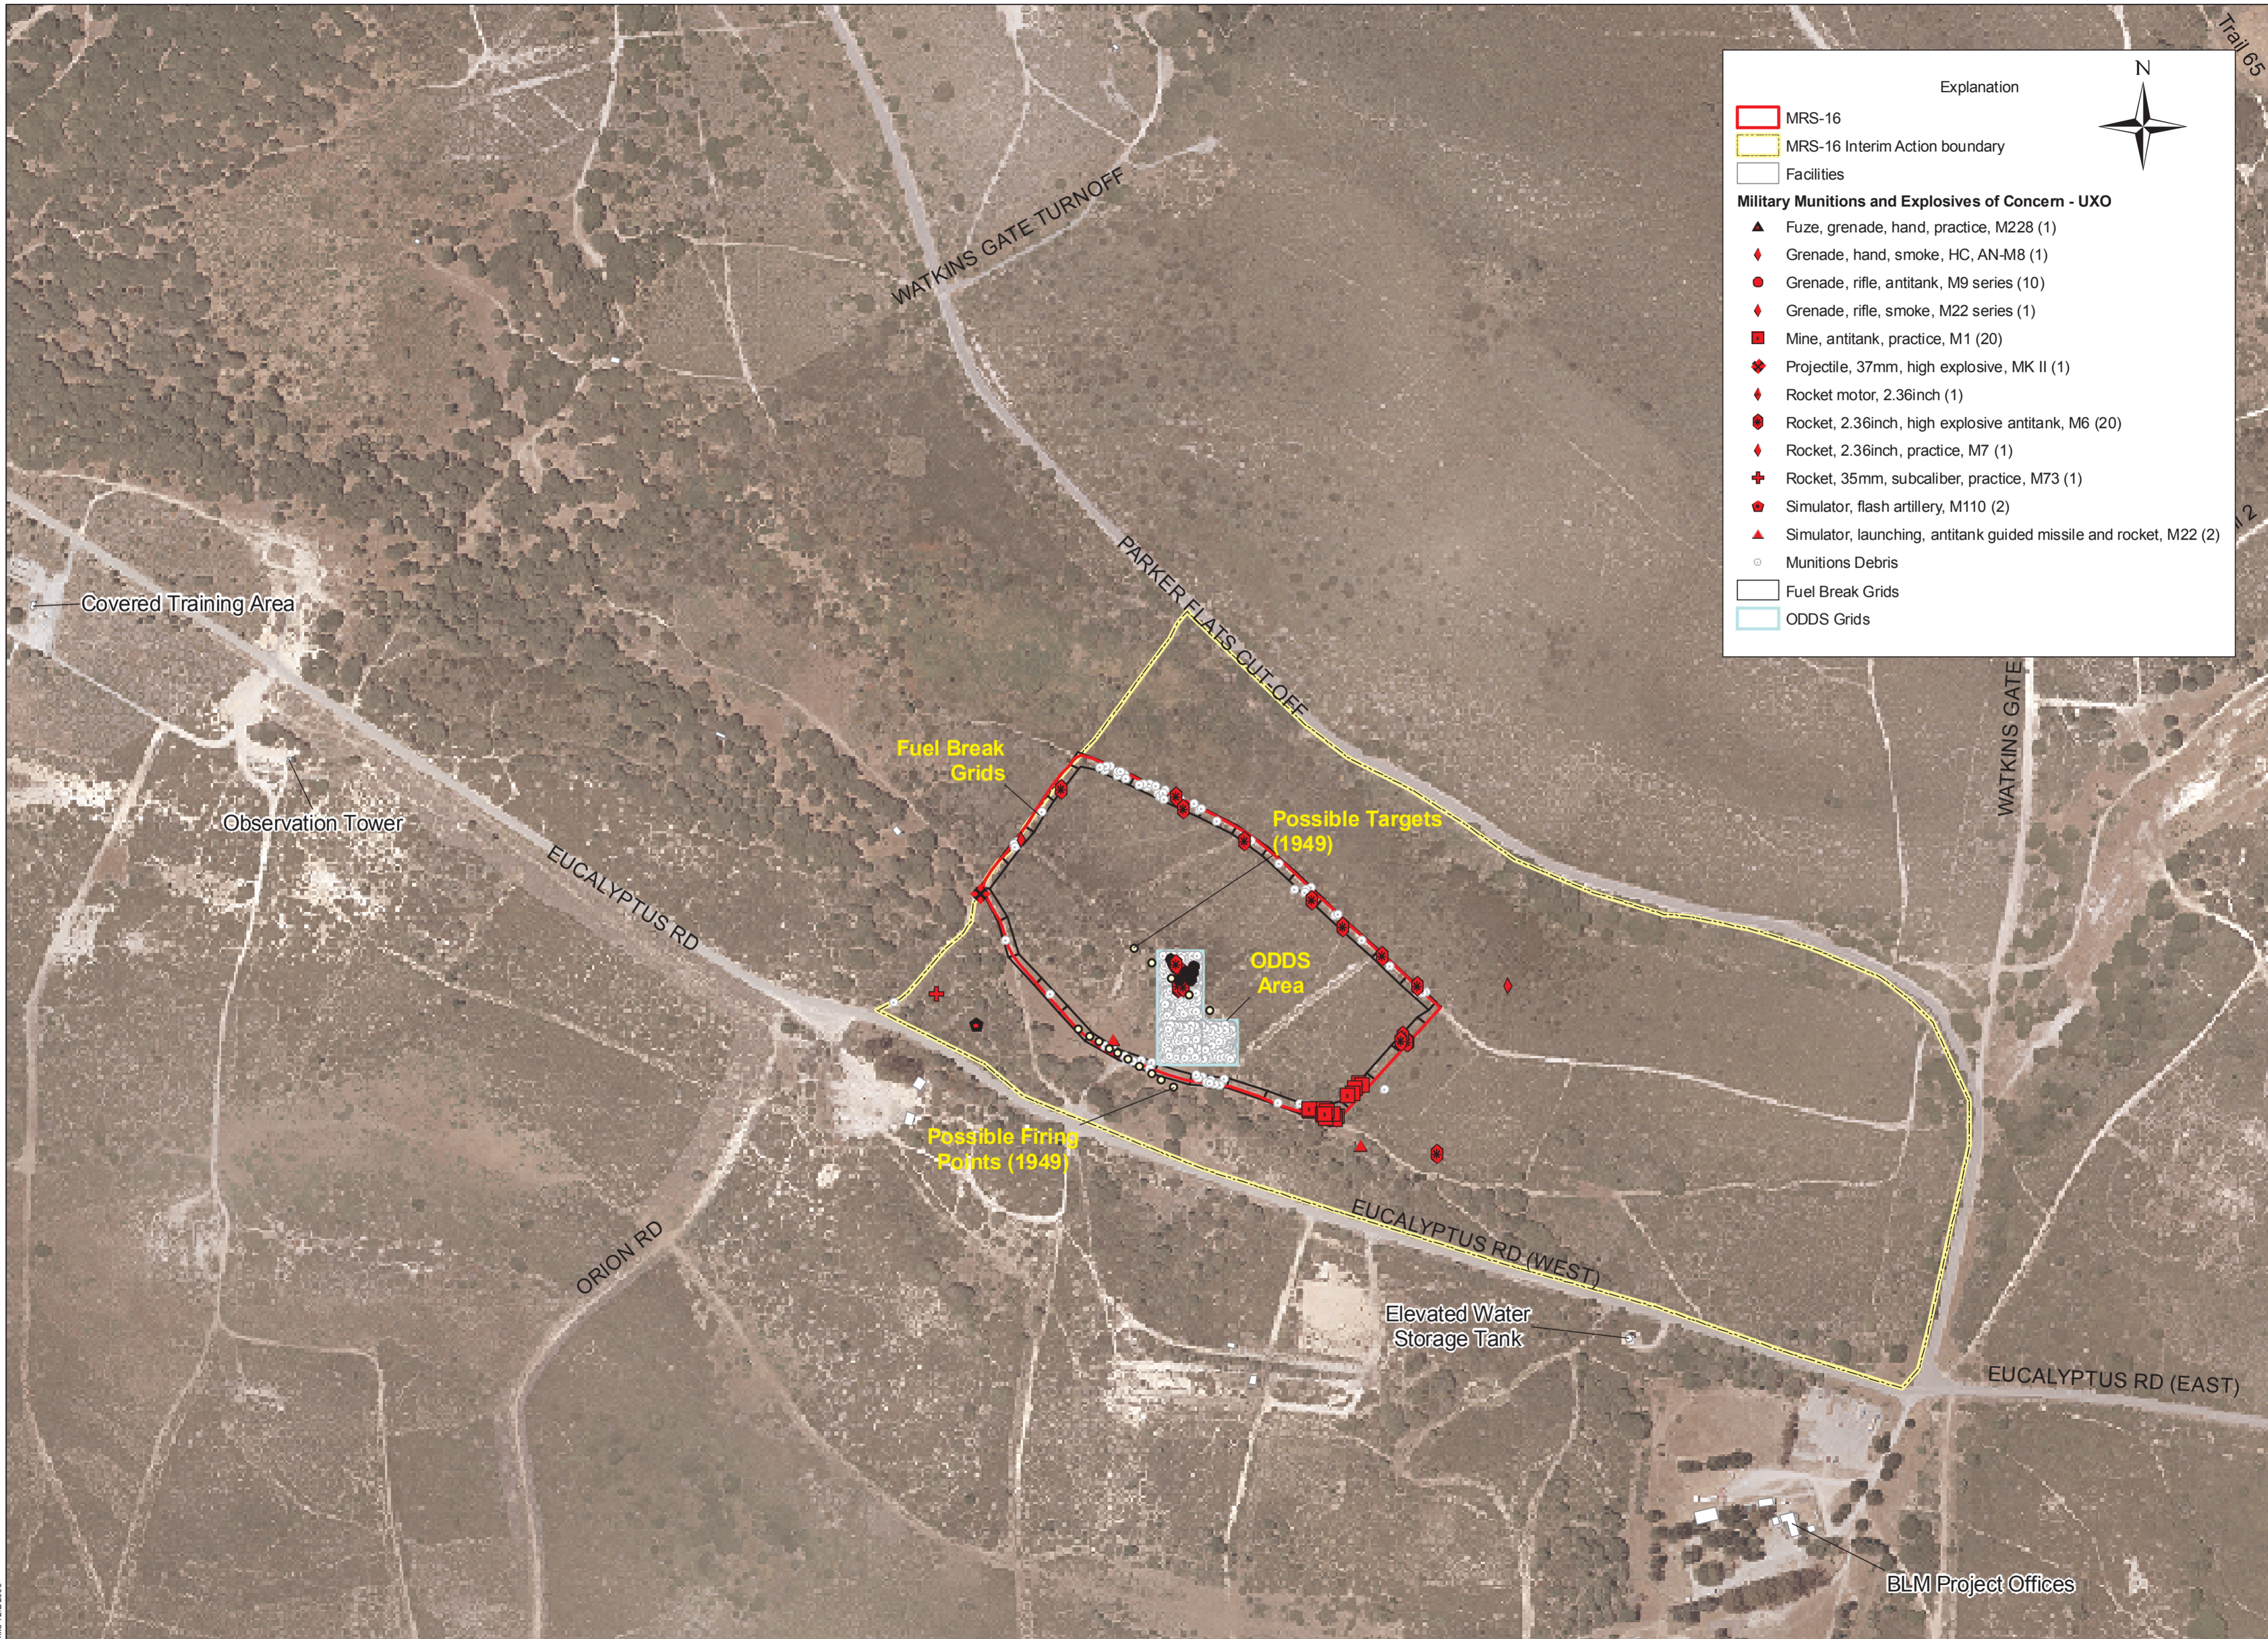

Appendix B
Site Maps and MRS-16 MMRP Database

Appendix B

The following plate and table present information generated during various investigations and removal activities performed at munitions response site (MRS-16). The investigations included:

1998 - removal to a depth of four feet within contiguous 30- by 110-foot grids comprising the footprint of a fuel break along the perimeter of MRS-16

2001 - investigation of four 100- by 100-foot grids as part of the Field Trial Sites phase of the Ordnance Detection and Discrimination Study (ODDS) and

2002 - Time Critical Removal Action (TCRA) of surface MEC in accessible areas as the first phase of implementing the interim action (IA) at the site.

In 1991, a clearance was performed by the Army resulting in the discovery of approximately 1,000 rockets. Details of the clearance were not available for incorporation into the information provided here.

Plate B1 is generated from the military munitions response programs (MMRP) database and shows the site boundary for MRS-16, as well as the boundary representing the extent of the area related to the prescribed burn operation, also referred to as the MRS-16 interim action boundary. Also included on this plate are pertinent features such as locations of potential former firing points and targets, investigation grids, munitions and explosives of concern (MEC) items, and munitions debris (MD) items. Appendix B, Table 1-1 summarizes the MEC and MD items discovered during the various investigation activities at the site.