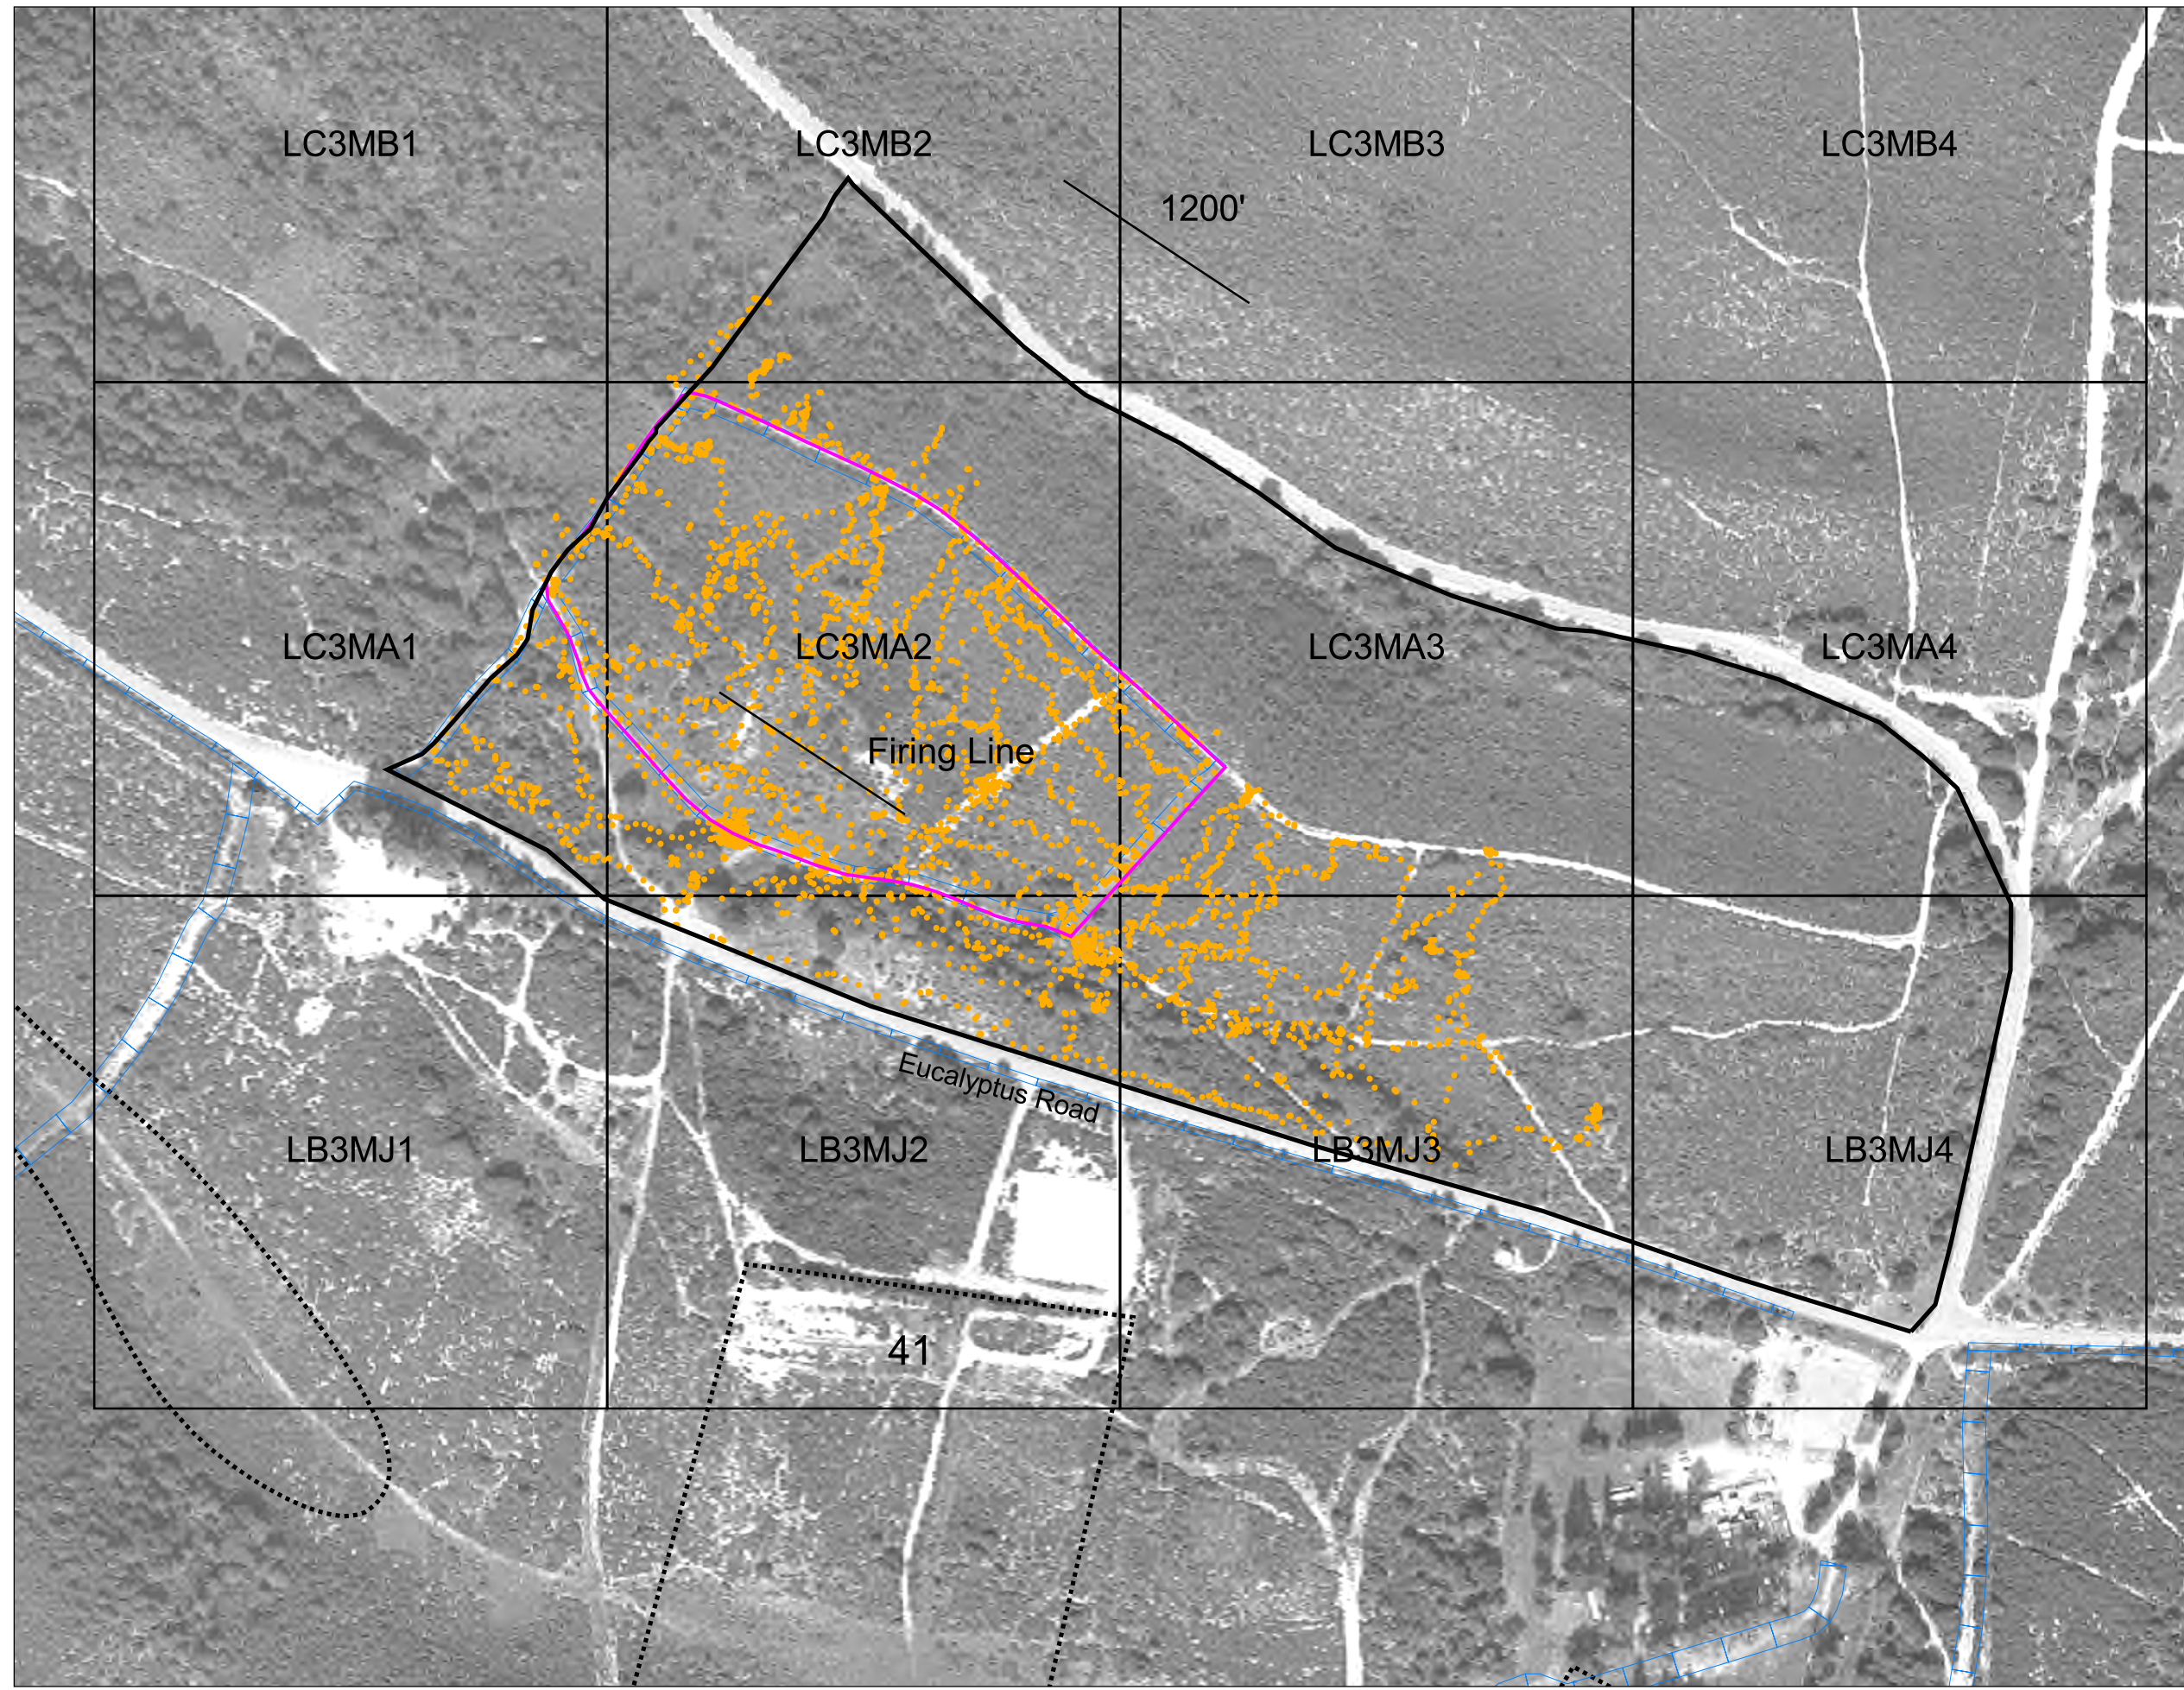

**Map 2
OE-16
Site Coverage**

- Track Points
- 1000-ft Grids
- OE-16
- Fenced Area
- Fuel Breaks
- Ranges

OE-16 Site Acreage = 18.0
Acreage of Expansion into Fenced Area = 17.9

US ARMY CORPS OF ENGINEERS

Parsons Infrastructure and Technology