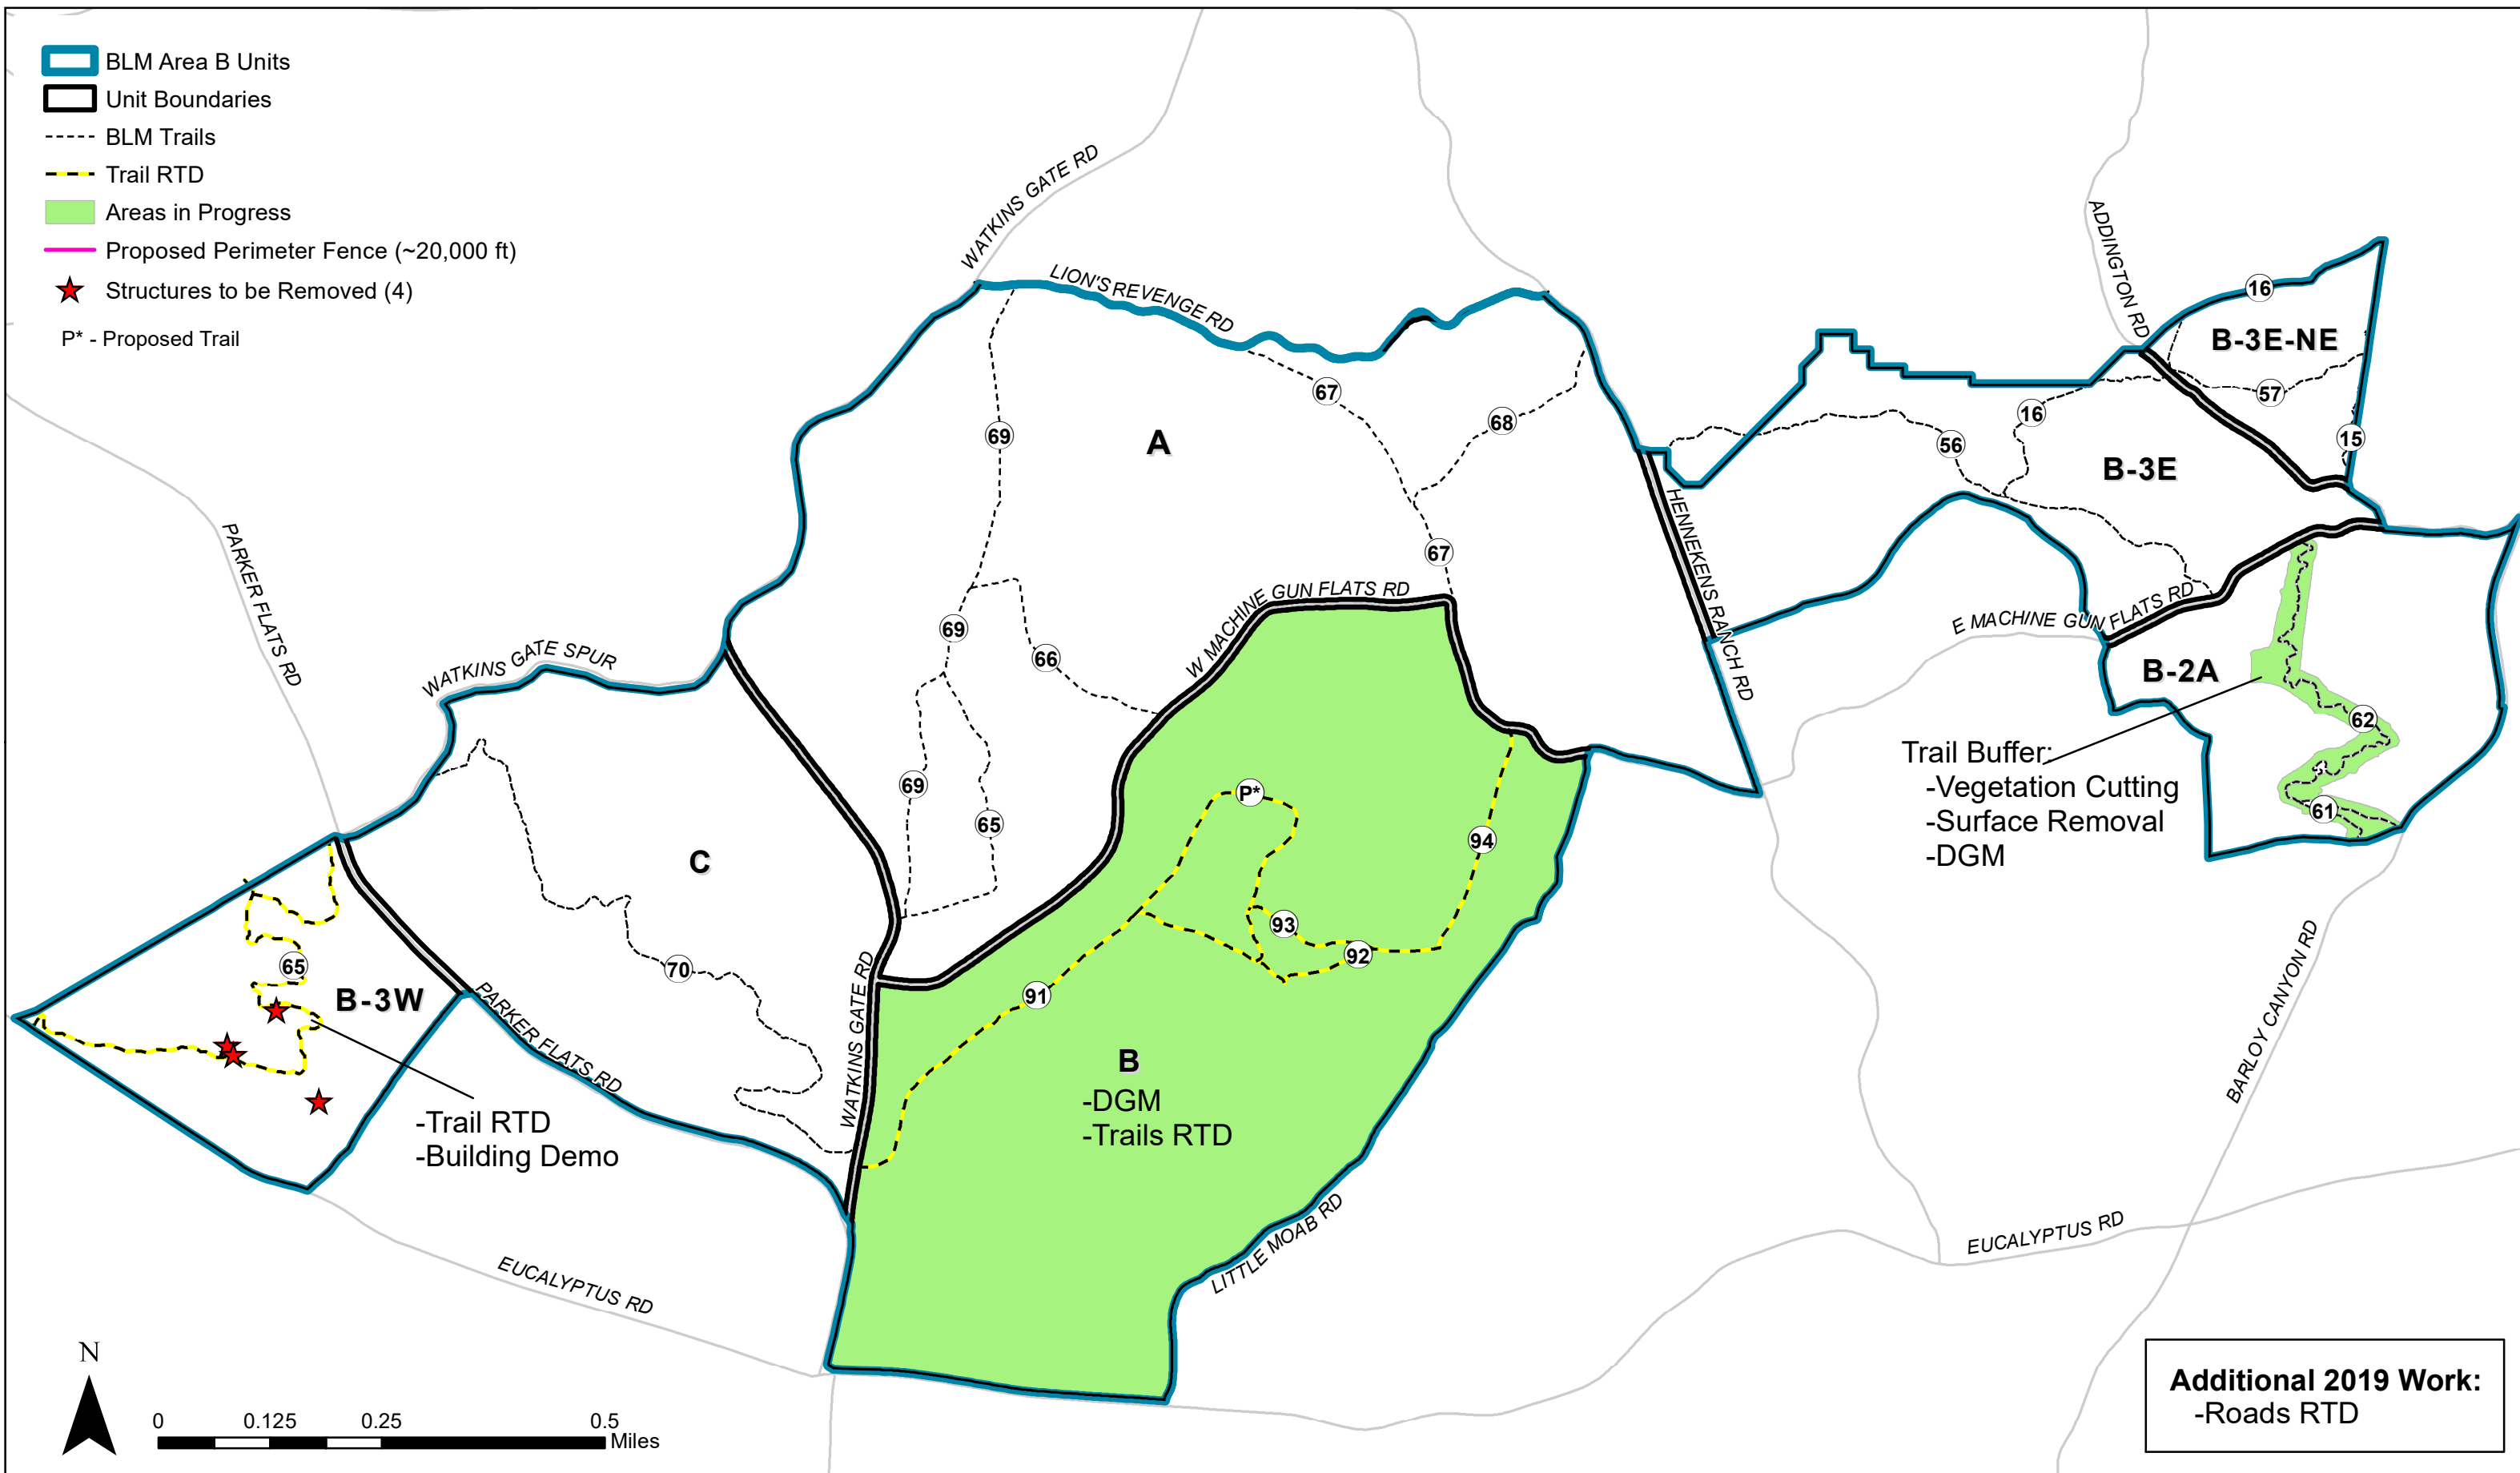

-  BLM Area B Units
-  Unit Boundaries
-  BLM Trails
-  Trail RTD
-  Areas in Progress
-  Proposed Perimeter Fence (~20,000 ft)
-  Structures to be Removed (4)
-  P\* - Proposed Trail

Trail Buffer:  
 -Vegetation Cutting  
 -Surface Removal  
 -DGM

**Additional 2019 Work:**  
 -Roads RTD

**BLM Area B**  
 FORMER FORT ORD  
 MONTEREY COUNTY, CALIFORNIA

**Figure 2**  
 Overview of  
 2019 Field Activities